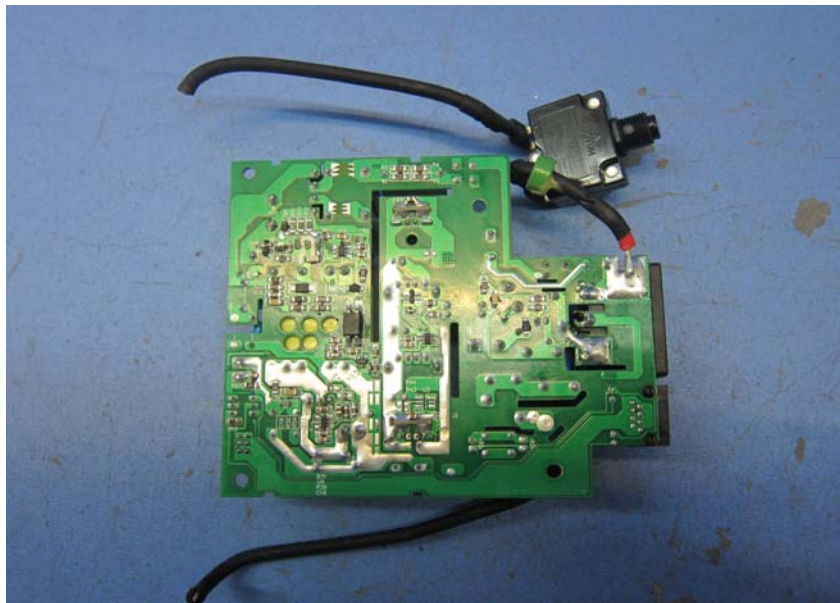

INTERTEK TESTING SERVICE

Equipment Photographs

(Internal)