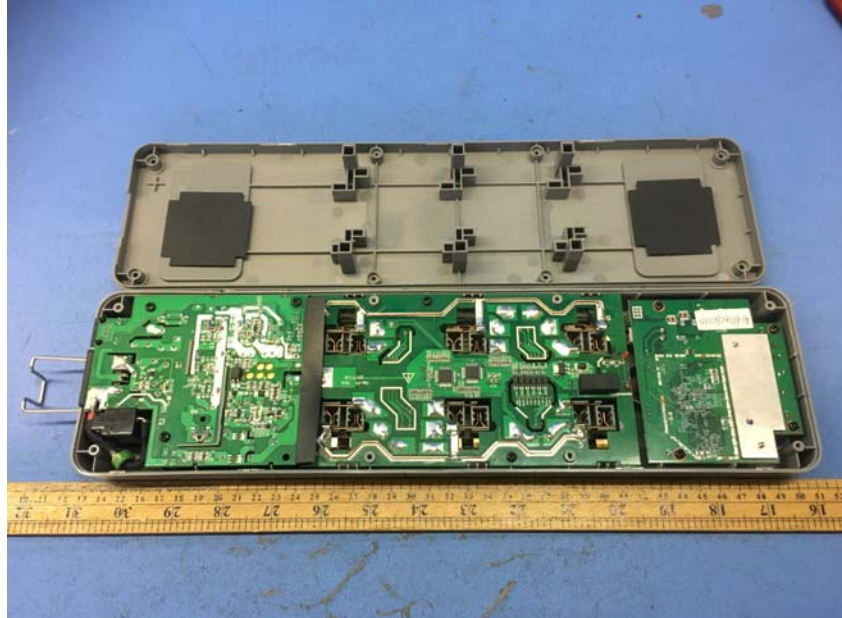

INTERTEK TESTING SERVICE

Equipment Photographs

(Internal)

FCC ID: 2A00H-MP60
IC: 23259-MP60

INTERTEK TESTING SERVICE

Equipment Photographs

(Internal)

INTERTEK TESTING SERVICE

Equipment Photographs

(Internal)

INTERTEK TESTING SERVICE

Equipment Photographs

(Internal)

INTERTEK TESTING SERVICE

Equipment Photographs

(Internal)

FCC ID: 2A00H-MP60
IC: 23259-MP60

INTERTEK TESTING SERVICE
Equipment Photographs

(Internal)

INTERTEK TESTING SERVICE Equipment Photographs

(Internal)