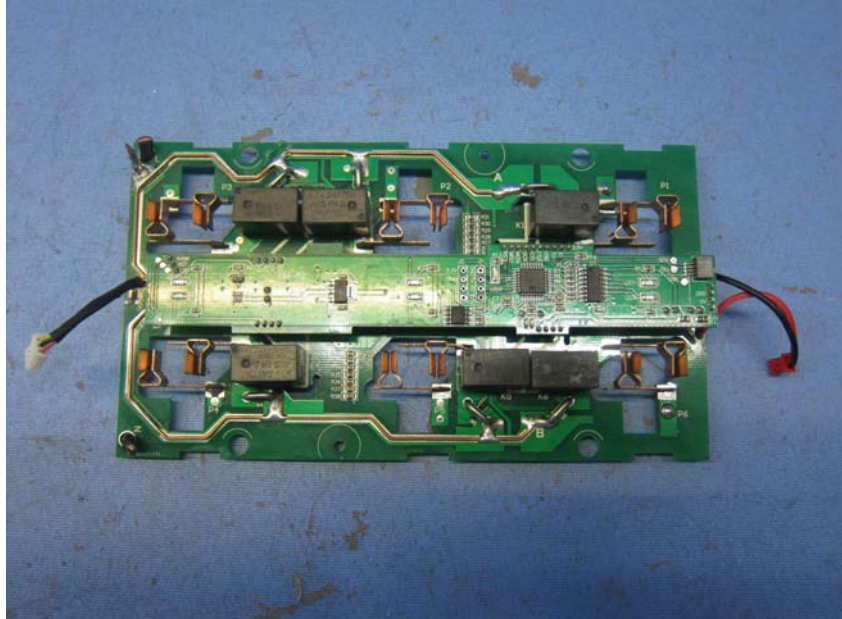

INTERTEK TESTING SERVICE

Equipment Photographs

(Internal)

FCC ID: 2A00H-MP60
IC: 23259-MP60

INTERTEK TESTING SERVICE

Equipment Photographs

(Internal)

INTERTEK TESTING SERVICE

Equipment Photographs

(Internal)

INTERTEK TESTING SERVICE

Equipment Photographs

(Internal)

INTERTEK TESTING SERVICE

Equipment Photographs

(Internal)

FCC ID: 2A00H-MP60
IC: 23259-MP60

INTERTEK TESTING SERVICE
Equipment Photographs

(Internal)

INTERTEK TESTING SERVICE Equipment Photographs

(Internal)