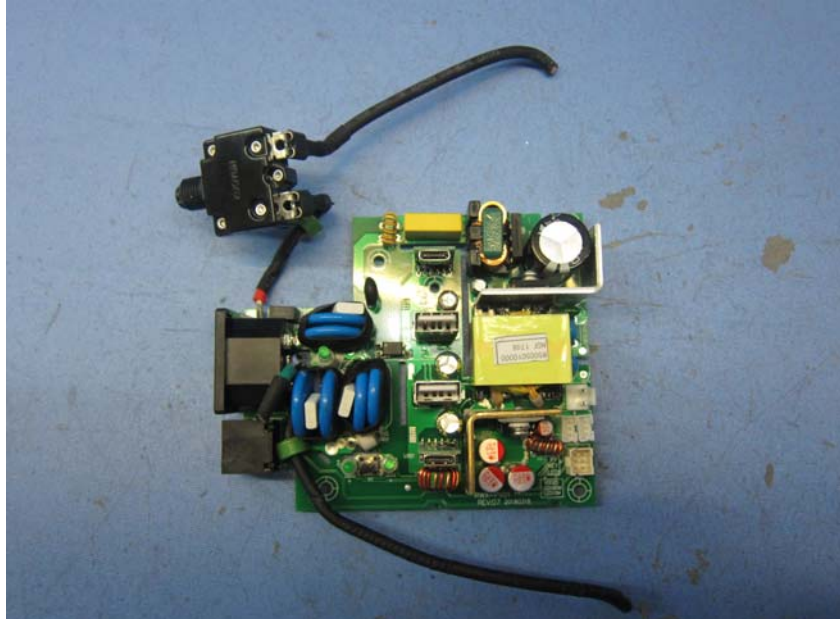

INTERTEK TESTING SERVICE

Equipment Photographs

(Internal)