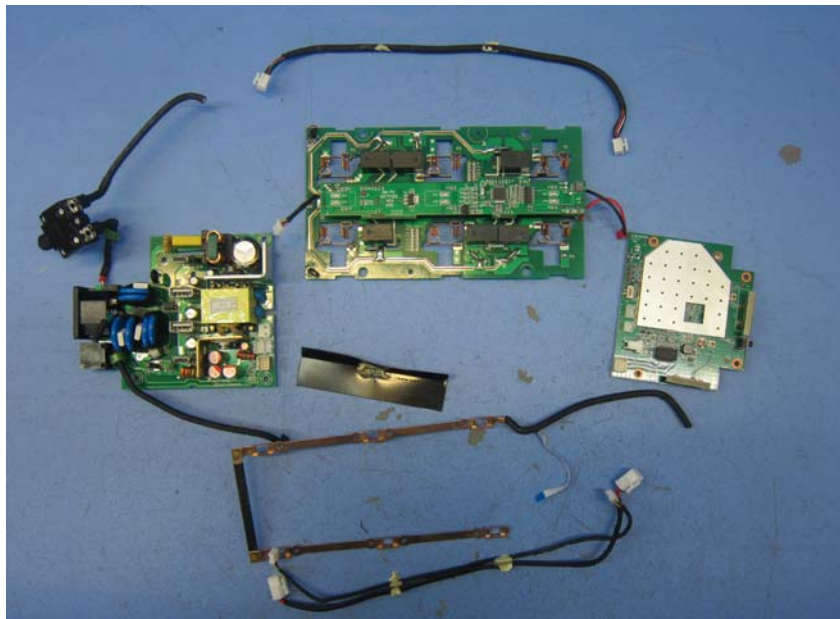

INTERTEK TESTING SERVICE

Equipment Photographs

(Internal)

FCC ID: 2A00H-MP60
IC: 23259-MP60

INTERTEK TESTING SERVICE

Equipment Photographs

(Internal)

INTERTEK TESTING SERVICE

Equipment Photographs

(Internal)

INTERTEK TESTING SERVICE

Equipment Photographs

(Internal)

INTERTEK TESTING SERVICE

Equipment Photographs

(Internal)

FCC ID: 2A00H-MP60
IC: 23259-MP60

INTERTEK TESTING SERVICE
Equipment Photographs

(Internal)

INTERTEK TESTING SERVICE Equipment Photographs

(Internal)