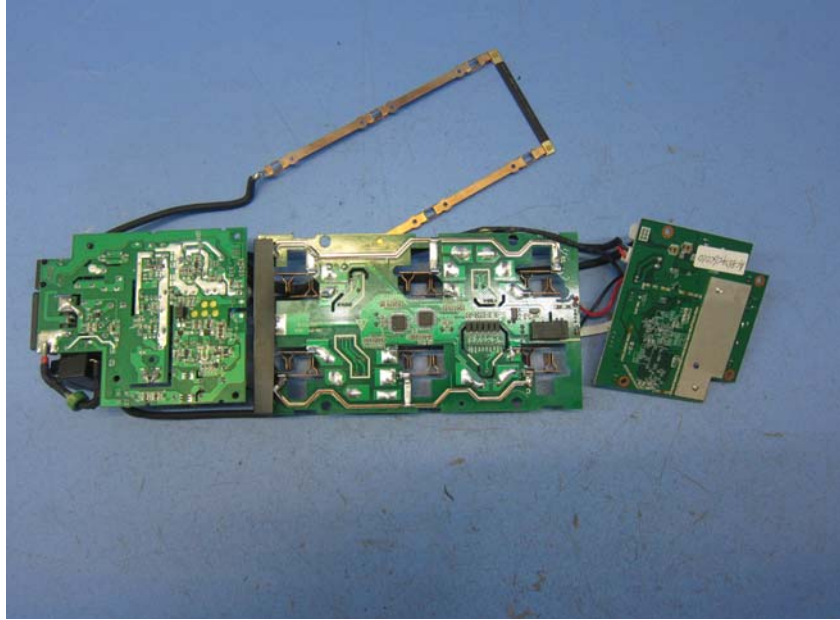

INTERTEK TESTING SERVICE

Equipment Photographs

(Internal)

FCC ID: 2A00H-MP60
IC: 23259-MP60

INTERTEK TESTING SERVICE

Equipment Photographs

(Internal)

INTERTEK TESTING SERVICE

Equipment Photographs

(Internal)

INTERTEK TESTING SERVICE

Equipment Photographs

(Internal)

INTERTEK TESTING SERVICE

Equipment Photographs

(Internal)

FCC ID: 2A00H-MP60
IC: 23259-MP60

INTERTEK TESTING SERVICE
Equipment Photographs

(Internal)

INTERTEK TESTING SERVICE Equipment Photographs

(Internal)