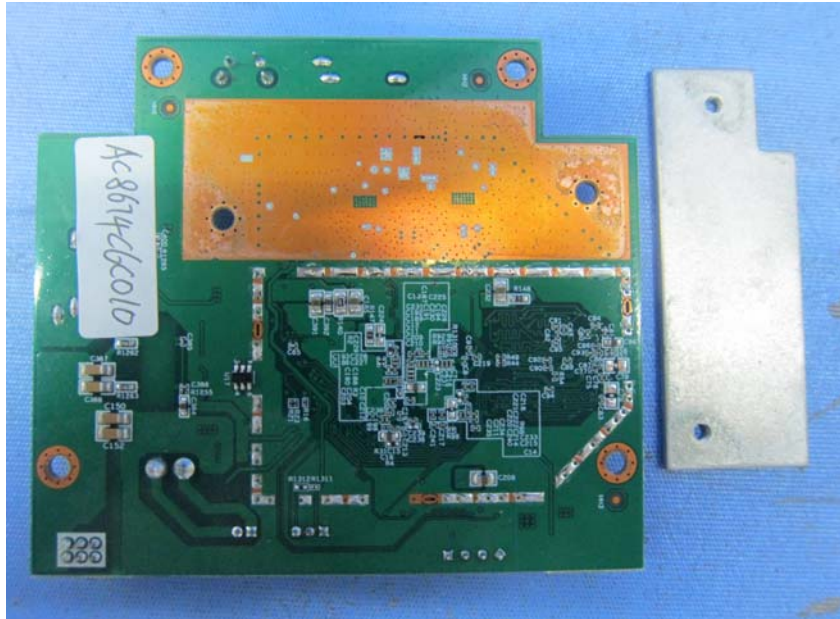

INTERTEK TESTING SERVICE

Equipment Photographs

(Internal)

FCC ID: 2A00H-MP60
IC: 23259-MP60

INTERTEK TESTING SERVICE

Equipment Photographs

(Internal)

INTERTEK TESTING SERVICE

Equipment Photographs

(Internal)

INTERTEK TESTING SERVICE

Equipment Photographs

(Internal)

INTERTEK TESTING SERVICE

Equipment Photographs

(Internal)

FCC ID: 2A00H-MP60
IC: 23259-MP60

INTERTEK TESTING SERVICE
Equipment Photographs

(Internal)

INTERTEK TESTING SERVICE Equipment Photographs

(Internal)