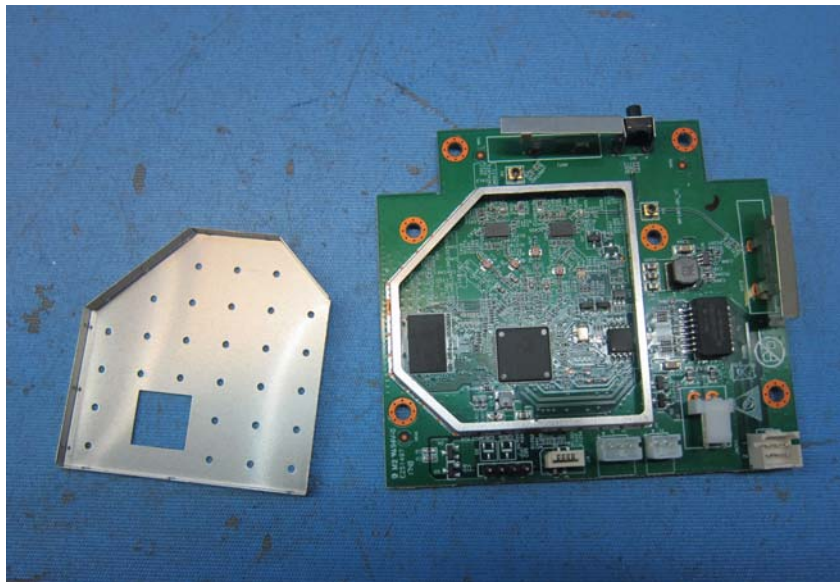

INTERTEK TESTING SERVICE

Equipment Photographs

(Internal)

FCC ID: 2A00H-MP60
IC: 23259-MP60

INTERTEK TESTING SERVICE

Equipment Photographs

(Internal)

INTERTEK TESTING SERVICE

Equipment Photographs

(Internal)

INTERTEK TESTING SERVICE

Equipment Photographs

(Internal)

INTERTEK TESTING SERVICE

Equipment Photographs

(Internal)

FCC ID: 2A00H-MP60
IC: 23259-MP60

INTERTEK TESTING SERVICE
Equipment Photographs

(Internal)

INTERTEK TESTING SERVICE Equipment Photographs

(Internal)