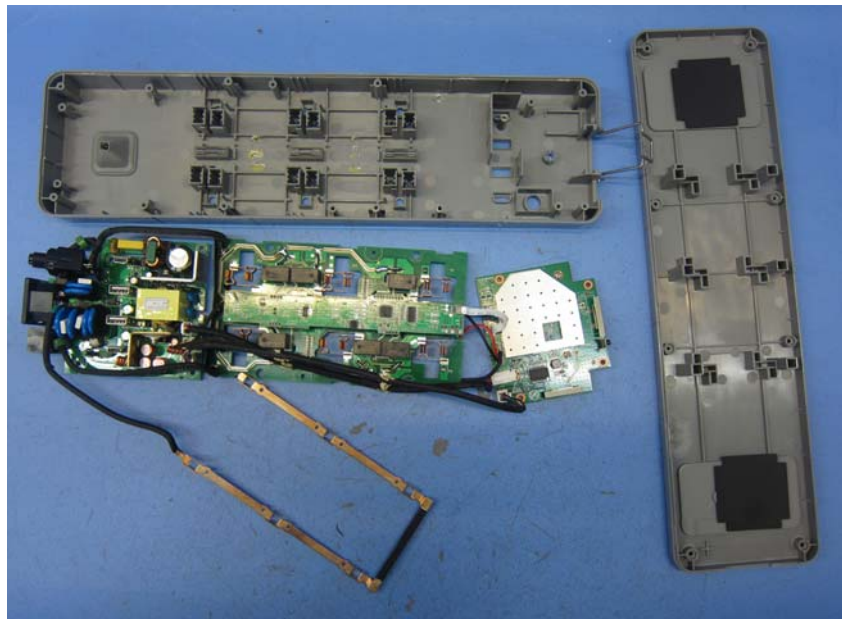

INTERTEK TESTING SERVICE

Equipment Photographs

(Internal)

FCC ID: 2A00H-MP60
IC: 23259-MP60

INTERTEK TESTING SERVICE

Equipment Photographs

(Internal)

INTERTEK TESTING SERVICE

Equipment Photographs

(Internal)

INTERTEK TESTING SERVICE

Equipment Photographs

(Internal)

INTERTEK TESTING SERVICE

Equipment Photographs

(Internal)

FCC ID: 2A00H-MP60
IC: 23259-MP60

INTERTEK TESTING SERVICE
Equipment Photographs

(Internal)

INTERTEK TESTING SERVICE Equipment Photographs

(Internal)