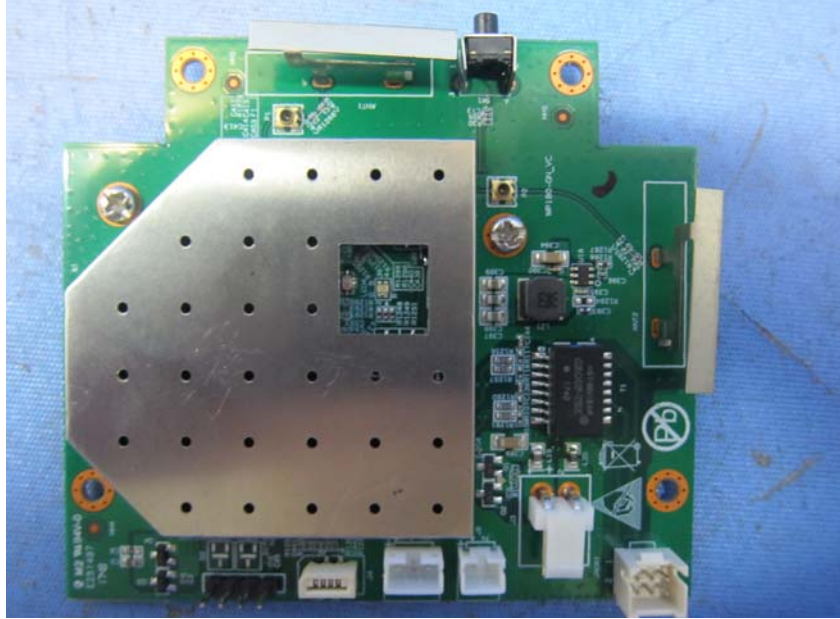

INTERTEK TESTING SERVICE

Equipment Photographs

(Internal)

FCC ID: 2A00H-MP60
IC: 23259-MP60

INTERTEK TESTING SERVICE

Equipment Photographs

(Internal)

INTERTEK TESTING SERVICE

Equipment Photographs

(Internal)

INTERTEK TESTING SERVICE

Equipment Photographs

(Internal)

INTERTEK TESTING SERVICE

Equipment Photographs

(Internal)

FCC ID: 2A00H-MP60
IC: 23259-MP60

INTERTEK TESTING SERVICE
Equipment Photographs

(Internal)

INTERTEK TESTING SERVICE Equipment Photographs

(Internal)