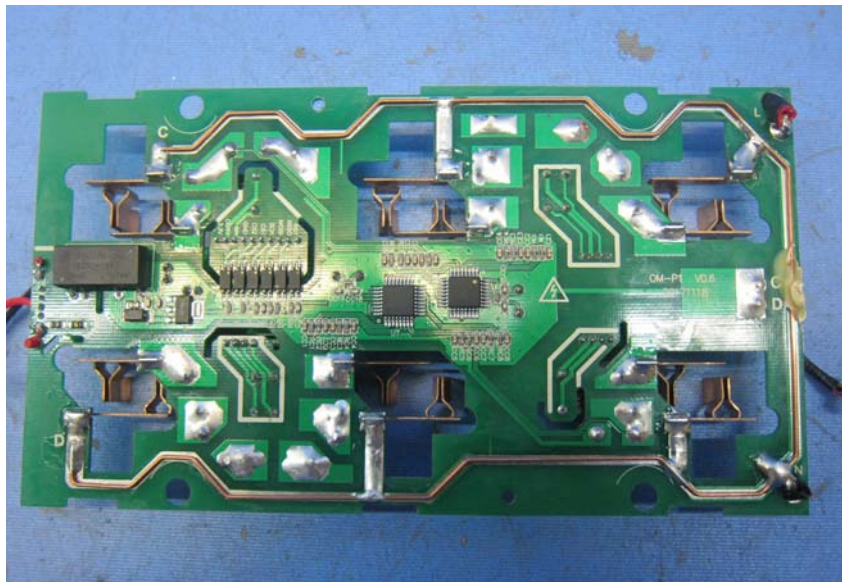

INTERTEK TESTING SERVICE

Equipment Photographs

(Internal)

FCC ID: 2A00H-MP60
IC: 23259-MP60

INTERTEK TESTING SERVICE

Equipment Photographs

(Internal)

INTERTEK TESTING SERVICE

Equipment Photographs

(Internal)

INTERTEK TESTING SERVICE

Equipment Photographs

(Internal)

INTERTEK TESTING SERVICE

Equipment Photographs

(Internal)

FCC ID: 2A00H-MP60
IC: 23259-MP60

INTERTEK TESTING SERVICE
Equipment Photographs

(Internal)

INTERTEK TESTING SERVICE Equipment Photographs

(Internal)