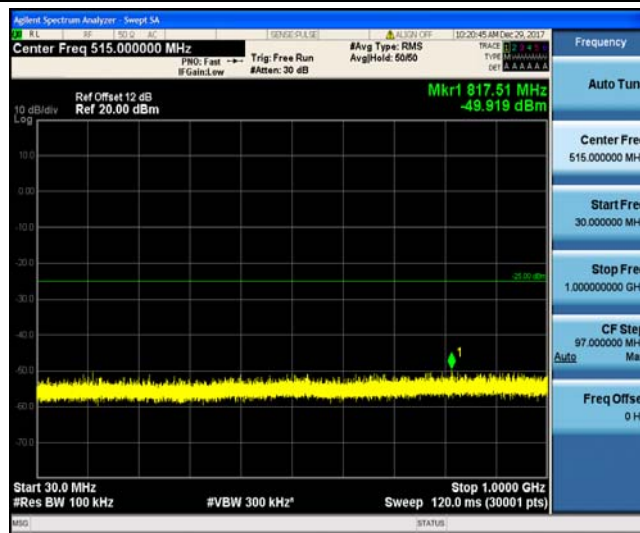

Band41_5MHz_16QAM_41215_1RB#0