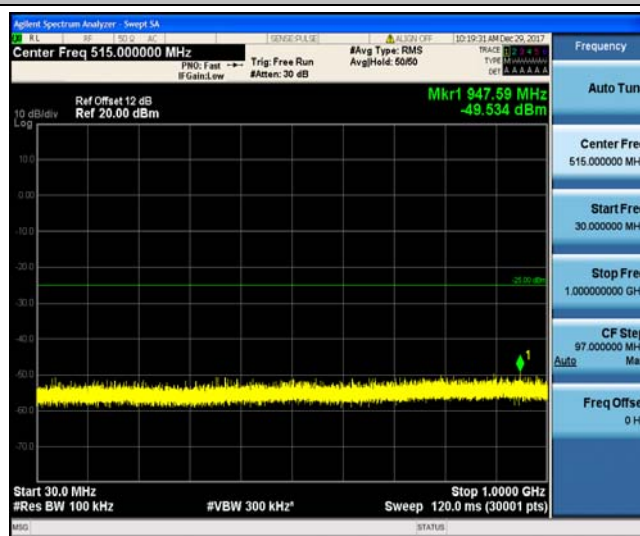

Band41\_5MHz\_QPSK\_40265\_1RB#0

Band41\_5MHz\_QPSK\_41215\_1RB#0

Band41\_5MHz\_QPSK\_41215\_1RB#0

Band41\_5MHz\_16QAM\_40265\_1RB#0

Band41\_5MHz\_16QAM\_40265\_1RB#0

Band41\_5MHz\_16QAM\_40740\_1RB#0

Band41\_5MHz\_16QAM\_40740\_1RB#0