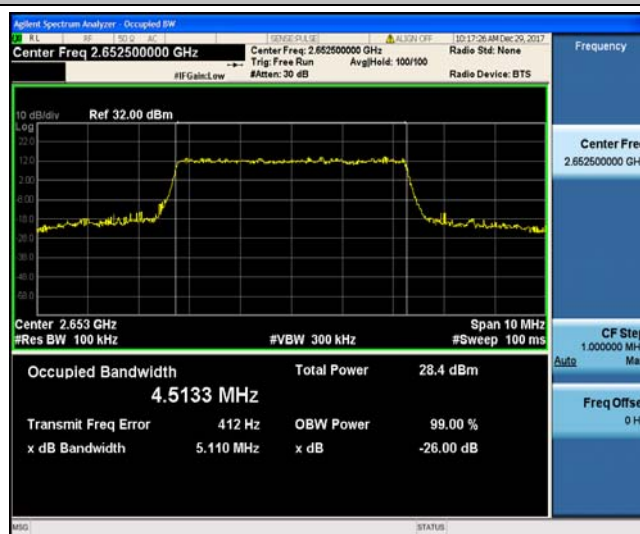

Band41_5MHz_16QAM_41215_25RB#0