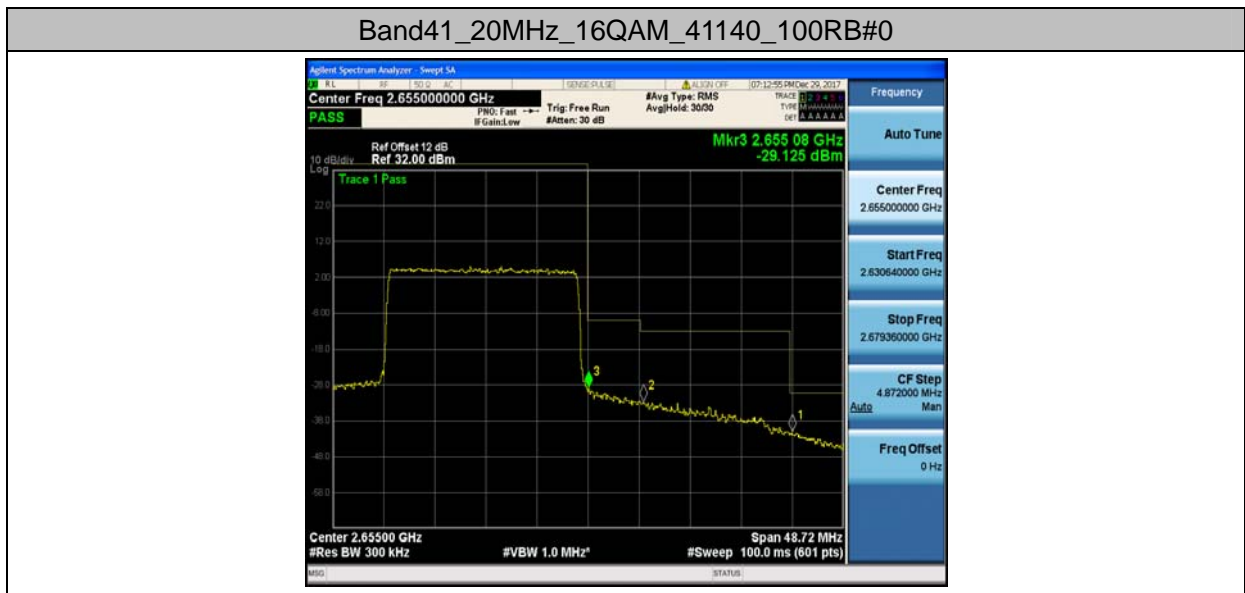

Band41\_20MHz\_16QAM\_41140\_1RB#99

**Appendix E: Conducted Spurious Emission**