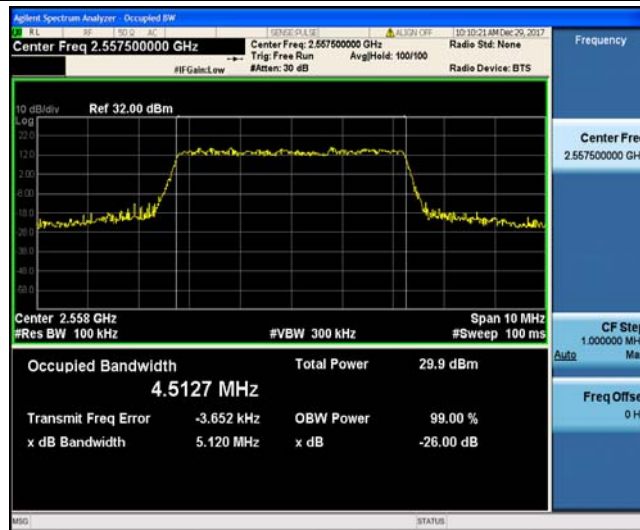

Band7\_20MHz\_16QAM\_21100\_100RB#0

Band7\_20MHz\_16QAM\_21350\_100RB#0

Band41\_5MHz\_QPSK\_40265\_25RB#0

Band41\_5MHz\_QPSK\_40740\_25RB#0

Band41\_5MHz\_QPSK\_41215\_25RB#0

Band41\_5MHz\_16QAM\_40265\_25RB#0