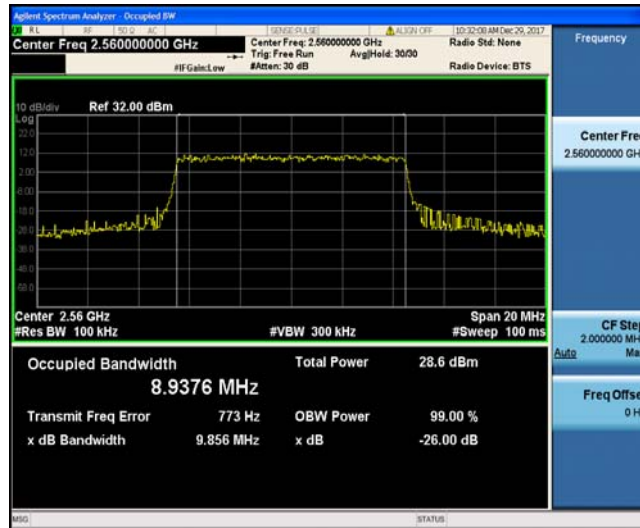

Band41\_5MHz\_16QAM\_40740\_25RB#0

Band41\_5MHz\_16QAM\_41215\_25RB#0

Band41\_10MHz\_QPSK\_40290\_50RB#0

Band41\_10MHz\_QPSK\_40740\_50RB#0

Band41\_10MHz\_QPSK\_41190\_50RB#0

Band41\_10MHz\_16QAM\_40290\_50RB#0