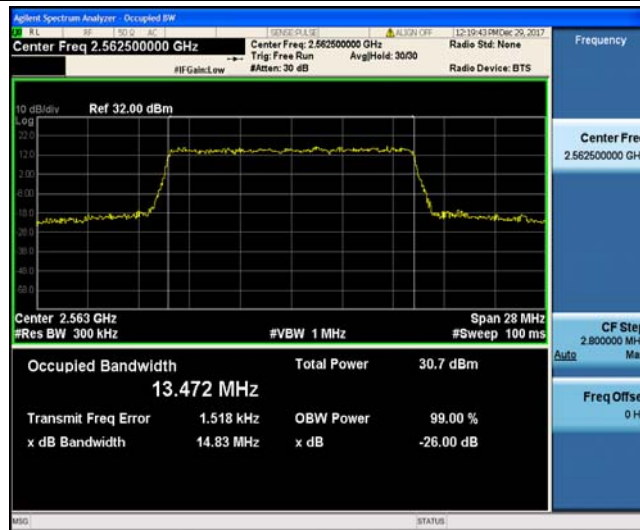

Band41_15MHz_QPSK_40315_75RB#0