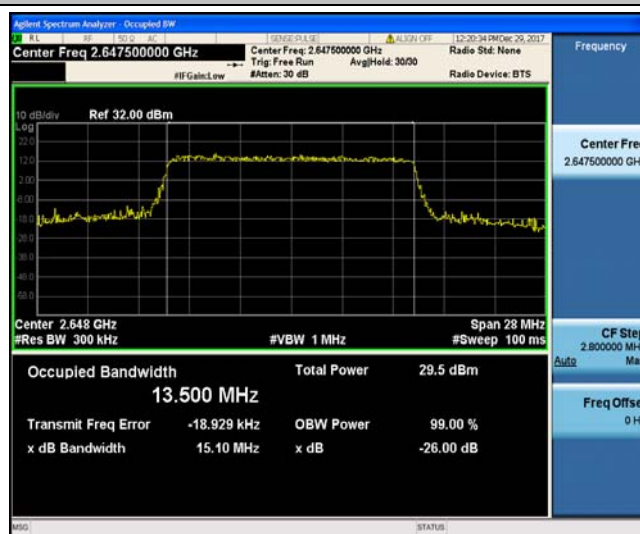

Band41_15MHz_16QAM_41165_75RB#0