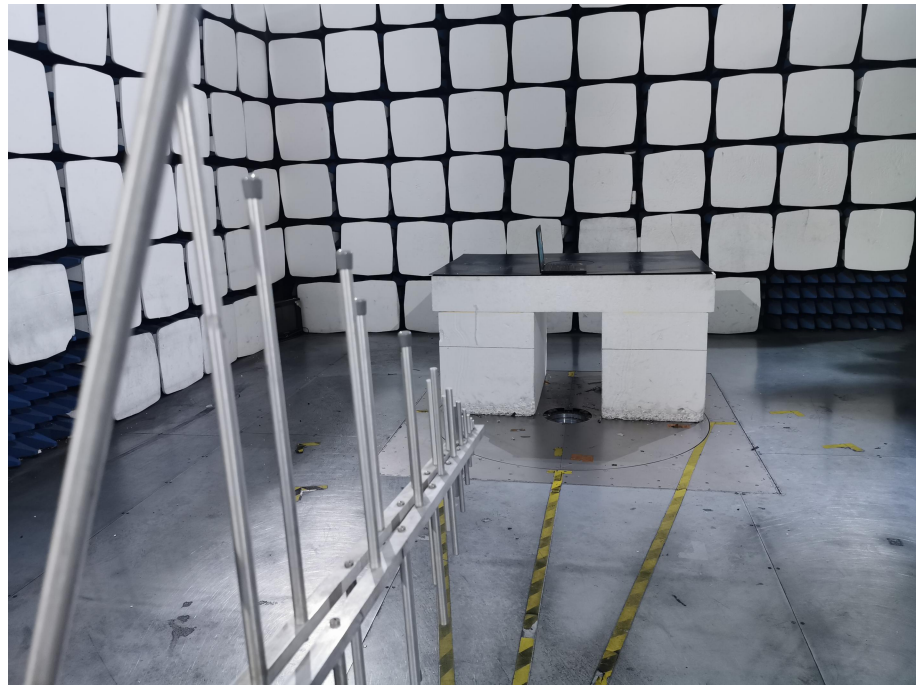

EXHIBIT 4 - TEST SETUP PHOTOGRAPHS

**Conducted Emission
Test Setup**

**Radiation Emission Test
Setup (Below 30MHz)**

Radiation Emission Test Setup (30MHz to 1GHz)

Radiation Emission Test Setup (1GHz to 18GHz)

Radiation Emission Test Setup (Above 18GHz)

Radio Test Setup View

***** END OF REPORT *****