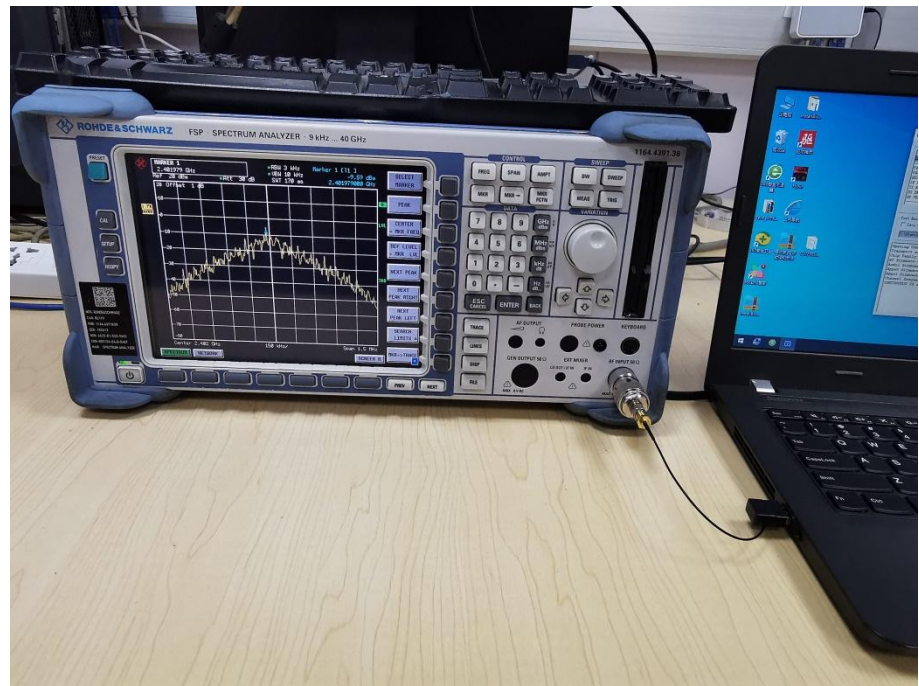

EXHIBIT 4 - TEST SETUP PHOTOGRAPHS

**Conducted Emission
Test Setup**

**Radiation Emission Test
Setup (Below 30MHz)**

Radiation Emission Test Setup (30MHz to 1GHz)

Radiation Emission Test Setup (1GHz to 18GHz)

Radiation Emission Test Setup (Above 18GHz)

Radio Test Setup View

***** END OF REPORT *****