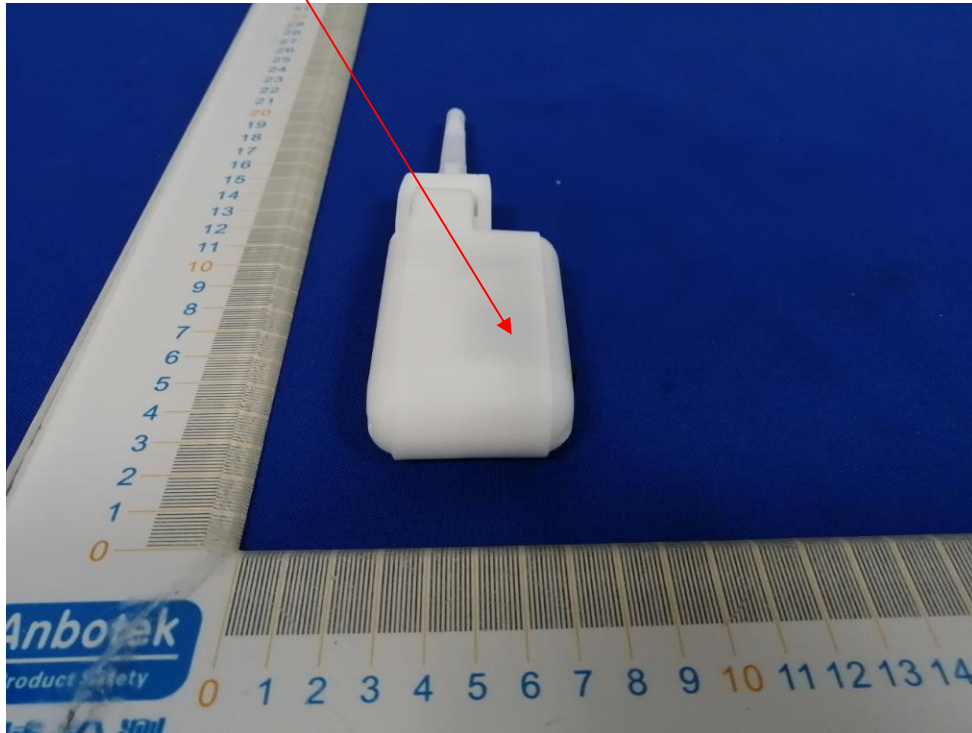

Label Location On EUT

**Product Name: PetTec Plush Pet Toy Trout**

**Model No.: 15966**

**FCC ID: 2AONQ-PPTDT15966**