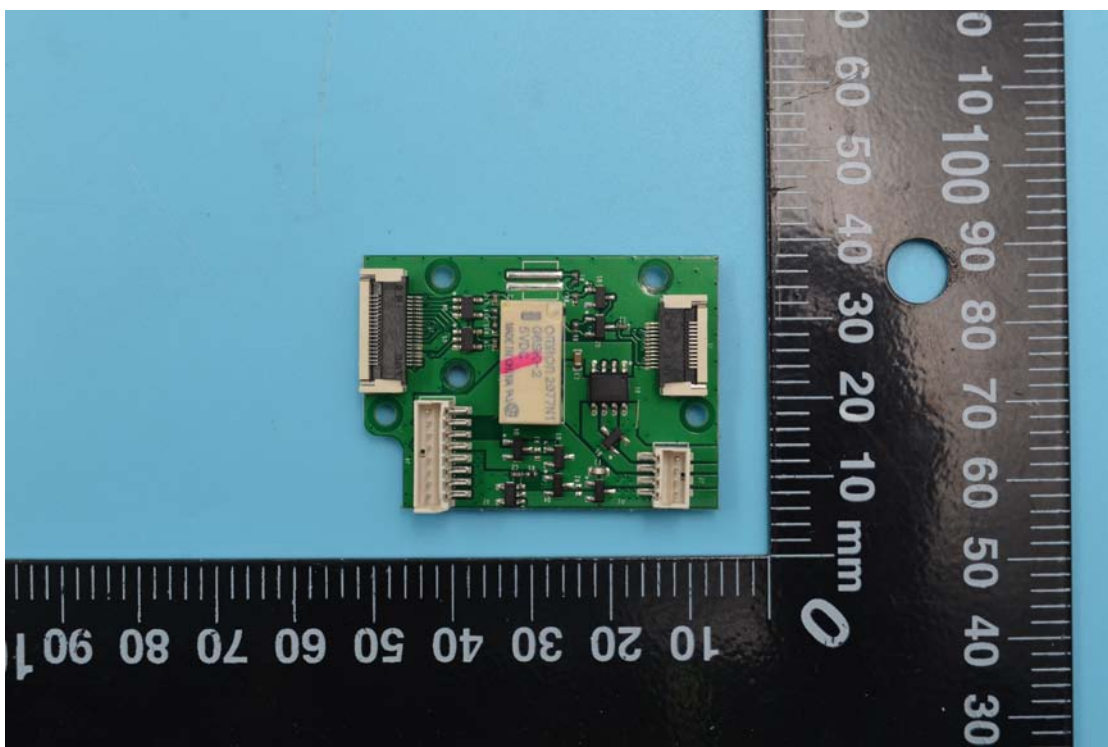

Model No.: VT20i-BK

Internal Photos

1. EUT uncover view

2. Mainboard front view

3. Mainboard rear view

4. BT antenna view