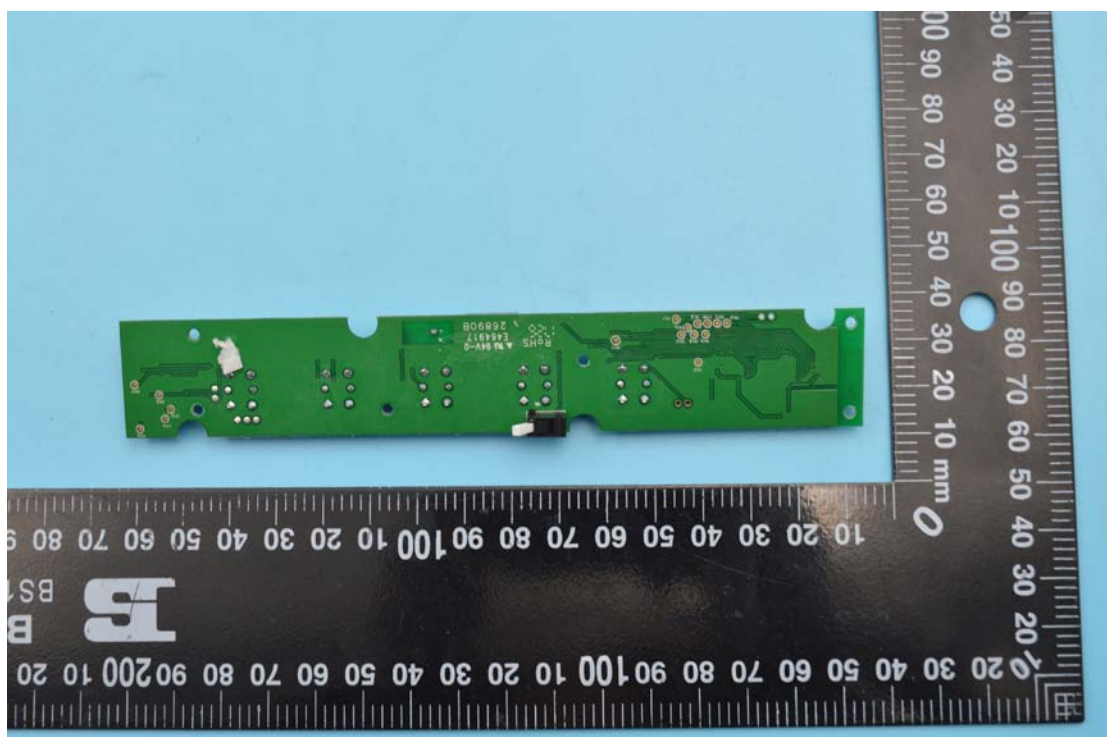

Model No.: VT20i-BK

Internal Photos

1. EUT uncover view

2. Mainboard front view

3. Mainboard rear view

4. BT antenna view