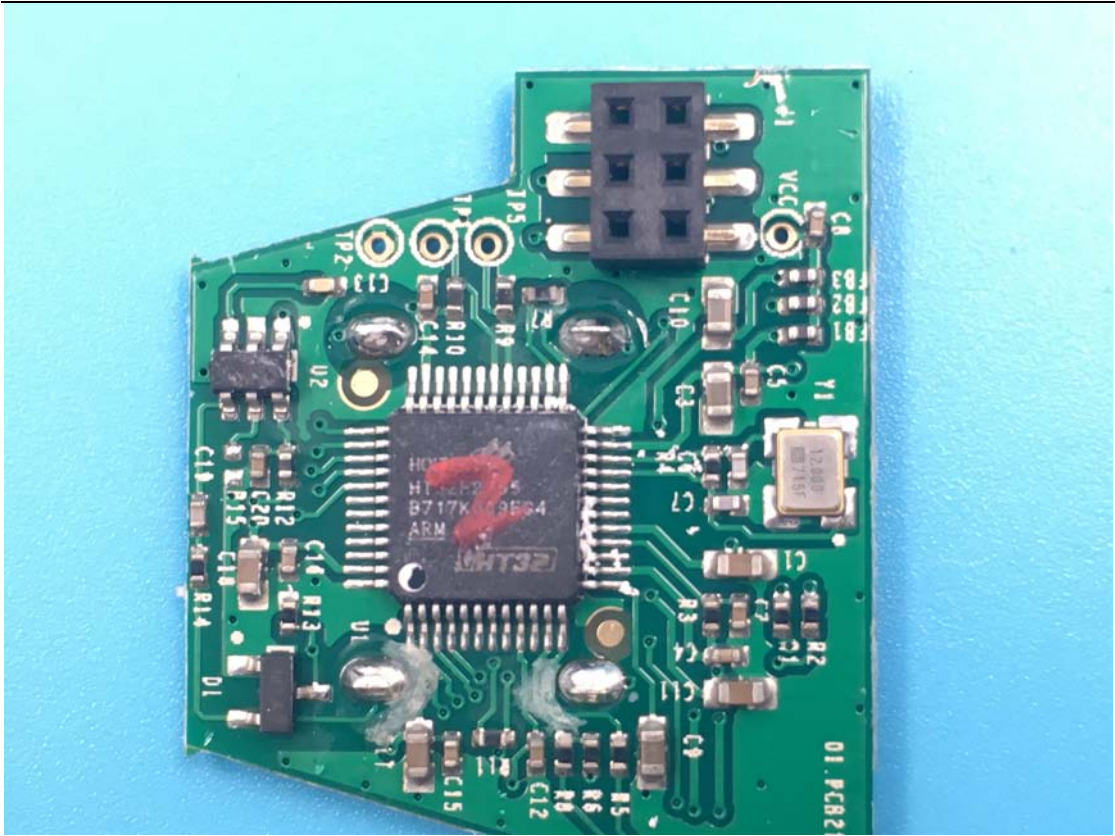

Model No.: VT20i-BK

Internal Photos

1. EUT uncover view

2. Mainboard front view

3. Mainboard rear view

4. BT antenna view