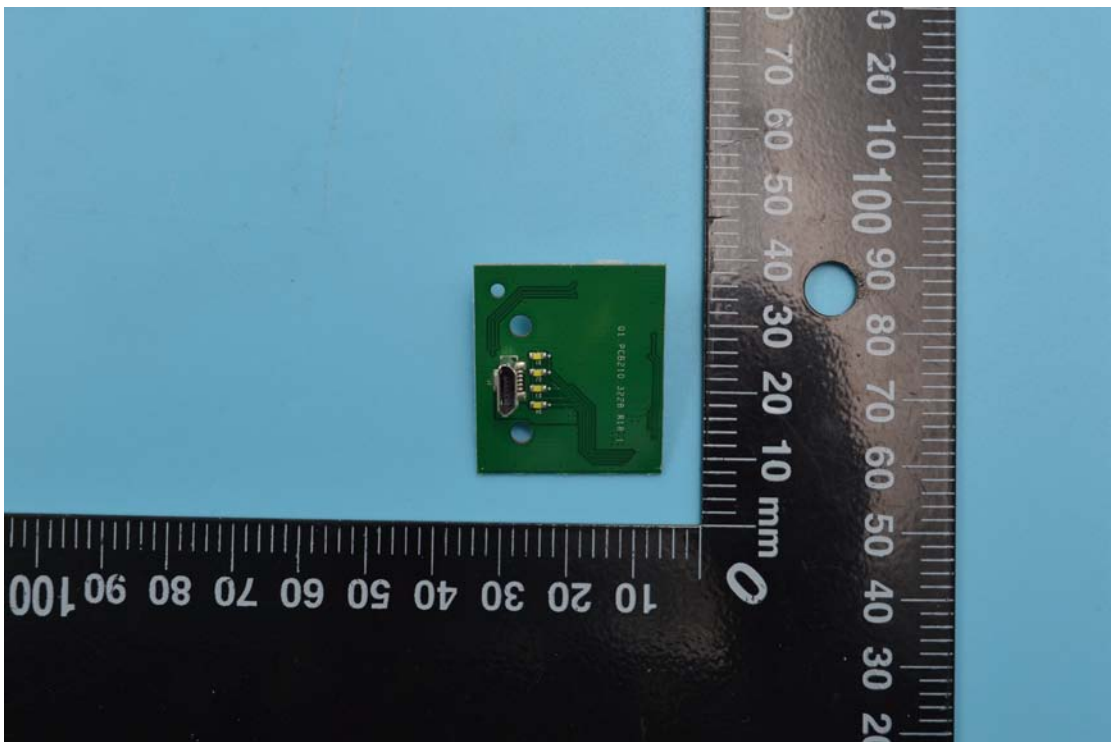

Model No.: VT20i-BK

Internal Photos

1. EUT uncover view

2. Mainboard front view

3. Mainboard rear view

4. BT antenna view