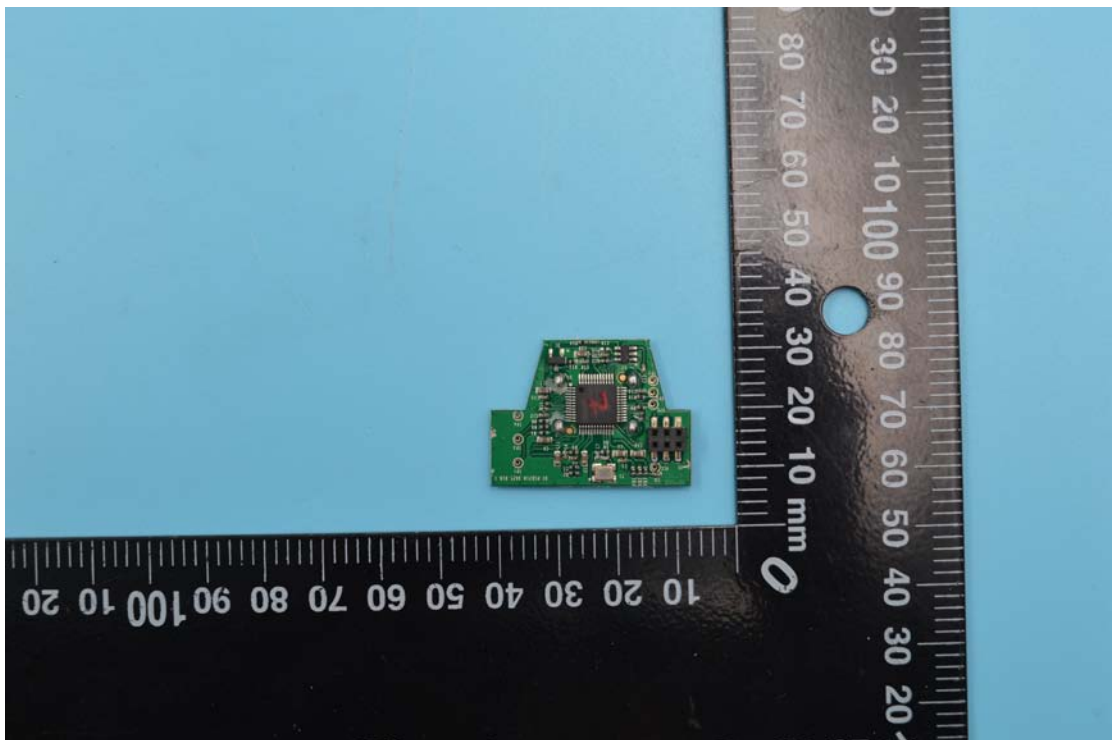

Model No.: VT20i-BK

Internal Photos

1. EUT uncover view

2. Mainboard front view

3. Mainboard rear view

4. BT antenna view