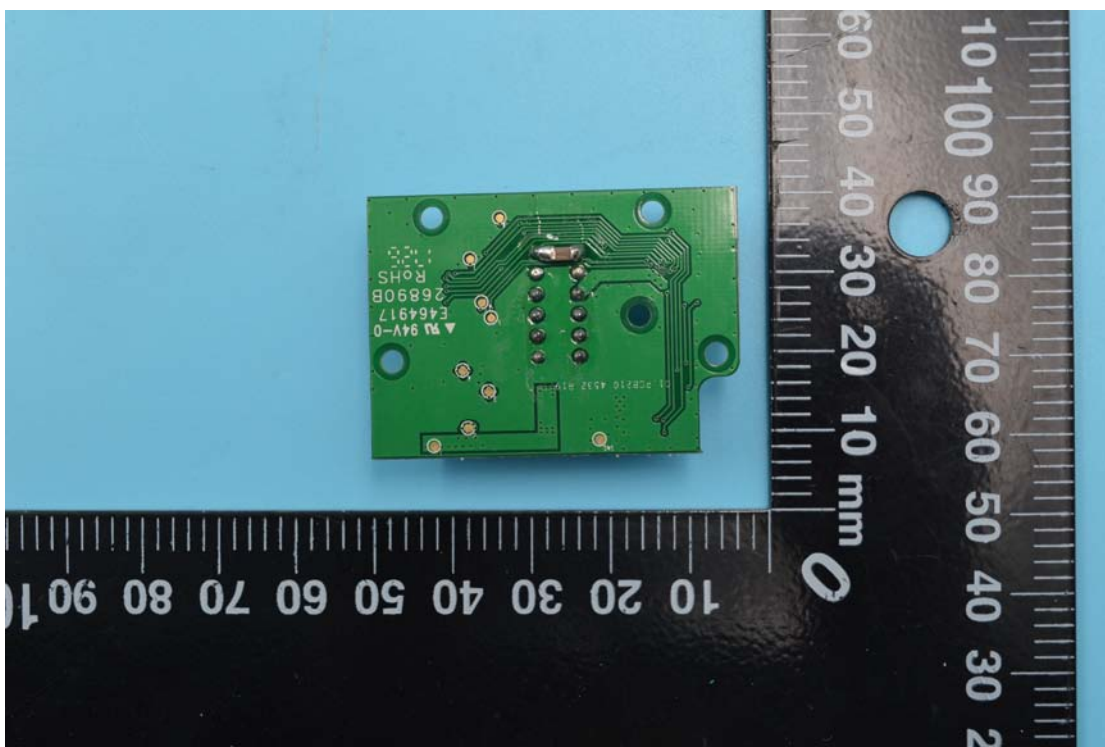

Model No.: VT20i-BK

Internal Photos

1. EUT uncover view

2. Mainboard front view

3. Mainboard rear view

4. BT antenna view