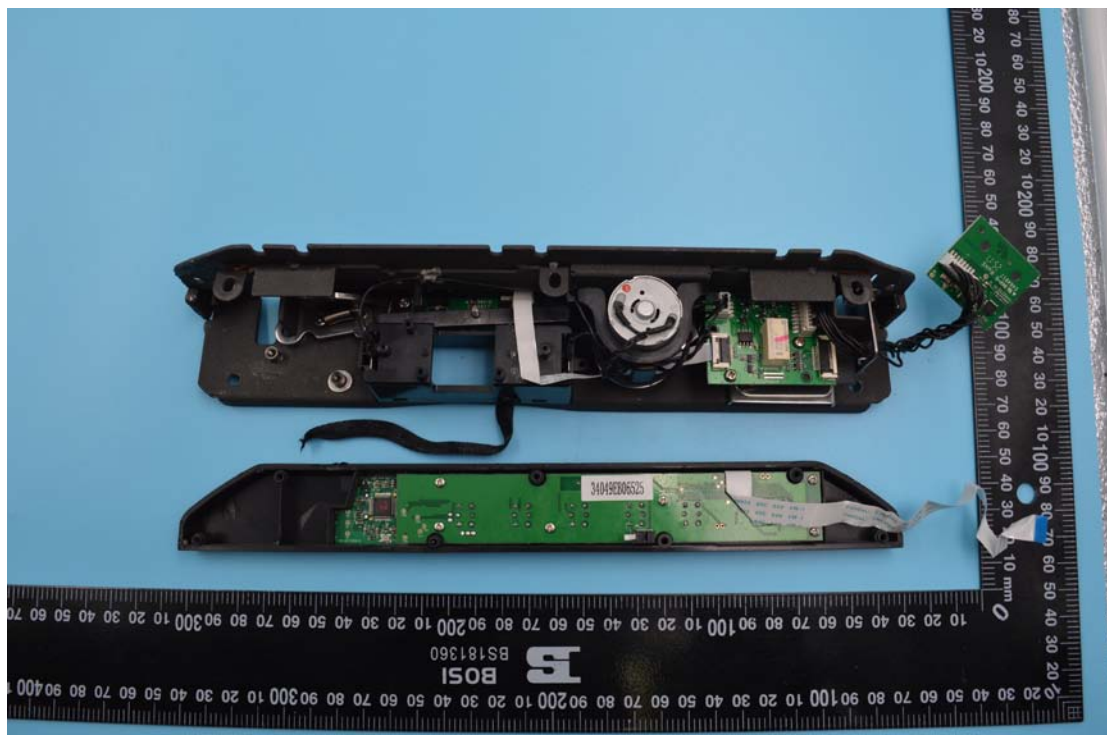

Model No.: VT20i-BK

Internal Photos

1. EUT uncover view

2. Mainboard front view

3. Mainboard rear view

4. BT antenna view