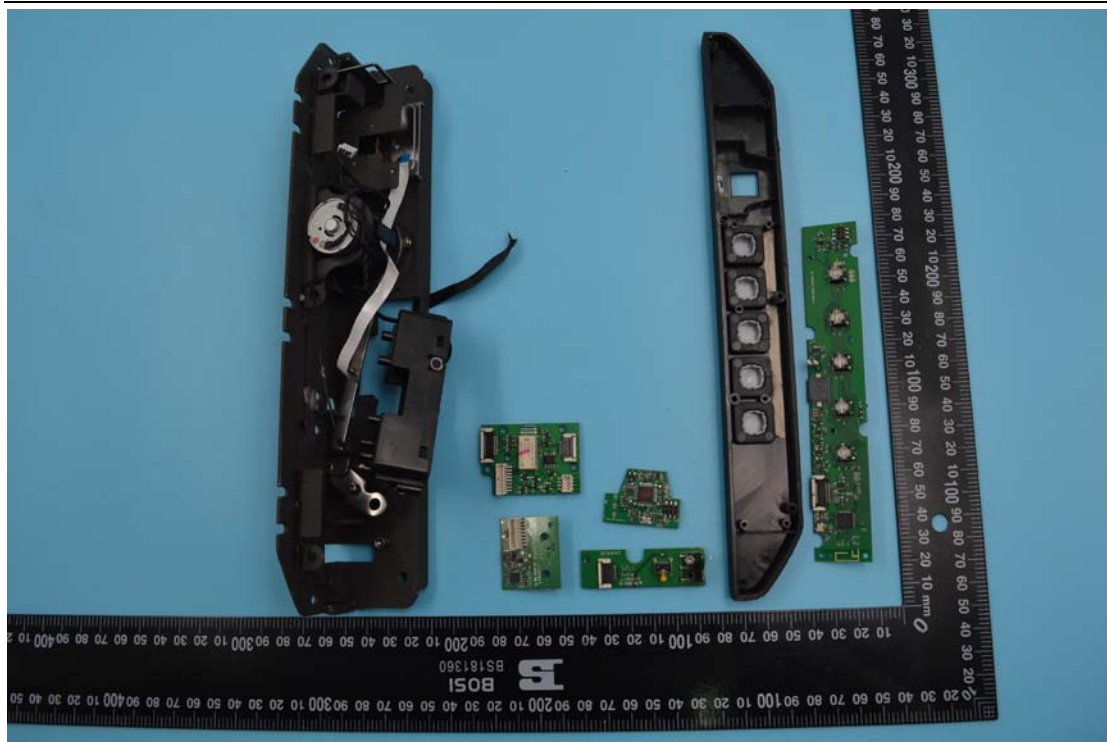

Model No.: VT20i-BK

Internal Photos

1. EUT uncover view

2. Mainboard front view

3. Mainboard rear view

4. BT antenna view