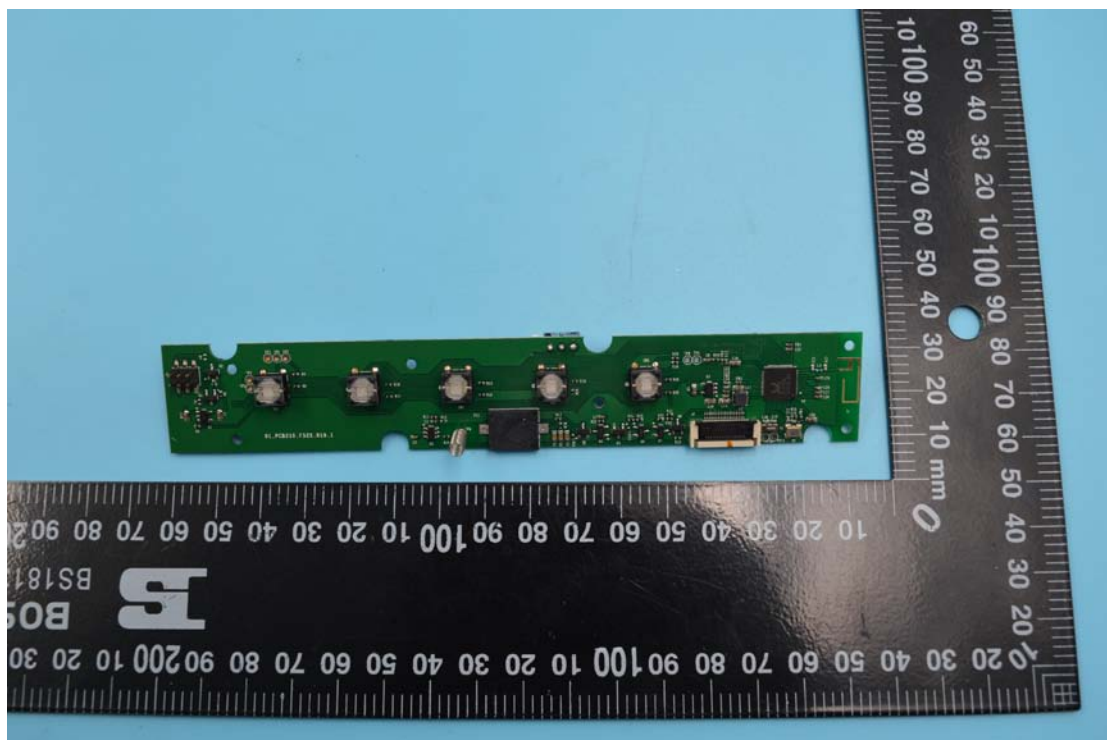

Model No.: VT20i-BK

Internal Photos

1. EUT uncover view

2. Mainboard front view

3. Mainboard rear view

4. BT antenna view