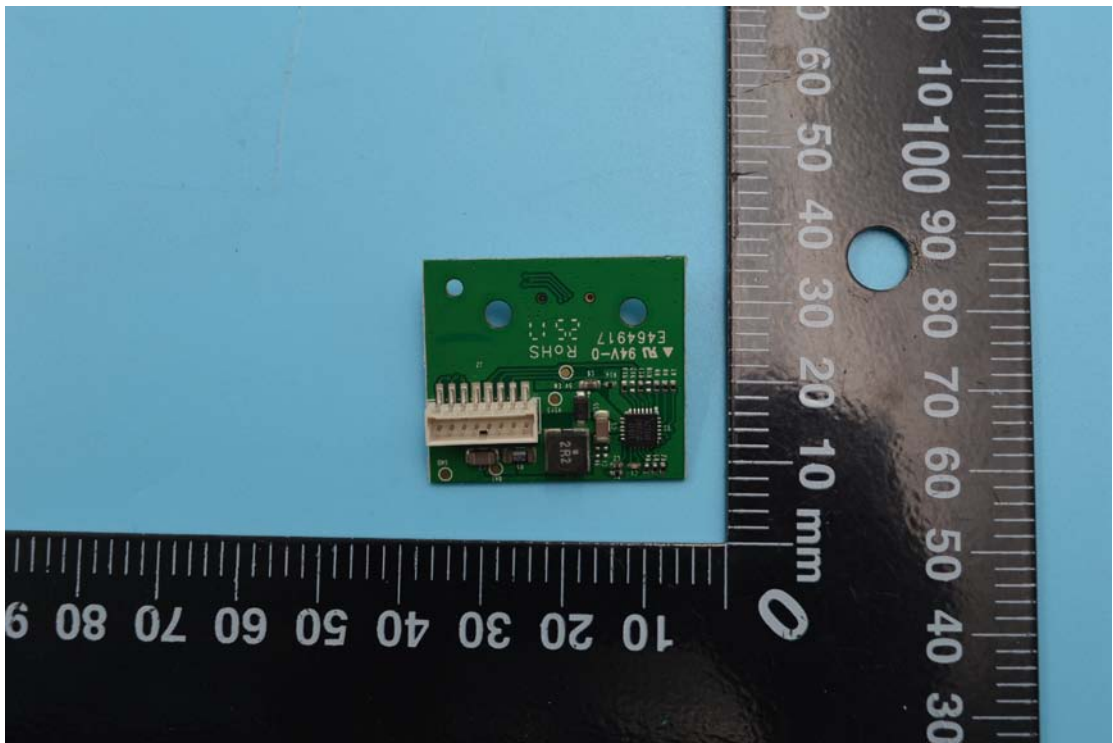

Model No.: VT20i-BK

Internal Photos

1. EUT uncover view

2. Mainboard front view

3. Mainboard rear view

4. BT antenna view