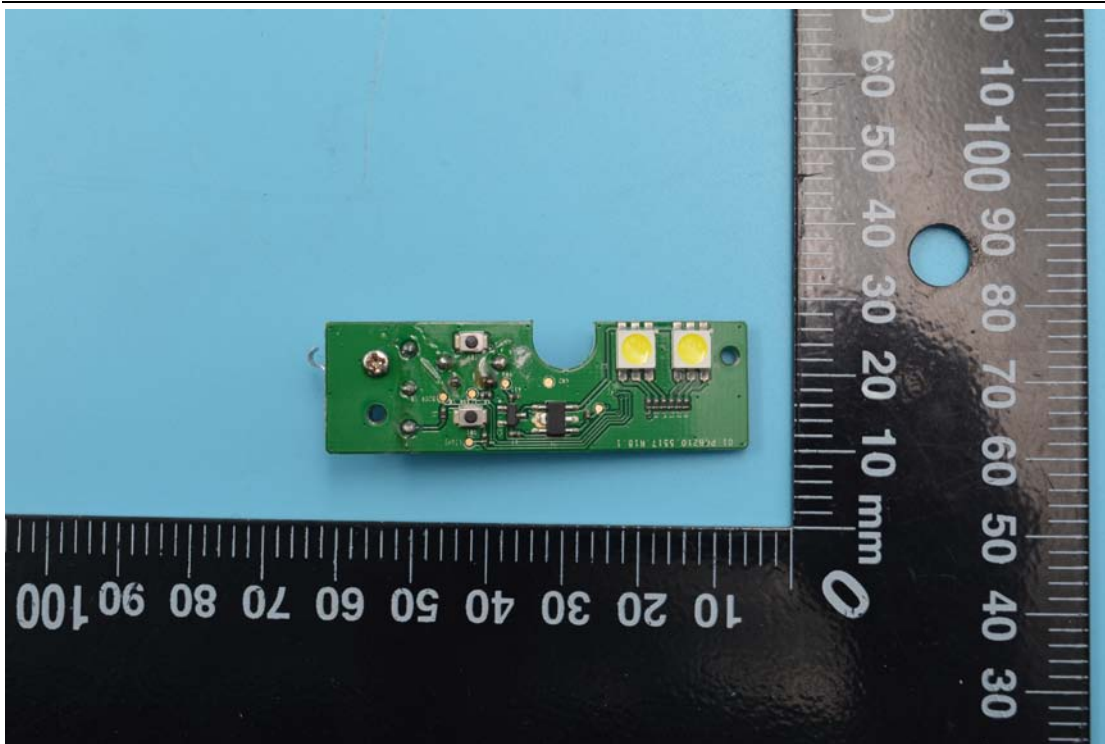

Model No.: VT20i-BK

Internal Photos

1. EUT uncover view

2. Mainboard front view

3. Mainboard rear view

4. BT antenna view