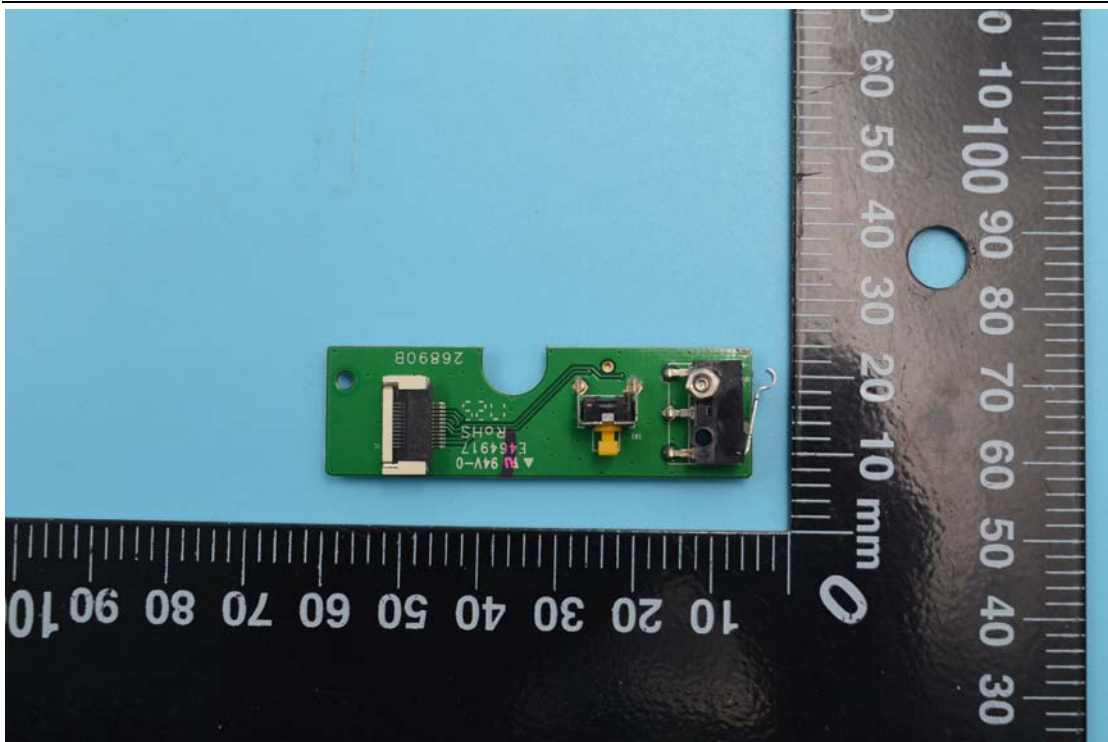

Model No.: VT20i-BK

Internal Photos

1. EUT uncover view

2. Mainboard front view

3. Mainboard rear view

4. BT antenna view