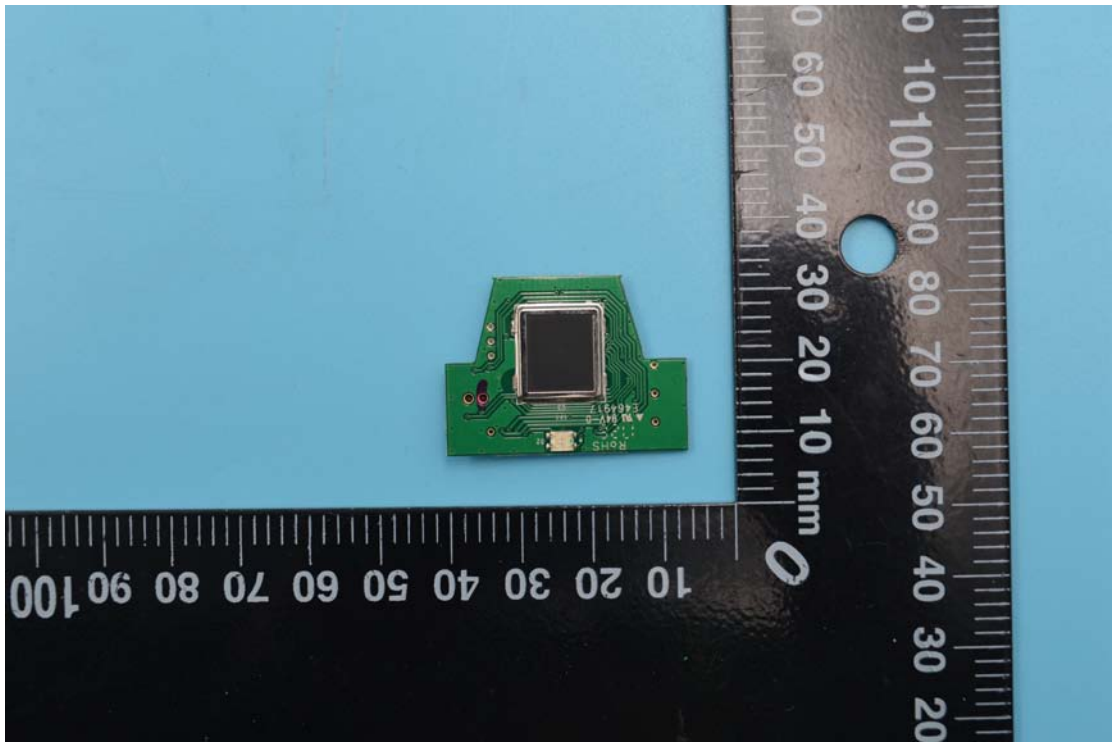

Model No.: VT20i-BK

Internal Photos

1. EUT uncover view

2. Mainboard front view

3. Mainboard rear view

4. BT antenna view