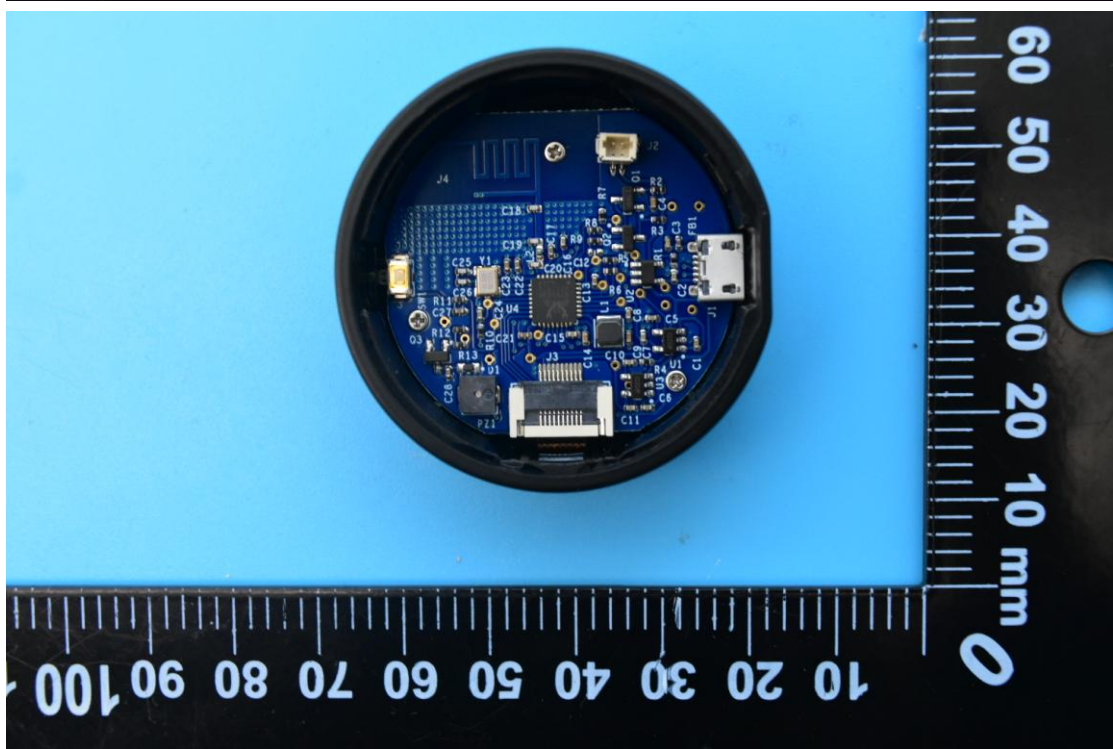

FCC ID: 2AONI-VSKNT20-8752C

Internal Photos

1. EUT uncover view

2. Antenna view