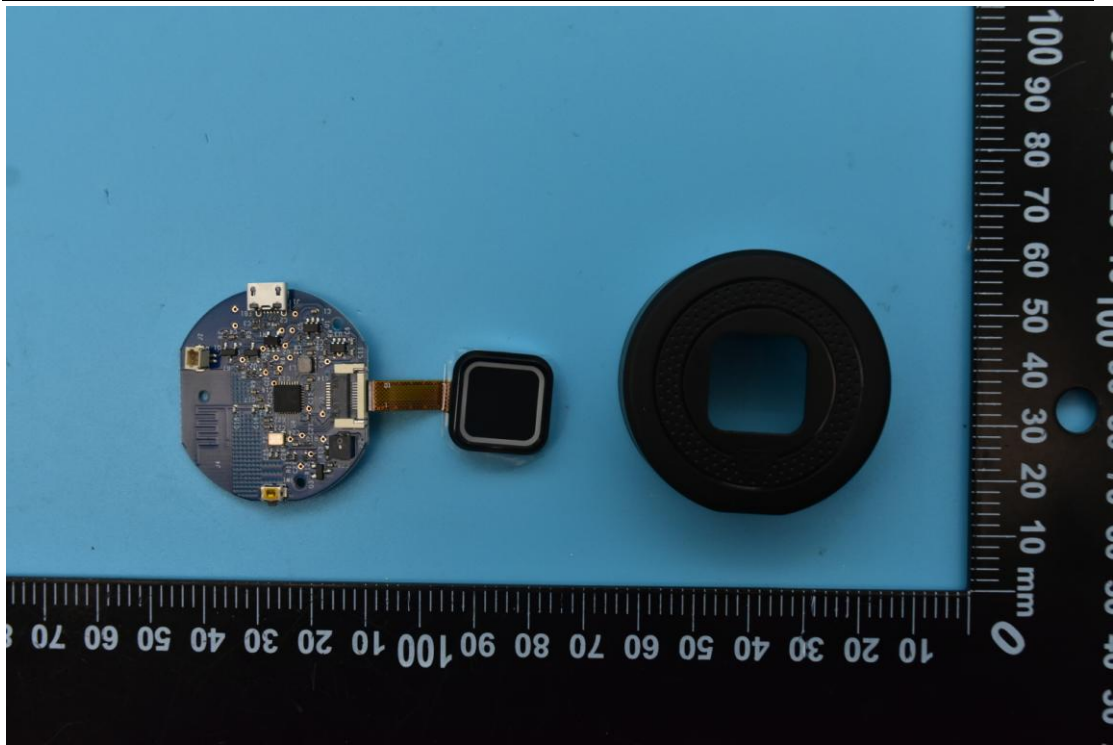

FCC ID: 2AONI-VSKNT20-8752C

Internal Photos

1. EUT uncover view

2. Antenna view