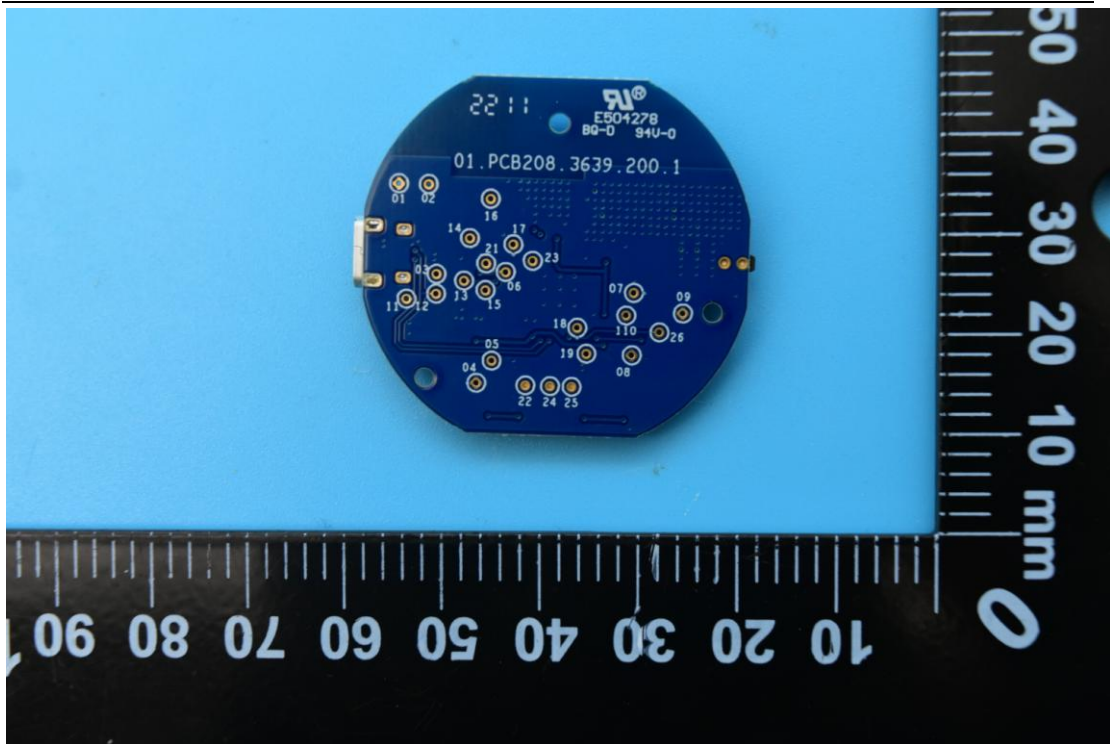

FCC ID: 2AONI-VSKNT20-8752C

Internal Photos

1. EUT uncover view

2. Antenna view