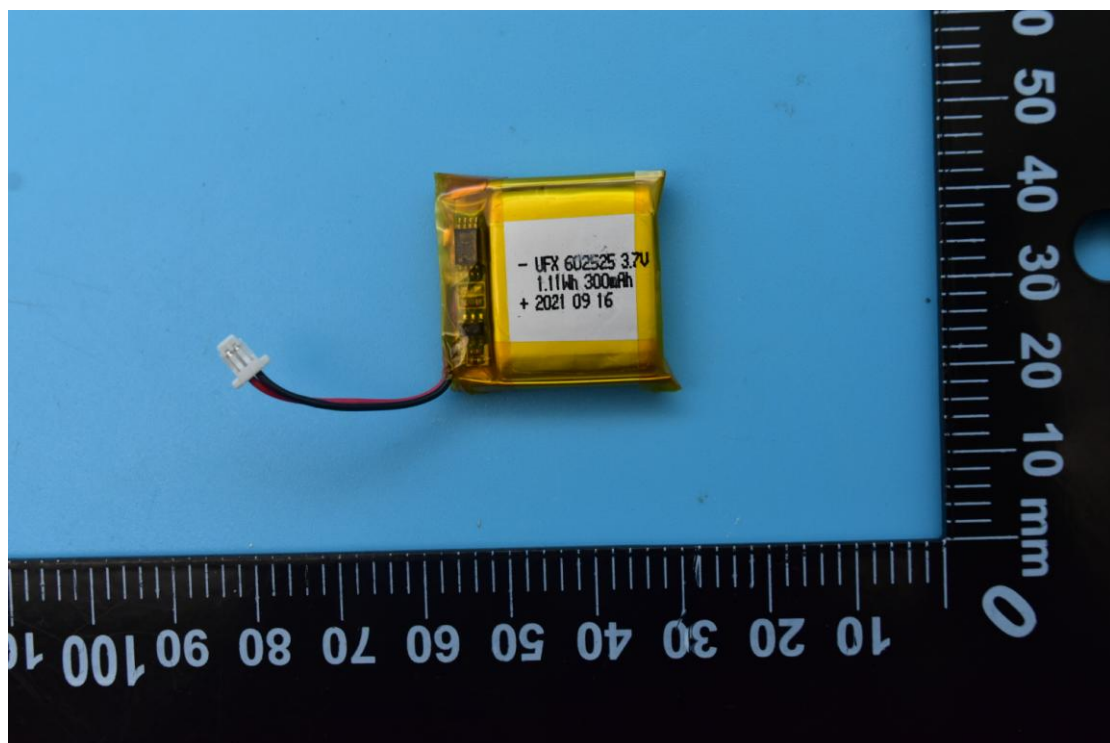

FCC ID: 2AONI-VSKNT20-8752C

Internal Photos

1. EUT uncover view

2. Antenna view