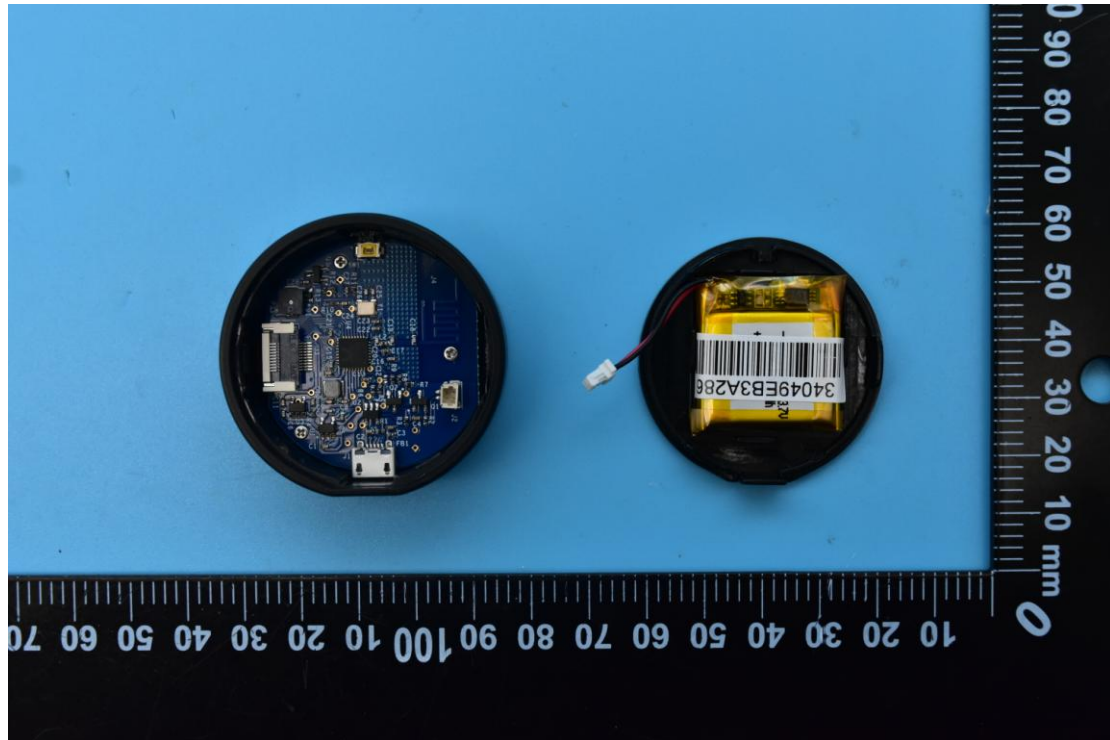

FCC ID: 2AONI-VSKNT20-8752C

Internal Photos

1. EUT uncover view

2. Antenna view