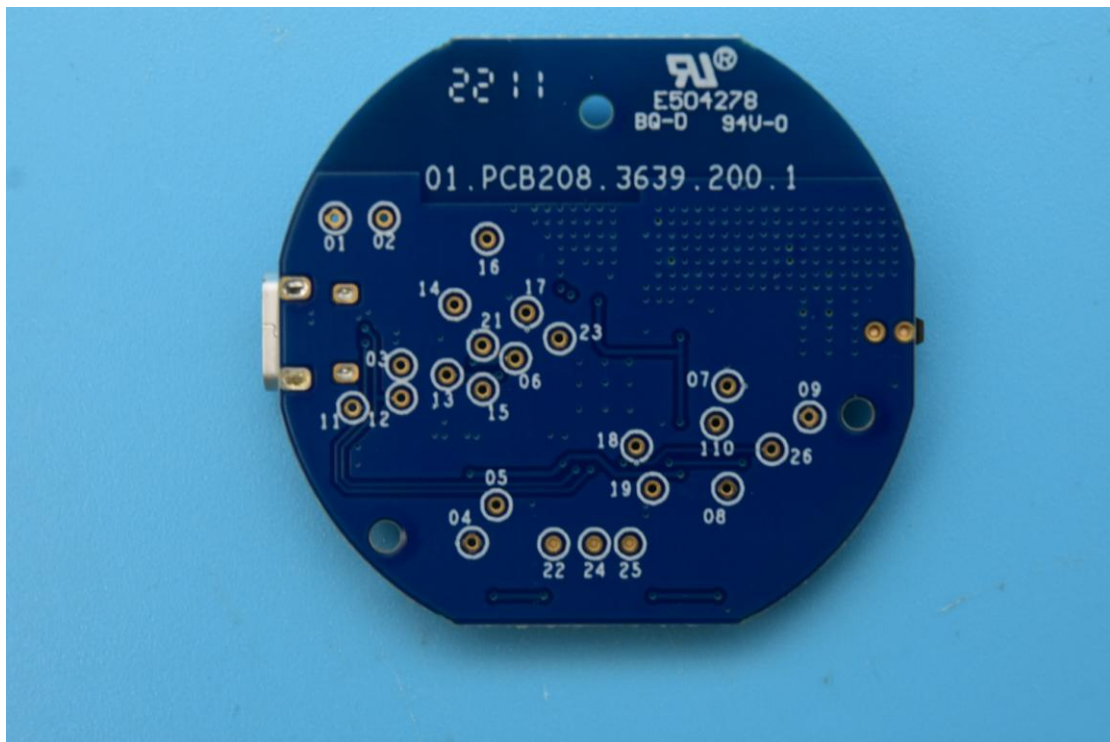

FCC ID: 2AONI-VSKNT20-8752C

Internal Photos

1. EUT uncover view

2. Antenna view