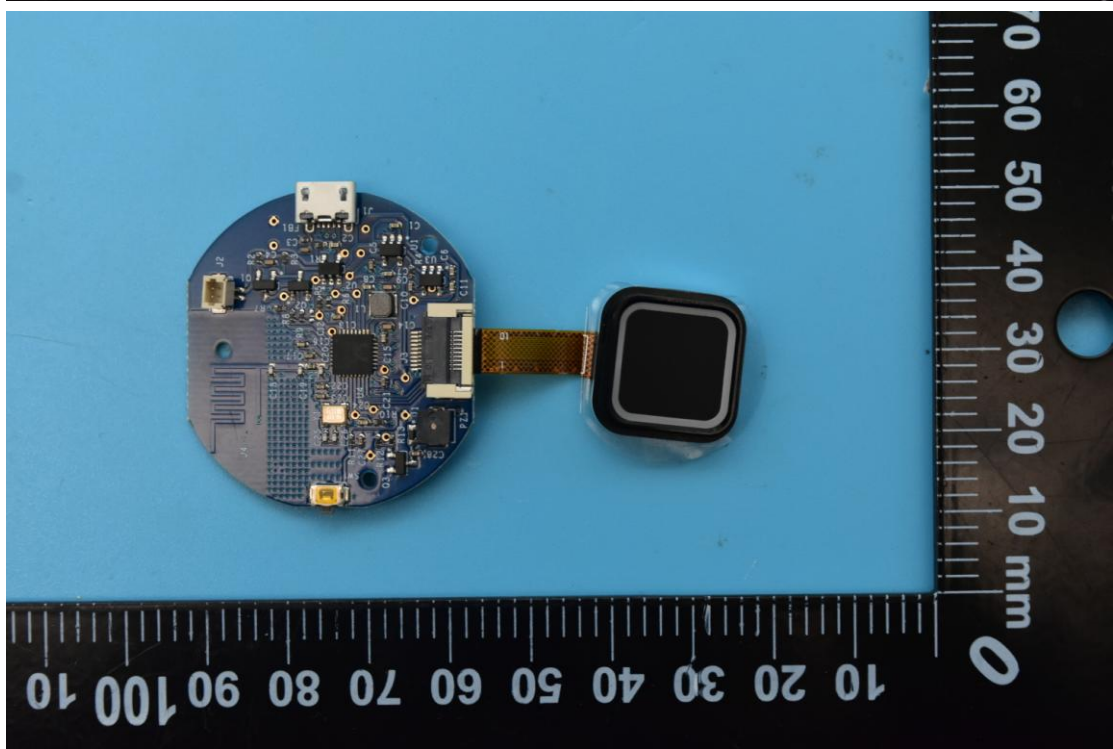

FCC ID: 2AONI-VSKNT20-8752C

Internal Photos

1. EUT uncover view

2. Antenna view