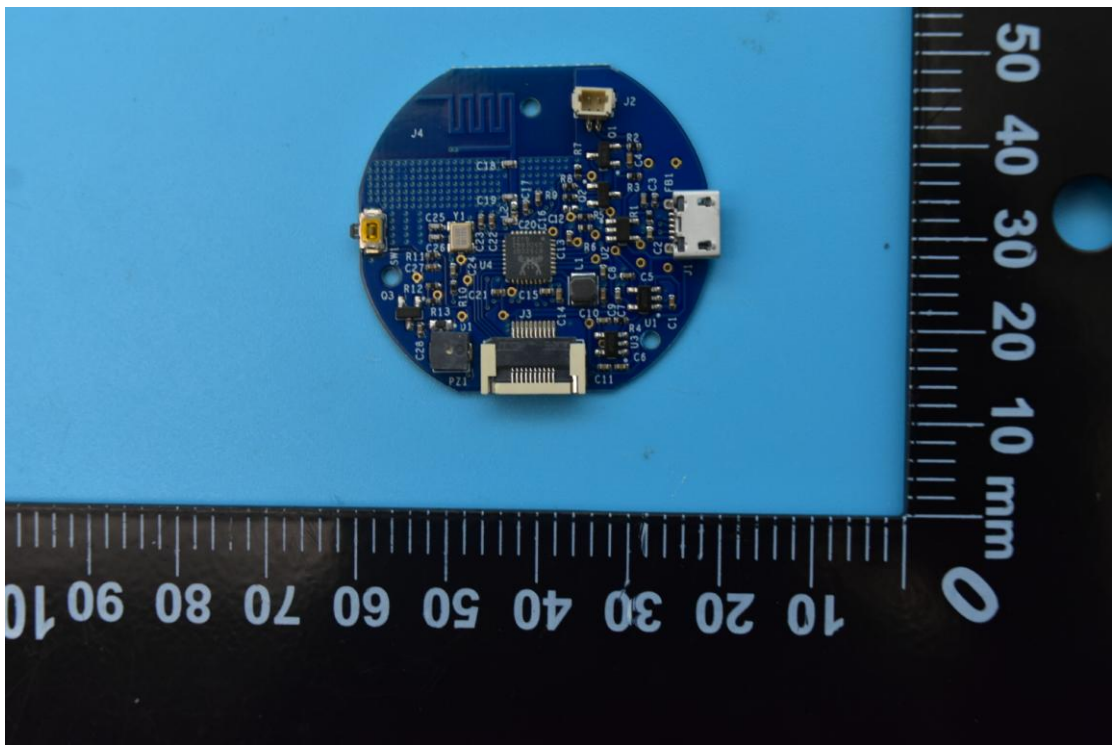

FCC ID: 2AONI-VSKNT20-8752C

Internal Photos

1. EUT uncover view

2. Antenna view