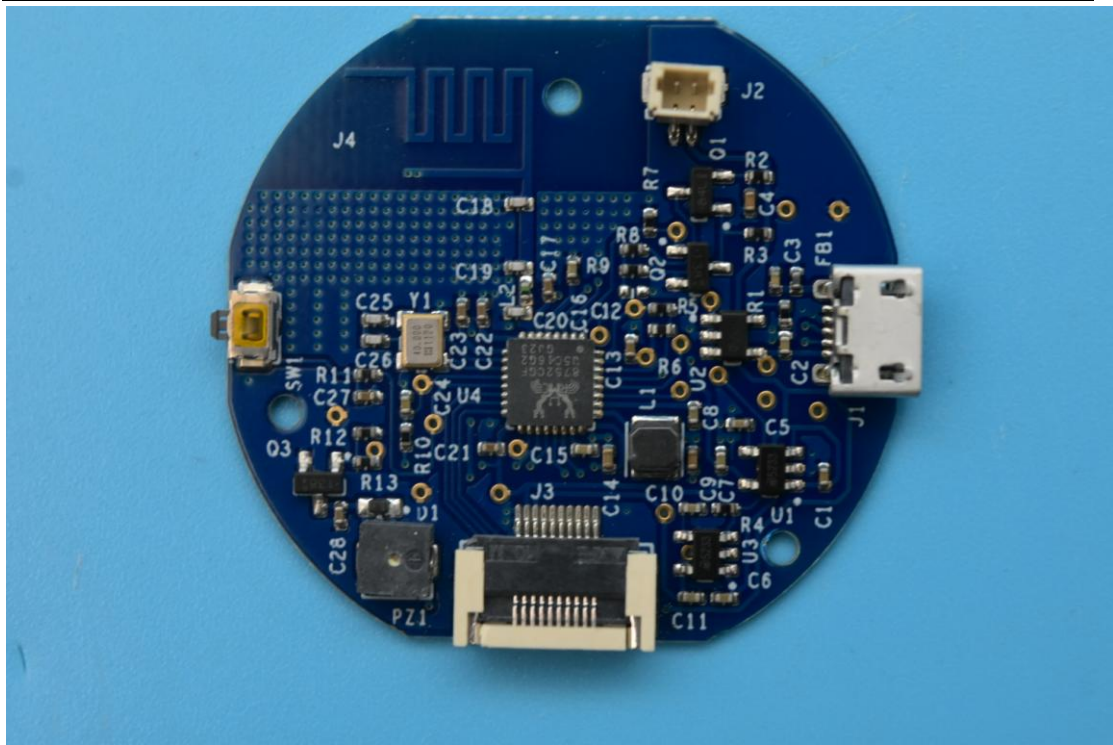

FCC ID: 2AONI-VSKNT20-8752C

Internal Photos

1. EUT uncover view

2. Antenna view