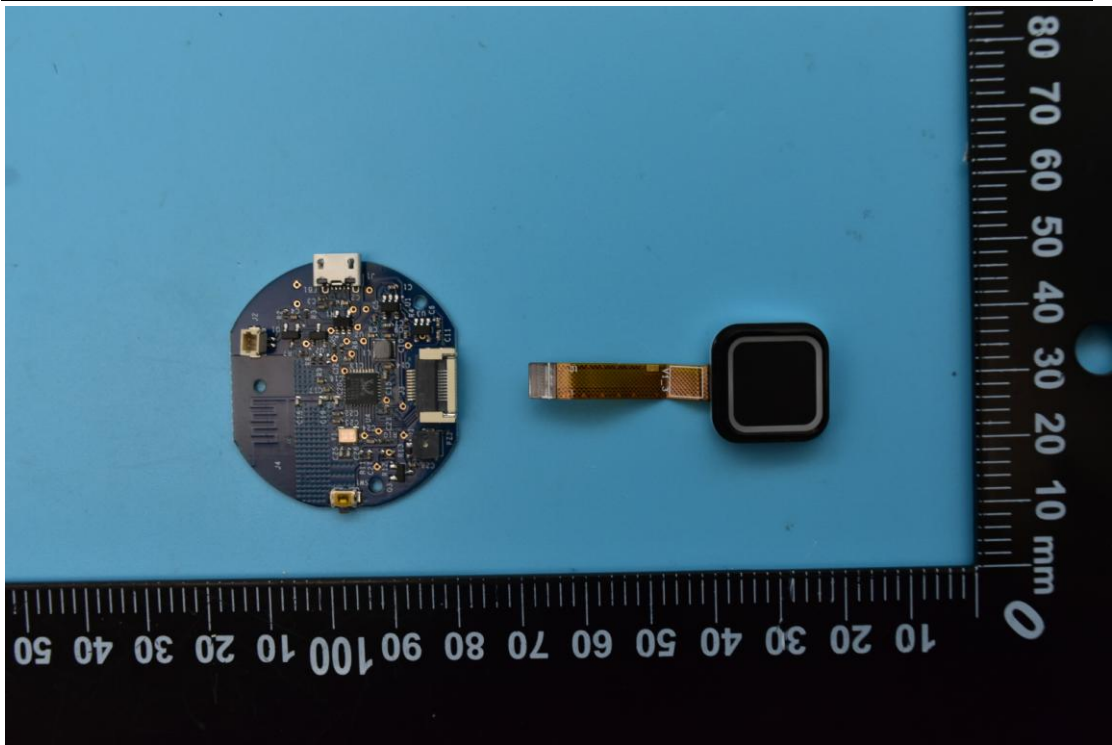

FCC ID: 2AONI-VSKNT20-8752C

Internal Photos

1. EUT uncover view

2. Antenna view