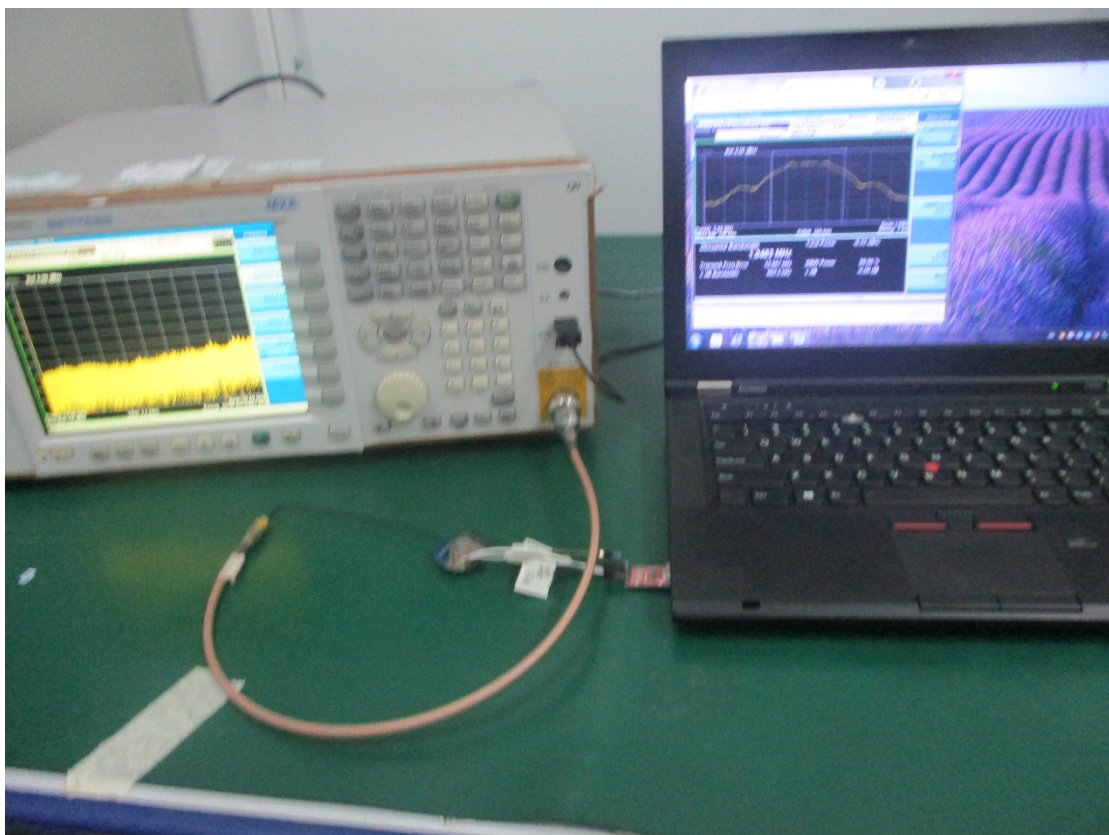

**FCC ID:2AONI-VSKN20-8752C**

**Test Setup Photos**

**1. Radiated emission (9KHz-30MHz)**

**2. Radiated emission (30MHz-1GHz)**

### 3. Radiated emission (above 1GHz)

### 4. RF measurement setup

(Bluetooth LE)