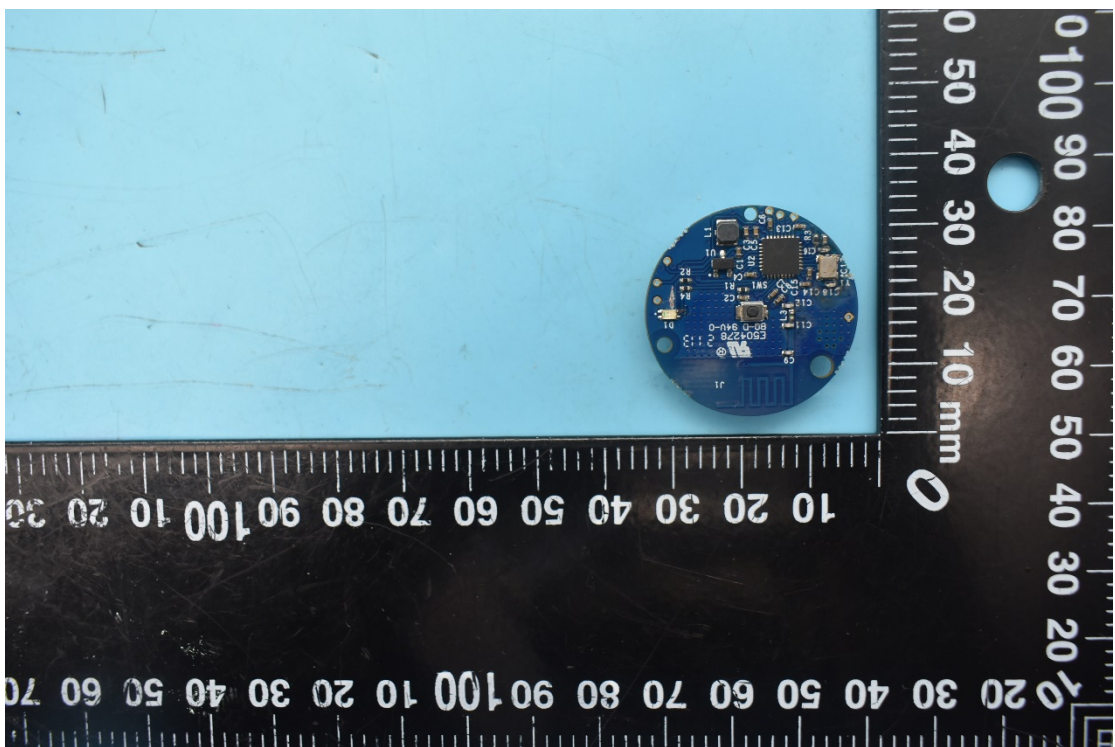

FCC ID:2AONI-VSKN20-8752C

Internal Photos

1. EUT uncover view

2. Antenna view