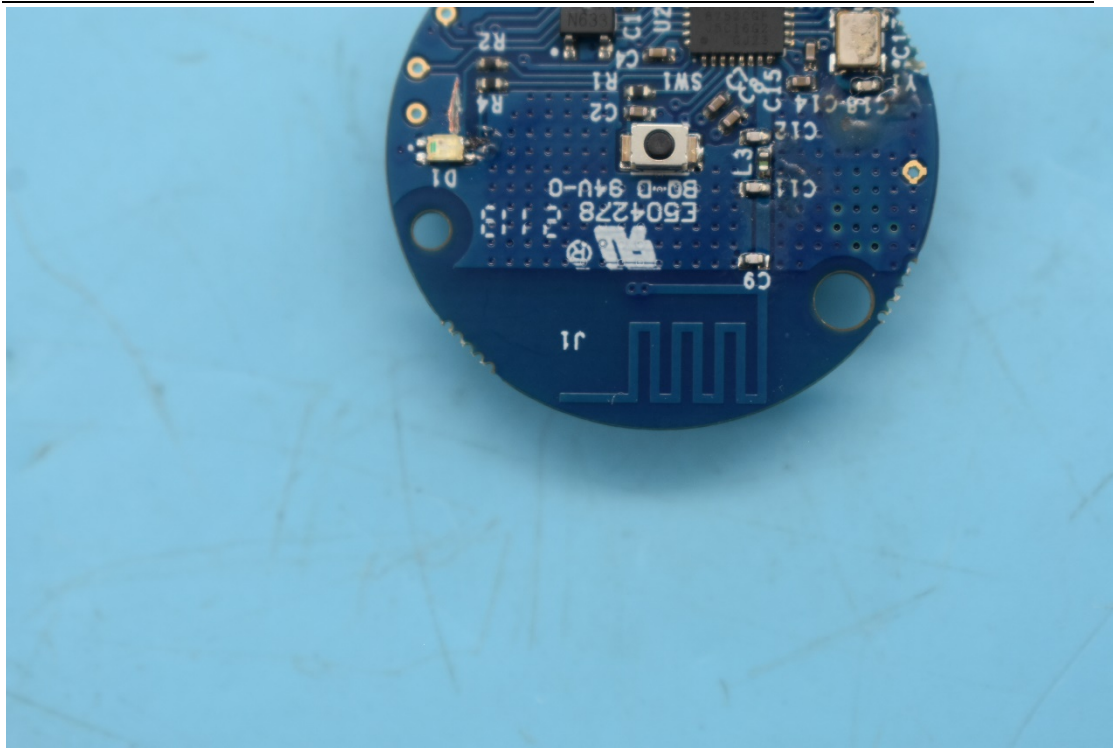

FCC ID:2AONI-VSKN20-8752C

Internal Photos

1. EUT uncover view

2. Antenna view