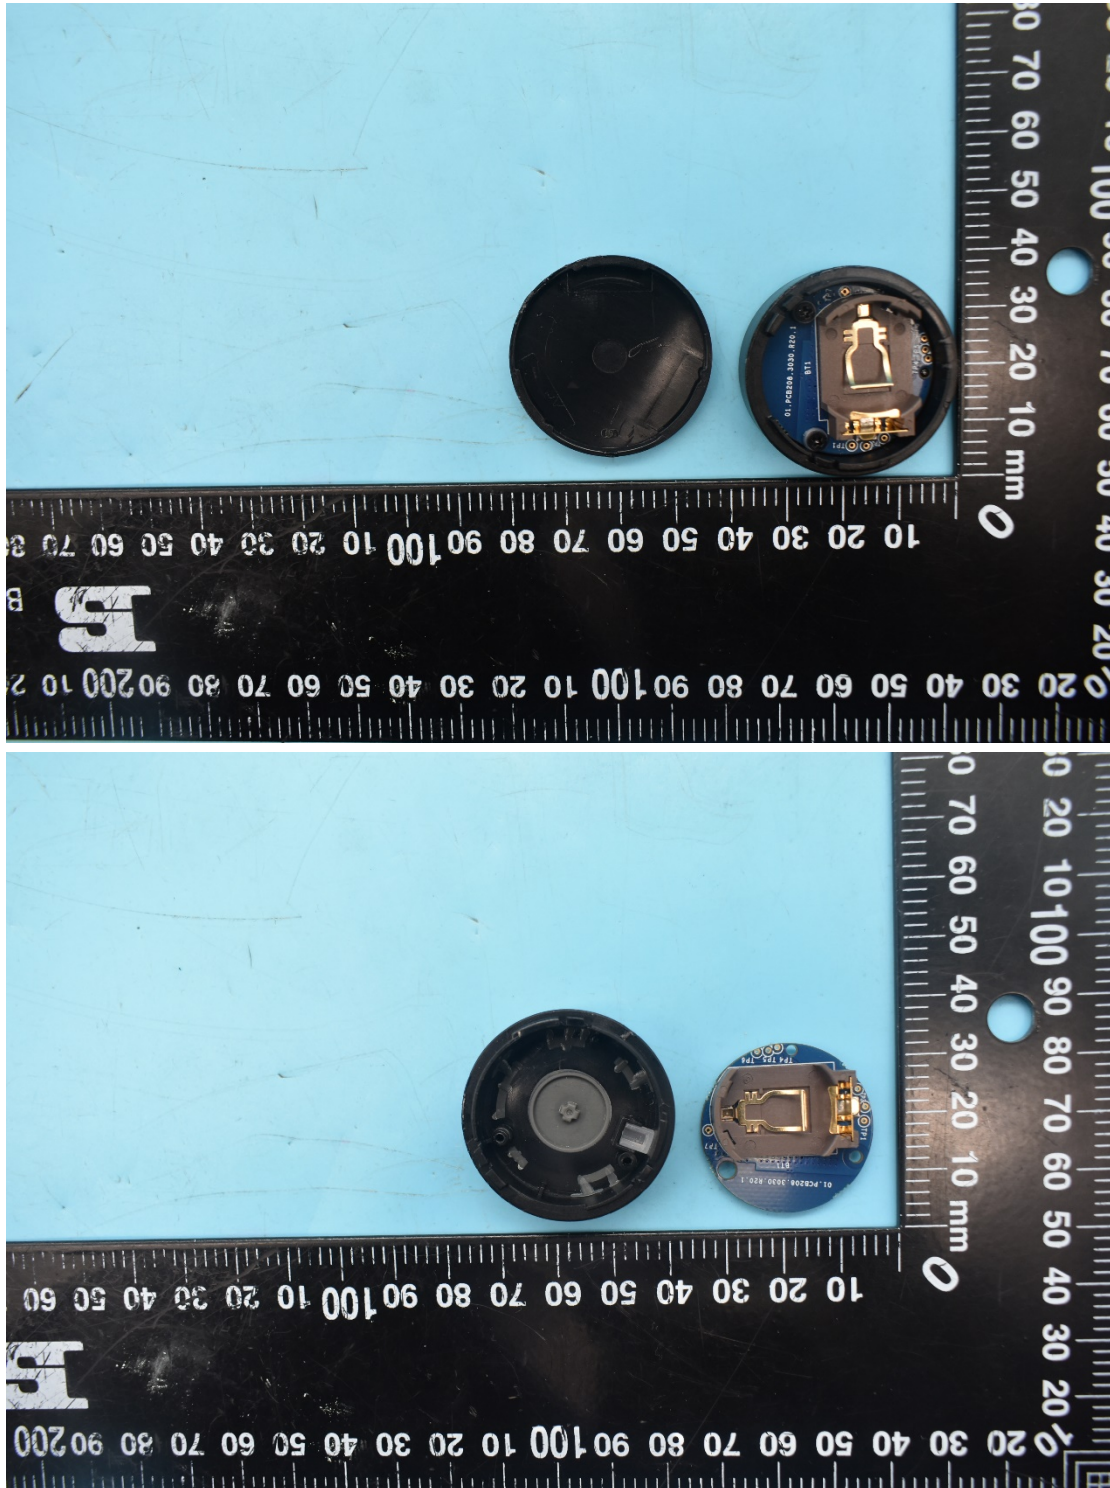

FCC ID:2AONI-VSKN20-8752C

Internal Photos

1. EUT uncover view

2. Antenna view