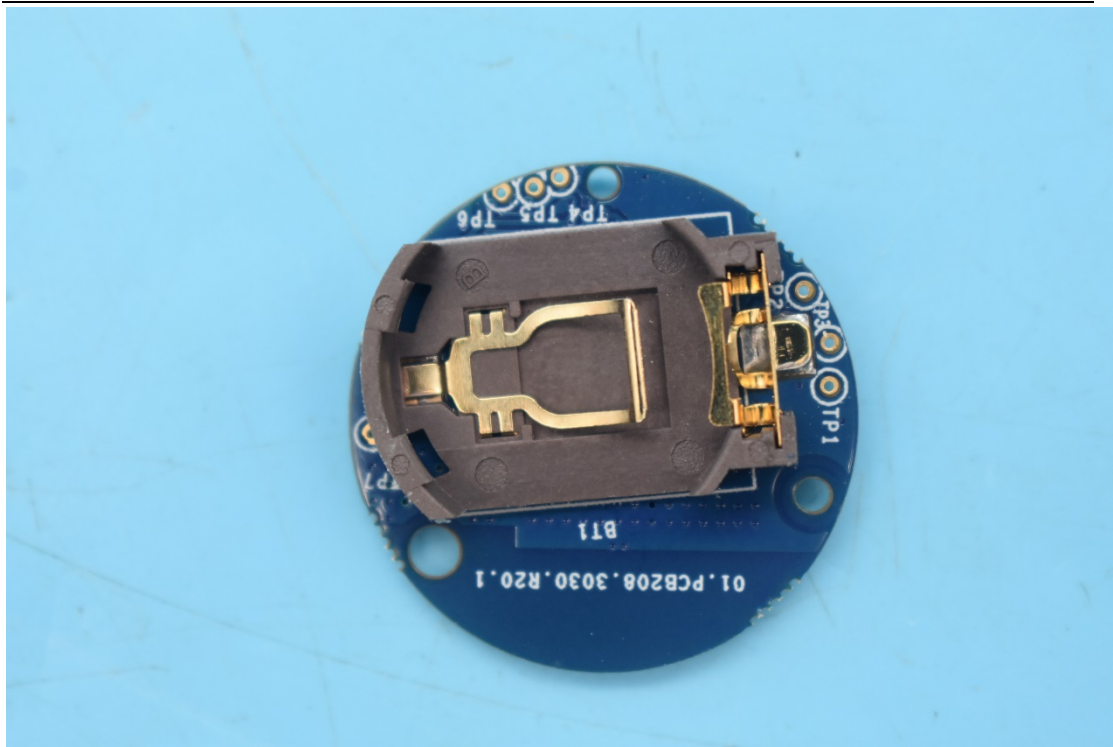

FCC ID:2AONI-VSKN20-8752C

Internal Photos

1. EUT uncover view

2. Antenna view