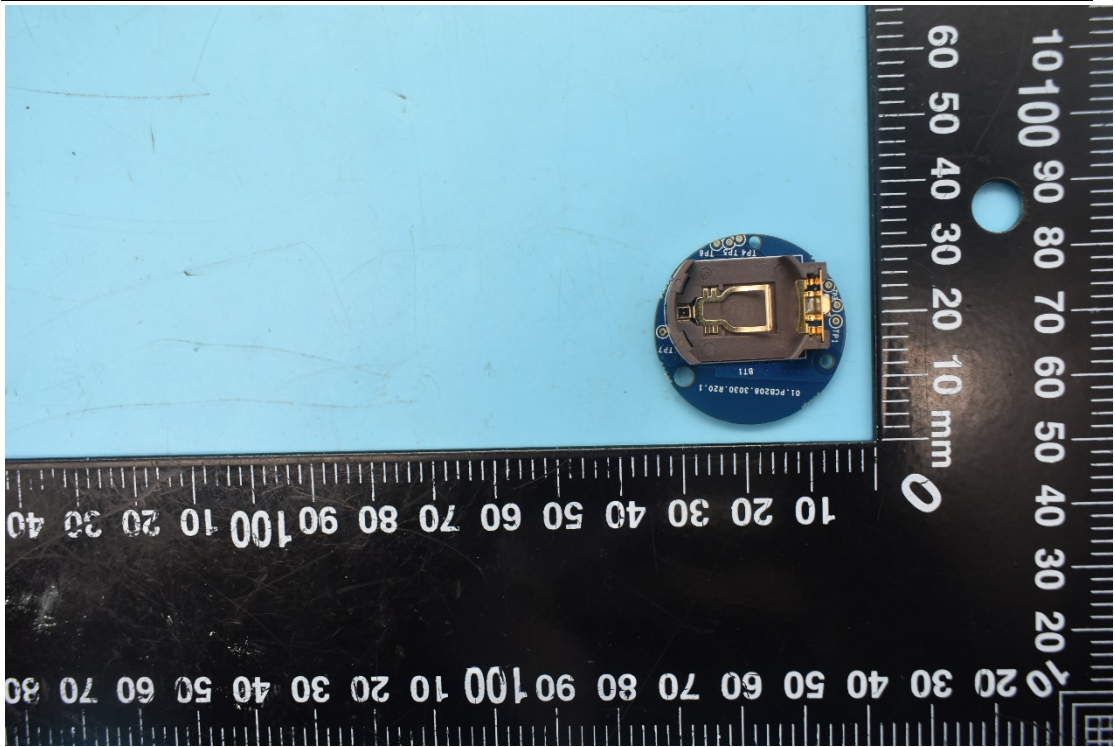

FCC ID:2AONI-VSKN20-8752C

Internal Photos

1. EUT uncover view

2. Antenna view