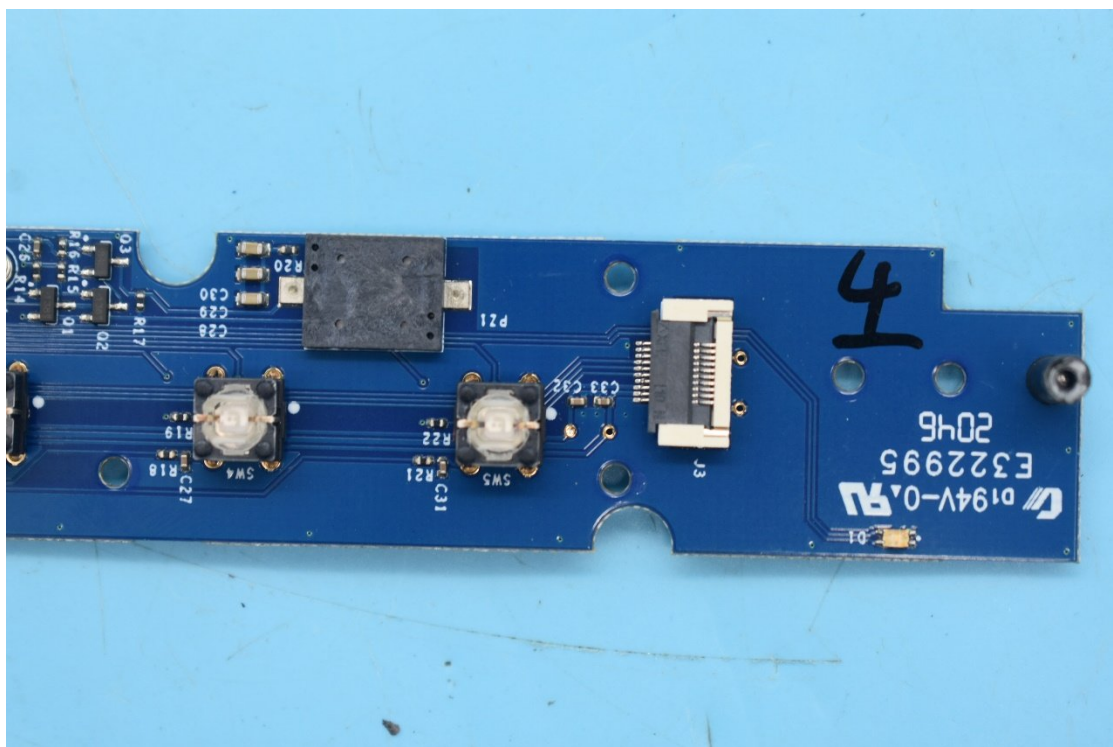

FCC ID:2AONI-VS20-8762C460

Internal Photos

1. EUT uncover view

2. Antenna view