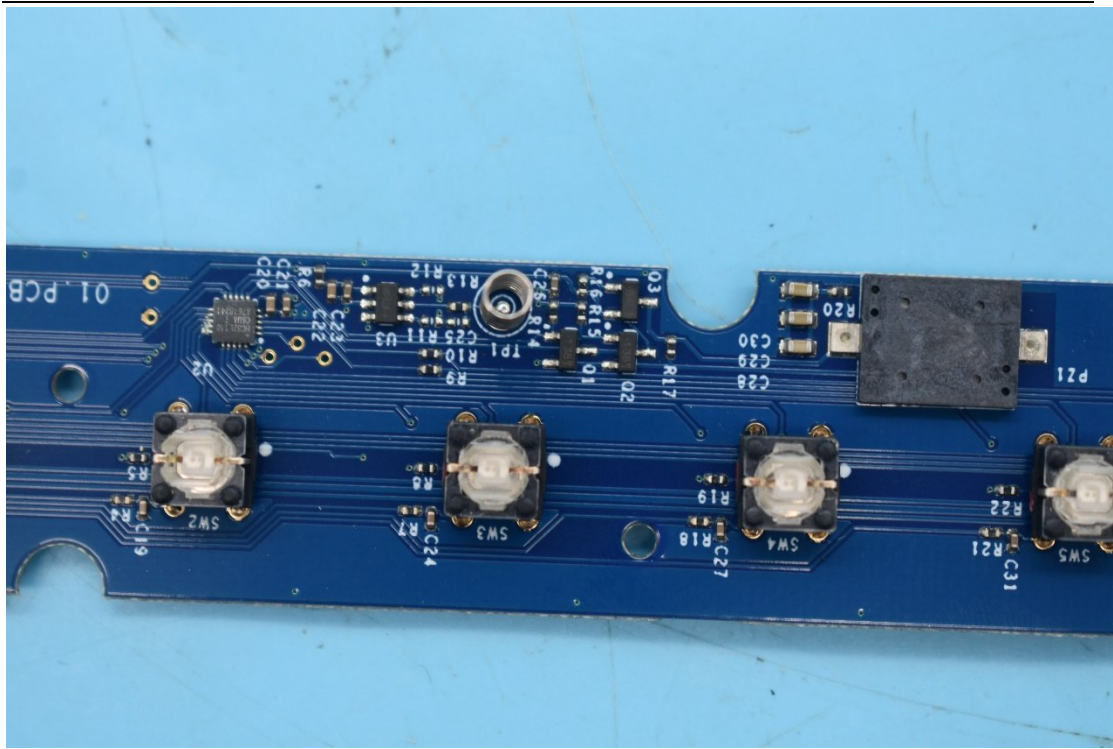

FCC ID:2AONI-VS20-8762C460

Internal Photos

1. EUT uncover view

2. Antenna view