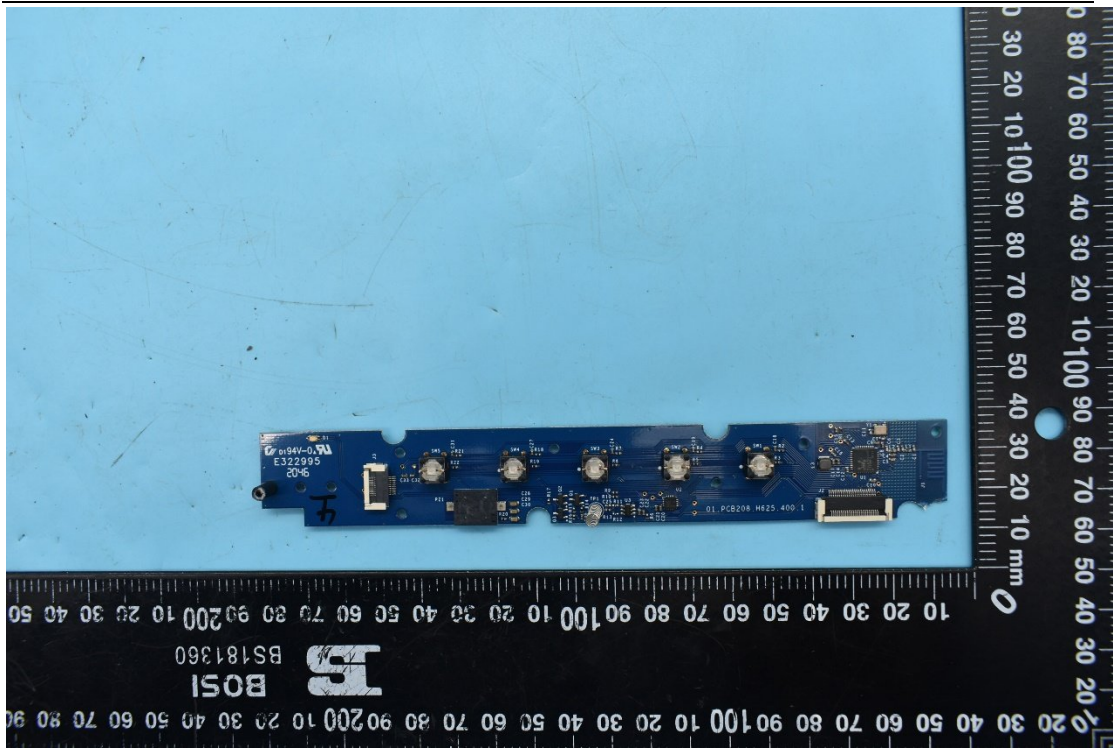

FCC ID:2AONI-VS20-8762C460

Internal Photos

1. EUT uncover view

2. Antenna view