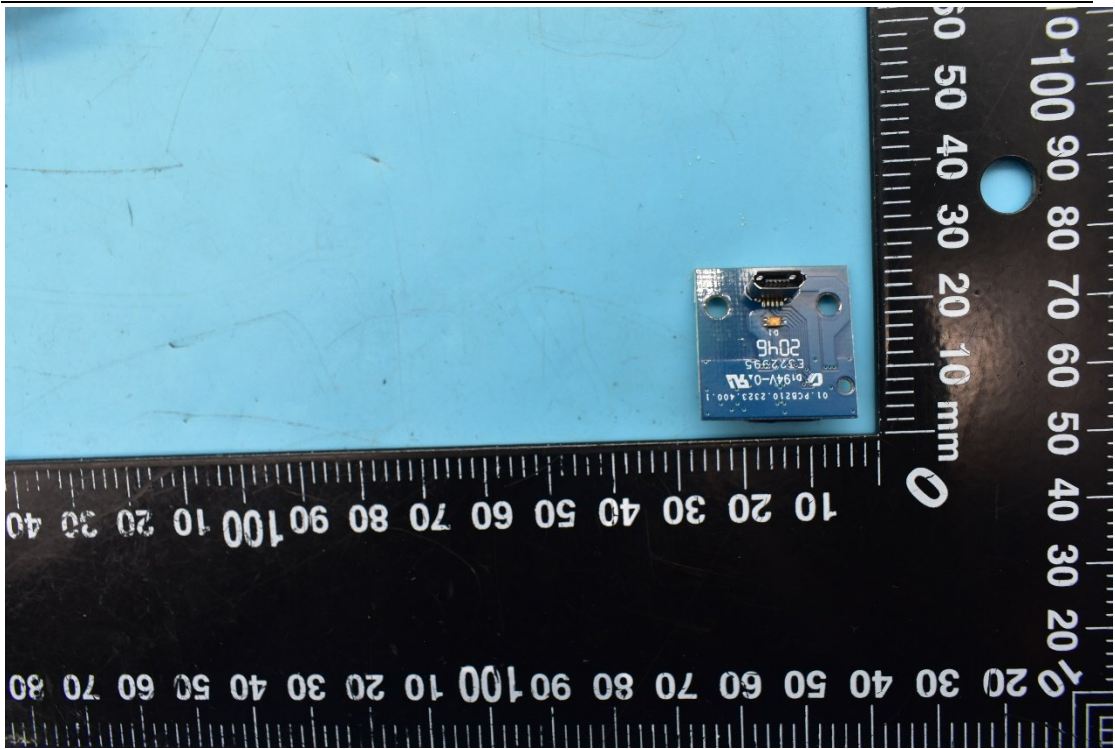

FCC ID:2AONI-VS20-8762C460

Internal Photos

1. EUT uncover view

2. Antenna view