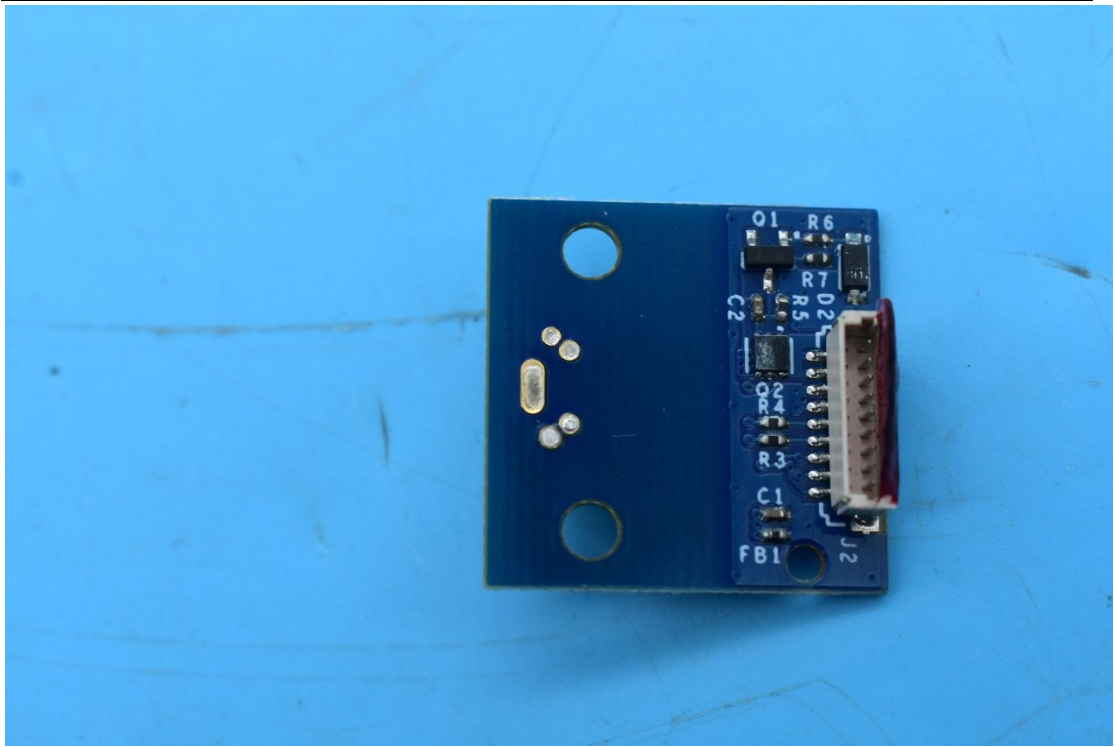

FCC ID:2AONI-VS20-8762C460

Internal Photos

1. EUT uncover view

2. Antenna view