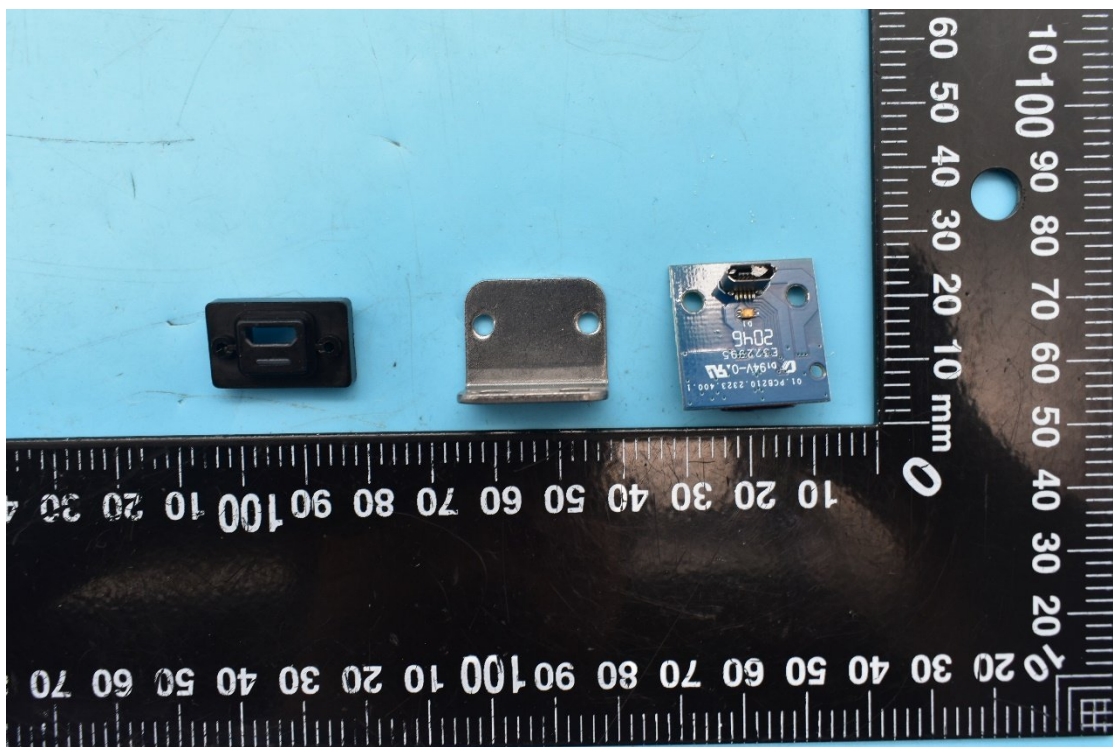

FCC ID:2AONI-VS20-8762C460

Internal Photos

1. EUT uncover view

2. Antenna view