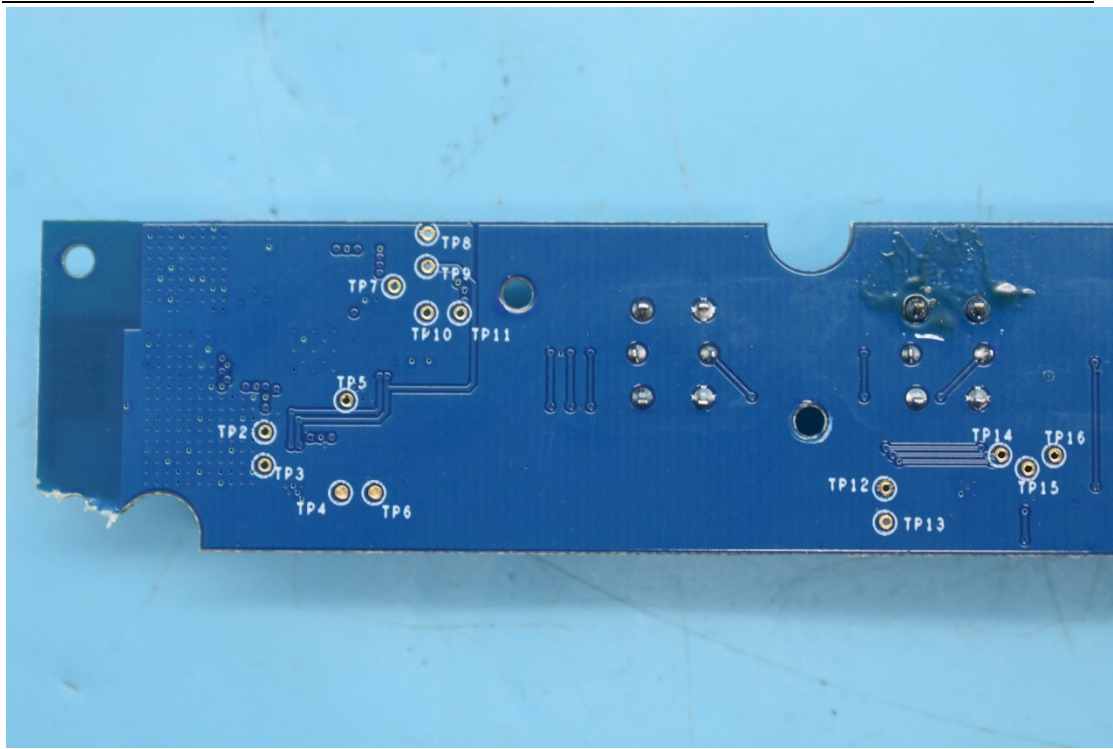

FCC ID:2AONI-VS20-8762C460

Internal Photos

1. EUT uncover view

2. Antenna view