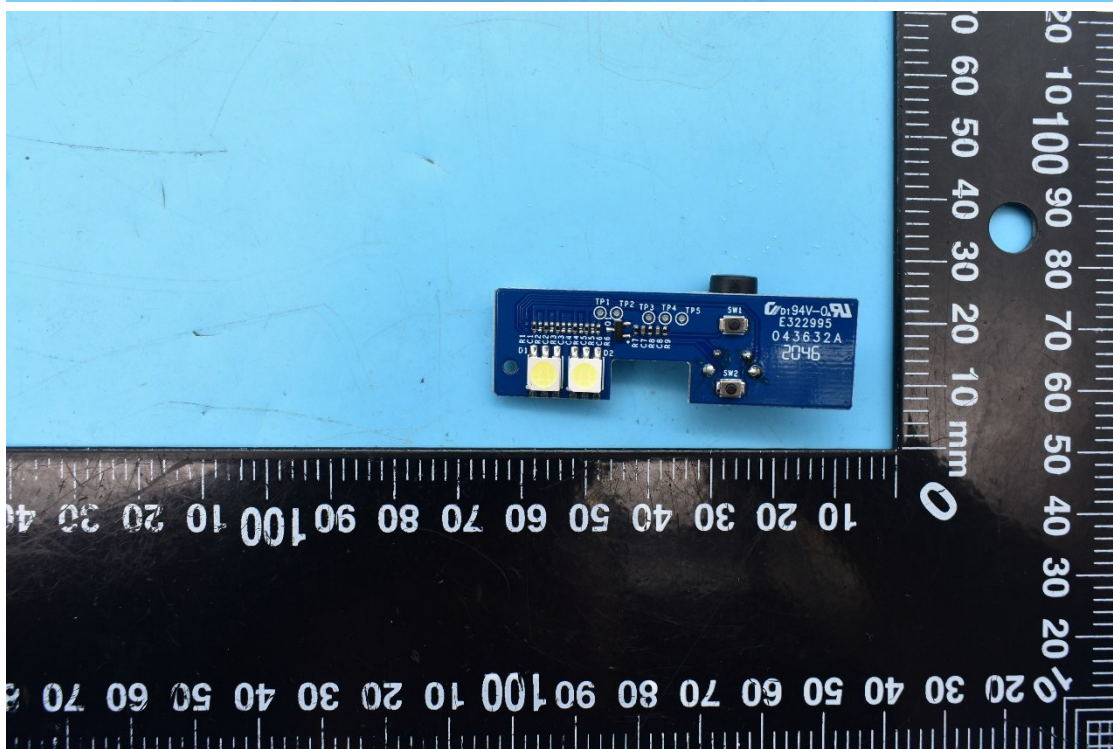

FCC ID:2AONI-VS20-8762C460

Internal Photos

1. EUT uncover view

2. Antenna view