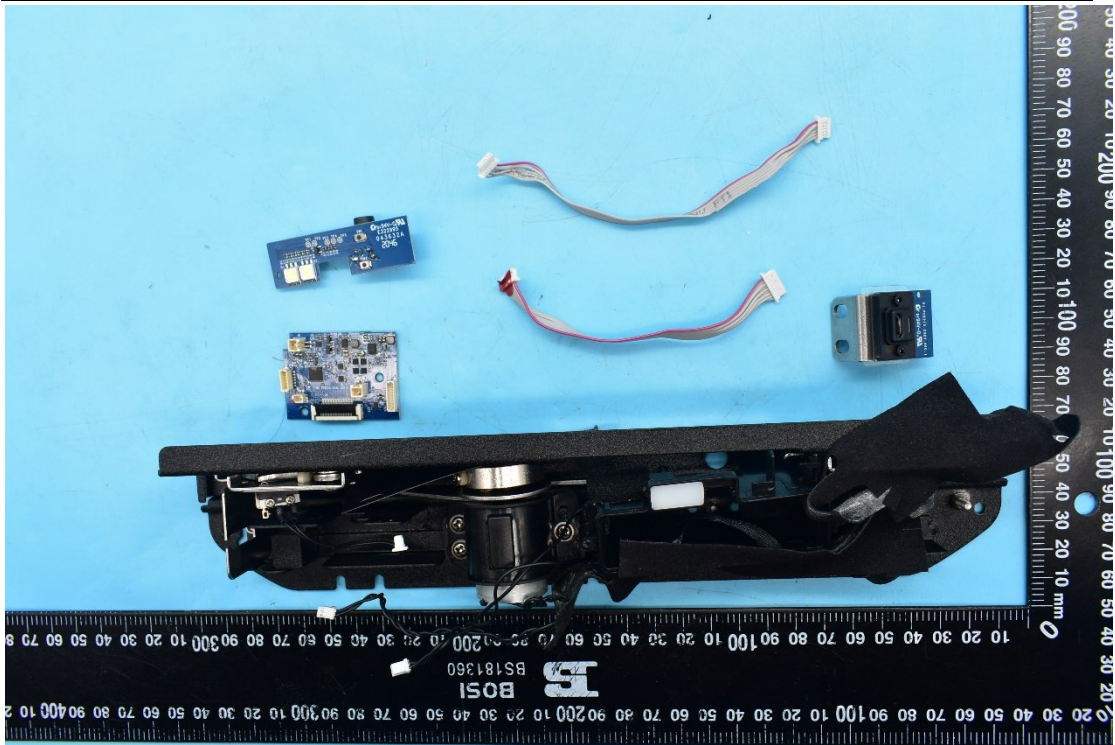

FCC ID:2AONI-VS20-8762C460

Internal Photos

1. EUT uncover view

2. Antenna view