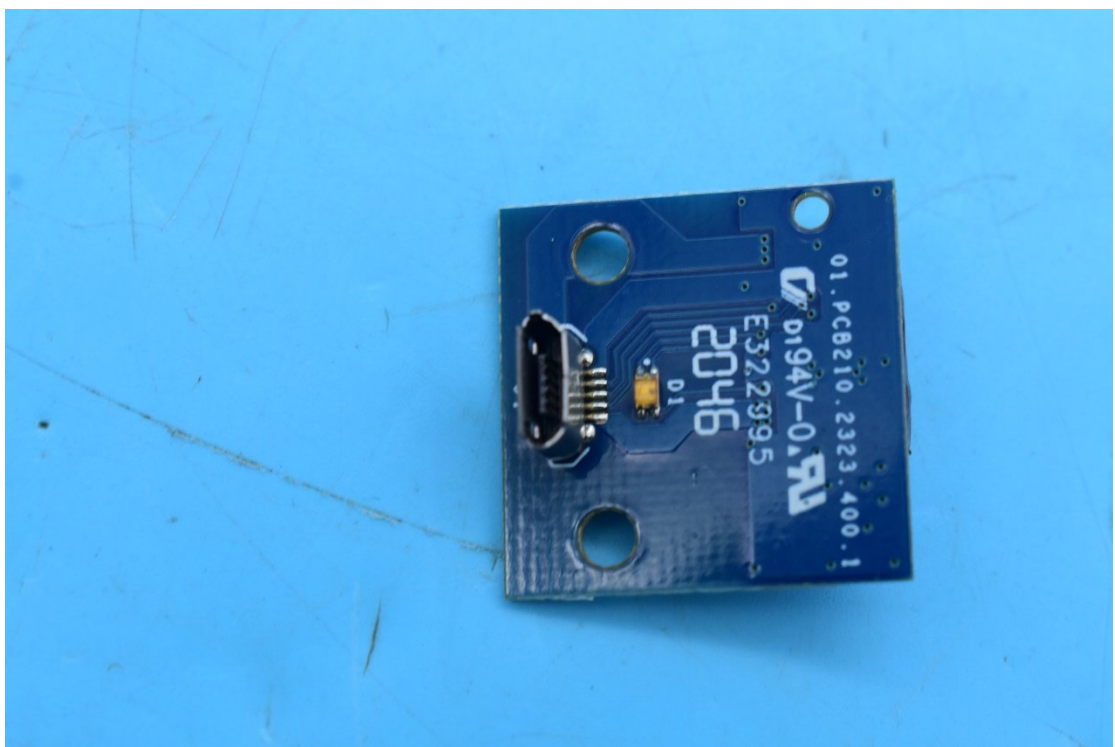

FCC ID:2AONI-VS20-8762C460

Internal Photos

1. EUT uncover view

2. Antenna view