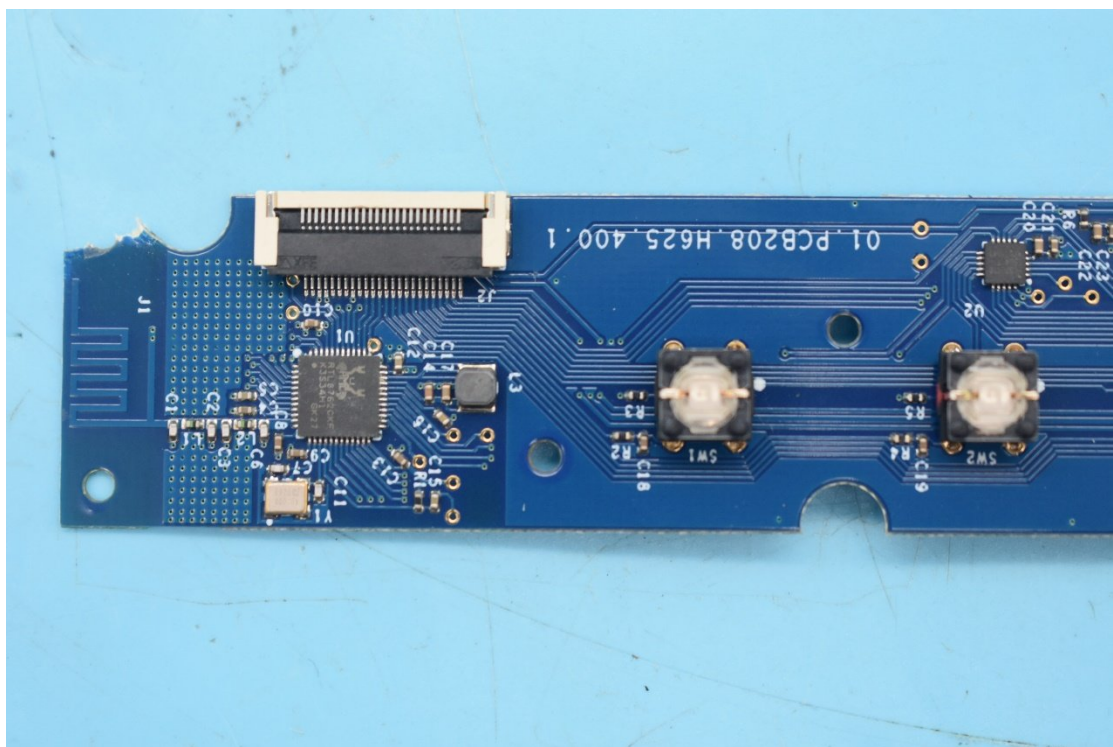

FCC ID:2AONI-VS20-8762C460

Internal Photos

1. EUT uncover view

2. Antenna view