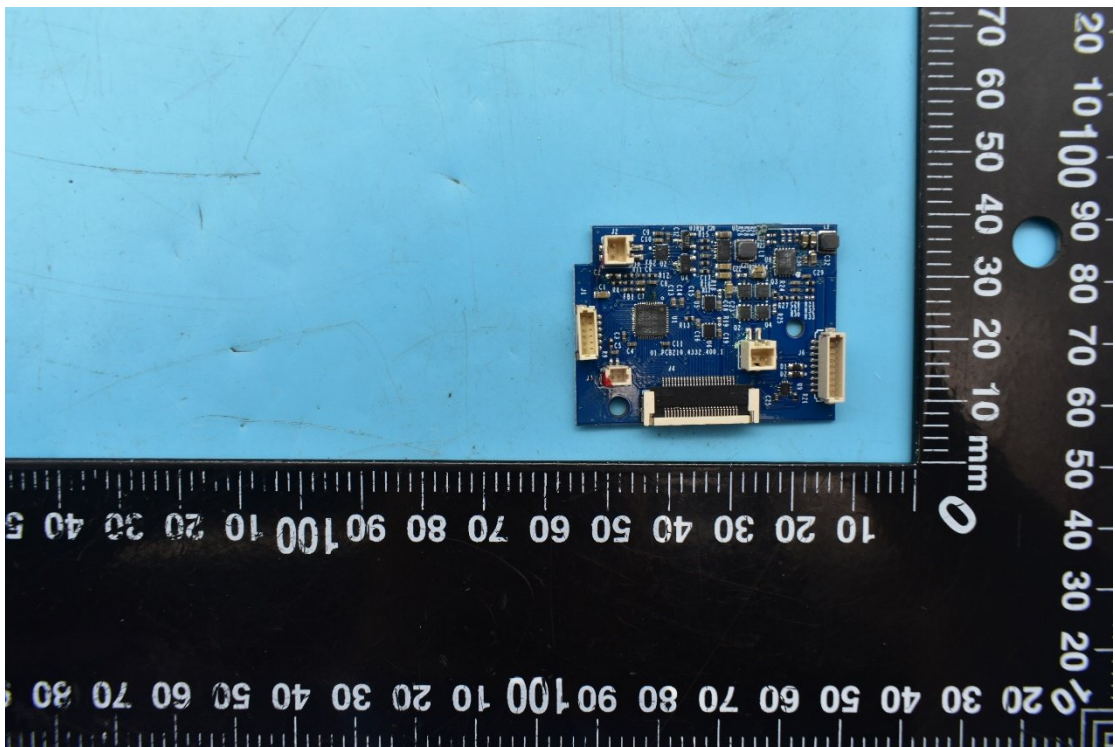

FCC ID:2AONI-VS20-8762C460

Internal Photos

1. EUT uncover view

2. Antenna view