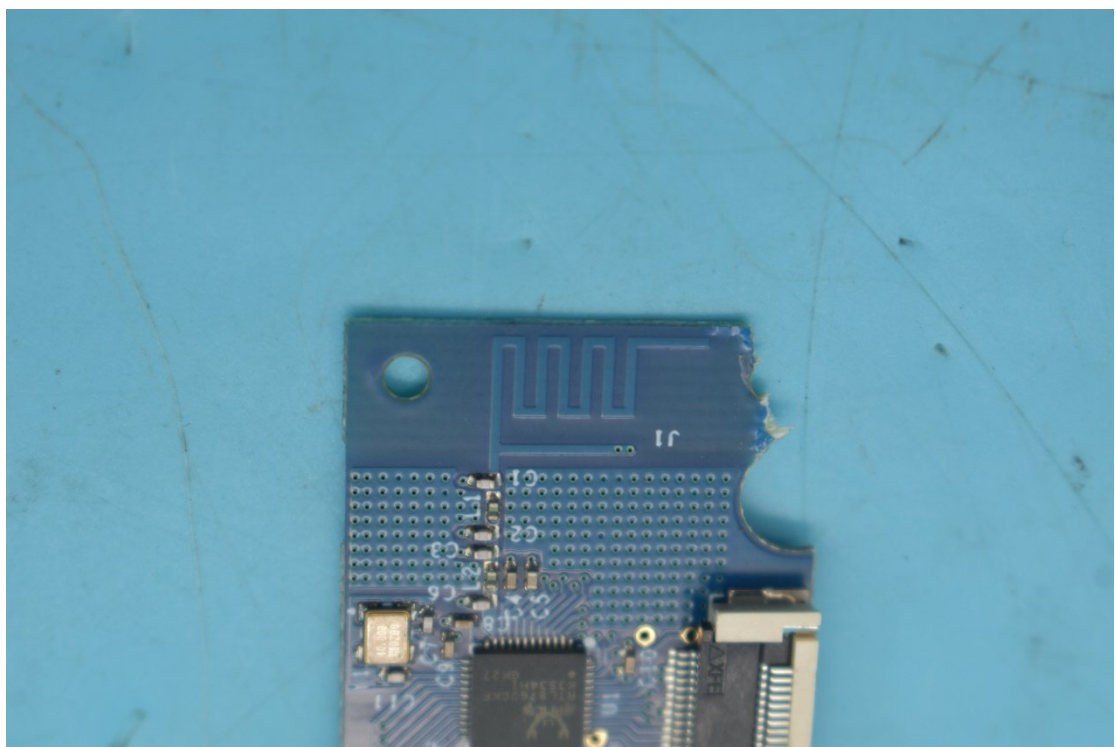

FCC ID:2AONI-VS20-8762C460

Internal Photos

1. EUT uncover view

2. Antenna view