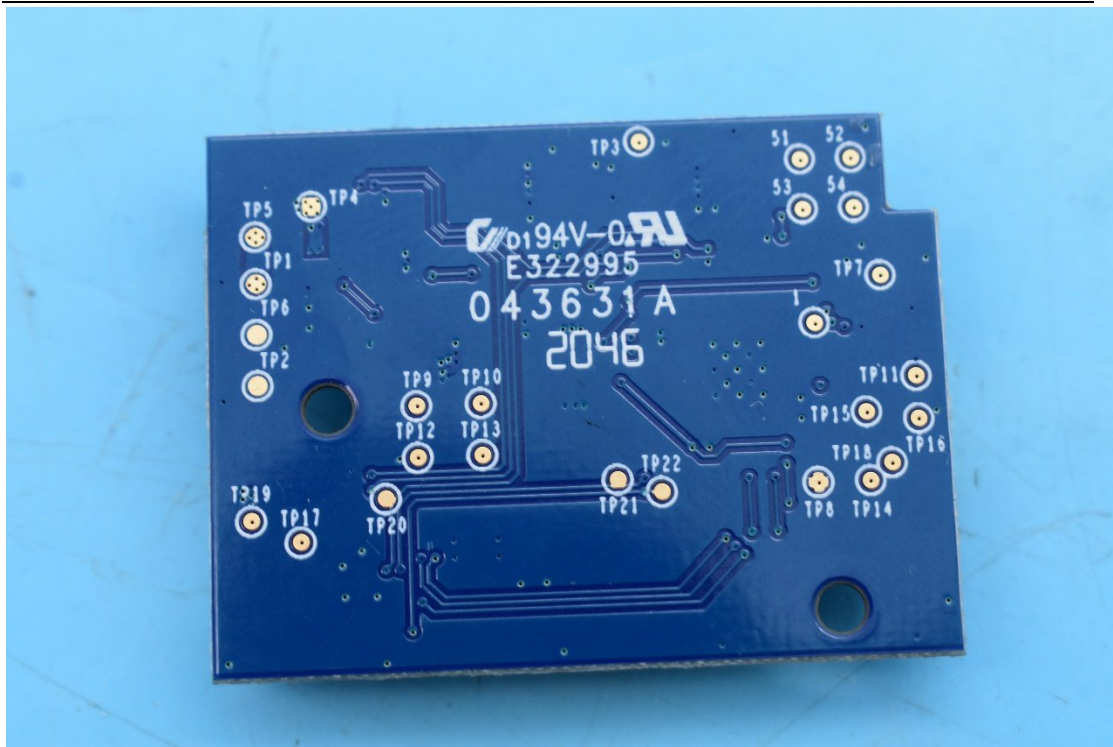

FCC ID:2AONI-VS20-8762C460

Internal Photos

1. EUT uncover view

2. Antenna view