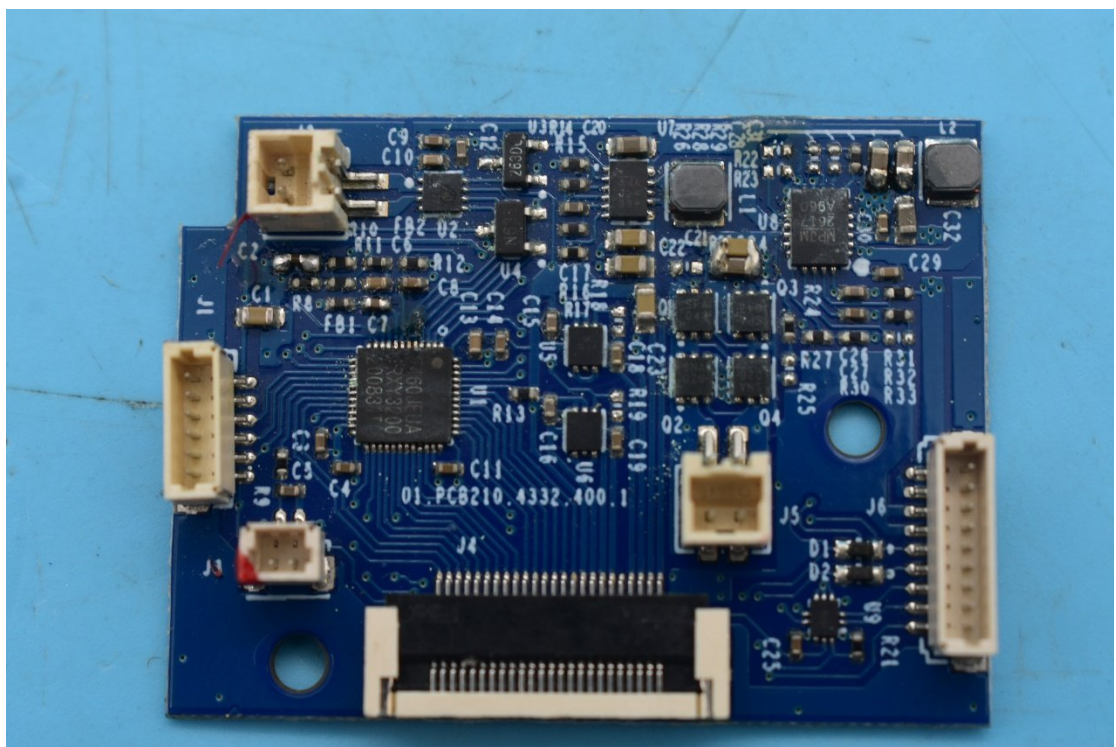

FCC ID:2AONI-VS20-8762C460

Internal Photos

1. EUT uncover view

2. Antenna view