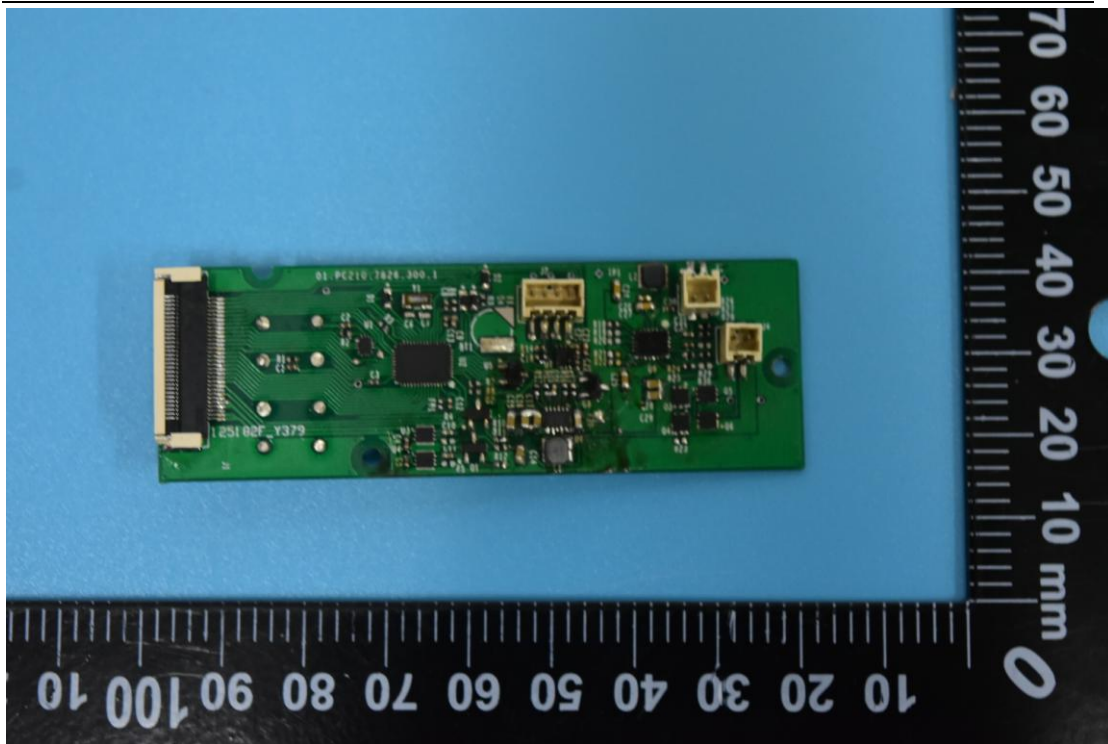

FCC ID: 2AONI-SR20-8762C460

Internal Photos

1. EUT uncover view

2. Antenna view