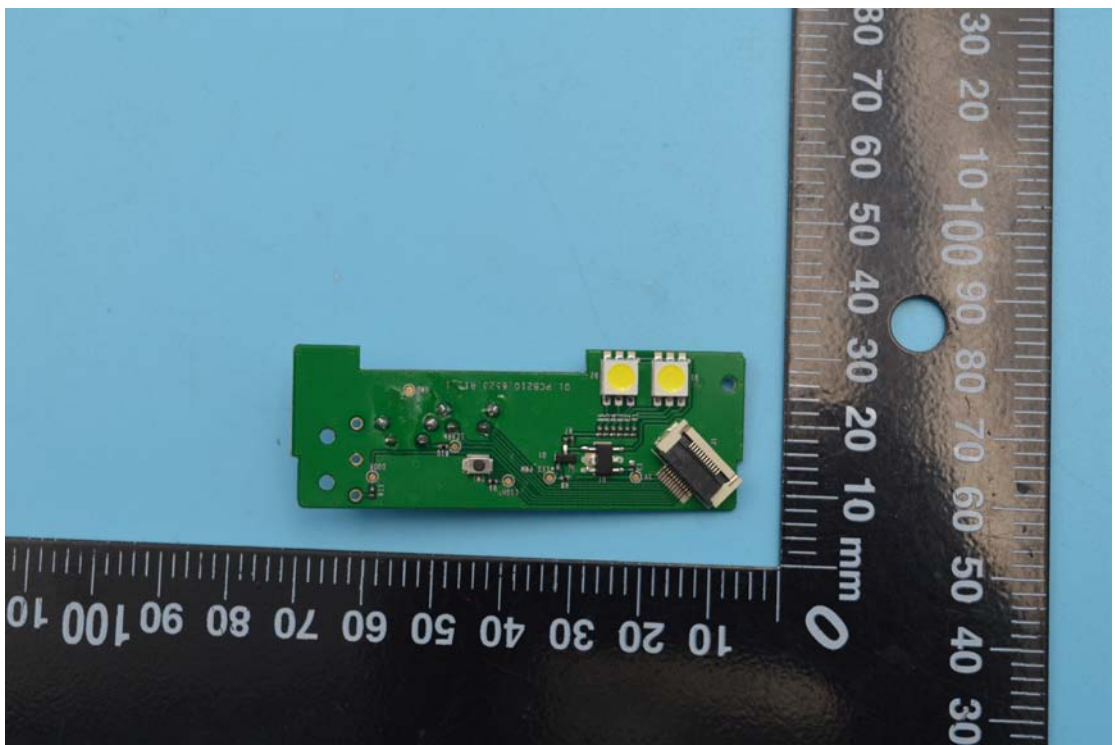

Model No.: PRO VT-BK

Internal Photos

1. EUT uncover view

2. Mainboard front view

3. Mainboard rear view

4. BT/433MHz antenna view

433MHz Antenna