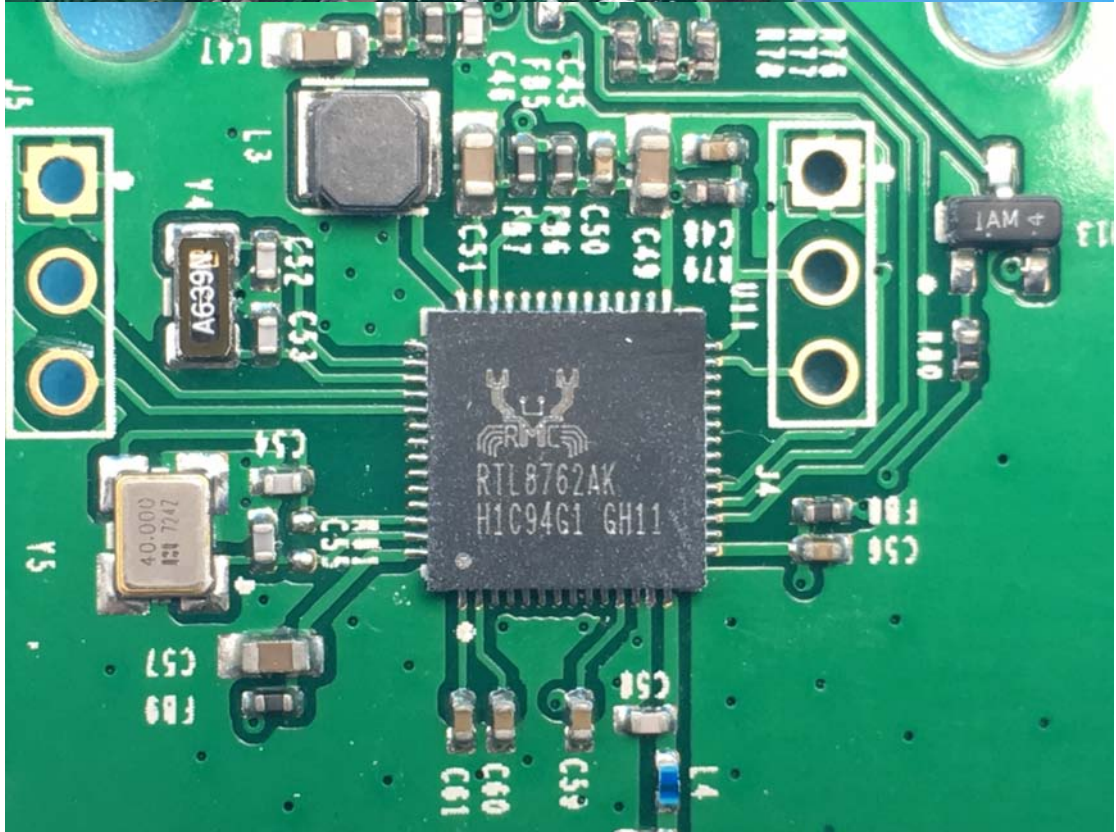

Model No.: PRO VT-BK

Internal Photos

1. EUT uncover view

2. Mainboard front view

3. Mainboard rear view

4. BT/433MHz antenna view

433MHz Antenna