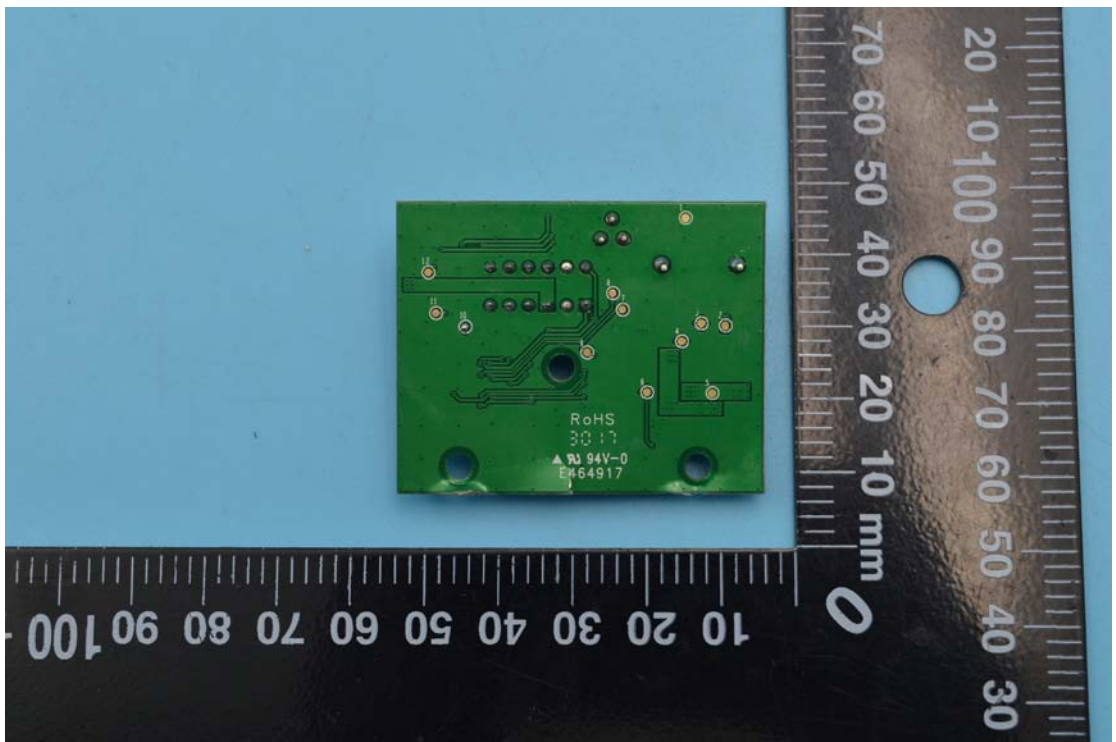

Model No.: PRO VT-BK

Internal Photos

1. EUT uncover view

2. Mainboard front view

3. Mainboard rear view

4. BT/433MHz antenna view

433MHz Antenna