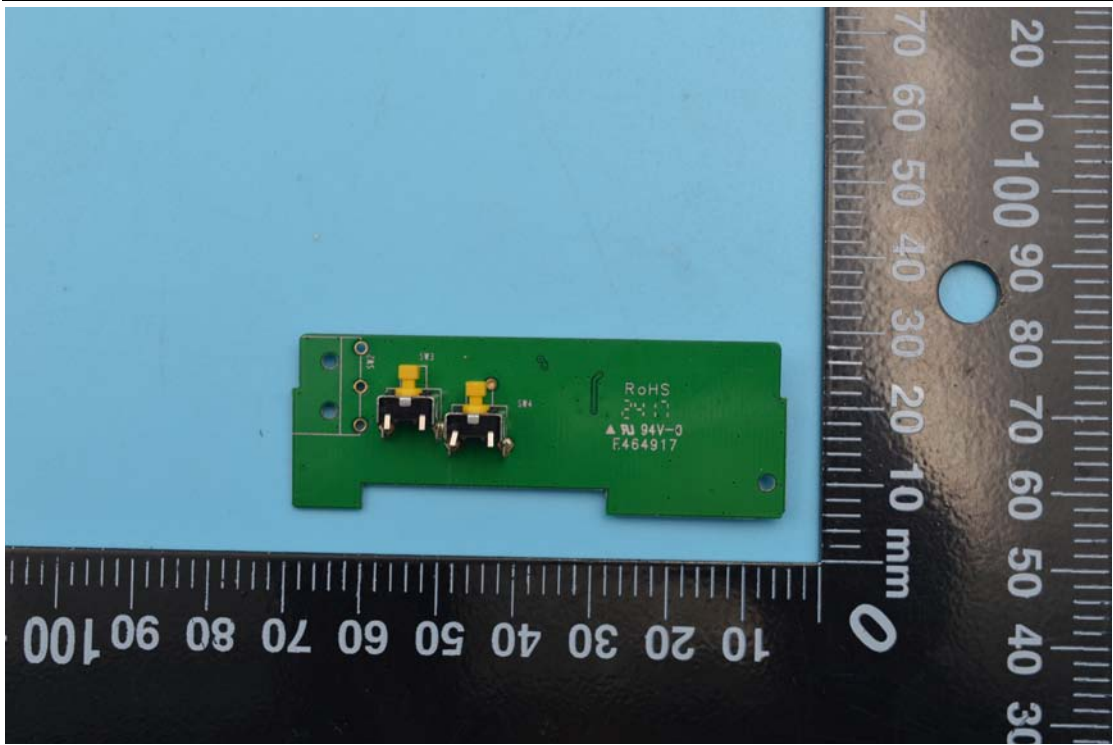

Model No.: PRO VT-BK

Internal Photos

1. EUT uncover view

2. Mainboard front view

3. Mainboard rear view

4. BT/433MHz antenna view

433MHz Antenna