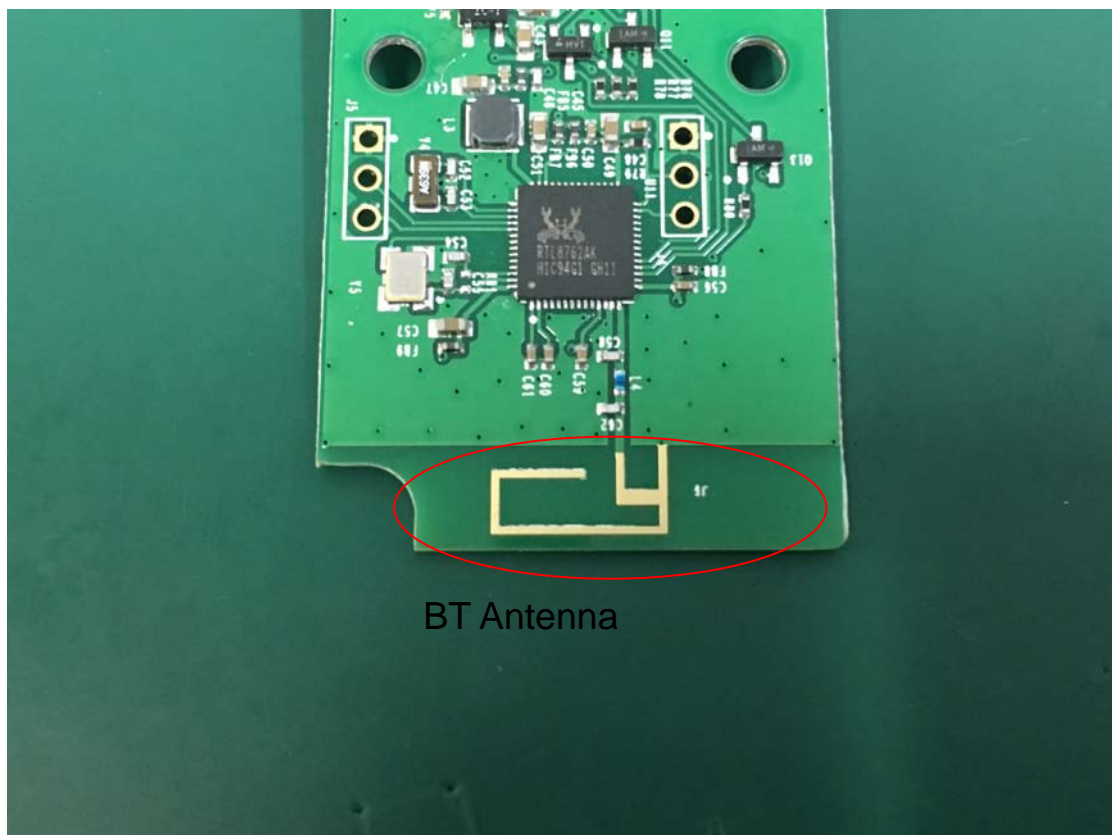

Model No.: PRO VT-BK

Internal Photos

1. EUT uncover view

2. Mainboard front view

3. Mainboard rear view

4. BT/433MHz antenna view

433MHz Antenna