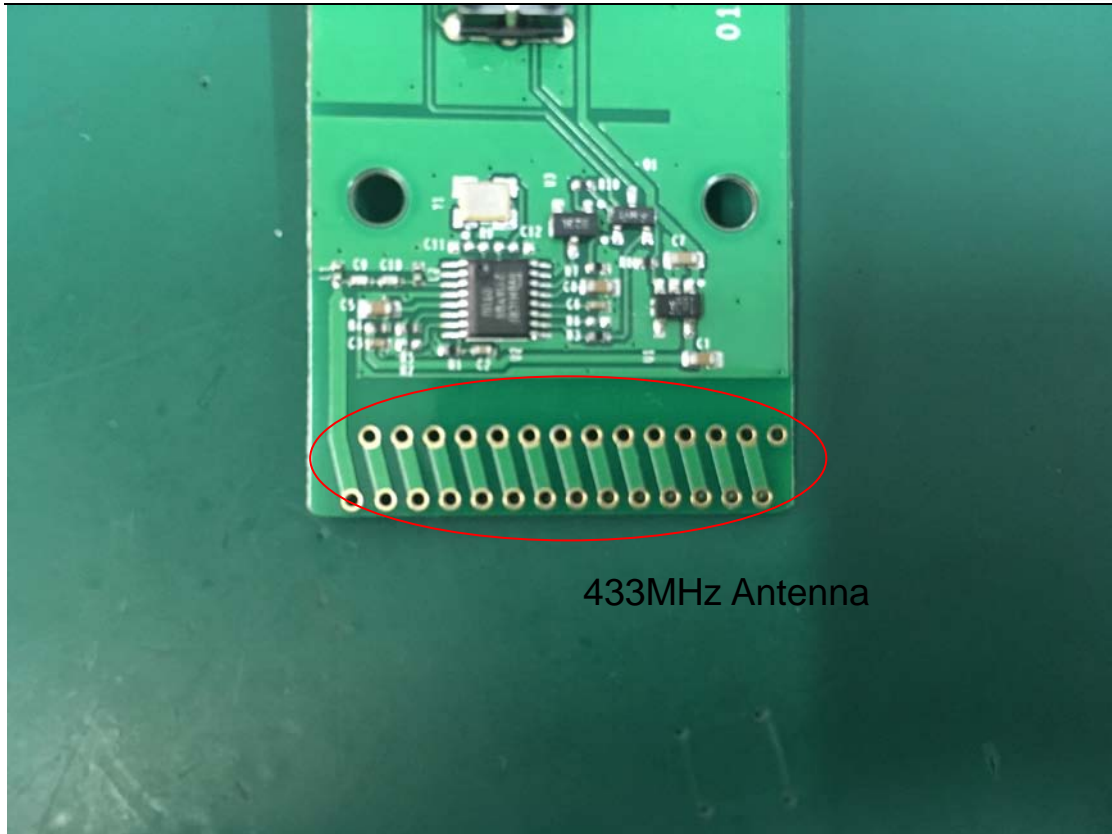

Model No.: PRO VT-BK

Internal Photos

1. EUT uncover view

2. Mainboard front view

3. Mainboard rear view

4. BT/433MHz antenna view

433MHz Antenna