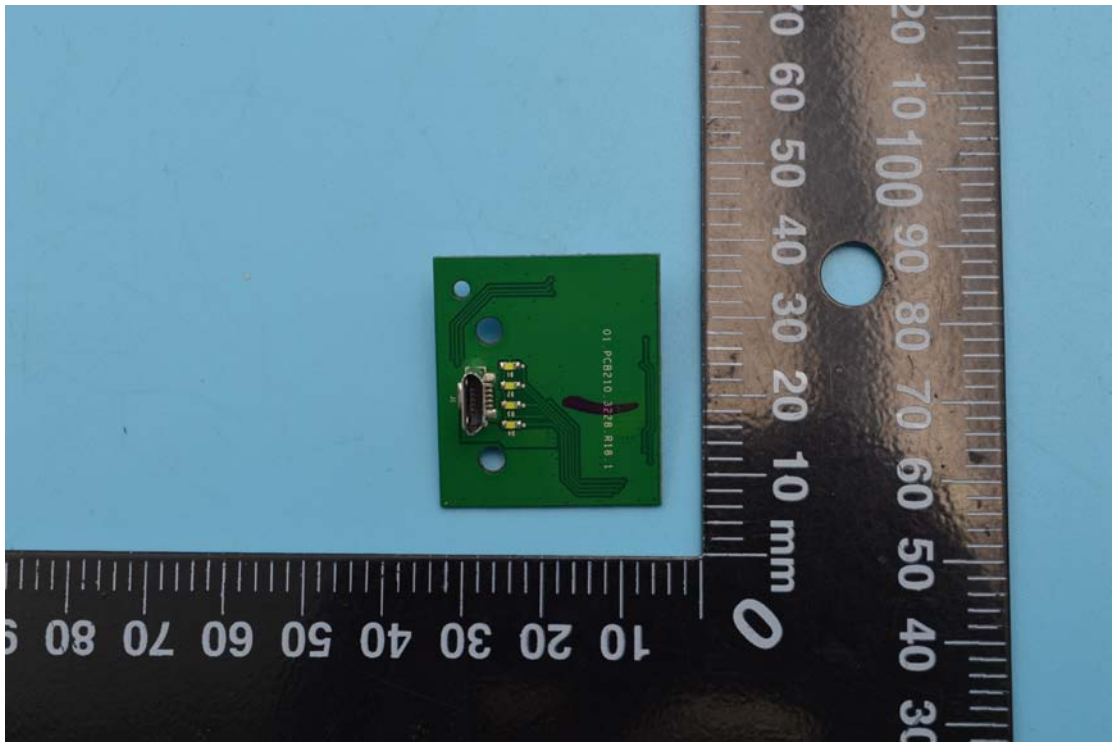

Model No.: PRO VT-BK

Internal Photos

1. EUT uncover view

2. Mainboard front view

3. Mainboard rear view

4. BT/433MHz antenna view

433MHz Antenna