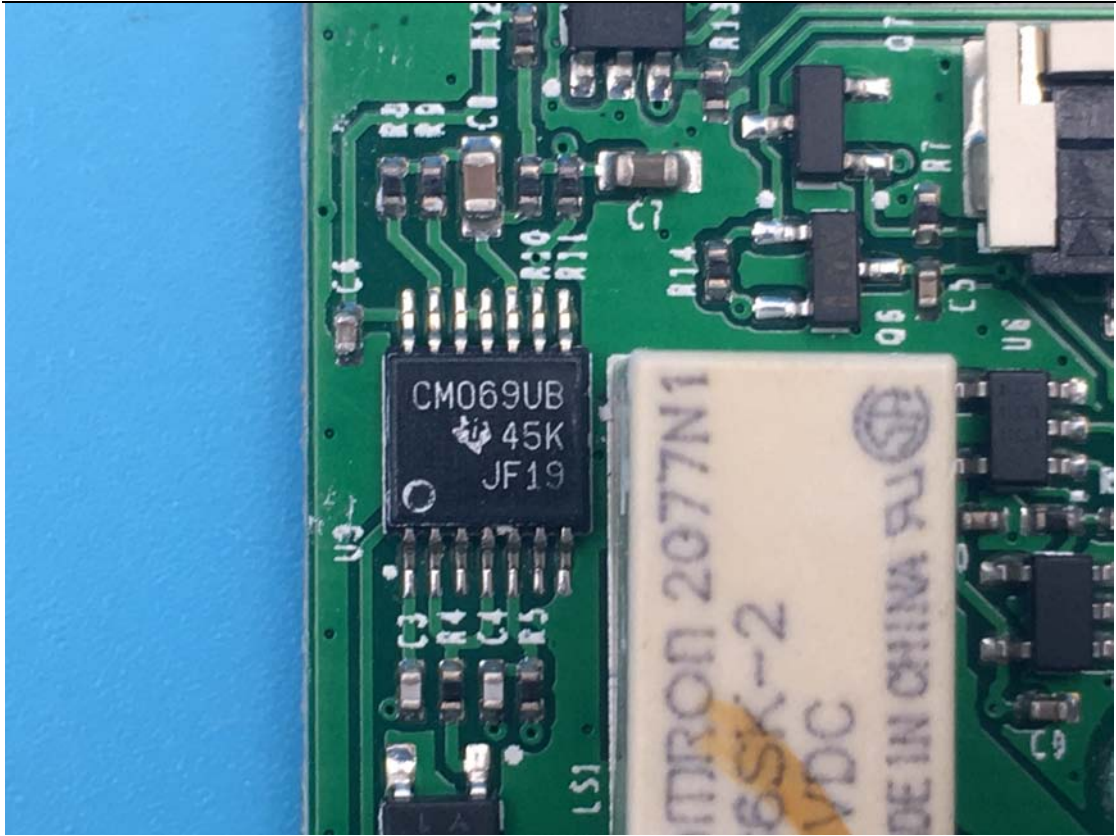

Model No.: PRO VT-BK

Internal Photos

1. EUT uncover view

2. Mainboard front view

3. Mainboard rear view

4. BT/433MHz antenna view

433MHz Antenna