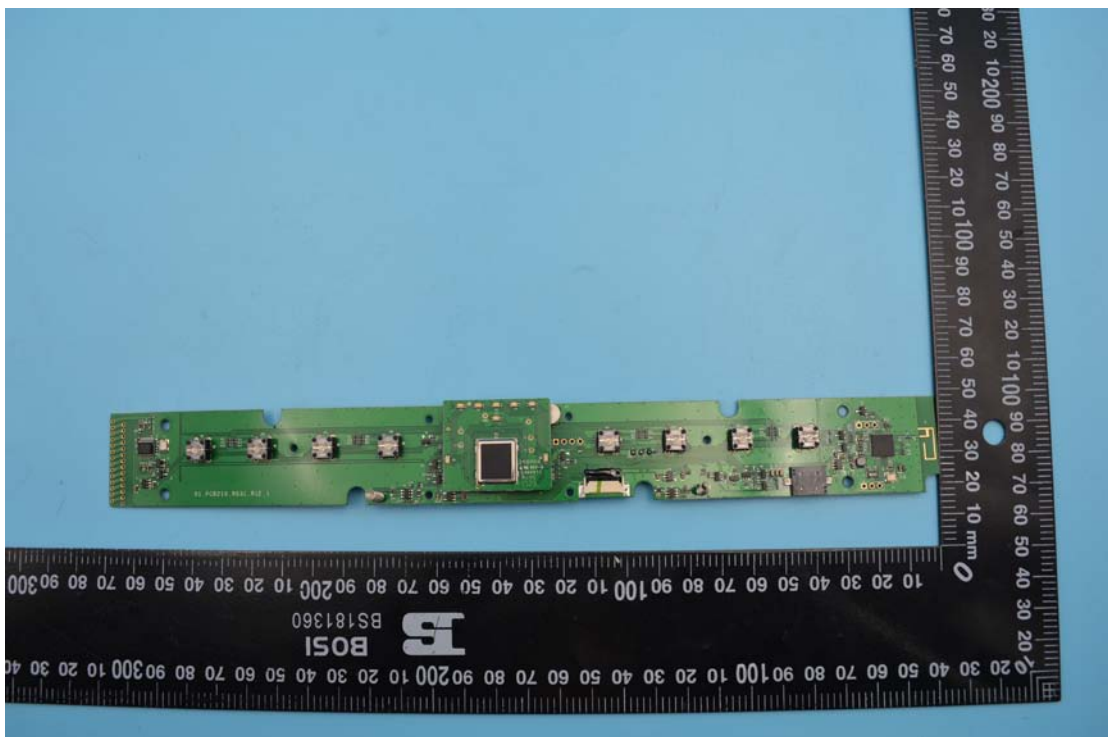

Model No.: PRO VT-BK

Internal Photos

1. EUT uncover view

2. Mainboard front view

3. Mainboard rear view

4. BT/433MHz antenna view

433MHz Antenna