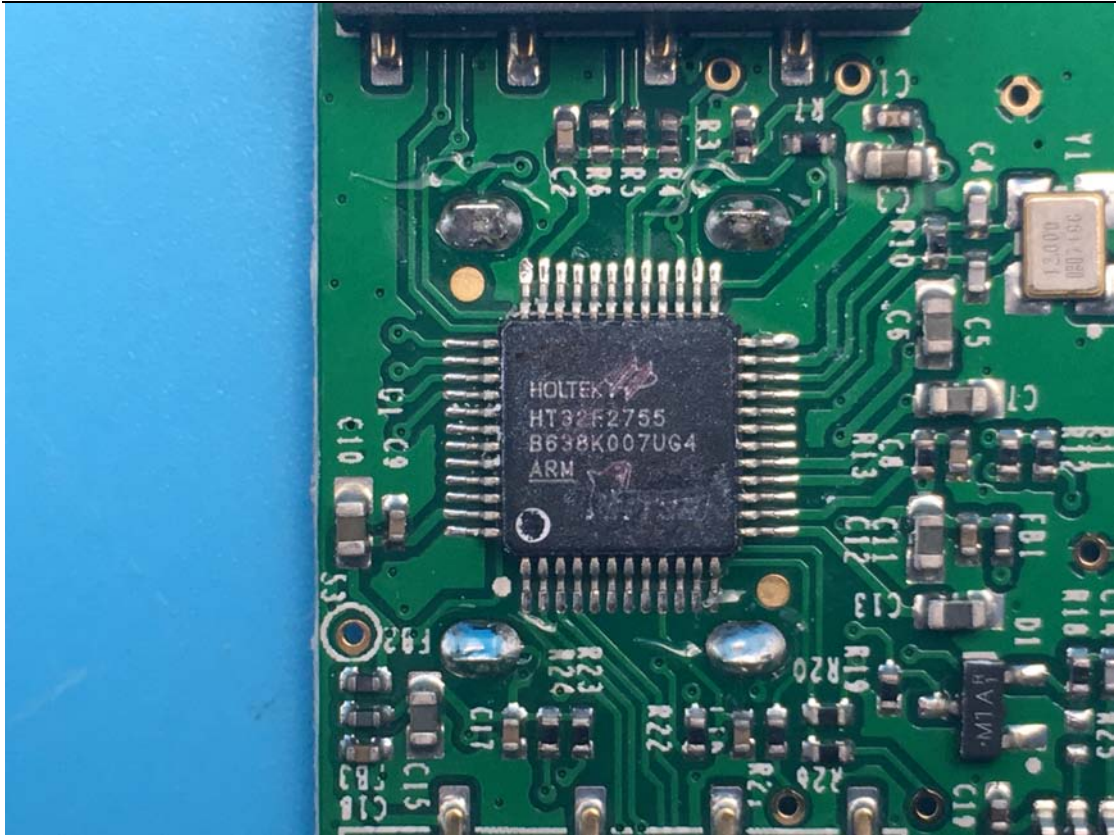

Model No.: PRO VT-BK

Internal Photos

1. EUT uncover view

2. Mainboard front view

3. Mainboard rear view

4. BT/433MHz antenna view

433MHz Antenna