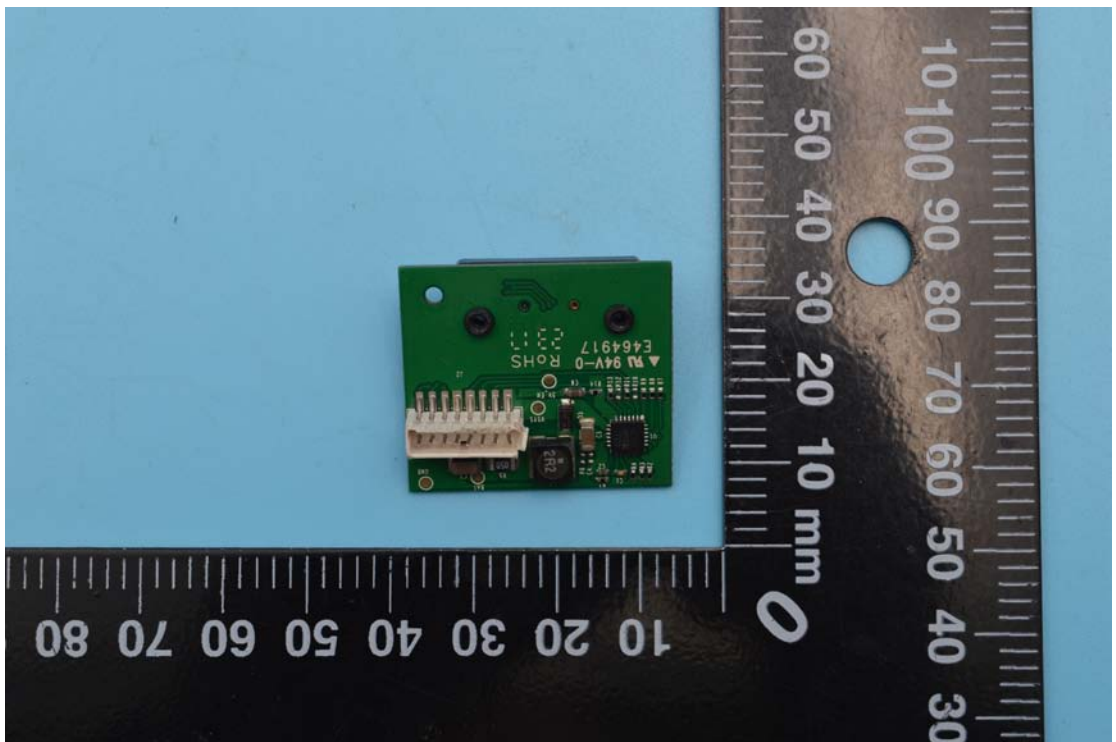

Model No.: PRO VT-BK

Internal Photos

1. EUT uncover view

2. Mainboard front view

3. Mainboard rear view

4. BT/433MHz antenna view

433MHz Antenna