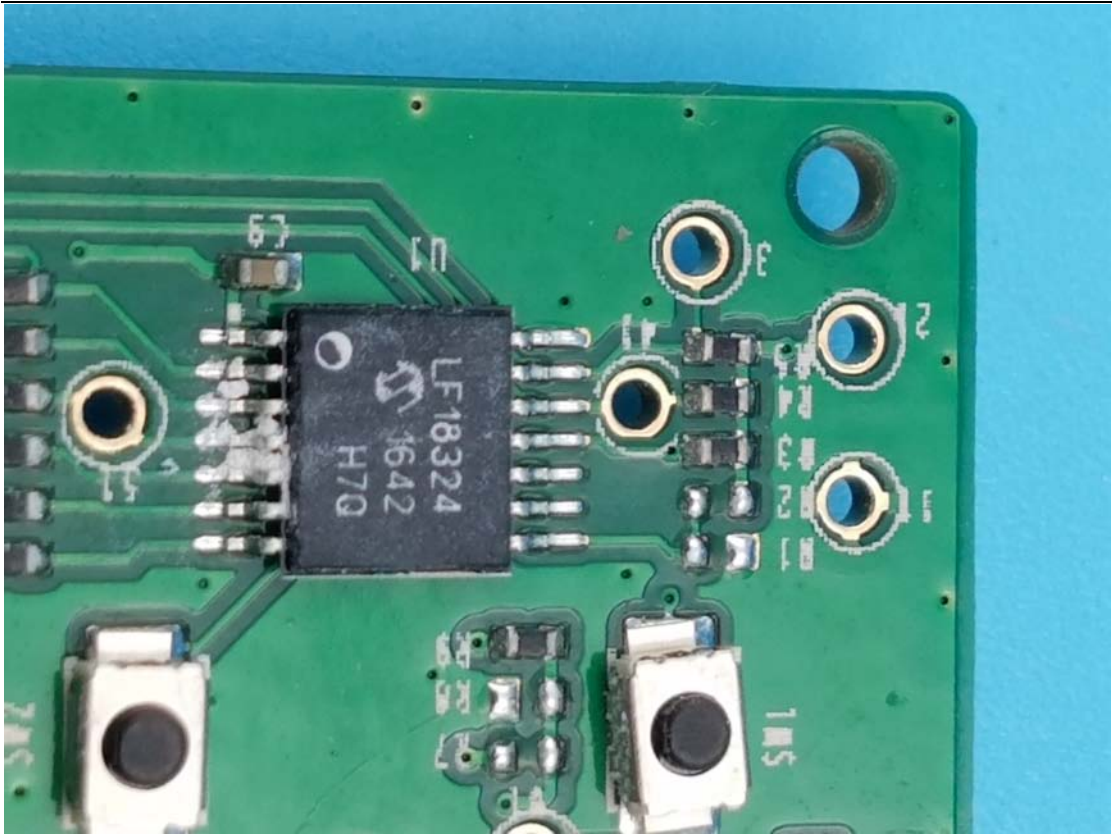

FCC ID: 2AONI-PRO-VSKP01

Internal Photos

1. EUT uncover view

2. Mainboard front view

3. Mainboard rear view

4. 433MHz antenna view