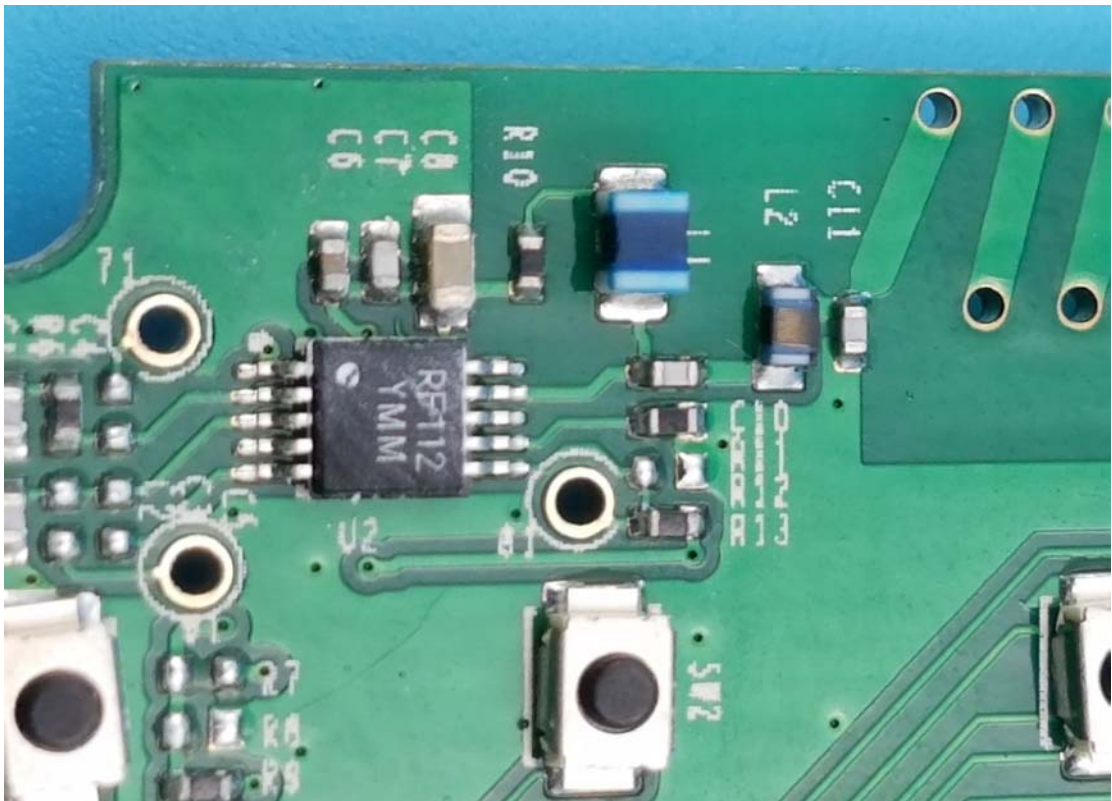

FCC ID: 2AONI-PRO-VSKP01

Internal Photos

1. EUT uncover view

2. Mainboard front view

3. Mainboard rear view

4. 433MHz antenna view