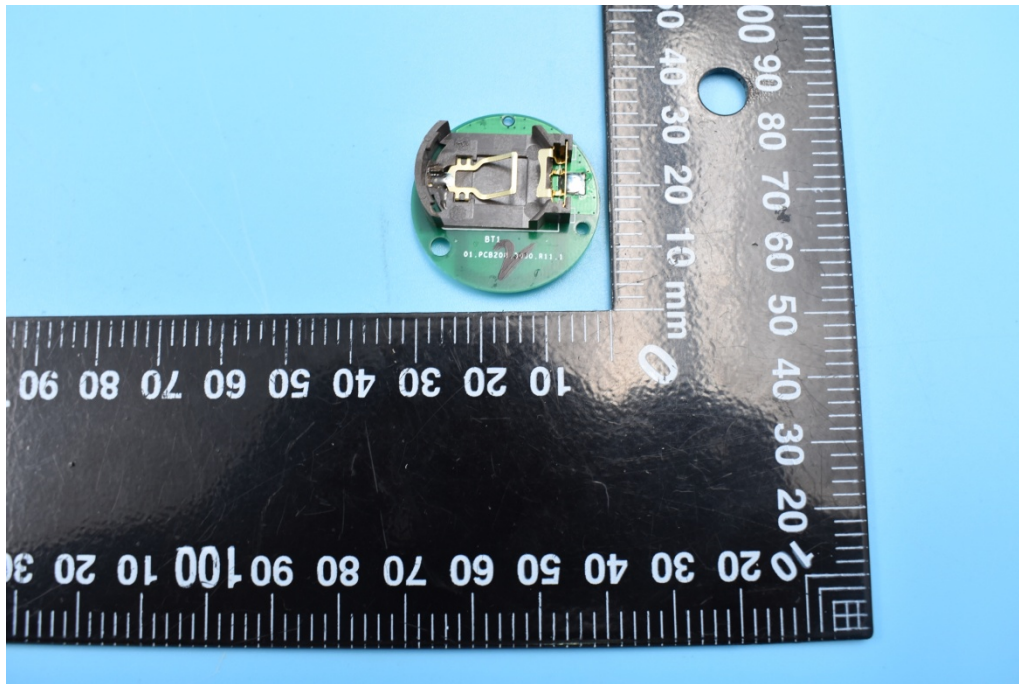

FCC ID: 2AONI-PRO-VSKN01

Internal Photos

1. EUT uncover view

2. Mainboard front view

3. Mainboard rear view

4. 433MHz antenna view