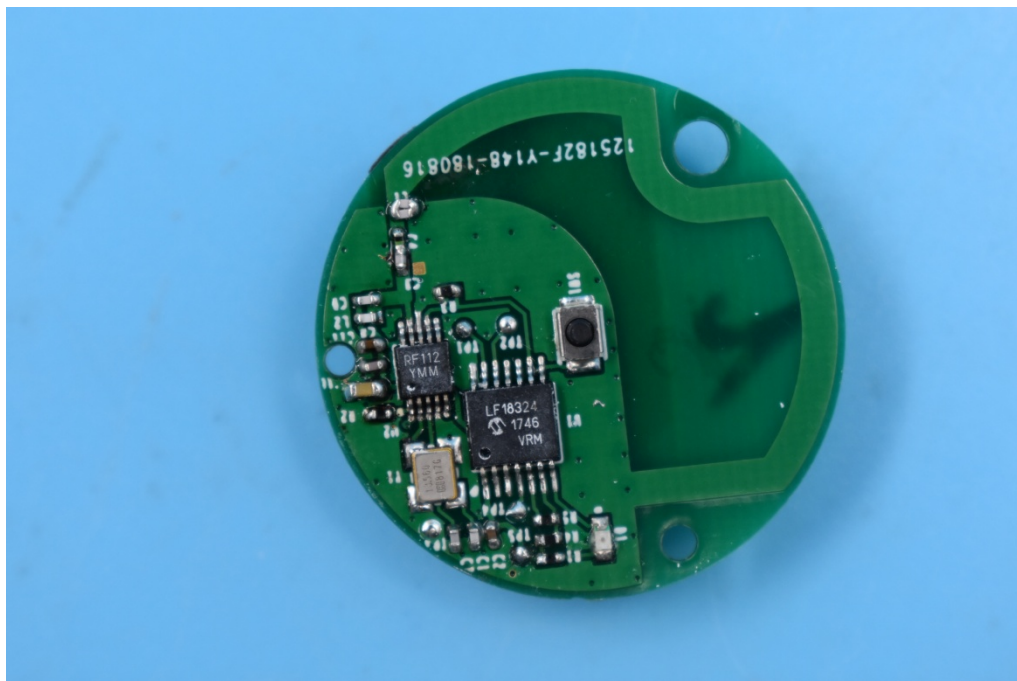

FCC ID: 2AONI-PRO-VSKN01

Internal Photos

1. EUT uncover view

2. Mainboard front view

3. Mainboard rear view

4. 433MHz antenna view