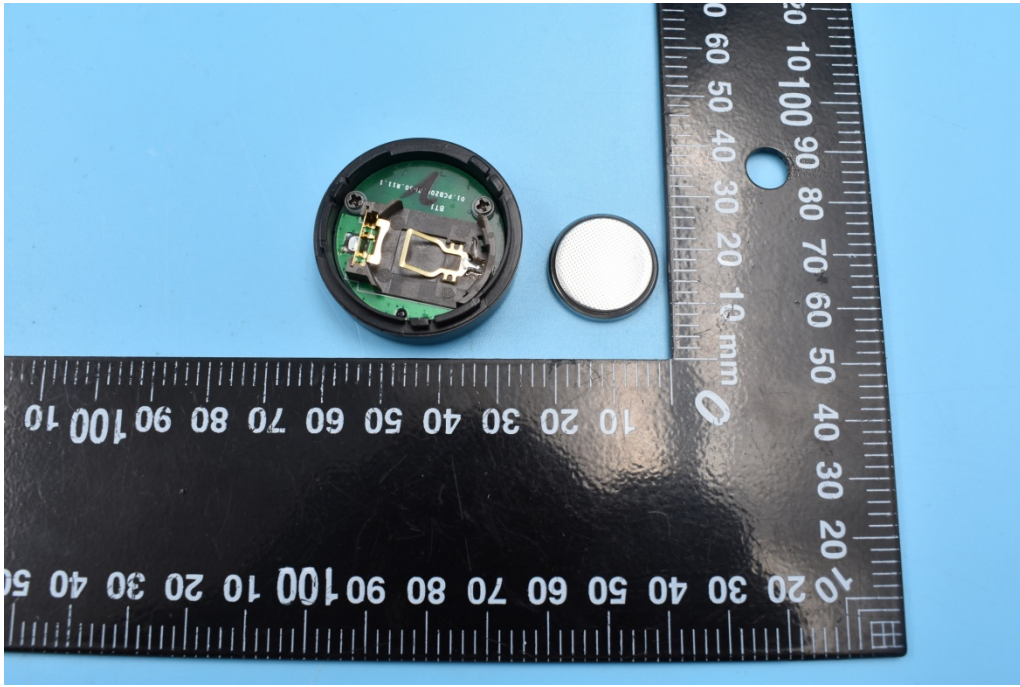

FCC ID: 2AONI-PRO-VSKN01

Internal Photos

1. EUT uncover view

2. Mainboard front view

3. Mainboard rear view

4. 433MHz antenna view