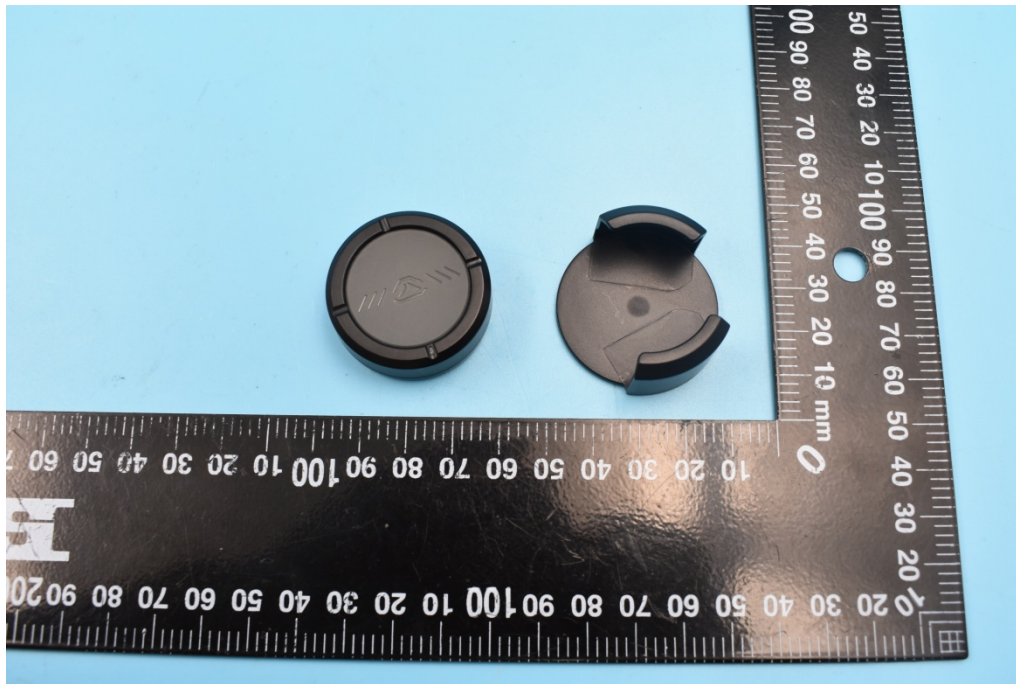

FCC ID: 2AONI-PRO-VSKN01

Internal Photos

1. EUT uncover view

2. Mainboard front view

3. Mainboard rear view

4. 433MHz antenna view