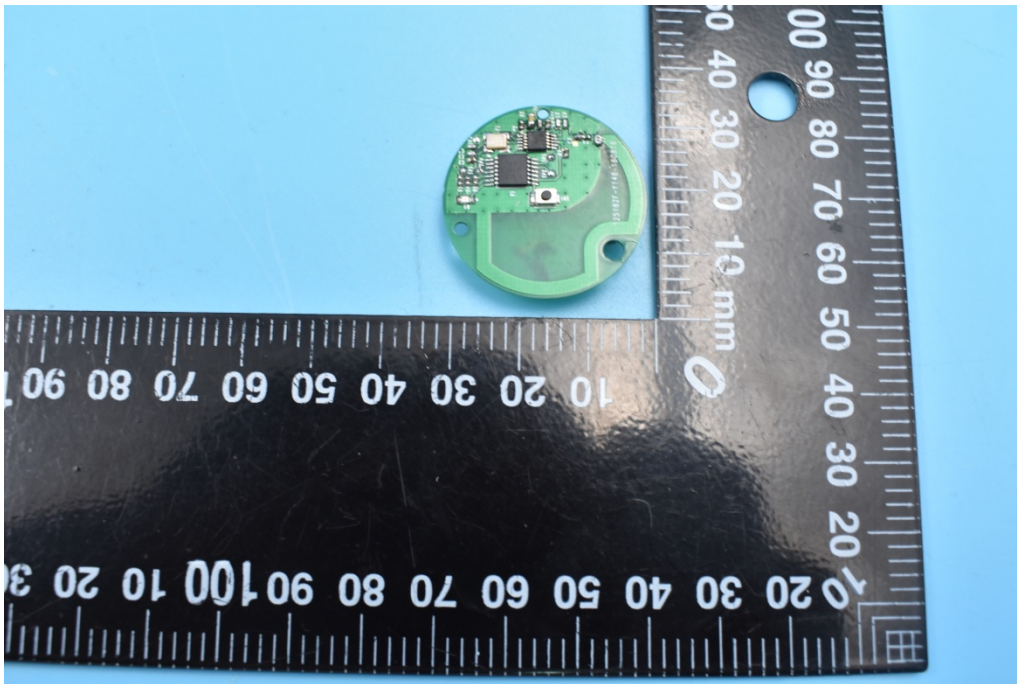

FCC ID: 2AONI-PRO-VSKN01

Internal Photos

1. EUT uncover view

2. Mainboard front view

3. Mainboard rear view

4. 433MHz antenna view