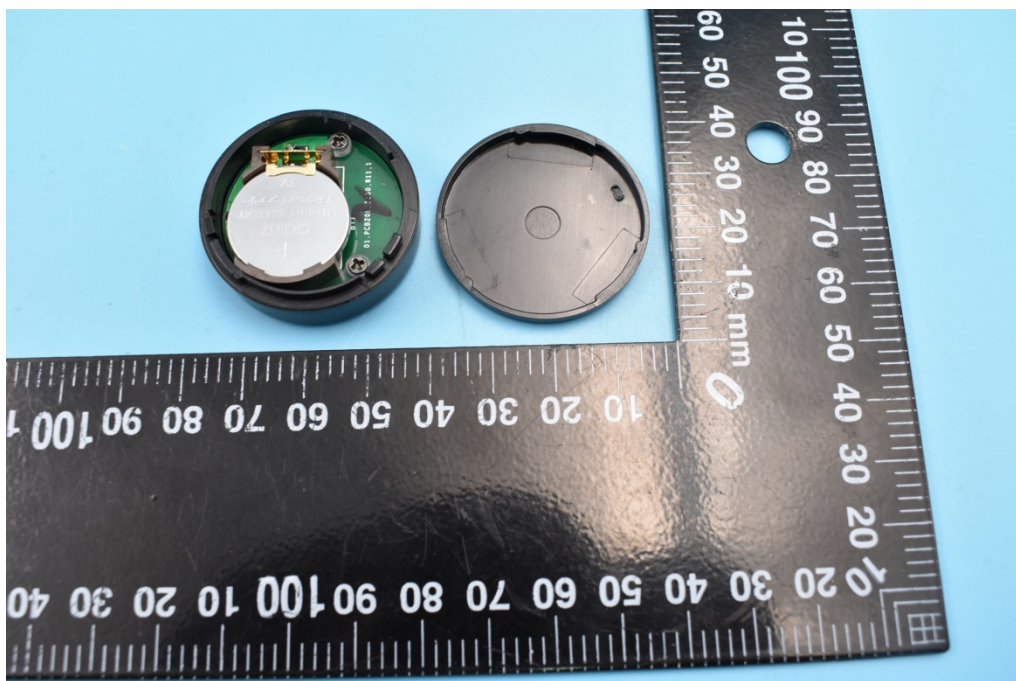

FCC ID: 2AONI-PRO-VSKN01

Internal Photos

1. EUT uncover view

2. Mainboard front view

3. Mainboard rear view

4. 433MHz antenna view