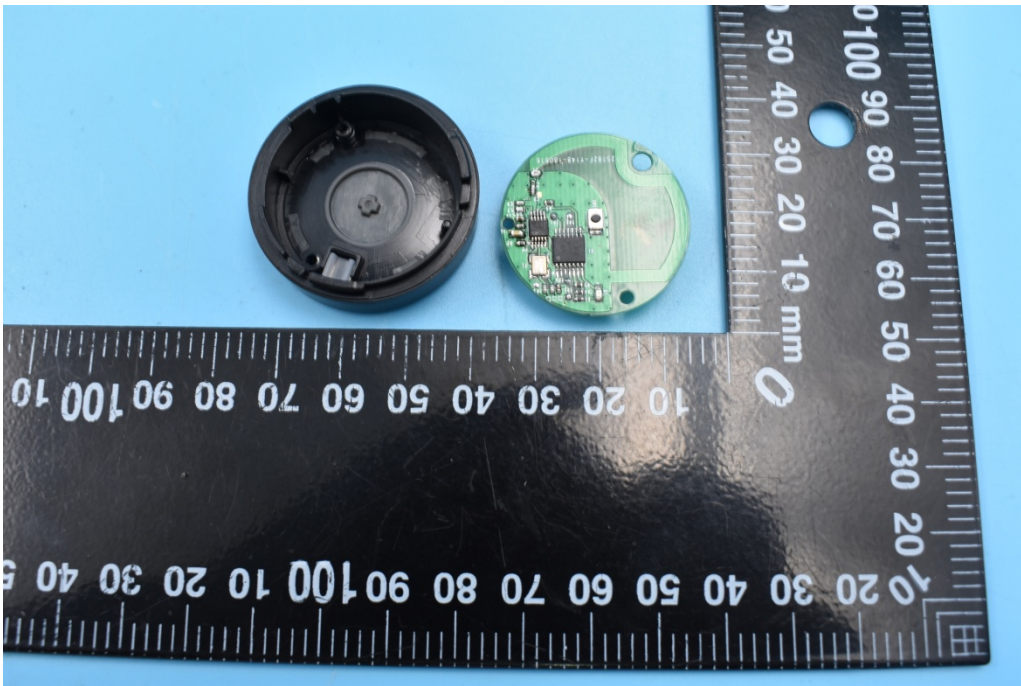

FCC ID: 2AONI-PRO-VSKN01

Internal Photos

1. EUT uncover view

2. Mainboard front view

3. Mainboard rear view

4. 433MHz antenna view