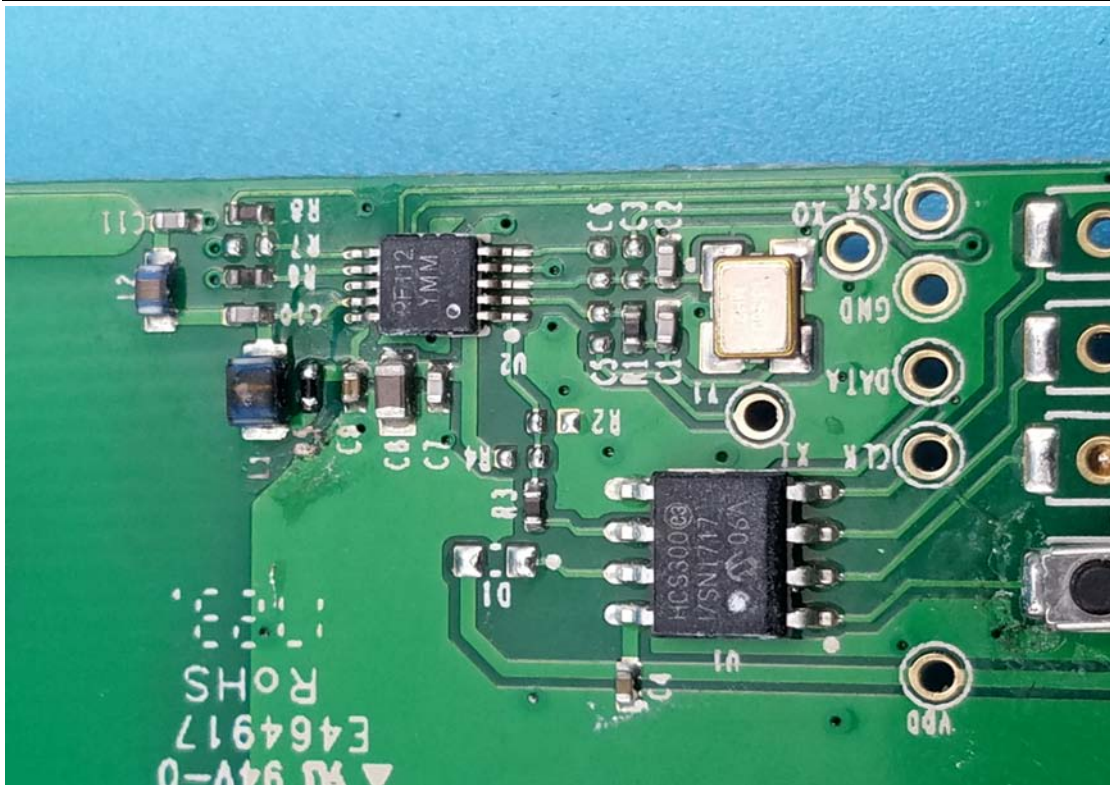

FCC ID: 2AONI-PRO-VSK01

Internal Photos

1. EUT uncover view

2. Mainboard front view

3. Mainboard rear view

4. 433MHz antenna view