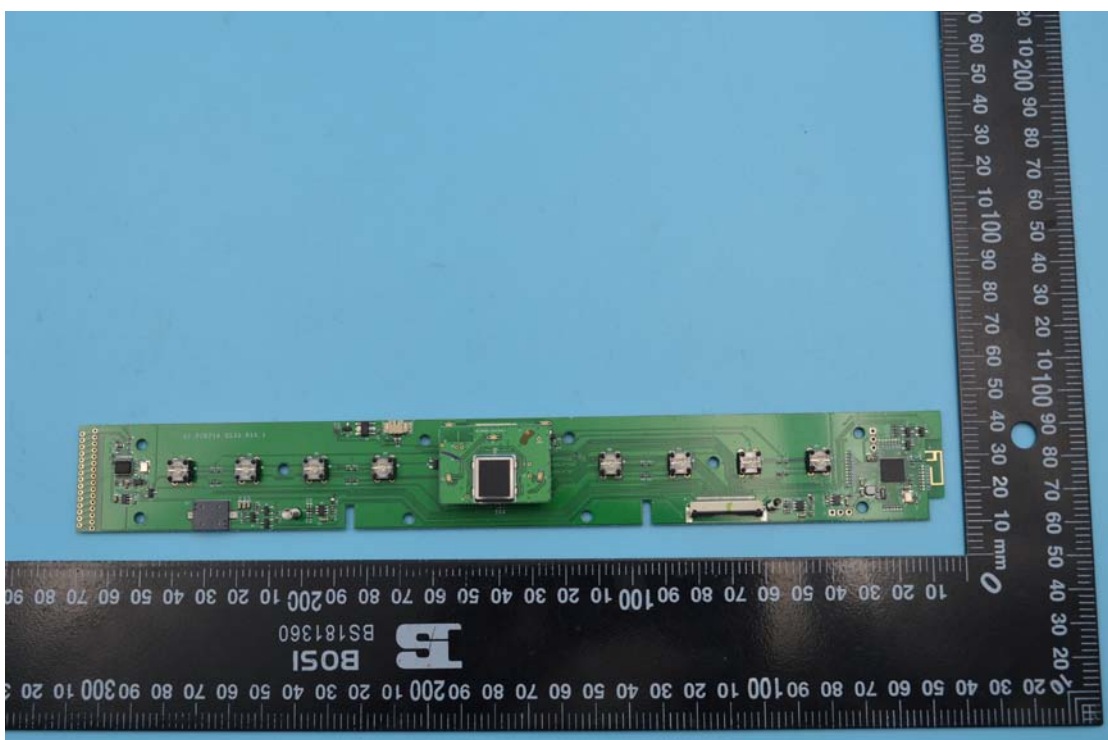

Model No.: PRO MX-BK

Internal Photos

1. EUT uncover view

2. Mainboard front view

3. Mainboard rear view

4. BT/433MHz antenna view