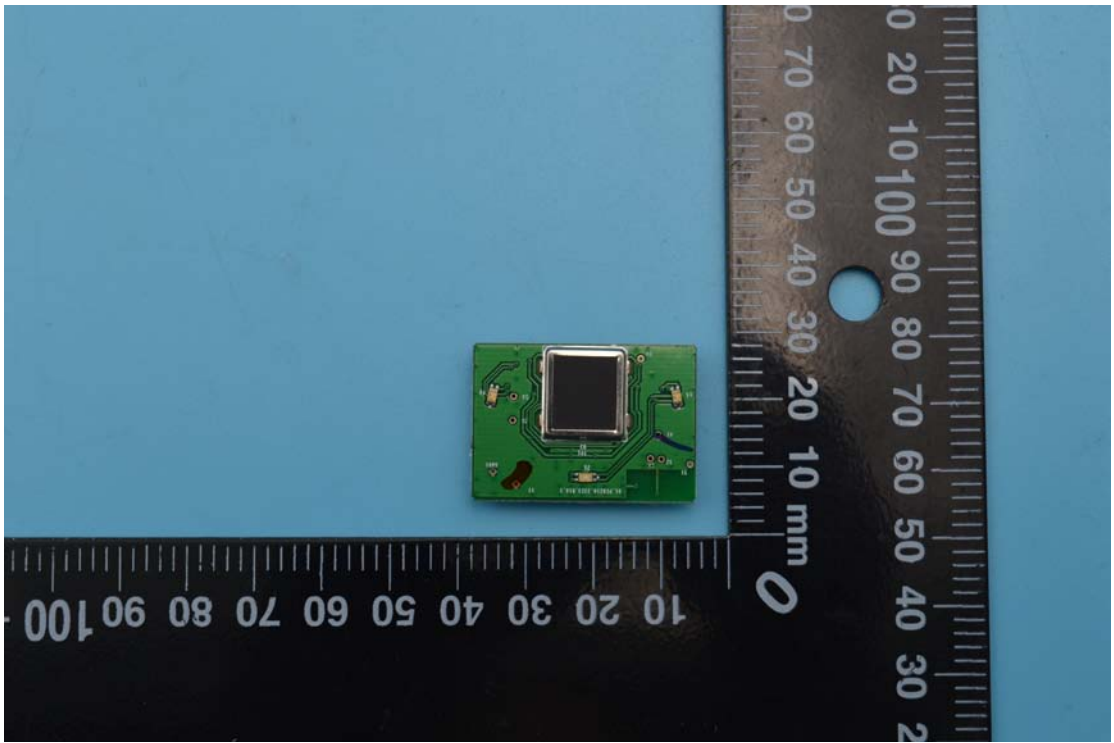

Model No.: PRO MX-BK

Internal Photos

1. EUT uncover view

2. Mainboard front view

3. Mainboard rear view

4. BT/433MHz antenna view