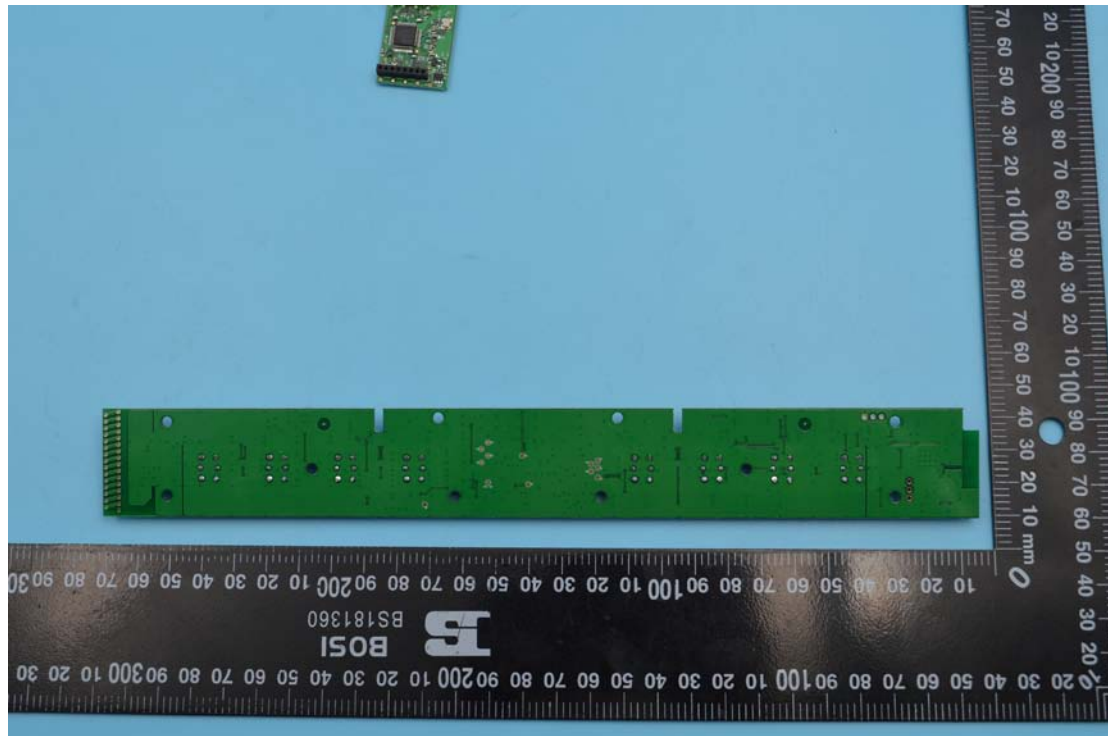

Model No.: PRO MX-BK

Internal Photos

1. EUT uncover view

2. Mainboard front view

3. Mainboard rear view

4. BT/433MHz antenna view