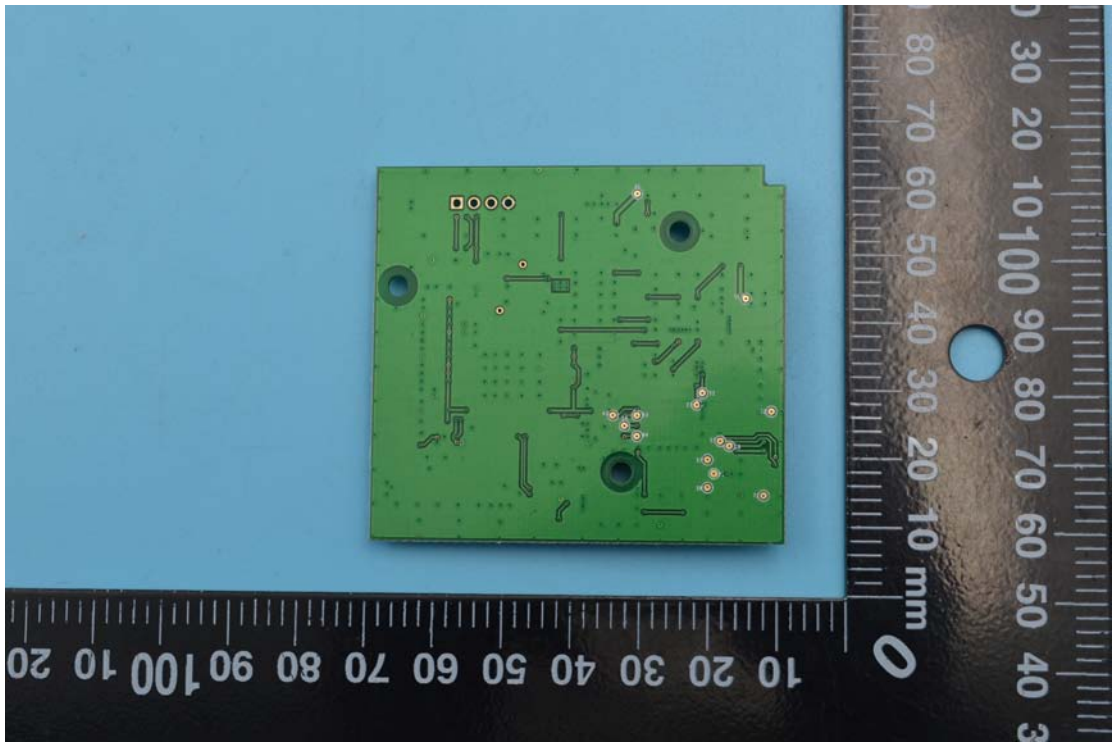

Model No.: PRO MX-BK

Internal Photos

1. EUT uncover view

2. Mainboard front view

3. Mainboard rear view

4. BT/433MHz antenna view