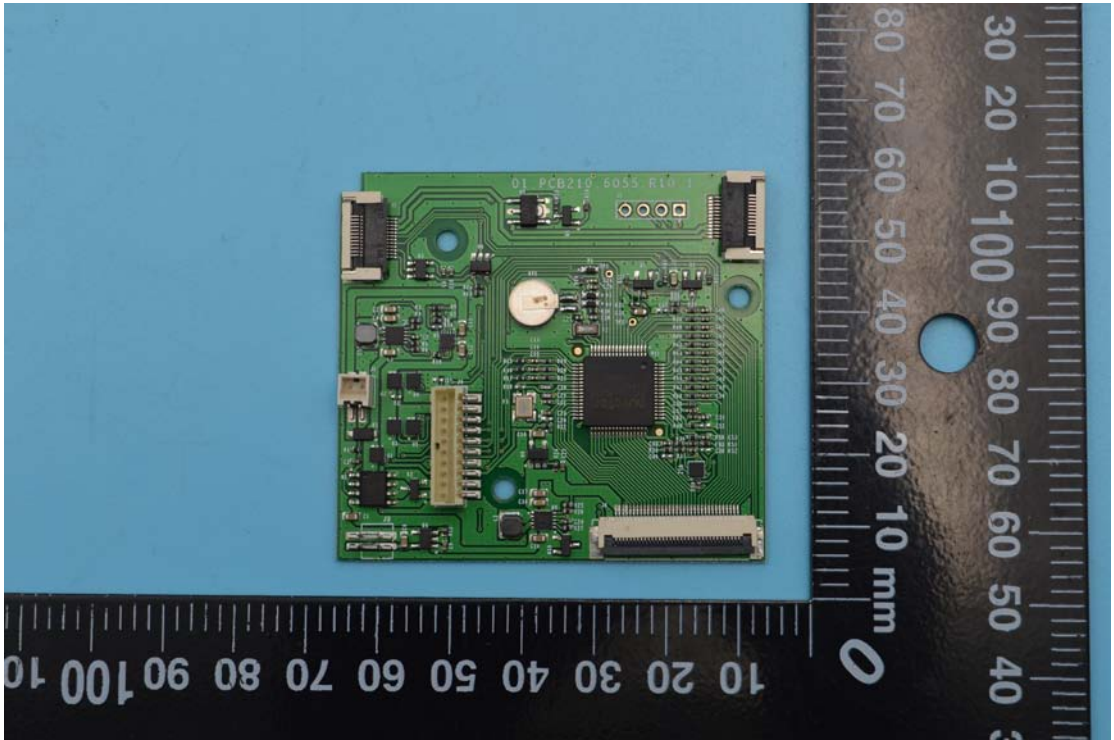

Model No.: PRO MX-BK

Internal Photos

1. EUT uncover view

2. Mainboard front view

3. Mainboard rear view

4. BT/433MHz antenna view