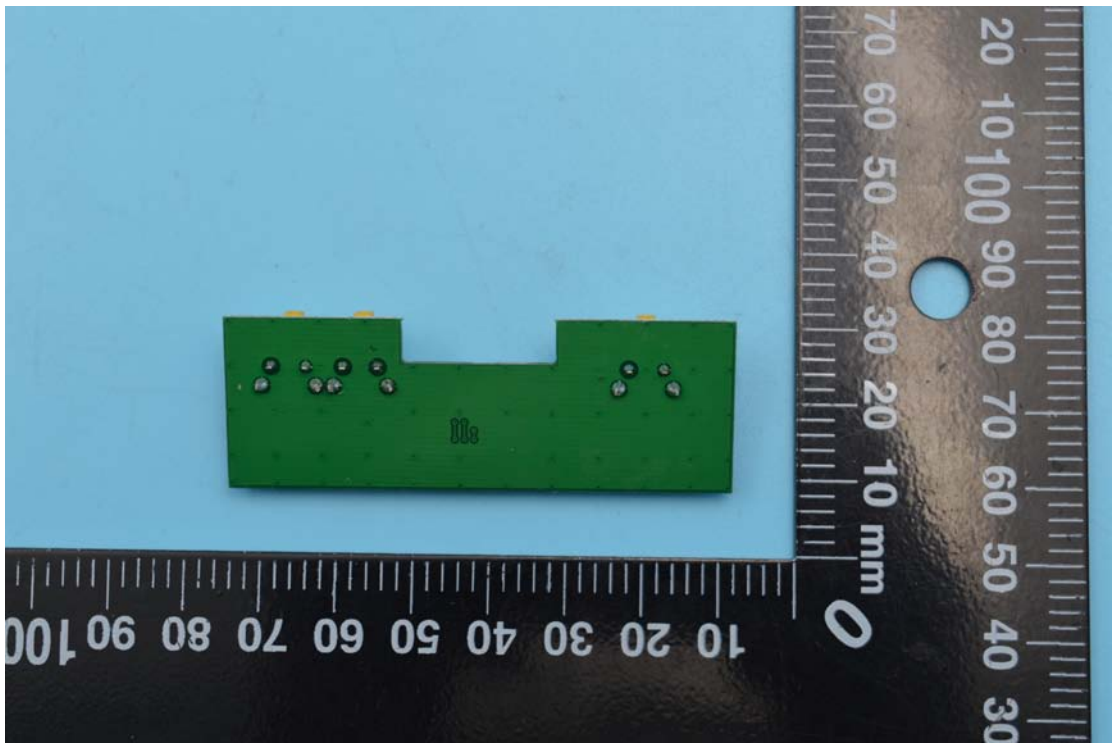

Model No.: PRO MX-BK

Internal Photos

1. EUT uncover view

2. Mainboard front view

3. Mainboard rear view

4. BT/433MHz antenna view