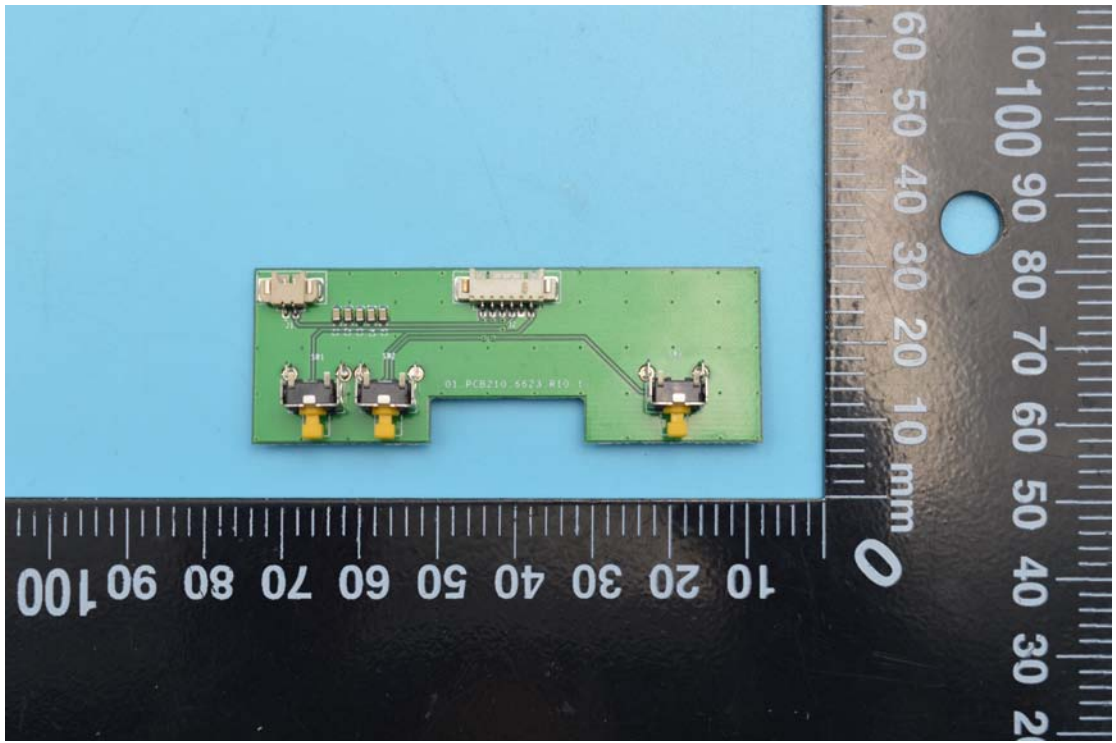

Model No.: PRO MX-BK

Internal Photos

1. EUT uncover view

2. Mainboard front view

3. Mainboard rear view

4. BT/433MHz antenna view