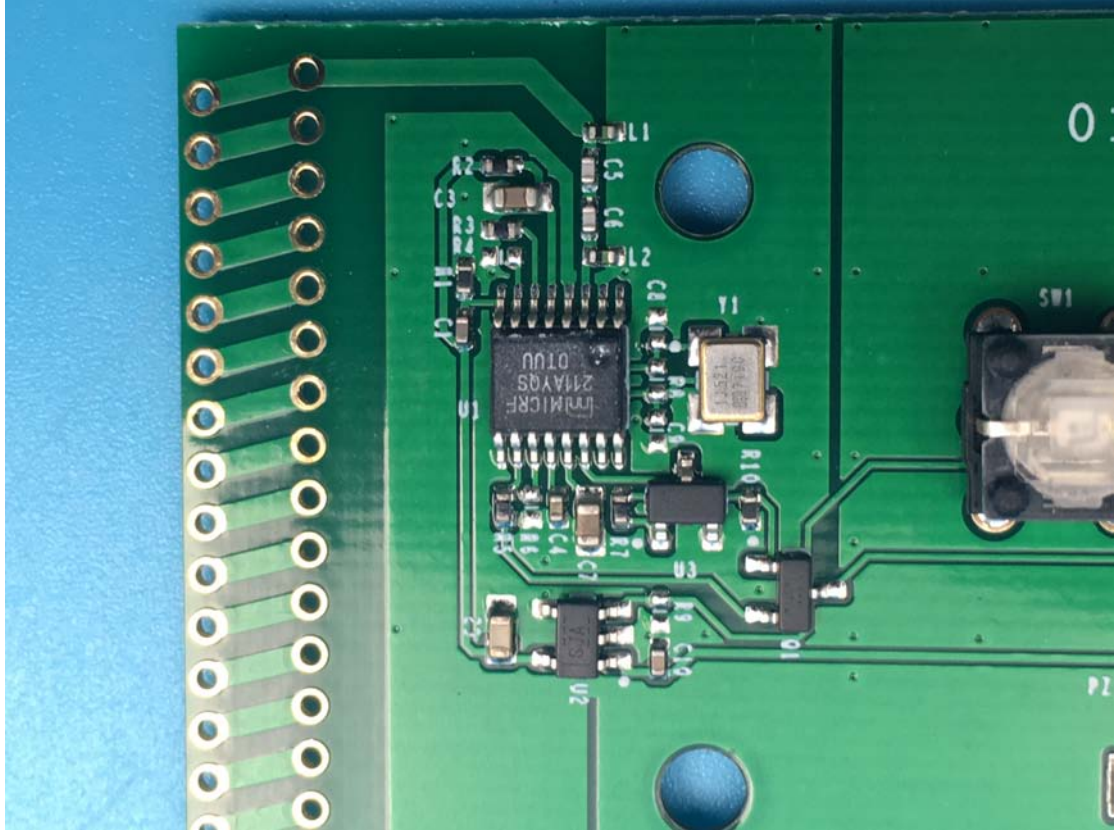

Model No.: PRO MX-BK

Internal Photos

1. EUT uncover view

2. Mainboard front view

3. Mainboard rear view

4. BT/433MHz antenna view