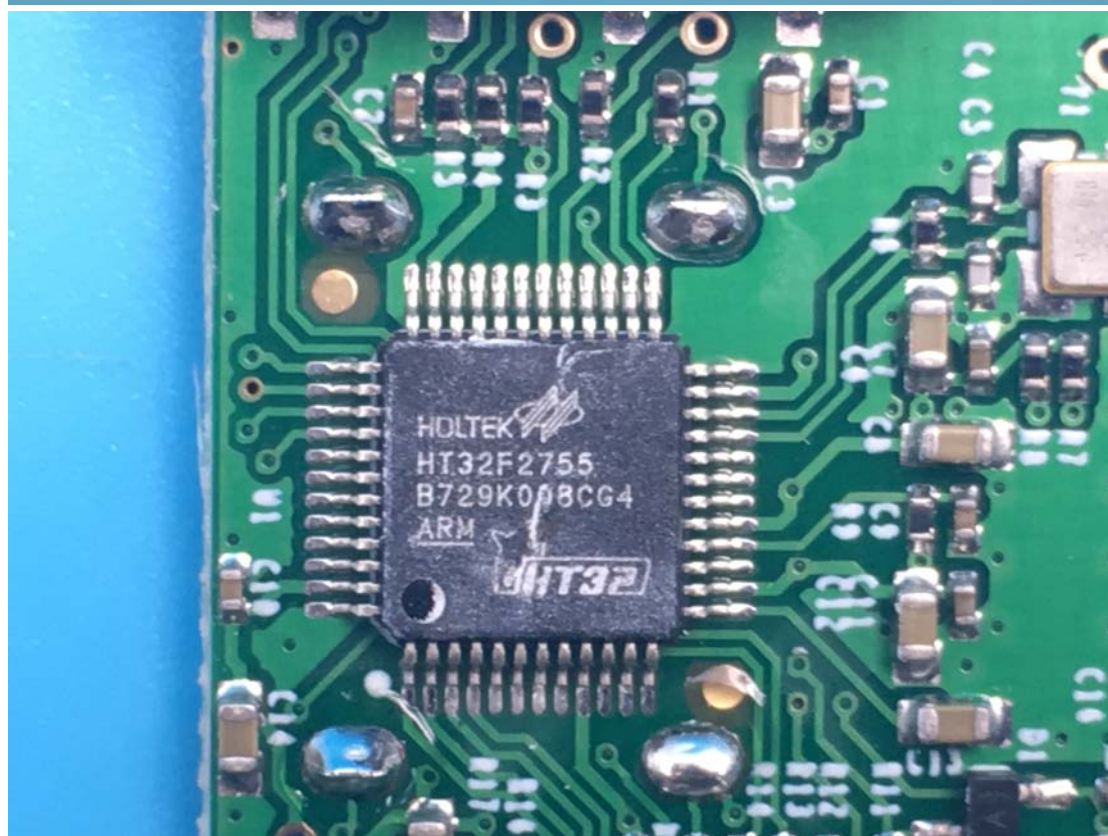

Model No.: PRO MX-BK

Internal Photos

1. EUT uncover view

2. Mainboard front view

3. Mainboard rear view

4. BT/433MHz antenna view