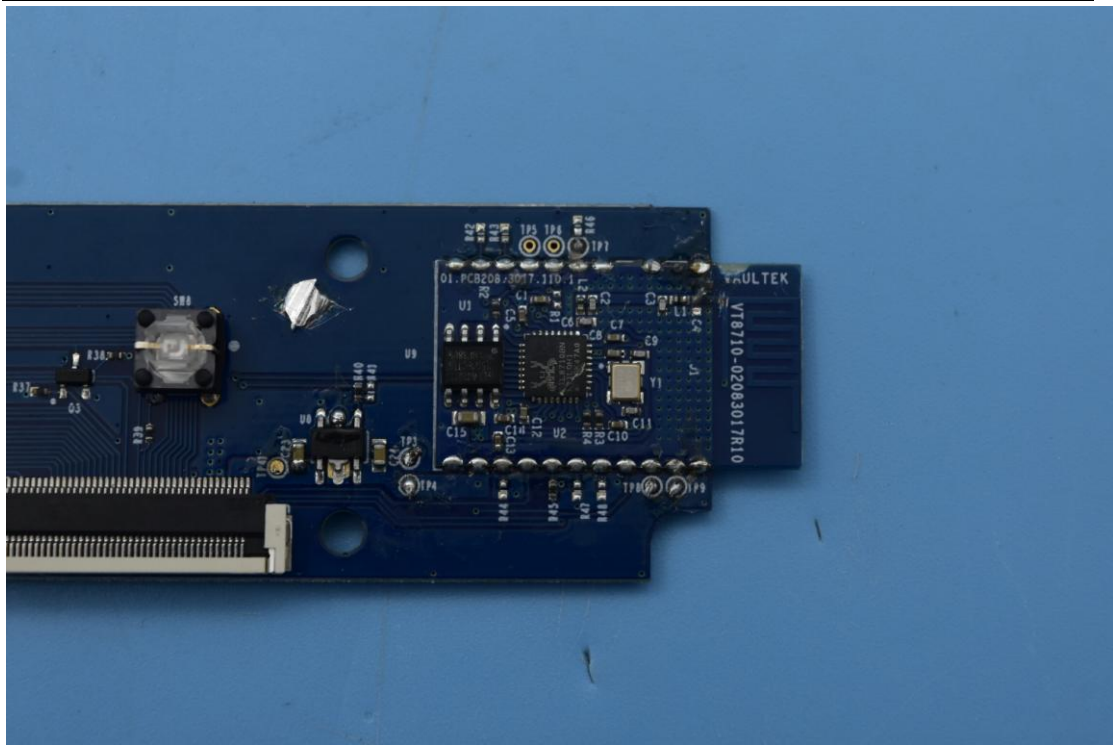

FCC ID: 2AONI-NVTI-8710M451

Internal Photos

1. EUT uncover view

2. Antenna view