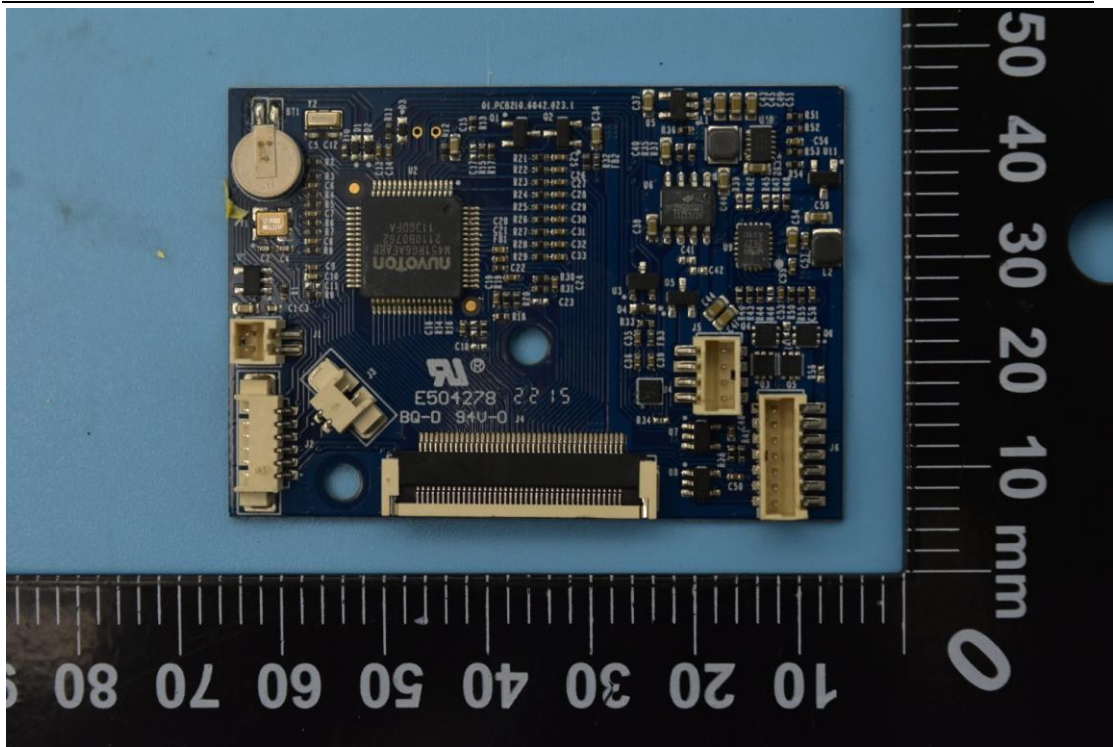

FCC ID: 2AONI-NVTI-8710M451

Internal Photos

1. EUT uncover view

2. Antenna view