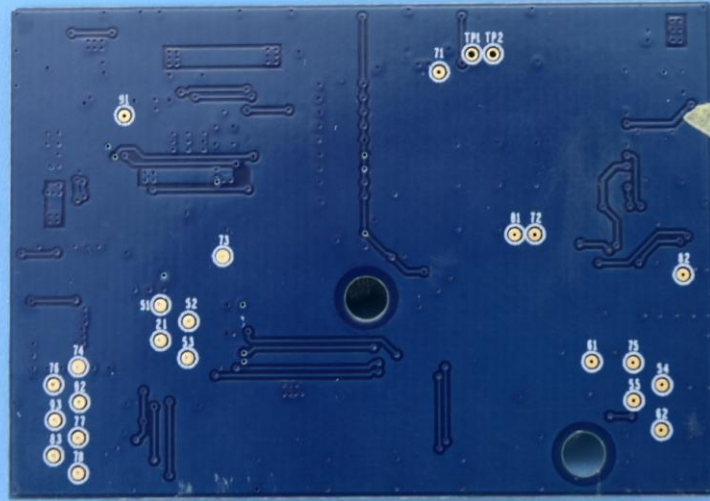

FCC ID: 2AONI-NVTI-8710M451

Internal Photos

1. EUT uncover view

2. Antenna view