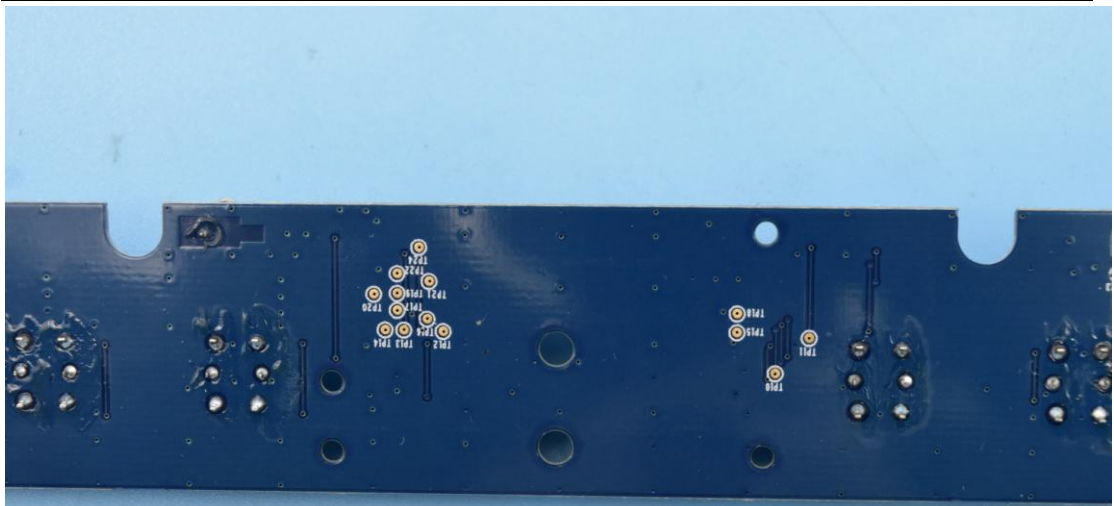

FCC ID: 2AONI-NVTI-8710M451

Internal Photos

1. EUT uncover view

2. Antenna view