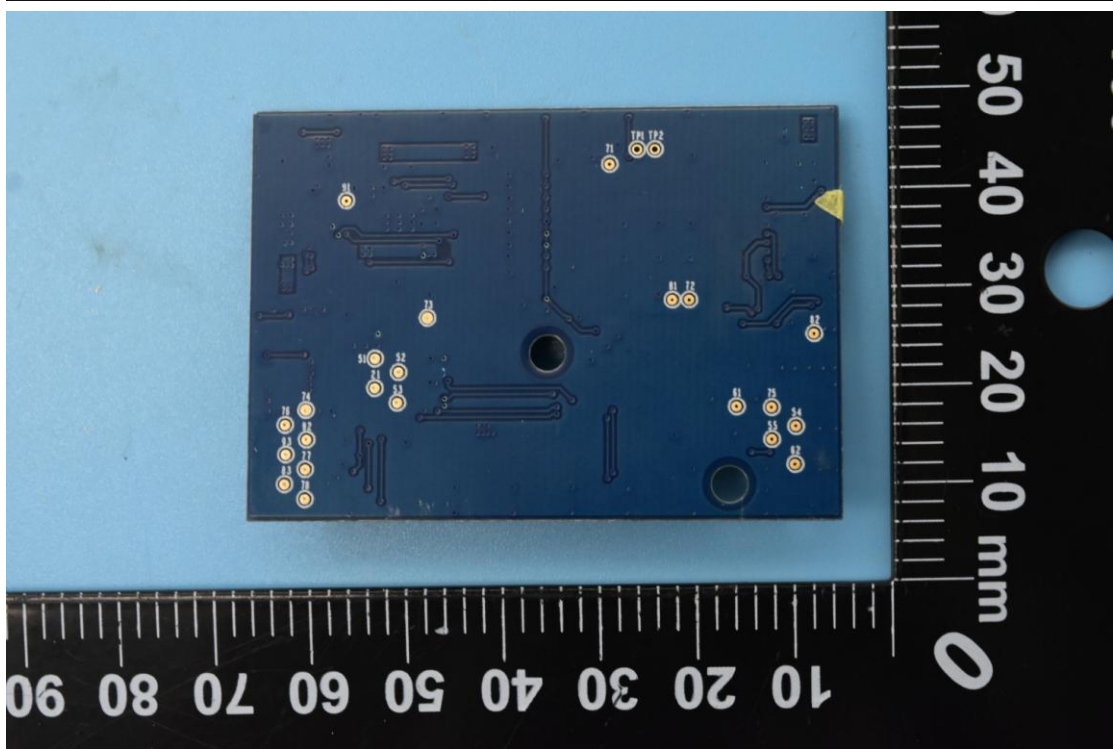

FCC ID: 2AONI-NVTI-8710M451

Internal Photos

1. EUT uncover view

2. Antenna view