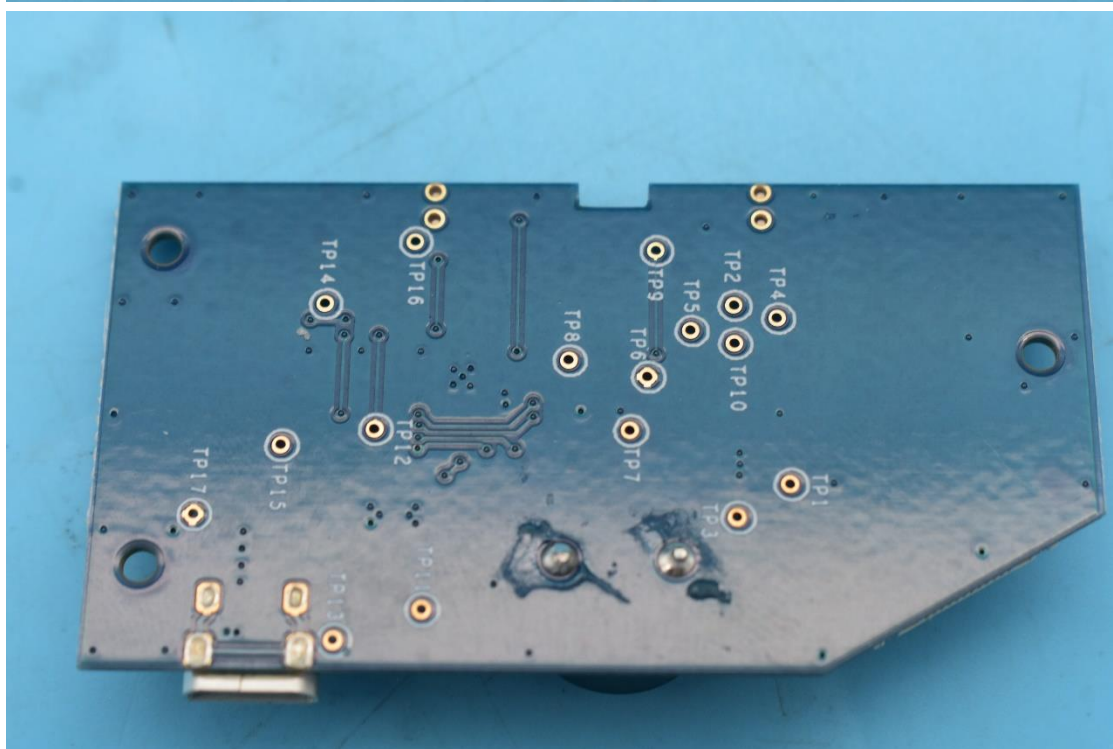

FCC ID:2AONI-H20B-8762C110

Internal Photos

1. EUT uncover view

2. Antenna view