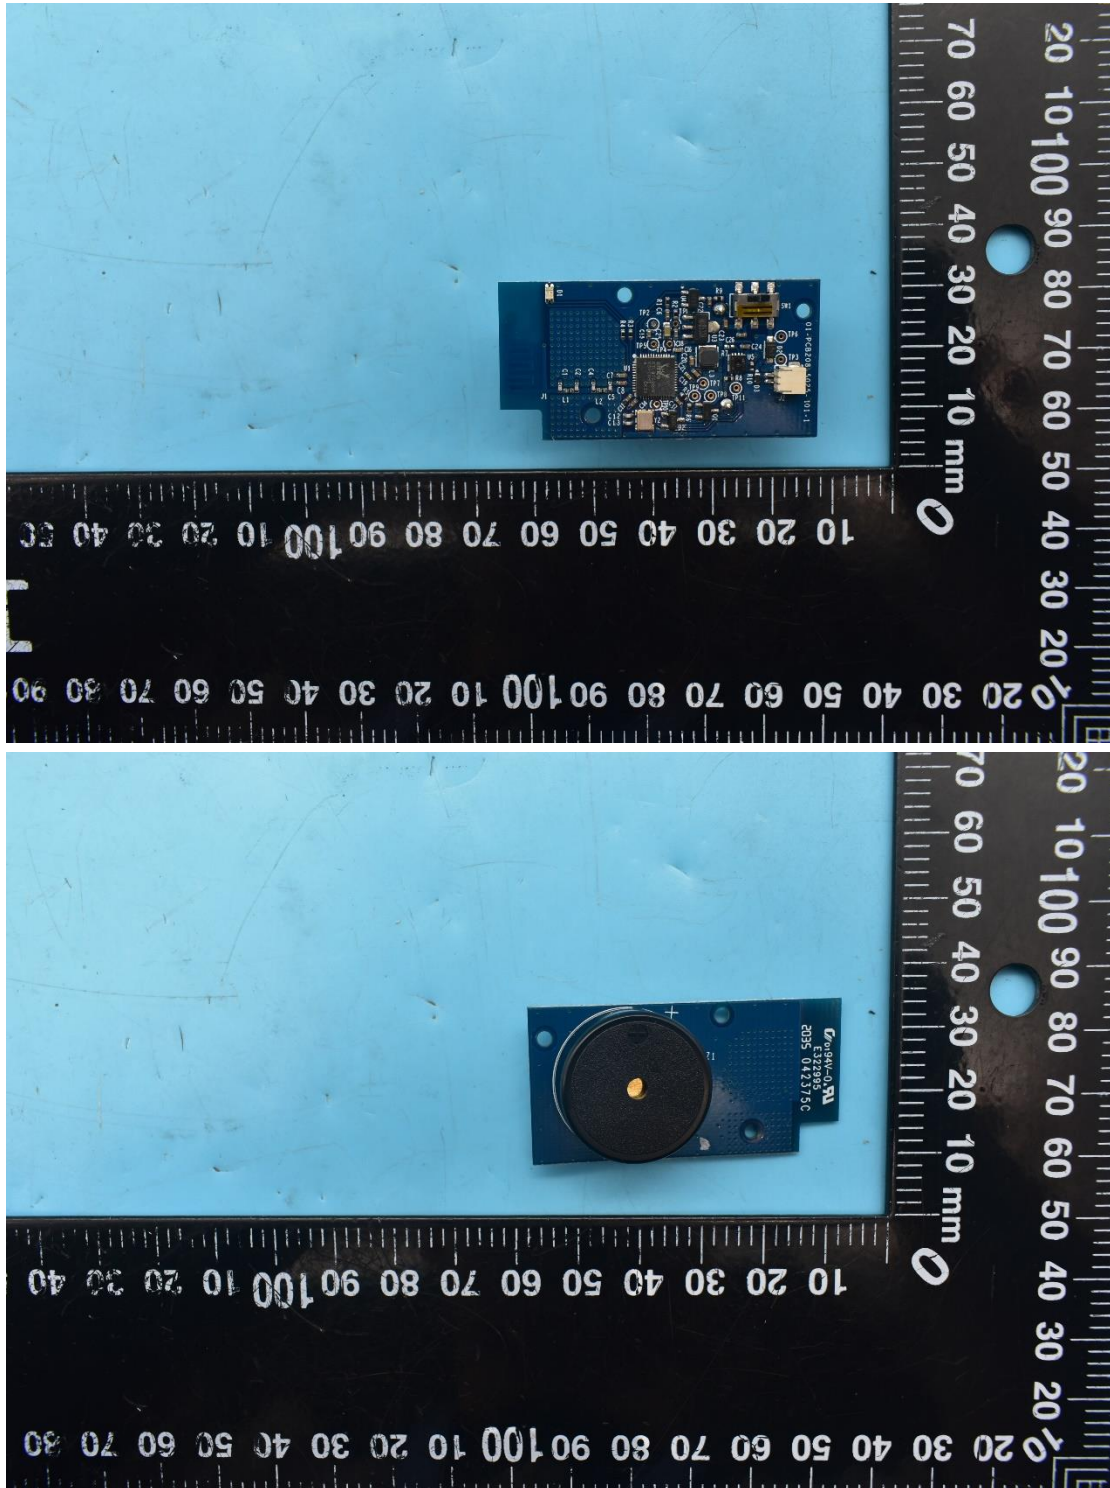

FCC ID:2AONI-H20B-8762C110

Internal Photos

1. EUT uncover view

2. Antenna view