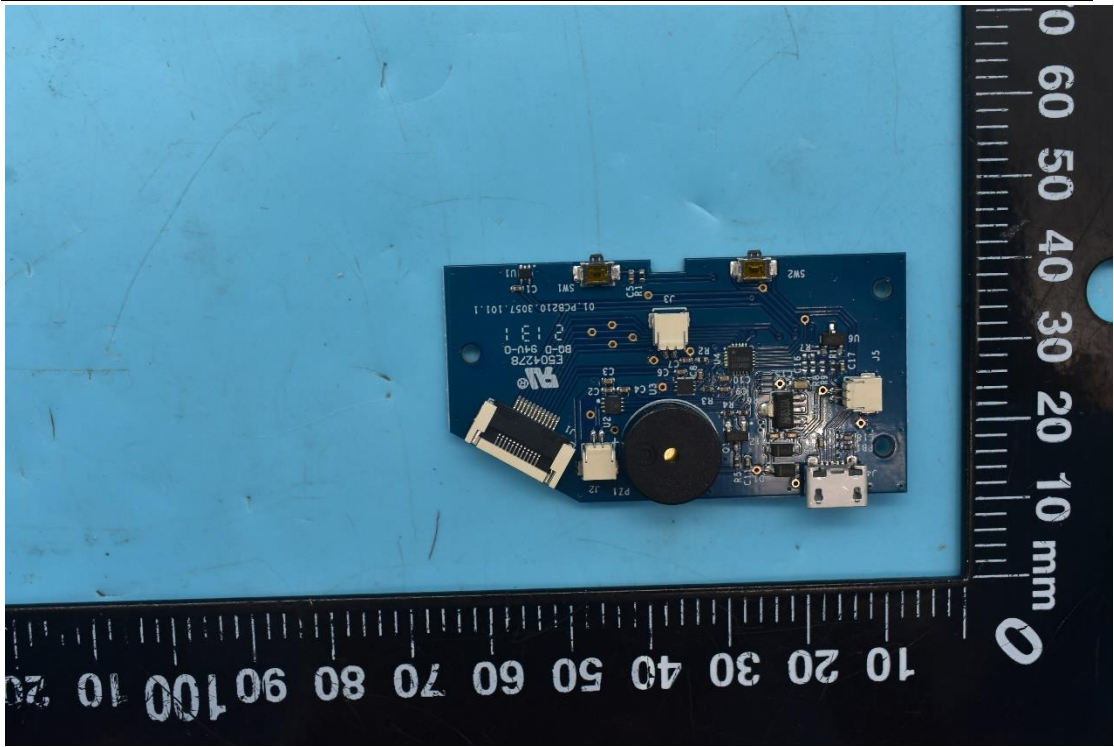

FCC ID:2AONI-H20B-8762C110

Internal Photos

1. EUT uncover view

2. Antenna view