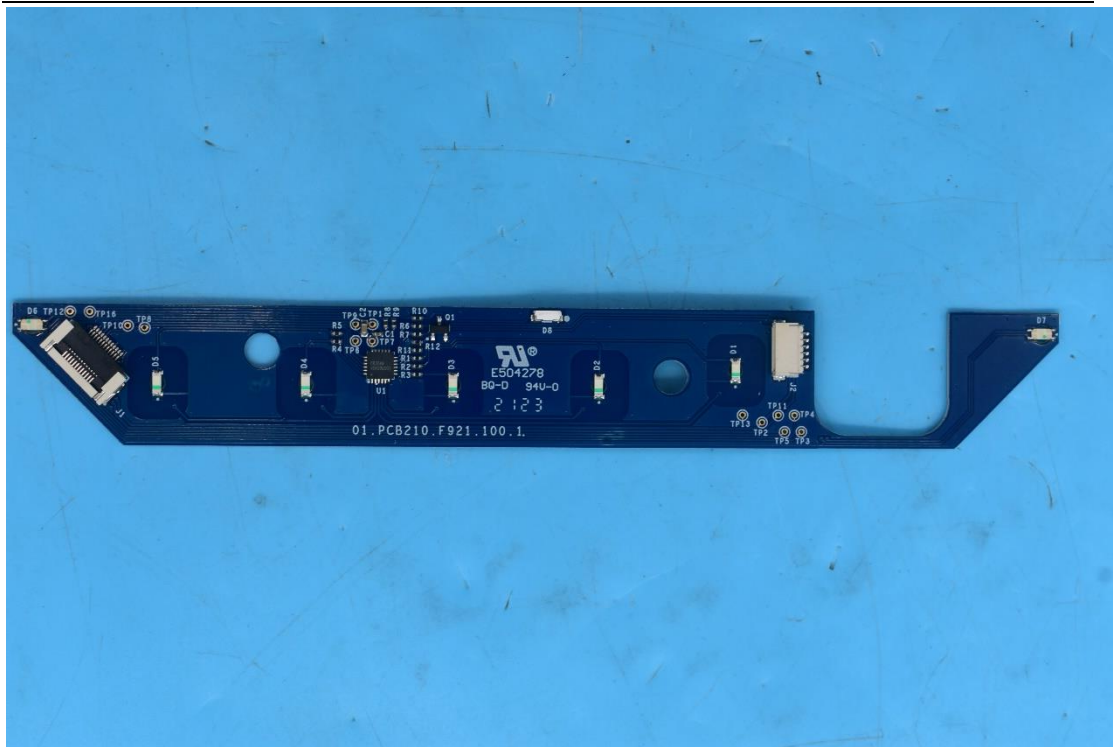

FCC ID:2AONI-H20B-8762C110

Internal Photos

1. EUT uncover view

2. Antenna view