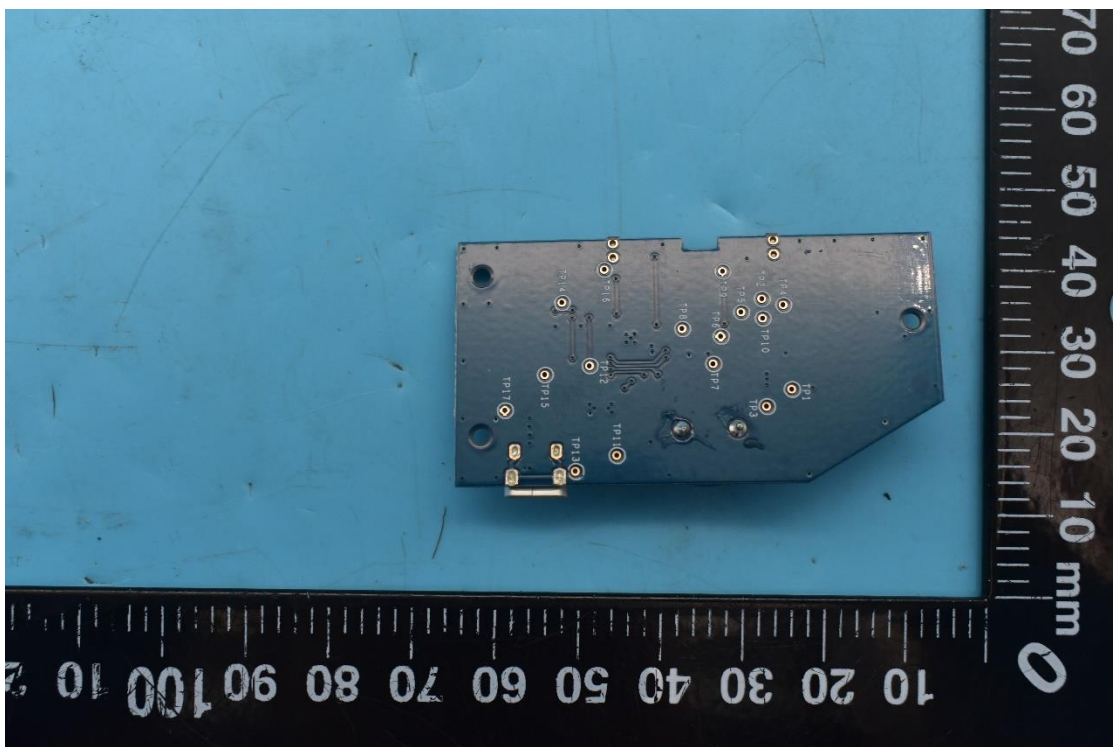

FCC ID:2AONI-H20B-8762C110

Internal Photos

1. EUT uncover view

2. Antenna view