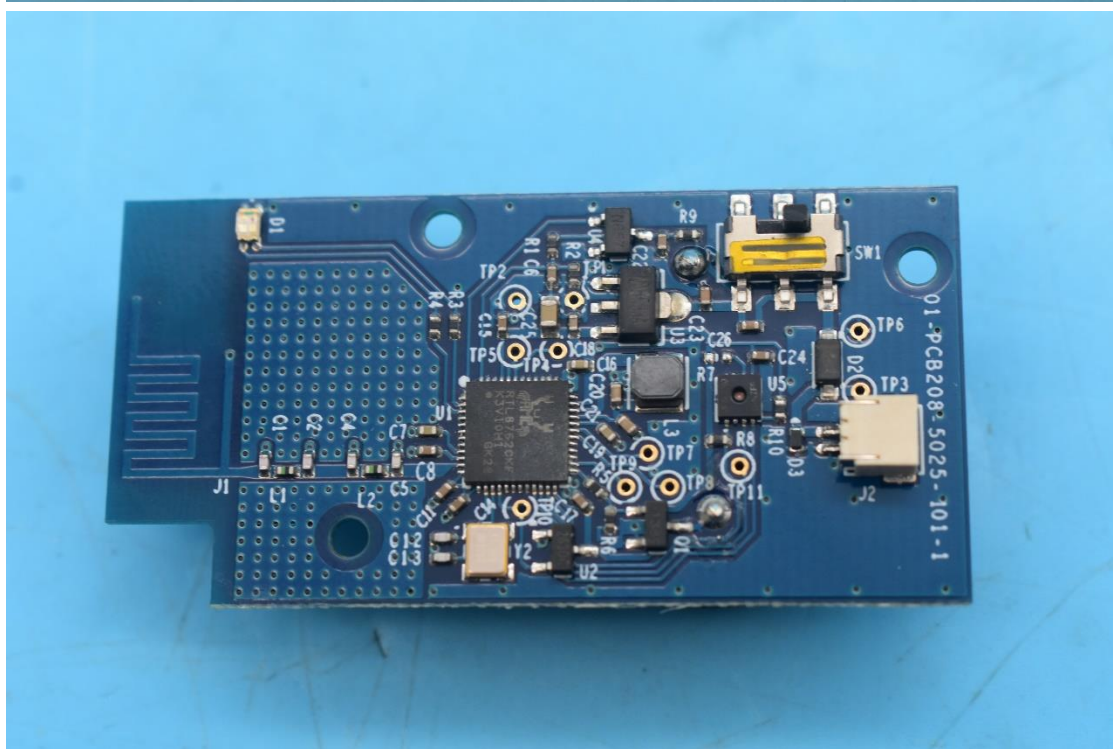

FCC ID:2AONI-H20B-8762C110

Internal Photos

1. EUT uncover view

2. Antenna view