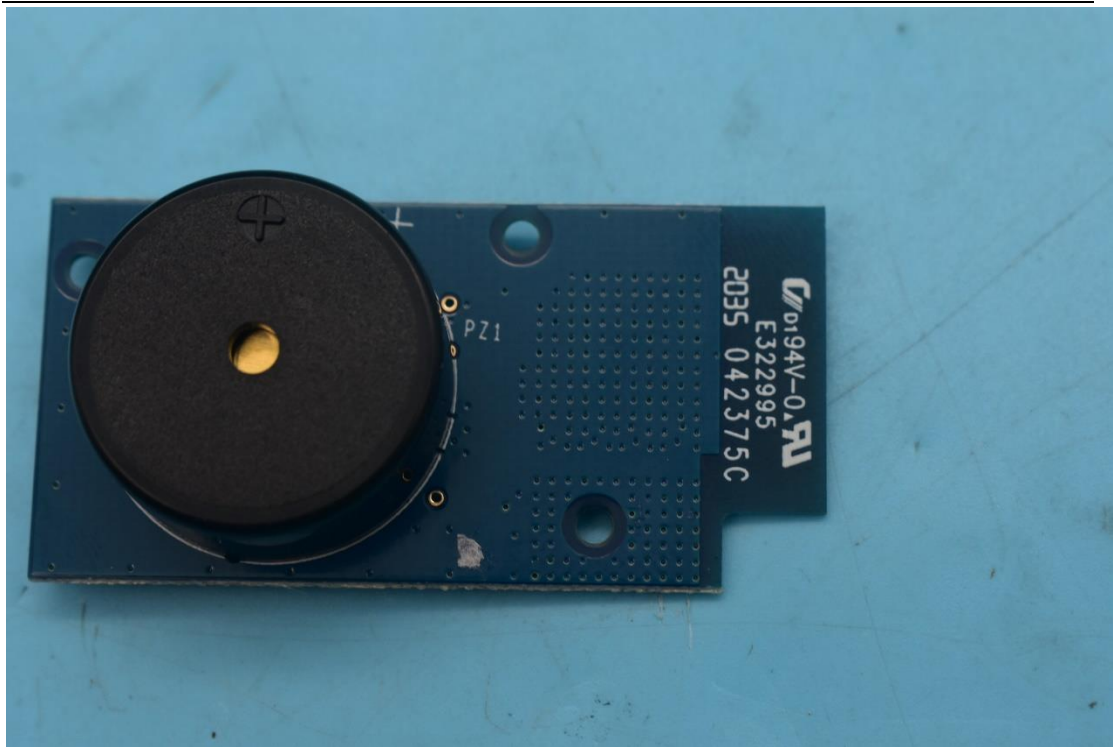

FCC ID:2AONI-H20B-8762C110

Internal Photos

1. EUT uncover view

2. Antenna view