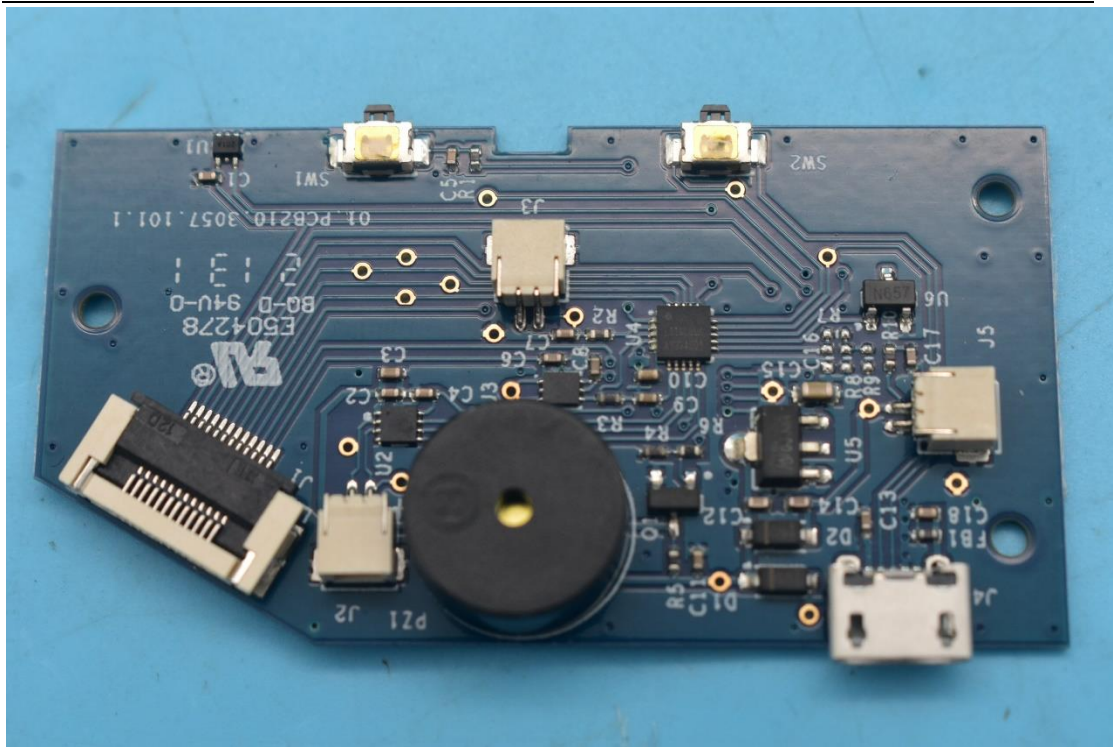

FCC ID:2AONI-H20B-8762C110

Internal Photos

1. EUT uncover view

2. Antenna view