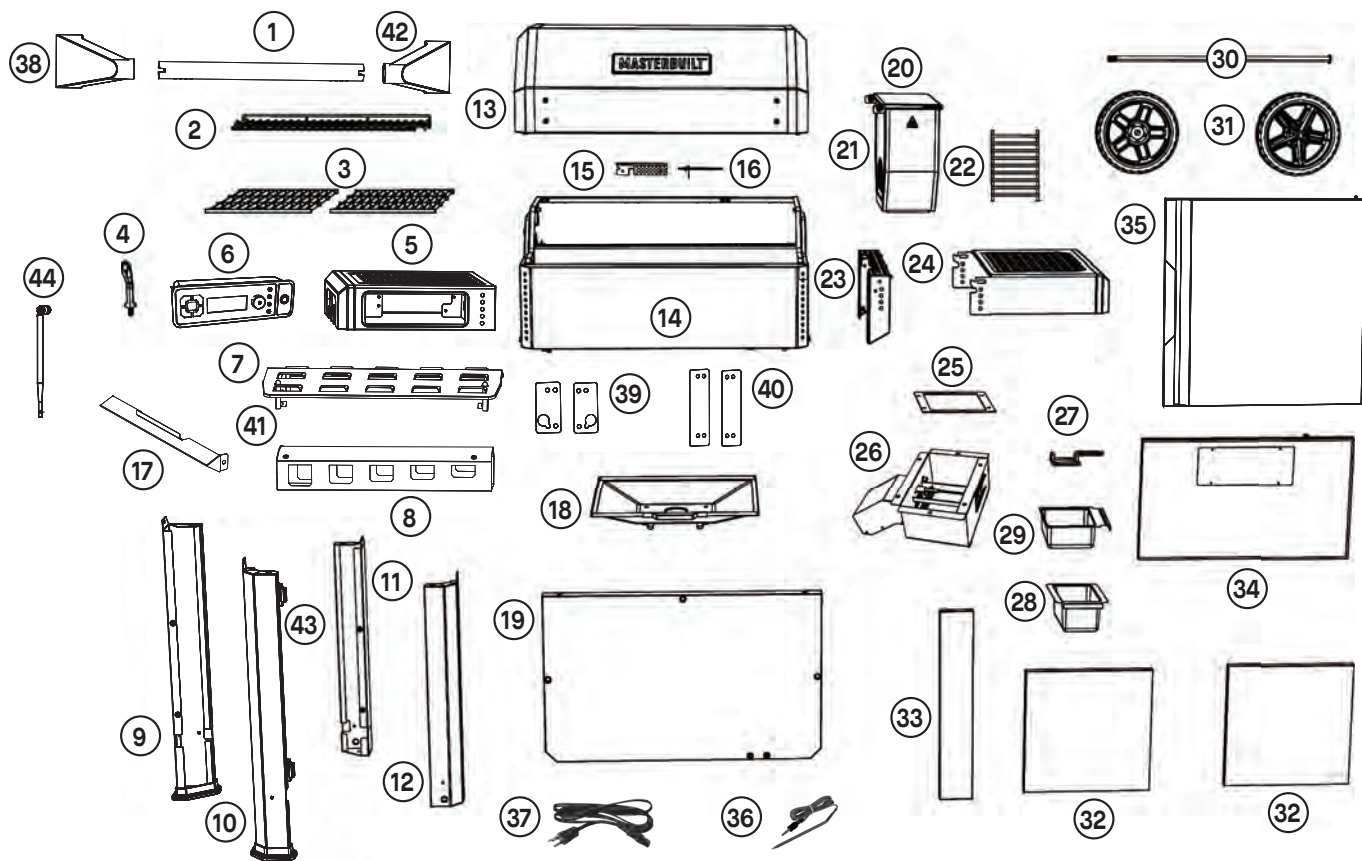

H / 8

Parts Diagram | Schéma des pièces | Diagrama de partes

Parts List

NO.	QTY.	DESCRIPTION	NO.	QTY.	DESCRIPTION
1	1	Lid Handle	23	1	Right Shelf Bracket
2	1	Warming Rack	24	1	Right Folding Shelf Assembly
3	2	Cooking Grates	25	1	Lower Hopper Gasket
4	1	Grate Lifter	26	1	Lower Hopper Assembly
5	1	Left Shelf Assembly	27	1	Firestarter Tray
6	1	Controller	28	1	Grease Tray
7	1	Heat Tent Assembly	29	1	Ash Tray
8	1	Heat Manifold	30	1	Axle with Lock Nut
9	1	Rear Left Leg	31	2	8" Wheels
10	1	Front Left Leg	32	2	Cart Side Panels
11	1	Rear Right Leg	33	1	Cart Front Panel
12	1	Front Right Leg	34	1	Cart Rear Panel
13	1	Lid Assembly	35	1	Cart Door Assembly
14	1	Body Assembly	36	1	Meat Probe
15	1	Temperature Probe Bracket	37	1	Power Cord
16	1	Temperature Probe	38	1	Lid Handle Bracket Left
17	1	Heat Manifold Support Bracket	39	1	Mica Strip Left Shelf
18	1	Grease Pan Assembly	40	1	Mica Strip Right Shelf
19	1	Bottom Shelf	41	2	Heat Manifold Bracket
20	1	Hopper Lid (Sear Plate)	42	1	Lid Handle Bracket Right
21	1	Mini Hopper	43	2	Magnetic Brackets
22	1	Charcoal Grate	44	1	Antenna