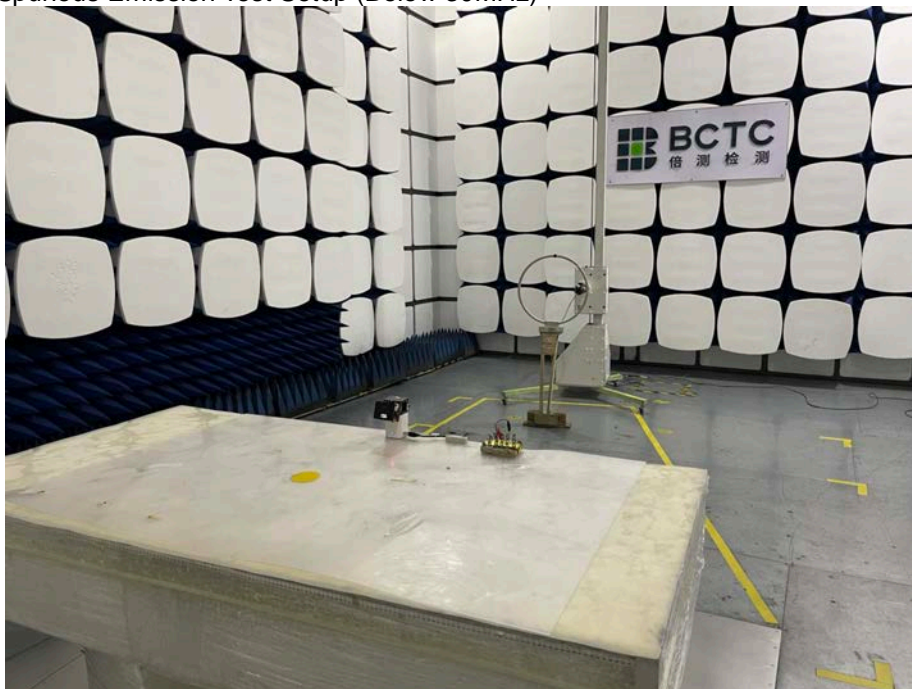

TEST SETUP PHOTOGRAPHS

1.1. Photos of Conducted Emission Measurement

1.2. Photos of Radiation Emission Measurement

Spurious Emission Test Setup (Below 30MHz)

Spurious Emission Test Setup (Between 30MHz – 1GHz)