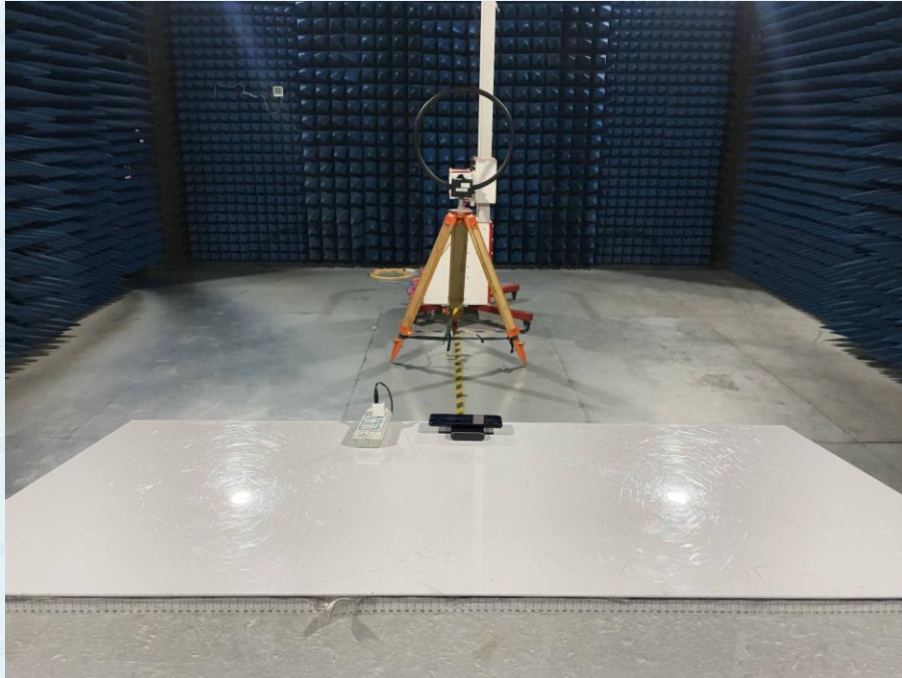

Product Name: Power Bank

Test Model No.: WX1710PDS

Test Setup Photo

Radiated Emission

Conducted Emission

-----End-----