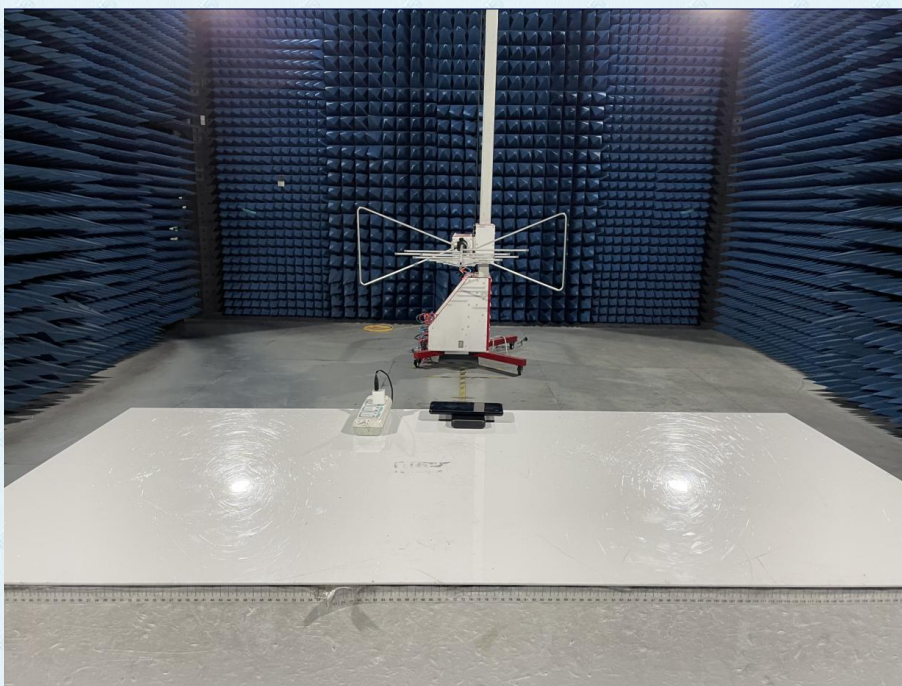

Product Name: Power Bank

Test Model No.: WX1710PDS

Test Setup Photo

Radiated Emission

Conducted Emission

-----End-----