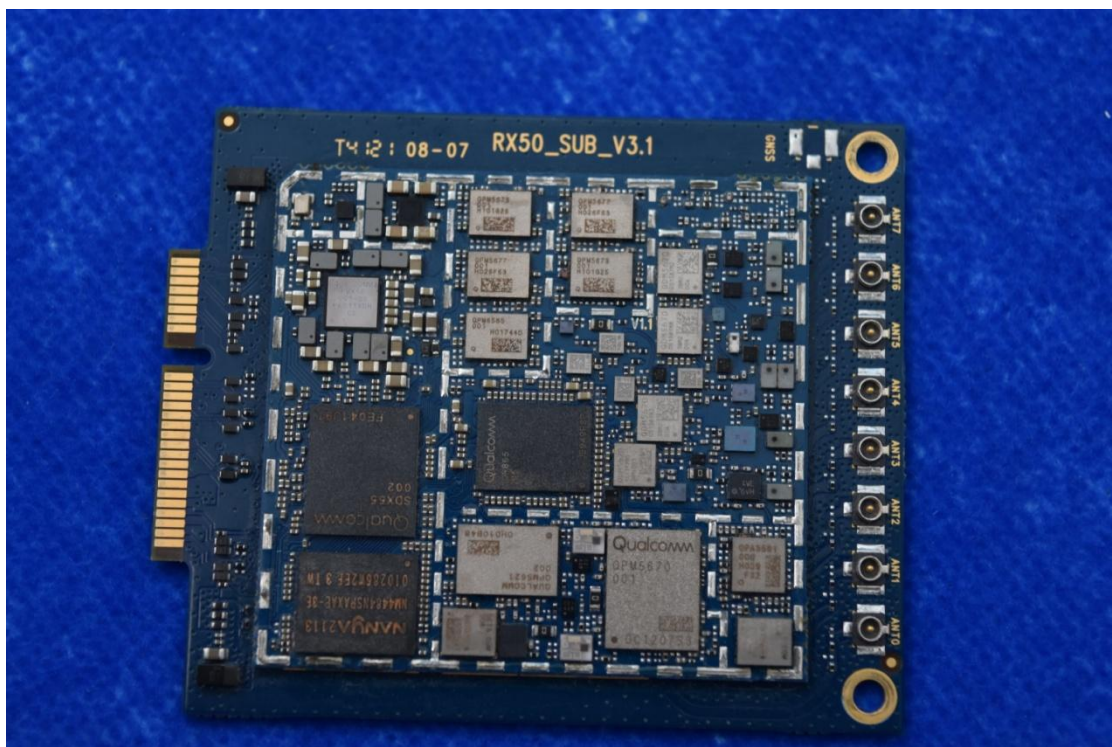

FCC ID: 2AON8RX50

Internal Photos

1. EUT uncover view

2. Antenna view