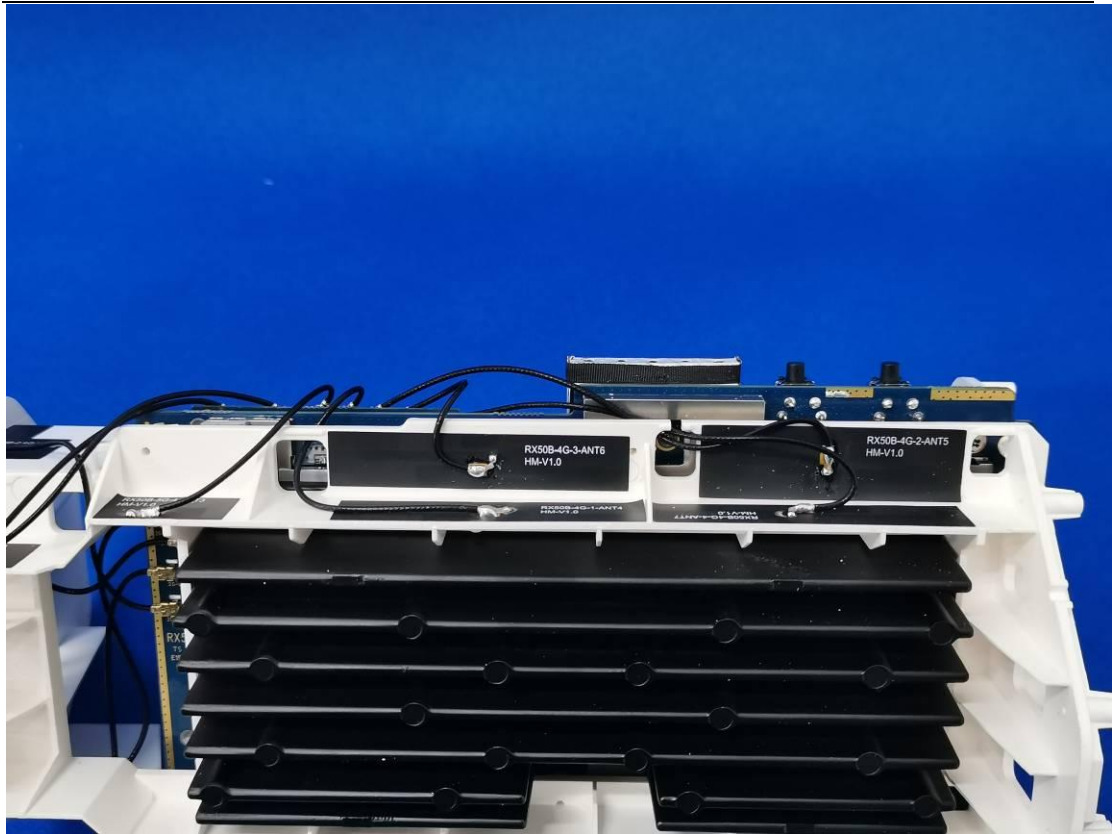

FCC ID: 2AON8RX50

Internal Photos

1. EUT uncover view

2. Antenna view