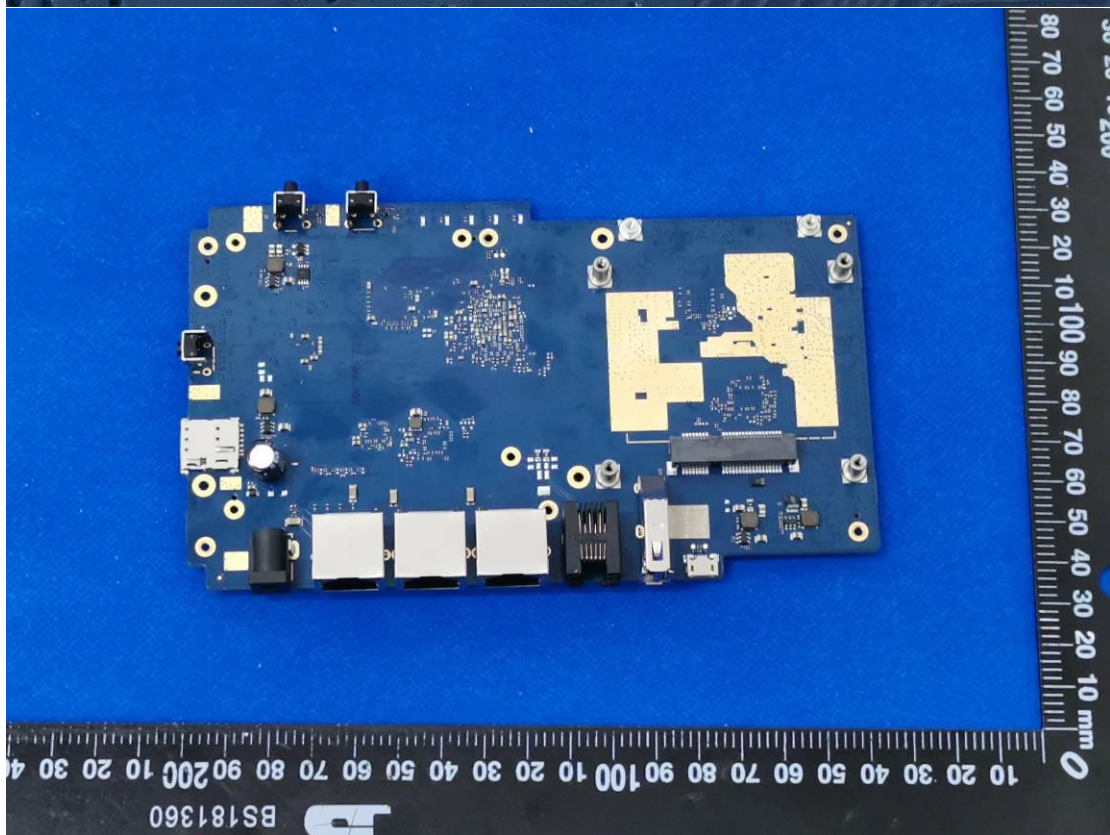

FCC ID: 2AON8RX50

Internal Photos

1. EUT uncover view

2. Antenna view