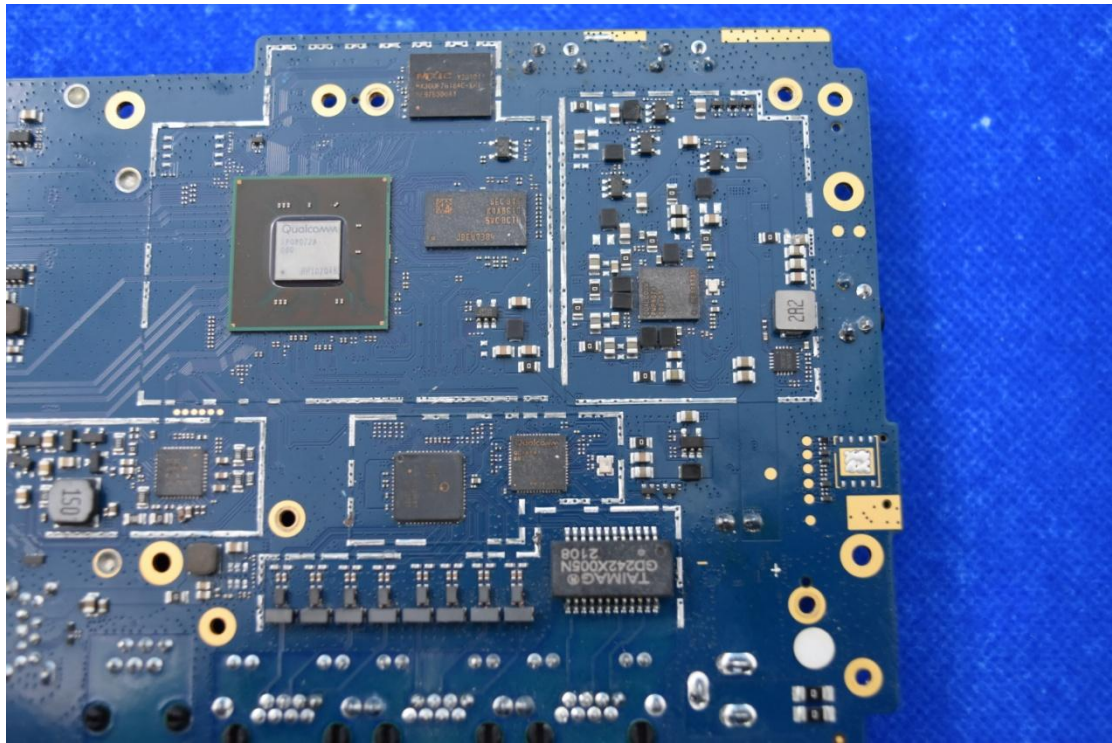

FCC ID: 2AON8RX50

Internal Photos

1. EUT uncover view

2. Antenna view