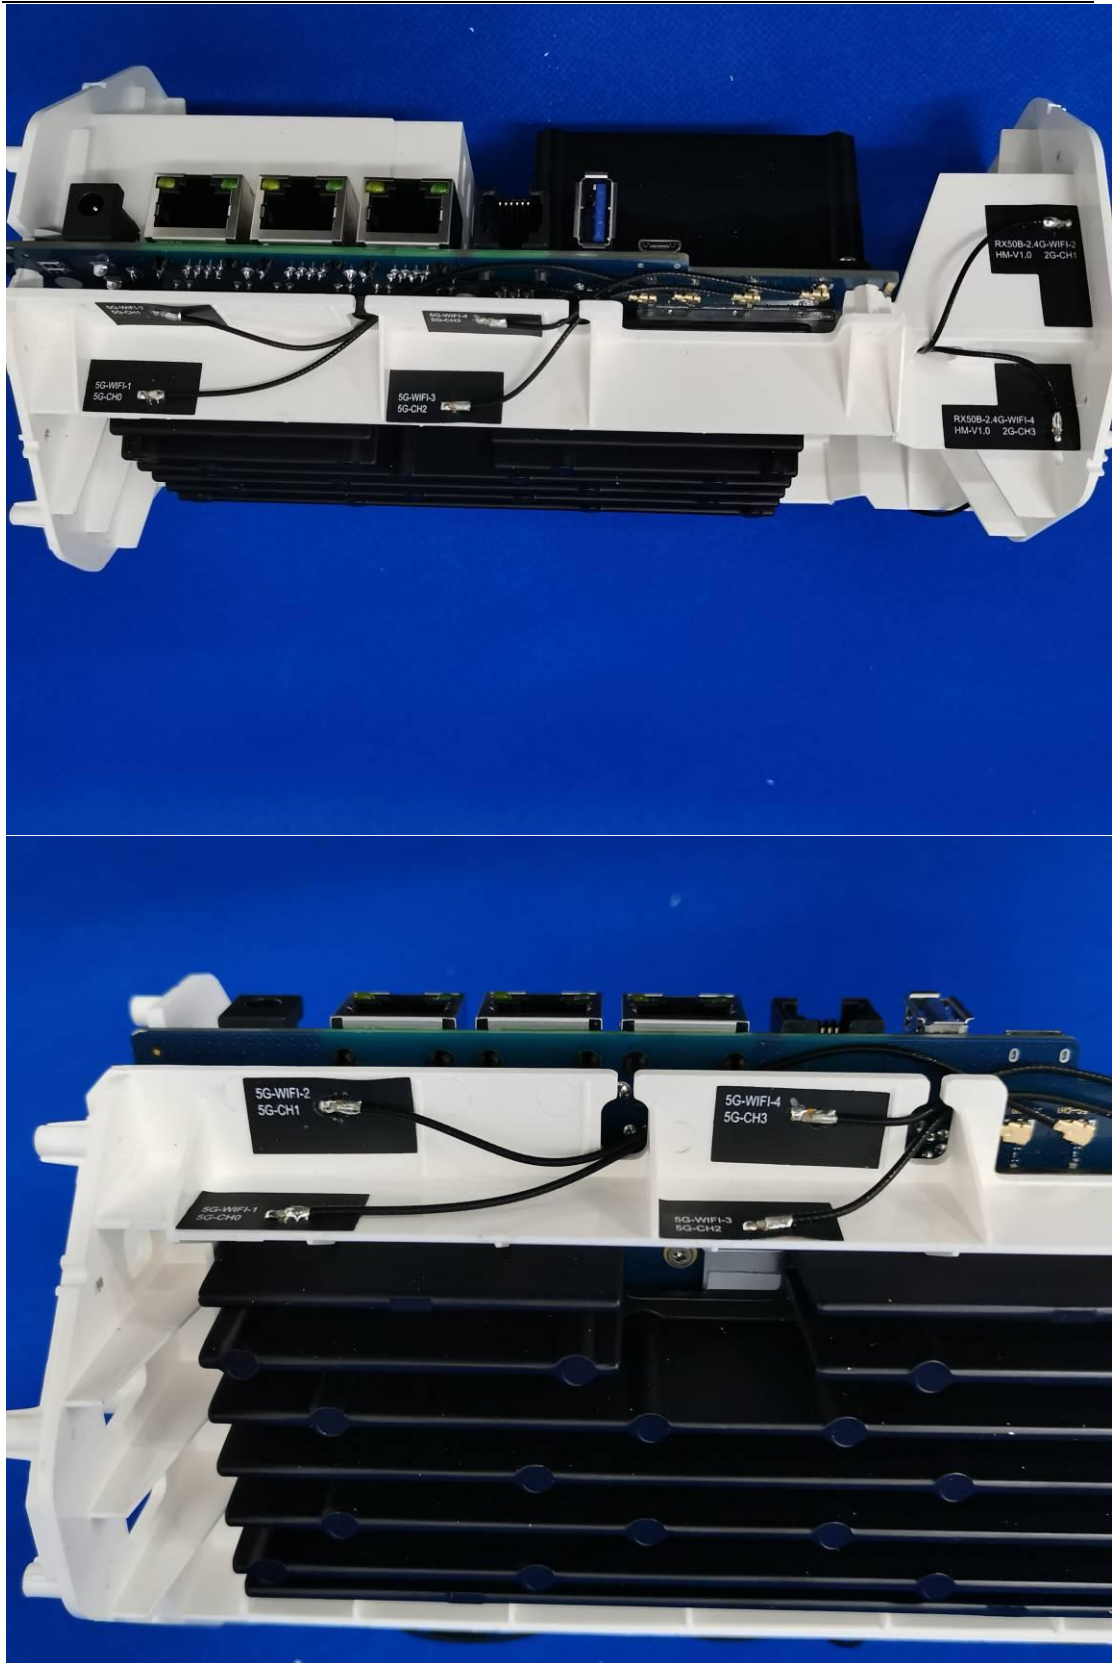

FCC ID: 2AON8RX50

Internal Photos

1. EUT uncover view

2. Antenna view