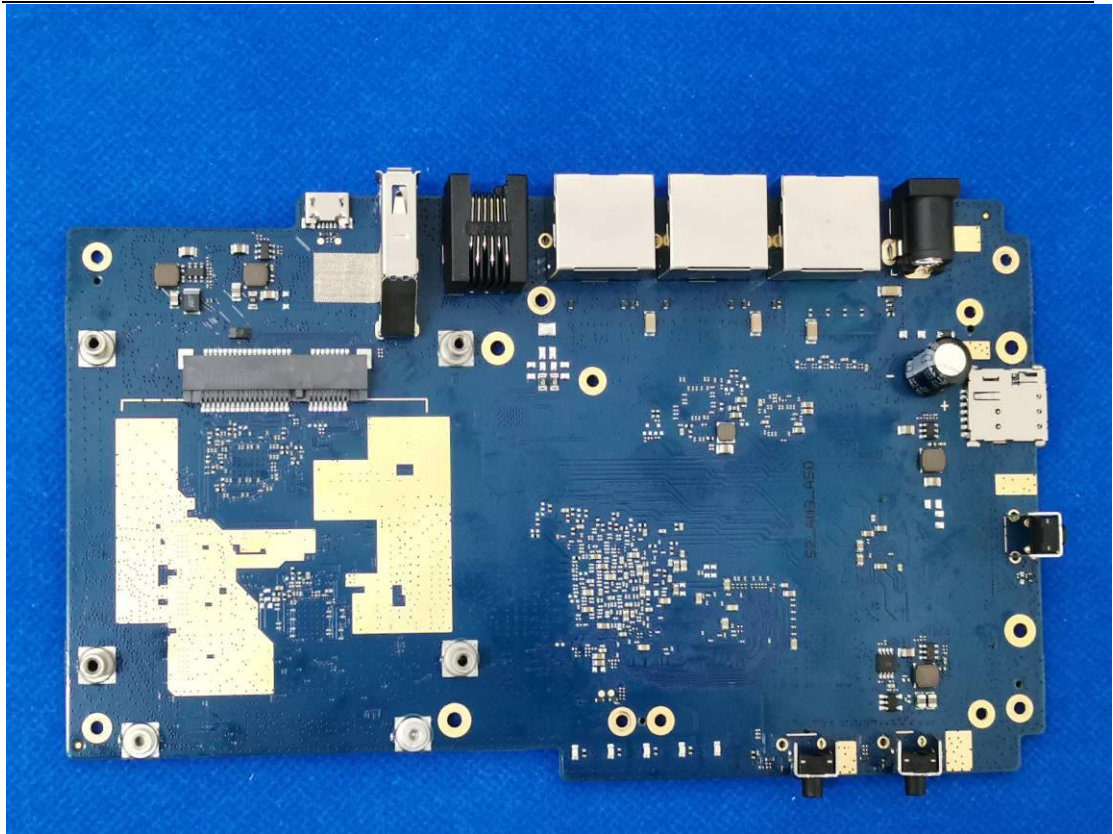

FCC ID: 2AON8RX50

Internal Photos

1. EUT uncover view

2. Antenna view