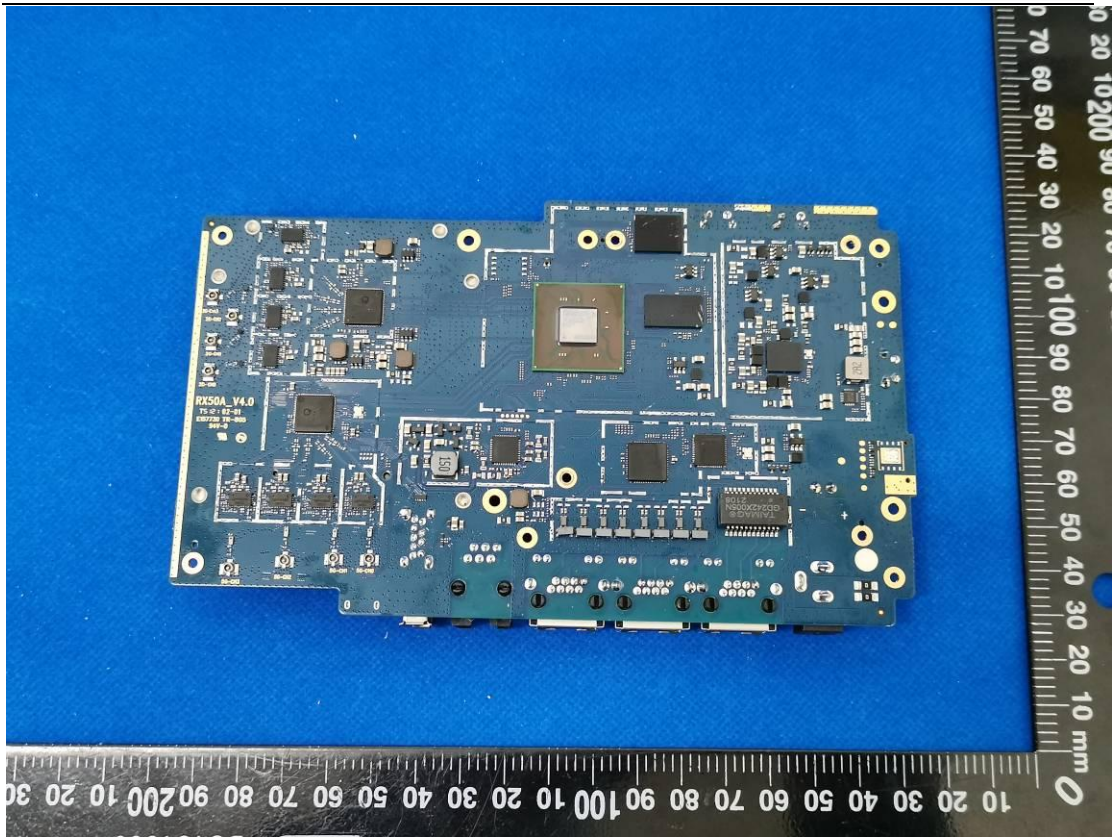

FCC ID: 2AON8RX50

Internal Photos

1. EUT uncover view

2. Antenna view