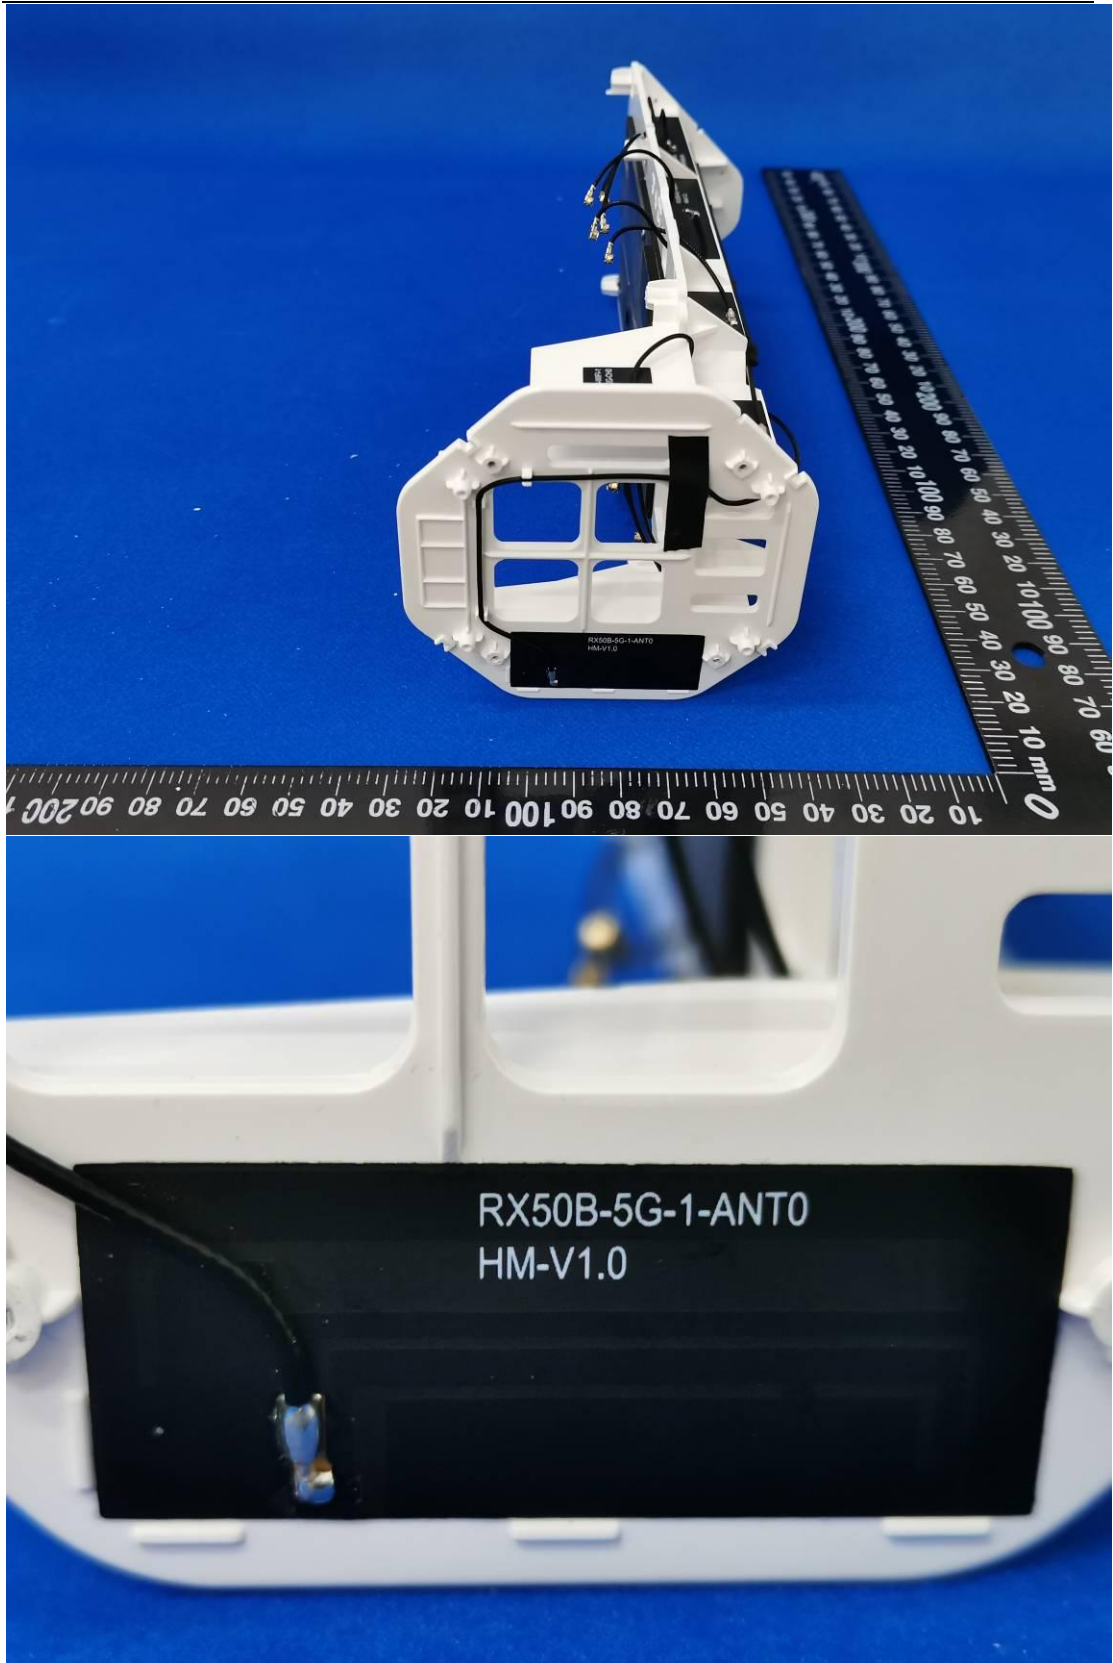

FCC ID: 2AON8RX50

Internal Photos

1. EUT uncover view

2. Antenna view