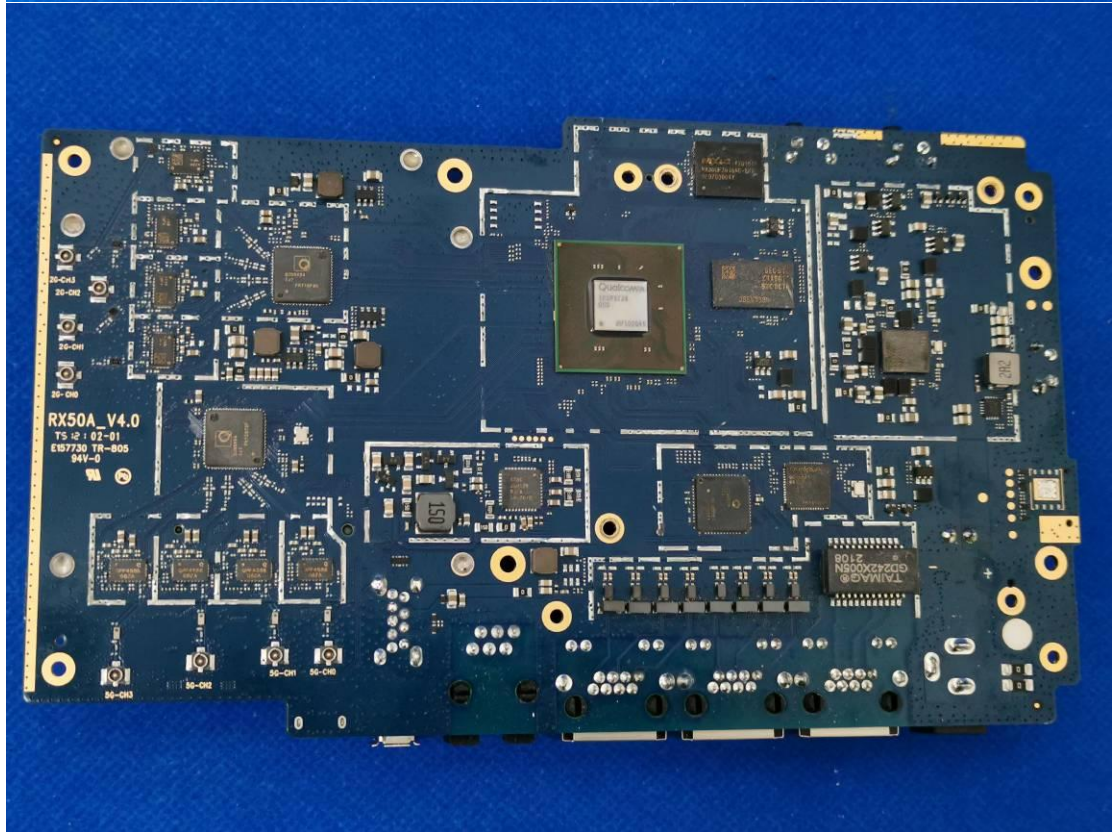

FCC ID: 2AON8RX50

Internal Photos

1. EUT uncover view

2. Antenna view