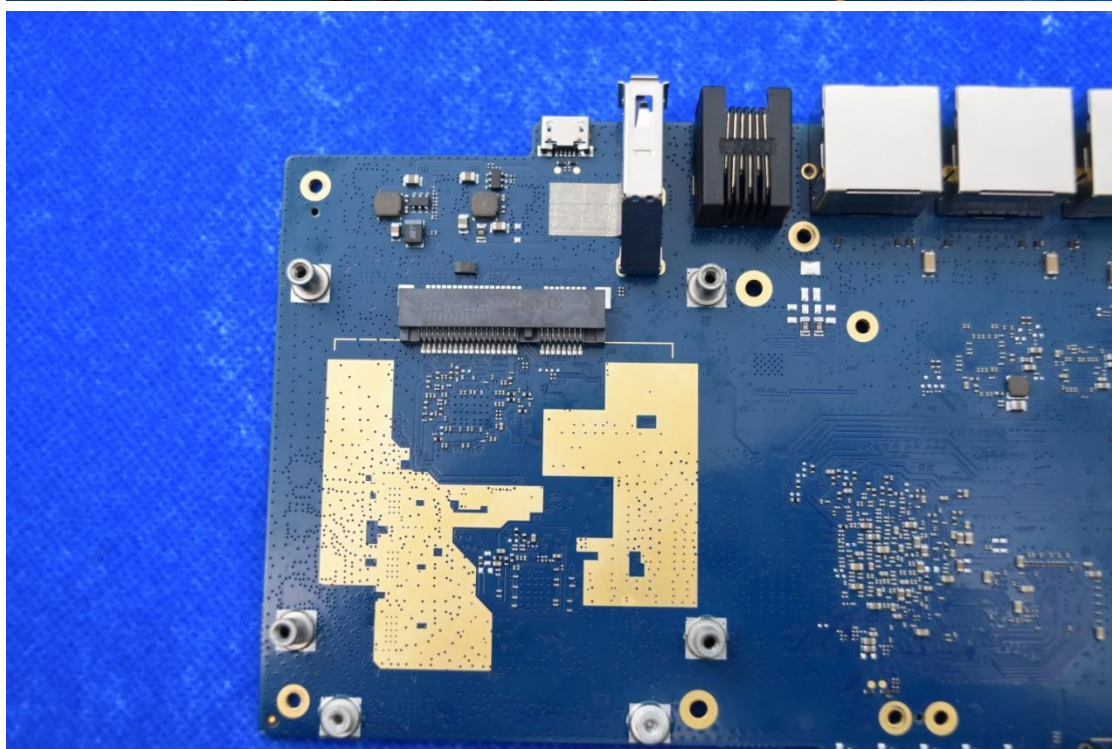

FCC ID: 2AON8RX50

Internal Photos

1. EUT uncover view

2. Antenna view