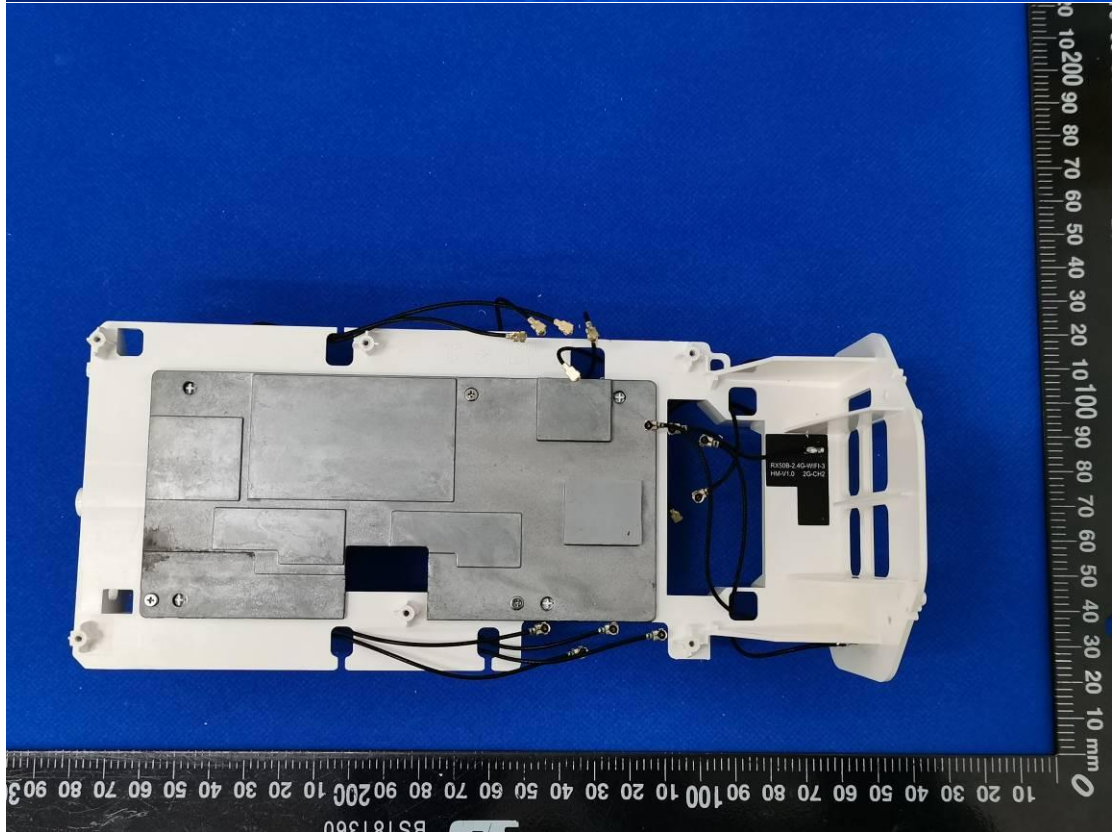

FCC ID: 2AON8RX50

Internal Photos

1. EUT uncover view

2. Antenna view