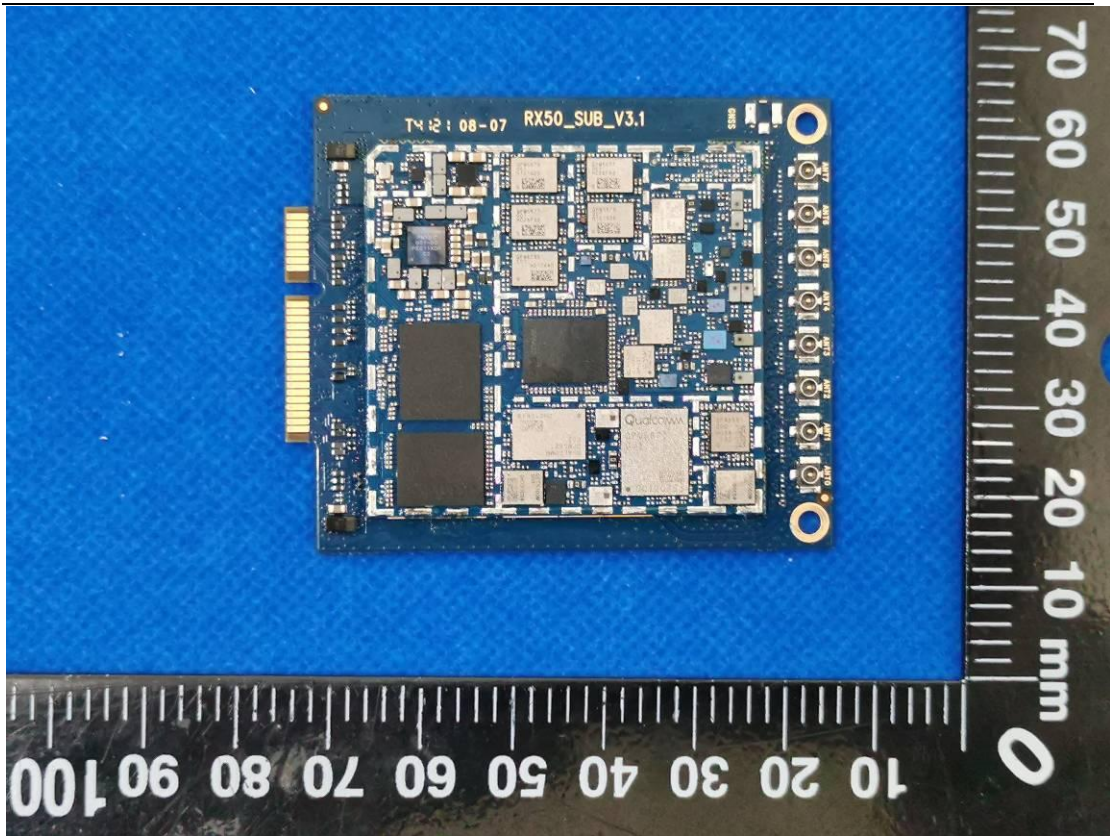

FCC ID: 2AON8RX50

Internal Photos

1. EUT uncover view

2. Antenna view