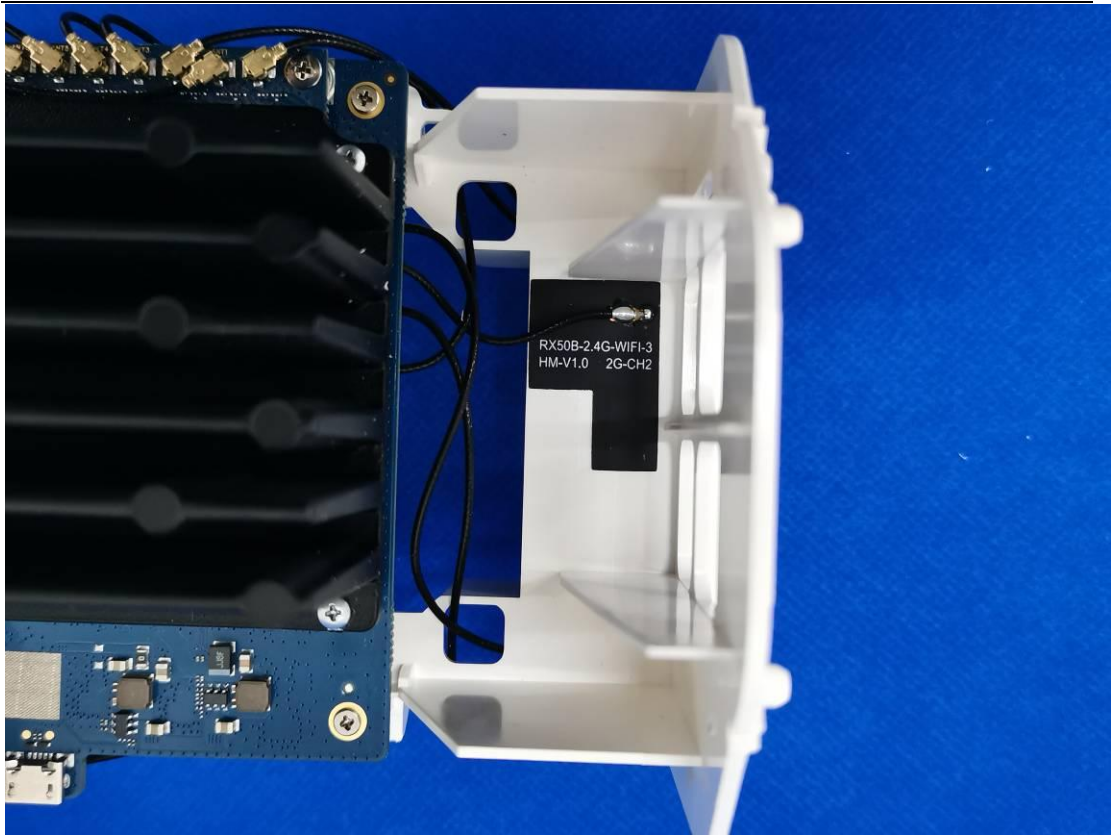

FCC ID: 2AON8RX50

Internal Photos

1. EUT uncover view

2. Antenna view