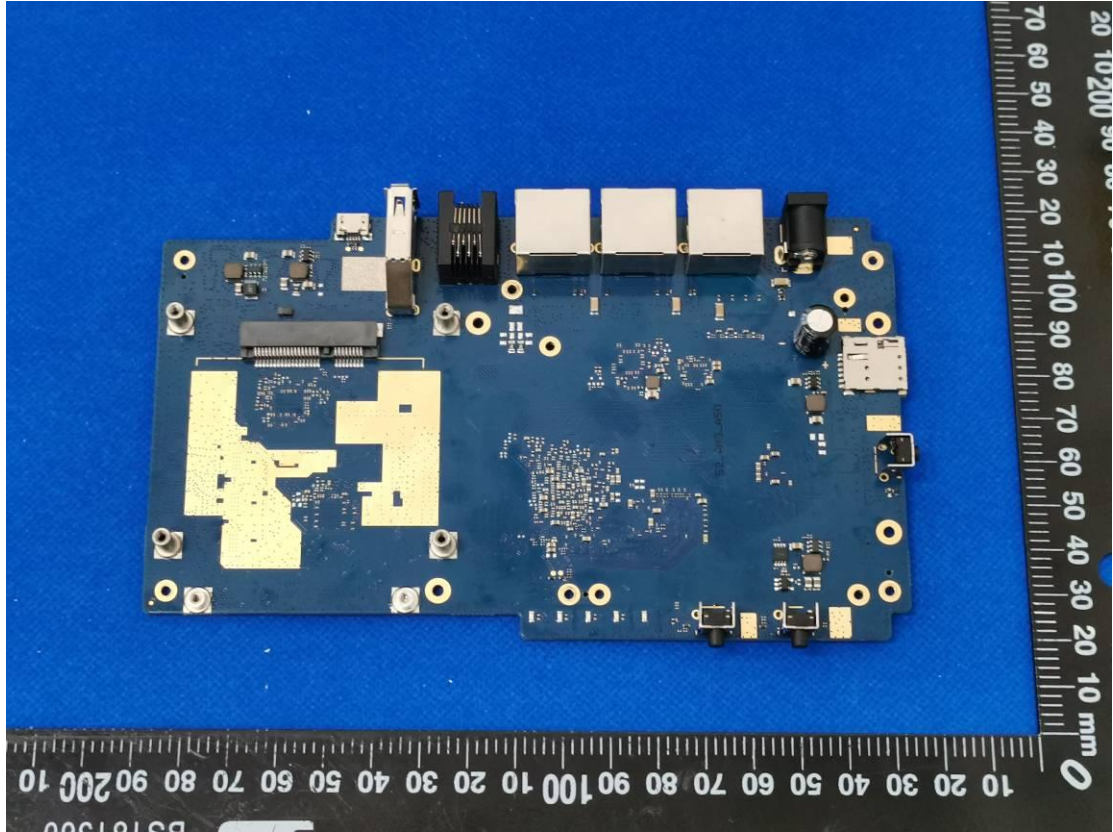

FCC ID: 2AON8RX50

Internal Photos

1. EUT uncover view

2. Antenna view