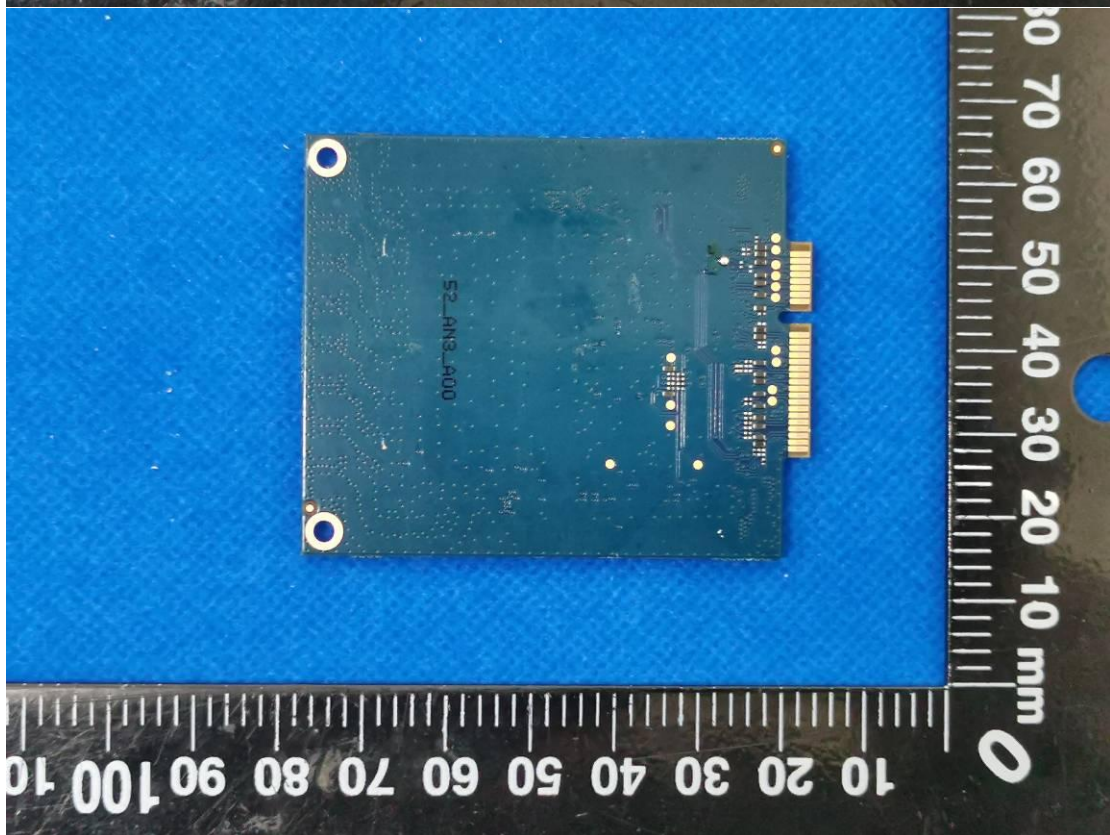

FCC ID: 2AON8RX50

Internal Photos

1. EUT uncover view

2. Antenna view