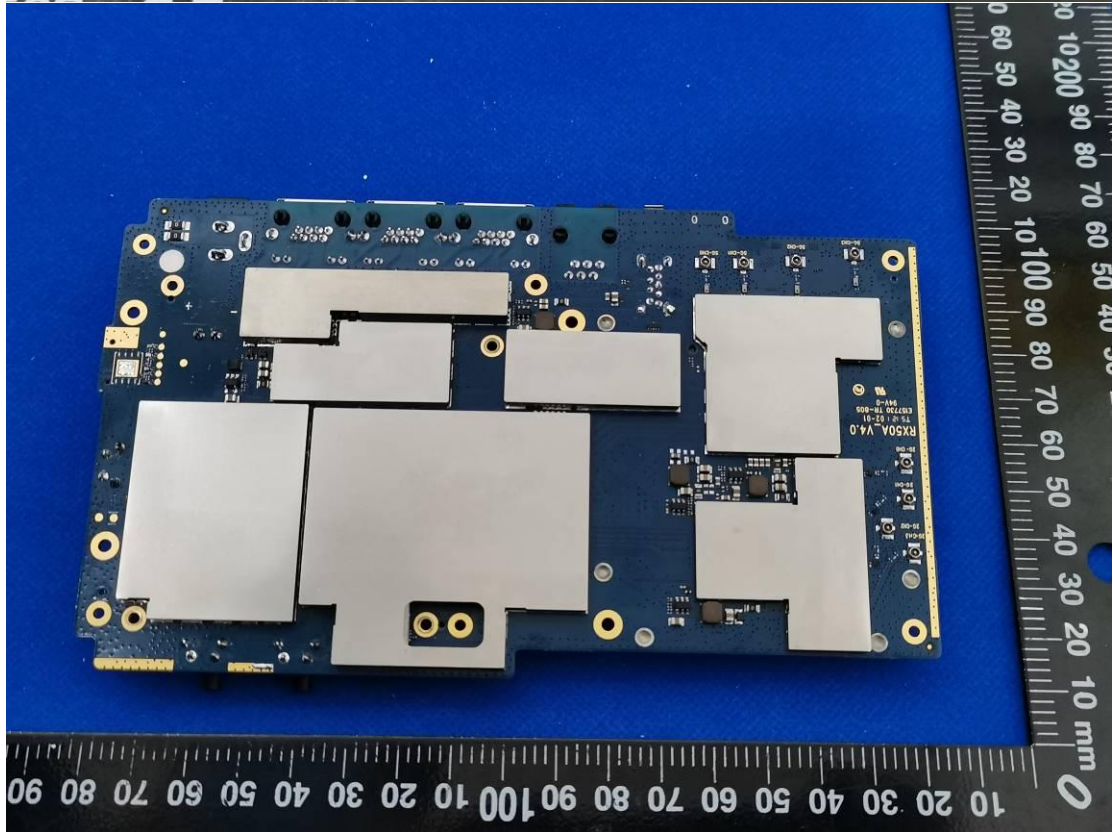

FCC ID: 2AON8RX50

Internal Photos

1. EUT uncover view

2. Antenna view