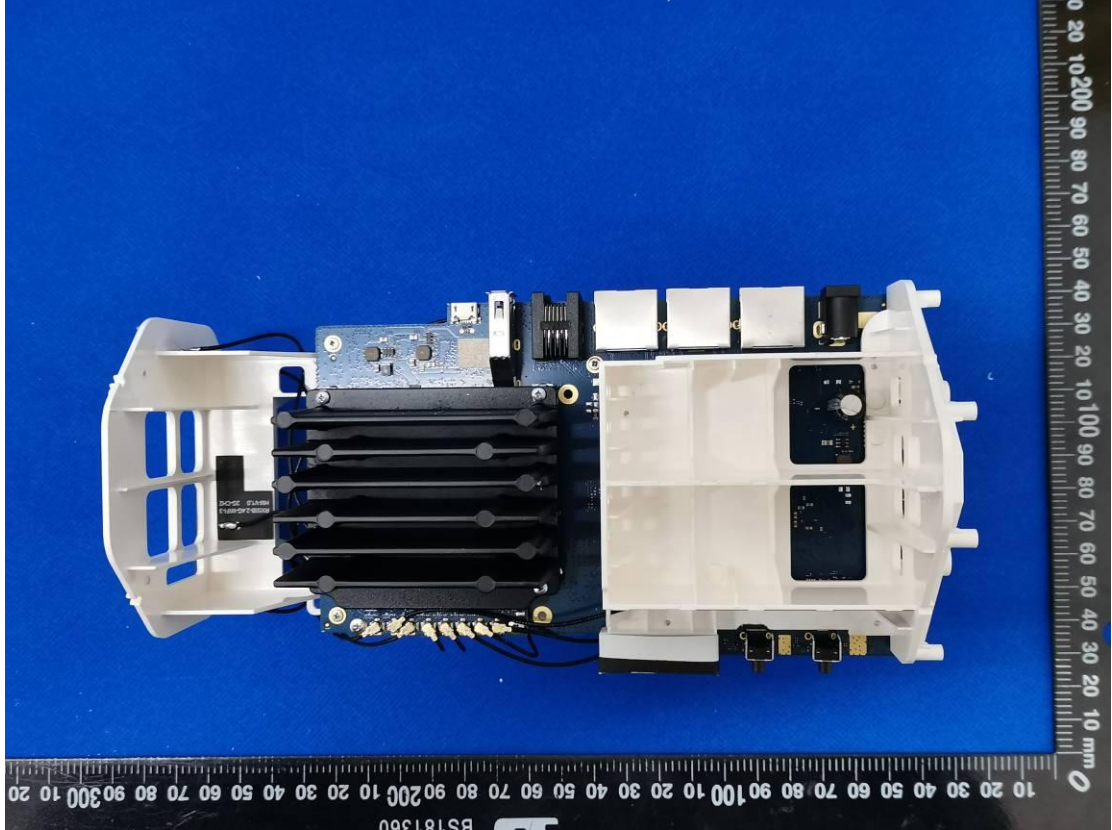

FCC ID: 2AON8RX50

Internal Photos

1. EUT uncover view

2. Antenna view