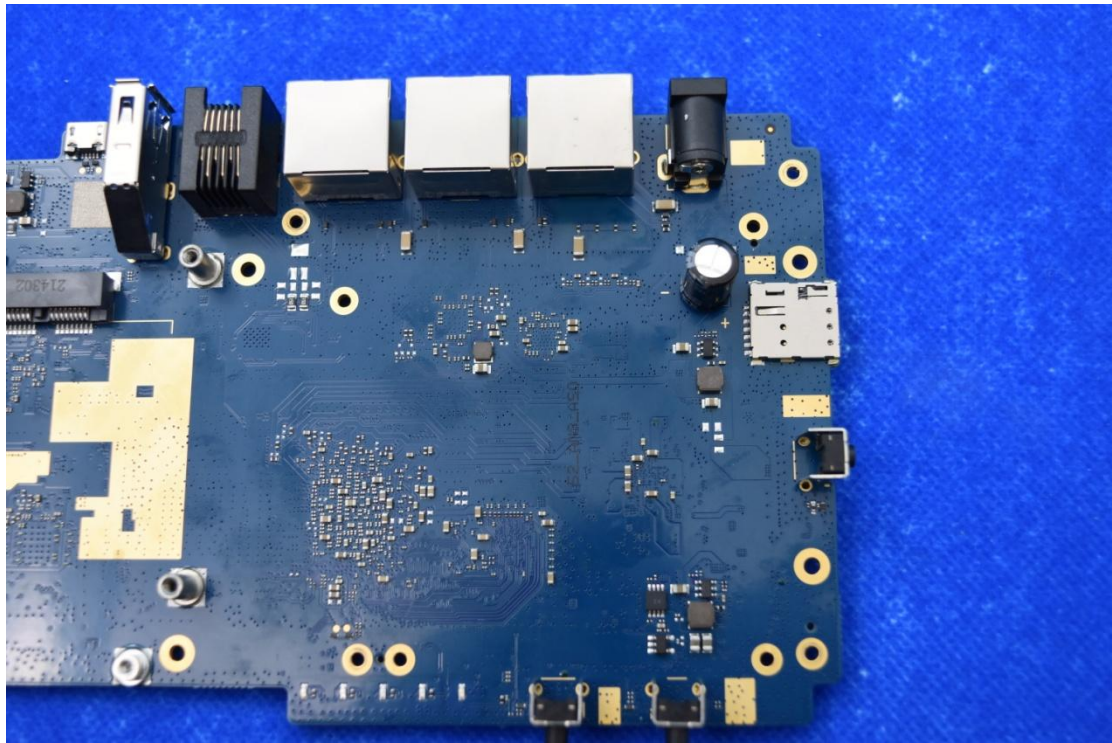

FCC ID: 2AON8RX50

Internal Photos

1. EUT uncover view

2. Antenna view