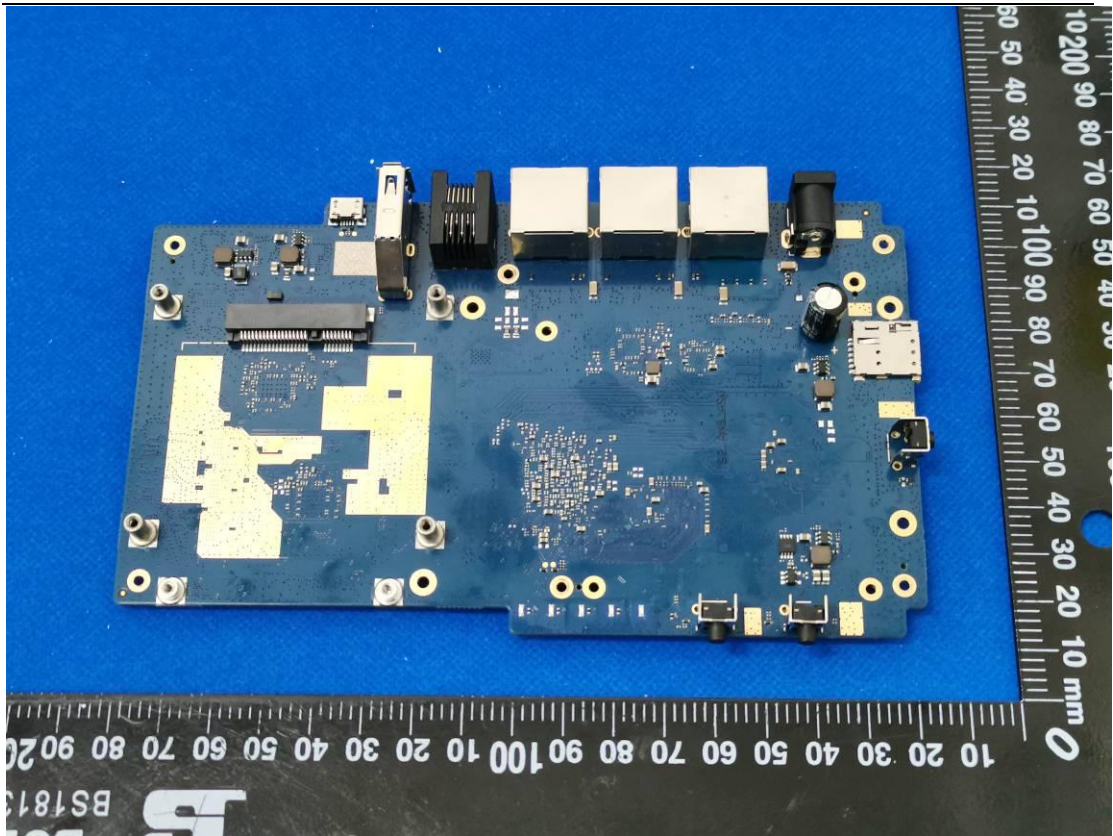

FCC ID: 2AON8RX50

Internal Photos

1. EUT uncover view

2. Antenna view