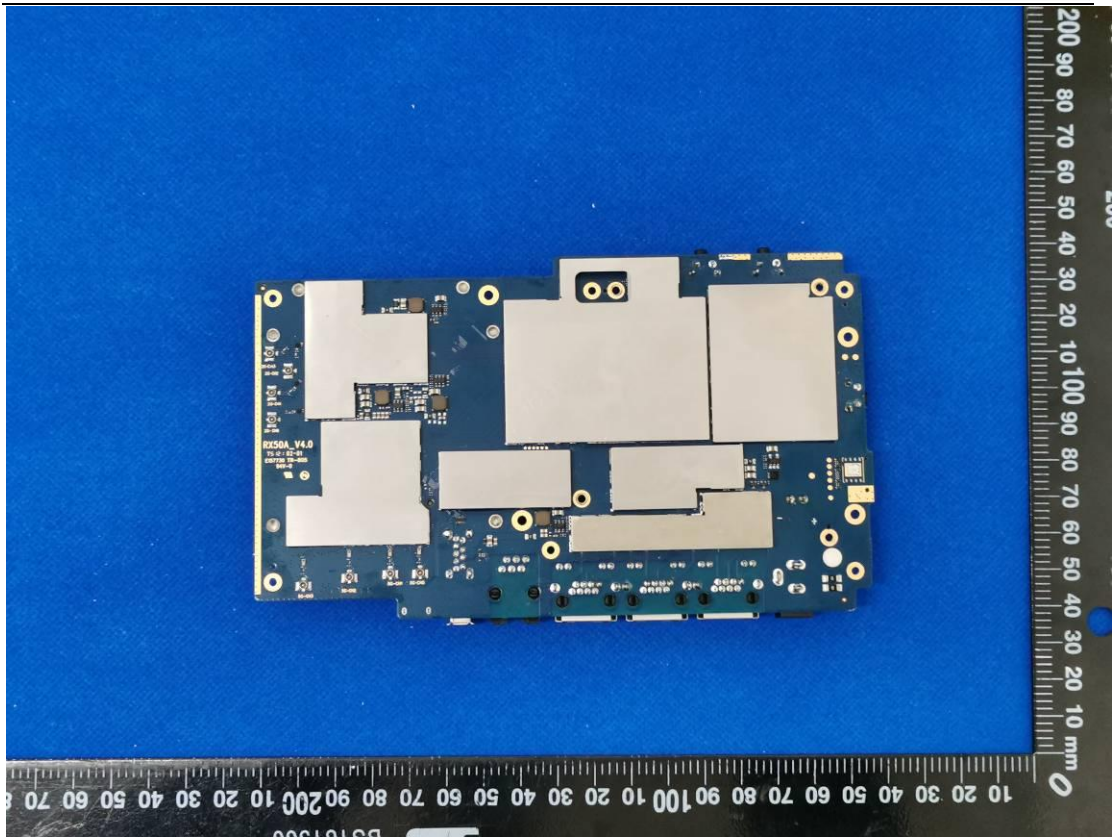

FCC ID: 2AON8RX50

Internal Photos

1. EUT uncover view

2. Antenna view