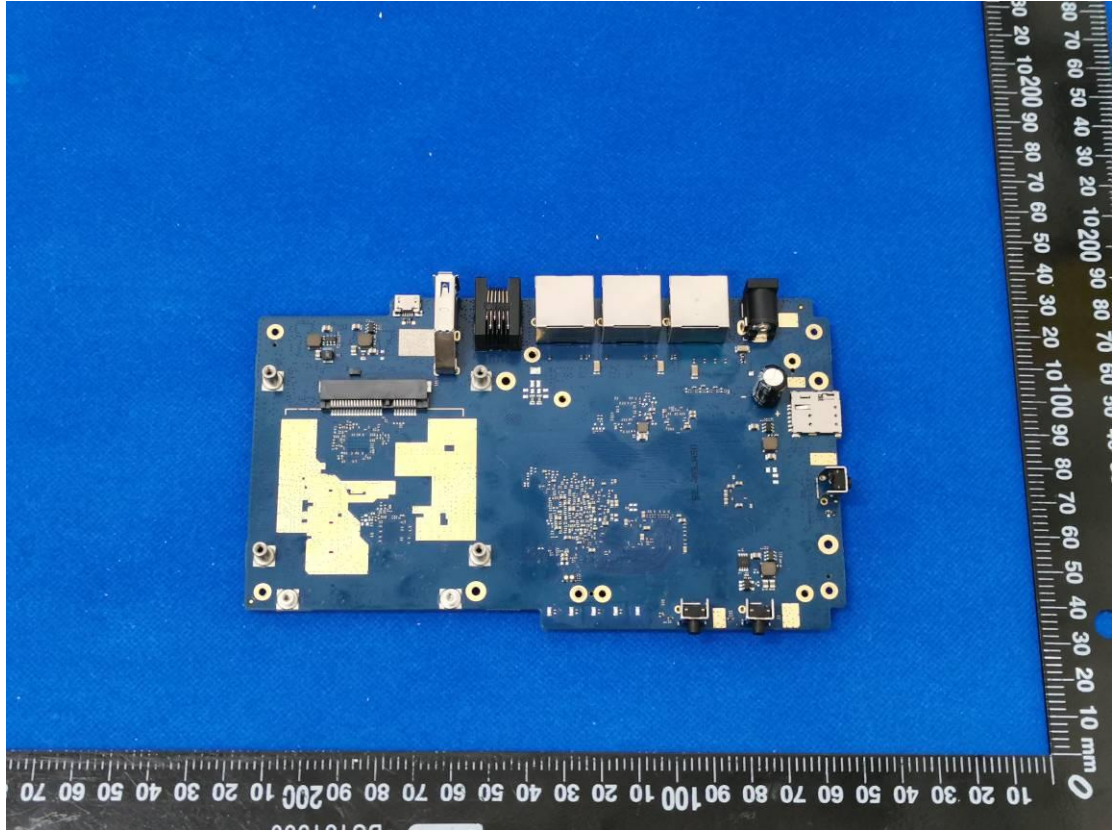

FCC ID: 2AON8RX50

Internal Photos

1. EUT uncover view

2. Antenna view