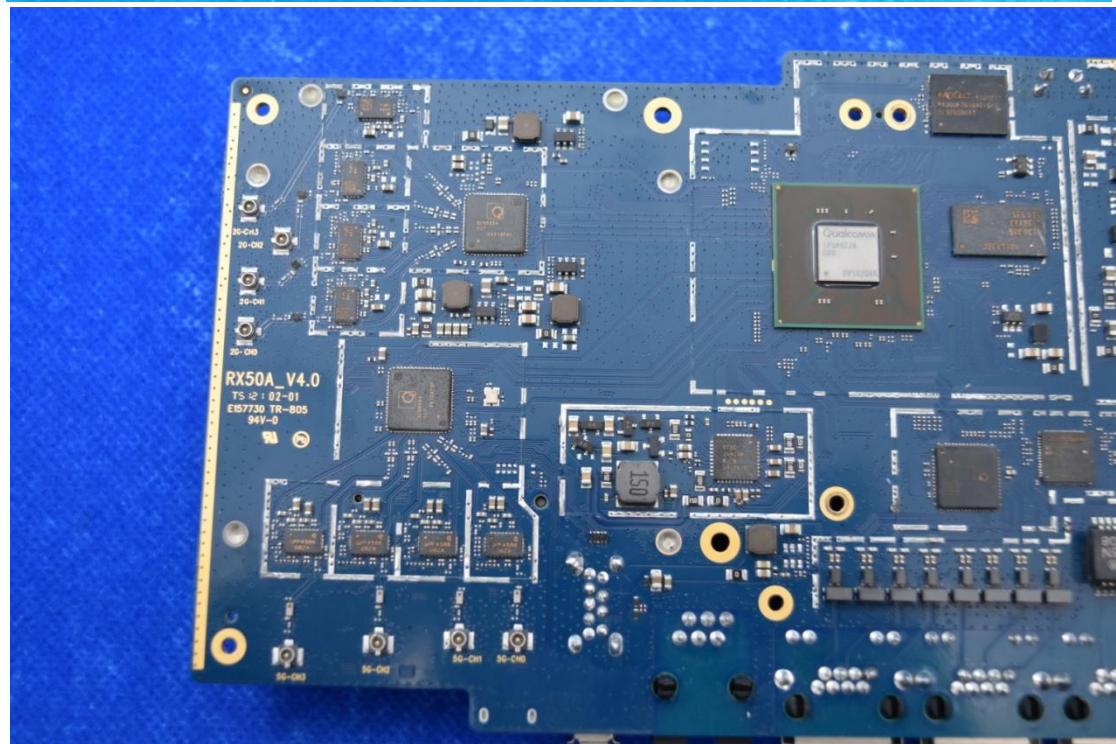

FCC ID: 2AON8RX50

Internal Photos

1. EUT uncover view

2. Antenna view