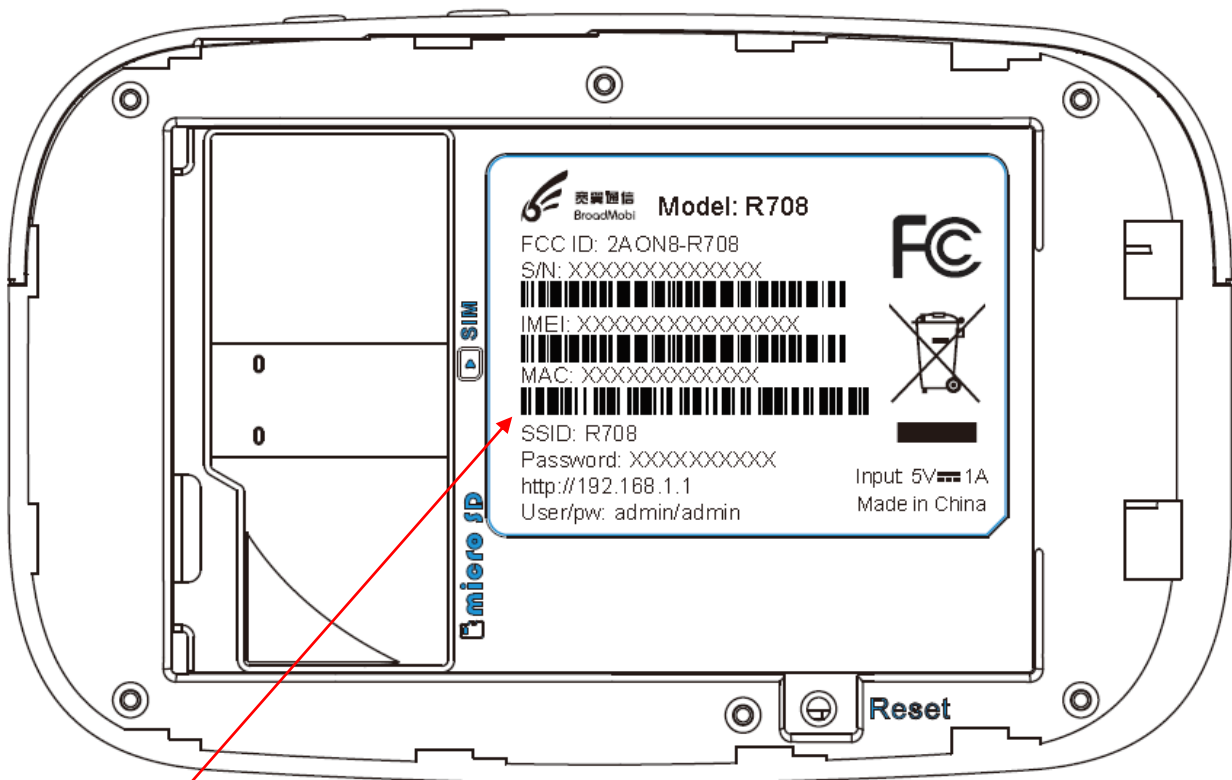

LABEL AND LOCATION

Printing

size: 41*30mm

Label Location