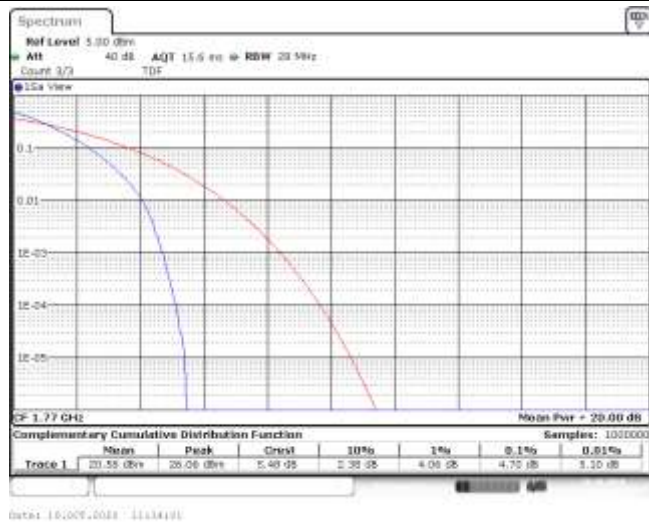

Band66-20MHz-QPSK-132572-100RB#0-4.70-13-PASS