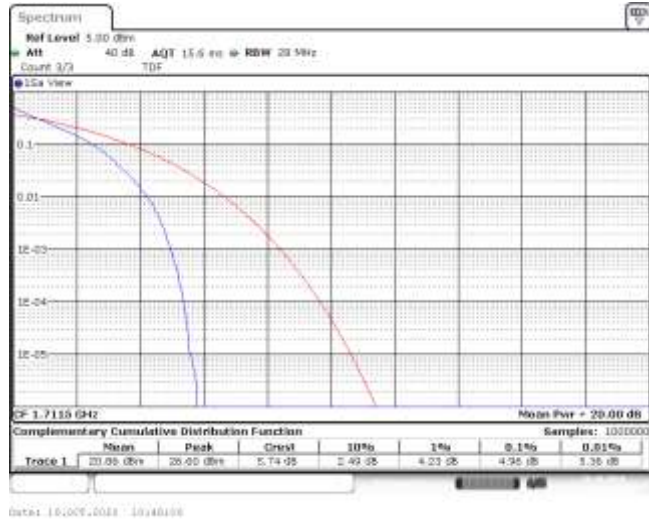

Band66-3MHz-QPSK-131987-15RB#0-4.96-13-PASS