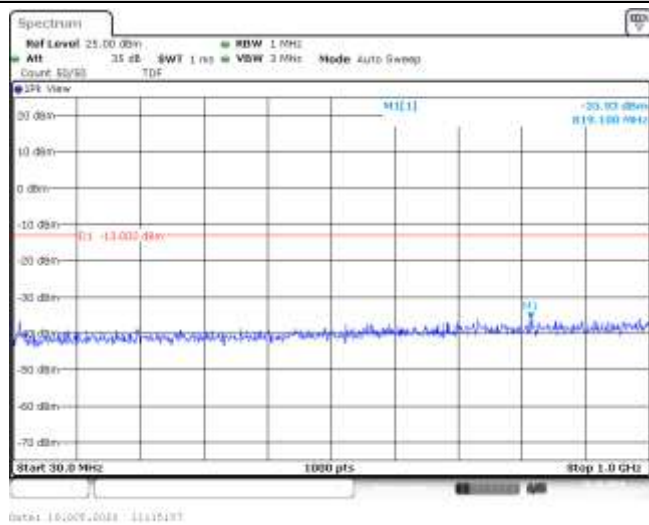

Band66-15MHz-16QAM-132047-1RB#0-Range1:30~1000MHz--35.93-PASS