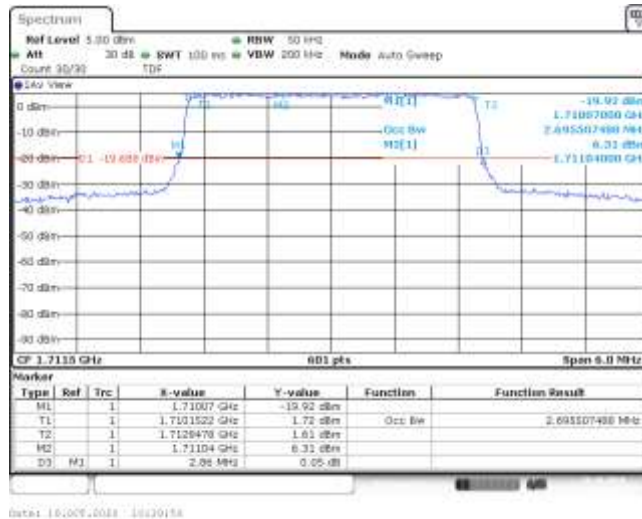

Band66-3MHz-16QAM-131987-15RB#0-2.696-2.860-PASS