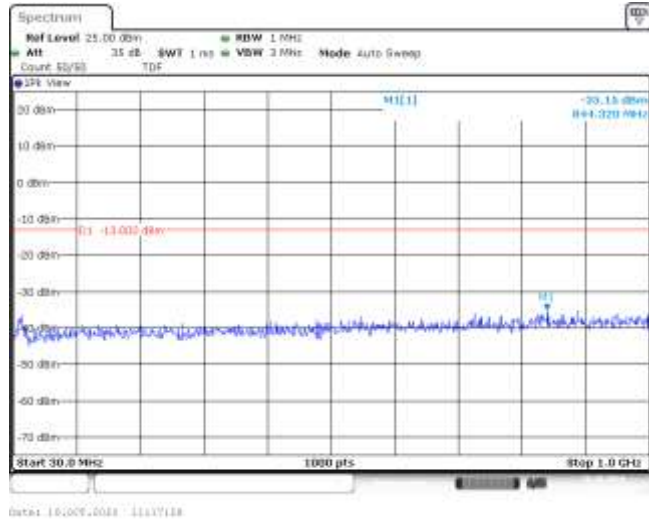

Band66-15MHz-16QAM-132597-1RB#0-Range1:30~1000MHz--35.15-PASS