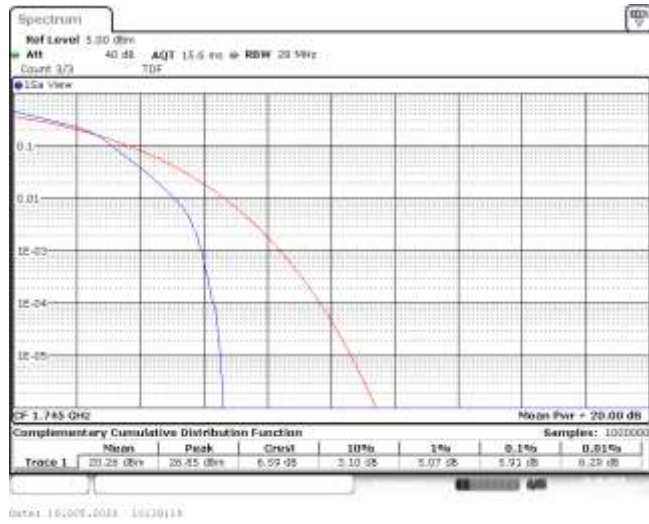

Test Graphs

Band66-1.4MHz-QPSK-131979-6RB#0-4.87-13-PASS

Band66-1.4MHz-QPSK-132322-6RB#0-5.04-13-PASS

Band66-1.4MHz-QPSK-132665-6RB#0-4.90-13-PASS

Band66-1.4MHz-16QAM-131979-6RB#0-5.74-13-PASS

Band66-1.4MHz-16QAM-132322-6RB#0-5.91-13-PASS