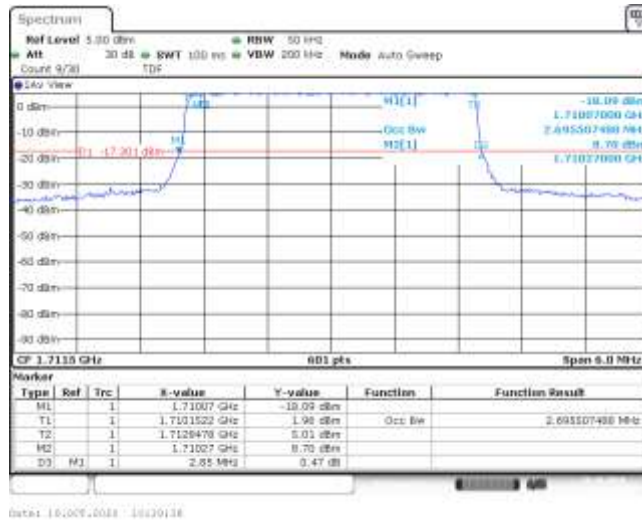

Band66-3MHz-QPSK-131987-15RB#0-2.696-2.850-PASS