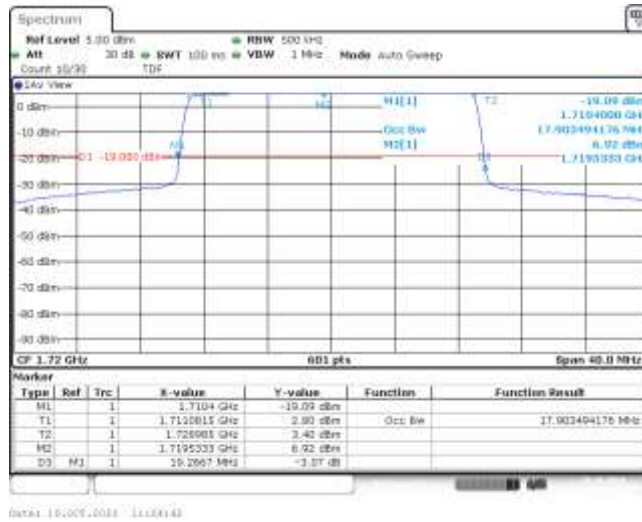

Band66-15MHz-QPSK-132597-75RB#0-13.428-14.300-PASS

Band66-15MHz-16QAM-132047-75RB#0-13.428-14.300-PASS

Band66-15MHz-16QAM-132322-75RB#0-13.478-14.300-PASS

Band66-15MHz-16QAM-132597-75RB#0-13.428-14.300-PASS