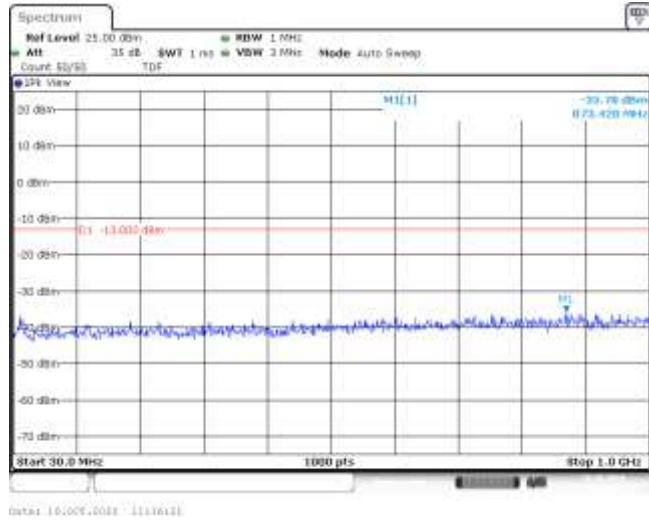

Band66-15MHz-QPSK-132322-1RB#0-Range1:30~1000MHz--35.78-PASS