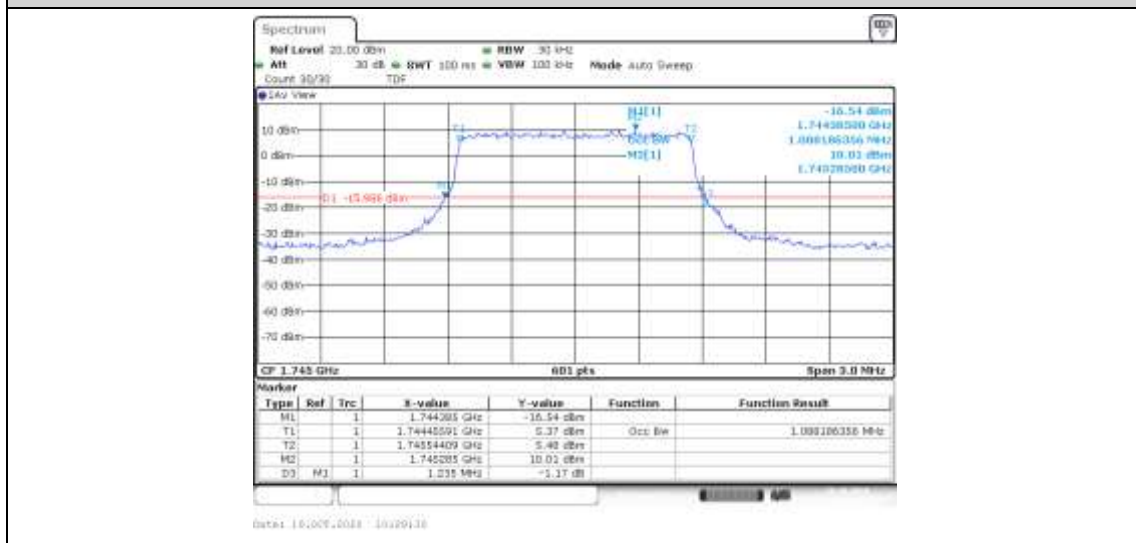

Band66-1.4MHz-QPSK-132322-6RB#0-1.088-1.235-PASS