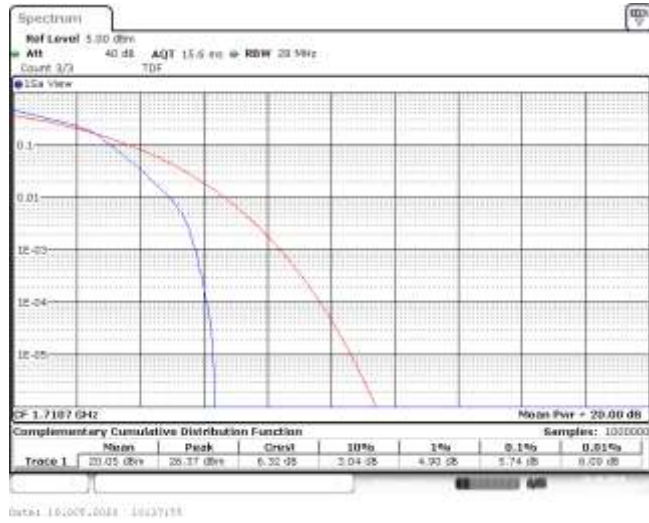

Test Graphs

Band66-1.4MHz-QPSK-131979-6RB#0-4.87-13-PASS

Band66-1.4MHz-QPSK-132322-6RB#0-5.04-13-PASS

Band66-1.4MHz-QPSK-132665-6RB#0-4.90-13-PASS

Band66-1.4MHz-16QAM-131979-6RB#0-5.74-13-PASS

Band66-1.4MHz-16QAM-132322-6RB#0-5.91-13-PASS