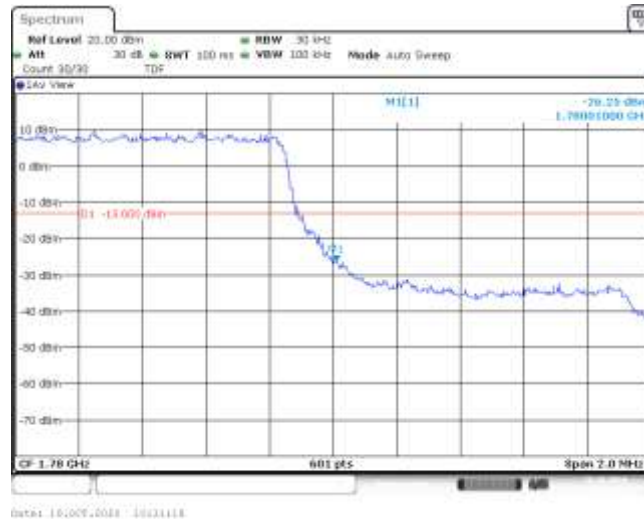

Band66-1.4MHz-QPSK-132665-6RB#0--26.25-PASS