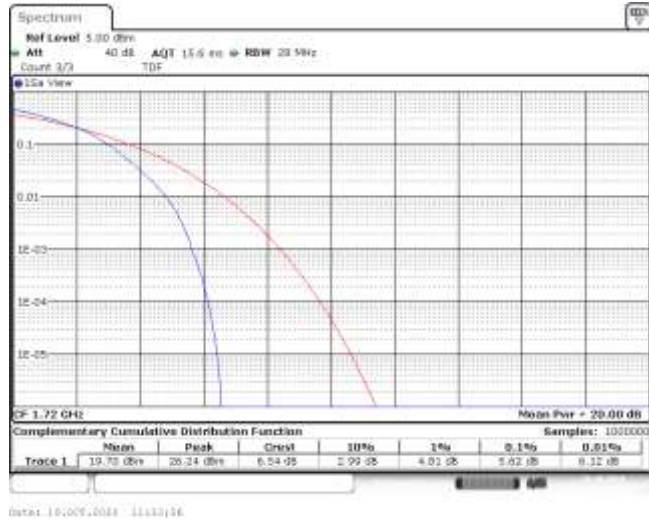

Band66-20MHz-16QAM-132072-100RB#0-5.62-13-PASS