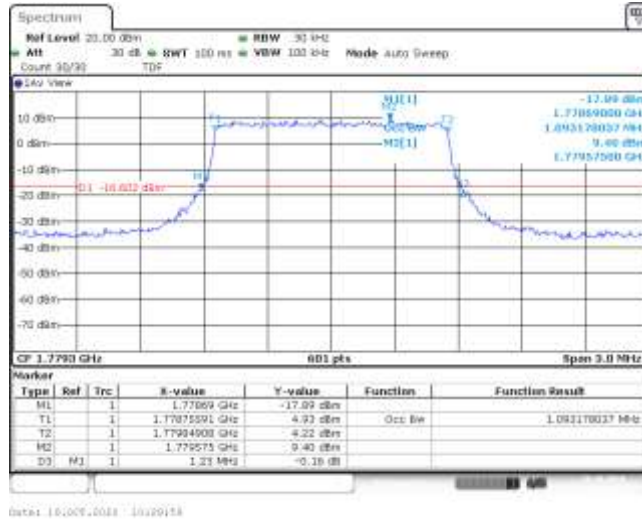

Band66-1.4MHz-QPSK-132665-6RB#0-1.093-1.230-PASS