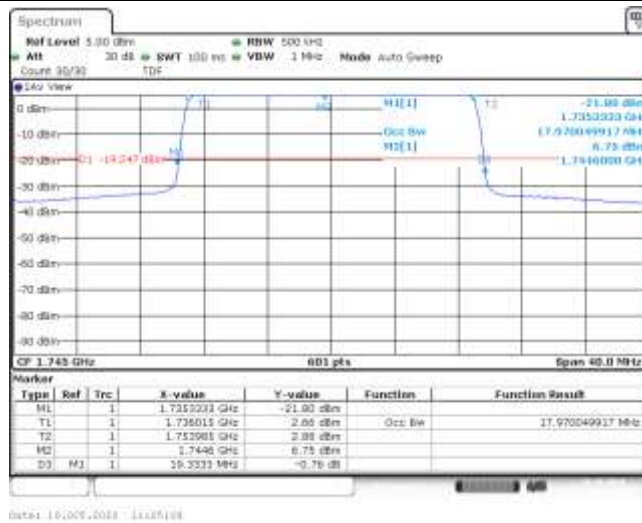

Band66-20MHz-QPSK-132322-100RB#0-17.97-19.333-PASS