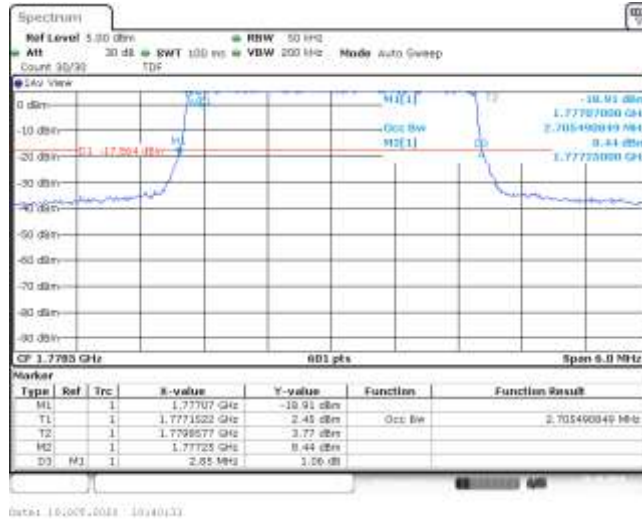

Band66-3MHz-QPSK-132657-15RB#0-2.705-2.850-PASS