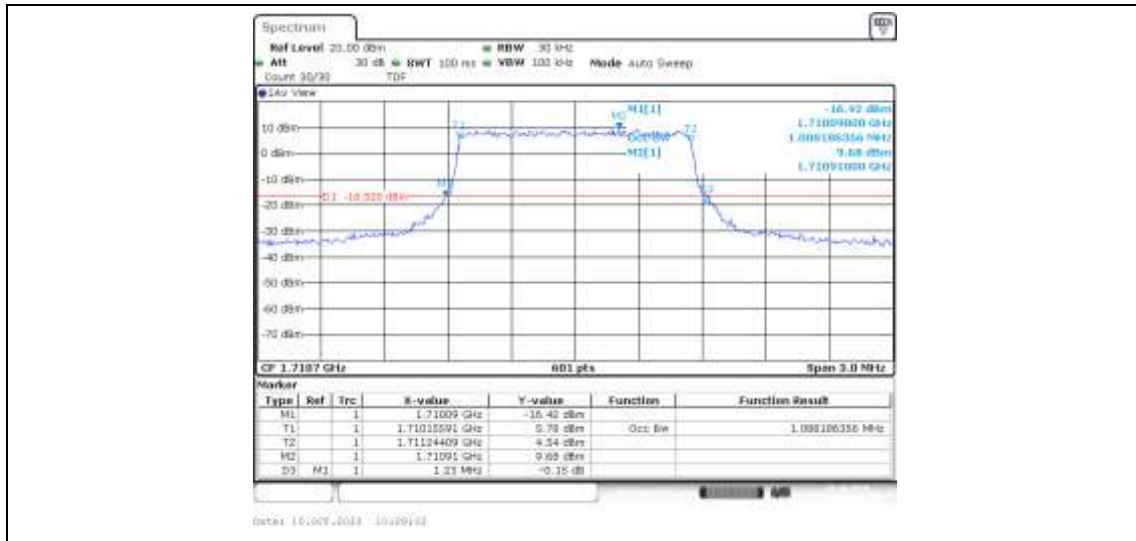

Band66	20MHz	16QAM	132072	100RB#0	17.903	19.267	PASS
Band66	20MHz	16QAM	132322	100RB#0	17.97	19.333	PASS
Band66	20MHz	16QAM	132572	100RB#0	17.903	19.333	PASS

Test Graphs

Band66-1.4MHz-QPSK-131979-6RB#0-1.088-1.230-PASS