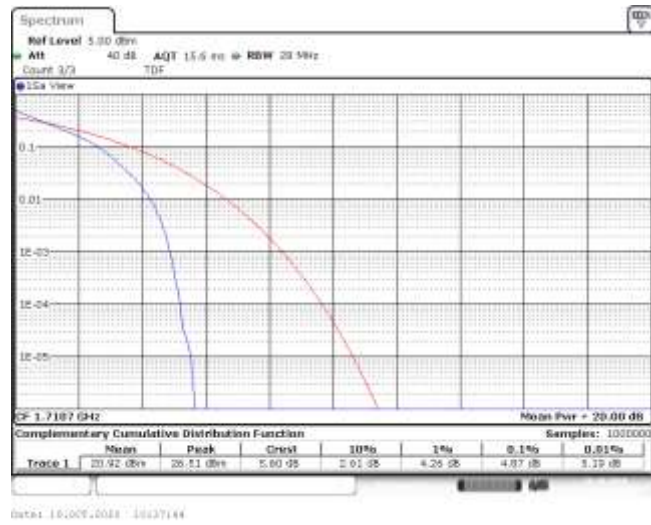

Test Graphs

Band66-1.4MHz-QPSK-131979-6RB#0-4.87-13-PASS