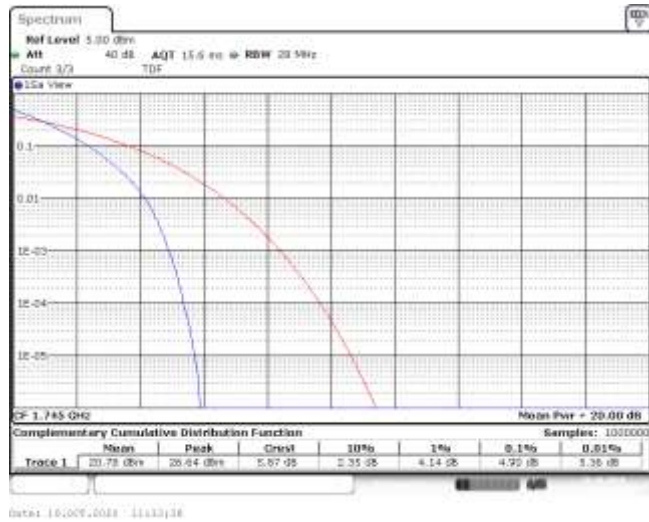

Band66-20MHz-QPSK-132322-100RB#0-4.90-13-PASS