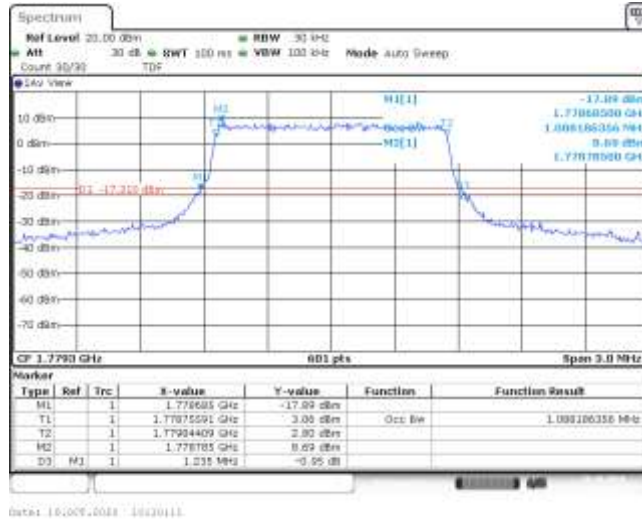

Band66-1.4MHz-16QAM-132665-6RB#0-1.088-1.235-PASS