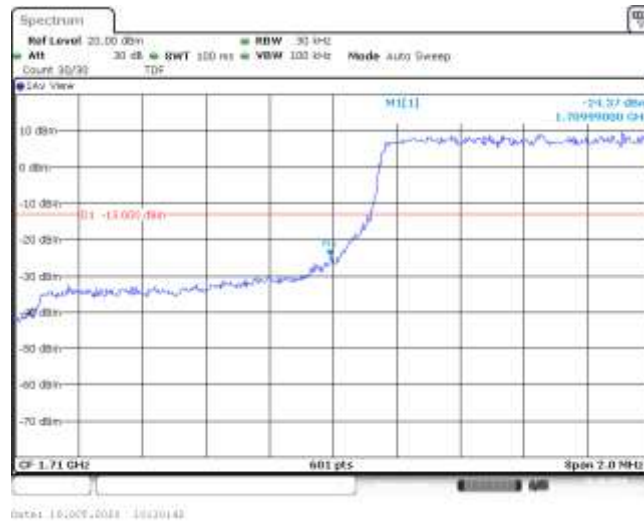

Test Graphs

Band66-1.4MHz-QPSK-131979-6RB#0--24.37-PASS