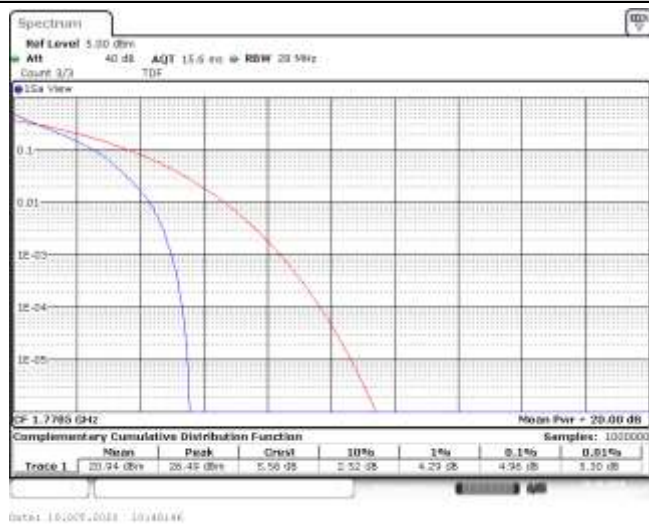

Band66-3MHz-QPSK-132657-15RB#0-4.96-13-PASS