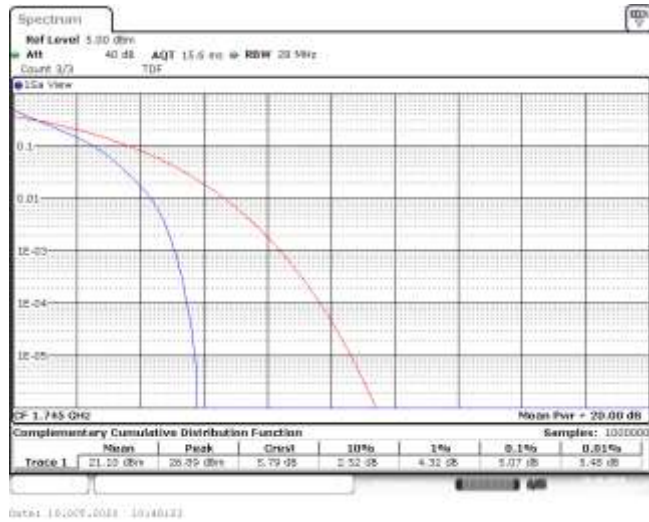

Band66-3MHz-QPSK-132322-15RB#0-5.07-13-PASS