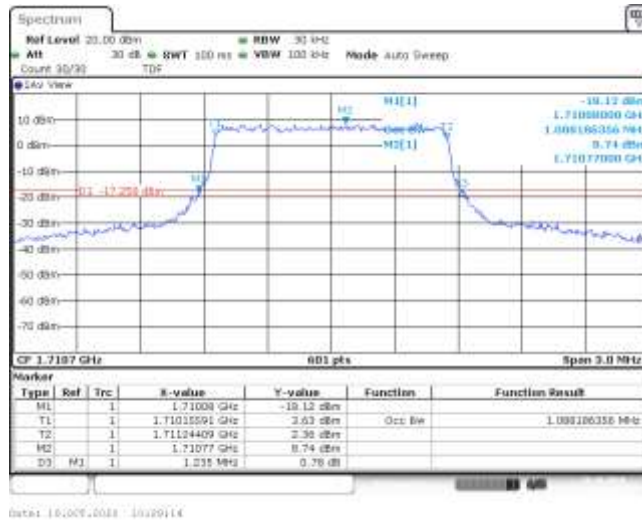

Band66-1.4MHz-16QAM-131979-6RB#0-1.088-1.235-PASS