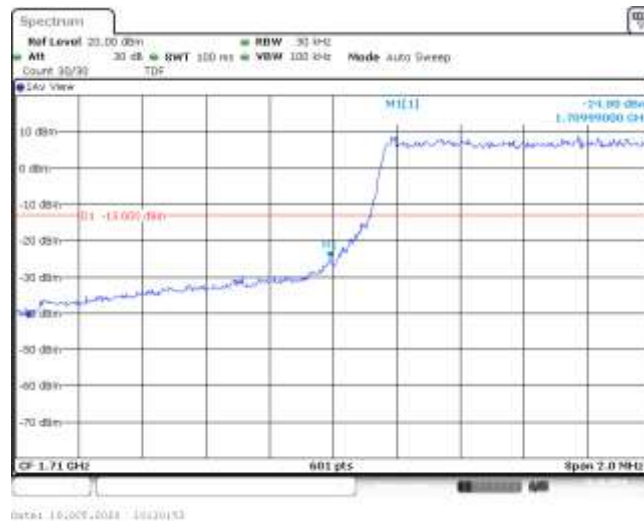

Band66-1.4MHz-16QAM-131979-6RB#0--24.80-PASS