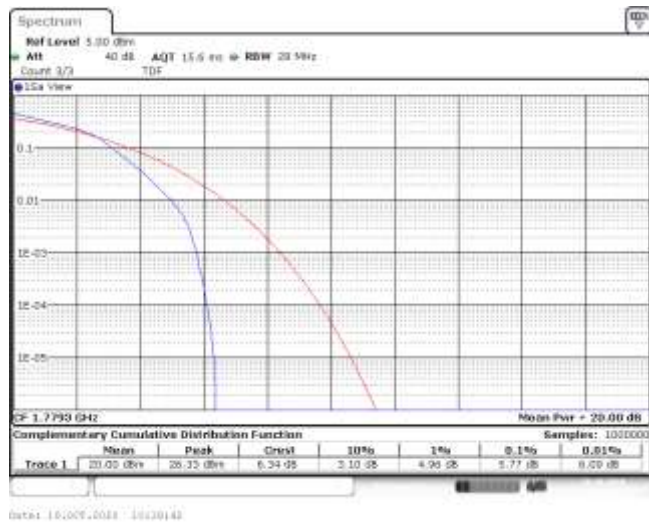

Test Graphs

Band66-1.4MHz-QPSK-131979-6RB#0-4.87-13-PASS

Band66-1.4MHz-QPSK-132322-6RB#0-5.04-13-PASS

Band66-1.4MHz-QPSK-132665-6RB#0-4.90-13-PASS

Band66-1.4MHz-16QAM-131979-6RB#0-5.74-13-PASS

Band66-1.4MHz-16QAM-132322-6RB#0-5.91-13-PASS