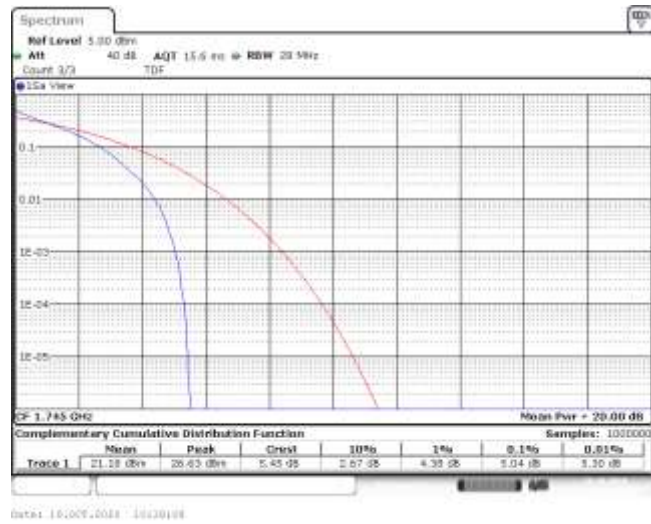

Band66-1.4MHz-QPSK-132322-6RB#0-5.04-13-PASS