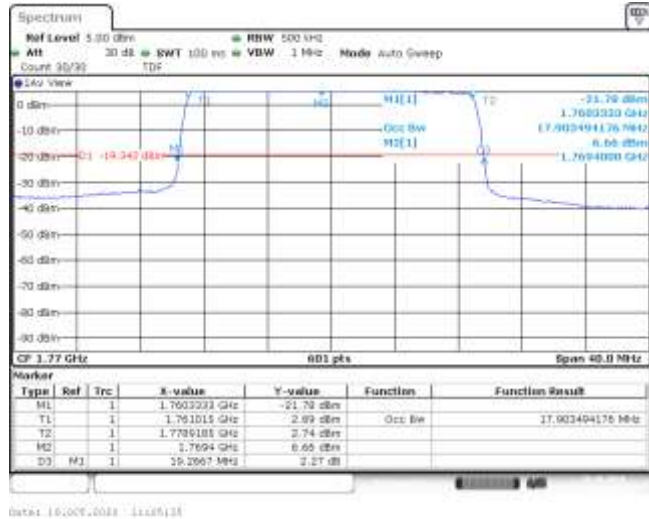

Band66-20MHz-QPSK-132572-100RB#0-17.903-19.267-PASS