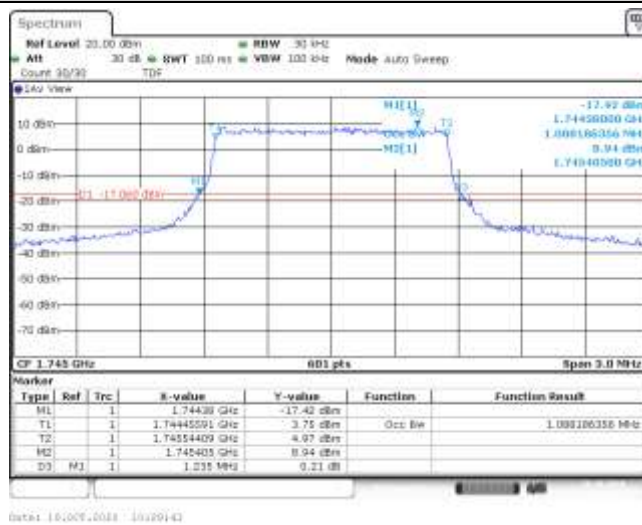

Band66-1.4MHz-16QAM-132322-6RB#0-1.088-1.235-PASS