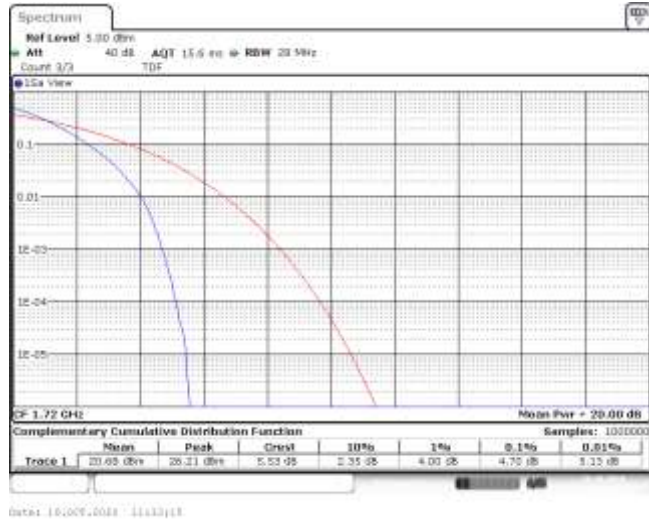

Band66-15MHz-QPSK-132322-75RB#0-5.13-13-PASS

Band66-15MHz-QPSK-132597-75RB#0-4.99-13-PASS

Band66-15MHz-16QAM-132047-75RB#0-5.71-13-PASS

Band66-15MHz-16QAM-132322-75RB#0-5.88-13-PASS

Band66-15MHz-16QAM-132597-75RB#0-5.80-13-PASS