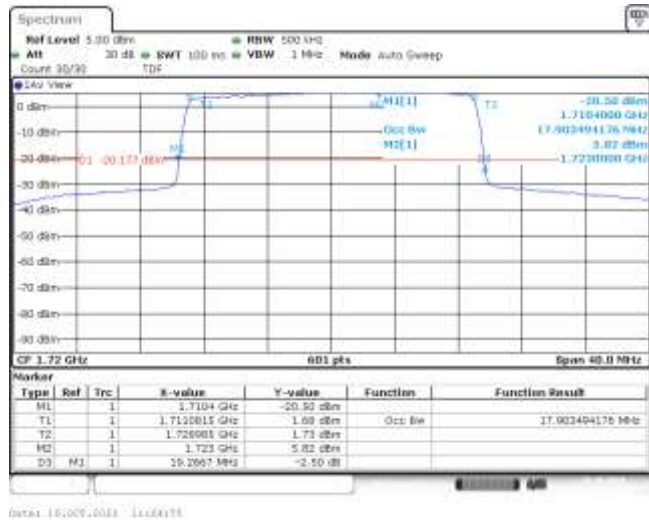

Band66-20MHz-16QAM-132072-100RB#0-17.903-19.267-PASS