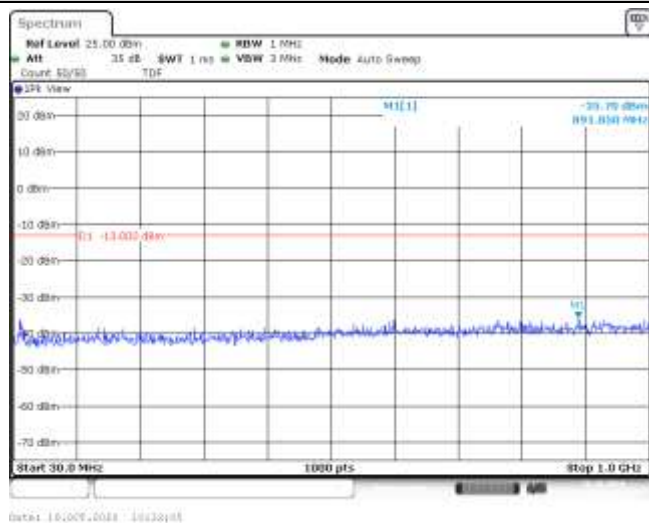

Band66-1.4MHz-16QAM-131979-1RB#0-Range1:30~1000MHz--35.7-PASS