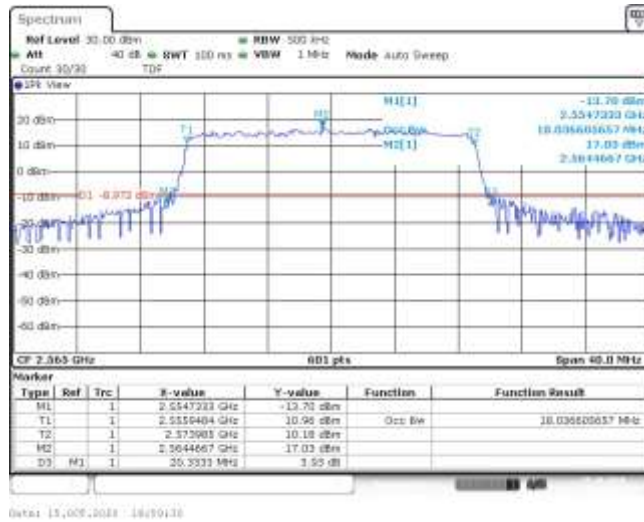

Data: 15.005.2023 14:50:41

Band41-15MHz-QPSK-41165-75RB#0-13.527

Band41-15MHz-16QAM-40315-75RB#0-13.527

Band41-15MHz-16QAM-40690-75RB#0-13.527

Band41-15MHz-16QAM-41165-75RB#0-13.527

Band41-20MHz-QPSK-40340-100RB#0-18.037