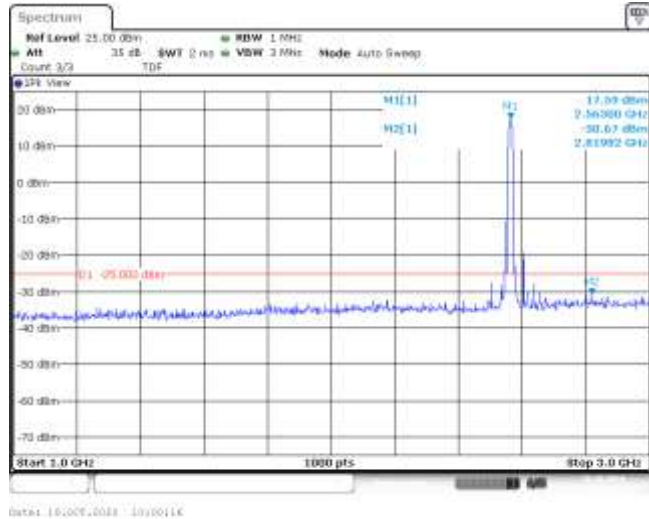

Band41-15MHz-16QAM-40315-75RB#0-Range2:1000~3000MHz