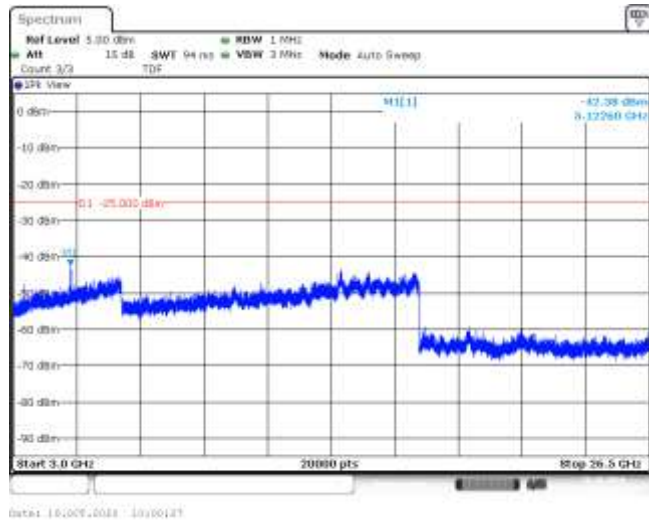

Band41-15MHz-QPSK-41165-75RB#0-Range3:3000~26500MHz

Band41-15MHz-16QAM-40315-75RB#0-Range1:30~1000MHz

Band41-15MHz-16QAM-40315-75RB#0-Range2:1000~3000MHz

Band41-15MHz-16QAM-40315-75RB#0-Range3:3000~26500MHz