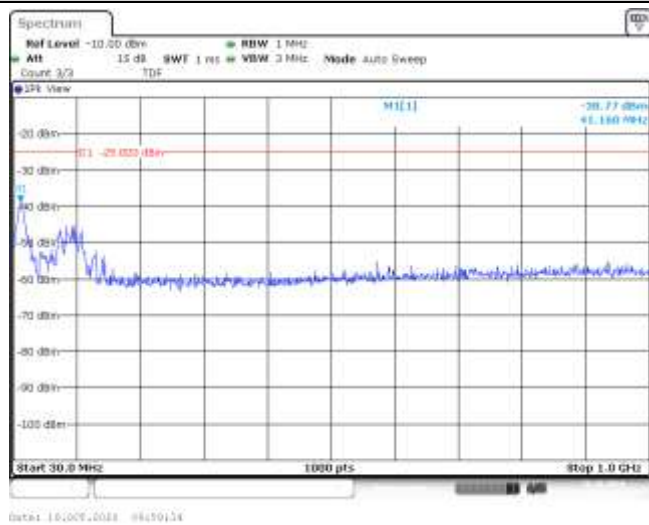

Band41-15MHz-QPSK-40315-75RB#0-Range1:30~1000MHz