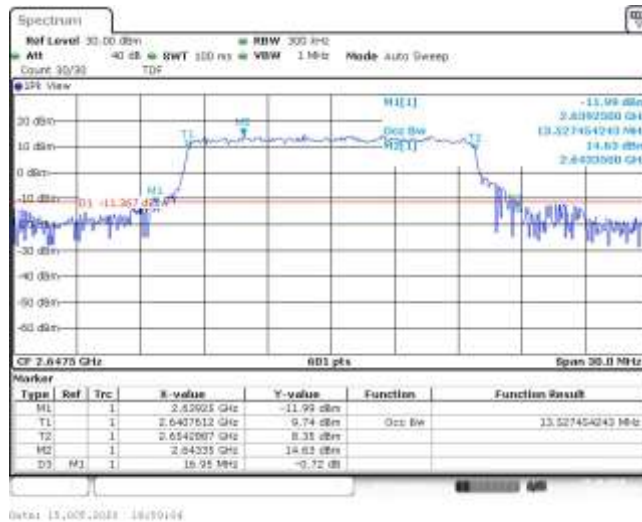

Band41-15MHz-QPSK-41165-75RB#0-13.527