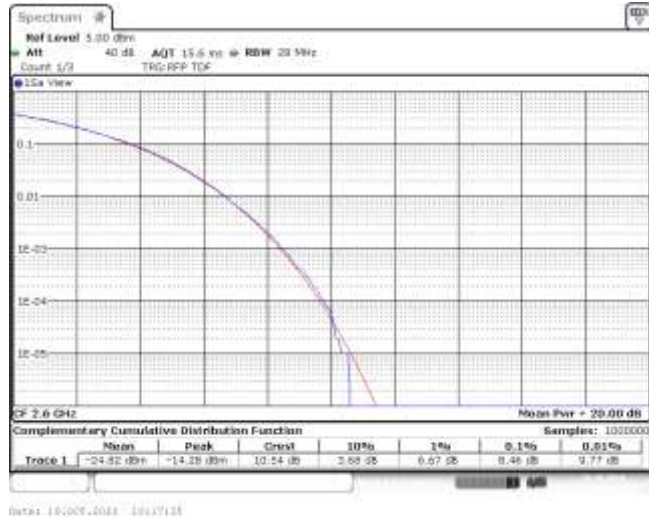

Band41-20MHz-16QAM-40690-100RB#0