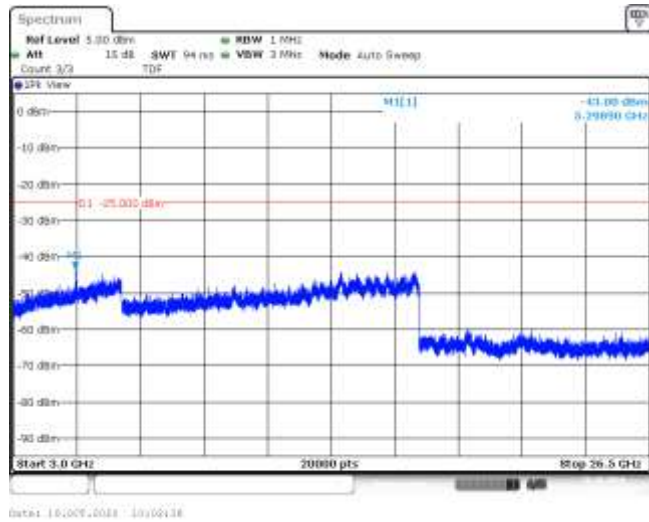

Band41-15MHz-16QAM-41165-75RB#0-Range3:3000~26500MHz