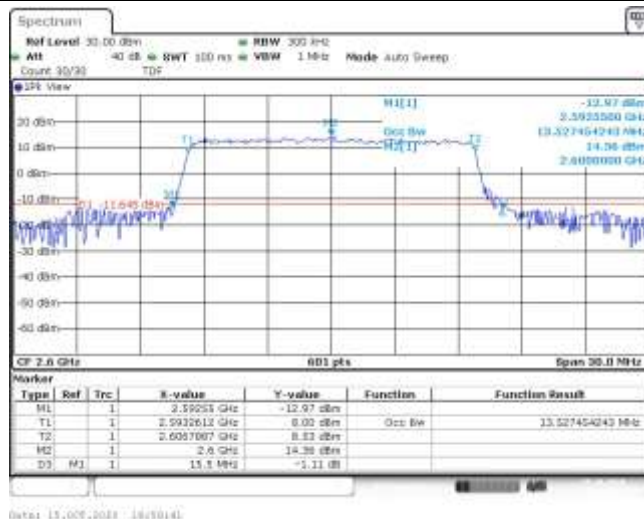

Band41-10MHz-16QAM-40690-50RB#0-8.985

Band41-10MHz-16QAM-41190-50RB#0-8.918

Data: 15.005.2023 14:50:44

Band41-15MHz-QPSK-40315-75RB#0-13.478

Data: 15.005.2023 14:50:11

Band41-15MHz-QPSK-40690-75RB#0-13.527