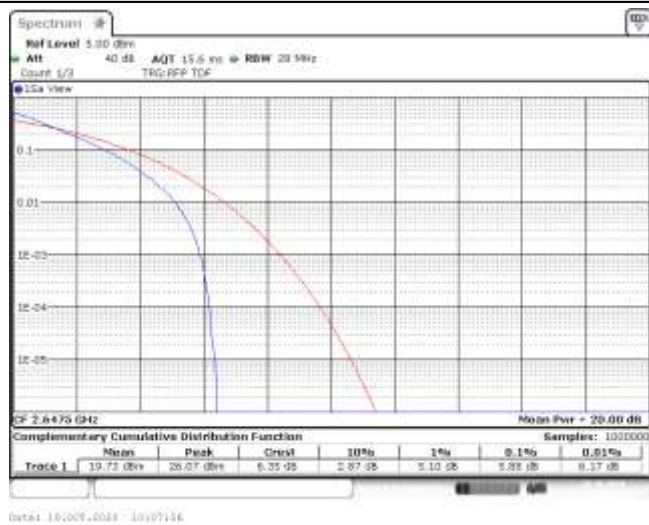

Band41-15MHz-QPSK-41165-75RB#0

Band41-15MHz-16QAM-40315-75RB#0

Band41-15MHz-16QAM-40690-75RB#0

Band41-15MHz-16QAM-41165-75RB#0

Band41-20MHz-QPSK-40340-100RB#0

Band41-20MHz-QPSK-40690-100RB#0

Band41-20MHz-QPSK-41140-100RB#0