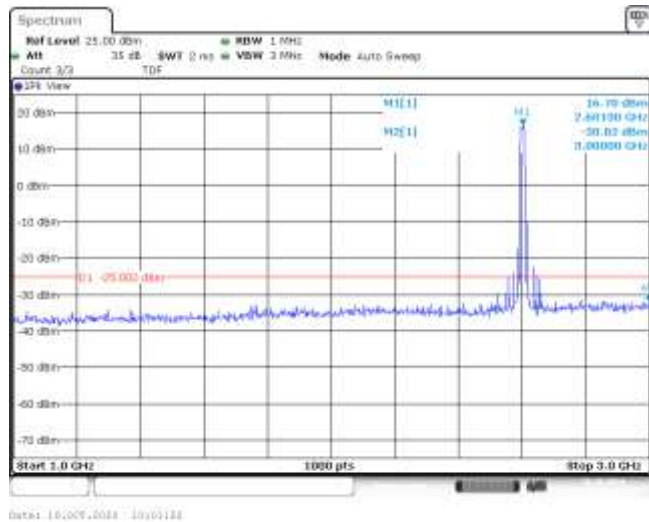

Band41-15MHz-16QAM-40690-75RB#0-Range2:1000~3000MHz