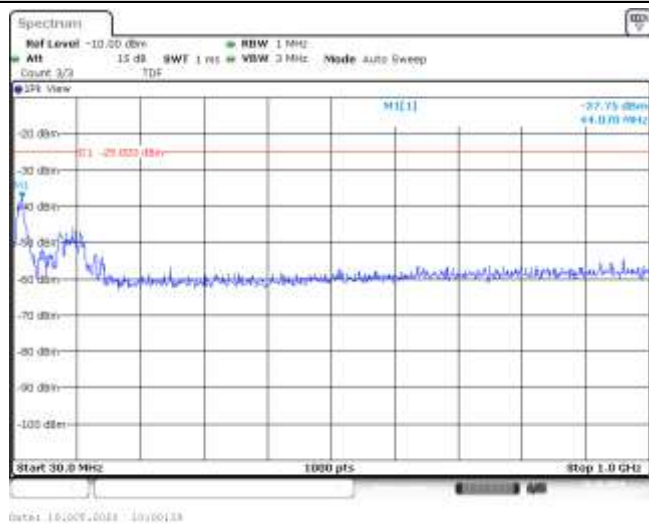

Band41-15MHz-QPSK-40690-75RB#0-Range1:30~1000MHz