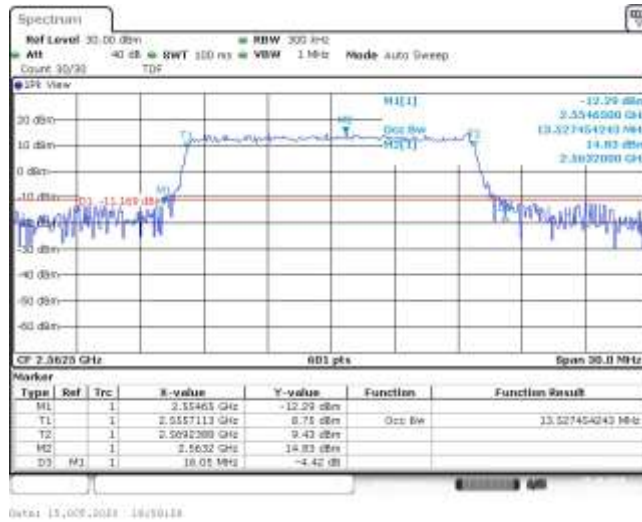

Band41-15MHz-16QAM-40315-75RB#0-13.527