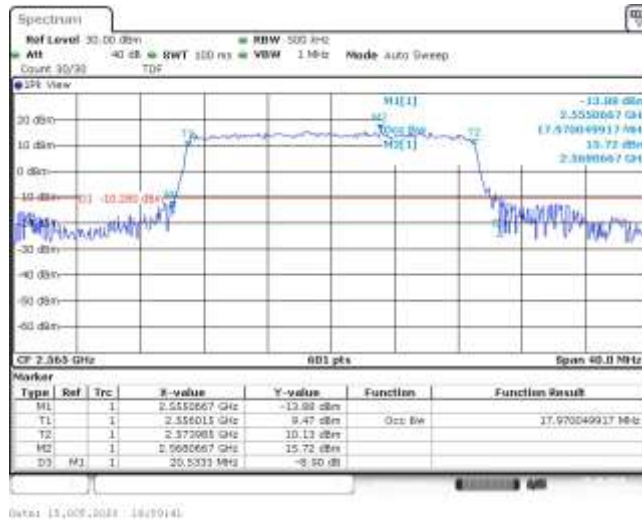

Band41-20MHz-16QAM-40340-100RB#0-17.97