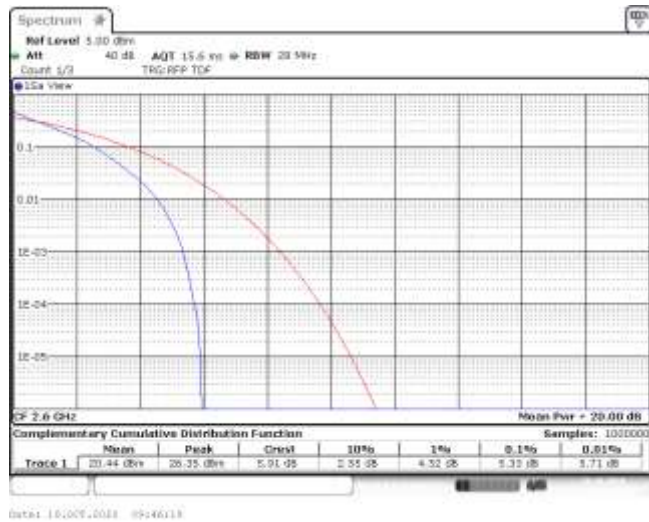

Band41-5MHz-QPSK-40690-25RB#0