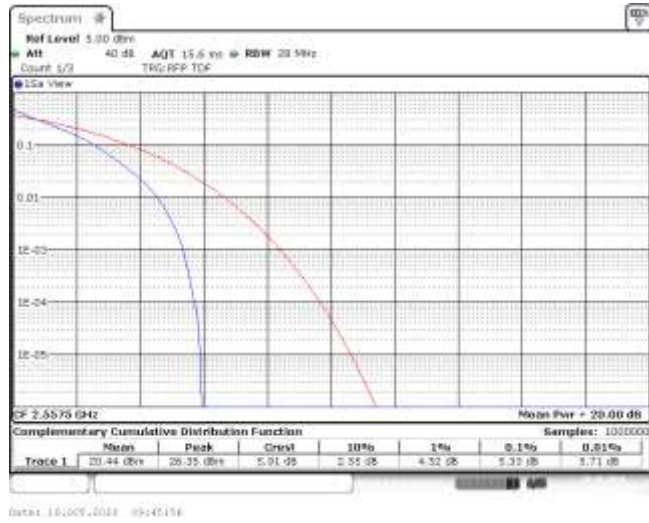

Test Graphs

Band41-5MHz-QPSK-40265-25RB#0