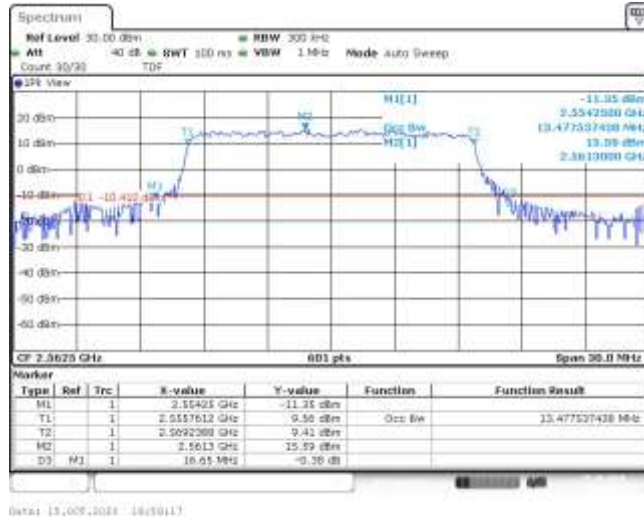

Band41-10MHz-16QAM-40690-50RB#0-8.985

Band41-10MHz-16QAM-41190-50RB#0-8.918

Data: 15.005.2023 14:50:44

Band41-15MHz-QPSK-40315-75RB#0-13.478

Data: 15.005.2023 14:50:11

Band41-15MHz-QPSK-40690-75RB#0-13.527