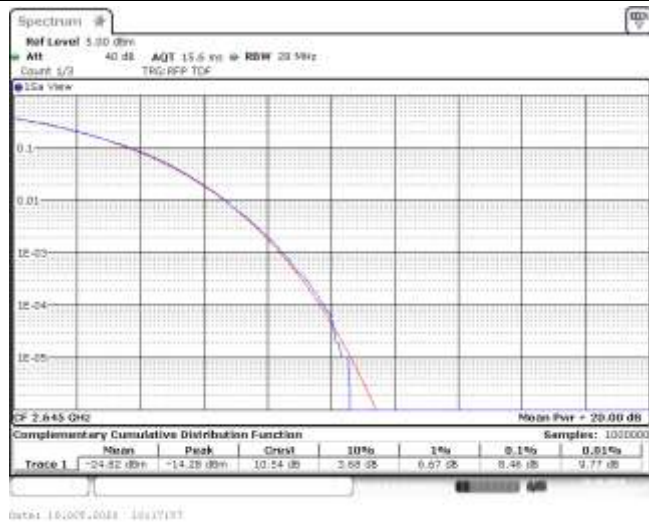

Band41-20MHz-16QAM-41140-100RB#0