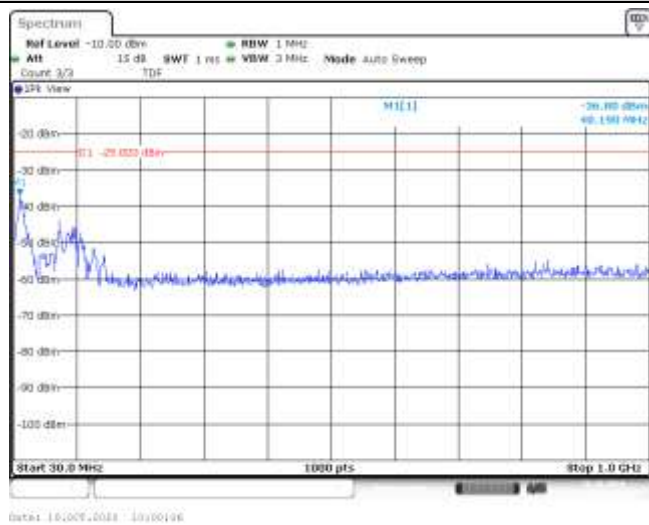

Band41-15MHz-16QAM-40315-75RB#0-Range1:30~1000MHz