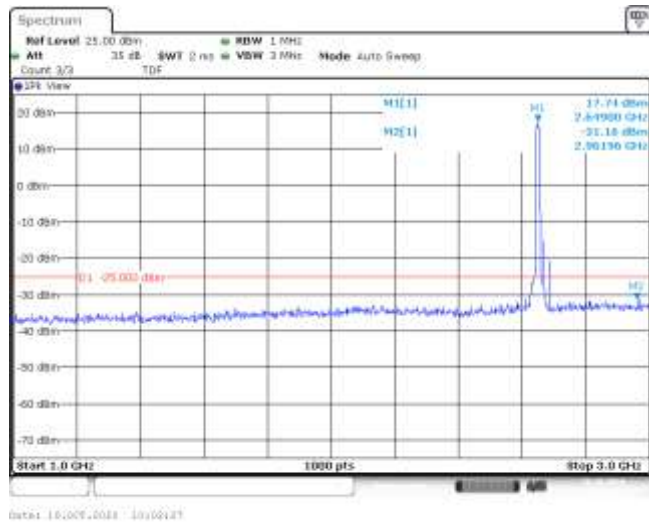

Band41-15MHz-16QAM-41165-75RB#0-Range2:1000~3000MHz