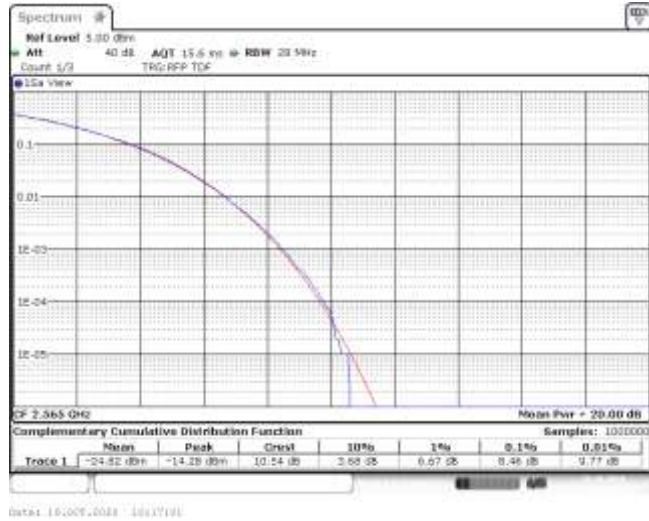

Band41-15MHz-QPSK-41165-75RB#0

Band41-15MHz-16QAM-40315-75RB#0

Band41-15MHz-16QAM-40690-75RB#0

Band41-15MHz-16QAM-41165-75RB#0

Band41-20MHz-QPSK-40340-100RB#0

Band41-20MHz-QPSK-40690-100RB#0

Band41-20MHz-QPSK-41140-100RB#0