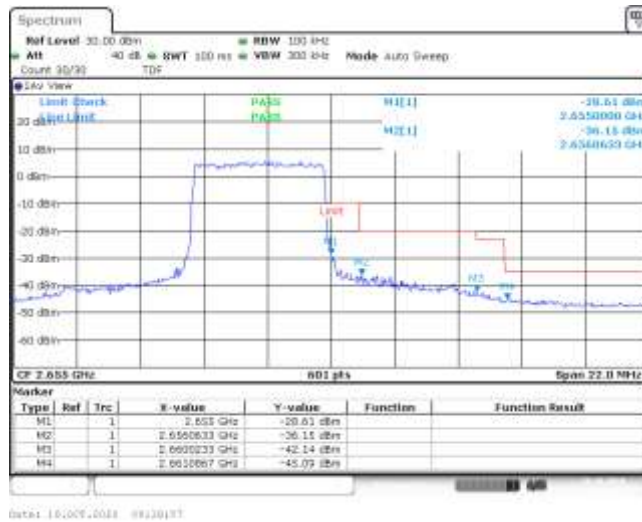

Band41-5MHz-QPSK-41215-25RB#0