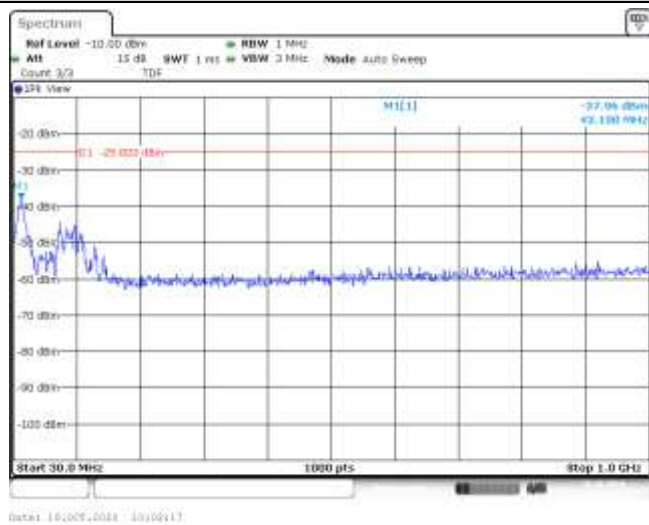

Band41-15MHz-16QAM-40690-75RB#0-Range1:30~1000MHz

Band41-15MHz-16QAM-40690-75RB#0-Range2:1000~3000MHz

Band41-15MHz-16QAM-40690-75RB#0-Range3:3000~26500MHz

Band41-15MHz-16QAM-41165-75RB#0-Range1:30~1000MHz