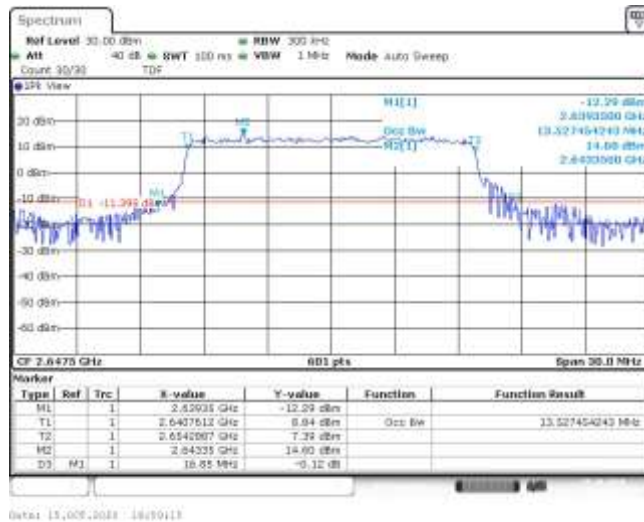

Data: 15.005.2023 14:50:41

Band41-15MHz-QPSK-41165-75RB#0-13.527

Band41-15MHz-16QAM-40315-75RB#0-13.527

Band41-15MHz-16QAM-40690-75RB#0-13.527

Band41-15MHz-16QAM-41165-75RB#0-13.527

Band41-20MHz-QPSK-40340-100RB#0-18.037