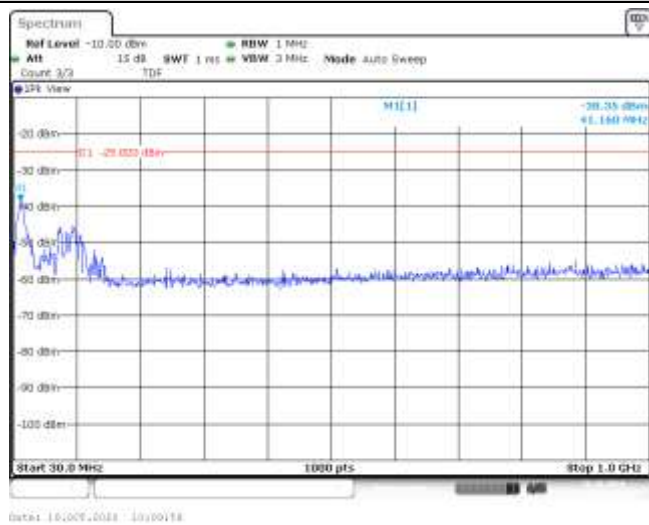

Band41-20MHz-QPSK-40340-100RB#0-Range1:30~1000MHz