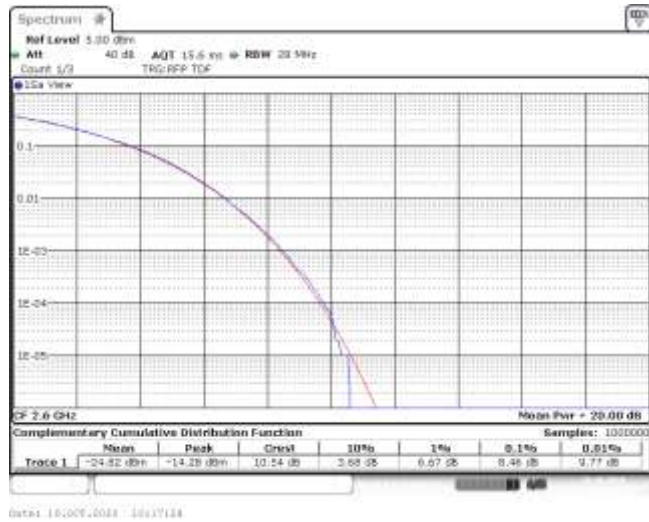

Band41-15MHz-QPSK-41165-75RB#0

Band41-15MHz-16QAM-40315-75RB#0

Band41-15MHz-16QAM-40690-75RB#0

Band41-15MHz-16QAM-41165-75RB#0

Band41-20MHz-QPSK-40340-100RB#0

Band41-20MHz-QPSK-40690-100RB#0

Band41-20MHz-QPSK-41140-100RB#0