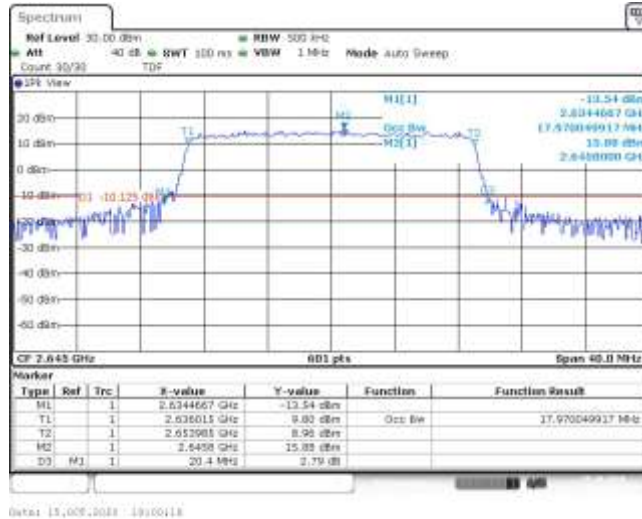

Band41-20MHz-QPSK-41140-100RB#0-17.97