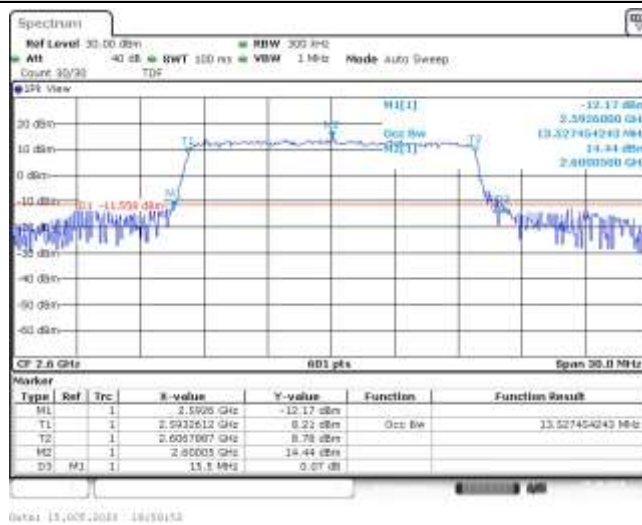

Data: 15.005.2023 14:50:41

Band41-15MHz-QPSK-41165-75RB#0-13.527

Band41-15MHz-16QAM-40315-75RB#0-13.527

Band41-15MHz-16QAM-40690-75RB#0-13.527

Band41-15MHz-16QAM-41165-75RB#0-13.527

Band41-20MHz-QPSK-40340-100RB#0-18.037