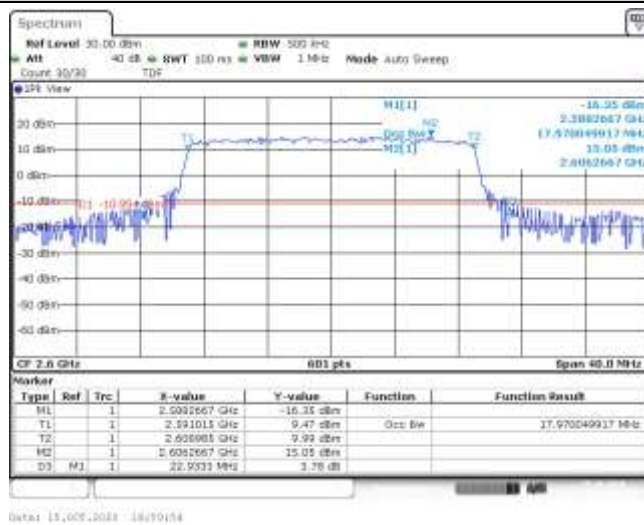

Band41-20MHz-QPSK-40690-100RB#0-17.97