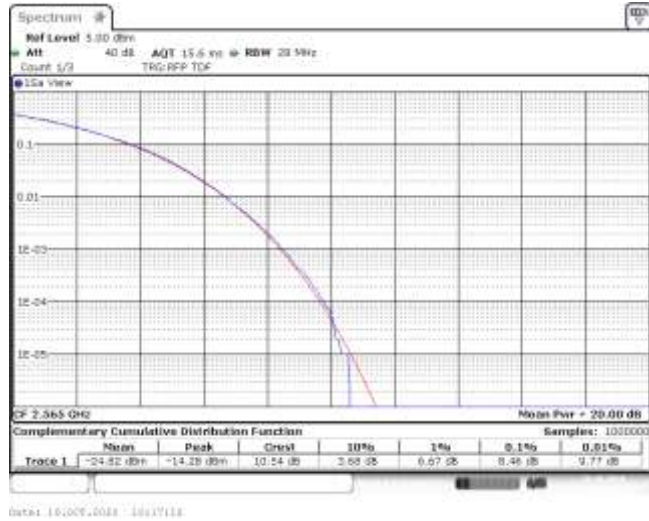

Band41-20MHz-16QAM-40340-100RB#0