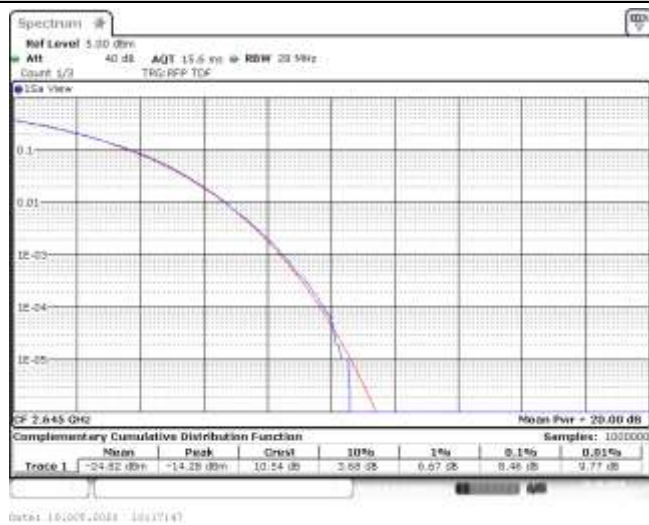

Band41-15MHz-QPSK-41165-75RB#0

Band41-15MHz-16QAM-40315-75RB#0

Band41-15MHz-16QAM-40690-75RB#0

Band41-15MHz-16QAM-41165-75RB#0

Band41-20MHz-QPSK-40340-100RB#0

Band41-20MHz-QPSK-40690-100RB#0

Band41-20MHz-QPSK-41140-100RB#0