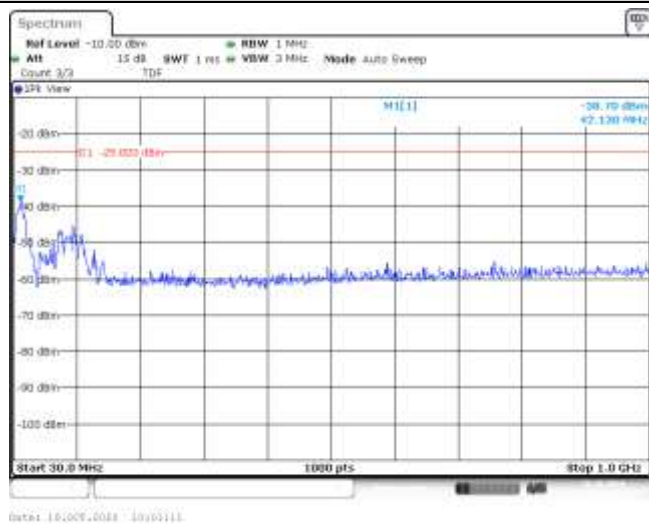

Band41-15MHz-16QAM-40690-75RB#0-Range1:30~1000MHz