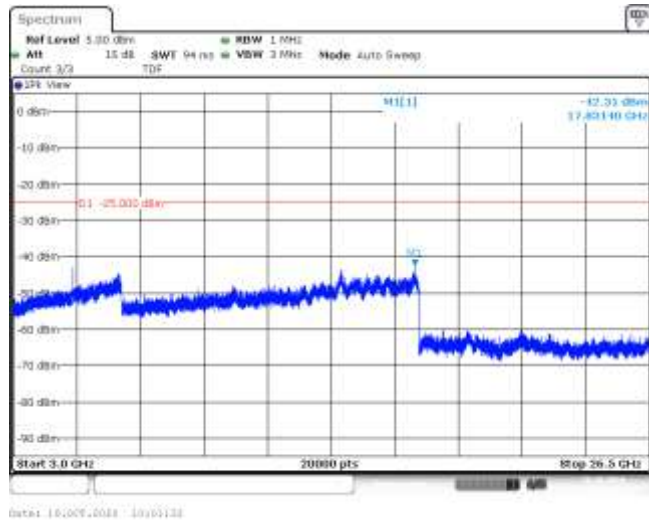

Band41-15MHz-16QAM-40690-75RB#0-Range3:3000~26500MHz