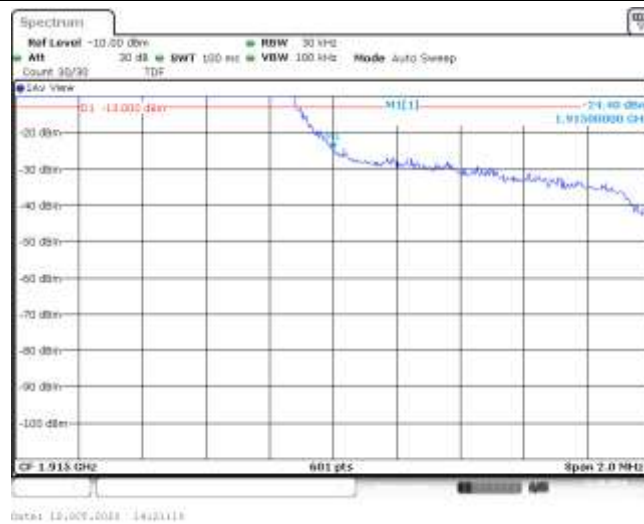

Band25-1.4MHz-QPSK-26683-6RB#0