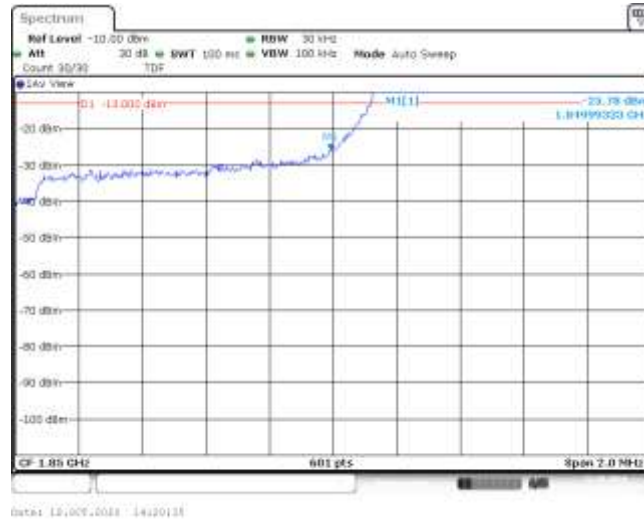

Test Graphs

Band25-1.4MHz-QPSK-26047-6RB#0