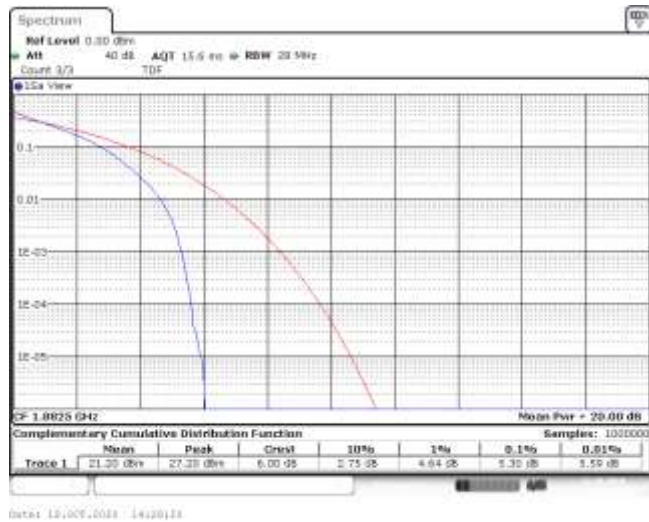

Band25-1.4MHz-QPSK-26365-6RB#0