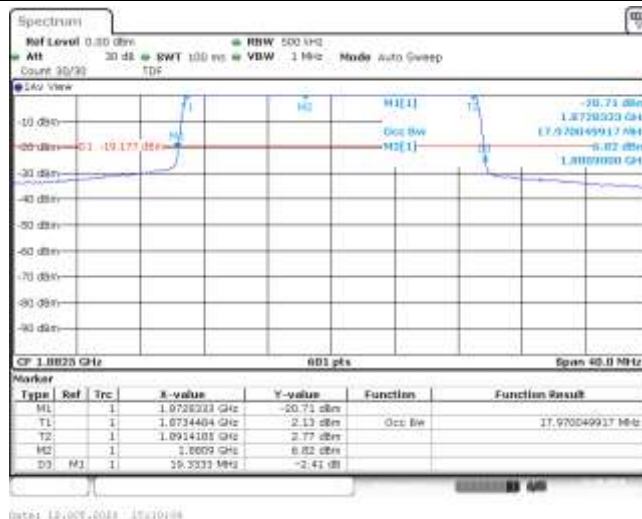

Band25-20MHz-QPSK-26365-100RB#0-17.97

Date: 12.007.2023 19:21:04

Band25-20MHz-QPSK-26590-100RB#0-17.903