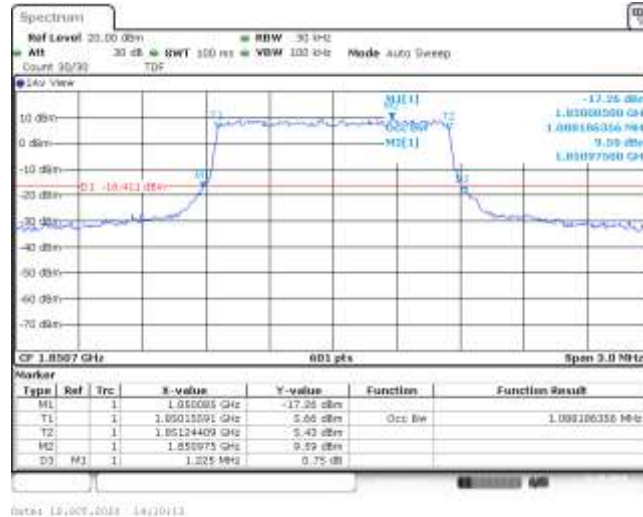

Band25	20MHz	16QAM	26140	100RB#0	17.97	19.333	PASS
Band25	20MHz	16QAM	26365	100RB#0	18.037	19.267	PASS
Band25	20MHz	16QAM	26590	100RB#0	17.903	19.267	PASS

Test Graphs

Band25-1.4MHz-QPSK-26047-6RB#0-1.088