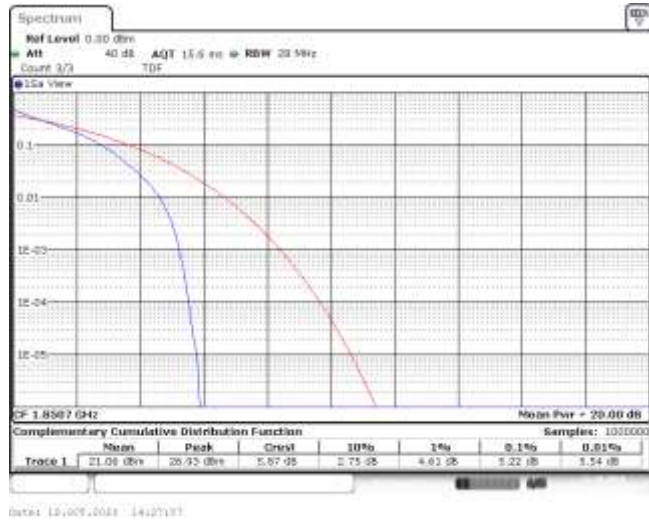

Test Graphs

Band25-1.4MHz-QPSK-26047-6RB#0