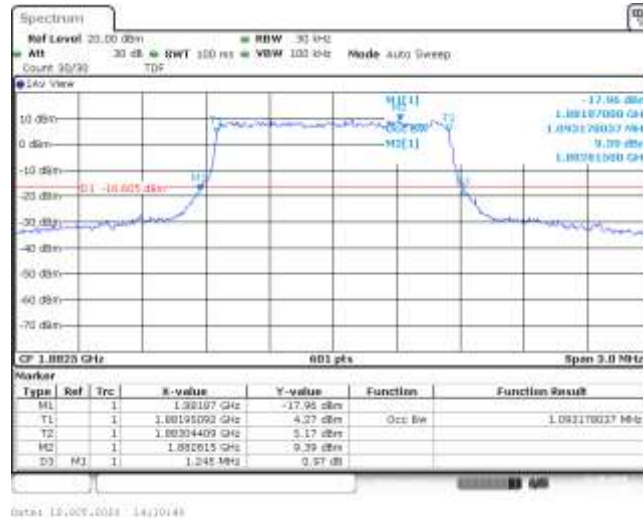

Band25-1.4MHz-QPSK-26365-6RB#0-1.093