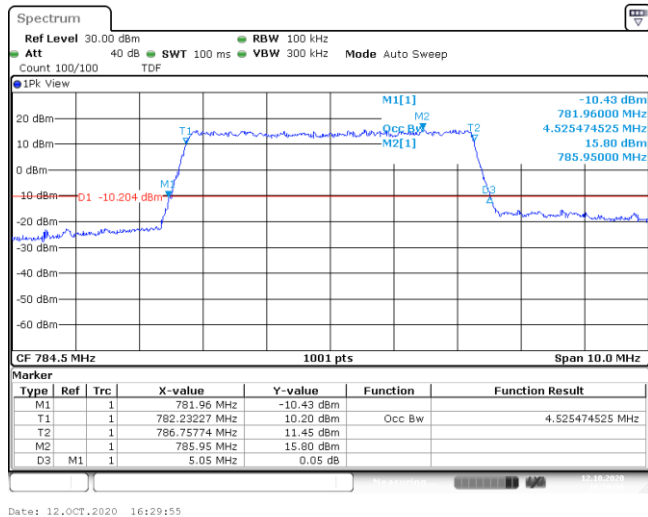

Test Graphs

Band13-5MHz-QPSK-23205-25RB#0-4.486

Date: 12.OCT.2020 16:28:34

Band13-5MHz-QPSK-23230-25RB#0-4.505

Date: 12.OCT.2020 16:29:15

Band13-5MHz-QPSK-23255-25RB#0-4.525

Band13-5MHz-16QAM-23205-25RB#0-4.476