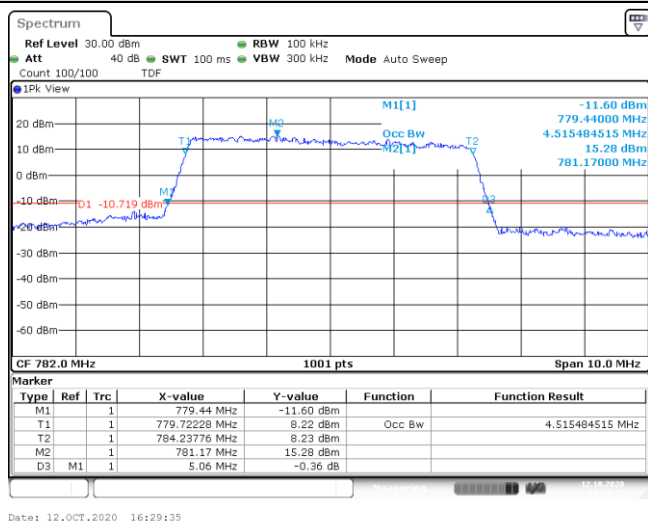

Band13-5MHz-16QAM-23230-25RB#0-4.515

Band13-5MHz-16QAM-23255-25RB#0-4.555