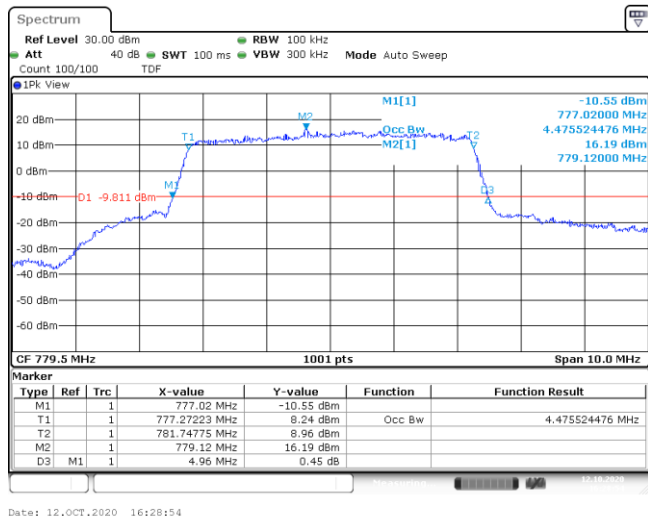

Test Graphs

Band13-5MHz-QPSK-23205-25RB#0-4.486

Date: 12.OCT.2020 16:28:34

Band13-5MHz-QPSK-23230-25RB#0-4.505

Date: 12.OCT.2020 16:29:15

Band13-5MHz-QPSK-23255-25RB#0-4.525

Band13-5MHz-16QAM-23205-25RB#0-4.476