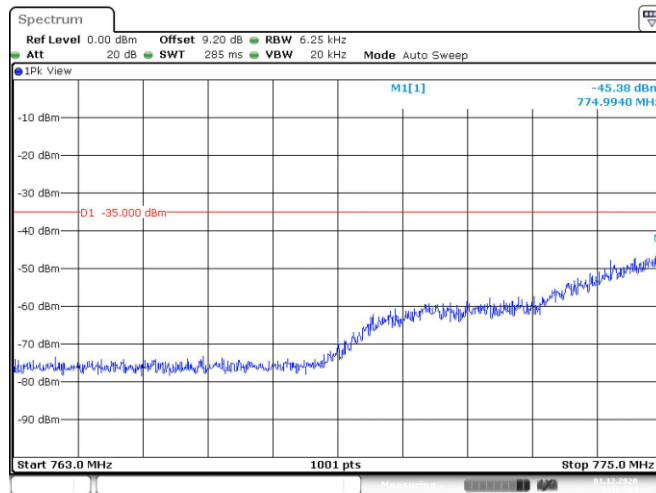

Band13-5MHz-16QAM-23205-25RB#0

Date: 1.DEC.2020 15:12:54

Band13-5MHz-16QAM-23255-25RB#0