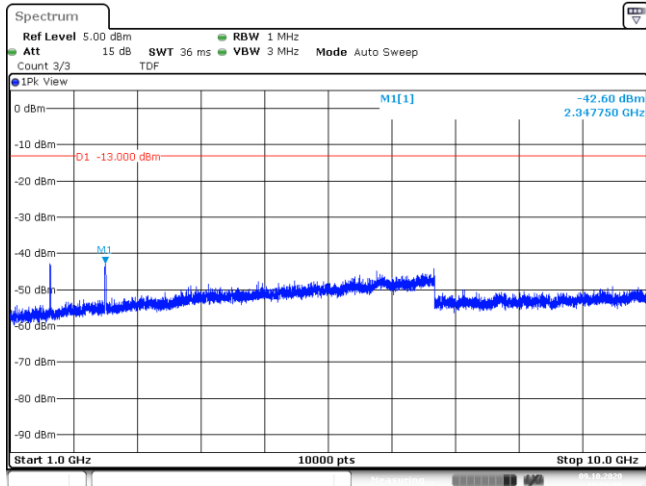

Band13-10MHz-16QAM-23230-50RB#0-Range2:1000~10000MHz

Date: 9.OCT.2020 18:56:39