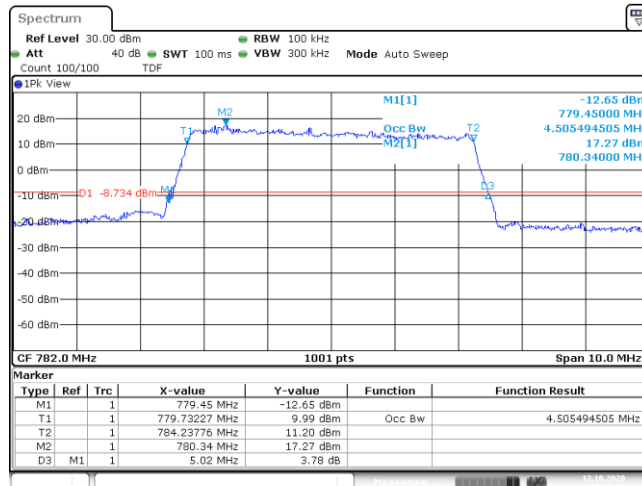

Band13-5MHz-QPSK-23230-25RB#0-4.505

Date: 12.OCT.2020 16:29:15

Band13-5MHz-QPSK-23255-25RB#0-4.525