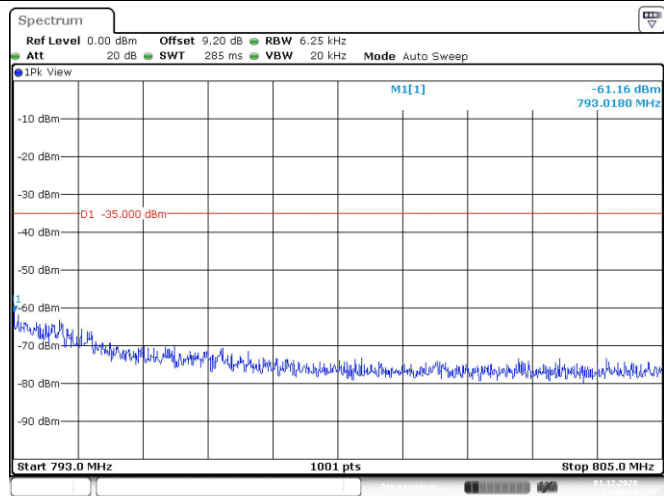

Date: 1.DEC.2020 15:12:20

Band13-10MHz-QPSK-23230-50RB#0

Date: 1.DEC.2020 15:10:15

Band13-10MHz-16QAM-23230-50RB#0

Band13-10MHz-16QAM-23230-50RB#0

Appendix D: Conducted Spurious Emission

Test Result

Band	Bandwidth	Modulation	Channel	RB Configuration	Frequency Range	Result (dBm)	Verdict
Band13	5MHz	QPSK	23205	25RB#0	Range1:30~1000MHz	-34.99	PASS
Band13	5MHz	QPSK	23205	25RB#0	Range2:1000~10000MHz	-40.18	PASS
Band13	5MHz	QPSK	23230	25RB#0	Range1:30~1000MHz	-36.1	PASS
Band13	5MHz	QPSK	23230	25RB#0	Range2:1000~10000MHz	-40.43	PASS
Band13	5MHz	QPSK	23255	25RB#0	Range1:30~1000MHz	-34.85	PASS
Band13	5MHz	QPSK	23255	25RB#0	Range2:1000~10000MHz	-38.62	PASS
Band13	5MHz	16QAM	23205	25RB#0	Range1:30~1000MHz	-35.92	PASS
Band13	5MHz	16QAM	23205	25RB#0	Range2:1000~10000MHz	-40.98	PASS
Band13	5MHz	16QAM	23230	25RB#0	Range1:30~1000MHz	-35.93	PASS
Band13	5MHz	16QAM	23230	25RB#0	Range2:1000~10000MHz	-39.71	PASS
Band13	5MHz	16QAM	23255	25RB#0	Range1:30~1000MHz	-36.15	PASS
Band13	5MHz	16QAM	23255	25RB#0	Range2:1000~10000MHz	-39.7	PASS
Band13	10MHz	QPSK	23230	50RB#0	Range1:30~1000MHz	-35.34	PASS
Band13	10MHz	QPSK	23230	50RB#0	Range2:1000~10000MHz	-41.76	PASS
Band13	10MHz	16QAM	23230	50RB#0	Range1:30~1000MHz	-35.65	PASS
Band13	10MHz	16QAM	23230	50RB#0	Range2:1000~10000MHz	-42.6	PASS