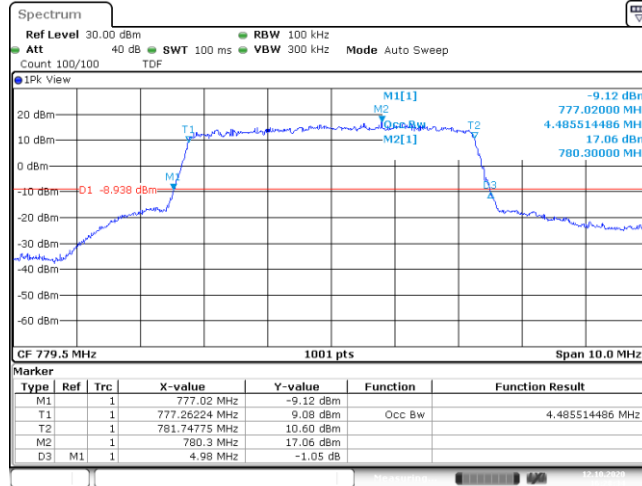

Test Graphs

Band13-5MHz-QPSK-23205-25RB#0-4.486

Date: 12.OCT.2020 16:28:34