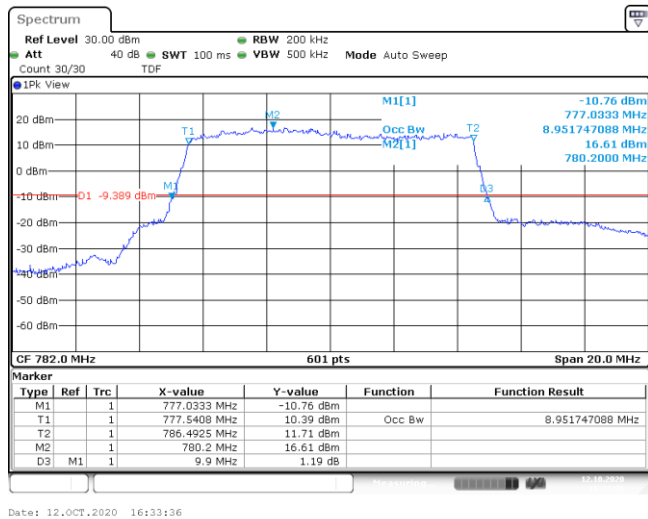

Band13-10MHz-QPSK-23230-50RB#0-8.952