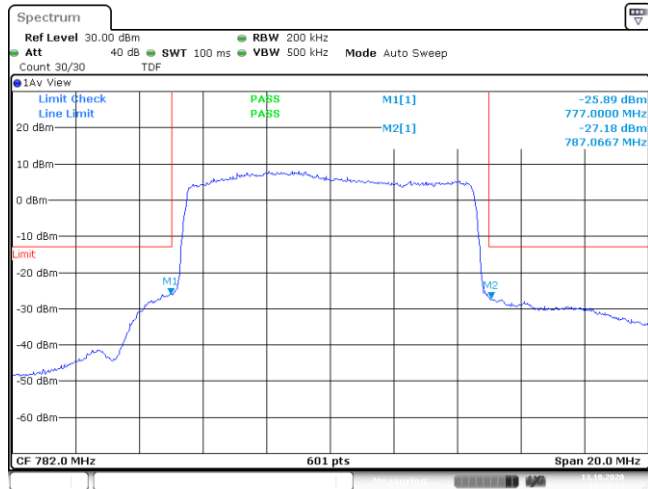

Test Graphs

Band13-5MHz-16QAM-23205-25RB#0

Band13-5MHz-16QAM-23255-25RB#0

Band13-10MHz-QPSK-23230-50RB#0

Date: 13.OCT.2020 11:58:33

Band13-10MHz-16QAM-23230-50RB#0

Date: 13.OCT.2020 11:58:45

Band13-5MHz-QPSK-23205-25RB#0