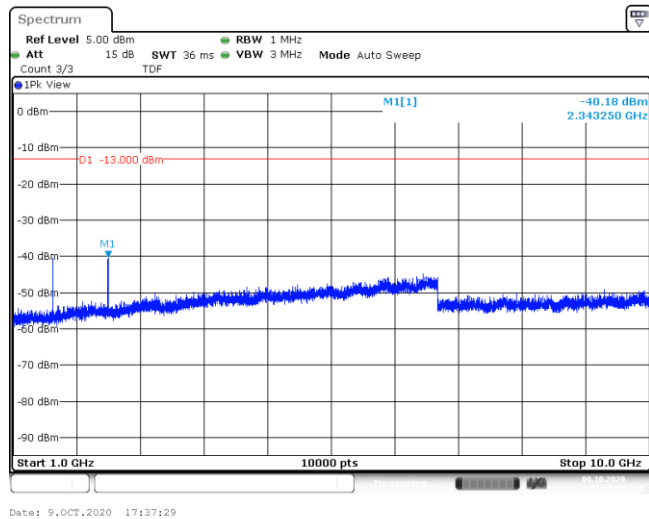

Band13-5MHz-QPSK-23205-25RB#0-Range2:1000~10000MHz

Band13-5MHz-QPSK-23230-25RB#0-Range1:30~1000MHz