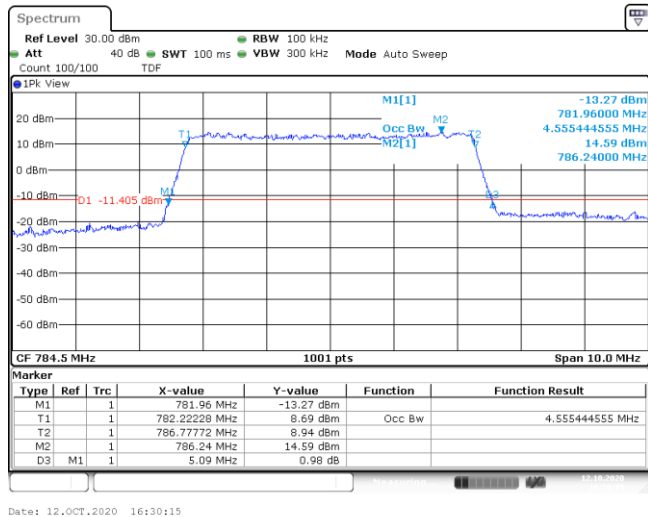

Band13-10MHz-QPSK-23230-50RB#0-8.952

Band13-10MHz-16QAM-23230-50RB#0-8.952