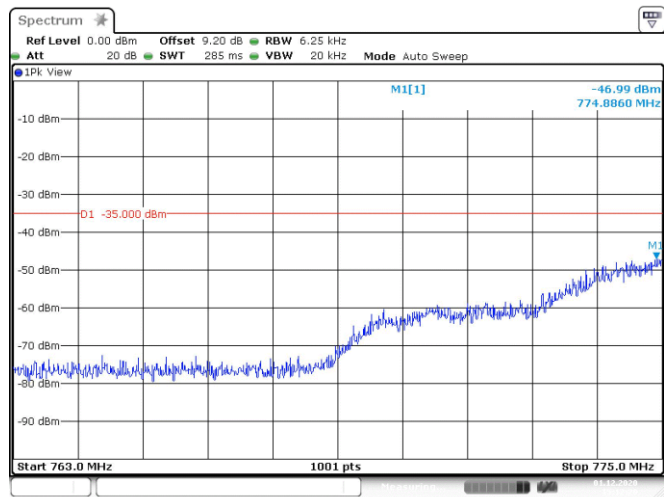

Date: 1.DEC.2020 15:12:20

Band13-10MHz-QPSK-23230-50RB#0

Date: 1.DEC.2020 15:10:15

Band13-10MHz-16QAM-23230-50RB#0

Band13-10MHz-16QAM-23230-50RB#0

Appendix D: Conducted Spurious Emission

Test Result

Band	Bandwidth	Modulation	Channel	RB Configuration	Frequency Range	Result (dBm)	Verdict
Band13	5MHz	QPSK	23205	25RB#0	Range1:30~1000MHz	-34.99	PASS
Band13	5MHz	QPSK	23205	25RB#0	Range2:1000~10000MHz	-40.18	PASS
Band13	5MHz	QPSK	23230	25RB#0	Range1:30~1000MHz	-36.1	PASS
Band13	5MHz	QPSK	23230	25RB#0	Range2:1000~10000MHz	-40.43	PASS
Band13	5MHz	QPSK	23255	25RB#0	Range1:30~1000MHz	-34.85	PASS
Band13	5MHz	QPSK	23255	25RB#0	Range2:1000~10000MHz	-38.62	PASS
Band13	5MHz	16QAM	23205	25RB#0	Range1:30~1000MHz	-35.92	PASS
Band13	5MHz	16QAM	23205	25RB#0	Range2:1000~10000MHz	-40.98	PASS
Band13	5MHz	16QAM	23230	25RB#0	Range1:30~1000MHz	-35.93	PASS
Band13	5MHz	16QAM	23230	25RB#0	Range2:1000~10000MHz	-39.71	PASS
Band13	5MHz	16QAM	23255	25RB#0	Range1:30~1000MHz	-36.15	PASS
Band13	5MHz	16QAM	23255	25RB#0	Range2:1000~10000MHz	-39.7	PASS
Band13	10MHz	QPSK	23230	50RB#0	Range1:30~1000MHz	-35.34	PASS
Band13	10MHz	QPSK	23230	50RB#0	Range2:1000~10000MHz	-41.76	PASS
Band13	10MHz	16QAM	23230	50RB#0	Range1:30~1000MHz	-35.65	PASS
Band13	10MHz	16QAM	23230	50RB#0	Range2:1000~10000MHz	-42.6	PASS