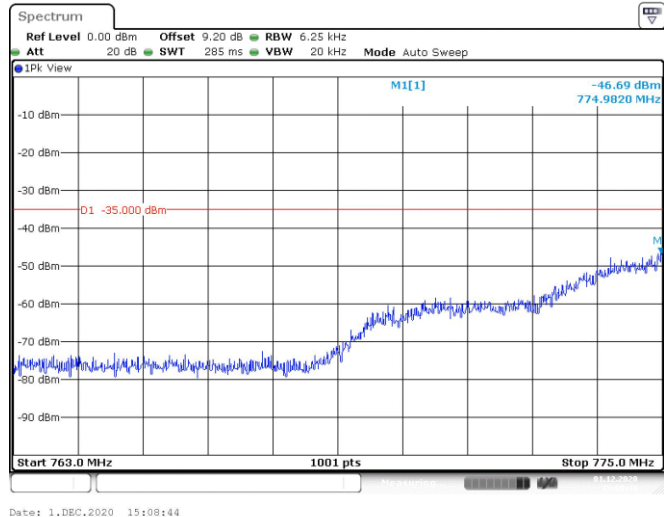

Band13-10MHz-16QAM-23230-50RB#0