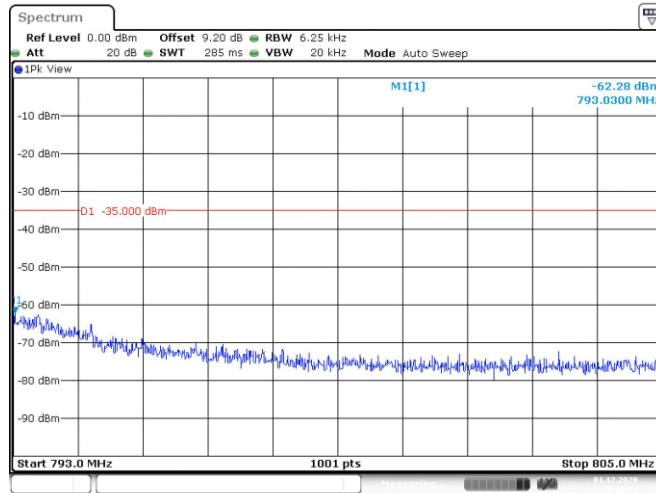

Band13-5MHz-QPSK-23255-25RB#0

Date: 1.DEC.2020 15:13:54