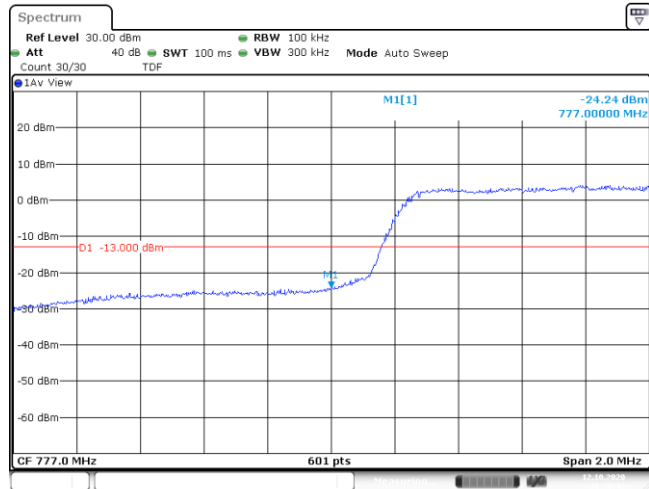

Band13-5MHz-16QAM-23205-25RB#0