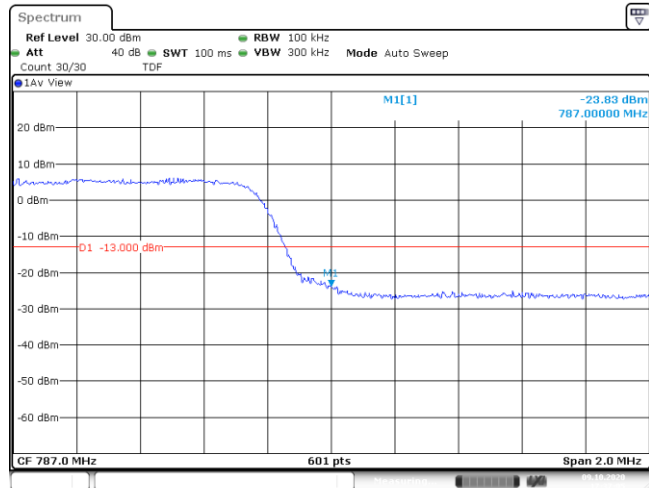

Band13-5MHz-16QAM-23255-25RB#0