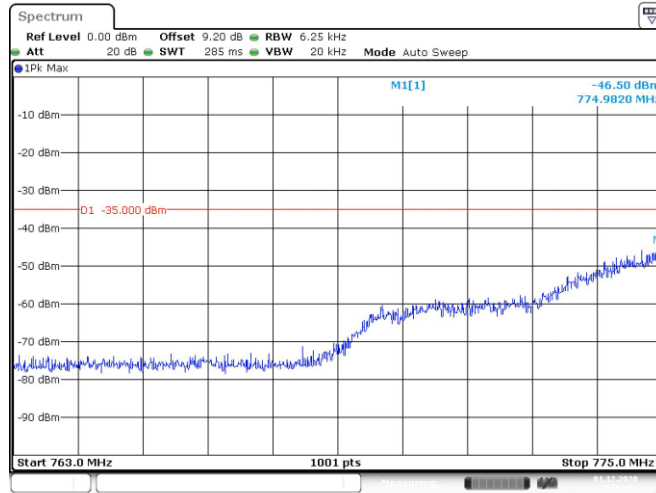

Test Graphs

Band13-5MHz-16QAM-23205-25RB#0

Band13-5MHz-16QAM-23255-25RB#0

Band13-10MHz-QPSK-23230-50RB#0

Date: 13.OCT.2020 11:58:33

Band13-10MHz-16QAM-23230-50RB#0

Date: 13.OCT.2020 11:58:45

Band13-5MHz-QPSK-23205-25RB#0