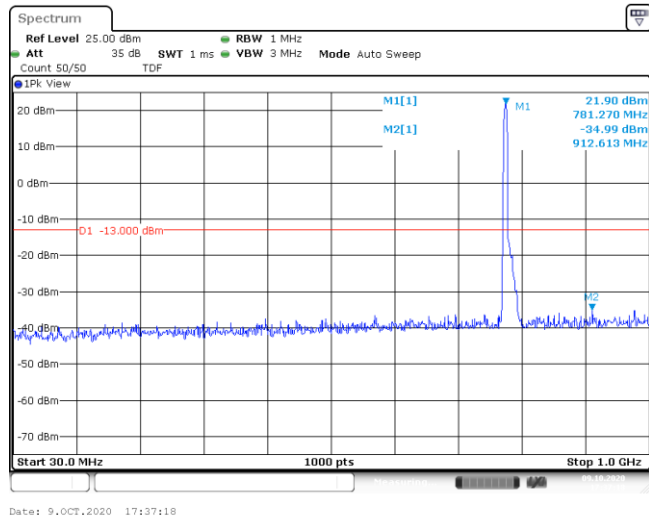

Band13-5MHz-QPSK-23205-25RB#0-Range2:1000~10000MHz