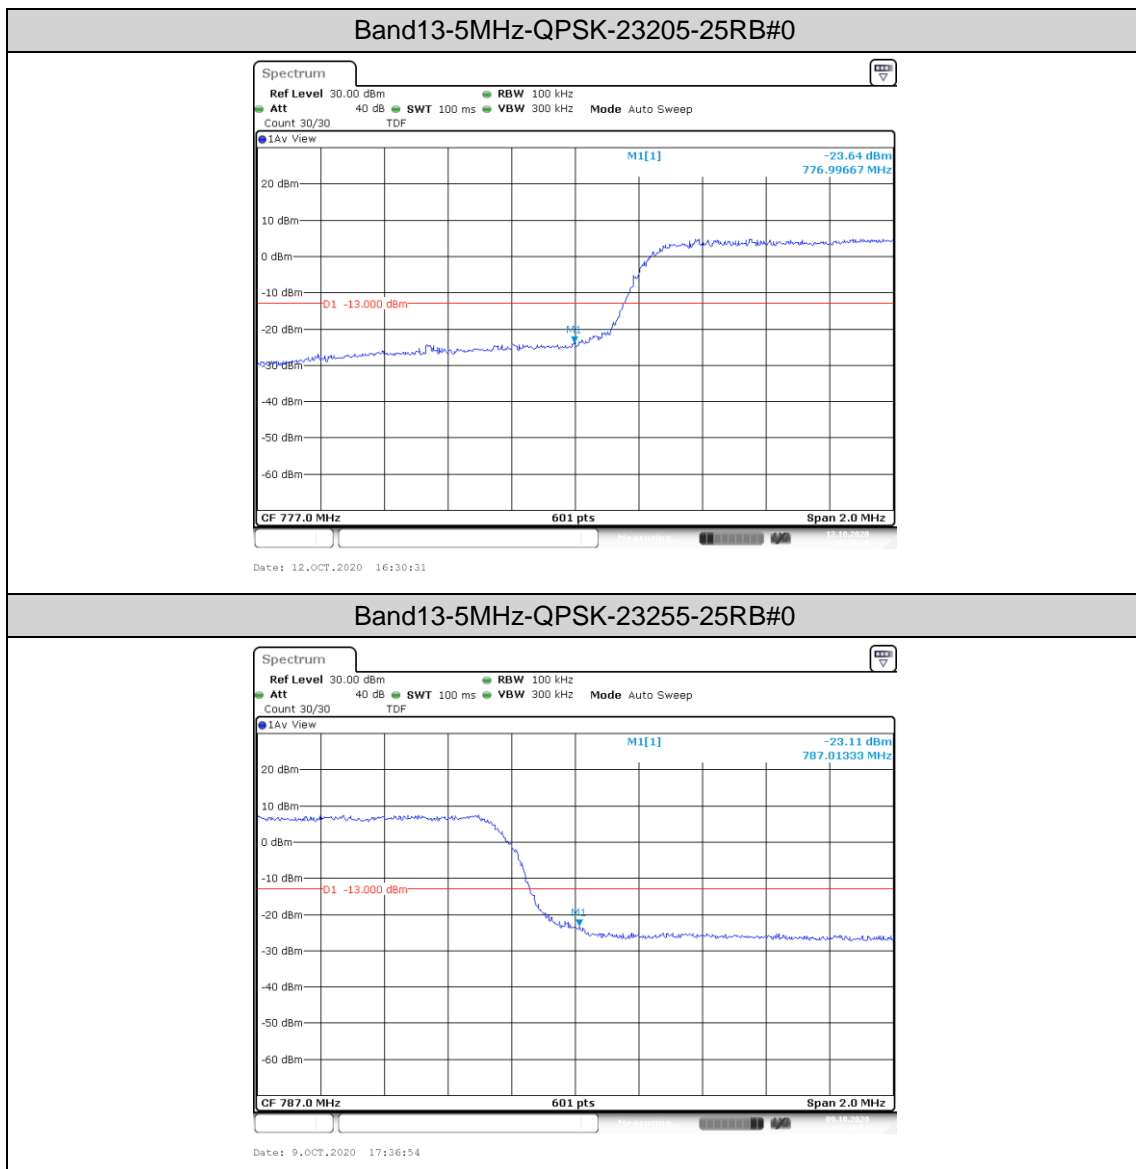

Appendix C: Band Edge

Test Result

Band	Bandwidth	Modulation	Channel	RB Configuration	Result(dBm)	Verdict
Band13	5MHz	QPSK	23205	25RB#0	-23.64	PASS
Band13	5MHz	QPSK	23255	25RB#0	-23.11	PASS
Band13	5MHz	16QAM	23205	25RB#0	-24.24	PASS
Band13	5MHz	16QAM	23255	25RB#0	-23.83	PASS
Band13	10MHz	QPSK	23230	50RB#0	-25.89,-27.18	PASS
Band13	10MHz	16QAM	23230	50RB#0	-25.27,-26.17	PASS

Test Graphs