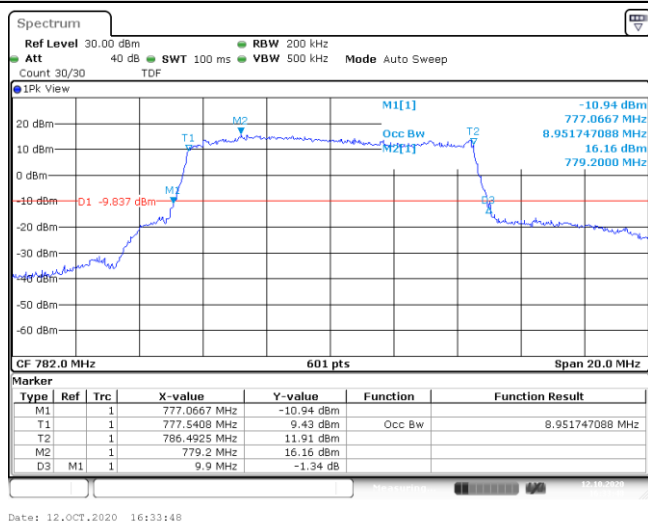

Band13-5MHz-16QAM-23230-25RB#0-4.515

Band13-5MHz-16QAM-23255-25RB#0-4.555

Band13-10MHz-QPSK-23230-50RB#0-8.952

Band13-10MHz-16QAM-23230-50RB#0-8.952

Appendix C: Band Edge

Test Result

Band	Bandwidth	Modulation	Channel	RB Configuration	Result(dBm)	Verdict
Band13	5MHz	QPSK	23205	25RB#0	-23.64	PASS
Band13	5MHz	QPSK	23255	25RB#0	-23.11	PASS
Band13	5MHz	16QAM	23205	25RB#0	-24.24	PASS
Band13	5MHz	16QAM	23255	25RB#0	-23.83	PASS
Band13	10MHz	QPSK	23230	50RB#0	-25.89,-27.18	PASS
Band13	10MHz	16QAM	23230	50RB#0	-25.27,-26.17	PASS