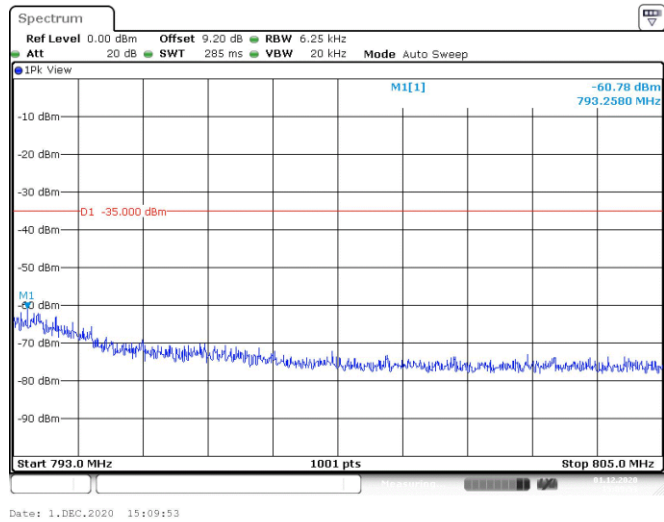

Date: 1.DEC.2020 15:12:20

Band13-10MHz-QPSK-23230-50RB#0

Date: 1.DEC.2020 15:10:15

Band13-10MHz-16QAM-23230-50RB#0

Band13-10MHz-16QAM-23230-50RB#0

Appendix D: Conducted Spurious Emission

Test Result

Band	Bandwidth	Modulation	Channel	RB Configuration	Frequency Range	Result (dBm)	Verdict
Band13	5MHz	QPSK	23205	25RB#0	Range1:30~1000MHz	-34.99	PASS
Band13	5MHz	QPSK	23205	25RB#0	Range2:1000~10000MHz	-40.18	PASS
Band13	5MHz	QPSK	23230	25RB#0	Range1:30~1000MHz	-36.1	PASS
Band13	5MHz	QPSK	23230	25RB#0	Range2:1000~10000MHz	-40.43	PASS
Band13	5MHz	QPSK	23255	25RB#0	Range1:30~1000MHz	-34.85	PASS
Band13	5MHz	QPSK	23255	25RB#0	Range2:1000~10000MHz	-38.62	PASS
Band13	5MHz	16QAM	23205	25RB#0	Range1:30~1000MHz	-35.92	PASS
Band13	5MHz	16QAM	23205	25RB#0	Range2:1000~10000MHz	-40.98	PASS
Band13	5MHz	16QAM	23230	25RB#0	Range1:30~1000MHz	-35.93	PASS
Band13	5MHz	16QAM	23230	25RB#0	Range2:1000~10000MHz	-39.71	PASS
Band13	5MHz	16QAM	23255	25RB#0	Range1:30~1000MHz	-36.15	PASS
Band13	5MHz	16QAM	23255	25RB#0	Range2:1000~10000MHz	-39.7	PASS
Band13	10MHz	QPSK	23230	50RB#0	Range1:30~1000MHz	-35.34	PASS
Band13	10MHz	QPSK	23230	50RB#0	Range2:1000~10000MHz	-41.76	PASS
Band13	10MHz	16QAM	23230	50RB#0	Range1:30~1000MHz	-35.65	PASS
Band13	10MHz	16QAM	23230	50RB#0	Range2:1000~10000MHz	-42.6	PASS