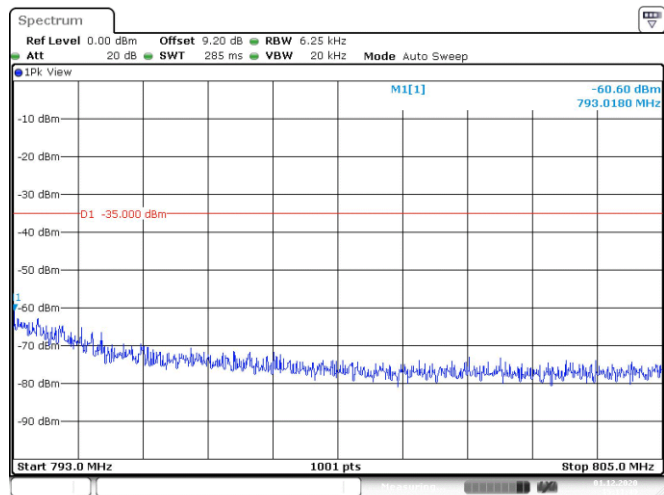

Date: 1.DEC.2020 15:11:50