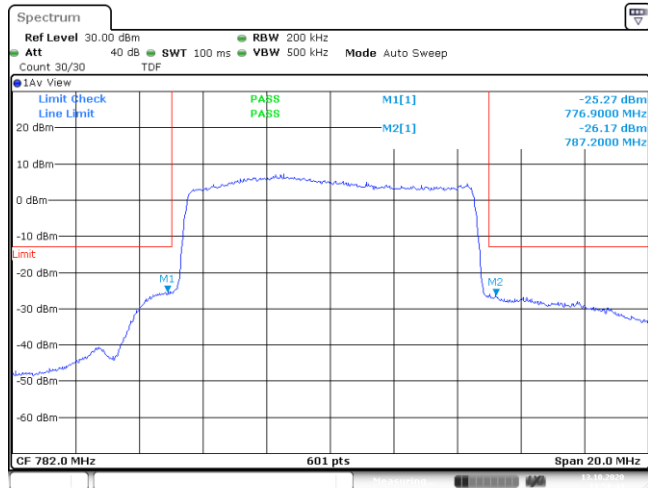

Test Graphs

Band13-5MHz-16QAM-23205-25RB#0

Band13-5MHz-16QAM-23255-25RB#0

Band13-10MHz-QPSK-23230-50RB#0

Date: 13.OCT.2020 11:58:33

Band13-10MHz-16QAM-23230-50RB#0

Date: 13.OCT.2020 11:58:45

Band13-5MHz-QPSK-23205-25RB#0