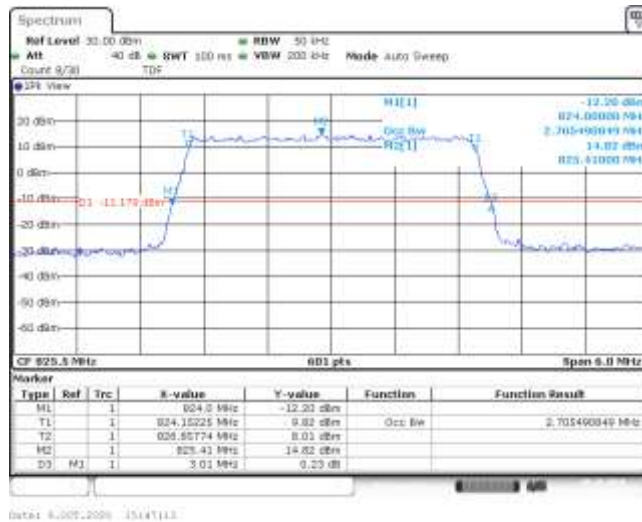

Band5-3MHz-QPSK-20415-15RB#0-2.705-3.010-PASS