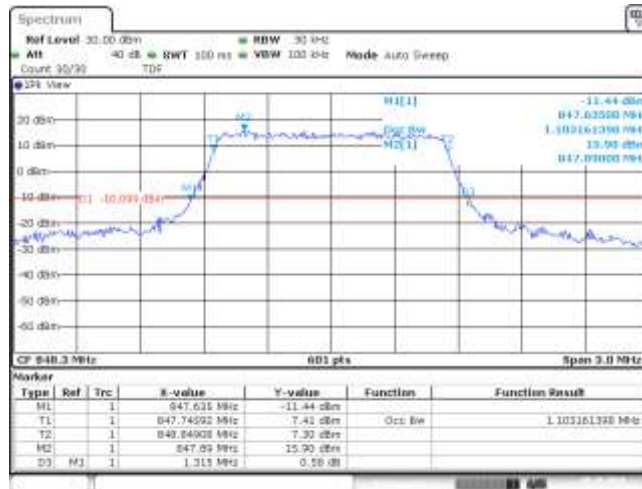

# Test Graphs

Band5-1.4MHz-QPSK-20407-6RB#0-1.098-1.310-PASS

Band5-1.4MHz-QPSK-20525-6RB#0-1.093-1.310-PASS

Band5-1.4MHz-QPSK-20643-6RB#0-1.093-1.315-PASS

Band5-1.4MHz-16QAM-20407-6RB#0-1.103-1.305-PASS

Band5-1.4MHz-16QAM-20525-6RB#0-1.098-1.315-PASS