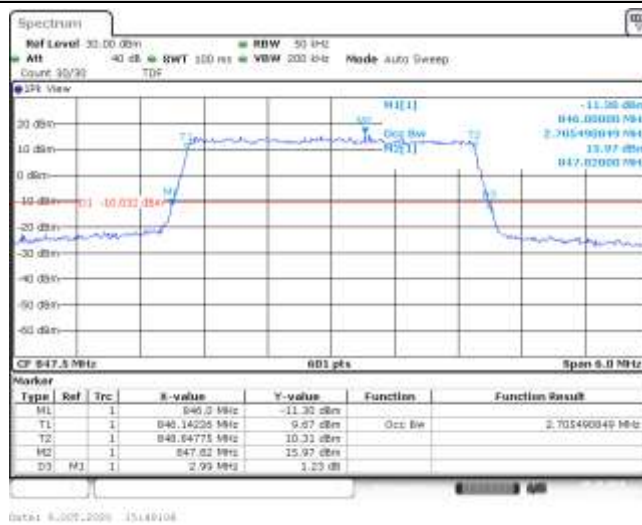

Band5-3MHz-QPSK-20635-15RB#0-2.705-2.990-PASS