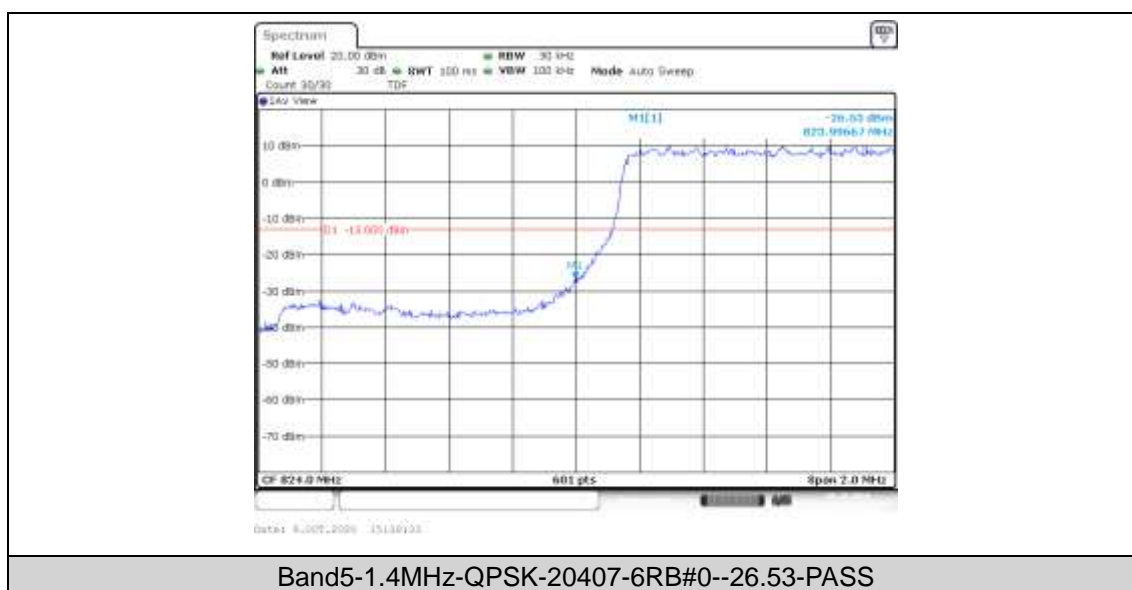

Appendix C: Band Edge

Test Result

Band	Bandwidth	Modulation	Channel	RB Configuration	Result(dBm)	Verdict
Band5	1.4MHz	QPSK	20407	6RB#0	-26.53	PASS
Band5	1.4MHz	QPSK	20643	6RB#0	-24.30	PASS
Band5	1.4MHz	16QAM	20407	6RB#0	-25.76	PASS
Band5	1.4MHz	16QAM	20643	6RB#0	-26.01	PASS
Band5	3MHz	QPSK	20415	15RB#0	-26.64	PASS
Band5	3MHz	QPSK	20635	15RB#0	-25.30	PASS
Band5	3MHz	16QAM	20415	15RB#0	-27.19	PASS
Band5	3MHz	16QAM	20635	15RB#0	-26.26	PASS
Band5	5MHz	QPSK	20425	25RB#0	-27.57	PASS
Band5	5MHz	QPSK	20625	25RB#0	-26.52	PASS
Band5	5MHz	16QAM	20425	25RB#0	-28.24	PASS
Band5	5MHz	16QAM	20625	25RB#0	-27.33	PASS
Band5	10MHz	QPSK	20450	50RB#0	-31.98	PASS
Band5	10MHz	QPSK	20600	50RB#0	-28.64	PASS
Band5	10MHz	16QAM	20450	50RB#0	-31.92	PASS
Band5	10MHz	16QAM	20600	50RB#0	-29.80	PASS

Test Graphs