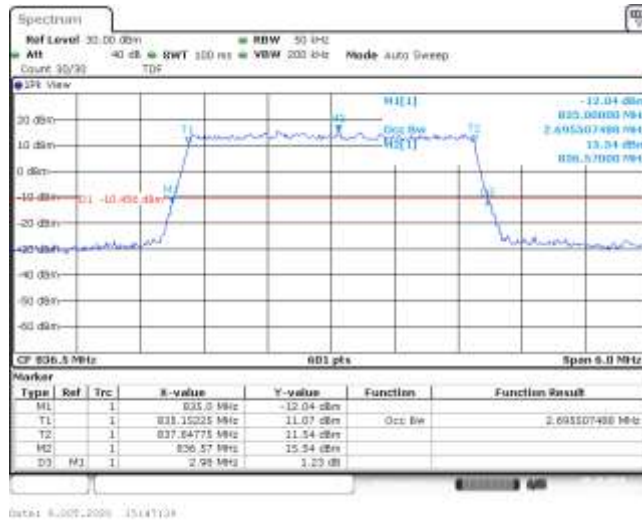

Band5-3MHz-QPSK-20525-15RB#0-2.696-2.980-PASS