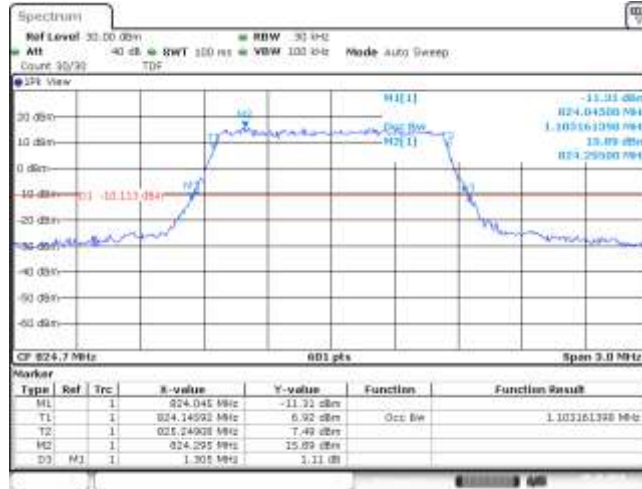

# Test Graphs

Band5-1.4MHz-QPSK-20407-6RB#0-1.098-1.310-PASS

Band5-1.4MHz-QPSK-20525-6RB#0-1.093-1.310-PASS

Band5-1.4MHz-QPSK-20643-6RB#0-1.093-1.315-PASS

Band5-1.4MHz-16QAM-20407-6RB#0-1.103-1.305-PASS

Band5-1.4MHz-16QAM-20525-6RB#0-1.098-1.315-PASS