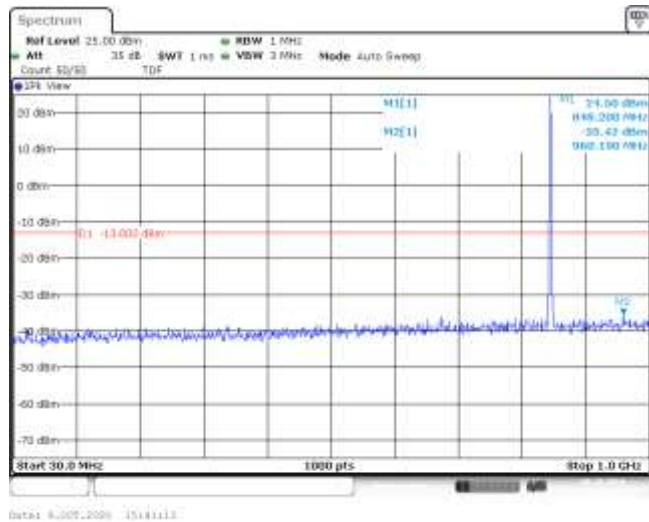

Band5-1.4MHz-16QAM-20643-6RB#0-Range1:30~1000MHz--35.42-PASS