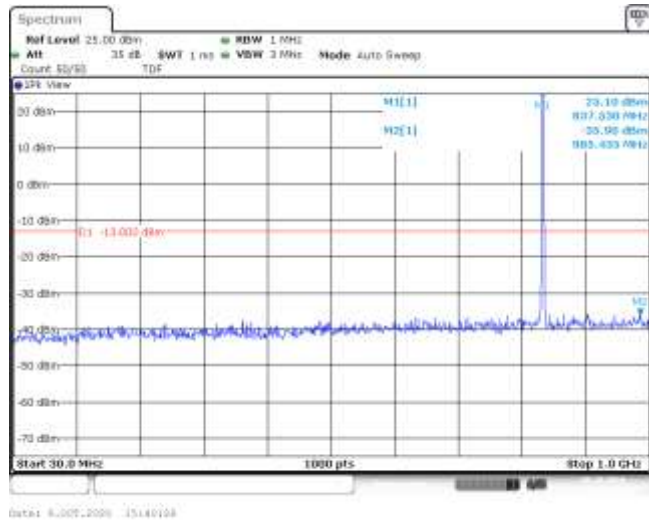

Band5-1.4MHz-16QAM-20525-6RB#0-Range1:30~1000MHz--35.9-PASS