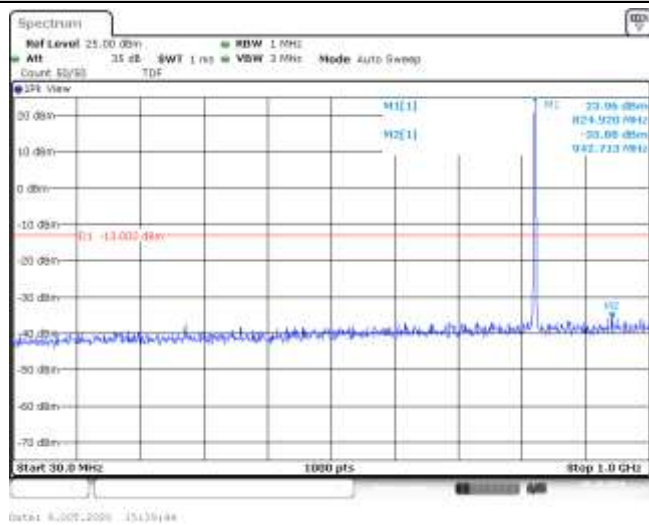

Band5-1.4MHz-16QAM-20407-6RB#0-Range1:30~1000MHz--35.88-PASS