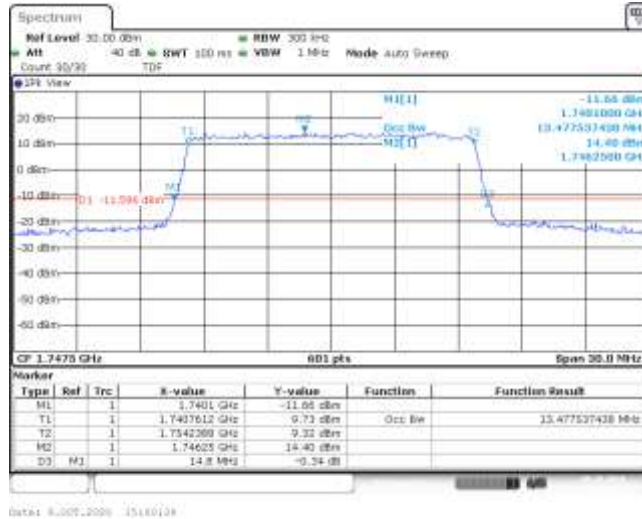

Band4-15MHz-QPSK-20175-75RB#0-13.428-14.900-PASS

Band4-15MHz-QPSK-20325-75RB#0-13.478-14.900-PASS

Band4-15MHz-16QAM-20025-75RB#0-13.478-14.800-PASS

Band4-15MHz-16QAM-20175-75RB#0-13.478-14.950-PASS

Band4-15MHz-16QAM-20325-75RB#0-13.478-14.800-PASS