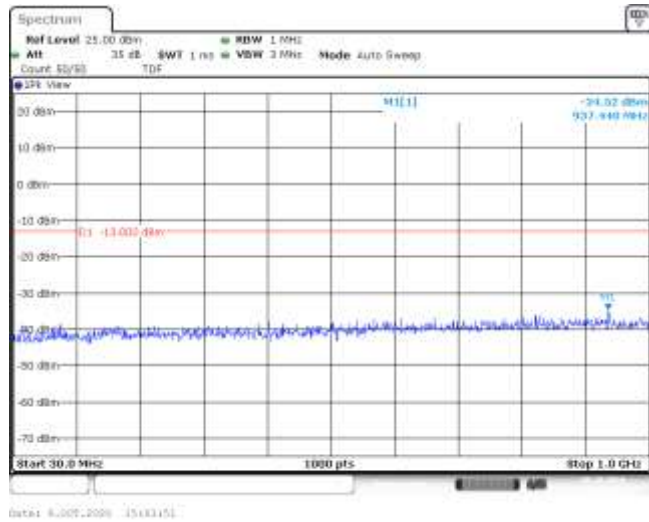

Band4-15MHz-QPSK-20325-75RB#0-Range1:30~1000MHz--34.52-PASS