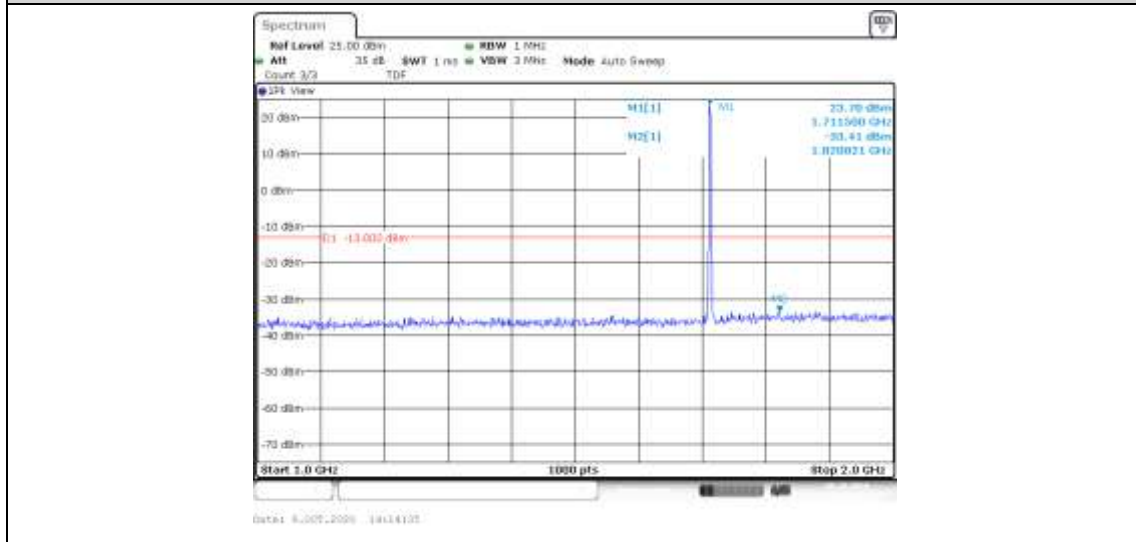

Band4-1.4MHz-QPSK-19957-6RB#0-Range2:1000~2000MHz--33.41-PASS