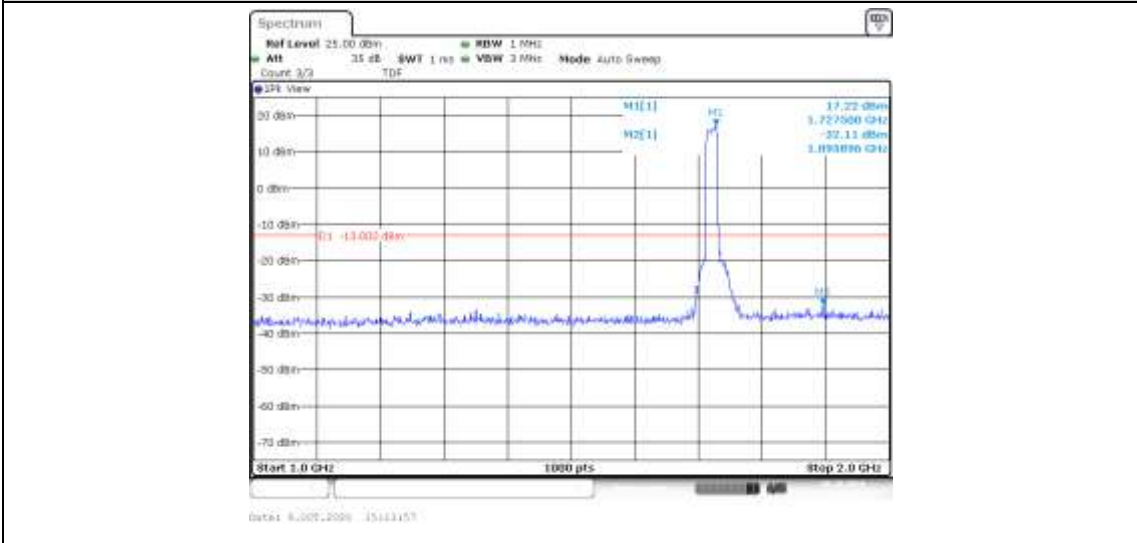

Band4-20MHz-QPSK-20050-100RB#0-Range2:1000~2000MHz--32.11-PASS