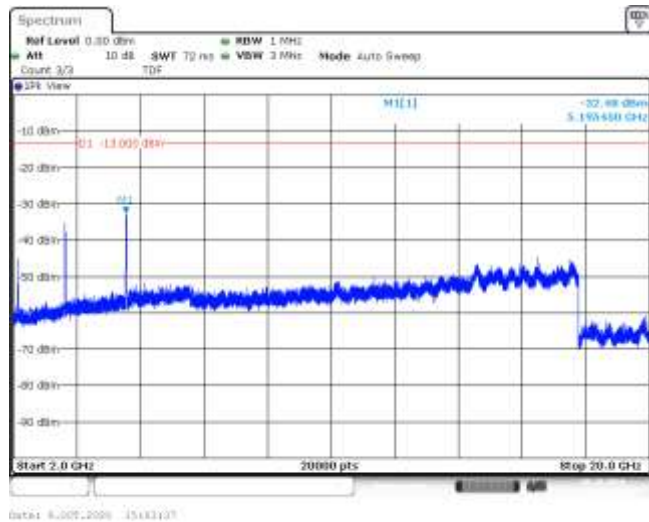

Band4-15MHz-16QAM-20175-75RB#0-Range3:2000~20000MHz--32.48-PASS