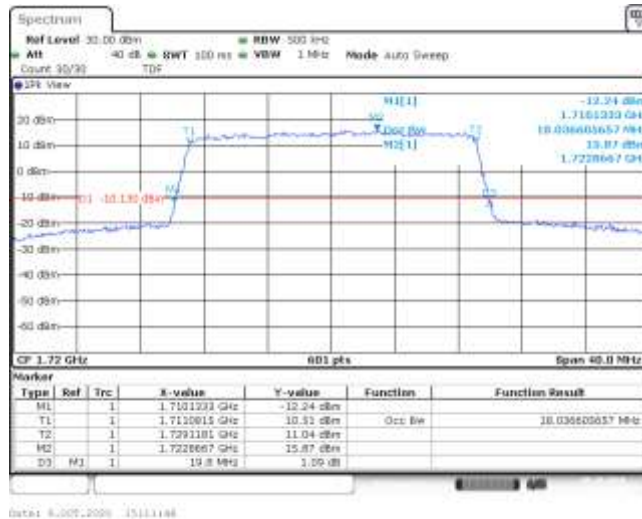

Band4-20MHz-16QAM-20050-100RB#0-18.037-19.800-PASS