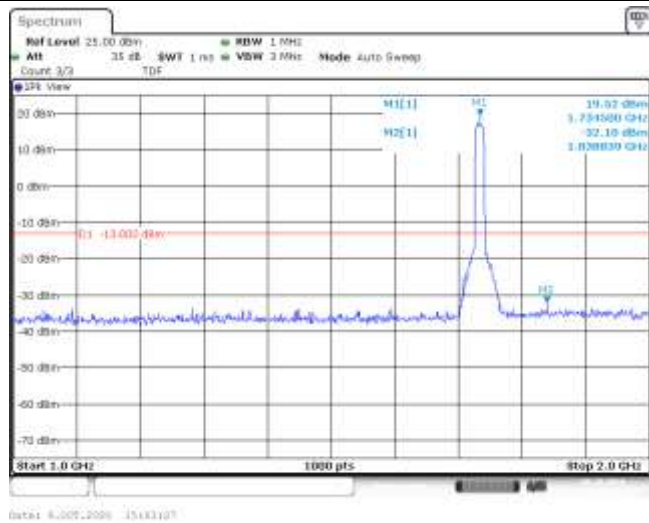

Band4-15MHz-16QAM-20175-75RB#0-Range2:1000~2000MHz--32.1-PASS