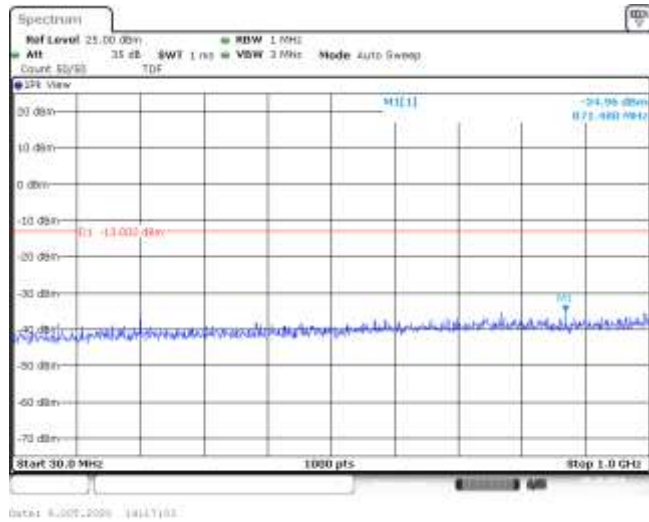

Band4-1.4MHz-16QAM-20393-6RB#0-Range1:30~1000MHz--34.96-PASS