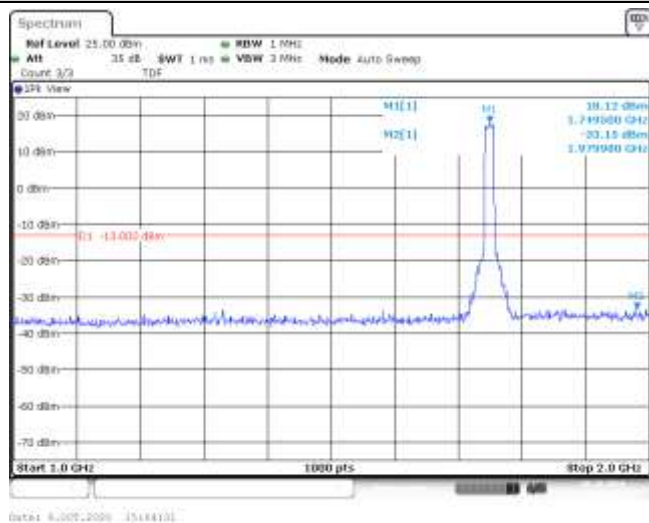

Band4-15MHz-16QAM-20175-75RB#0-Range1:30~1000MHz--35.28-PASS

Band4-15MHz-16QAM-20175-75RB#0-Range2:1000~2000MHz--32.1-PASS

Band4-15MHz-16QAM-20175-75RB#0-Range3:2000~20000MHz--32.48-PASS

Band4-15MHz-16QAM-20325-75RB#0-Range1:30~1000MHz--35.52-PASS