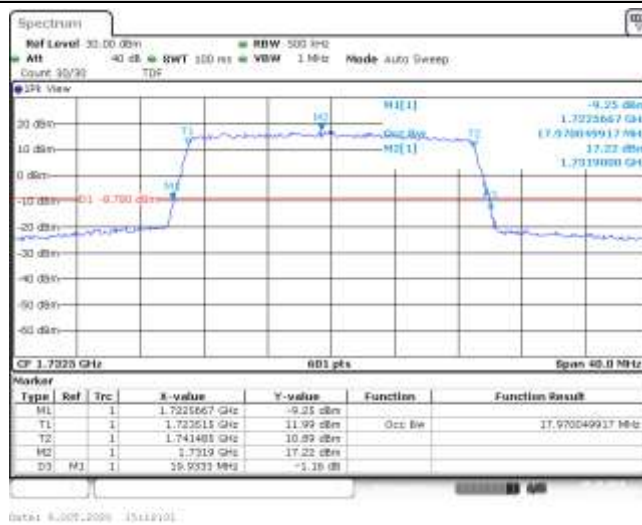

Band4-20MHz-QPSK-20175-100RB#0-17.97-19.933-PASS