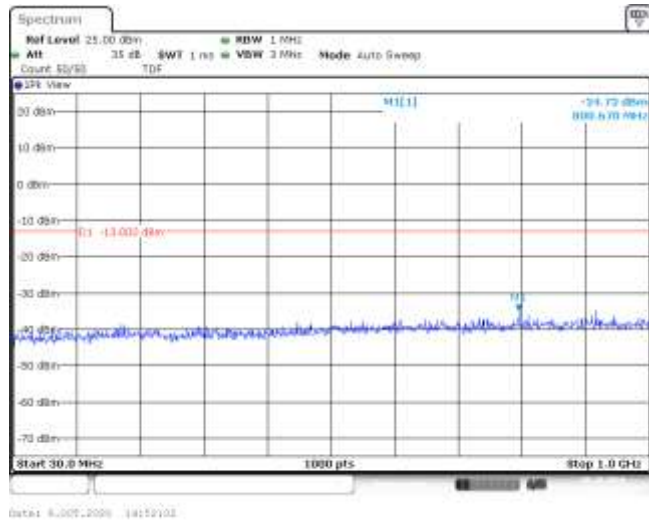

Band4-10MHz-16QAM-20175-50RB#0-Range1:30~1000MHz--34.73-PASS