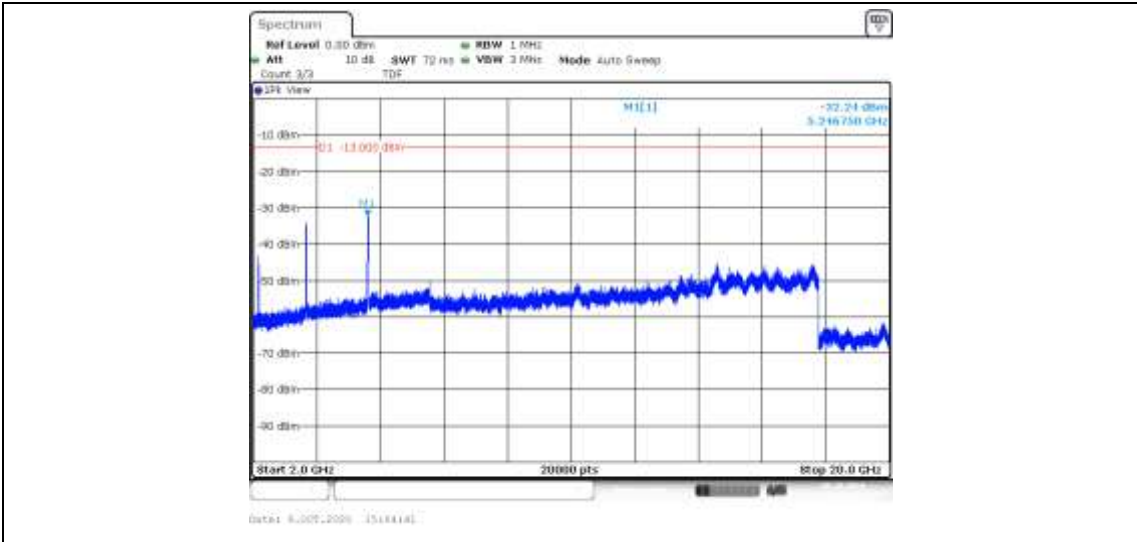

Band4-15MHz-16QAM-20325-75RB#0-Range3:2000~20000MHz--32.24-PASS