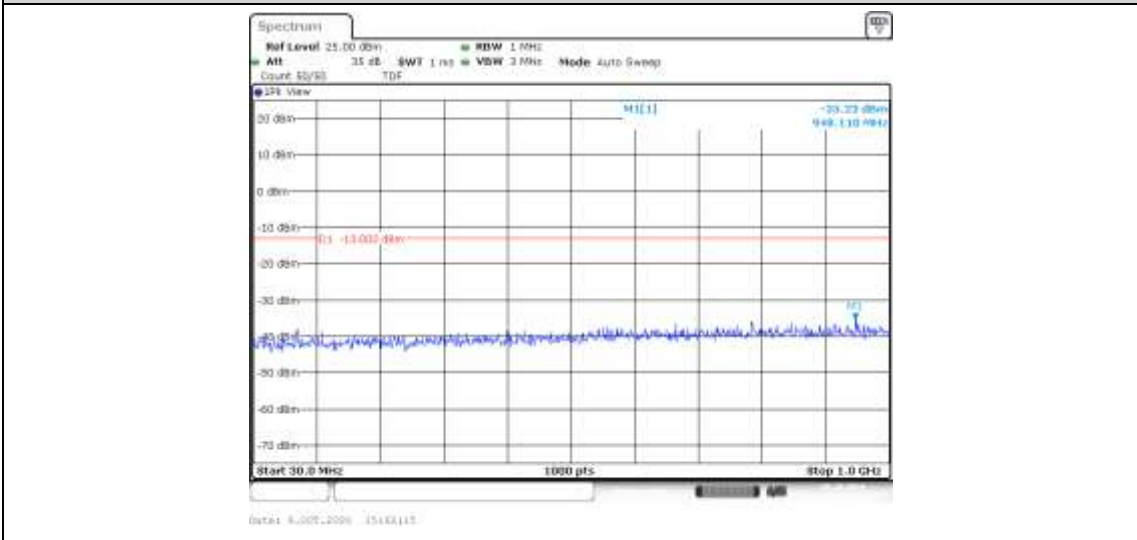

Band4-15MHz-16QAM-20025-75RB#0-Range1:30~1000MHz--35.23-PASS