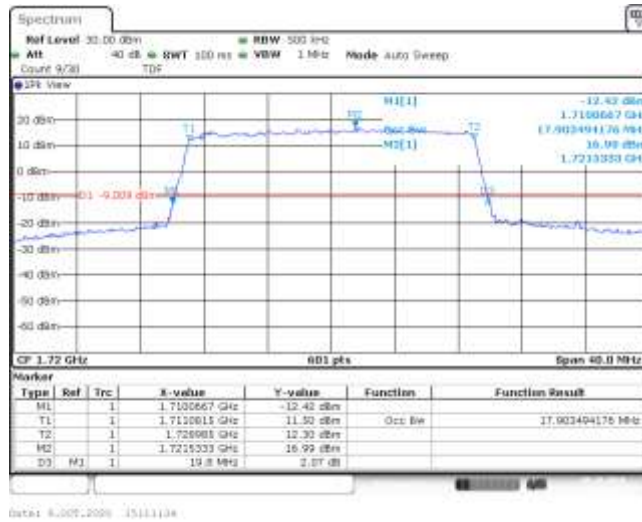

Band4-15MHz-QPSK-20175-75RB#0-13.428-14.900-PASS

Band4-15MHz-QPSK-20325-75RB#0-13.478-14.900-PASS

Band4-15MHz-16QAM-20025-75RB#0-13.478-14.800-PASS

Band4-15MHz-16QAM-20175-75RB#0-13.478-14.950-PASS

Band4-15MHz-16QAM-20325-75RB#0-13.478-14.800-PASS