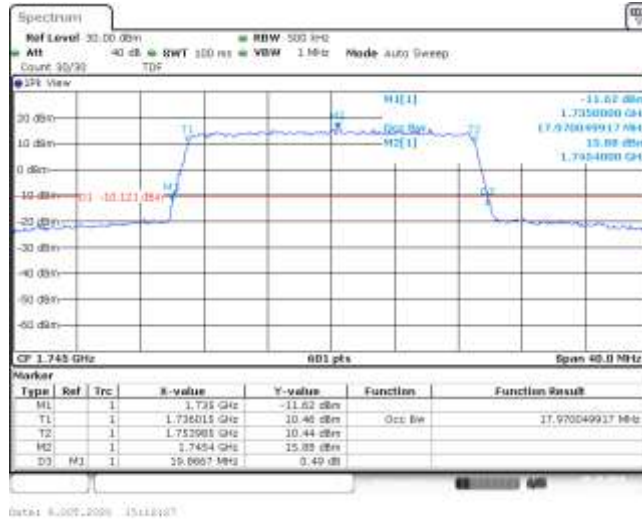

Band4-20MHz-QPSK-20300-100RB#0-17.97-19.867-PASS