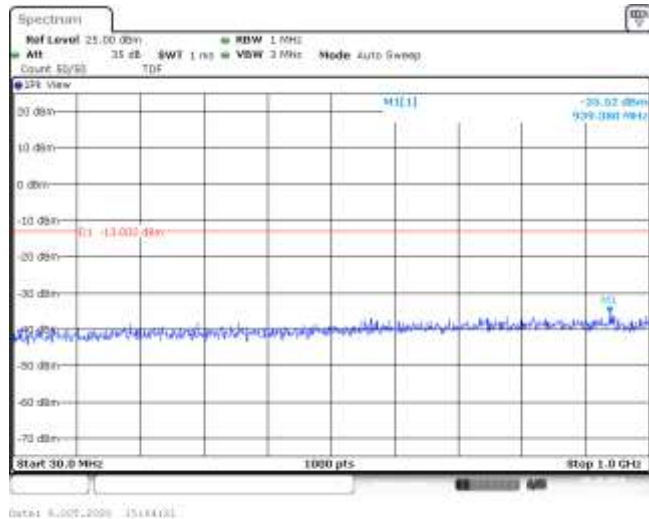

Band4-15MHz-16QAM-20325-75RB#0-Range1:30~1000MHz--35.52-PASS