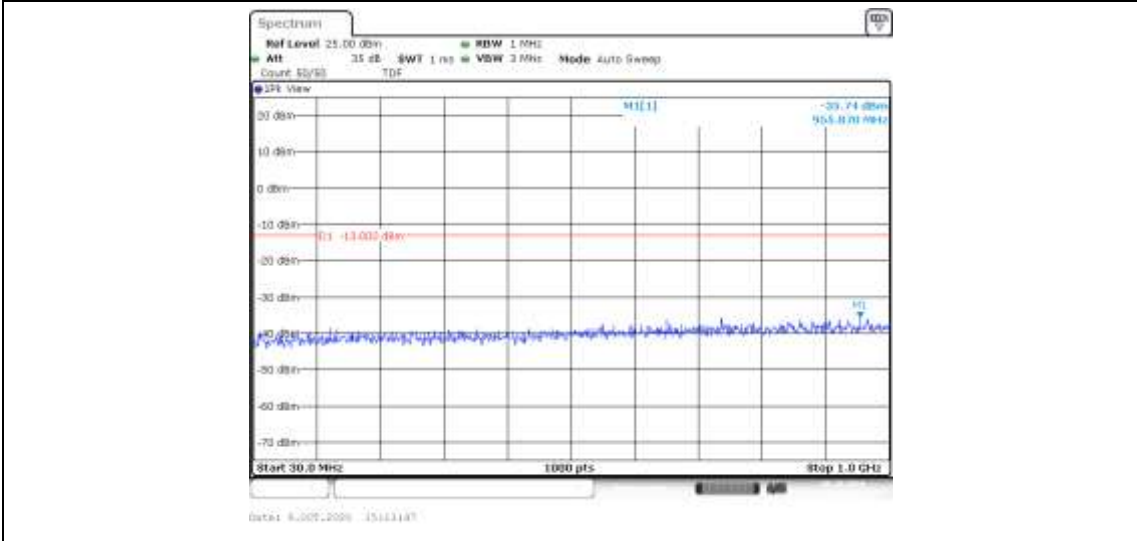

Band4-20MHz-QPSK-20050-100RB#0-Range1:30~1000MHz--35.74-PASS