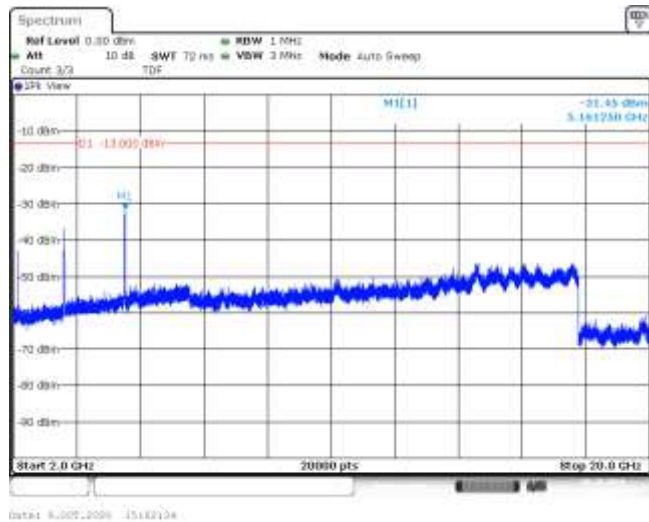

Band4-15MHz-QPSK-20325-75RB#0-Range3:2000~20000MHz--31.36-PASS

Band4-15MHz-16QAM-20025-75RB#0-Range1:30~1000MHz--35.23-PASS

Band4-15MHz-16QAM-20025-75RB#0-Range2:1000~2000MHz--32.75-PASS

Band4-15MHz-16QAM-20025-75RB#0-Range3:2000~20000MHz--31.45-PASS