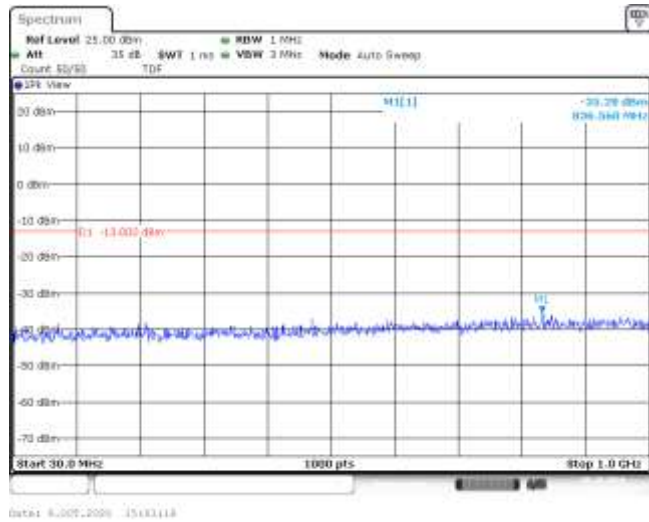

Band4-15MHz-QPSK-20325-75RB#0-Range3:2000~20000MHz--31.36-PASS

Band4-15MHz-16QAM-20025-75RB#0-Range1:30~1000MHz--35.23-PASS

Band4-15MHz-16QAM-20025-75RB#0-Range2:1000~2000MHz--32.75-PASS

Band4-15MHz-16QAM-20025-75RB#0-Range3:2000~20000MHz--31.45-PASS