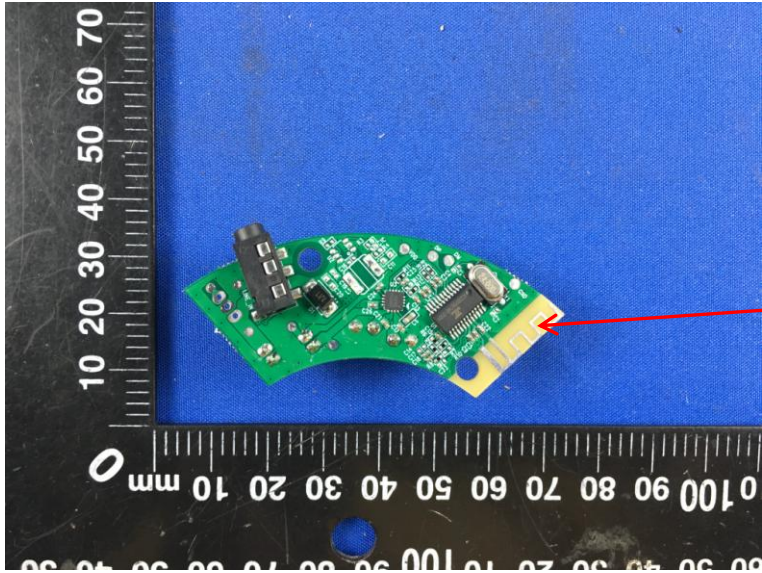

Internal Photos of EUT

FCC ID : 2AON7-SOU017A

Antenna