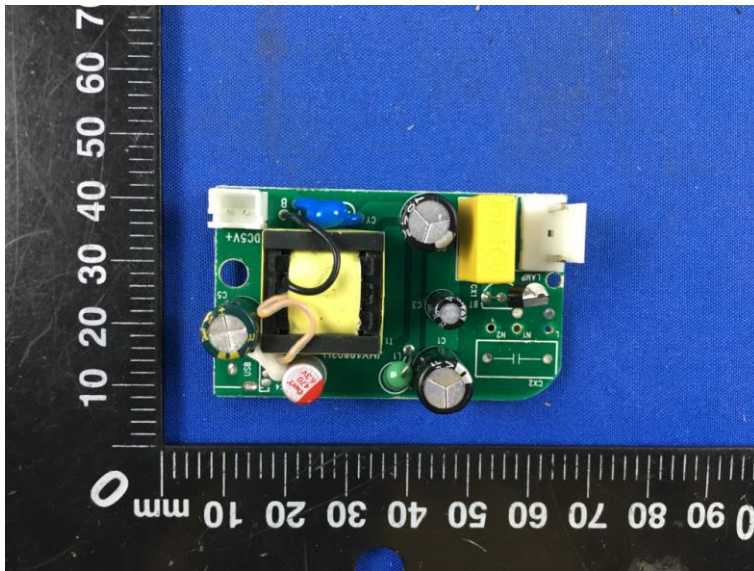

Internal Photos of EUT

FCC ID : 2AON7-SOU017A

Antenna