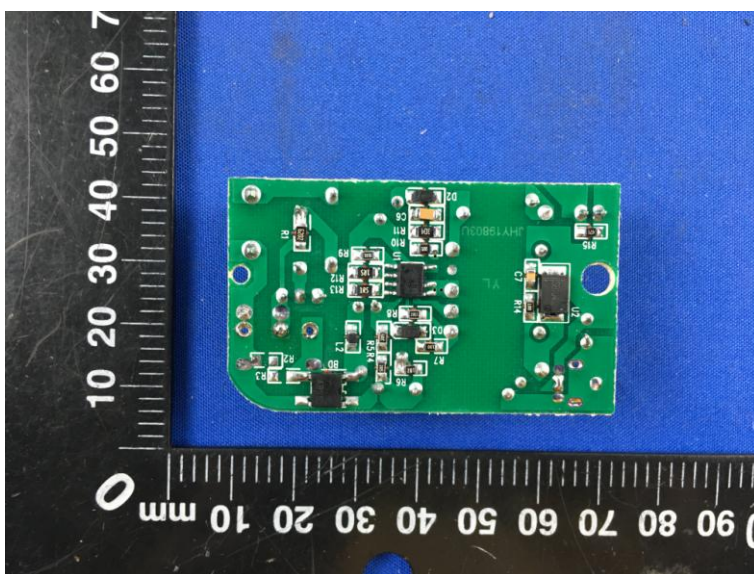

Internal Photos of EUT

FCC ID : 2AON7-SOU017A

Antenna