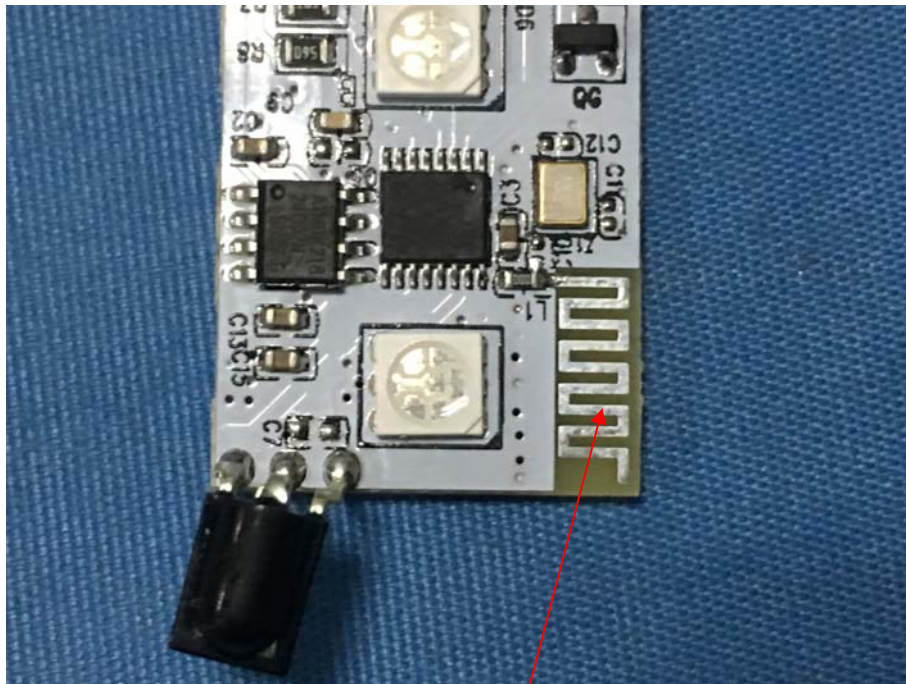

FCC ID: 2AON76788

Model No.: 6788, 7276, 7289

Internal Photos

Antenna