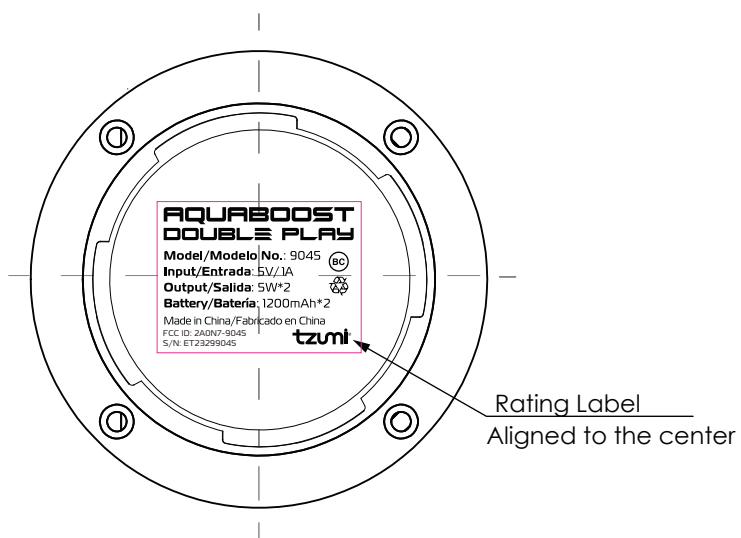

Tzumi Logo:  
 Dims: W 1.15" x H 0.31"  
 [W 29.21mm x H 7.91mm]  
 Print Logo Color: Silver C (877C) Pantone  
 Aligned to the center

丝印印在下半截处

Rating Label: English / Spanish:  
 Dims: W 1.06" x H 0.79"  
 [W 27.00mm x H 20.00mm]  
 Silkprint Text Color: White(字体丝印白色)