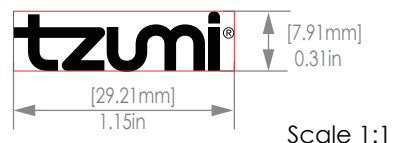

Tzumi Logo:  
 Dims: W 1.15" x H 0.31"  
 [W 29.21mm x H 7.91mm]  
 Print Logo Color: Silver C (877C) Pantone  
 Aligned to the center

丝印印在下半截处

Rating Label: English / Spanish:  
 Dims: W 1.06" x H 0.79"  
 [W 27.00mm x H 20.00mm]  
 Silkprint Text Color: White(字体丝印白色)