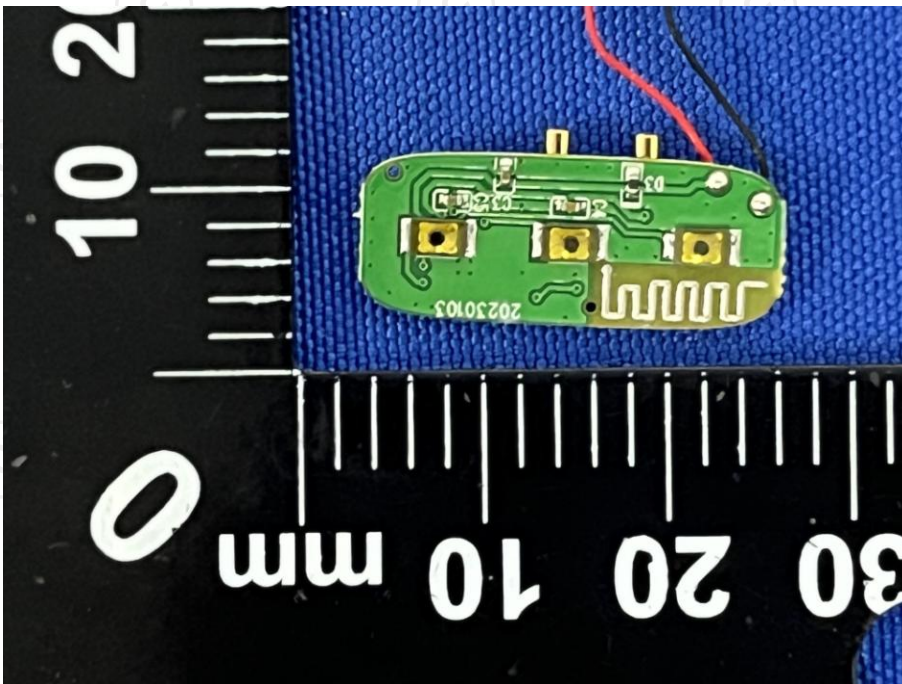

Product: POWER PLAY HIGH TECH SMART RING
Model: 8972
Internal Photos

*******END OF REPORT*******