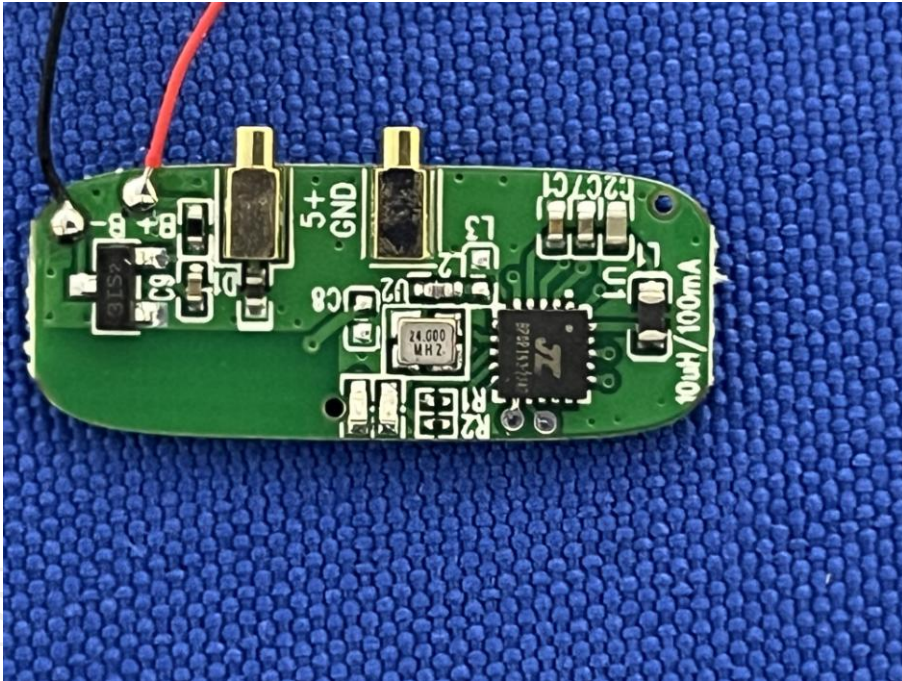

Product: POWER PLAY HIGH TECH SMART RING
Model: 8972
Internal Photos

*******END OF REPORT*******