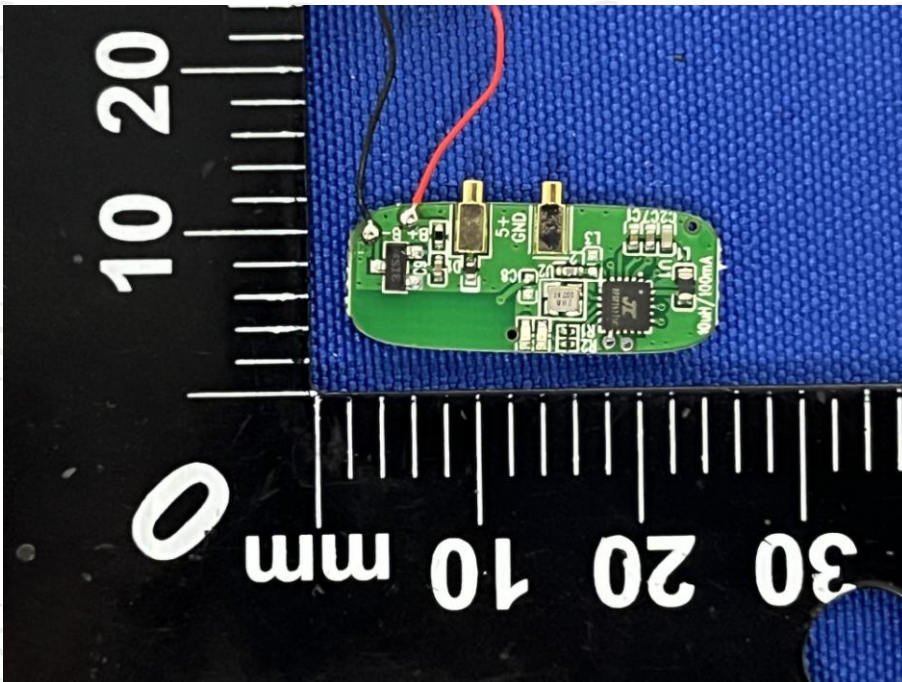

Product: POWER PLAY HIGH TECH SMART RING
Model: 8972
Internal Photos

*******END OF REPORT*******