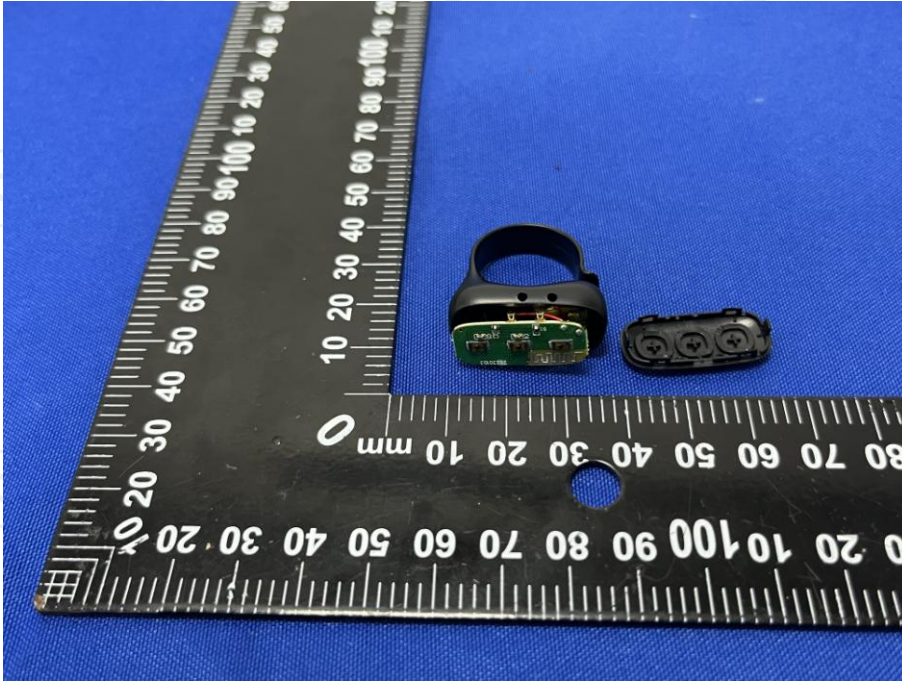

Product: POWER PLAY HIGH TECH SMART RING
Model: 8972
Internal Photos

*******END OF REPORT*******