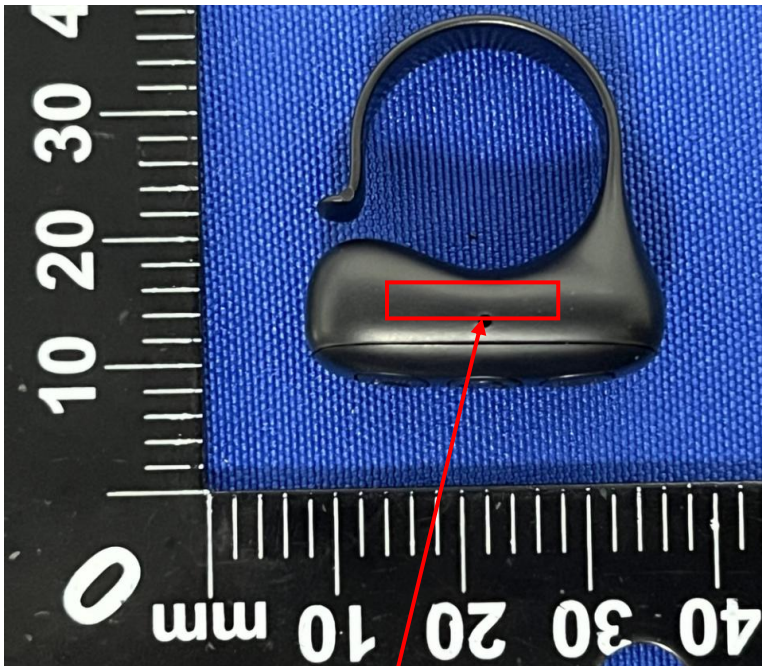

Label Artwork and Location

Model: 8972

Label:

FCC ID: 2AON7-8972

Size: L*W= 12*4mm

Location