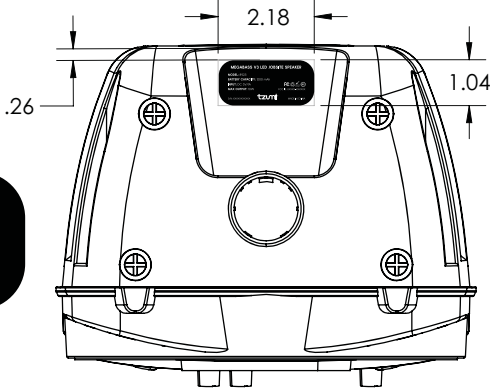

4

3

2

1

RATING LABEL STICKER

ITEM NO.	PART NUMBER	DESCRIPTION	QTY.
1	8925 UNIT		1
2	8925 PKG DIELINE		1

*MEGABASS V3 logo
silkscreen printed and
centered on part, all icons
and logo in white color

*Tzumi logo on a nylon
sticker and centered
on part

UNLESS OTHERWISE SPECIFIED:	NAME	DATE
DIMENSIONS ARE IN INCHES	DRAWN	11/28/2022
TOLERANCES:	CHECKED	
FRACTIONAL ±	ENG APPR.	
ANGULAR: MACH ±	MFG APPR.	
BEND ±	Q.A.	
TWO PLACE DECIMAL ±	COMMENTS:	
THREE PLACE DECIMAL ±		
MATERIAL		
FINISH		
DO NOT SCALE DRAWING		

TITLE:
8925_Tzumi_Megabass_Jobsite
SpeakerV3_UN1_DIMS

SIZE	DWG. NO.	REV
B		
SCALE: 1:3	WEIGHT:	SHEET 1 OF 1

4

3

2

1

B

B