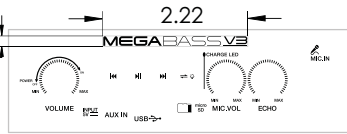

4

3

2

1

RATING LABEL STICKER

ITEM NO.	PART NUMBER	DESCRIPTION	QTY.
1	8925 UNIT		1
2	8925 PKG DIELINE		1

*MEGABASS V3 logo
silkscreen printed and
centered on part, all icons
and logo in white color

*Tzumi logo on a nylon
sticker and centered
on part