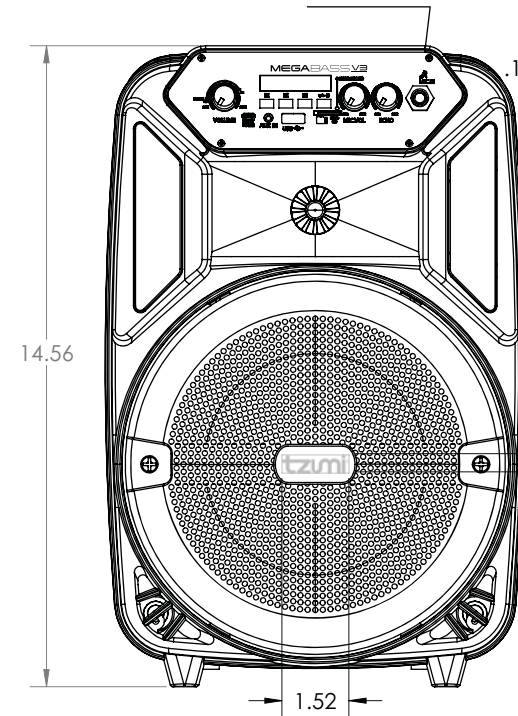

4

3

2

1

RATING LABEL STICKER

ITEM NO.	PART NUMBER	DESCRIPTION	QTY.
1	8925 UNIT		1
2	8925 PKG DIELINE		1

*MEGABASS V3 logo
silkscreen printed and
centered on part, all icons
and logo in white color

*Tzumi logo on a nylon
sticker and centered
on part

UNLESS OTHERWISE SPECIFIED:	NAME	DATE
DIMENSIONS ARE IN INCHES	DRAWN	11/28/2022
TOLERANCES:	CHECKED	
FRACTIONAL ±	ENG APPR.	
ANGULAR: MACH ±	MFG APPR.	
BEND ±	Q.A.	
TWO PLACE DECIMAL ±	COMMENTS:	
THREE PLACE DECIMAL ±		
MATERIAL		
FINISH		
DO NOT SCALE DRAWING		

TITLE:
8925_Tzumi_Megabass_Jobsite
SpeakerV3_UN1_DIMS

SIZE	DWG. NO.	REV
B		
SCALE: 1:3	WEIGHT:	SHEET 1 OF 1

4

3

2

1

B

B