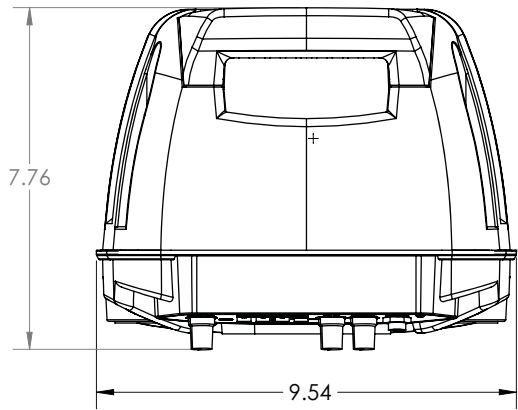

4

3

2

1

RATING LABEL STICKER

ITEM NO.	PART NUMBER	DESCRIPTION	QTY.
1	8925 UNIT		1
2	8925 PKG DIELINE		1

*MEGABASS V3 logo
silkscreen printed and
centered on part, all icons
and logo in white color

*Tzumi logo on a nylon
sticker and centered
on part