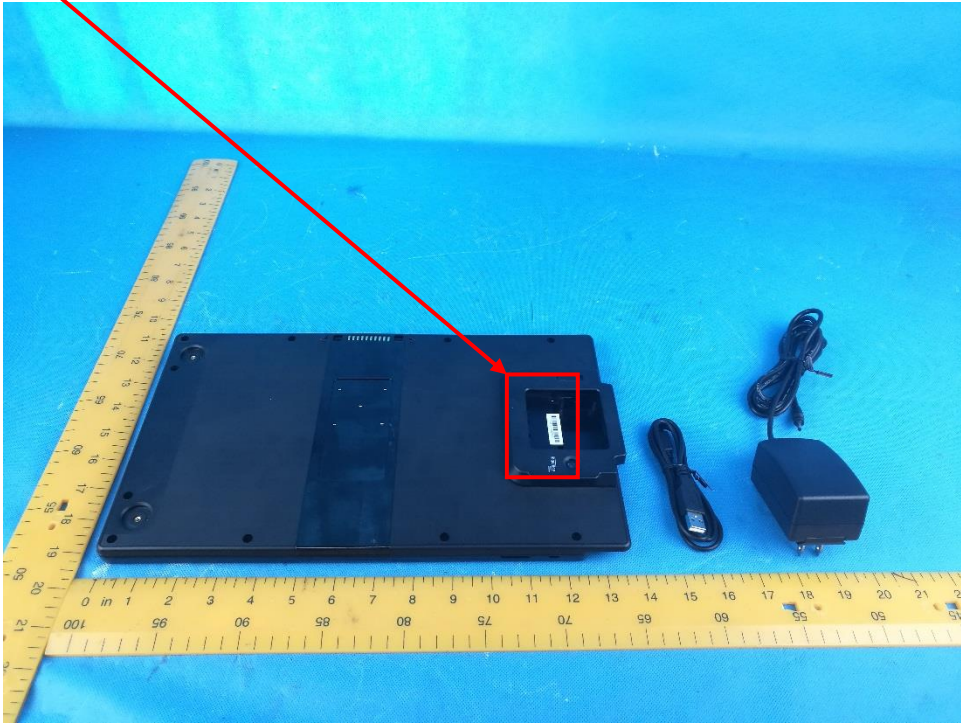

Label location:

Terminal label:

YYDDDDPPTXXXXXXXX 15位

YY = Year(06 for 2006) 年份

DDD (Day) = Manufacturing day生产日期, 从001到365 (366)

PP = Product Range 产品序列号, SMB-H1201代码是MT

T = Factory/EMS number (from 1 to 9)供应商编号, 万利达编号: 7