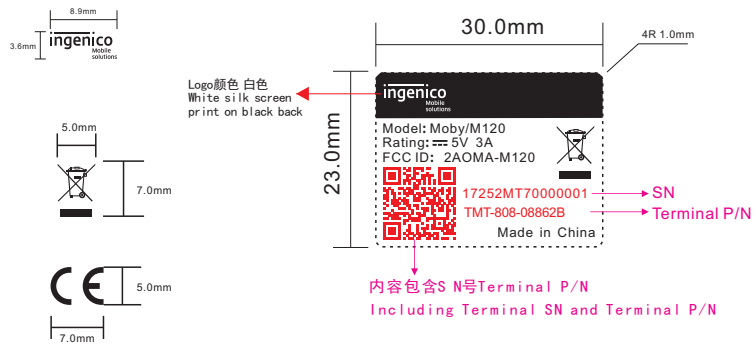

Label location:

Terminal label:

YYDDDDPPTXXXXXXXX 15位

YY = Year(06 for 2006) 年份

DDD (Day) = Manufacturing day生产日期, 从001到365 (366)

PP = Product Range 产品序列号, SMB-H1201代码是MT

T = Factory/EMS number (from 1 to 9)供应商编号, 万利达编号: 7