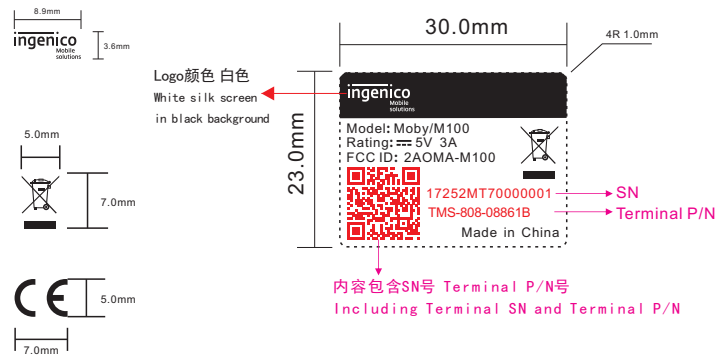

## Terminal label:

YYDDDDPPTXXXXXXXX 15位

YY = Year( 06 for 2006) 年份

DDD ( Day) = Manufacturing day生产日期, 从001到365 (366)

PP = Product Range 产品序列号, SMB-H1013代码是MT

T = Factory/EMS number (from 1 to 9)供应商编号, 万利达编号: 7

Label location: