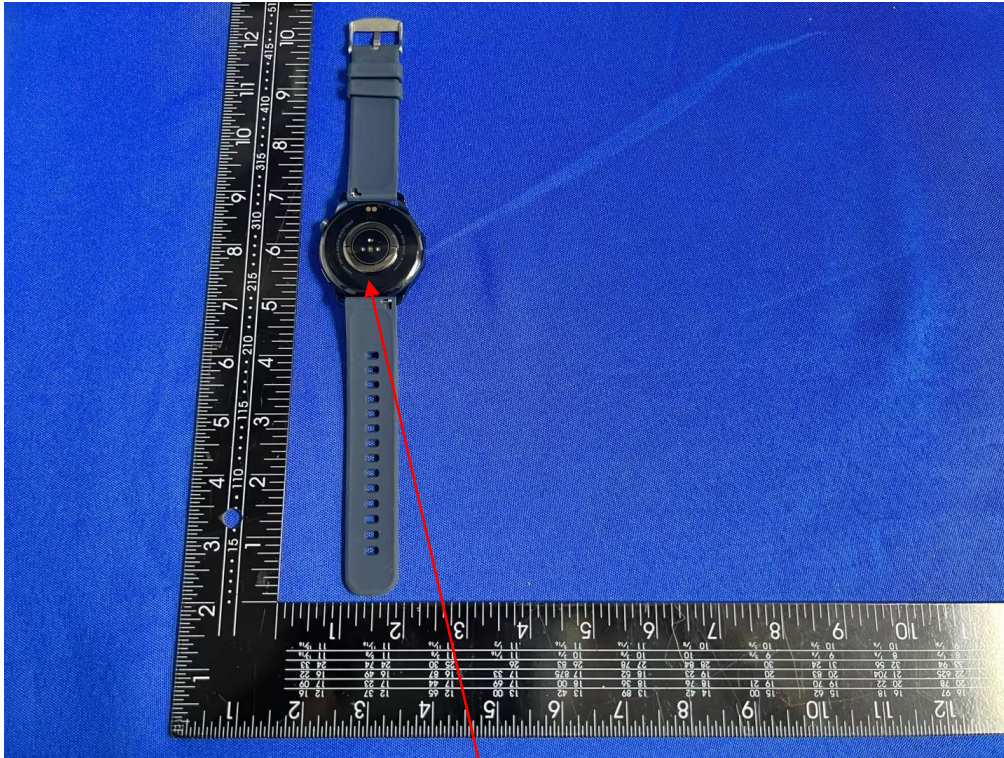

FCC ID Label Information

Label location:

Smart Watch

Model: ST22

FCC ID: 2AOM3-ST22