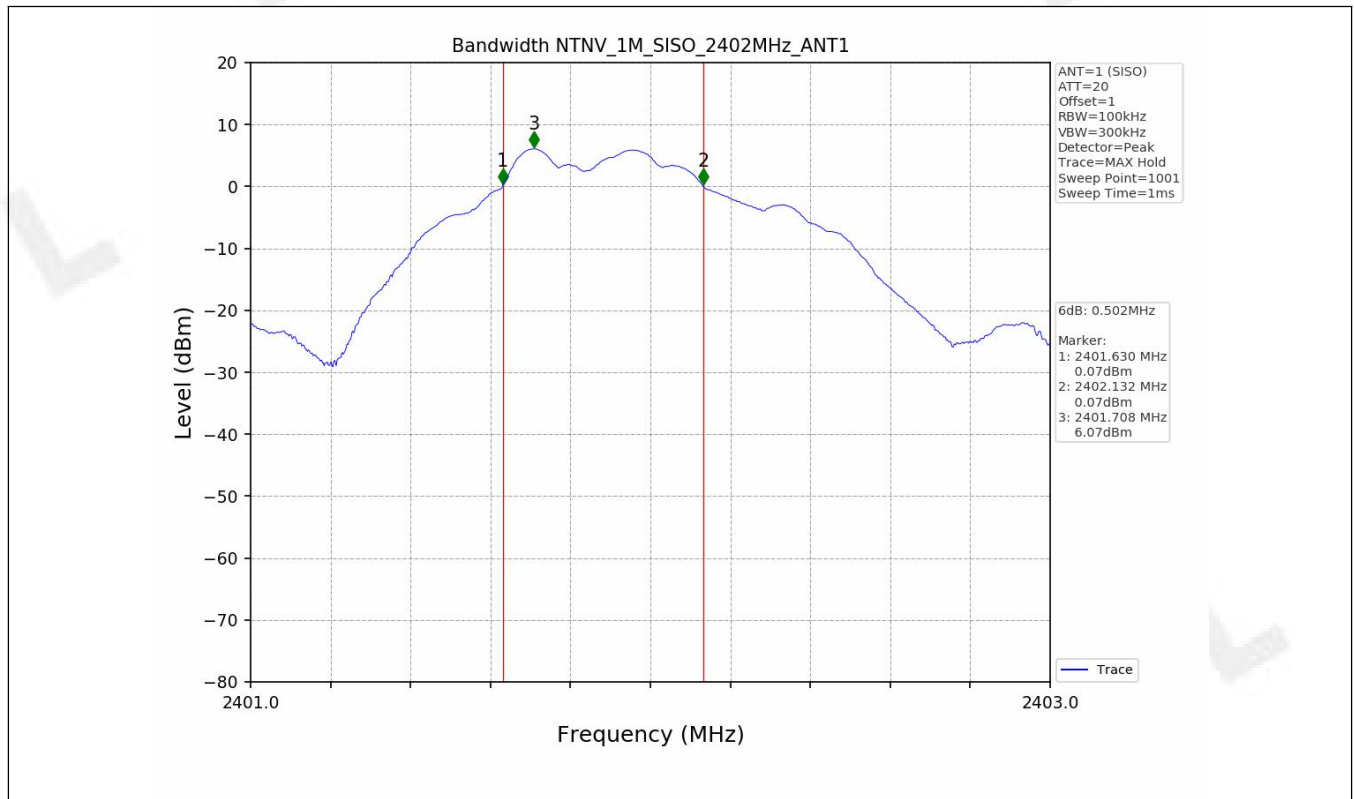

Appendix for 15.247

1. Bandwidth

1.1 Test Result

Test Mode	Frequency (MHz)	TX Type	ANT No.	6dB Bandwidth		Verdict
				Test Result (MHz)	Limits (MHz)	
1M	2402	SISO	1	0.502	≥0.5	PASS
	2440	SISO	1	0.562	≥0.5	PASS
	2480	SISO	1	0.625	≥0.5	PASS
2M	2402	SISO	1	0.841	≥0.5	PASS
	2440	SISO	1	0.842	≥0.5	PASS
	2480	SISO	1	0.869	≥0.5	PASS

Test Mode	Frequency (MHz)	TX Type	ANT No.	99% Occupied Bandwidth	
				Test Result (MHz)	Only for Report Use
1M	2402	SISO	1	1.023	Only for Report Use
	2440	SISO	1	1.043	Only for Report Use
	2480	SISO	1	1.405	Only for Report Use
2M	2402	SISO	1	2.036	Only for Report Use
	2440	SISO	1	2.048	Only for Report Use
	2480	SISO	1	2.040	Only for Report Use

1.2 Test Graph - 6dB Bandwidth

1.3 Test Graph - 99% Occupied Bandwidth

2. Maximum Conducted Output Power

2.1 Test Result

Test Mode	Frequency (MHz)	Tx Type	Measured Peak Output Power (dBm)	Limits (dBm)	Verdict
			Ant 1		
1M	2402	SISO	6.47	30	PASS
	2440	SISO	7.50	30	PASS
	2480	SISO	7.22	30	PASS
2M	2402	SISO	6.49	30	PASS
	2440	SISO	7.35	30	PASS
	2480	SISO	7.29	30	PASS

2.2 Test Graph

3. Maximum Power Spectral Density (PSD)

3.1 Test Result

Test Mode	Frequency (MHz)	Tx Type	Maximum Power Spectral Density (dBm/3KHz)	Limits (dBm/3kHz)	Verdict
			Ant 1		
1M	2402	SISO	-10.31	≤8	PASS
	2440	SISO	-8.32	≤8	PASS
	2480	SISO	-8.51	≤8	PASS
2M	2402	SISO	-10.48	≤8	PASS
	2440	SISO	-10.19	≤8	PASS
	2480	SISO	-10.60	≤8	PASS