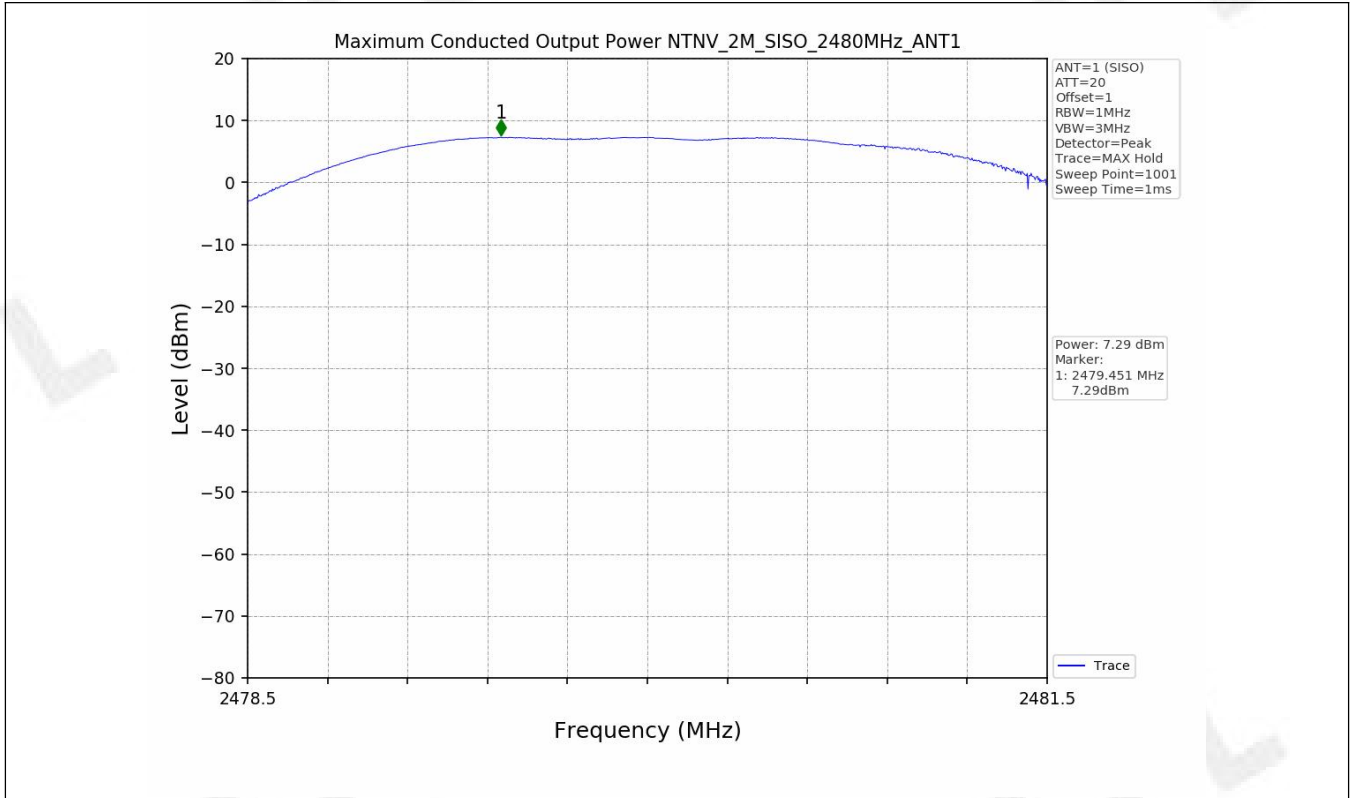

1.2 Test Graph - 6dB Bandwidth

1.3 Test Graph - 99% Occupied Bandwidth

2. Maximum Conducted Output Power

2.1 Test Result

Test Mode	Frequency (MHz)	Tx Type	Measured Peak Output Power (dBm)	Limits (dBm)	Verdict
			Ant 1		
1M	2402	SISO	6.47	30	PASS
	2440	SISO	7.50	30	PASS
	2480	SISO	7.22	30	PASS
2M	2402	SISO	6.49	30	PASS
	2440	SISO	7.35	30	PASS
	2480	SISO	7.29	30	PASS

2.2 Test Graph

3. Maximum Power Spectral Density (PSD)

3.1 Test Result

Test Mode	Frequency (MHz)	Tx Type	Maximum Power Spectral Density (dBm/3KHz)	Limits (dBm/3kHz)	Verdict
			Ant 1		
1M	2402	SISO	-10.31	≤8	PASS
	2440	SISO	-8.32	≤8	PASS
	2480	SISO	-8.51	≤8	PASS
2M	2402	SISO	-10.48	≤8	PASS
	2440	SISO	-10.19	≤8	PASS
	2480	SISO	-10.60	≤8	PASS