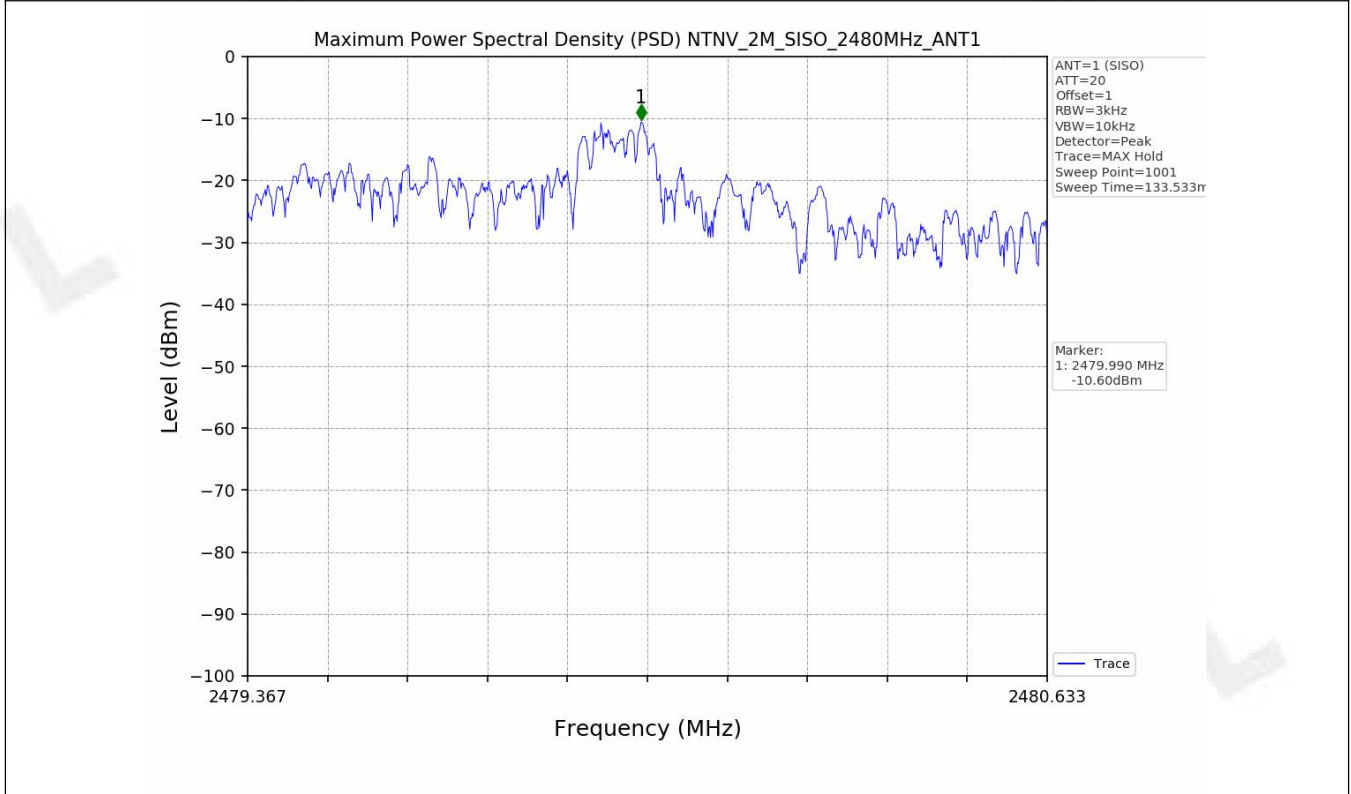

2.2 Test Graph

3. Maximum Power Spectral Density (PSD)

3.1 Test Result

Test Mode	Frequency (MHz)	Tx Type	Maximum Power Spectral Density (dBm/3KHz)	Limits (dBm/3kHz)	Verdict
			Ant 1		
1M	2402	SISO	-10.31	≤8	PASS
	2440	SISO	-8.32	≤8	PASS
	2480	SISO	-8.51	≤8	PASS
2M	2402	SISO	-10.48	≤8	PASS
	2440	SISO	-10.19	≤8	PASS
	2480	SISO	-10.60	≤8	PASS

3.2 Test Graph

4. Unwanted Emissions in Non-restricted Frequency Bands

4.1 Test Result

Test Mode	Frequency (MHz)	TX Type	ANT No.	Spurious Conducted Emission (dBm)	Limits (dBm)	Verdict
1M	2402	SISO	1	Refer to test graph	-12.70	PASS
	2440	SISO	1	Refer to test graph	-12.70	PASS
	2480	SISO	1	Refer to test graph	-12.70	PASS
2M	2402	SISO	1	Refer to test graph	-12.84	PASS
	2440	SISO	1	Refer to test graph	-12.84	PASS
	2480	SISO	1	Refer to test graph	-12.84	PASS