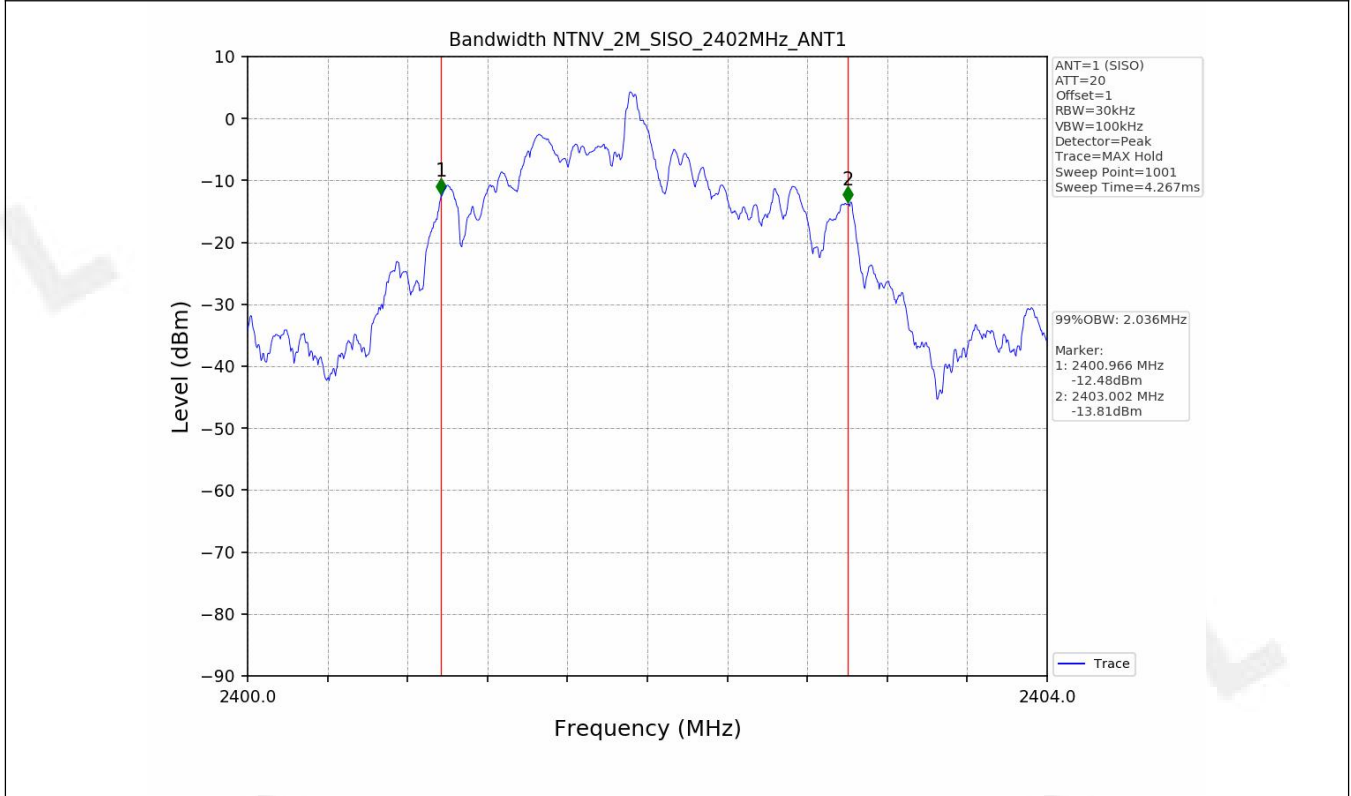

1.2 Test Graph - 6dB Bandwidth

1.3 Test Graph - 99% Occupied Bandwidth

2. Maximum Conducted Output Power

2.1 Test Result

Test Mode	Frequency (MHz)	Tx Type	Measured Peak Output Power (dBm)	Limits (dBm)	Verdict
			Ant 1		
1M	2402	SISO	6.47	30	PASS
	2440	SISO	7.50	30	PASS
	2480	SISO	7.22	30	PASS
2M	2402	SISO	6.49	30	PASS
	2440	SISO	7.35	30	PASS
	2480	SISO	7.29	30	PASS

2.2 Test Graph

3. Maximum Power Spectral Density (PSD)

3.1 Test Result

Test Mode	Frequency (MHz)	Tx Type	Maximum Power Spectral Density (dBm/3KHz)	Limits (dBm/3kHz)	Verdict
			Ant 1		
1M	2402	SISO	-10.31	≤8	PASS
	2440	SISO	-8.32	≤8	PASS
	2480	SISO	-8.51	≤8	PASS
2M	2402	SISO	-10.48	≤8	PASS
	2440	SISO	-10.19	≤8	PASS
	2480	SISO	-10.60	≤8	PASS