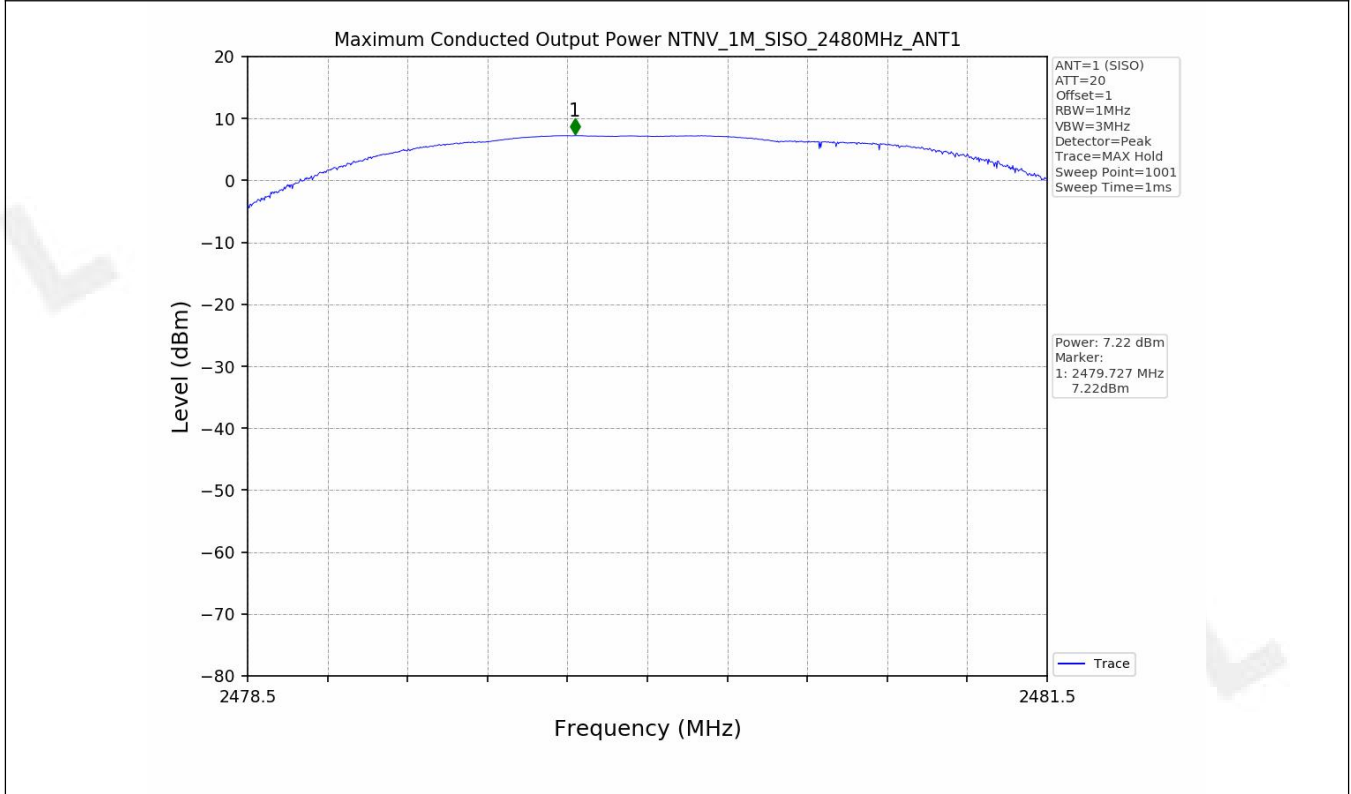

1.2 Test Graph - 6dB Bandwidth

1.3 Test Graph - 99% Occupied Bandwidth

2. Maximum Conducted Output Power

2.1 Test Result

Test Mode	Frequency (MHz)	Tx Type	Measured Peak Output Power (dBm)	Limits (dBm)	Verdict
			Ant 1		
1M	2402	SISO	6.47	30	PASS
	2440	SISO	7.50	30	PASS
	2480	SISO	7.22	30	PASS
2M	2402	SISO	6.49	30	PASS
	2440	SISO	7.35	30	PASS
	2480	SISO	7.29	30	PASS

2.2 Test Graph

3. Maximum Power Spectral Density (PSD)

3.1 Test Result

Test Mode	Frequency (MHz)	Tx Type	Maximum Power Spectral Density (dBm/3KHz)	Limits (dBm/3kHz)	Verdict
			Ant 1		
1M	2402	SISO	-10.31	≤8	PASS
	2440	SISO	-8.32	≤8	PASS
	2480	SISO	-8.51	≤8	PASS
2M	2402	SISO	-10.48	≤8	PASS
	2440	SISO	-10.19	≤8	PASS
	2480	SISO	-10.60	≤8	PASS