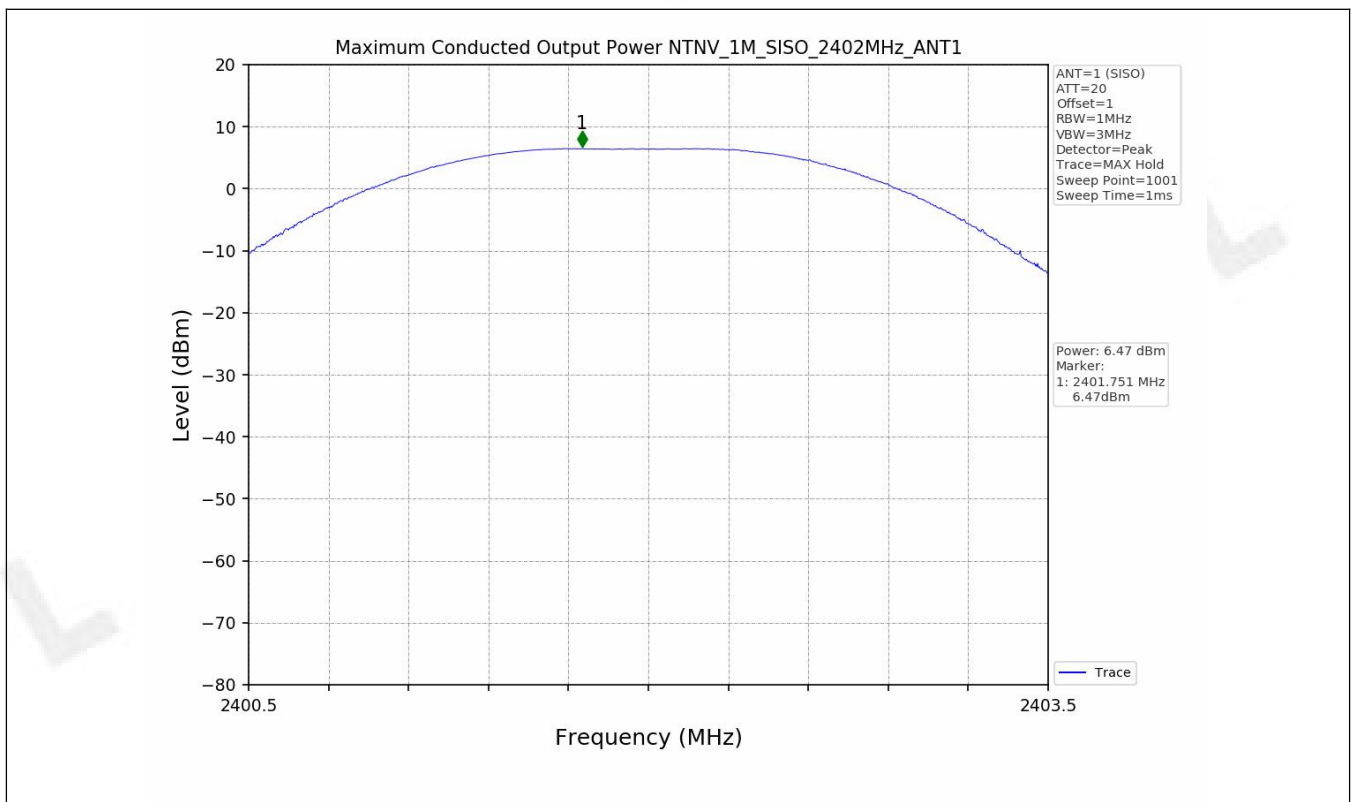

1.2 Test Graph - 6dB Bandwidth

1.3 Test Graph - 99% Occupied Bandwidth

2. Maximum Conducted Output Power

2.1 Test Result

Test Mode	Frequency (MHz)	Tx Type	Measured Peak Output Power (dBm)	Limits (dBm)	Verdict
			Ant 1		
1M	2402	SISO	6.47	30	PASS
	2440	SISO	7.50	30	PASS
	2480	SISO	7.22	30	PASS
2M	2402	SISO	6.49	30	PASS
	2440	SISO	7.35	30	PASS
	2480	SISO	7.29	30	PASS

2.2 Test Graph

3. Maximum Power Spectral Density (PSD)

3.1 Test Result

Test Mode	Frequency (MHz)	Tx Type	Maximum Power Spectral Density (dBm/3KHz)	Limits (dBm/3kHz)	Verdict
			Ant 1		
1M	2402	SISO	-10.31	≤8	PASS
	2440	SISO	-8.32	≤8	PASS
	2480	SISO	-8.51	≤8	PASS
2M	2402	SISO	-10.48	≤8	PASS
	2440	SISO	-10.19	≤8	PASS
	2480	SISO	-10.60	≤8	PASS