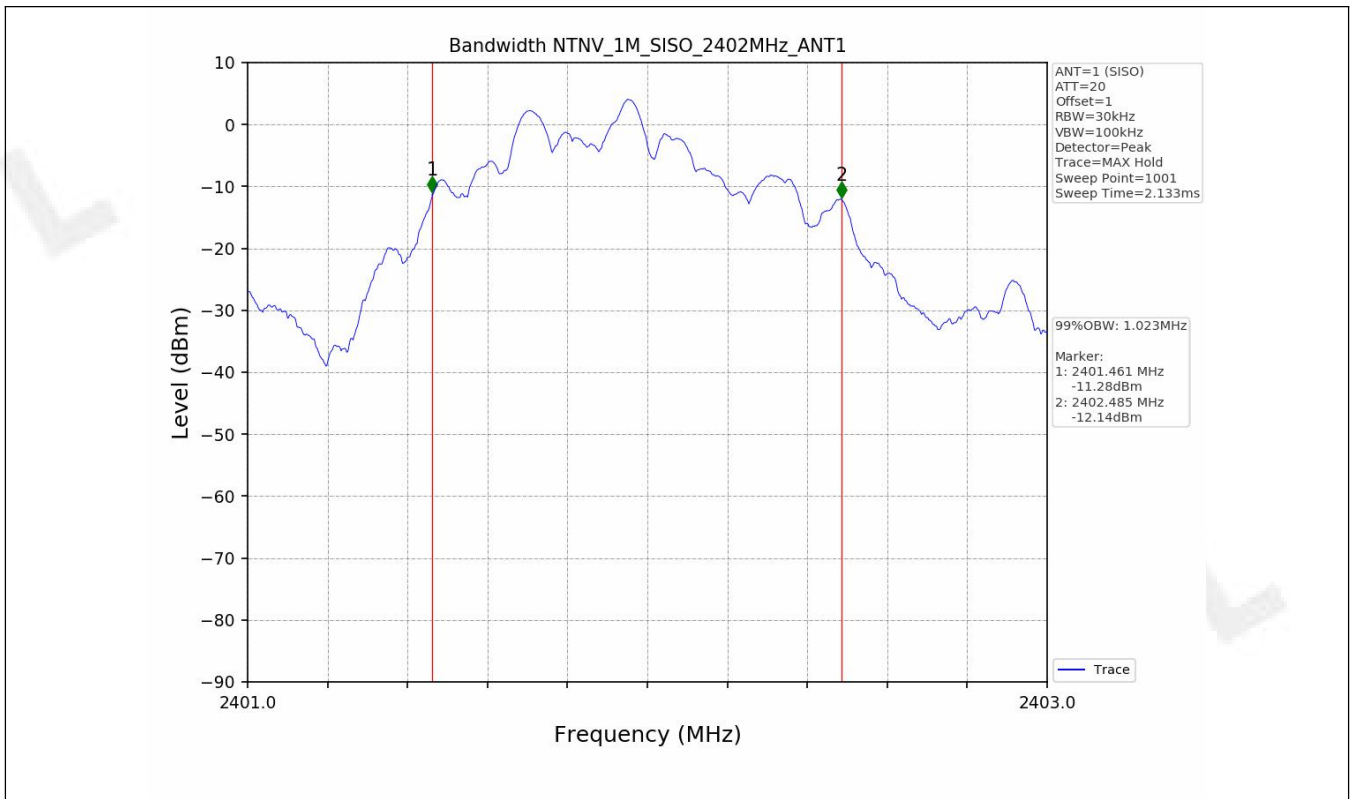

1.2 Test Graph - 6dB Bandwidth

1.3 Test Graph - 99% Occupied Bandwidth

2. Maximum Conducted Output Power

2.1 Test Result

Test Mode	Frequency (MHz)	Tx Type	Measured Peak Output Power (dBm)	Limits (dBm)	Verdict
			Ant 1		
1M	2402	SISO	6.47	30	PASS
	2440	SISO	7.50	30	PASS
	2480	SISO	7.22	30	PASS
2M	2402	SISO	6.49	30	PASS
	2440	SISO	7.35	30	PASS
	2480	SISO	7.29	30	PASS

2.2 Test Graph

3. Maximum Power Spectral Density (PSD)

3.1 Test Result

Test Mode	Frequency (MHz)	Tx Type	Maximum Power Spectral Density (dBm/3KHz)	Limits (dBm/3kHz)	Verdict
			Ant 1		
1M	2402	SISO	-10.31	≤8	PASS
	2440	SISO	-8.32	≤8	PASS
	2480	SISO	-8.51	≤8	PASS
2M	2402	SISO	-10.48	≤8	PASS
	2440	SISO	-10.19	≤8	PASS
	2480	SISO	-10.60	≤8	PASS