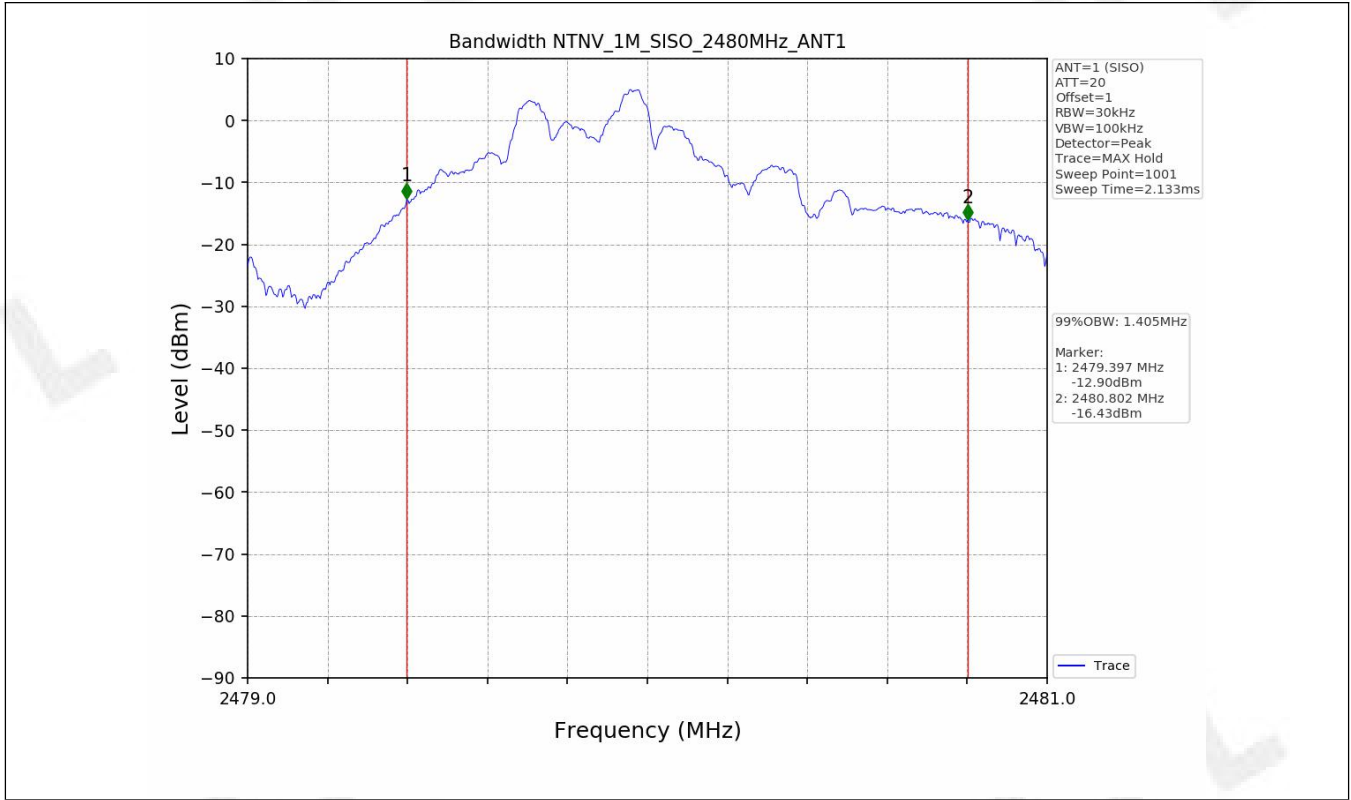

1.2 Test Graph - 6dB Bandwidth

1.3 Test Graph - 99% Occupied Bandwidth

2. Maximum Conducted Output Power

2.1 Test Result

Test Mode	Frequency (MHz)	Tx Type	Measured Peak Output Power (dBm)	Limits (dBm)	Verdict
			Ant 1		
1M	2402	SISO	6.47	30	PASS
	2440	SISO	7.50	30	PASS
	2480	SISO	7.22	30	PASS
2M	2402	SISO	6.49	30	PASS
	2440	SISO	7.35	30	PASS
	2480	SISO	7.29	30	PASS

2.2 Test Graph

3. Maximum Power Spectral Density (PSD)

3.1 Test Result

Test Mode	Frequency (MHz)	Tx Type	Maximum Power Spectral Density (dBm/3KHz)	Limits (dBm/3kHz)	Verdict
			Ant 1		
1M	2402	SISO	-10.31	≤8	PASS
	2440	SISO	-8.32	≤8	PASS
	2480	SISO	-8.51	≤8	PASS
2M	2402	SISO	-10.48	≤8	PASS
	2440	SISO	-10.19	≤8	PASS
	2480	SISO	-10.60	≤8	PASS