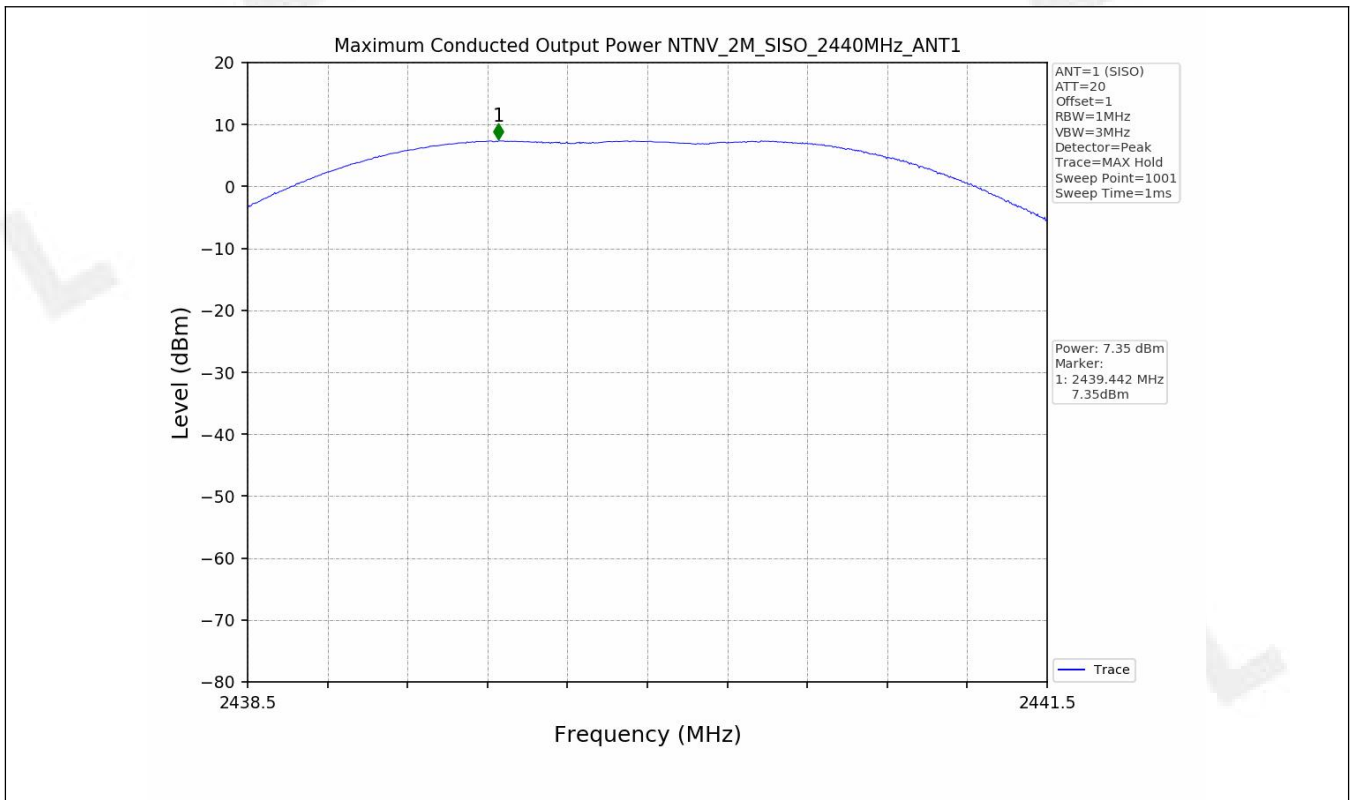

1.2 Test Graph - 6dB Bandwidth

1.3 Test Graph - 99% Occupied Bandwidth

2. Maximum Conducted Output Power

2.1 Test Result

Test Mode	Frequency (MHz)	Tx Type	Measured Peak Output Power (dBm)	Limits (dBm)	Verdict
			Ant 1		
1M	2402	SISO	6.47	30	PASS
	2440	SISO	7.50	30	PASS
	2480	SISO	7.22	30	PASS
2M	2402	SISO	6.49	30	PASS
	2440	SISO	7.35	30	PASS
	2480	SISO	7.29	30	PASS

2.2 Test Graph

3. Maximum Power Spectral Density (PSD)

3.1 Test Result

Test Mode	Frequency (MHz)	Tx Type	Maximum Power Spectral Density (dBm/3KHz)	Limits (dBm/3kHz)	Verdict
			Ant 1		
1M	2402	SISO	-10.31	≤8	PASS
	2440	SISO	-8.32	≤8	PASS
	2480	SISO	-8.51	≤8	PASS
2M	2402	SISO	-10.48	≤8	PASS
	2440	SISO	-10.19	≤8	PASS
	2480	SISO	-10.60	≤8	PASS