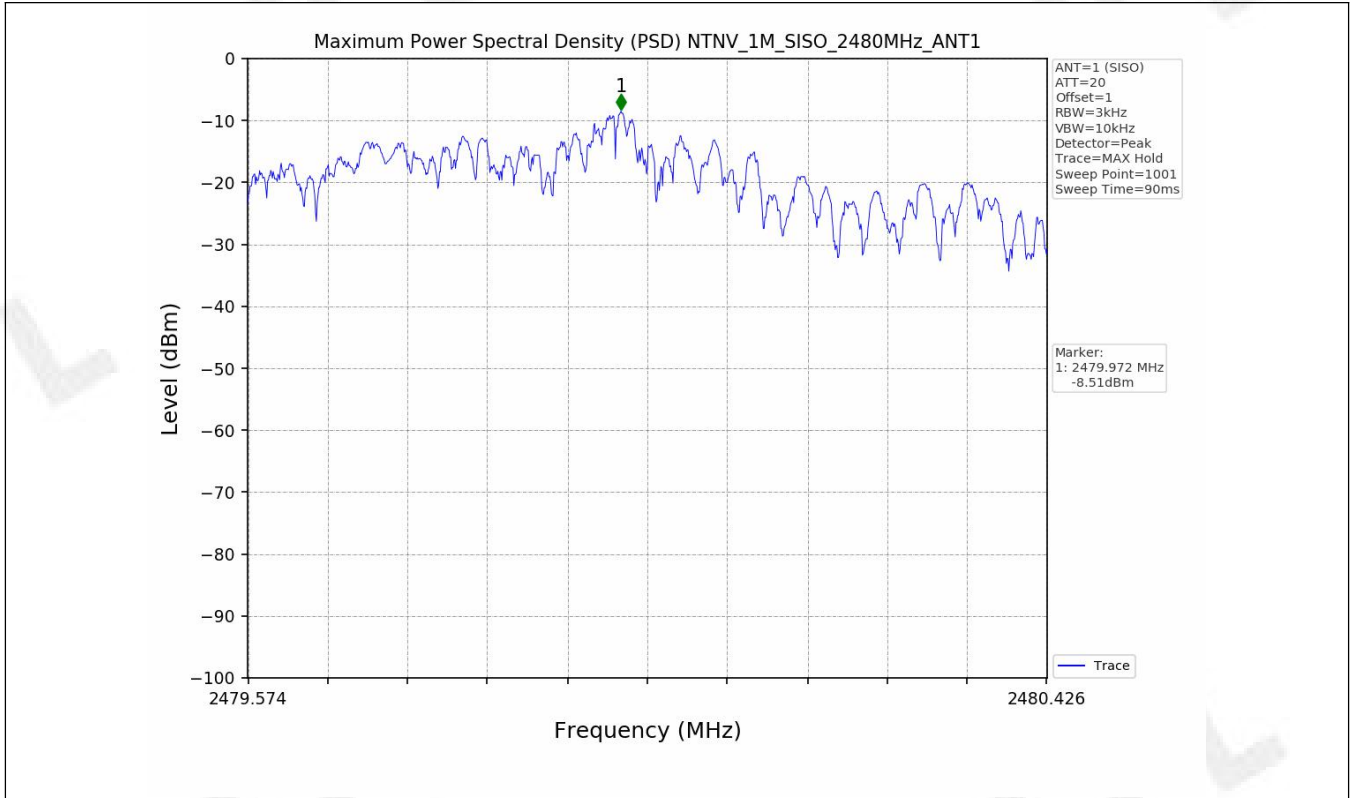

2.2 Test Graph

3. Maximum Power Spectral Density (PSD)

3.1 Test Result

Test Mode	Frequency (MHz)	Tx Type	Maximum Power Spectral Density (dBm/3KHz)	Limits (dBm/3kHz)	Verdict
			Ant 1		
1M	2402	SISO	-10.31	≤8	PASS
	2440	SISO	-8.32	≤8	PASS
	2480	SISO	-8.51	≤8	PASS
2M	2402	SISO	-10.48	≤8	PASS
	2440	SISO	-10.19	≤8	PASS
	2480	SISO	-10.60	≤8	PASS

3.2 Test Graph

4. Unwanted Emissions in Non-restricted Frequency Bands

4.1 Test Result

Test Mode	Frequency (MHz)	TX Type	ANT No.	Spurious Conducted Emission (dBm)	Limits (dBm)	Verdict
1M	2402	SISO	1	Refer to test graph	-12.70	PASS
	2440	SISO	1	Refer to test graph	-12.70	PASS
	2480	SISO	1	Refer to test graph	-12.70	PASS
2M	2402	SISO	1	Refer to test graph	-12.84	PASS
	2440	SISO	1	Refer to test graph	-12.84	PASS
	2480	SISO	1	Refer to test graph	-12.84	PASS

4.2 Test Graph