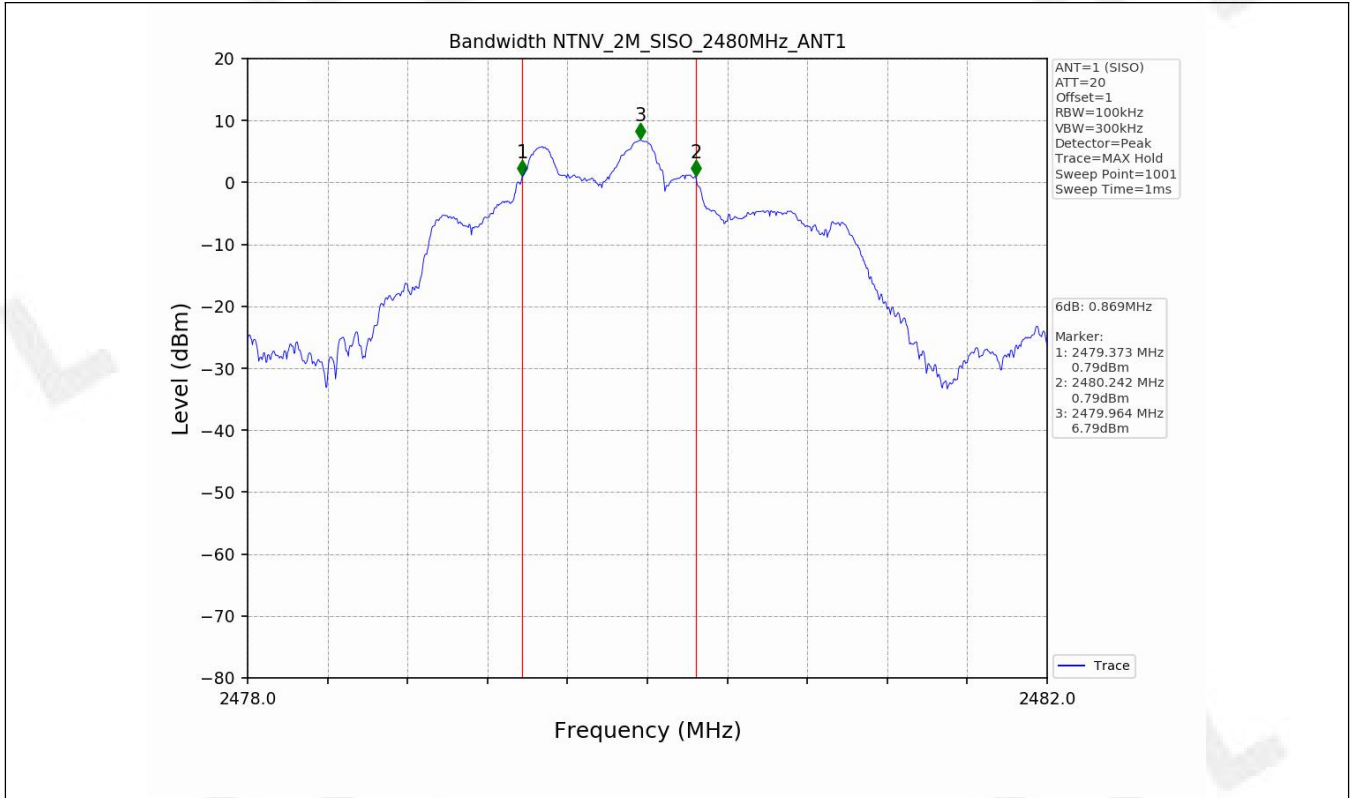

Appendix for 15.247

1. Bandwidth

1.1 Test Result

Test Mode	Frequency (MHz)	TX Type	ANT No.	6dB Bandwidth		Verdict
				Test Result (MHz)	Limits (MHz)	
1M	2402	SISO	1	0.502	≥0.5	PASS
	2440	SISO	1	0.562	≥0.5	PASS
	2480	SISO	1	0.625	≥0.5	PASS
2M	2402	SISO	1	0.841	≥0.5	PASS
	2440	SISO	1	0.842	≥0.5	PASS
	2480	SISO	1	0.869	≥0.5	PASS

Test Mode	Frequency (MHz)	TX Type	ANT No.	99% Occupied Bandwidth	
				Test Result (MHz)	Only for Report Use
1M	2402	SISO	1	1.023	Only for Report Use
	2440	SISO	1	1.043	Only for Report Use
	2480	SISO	1	1.405	Only for Report Use
2M	2402	SISO	1	2.036	Only for Report Use
	2440	SISO	1	2.048	Only for Report Use
	2480	SISO	1	2.040	Only for Report Use

1.2 Test Graph - 6dB Bandwidth

1.3 Test Graph - 99% Occupied Bandwidth

2. Maximum Conducted Output Power

2.1 Test Result

Test Mode	Frequency (MHz)	Tx Type	Measured Peak Output Power (dBm)	Limits (dBm)	Verdict
			Ant 1		
1M	2402	SISO	6.47	30	PASS
	2440	SISO	7.50	30	PASS
	2480	SISO	7.22	30	PASS
2M	2402	SISO	6.49	30	PASS
	2440	SISO	7.35	30	PASS
	2480	SISO	7.29	30	PASS

2.2 Test Graph

3. Maximum Power Spectral Density (PSD)

3.1 Test Result

Test Mode	Frequency (MHz)	Tx Type	Maximum Power Spectral Density (dBm/3KHz)	Limits (dBm/3kHz)	Verdict
			Ant 1		
1M	2402	SISO	-10.31	≤8	PASS
	2440	SISO	-8.32	≤8	PASS
	2480	SISO	-8.51	≤8	PASS
2M	2402	SISO	-10.48	≤8	PASS
	2440	SISO	-10.19	≤8	PASS
	2480	SISO	-10.60	≤8	PASS