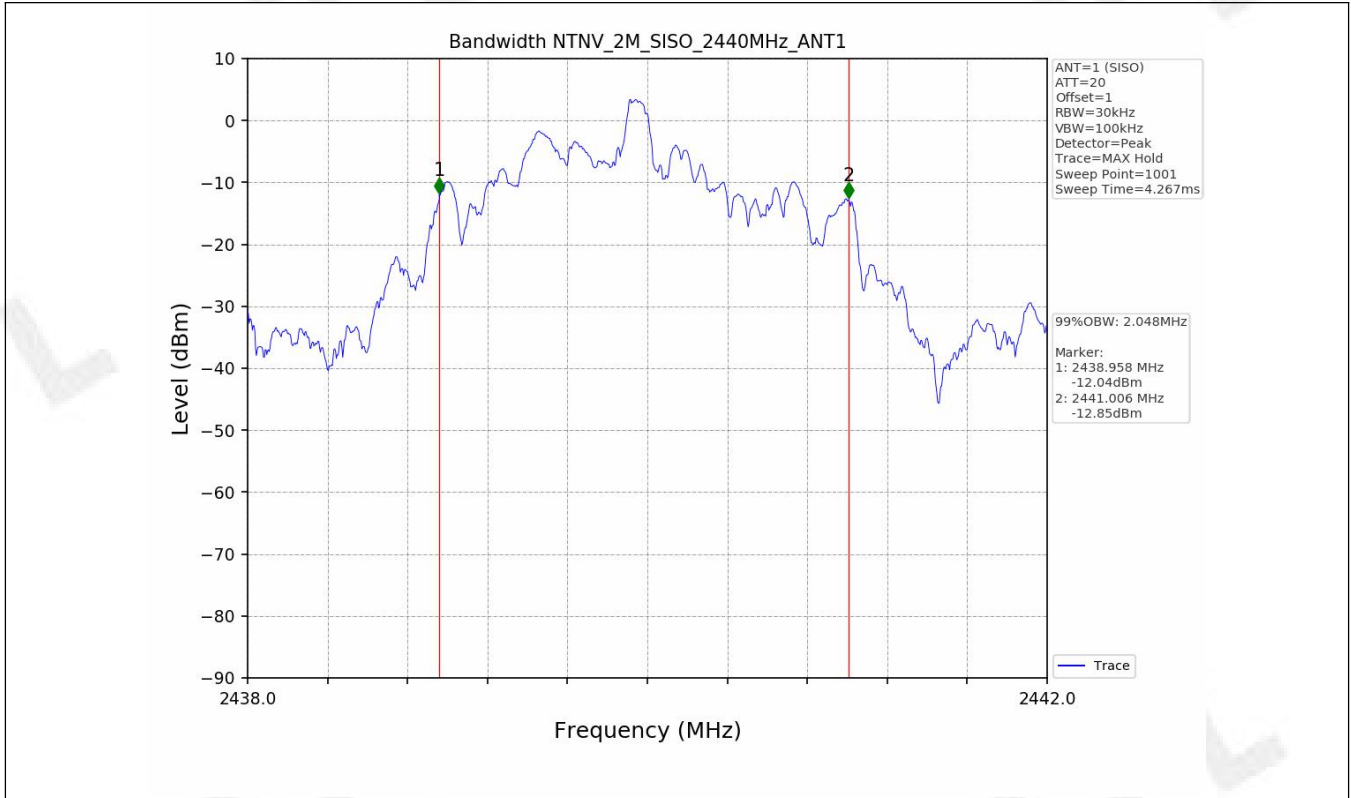

1.2 Test Graph - 6dB Bandwidth

1.3 Test Graph - 99% Occupied Bandwidth

2. Maximum Conducted Output Power

2.1 Test Result

Test Mode	Frequency (MHz)	Tx Type	Measured Peak Output Power (dBm)	Limits (dBm)	Verdict
			Ant 1		
1M	2402	SISO	6.47	30	PASS
	2440	SISO	7.50	30	PASS
	2480	SISO	7.22	30	PASS
2M	2402	SISO	6.49	30	PASS
	2440	SISO	7.35	30	PASS
	2480	SISO	7.29	30	PASS

2.2 Test Graph

3. Maximum Power Spectral Density (PSD)

3.1 Test Result

Test Mode	Frequency (MHz)	Tx Type	Maximum Power Spectral Density (dBm/3KHz)	Limits (dBm/3kHz)	Verdict
			Ant 1		
1M	2402	SISO	-10.31	≤8	PASS
	2440	SISO	-8.32	≤8	PASS
	2480	SISO	-8.51	≤8	PASS
2M	2402	SISO	-10.48	≤8	PASS
	2440	SISO	-10.19	≤8	PASS
	2480	SISO	-10.60	≤8	PASS