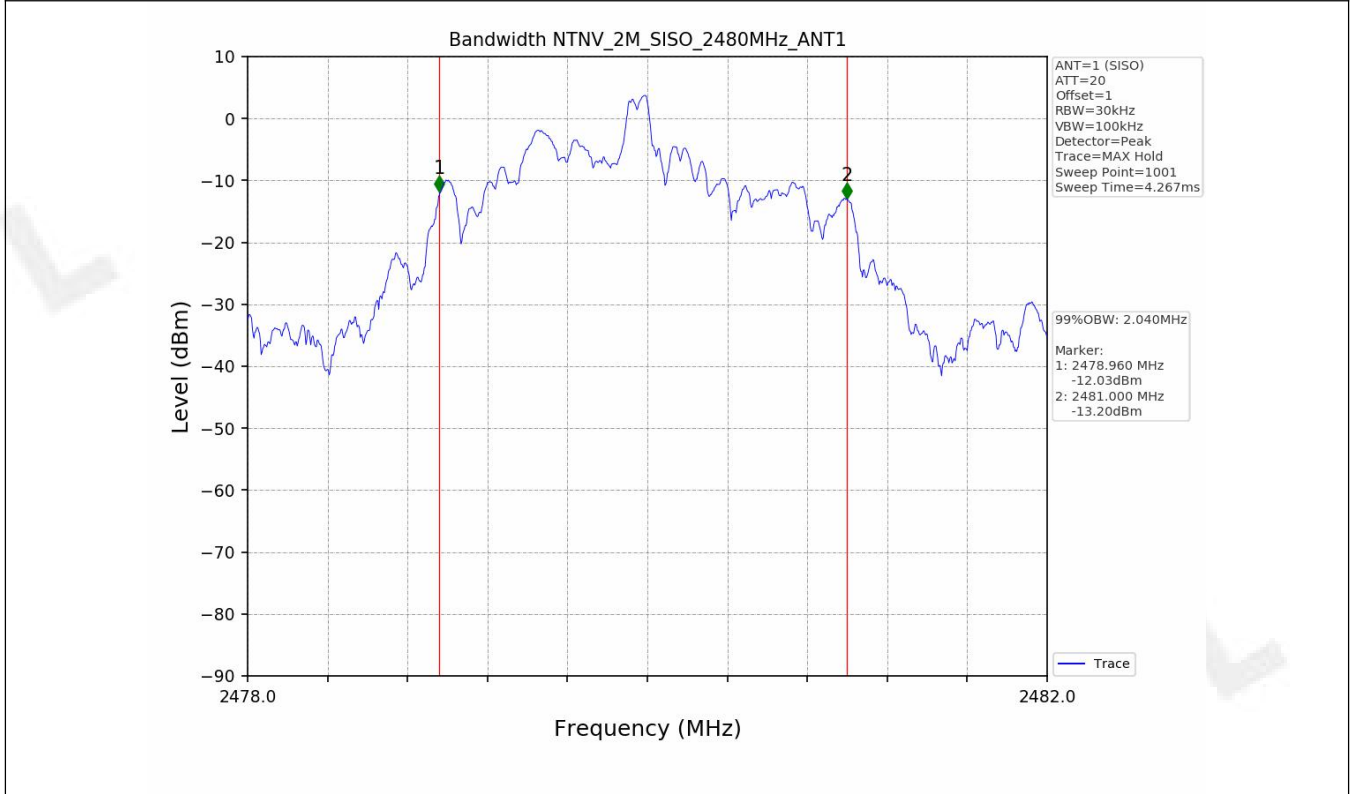

1.2 Test Graph - 6dB Bandwidth

1.3 Test Graph - 99% Occupied Bandwidth

2. Maximum Conducted Output Power

2.1 Test Result

Test Mode	Frequency (MHz)	Tx Type	Measured Peak Output Power (dBm)	Limits (dBm)	Verdict
			Ant 1		
1M	2402	SISO	6.47	30	PASS
	2440	SISO	7.50	30	PASS
	2480	SISO	7.22	30	PASS
2M	2402	SISO	6.49	30	PASS
	2440	SISO	7.35	30	PASS
	2480	SISO	7.29	30	PASS

2.2 Test Graph

3. Maximum Power Spectral Density (PSD)

3.1 Test Result

Test Mode	Frequency (MHz)	Tx Type	Maximum Power Spectral Density (dBm/3KHz)	Limits (dBm/3kHz)	Verdict
			Ant 1		
1M	2402	SISO	-10.31	≤8	PASS
	2440	SISO	-8.32	≤8	PASS
	2480	SISO	-8.51	≤8	PASS
2M	2402	SISO	-10.48	≤8	PASS
	2440	SISO	-10.19	≤8	PASS
	2480	SISO	-10.60	≤8	PASS

3.2 Test Graph

4. Unwanted Emissions in Non-restricted Frequency Bands

4.1 Test Result

Test Mode	Frequency (MHz)	TX Type	ANT No.	Spurious Conducted Emission (dBm)	Limits (dBm)	Verdict
1M	2402	SISO	1	Refer to test graph	-12.70	PASS
	2440	SISO	1	Refer to test graph	-12.70	PASS
	2480	SISO	1	Refer to test graph	-12.70	PASS
2M	2402	SISO	1	Refer to test graph	-12.84	PASS
	2440	SISO	1	Refer to test graph	-12.84	PASS
	2480	SISO	1	Refer to test graph	-12.84	PASS