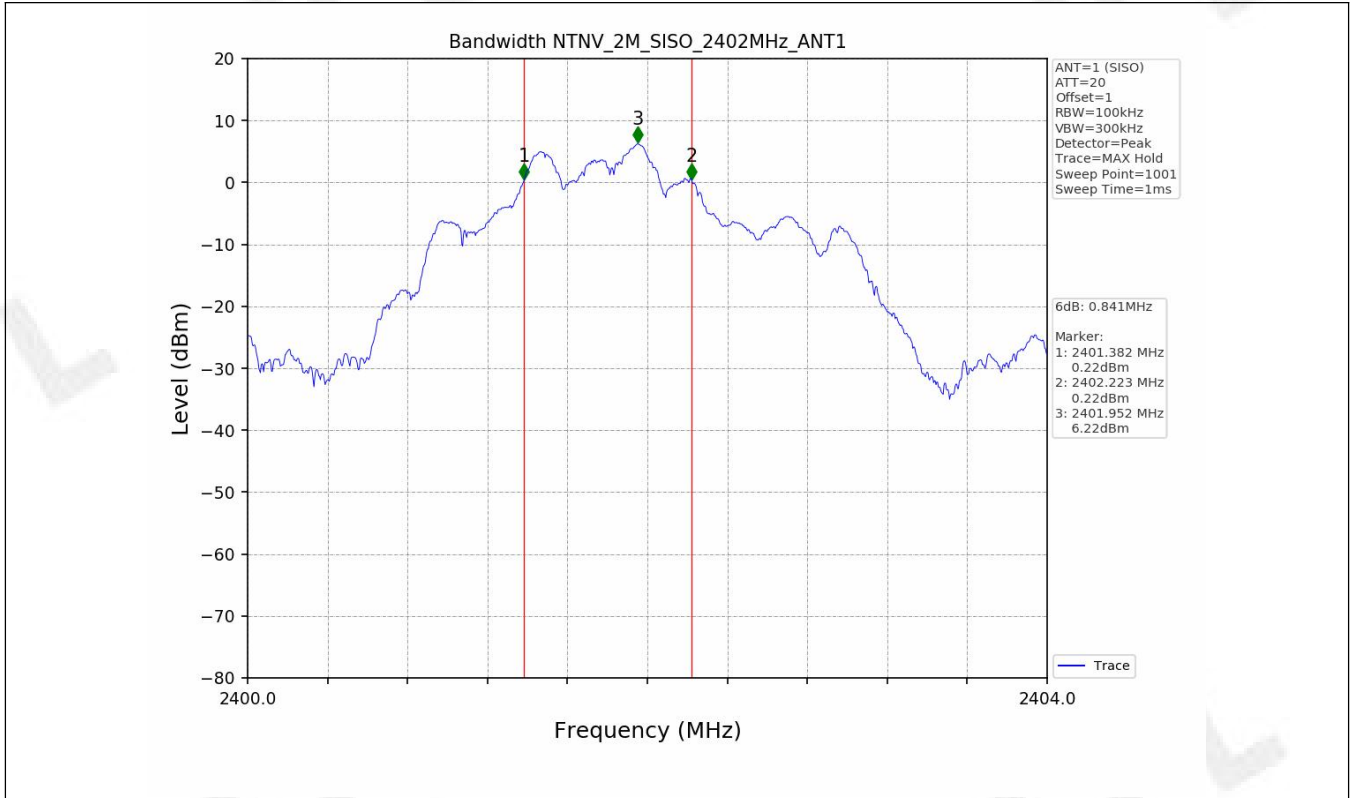

Appendix for 15.247

1. Bandwidth

1.1 Test Result

Test Mode	Frequency (MHz)	TX Type	ANT No.	6dB Bandwidth		Verdict
				Test Result (MHz)	Limits (MHz)	
1M	2402	SISO	1	0.502	≥0.5	PASS
	2440	SISO	1	0.562	≥0.5	PASS
	2480	SISO	1	0.625	≥0.5	PASS
2M	2402	SISO	1	0.841	≥0.5	PASS
	2440	SISO	1	0.842	≥0.5	PASS
	2480	SISO	1	0.869	≥0.5	PASS

Test Mode	Frequency (MHz)	TX Type	ANT No.	99% Occupied Bandwidth	
				Test Result (MHz)	Only for Report Use
1M	2402	SISO	1	1.023	Only for Report Use
	2440	SISO	1	1.043	Only for Report Use
	2480	SISO	1	1.405	Only for Report Use
2M	2402	SISO	1	2.036	Only for Report Use
	2440	SISO	1	2.048	Only for Report Use
	2480	SISO	1	2.040	Only for Report Use

1.2 Test Graph - 6dB Bandwidth

1.3 Test Graph - 99% Occupied Bandwidth

2. Maximum Conducted Output Power

2.1 Test Result

Test Mode	Frequency (MHz)	Tx Type	Measured Peak Output Power (dBm)	Limits (dBm)	Verdict
			Ant 1		
1M	2402	SISO	6.47	30	PASS
	2440	SISO	7.50	30	PASS
	2480	SISO	7.22	30	PASS
2M	2402	SISO	6.49	30	PASS
	2440	SISO	7.35	30	PASS
	2480	SISO	7.29	30	PASS

2.2 Test Graph

3. Maximum Power Spectral Density (PSD)

3.1 Test Result

Test Mode	Frequency (MHz)	Tx Type	Maximum Power Spectral Density (dBm/3KHz)	Limits (dBm/3kHz)	Verdict
			Ant 1		
1M	2402	SISO	-10.31	≤8	PASS
	2440	SISO	-8.32	≤8	PASS
	2480	SISO	-8.51	≤8	PASS
2M	2402	SISO	-10.48	≤8	PASS
	2440	SISO	-10.19	≤8	PASS
	2480	SISO	-10.60	≤8	PASS