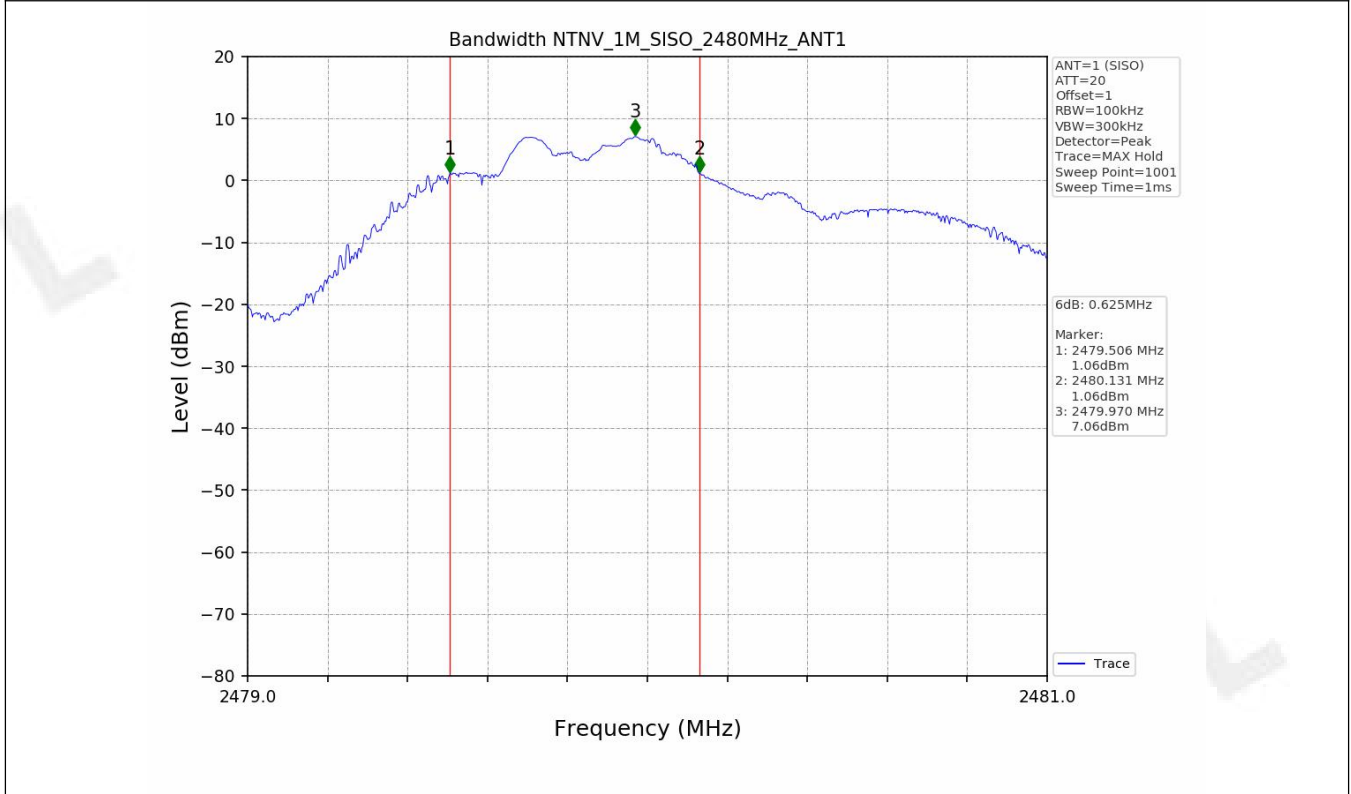

Appendix for 15.247

1. Bandwidth

1.1 Test Result

Test Mode	Frequency (MHz)	TX Type	ANT No.	6dB Bandwidth		Verdict
				Test Result (MHz)	Limits (MHz)	
1M	2402	SISO	1	0.502	≥0.5	PASS
	2440	SISO	1	0.562	≥0.5	PASS
	2480	SISO	1	0.625	≥0.5	PASS
2M	2402	SISO	1	0.841	≥0.5	PASS
	2440	SISO	1	0.842	≥0.5	PASS
	2480	SISO	1	0.869	≥0.5	PASS

Test Mode	Frequency (MHz)	TX Type	ANT No.	99% Occupied Bandwidth	
				Test Result (MHz)	Only for Report Use
1M	2402	SISO	1	1.023	Only for Report Use
	2440	SISO	1	1.043	Only for Report Use
	2480	SISO	1	1.405	Only for Report Use
2M	2402	SISO	1	2.036	Only for Report Use
	2440	SISO	1	2.048	Only for Report Use
	2480	SISO	1	2.040	Only for Report Use

1.2 Test Graph - 6dB Bandwidth

1.3 Test Graph - 99% Occupied Bandwidth

2. Maximum Conducted Output Power

2.1 Test Result

Test Mode	Frequency (MHz)	Tx Type	Measured Peak Output Power (dBm)	Limits (dBm)	Verdict
			Ant 1		
1M	2402	SISO	6.47	30	PASS
	2440	SISO	7.50	30	PASS
	2480	SISO	7.22	30	PASS
2M	2402	SISO	6.49	30	PASS
	2440	SISO	7.35	30	PASS
	2480	SISO	7.29	30	PASS

2.2 Test Graph

3. Maximum Power Spectral Density (PSD)

3.1 Test Result

Test Mode	Frequency (MHz)	Tx Type	Maximum Power Spectral Density (dBm/3KHz)	Limits (dBm/3kHz)	Verdict
			Ant 1		
1M	2402	SISO	-10.31	≤8	PASS
	2440	SISO	-8.32	≤8	PASS
	2480	SISO	-8.51	≤8	PASS
2M	2402	SISO	-10.48	≤8	PASS
	2440	SISO	-10.19	≤8	PASS
	2480	SISO	-10.60	≤8	PASS