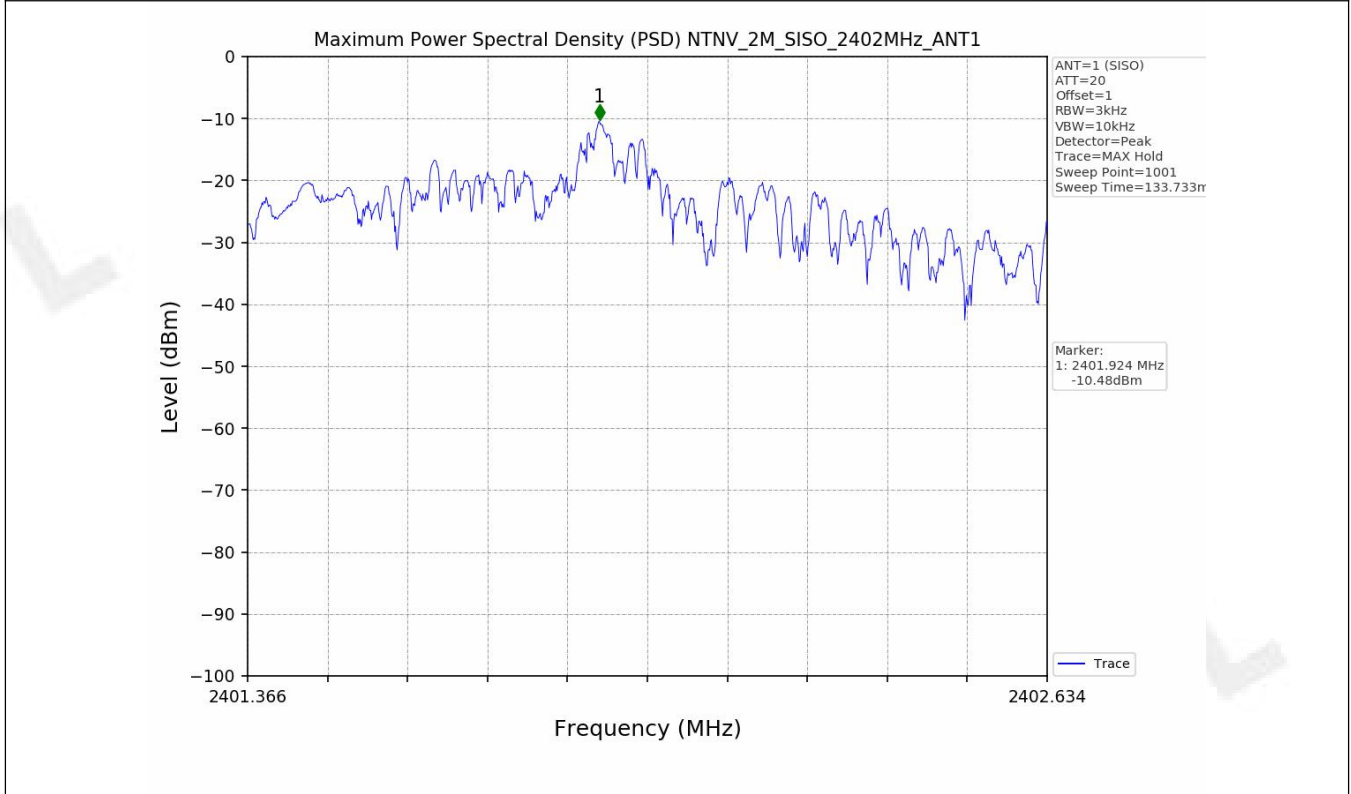

2.2 Test Graph

3. Maximum Power Spectral Density (PSD)

3.1 Test Result

Test Mode	Frequency (MHz)	Tx Type	Maximum Power Spectral Density (dBm/3KHz)	Limits (dBm/3kHz)	Verdict
			Ant 1		
1M	2402	SISO	-10.31	≤8	PASS
	2440	SISO	-8.32	≤8	PASS
	2480	SISO	-8.51	≤8	PASS
2M	2402	SISO	-10.48	≤8	PASS
	2440	SISO	-10.19	≤8	PASS
	2480	SISO	-10.60	≤8	PASS

3.2 Test Graph

4. Unwanted Emissions in Non-restricted Frequency Bands

4.1 Test Result

Test Mode	Frequency (MHz)	TX Type	ANT No.	Spurious Conducted Emission (dBm)	Limits (dBm)	Verdict
1M	2402	SISO	1	Refer to test graph	-12.70	PASS
	2440	SISO	1	Refer to test graph	-12.70	PASS
	2480	SISO	1	Refer to test graph	-12.70	PASS
2M	2402	SISO	1	Refer to test graph	-12.84	PASS
	2440	SISO	1	Refer to test graph	-12.84	PASS
	2480	SISO	1	Refer to test graph	-12.84	PASS