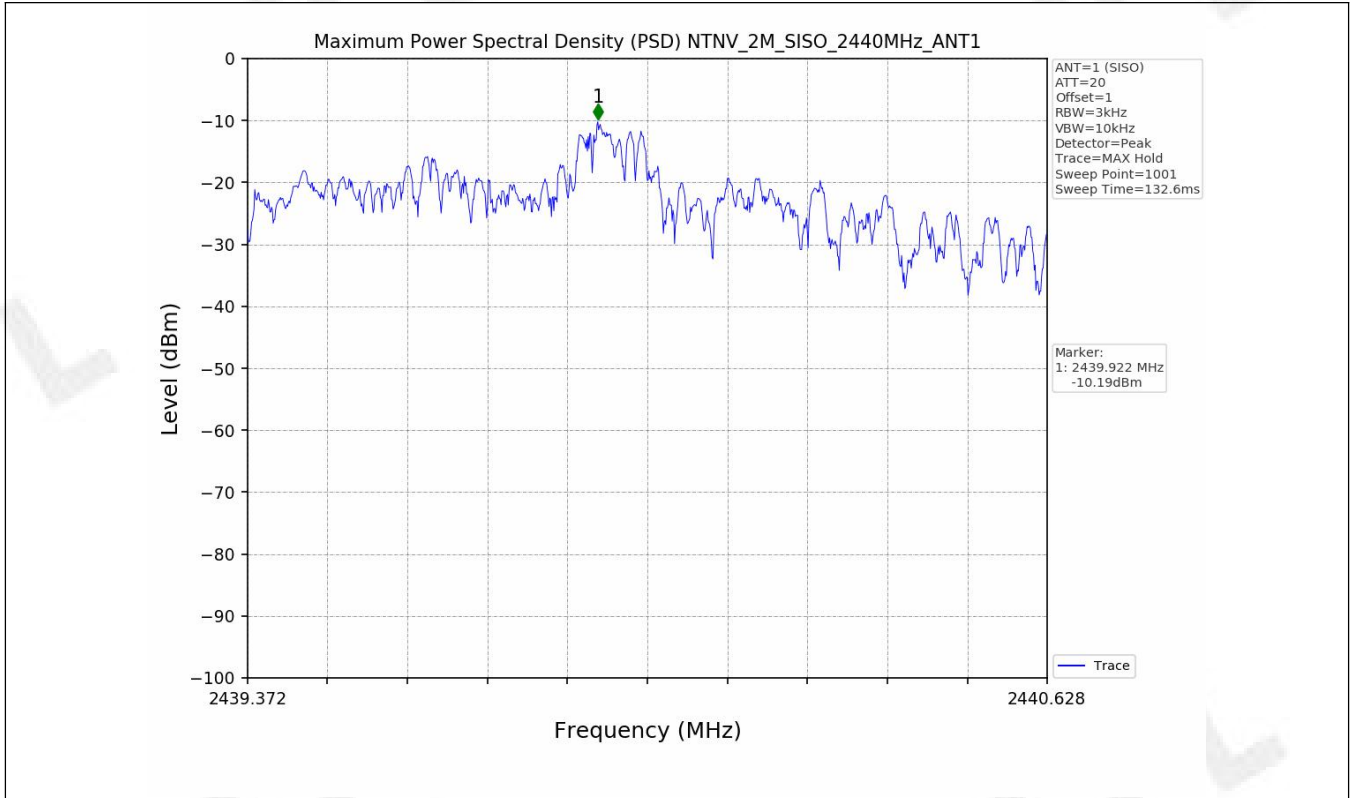

2.2 Test Graph

3. Maximum Power Spectral Density (PSD)

3.1 Test Result

Test Mode	Frequency (MHz)	Tx Type	Maximum Power Spectral Density (dBm/3KHz)	Limits (dBm/3kHz)	Verdict
			Ant 1		
1M	2402	SISO	-10.31	≤8	PASS
	2440	SISO	-8.32	≤8	PASS
	2480	SISO	-8.51	≤8	PASS
2M	2402	SISO	-10.48	≤8	PASS
	2440	SISO	-10.19	≤8	PASS
	2480	SISO	-10.60	≤8	PASS

3.2 Test Graph

4. Unwanted Emissions in Non-restricted Frequency Bands

4.1 Test Result

Test Mode	Frequency (MHz)	TX Type	ANT No.	Spurious Conducted Emission (dBm)	Limits (dBm)	Verdict
1M	2402	SISO	1	Refer to test graph	-12.70	PASS
	2440	SISO	1	Refer to test graph	-12.70	PASS
	2480	SISO	1	Refer to test graph	-12.70	PASS
2M	2402	SISO	1	Refer to test graph	-12.84	PASS
	2440	SISO	1	Refer to test graph	-12.84	PASS
	2480	SISO	1	Refer to test graph	-12.84	PASS

4.2 Test Graph