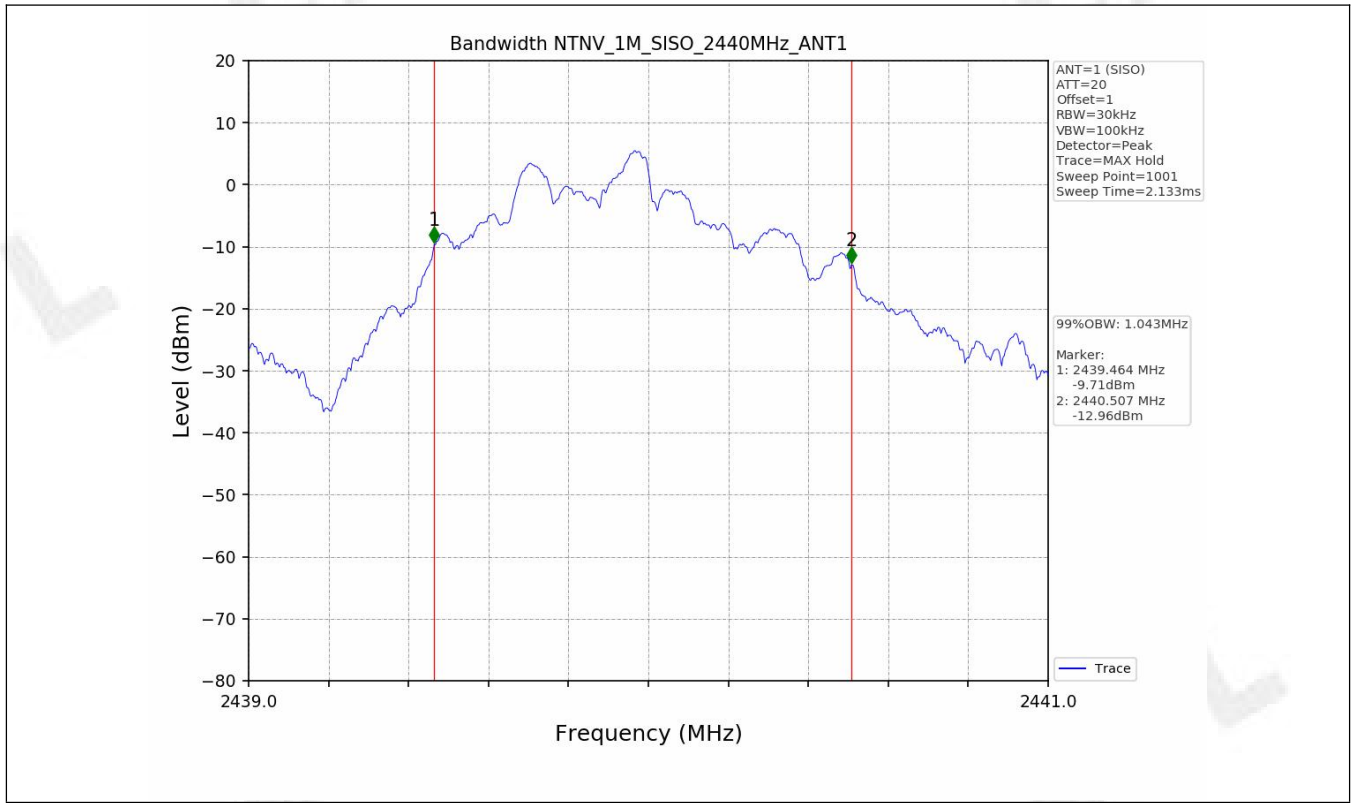

1.2 Test Graph - 6dB Bandwidth

1.3 Test Graph - 99% Occupied Bandwidth

2. Maximum Conducted Output Power

2.1 Test Result

Test Mode	Frequency (MHz)	Tx Type	Measured Peak Output Power (dBm)	Limits (dBm)	Verdict
			Ant 1		
1M	2402	SISO	6.47	30	PASS
	2440	SISO	7.50	30	PASS
	2480	SISO	7.22	30	PASS
2M	2402	SISO	6.49	30	PASS
	2440	SISO	7.35	30	PASS
	2480	SISO	7.29	30	PASS

2.2 Test Graph

3. Maximum Power Spectral Density (PSD)

3.1 Test Result

Test Mode	Frequency (MHz)	Tx Type	Maximum Power Spectral Density (dBm/3KHz)	Limits (dBm/3kHz)	Verdict
			Ant 1		
1M	2402	SISO	-10.31	≤8	PASS
	2440	SISO	-8.32	≤8	PASS
	2480	SISO	-8.51	≤8	PASS
2M	2402	SISO	-10.48	≤8	PASS
	2440	SISO	-10.19	≤8	PASS
	2480	SISO	-10.60	≤8	PASS