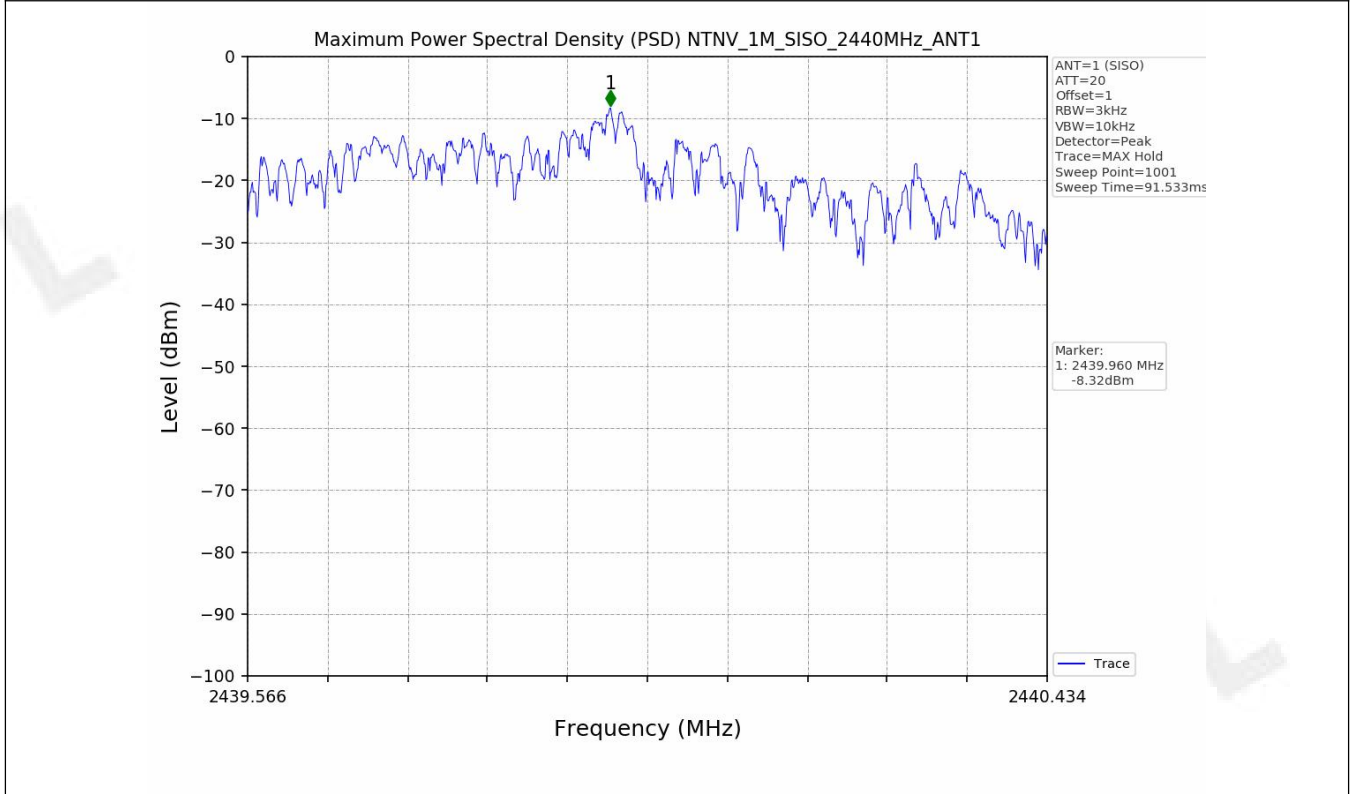

2.2 Test Graph

3. Maximum Power Spectral Density (PSD)

3.1 Test Result

Test Mode	Frequency (MHz)	Tx Type	Maximum Power Spectral Density (dBm/3KHz)	Limits (dBm/3kHz)	Verdict
			Ant 1		
1M	2402	SISO	-10.31	≤8	PASS
	2440	SISO	-8.32	≤8	PASS
	2480	SISO	-8.51	≤8	PASS
2M	2402	SISO	-10.48	≤8	PASS
	2440	SISO	-10.19	≤8	PASS
	2480	SISO	-10.60	≤8	PASS

3.2 Test Graph

4. Unwanted Emissions in Non-restricted Frequency Bands

4.1 Test Result

Test Mode	Frequency (MHz)	TX Type	ANT No.	Spurious Conducted Emission (dBm)	Limits (dBm)	Verdict
1M	2402	SISO	1	Refer to test graph	-12.70	PASS
	2440	SISO	1	Refer to test graph	-12.70	PASS
	2480	SISO	1	Refer to test graph	-12.70	PASS
2M	2402	SISO	1	Refer to test graph	-12.84	PASS
	2440	SISO	1	Refer to test graph	-12.84	PASS
	2480	SISO	1	Refer to test graph	-12.84	PASS

4.2 Test Graph