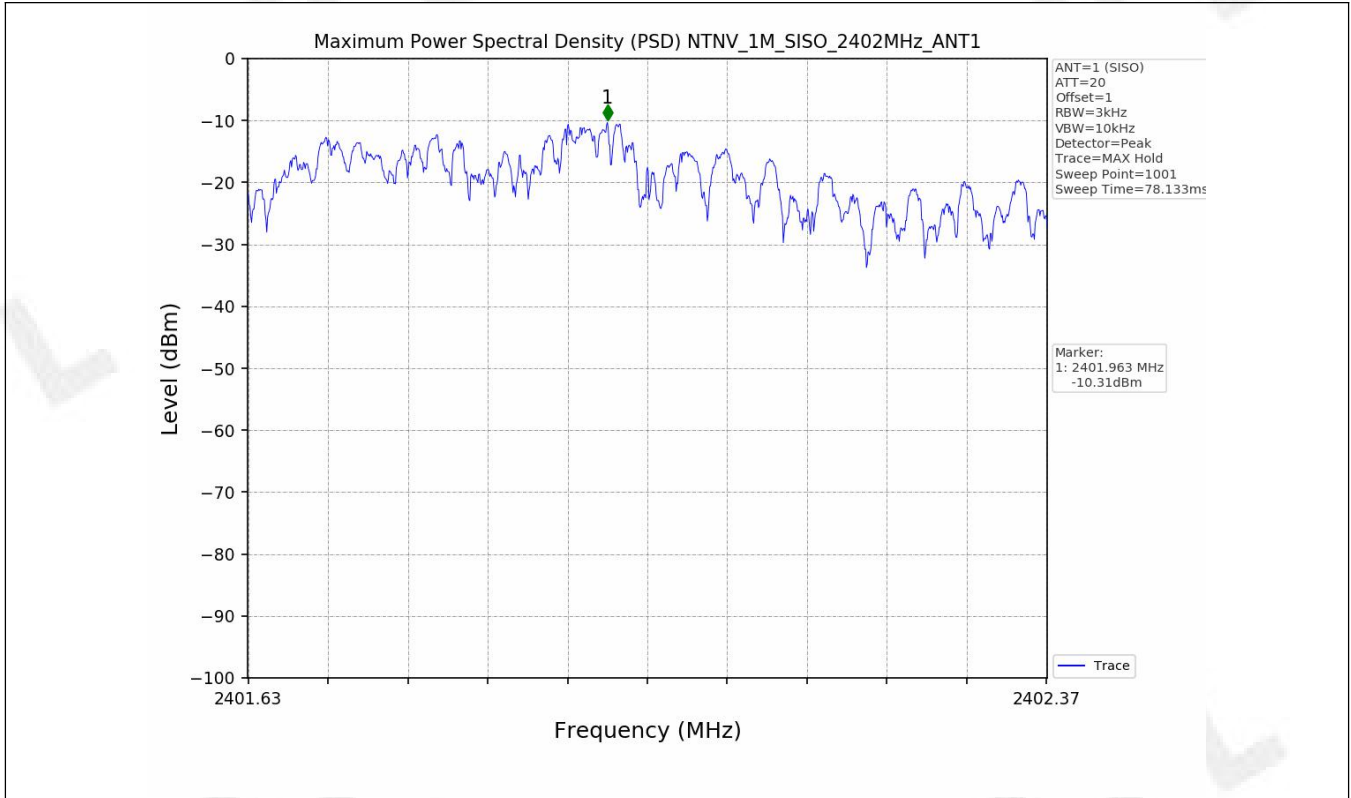

2.2 Test Graph

3. Maximum Power Spectral Density (PSD)

3.1 Test Result

Test Mode	Frequency (MHz)	Tx Type	Maximum Power Spectral Density (dBm/3KHz)	Limits (dBm/3kHz)	Verdict
			Ant 1		
1M	2402	SISO	-10.31	≤8	PASS
	2440	SISO	-8.32	≤8	PASS
	2480	SISO	-8.51	≤8	PASS
2M	2402	SISO	-10.48	≤8	PASS
	2440	SISO	-10.19	≤8	PASS
	2480	SISO	-10.60	≤8	PASS

3.2 Test Graph

4. Unwanted Emissions in Non-restricted Frequency Bands

4.1 Test Result

Test Mode	Frequency (MHz)	TX Type	ANT No.	Spurious Conducted Emission (dBm)	Limits (dBm)	Verdict
1M	2402	SISO	1	Refer to test graph	-12.70	PASS
	2440	SISO	1	Refer to test graph	-12.70	PASS
	2480	SISO	1	Refer to test graph	-12.70	PASS
2M	2402	SISO	1	Refer to test graph	-12.84	PASS
	2440	SISO	1	Refer to test graph	-12.84	PASS
	2480	SISO	1	Refer to test graph	-12.84	PASS