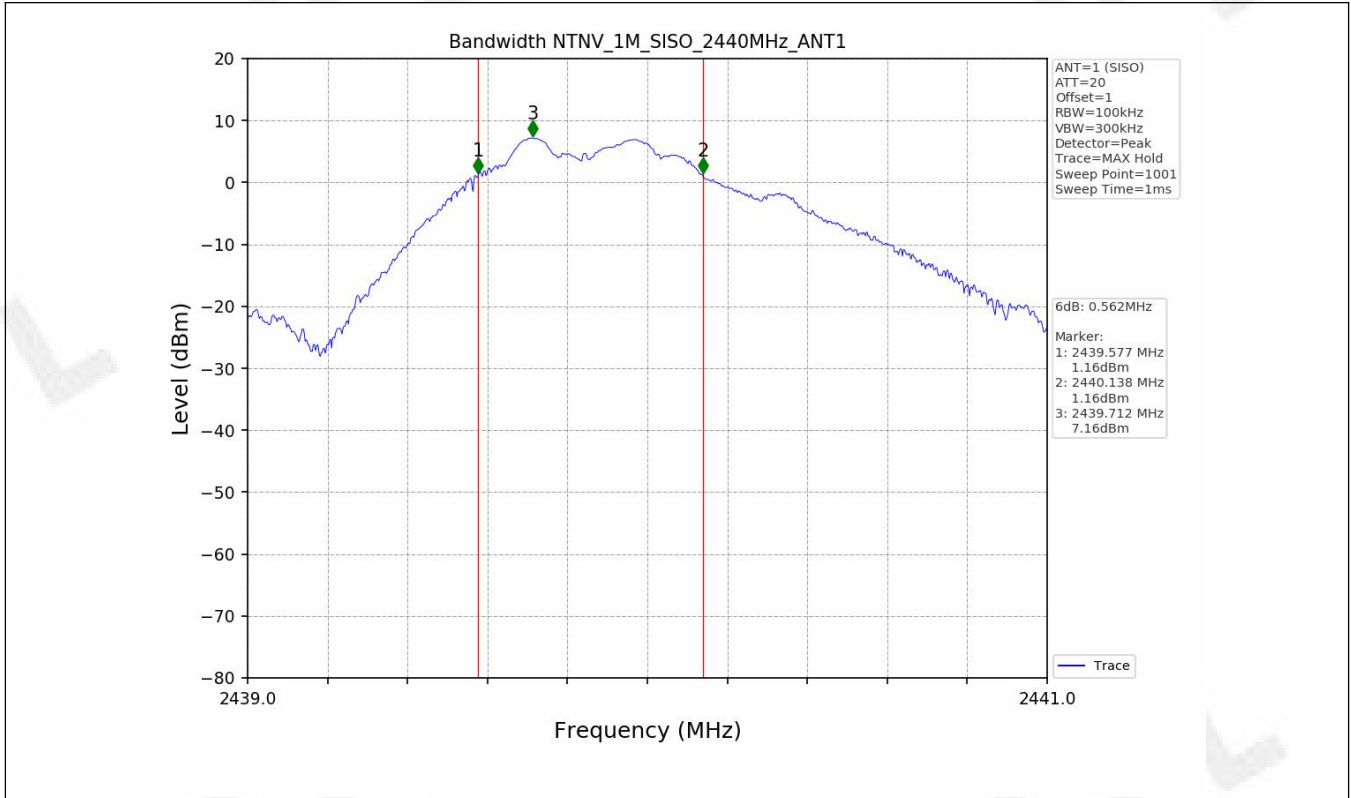

Appendix for 15.247

1. Bandwidth

1.1 Test Result

Test Mode	Frequency (MHz)	TX Type	ANT No.	6dB Bandwidth		Verdict
				Test Result (MHz)	Limits (MHz)	
1M	2402	SISO	1	0.502	≥0.5	PASS
	2440	SISO	1	0.562	≥0.5	PASS
	2480	SISO	1	0.625	≥0.5	PASS
2M	2402	SISO	1	0.841	≥0.5	PASS
	2440	SISO	1	0.842	≥0.5	PASS
	2480	SISO	1	0.869	≥0.5	PASS

Test Mode	Frequency (MHz)	TX Type	ANT No.	99% Occupied Bandwidth	
				Test Result (MHz)	Only for Report Use
1M	2402	SISO	1	1.023	Only for Report Use
	2440	SISO	1	1.043	Only for Report Use
	2480	SISO	1	1.405	Only for Report Use
2M	2402	SISO	1	2.036	Only for Report Use
	2440	SISO	1	2.048	Only for Report Use
	2480	SISO	1	2.040	Only for Report Use

1.2 Test Graph - 6dB Bandwidth

1.3 Test Graph - 99% Occupied Bandwidth

2. Maximum Conducted Output Power

2.1 Test Result

Test Mode	Frequency (MHz)	Tx Type	Measured Peak Output Power (dBm)	Limits (dBm)	Verdict
			Ant 1		
1M	2402	SISO	6.47	30	PASS
	2440	SISO	7.50	30	PASS
	2480	SISO	7.22	30	PASS
2M	2402	SISO	6.49	30	PASS
	2440	SISO	7.35	30	PASS
	2480	SISO	7.29	30	PASS

2.2 Test Graph

3. Maximum Power Spectral Density (PSD)

3.1 Test Result

Test Mode	Frequency (MHz)	Tx Type	Maximum Power Spectral Density (dBm/3KHz)	Limits (dBm/3kHz)	Verdict
			Ant 1		
1M	2402	SISO	-10.31	≤8	PASS
	2440	SISO	-8.32	≤8	PASS
	2480	SISO	-8.51	≤8	PASS
2M	2402	SISO	-10.48	≤8	PASS
	2440	SISO	-10.19	≤8	PASS
	2480	SISO	-10.60	≤8	PASS