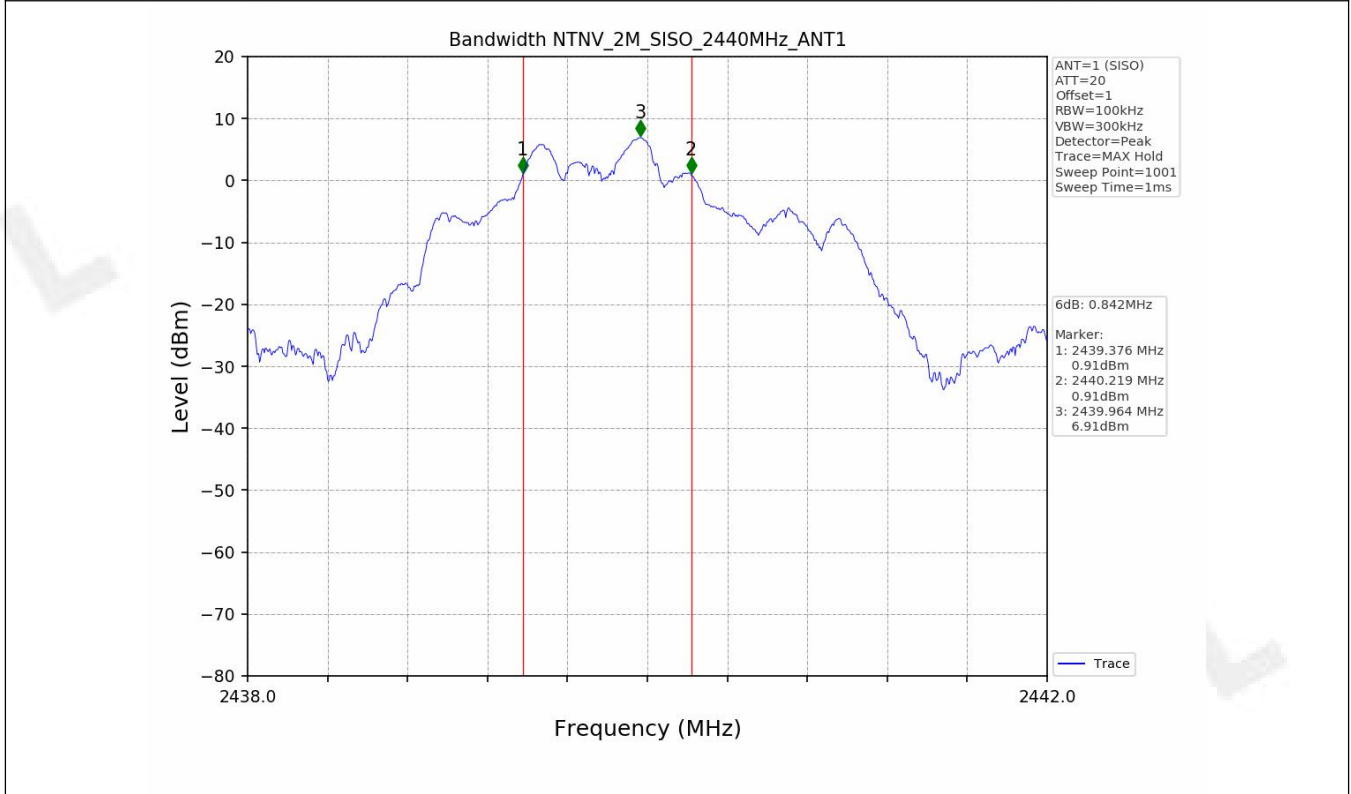

Appendix for 15.247

1. Bandwidth

1.1 Test Result

Test Mode	Frequency (MHz)	TX Type	ANT No.	6dB Bandwidth		Verdict
				Test Result (MHz)	Limits (MHz)	
1M	2402	SISO	1	0.502	≥0.5	PASS
	2440	SISO	1	0.562	≥0.5	PASS
	2480	SISO	1	0.625	≥0.5	PASS
2M	2402	SISO	1	0.841	≥0.5	PASS
	2440	SISO	1	0.842	≥0.5	PASS
	2480	SISO	1	0.869	≥0.5	PASS

Test Mode	Frequency (MHz)	TX Type	ANT No.	99% Occupied Bandwidth	
				Test Result (MHz)	Only for Report Use
1M	2402	SISO	1	1.023	Only for Report Use
	2440	SISO	1	1.043	Only for Report Use
	2480	SISO	1	1.405	Only for Report Use
2M	2402	SISO	1	2.036	Only for Report Use
	2440	SISO	1	2.048	Only for Report Use
	2480	SISO	1	2.040	Only for Report Use

1.2 Test Graph - 6dB Bandwidth

1.3 Test Graph - 99% Occupied Bandwidth

2. Maximum Conducted Output Power

2.1 Test Result

Test Mode	Frequency (MHz)	Tx Type	Measured Peak Output Power (dBm)	Limits (dBm)	Verdict
			Ant 1		
1M	2402	SISO	6.47	30	PASS
	2440	SISO	7.50	30	PASS
	2480	SISO	7.22	30	PASS
2M	2402	SISO	6.49	30	PASS
	2440	SISO	7.35	30	PASS
	2480	SISO	7.29	30	PASS

2.2 Test Graph

3. Maximum Power Spectral Density (PSD)

3.1 Test Result

Test Mode	Frequency (MHz)	Tx Type	Maximum Power Spectral Density (dBm/3KHz)	Limits (dBm/3kHz)	Verdict
			Ant 1		
1M	2402	SISO	-10.31	≤8	PASS
	2440	SISO	-8.32	≤8	PASS
	2480	SISO	-8.51	≤8	PASS
2M	2402	SISO	-10.48	≤8	PASS
	2440	SISO	-10.19	≤8	PASS
	2480	SISO	-10.60	≤8	PASS