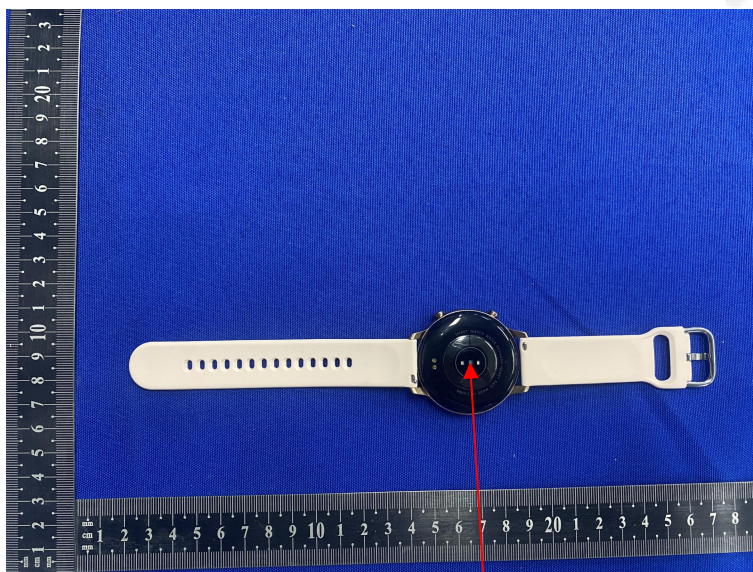

FCC ID Label Information

Label location:

Smart Watch

FCC ID: 2AOM3-S42