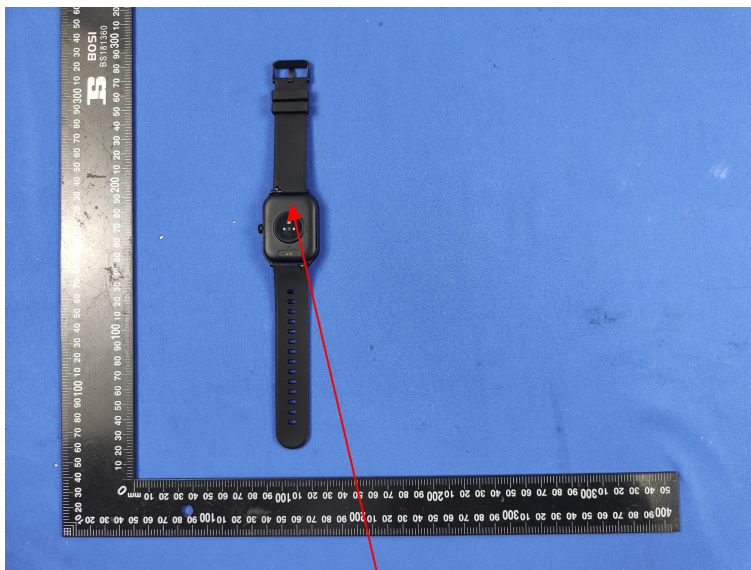

FCC ID Label Information

Label location:

Smart Watch

Model: P58

FCC ID : 2AOM3-P58