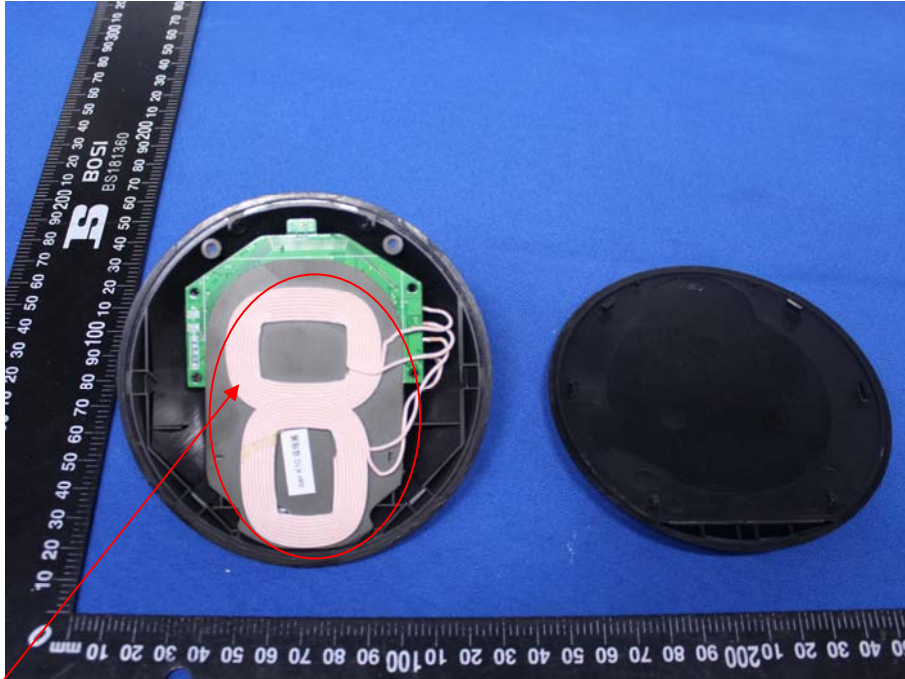

Appendix B: Photographs of EUT

Product: Wireless charger

Model: K10

Internal Photos

Antenna