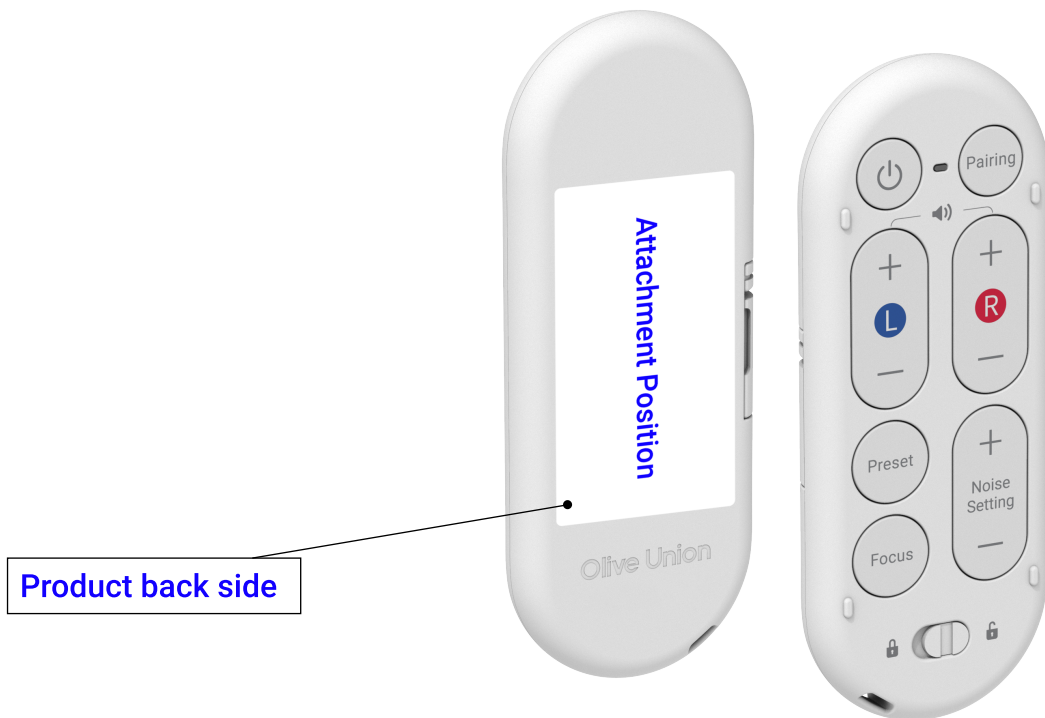

Olive Remote

Product Label information

Product name : Olive Remote

Model name : OU1P0202

Label Guide Sample

Attachment Position Sample Image

Product name	Olive Remote
Model name	OU1P0202
Basic Product Color	White
Country	US, JP