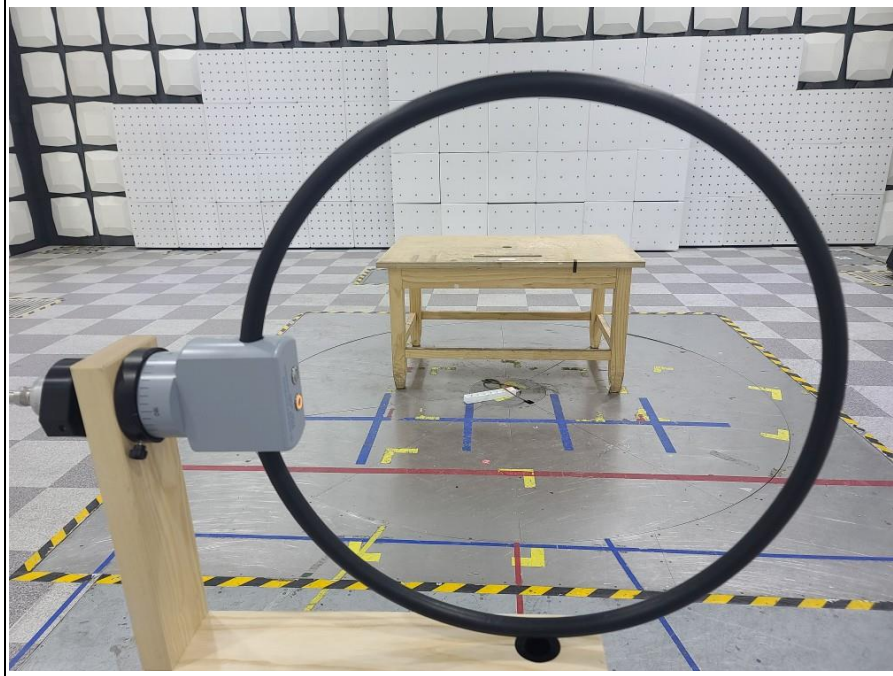

Test setup photos of EUT

Photo of Radiated Spurious Emission Test (Below 1 GHz)

3. Photo of Radiated Spurious Emission Test (Above 1 GHz)

-1 GHz ~ 18 GHz

-18 GHz ~ 25 GHz