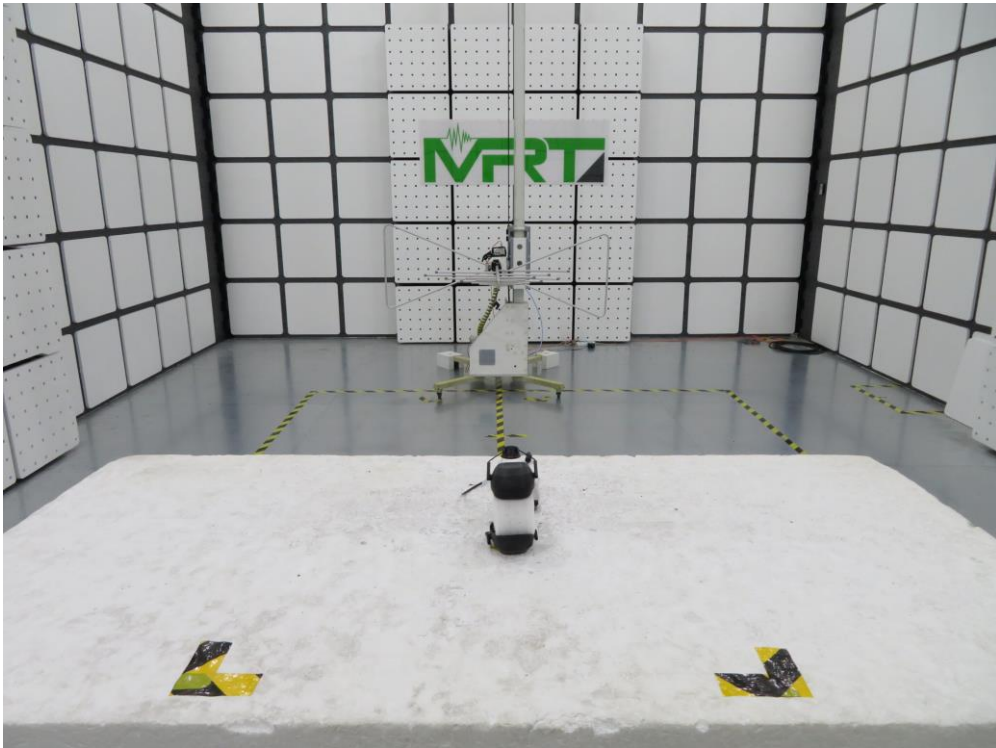

FCC/IC Test Setup Photo

Description: Front View of Conducted Emission Test Setup for Power Port

Description: Back View of Conducted Emission Test Setup for Power Port

Description: Radiated Spurious Emission Test Setup for below 1GHz

Description: Radiated Spurious Emission Test Setup for above 1GHz