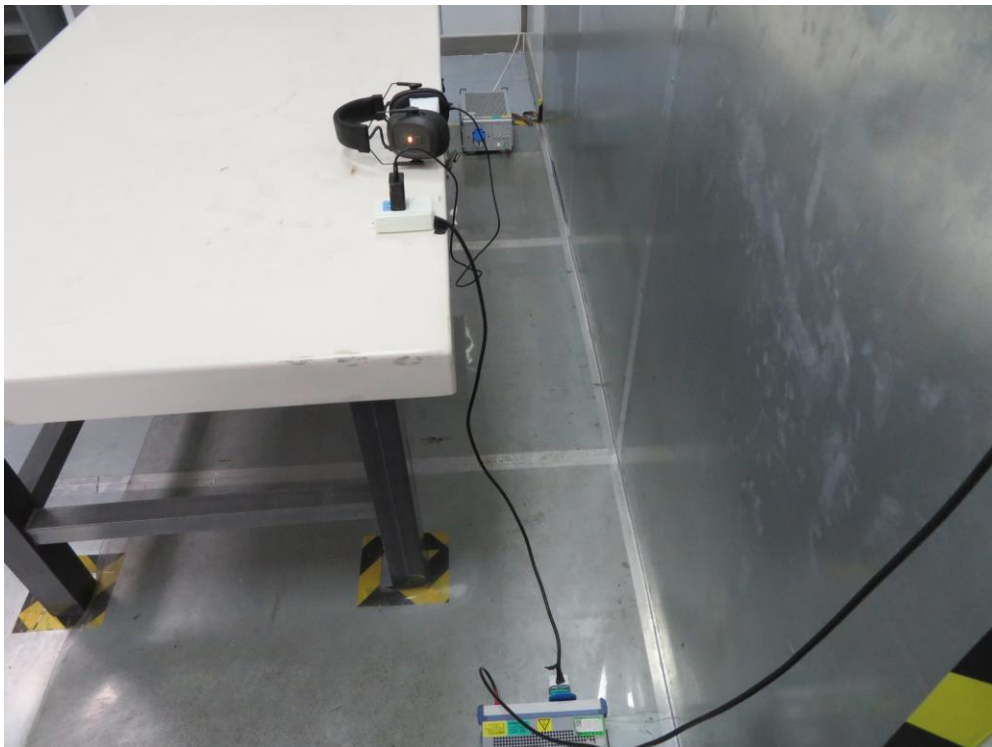

FCC/ISED Test Setup Photo

Description: Front View of Conducted Emission Test Setup for Power Port

Description: Back View of Conducted Emission Test Setup for Power Port

Description: Radiated Spurious Emission Test Setup for below 1GHz

Description: Radiated Spurious Emission Test Setup for above 1GHz