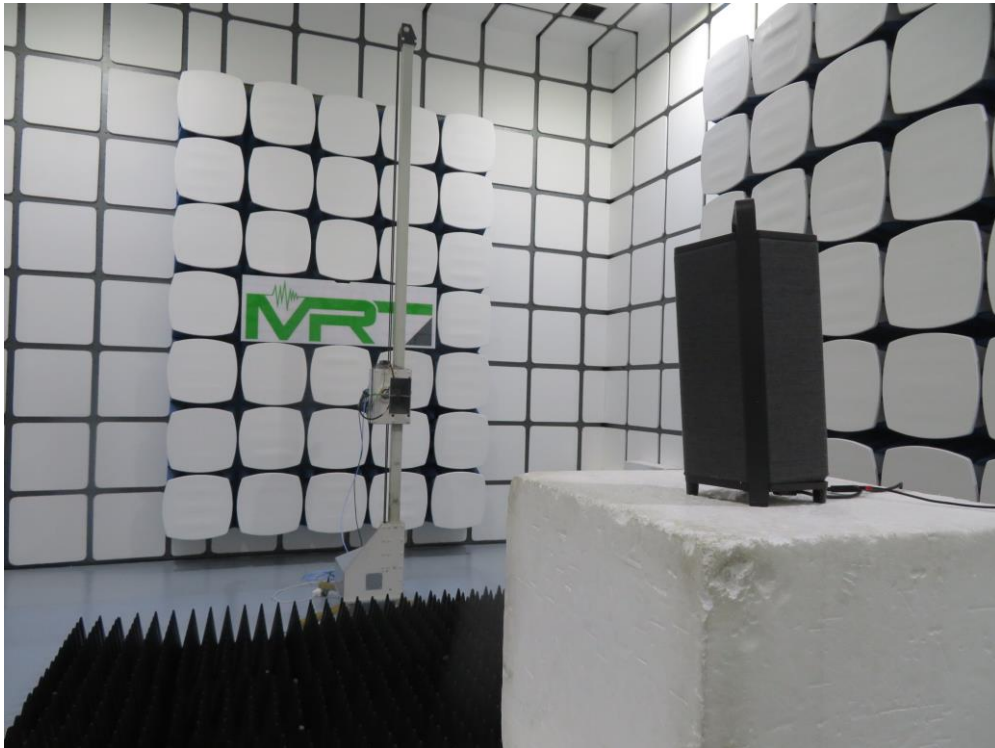

## FCC Part 15C Test Setup Photograph

Description: Conducted Emission Test Setup for Power Port

Description: Radiated Emission Test Setup for below 1GHz

Description: Radiated Emission Test Setup for above 1GHz

Description: RF Conducted Test Setup