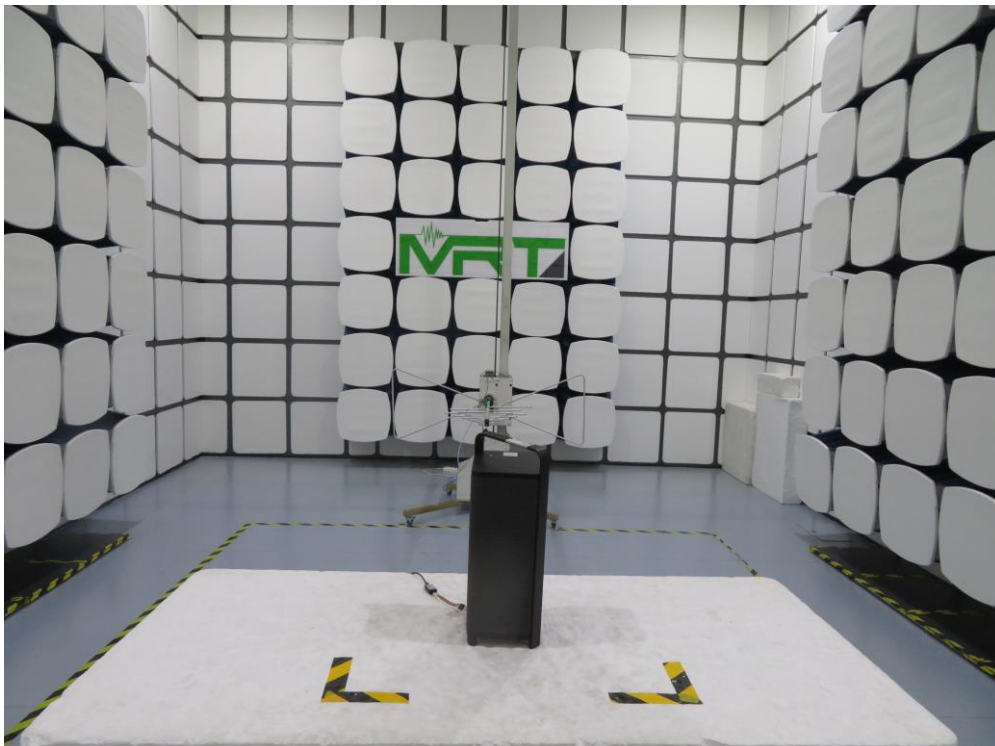

## FCC Part 15C Test Setup Photograph

Description: Conducted Emission Test Setup for Power Port

Description: Radiated Emission Test Setup for below 1GHz

Description: Radiated Emission Test Setup for above 1GHz

Description: RF Conducted Test Setup