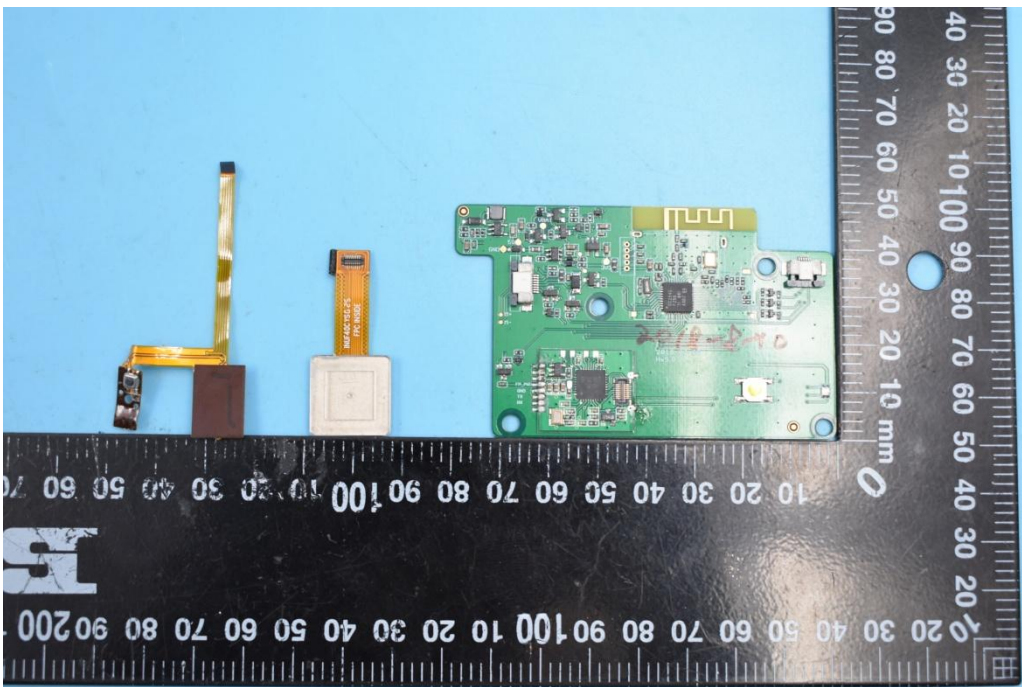

FCC ID:2AOL6-RCW01001

IC:24279-RCW01001

Model Name: rcw01001

Internal Photos

1. EUT uncover view

2. Mainboard front view

3. Mainboard rear view

4. Antenna view