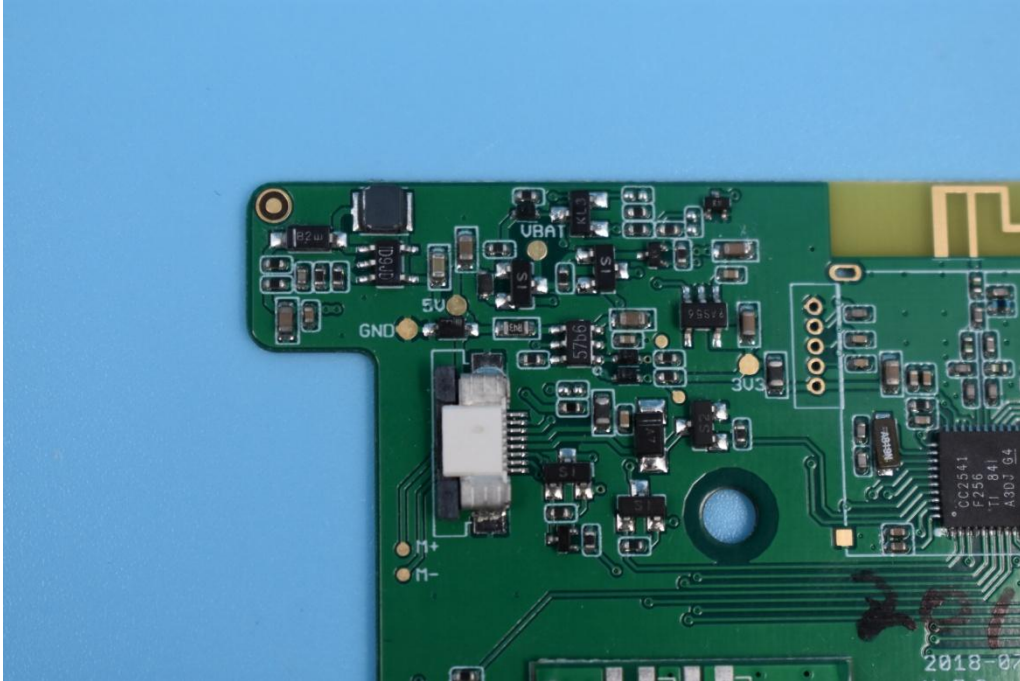

FCC ID:2AOL6-RCW01001

IC:24279-RCW01001

Model Name: rcw01001

Internal Photos

1. EUT uncover view

2. Mainboard front view

3. Mainboard rear view

4. Antenna view