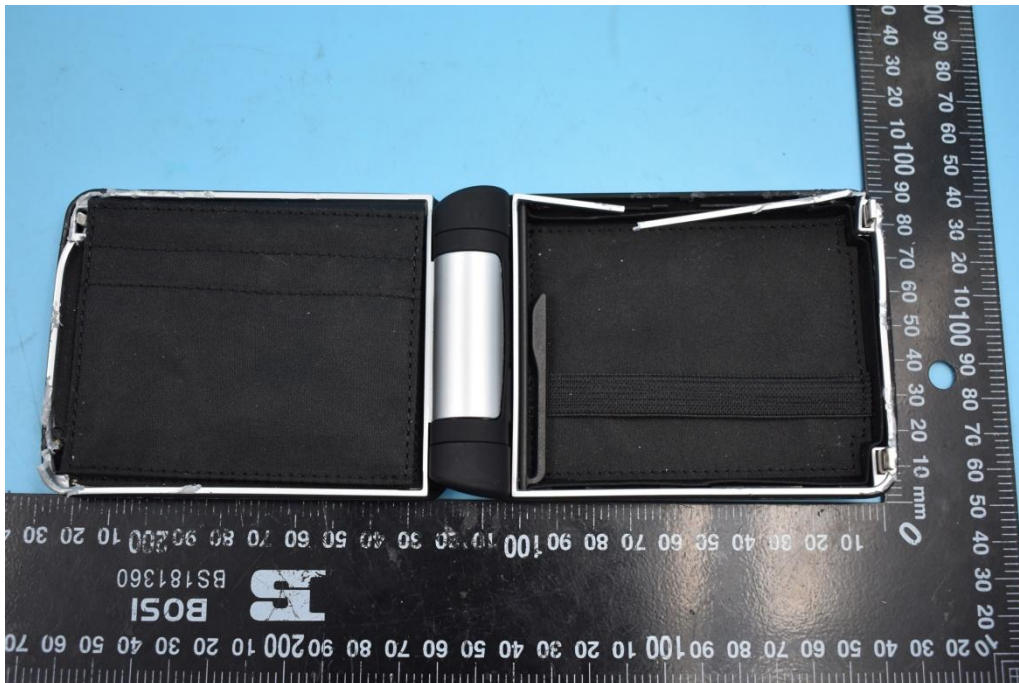

FCC ID:2AOL6-RCW01001

IC:24279-RCW01001

Model Name: rcw01001

Internal Photos

1. EUT uncover view

2. Mainboard front view

3. Mainboard rear view

4. Antenna view