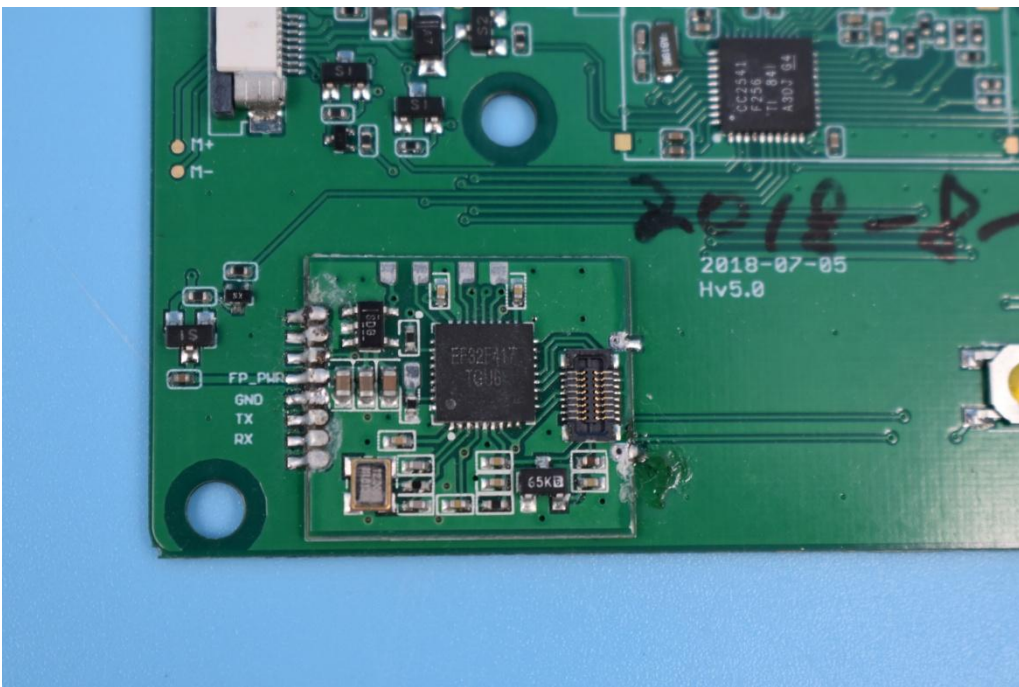

FCC ID:2AOL6-RCW01001

IC:24279-RCW01001

Model Name: rcw01001

Internal Photos

1. EUT uncover view

2. Mainboard front view

3. Mainboard rear view

4. Antenna view