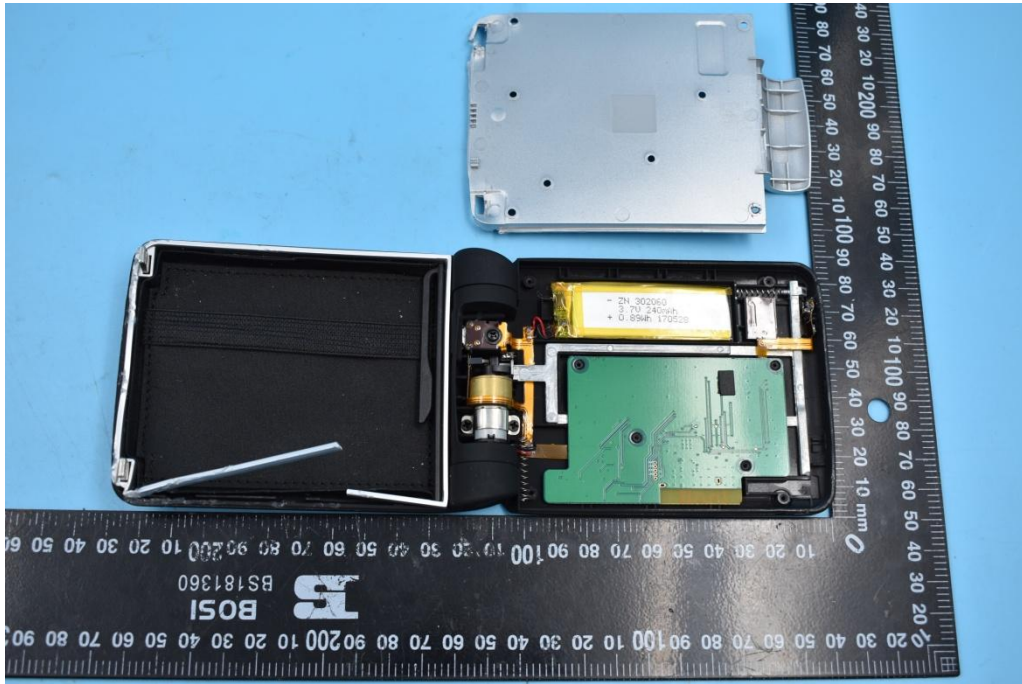

FCC ID:2AOL6-RCW01001

IC:24279-RCW01001

Model Name: rcw01001

Internal Photos

1. EUT uncover view

2. Mainboard front view

3. Mainboard rear view

4. Antenna view