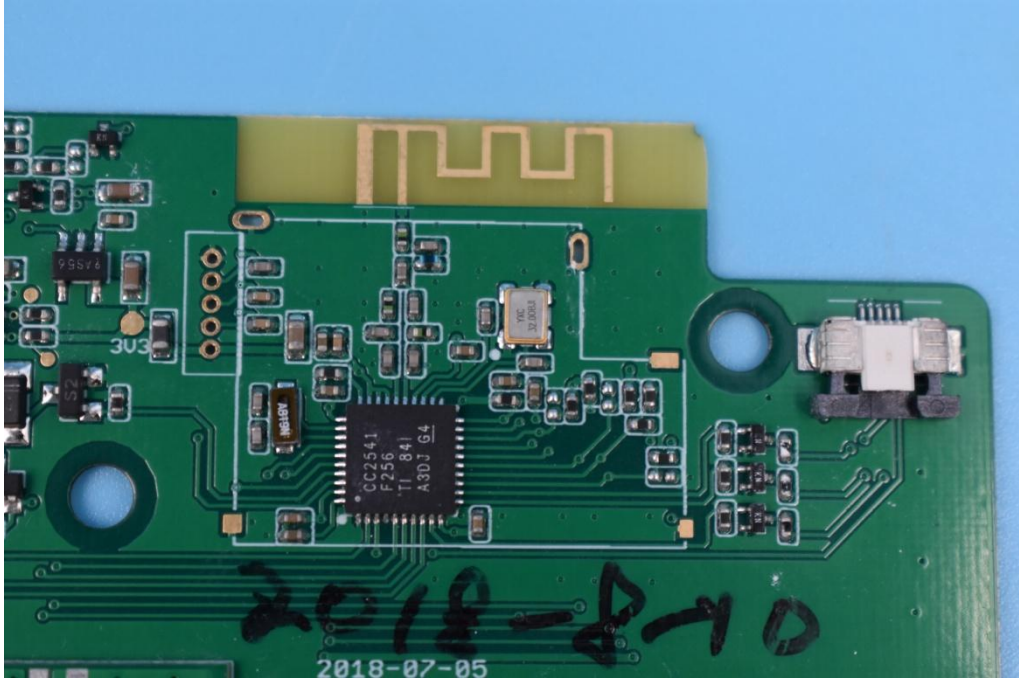

FCC ID:2AOL6-RCW01001

IC:24279-RCW01001

Model Name: rcw01001

Internal Photos

1. EUT uncover view

2. Mainboard front view

3. Mainboard rear view

4. Antenna view