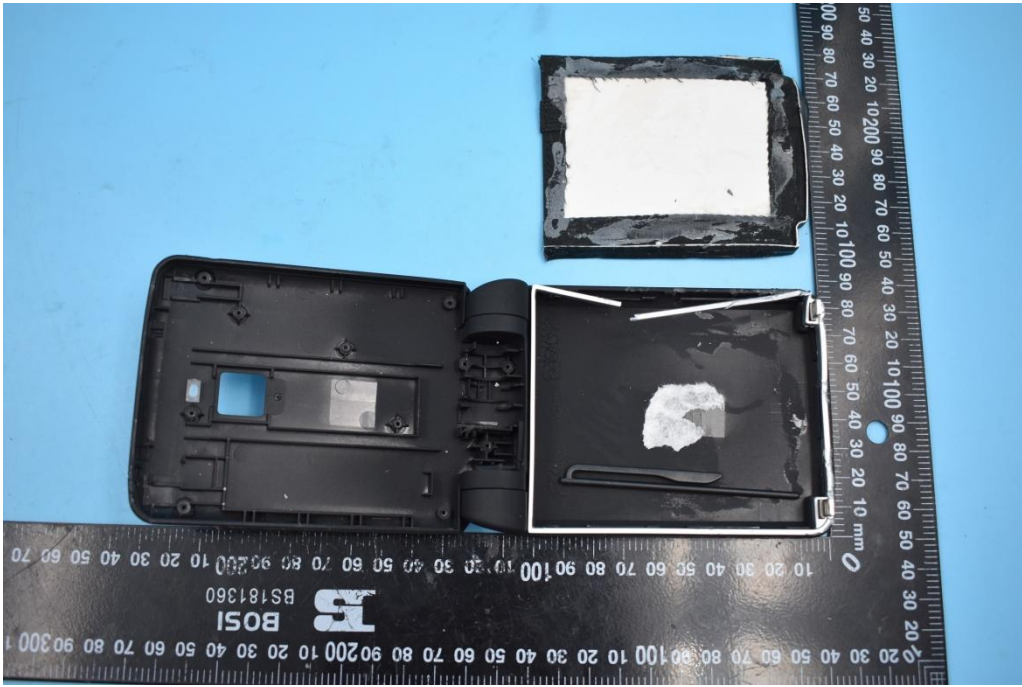

FCC ID:2AOL6-RCW01001

IC:24279-RCW01001

Model Name: rcw01001

Internal Photos

1. EUT uncover view

2. Mainboard front view

3. Mainboard rear view

4. Antenna view