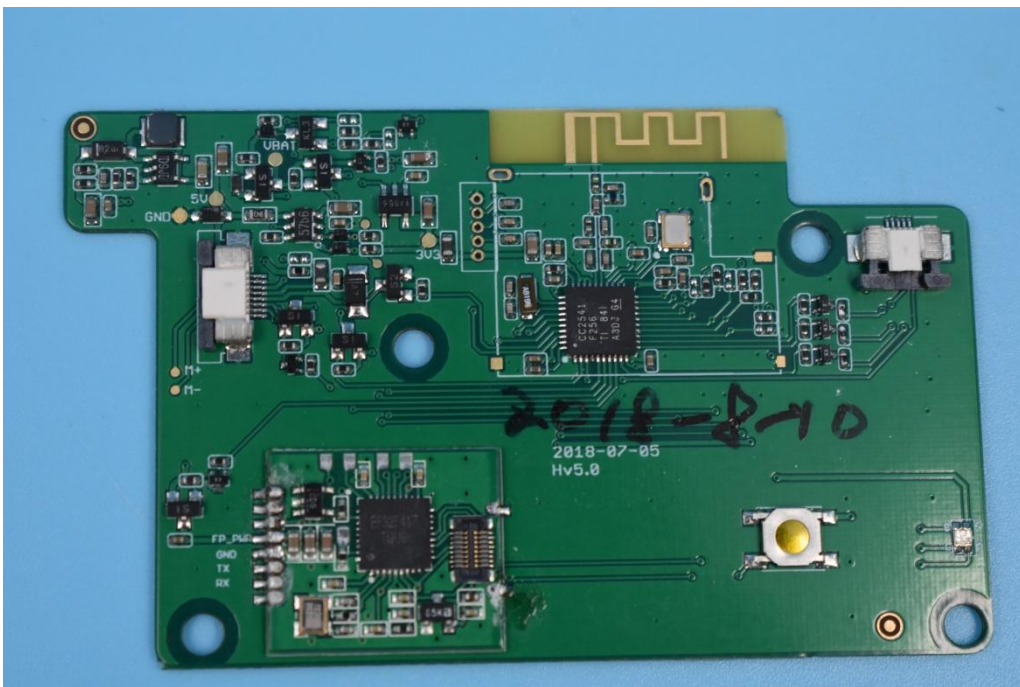

FCC ID:2AOL6-RCW01001

IC:24279-RCW01001

Model Name: rcw01001

Internal Photos

1. EUT uncover view

2. Mainboard front view

3. Mainboard rear view

4. Antenna view