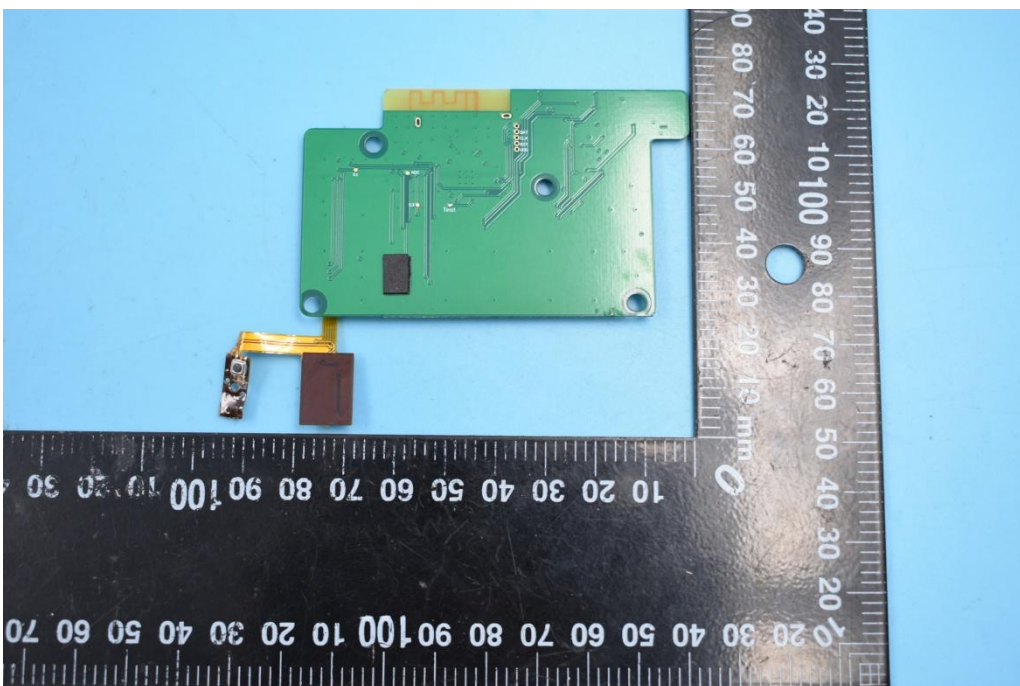

FCC ID:2AOL6-RCW01001

IC:24279-RCW01001

Model Name: rcw01001

Internal Photos

1. EUT uncover view

2. Mainboard front view

3. Mainboard rear view

4. Antenna view