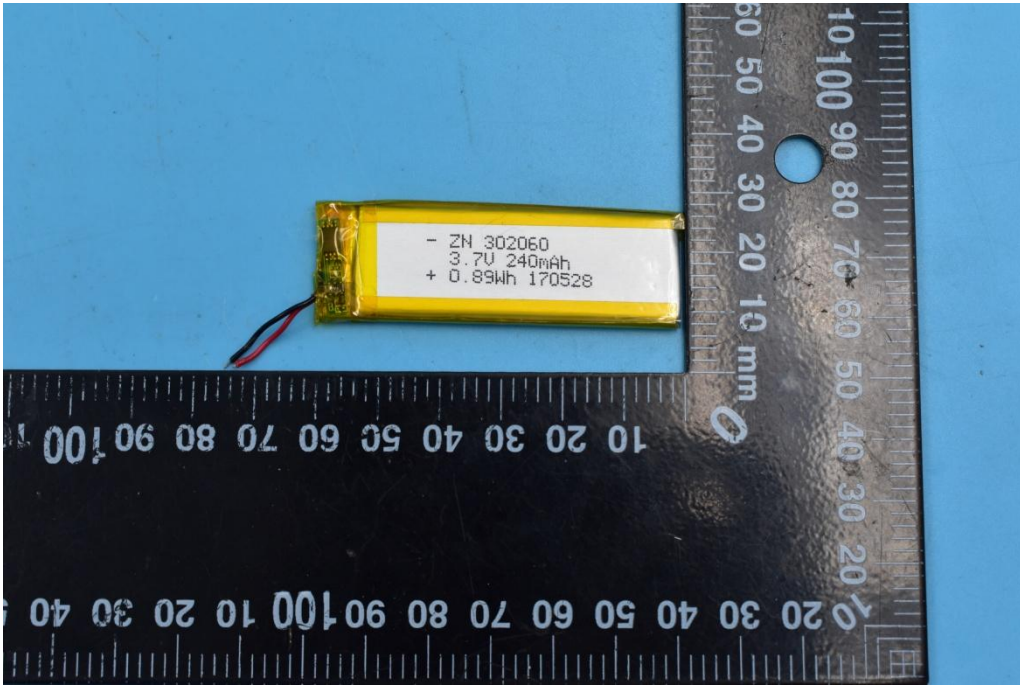

FCC ID:2AOL6-RCW01001

IC:24279-RCW01001

Model Name: rcw01001

Internal Photos

1. EUT uncover view

2. Mainboard front view

3. Mainboard rear view

4. Antenna view