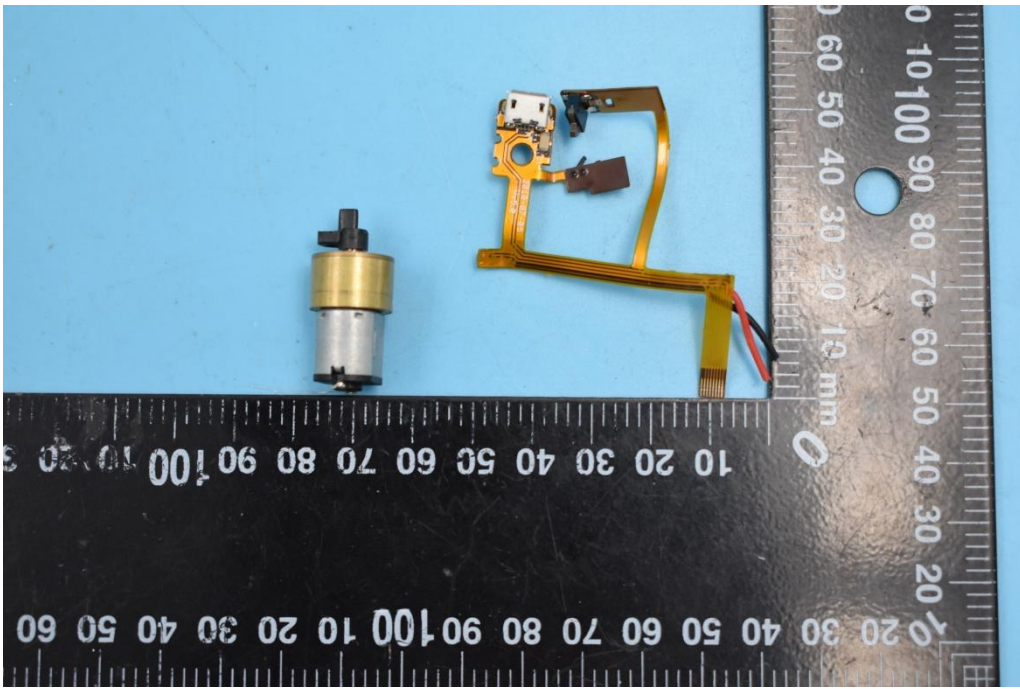

FCC ID:2AOL6-RCW01001

IC:24279-RCW01001

Model Name: rcw01001

Internal Photos

1. EUT uncover view

2. Mainboard front view

3. Mainboard rear view

4. Antenna view