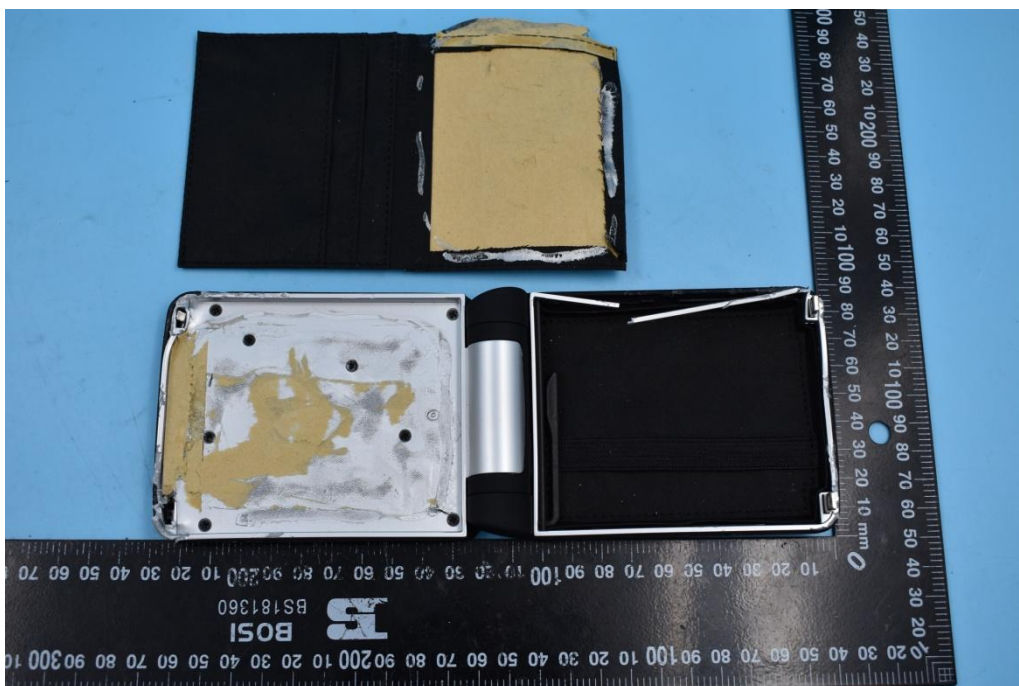

FCC ID:2AOL6-RCW01001

IC:24279-RCW01001

Model Name: rcw01001

Internal Photos

1. EUT uncover view

2. Mainboard front view

3. Mainboard rear view

4. Antenna view