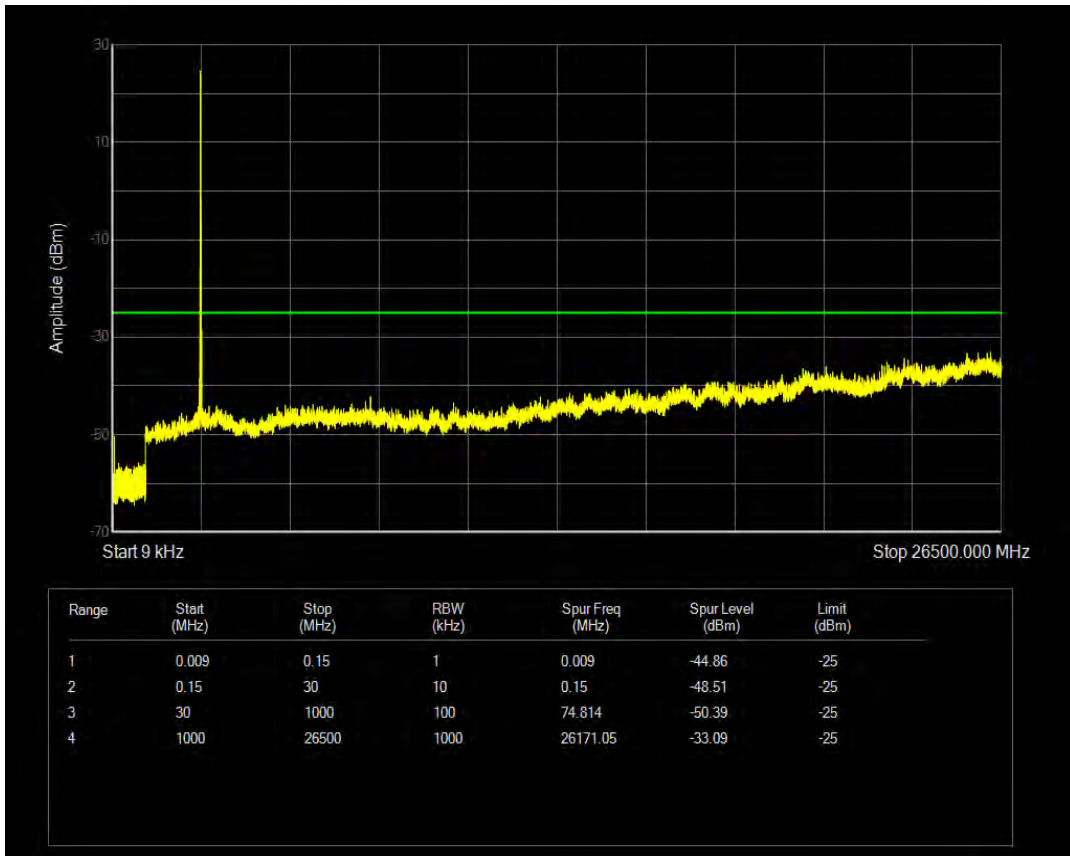

Band41 QPSK BW=20MHz Channel=41140 RB Size=100 Position=#0

Band41 16QAM BW=20MHz Channel=41140 RB Size=1 Position=#0