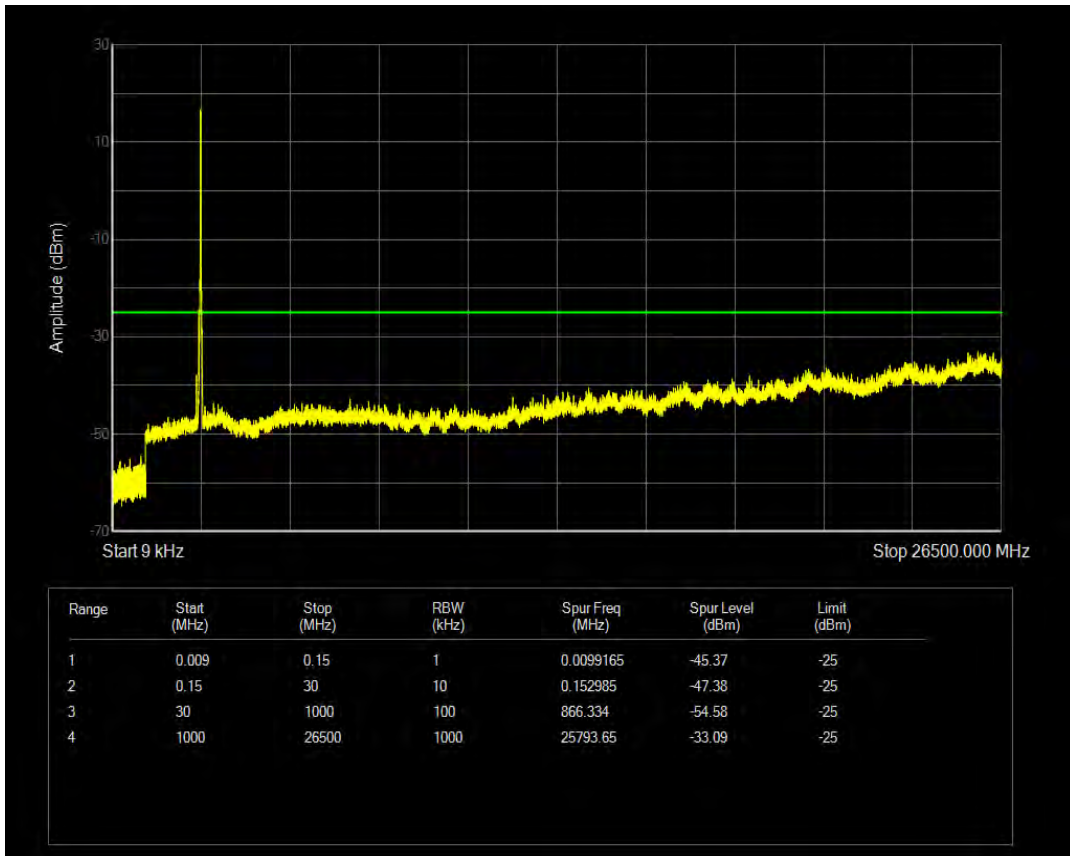

Band41 16QAM BW=20MHz Channel=41140 RB Size=100 Position=#0

Band41 QPSK BW=20MHz Channel=41140 RB Size=100 Position=#0