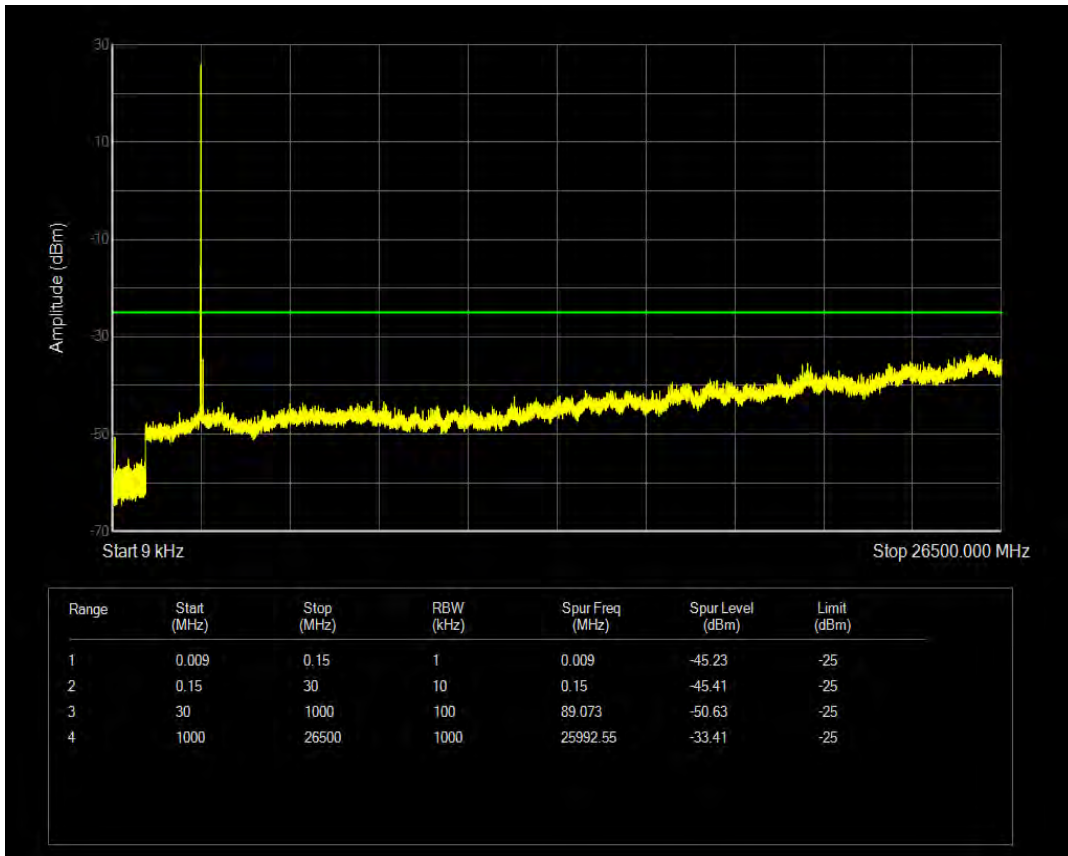

Band41 16QAM BW=5MHz Channel=41215 RB Size=25 Position=#0

Band41 16QAM BW=5MHz Channel=41215 RB Size=1 Position=#0