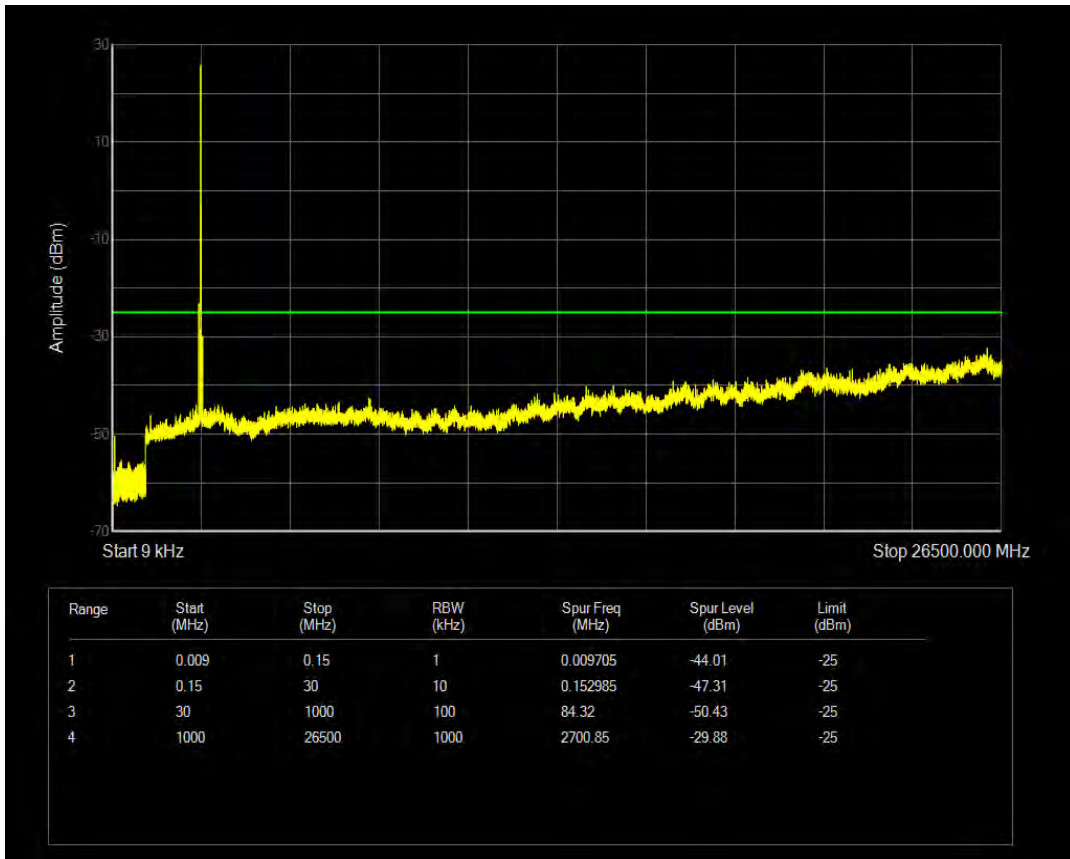

Band41 16QAM BW=10MHz Channel=41190 RB Size=50 Position=#0

Band41 16QAM BW=10MHz Channel=41190 RB Size=1 Position=#0