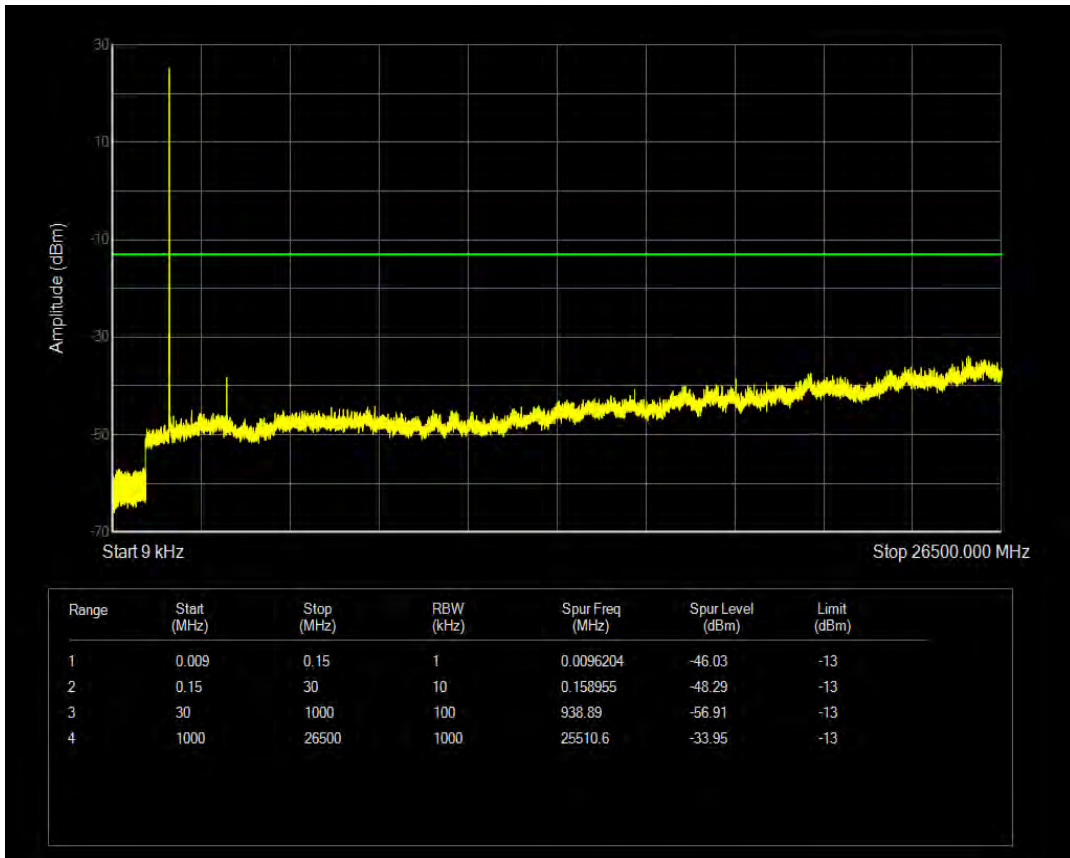

Band4 QPSK BW=3MHz Channel=20385 RB Size=1 Position=#0

Band4 QPSK BW=3MHz Channel=20385 RB Size=15 Position=#0

Band4 16QAM BW=3MHz Channel=20385 RB Size=1 Position=#0

Band4 QPSK BW=5MHz Channel=19975 RB Size=1 Position=#0