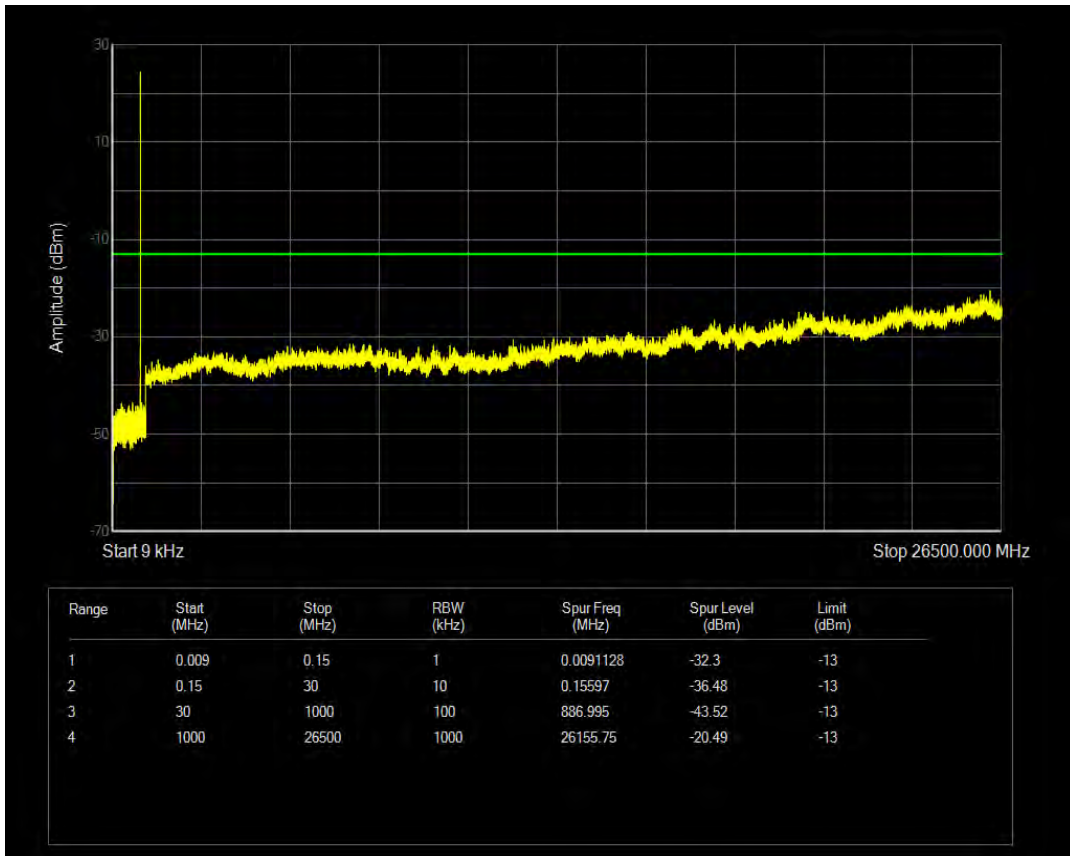

Band5 QPSK BW=1.4MHz Channel=20525 RB Size=1 Position=#0

Band5 QPSK BW=1.4MHz Channel=20525 RB Size=6 Position=#0

Band5 16QAM BW=1.4MHz Channel=20525 RB Size=6 Position=#0

Band5 16QAM BW=1.4MHz Channel=20525 RB Size=1 Position=#0

Band5 QPSK BW=1.4MHz Channel=20643 RB Size=1 Position=#0

Band5 QPSK BW=1.4MHz Channel=20643 RB Size=6 Position=#0

Band5 16QAM BW=1.4MHz Channel=20643 RB Size=1 Position=#0

Band5 QPSK BW=3MHz Channel=20415 RB Size=1 Position=#0