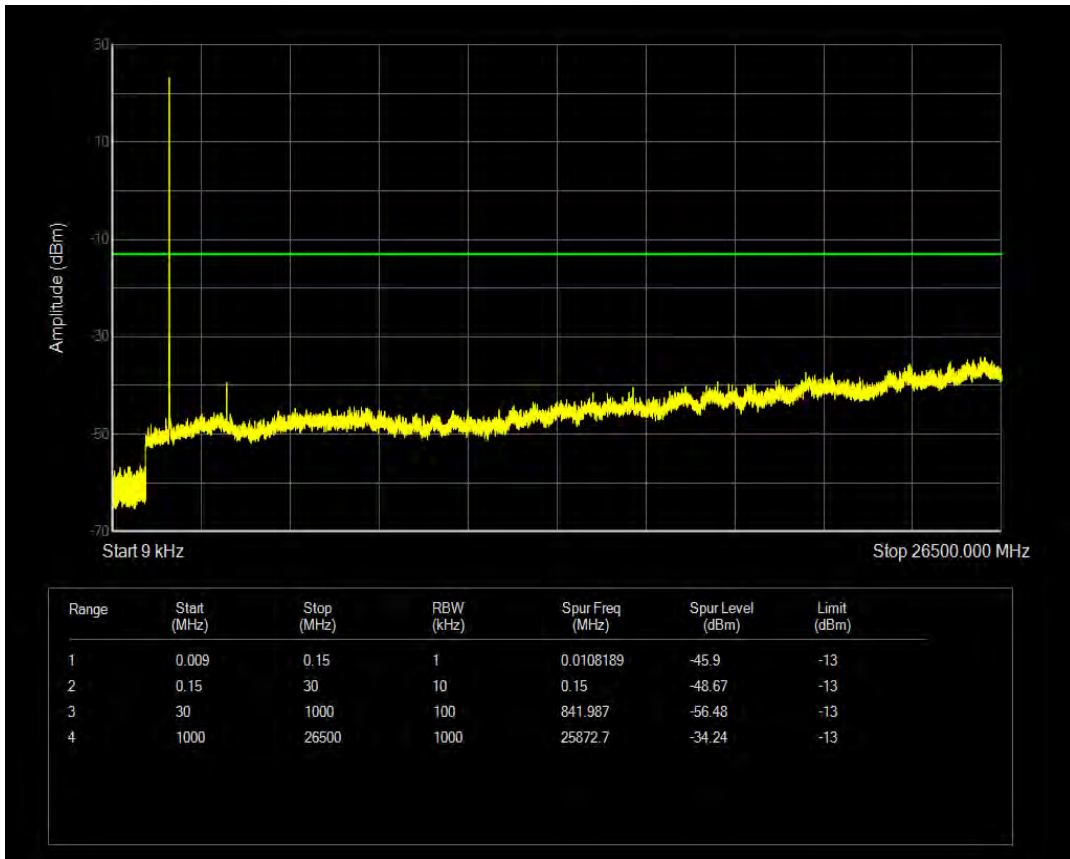

Band4 16QAM BW=5MHz Channel=19975 RB Size=25 Position=#0

Band4 16QAM BW=5MHz Channel=19975 RB Size=1 Position=#0