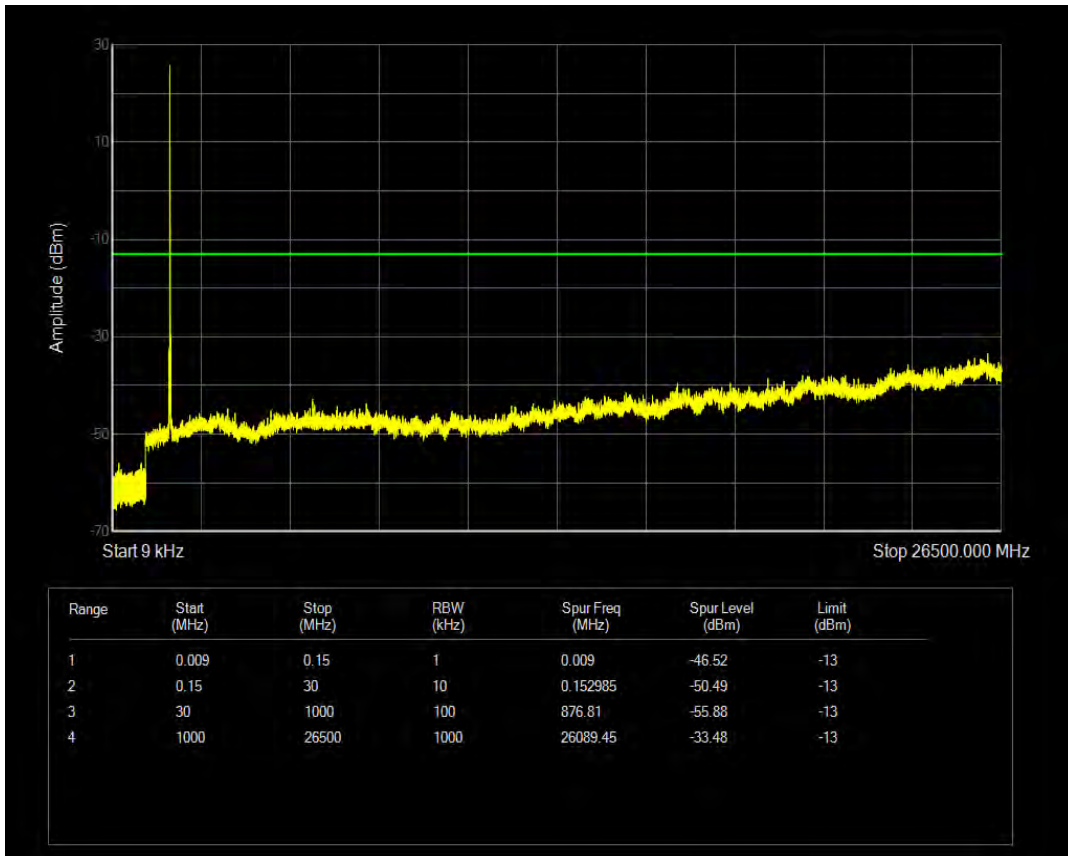

Band4 16QAM BW=15MHz Channel=20175 RB Size=75 Position=#0

Band4 16QAM BW=15MHz Channel=20175 RB Size=1 Position=#0