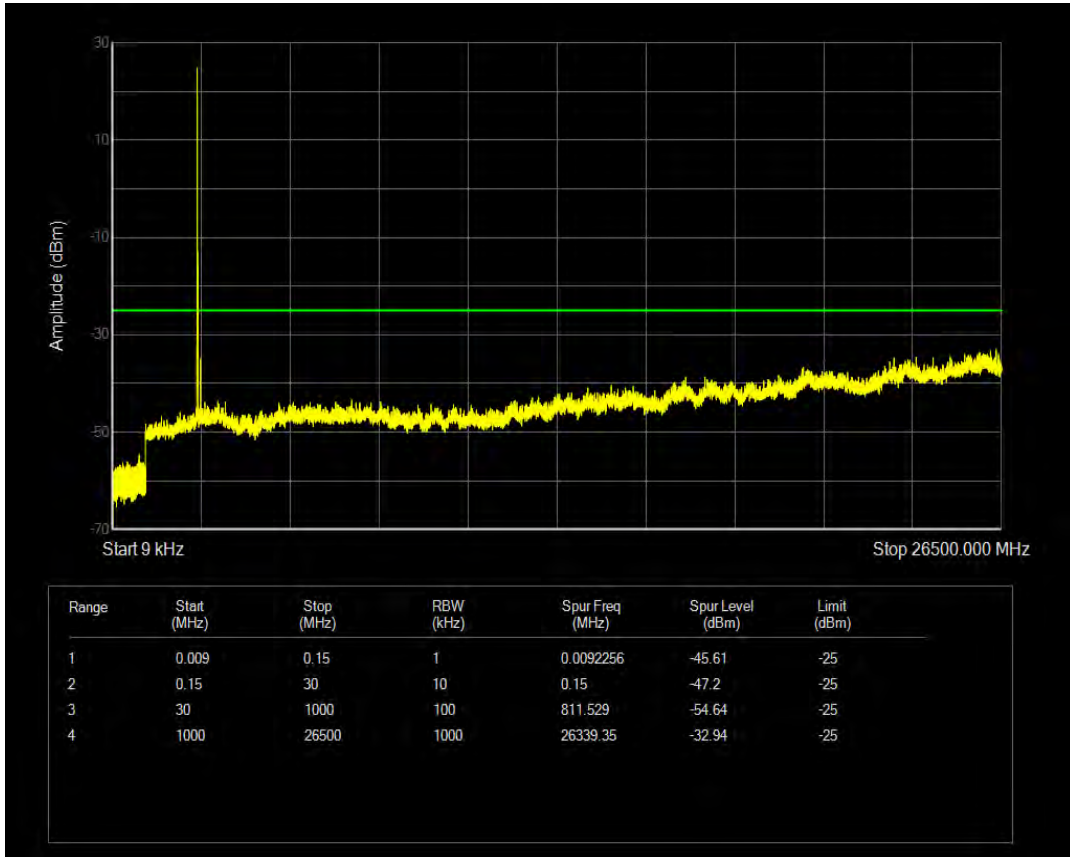

Band41 QPSK BW=10MHz Channel=40140 RB Size=50 Position=#0

Band41 QPSK BW=10MHz Channel=40140 RB Size=1 Position=#0