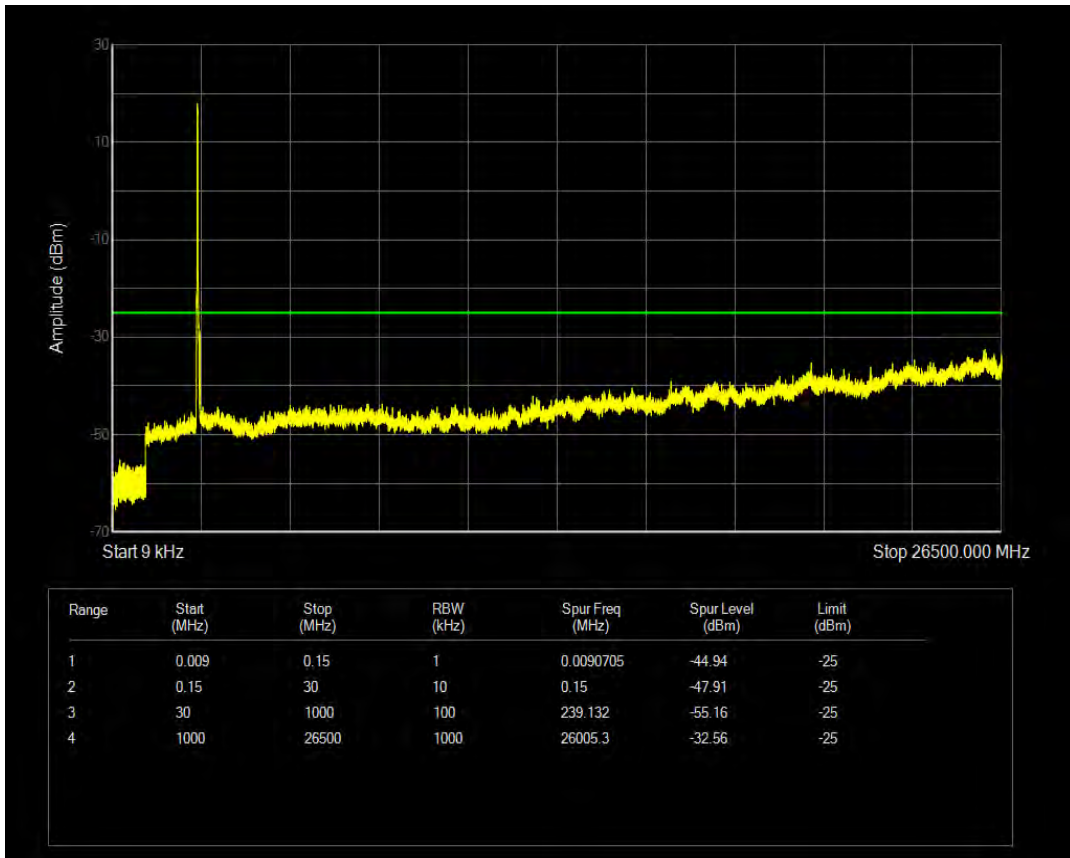

Band41 16QAM BW=20MHz Channel=40190 RB Size=1 Position=#0

Band41 QPSK BW=20MHz Channel=40190 RB Size=100 Position=#0