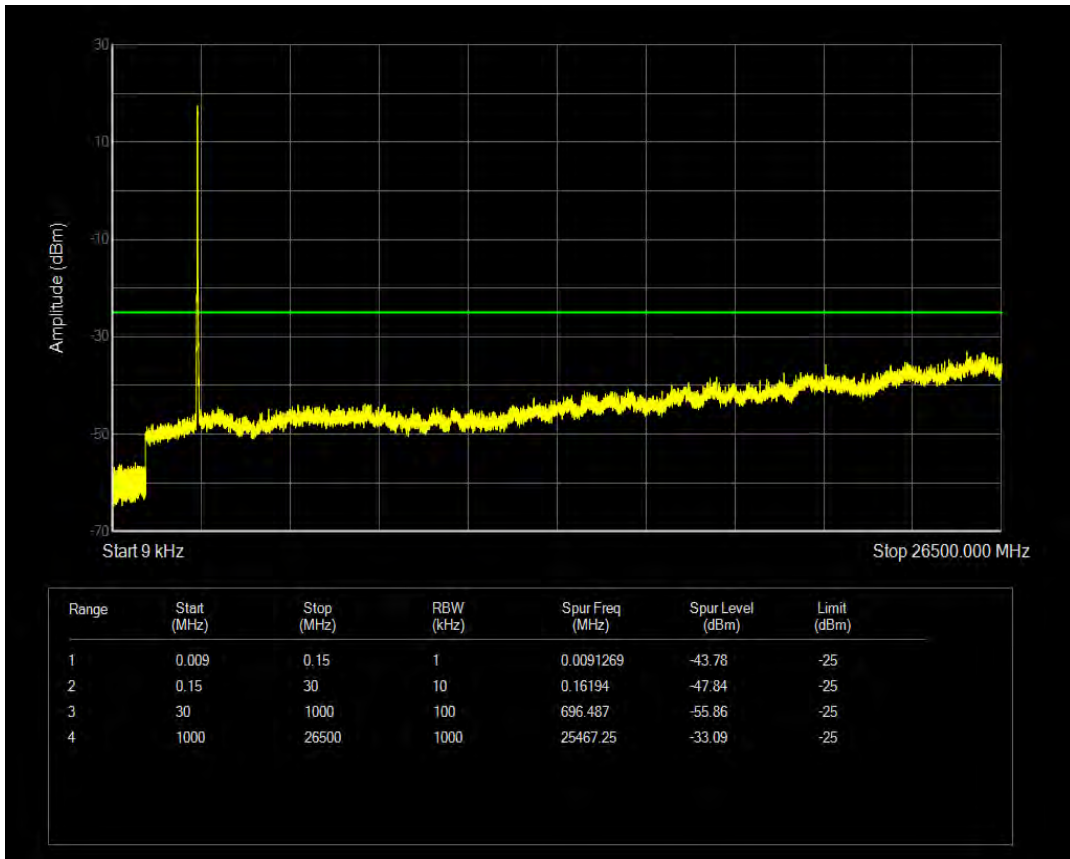

Band41 16QAM BW=15MHz Channel=40165 RB Size=1 Position=#0

Band41 16QAM BW=15MHz Channel=40165 RB Size=75 Position=#0