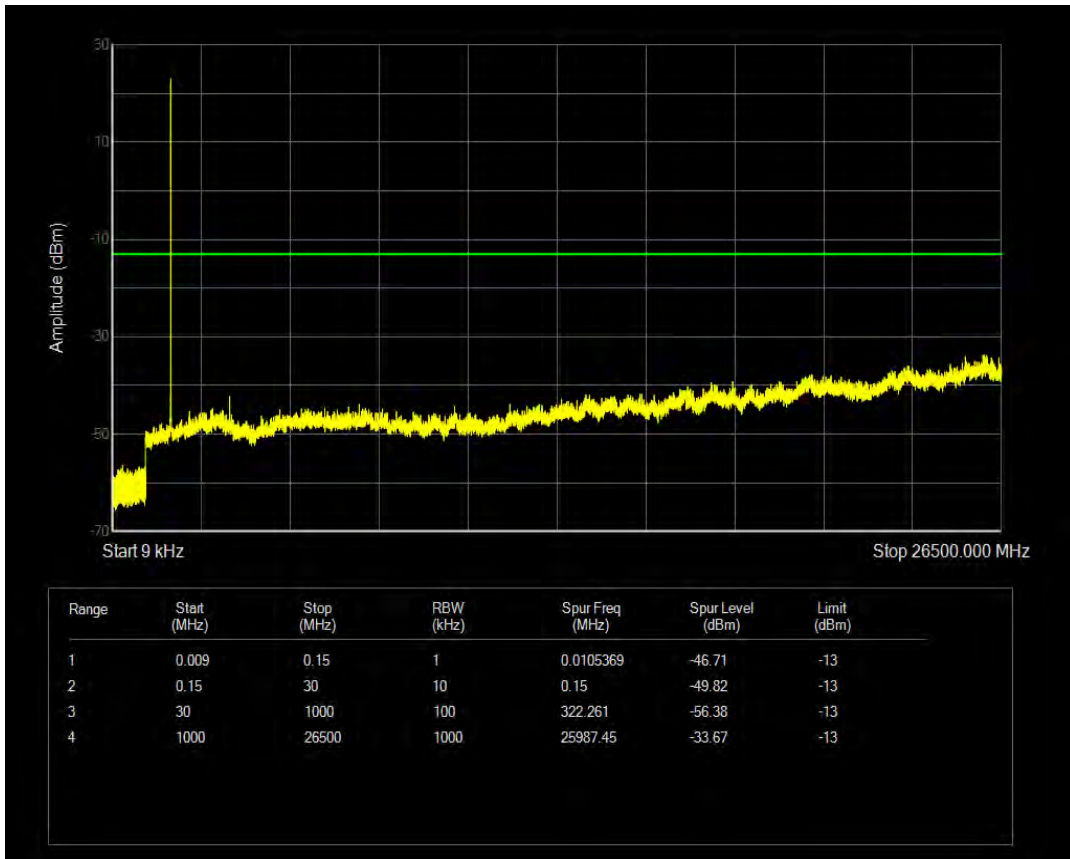

Band4 QPSK BW=1.4MHz Channel=20393 RB Size=6 Position=#0

Band4 QPSK BW=1.4MHz Channel=20393 RB Size=1 Position=#0