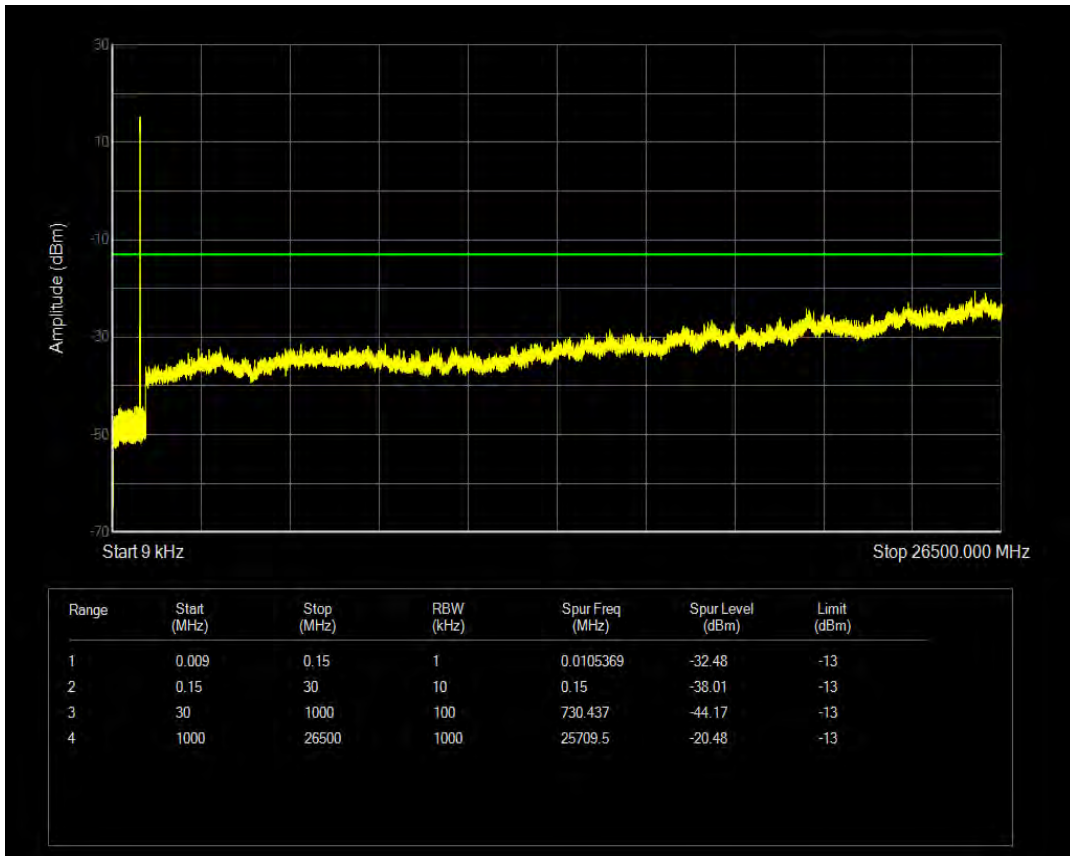

Band5 QPSK BW=3MHz Channel=20525 RB Size=1 Position=#0

Band5 16QAM BW=3MHz Channel=20525 RB Size=1 Position=#0

Band5 QPSK BW=3MHz Channel=20525 RB Size=15 Position=#0

Band5 16QAM BW=3MHz Channel=20525 RB Size=15 Position=#0