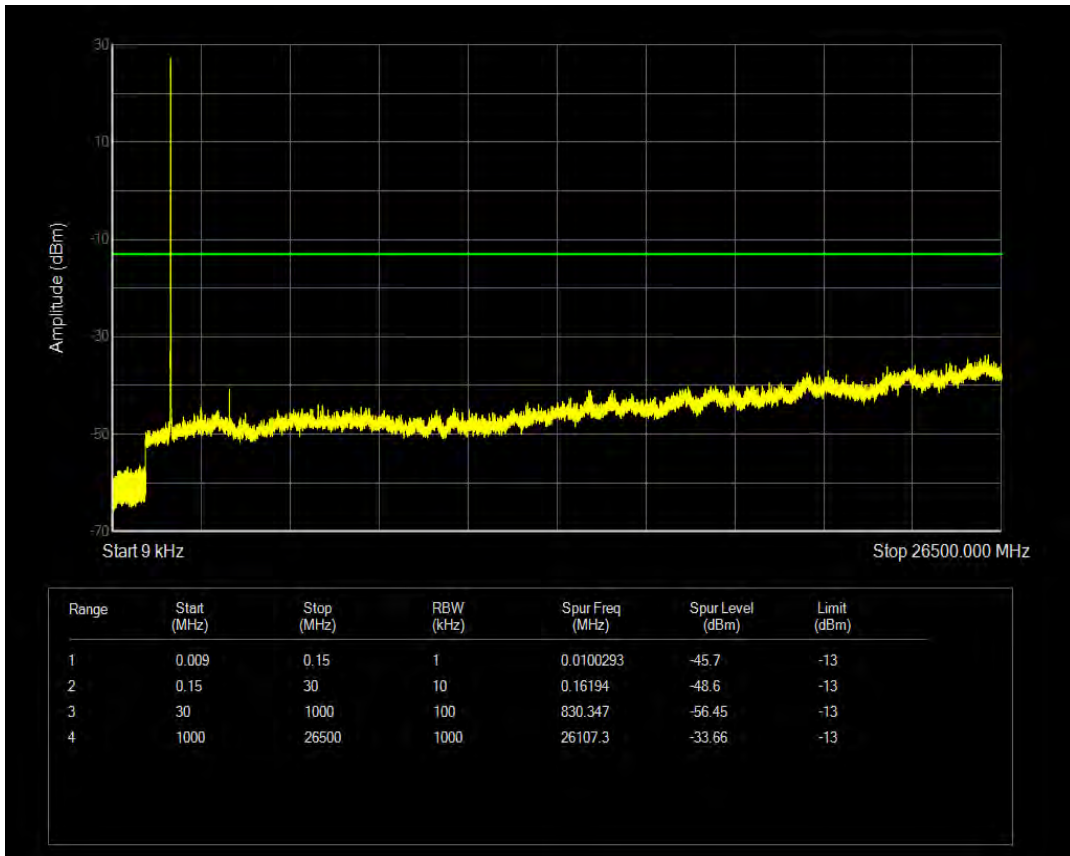

Band4 QPSK BW=5MHz Channel=20375 RB Size=25 Position=#0

Band4 QPSK BW=5MHz Channel=20375 RB Size=1 Position=#0