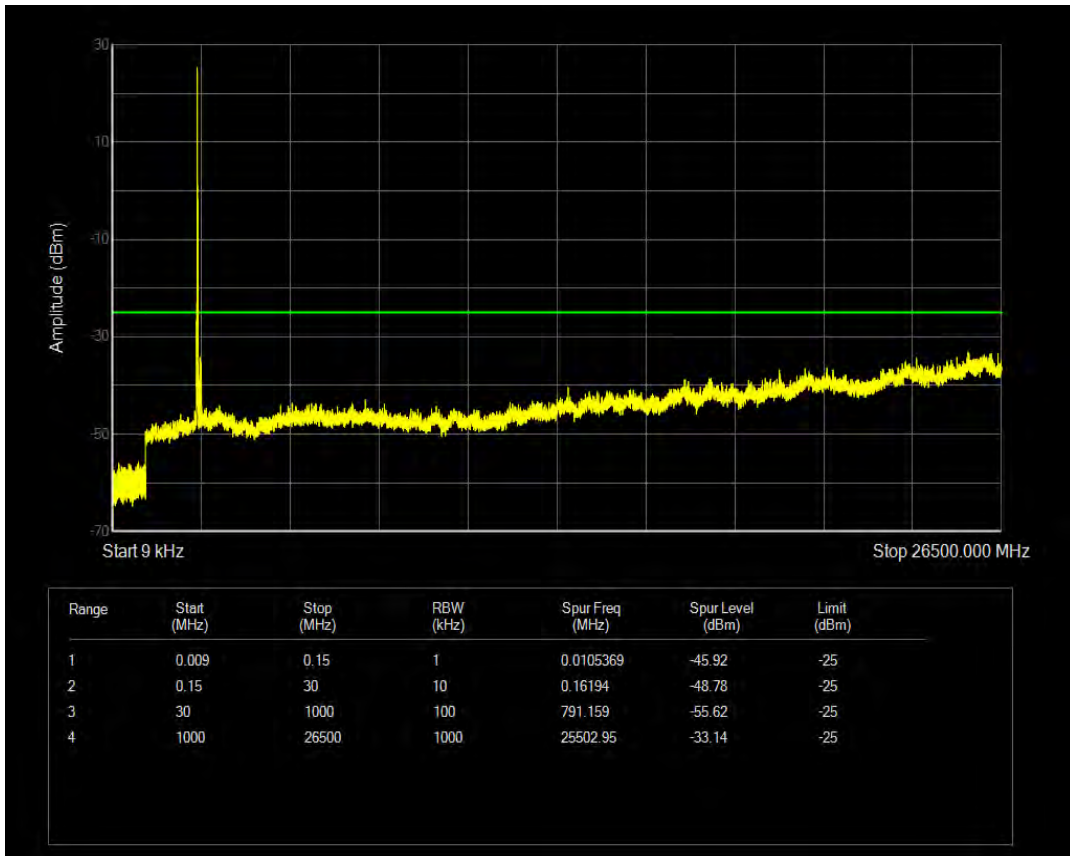

Band41 16QAM BW=20MHz Channel=40190 RB Size=100 Position=#0

Band41 16QAM BW=20MHz Channel=40190 RB Size=1 Position=#0