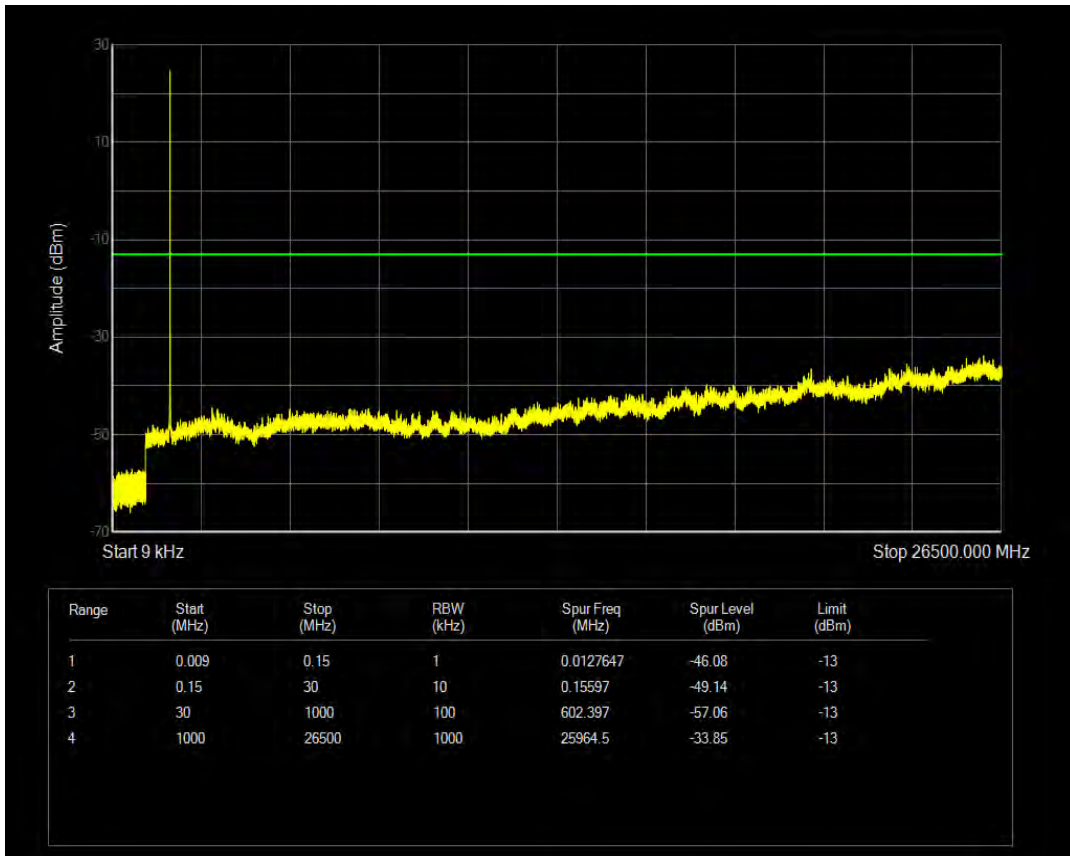

Band4 QPSK BW=3MHz Channel=20175 RB Size=15 Position=#0

Band4 16QAM BW=3MHz Channel=20175 RB Size=1 Position=#0