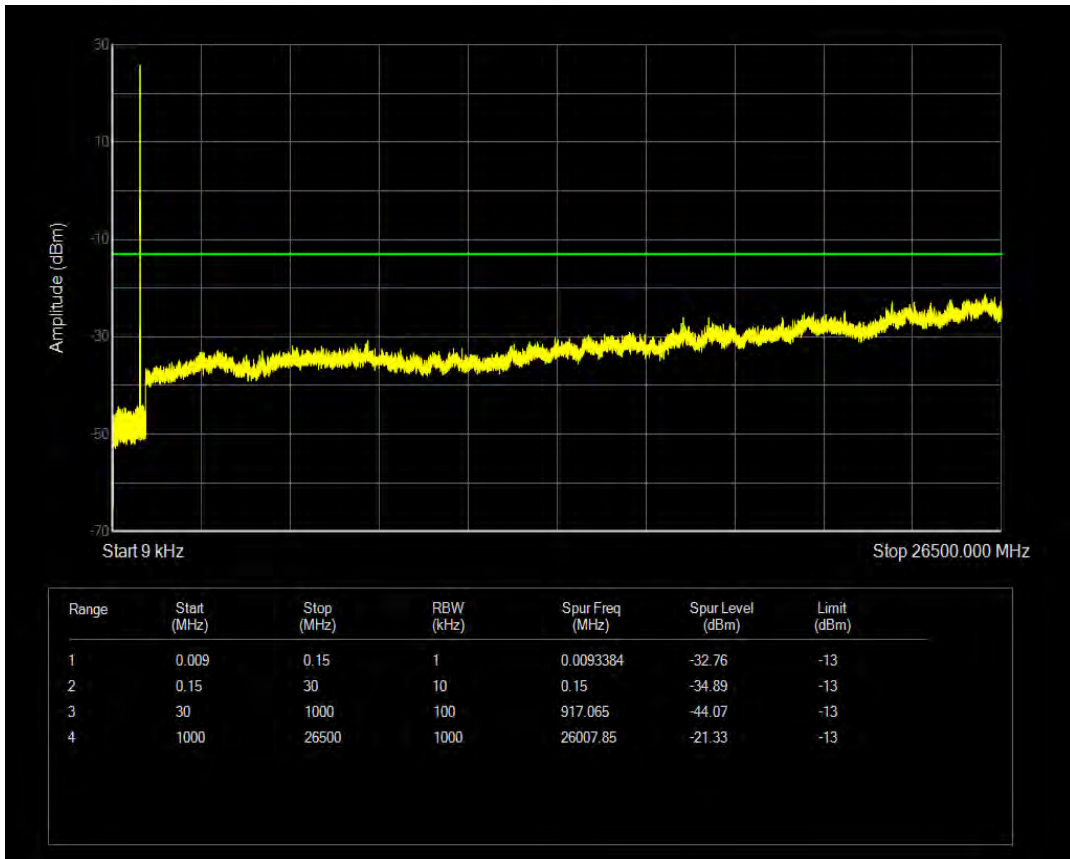

Band5 16QAM BW=3MHz Channel=20525 RB Size=1 Position=#0

Band5 QPSK BW=3MHz Channel=20525 RB Size=1 Position=#0