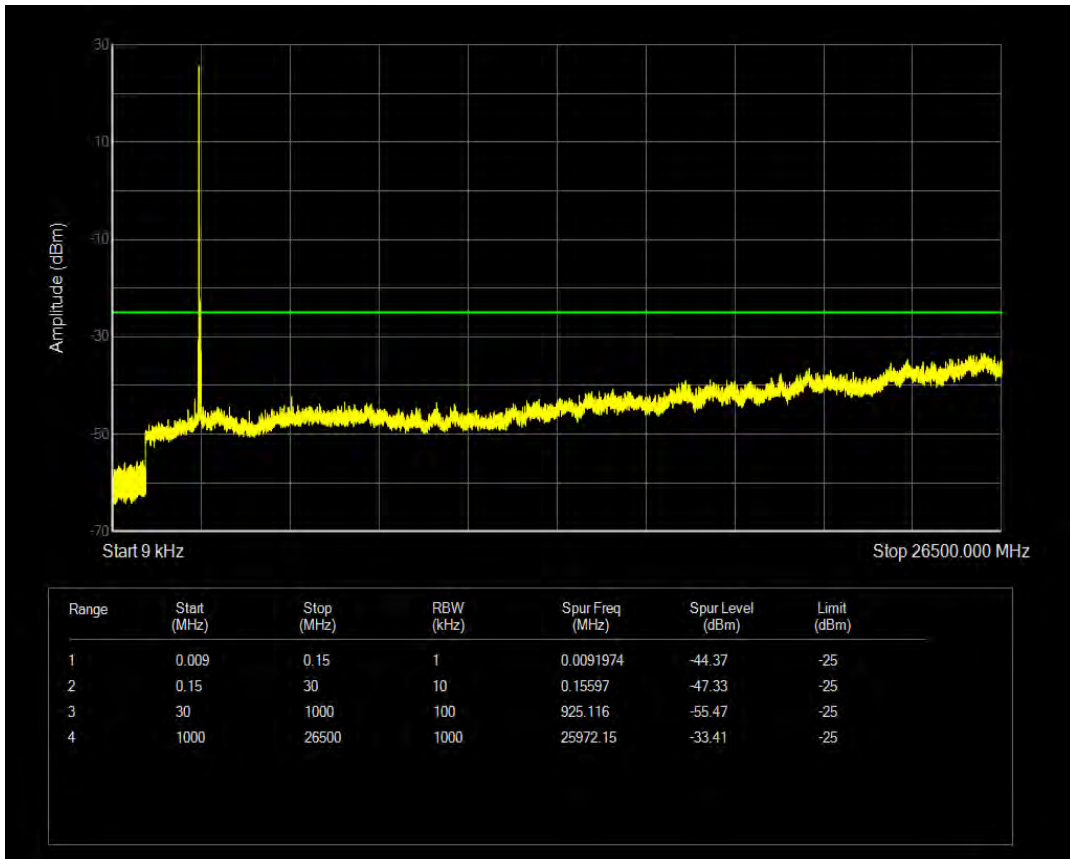

Band41 16QAM BW=15MHz Channel=40665 RB Size=75 Position=#0

Band41 16QAM BW=15MHz Channel=40665 RB Size=1 Position=#0