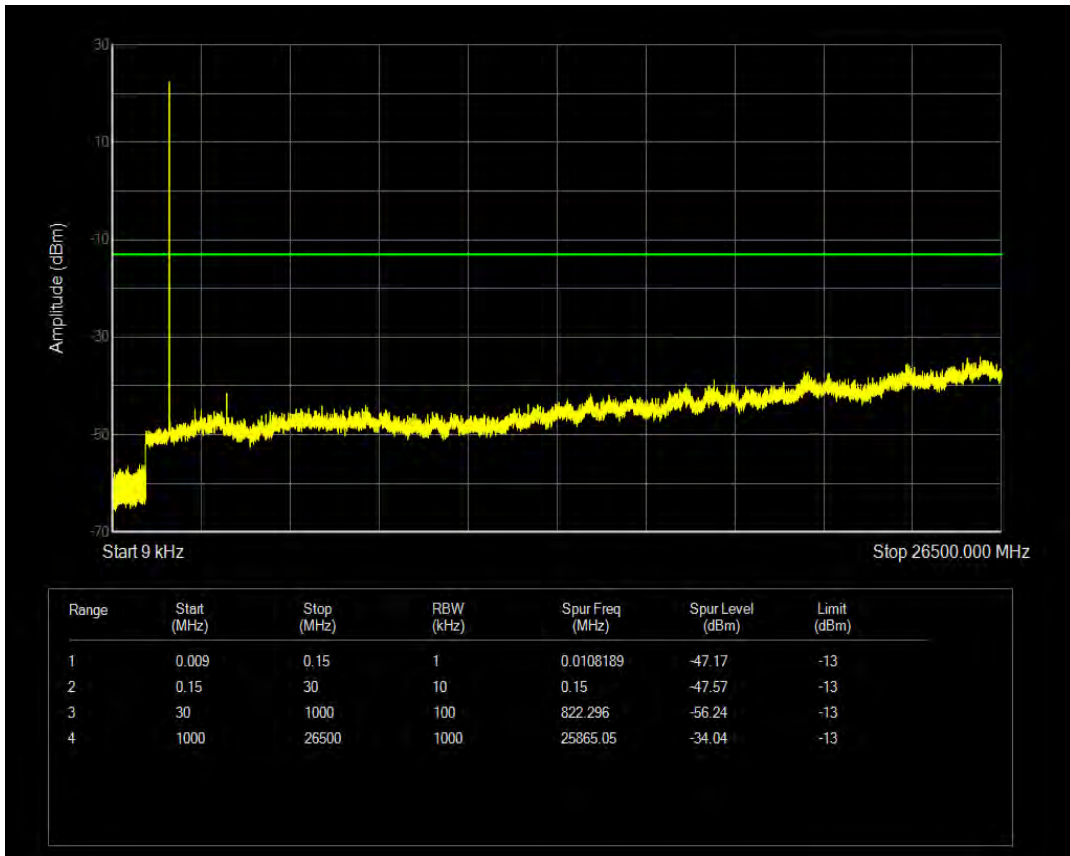

Band4 QPSK BW=1.4MHz Channel=19957 RB Size=1 Position=#0

Band4 QPSK BW=1.4MHz Channel=19957 RB Size=6 Position=#0

Band4 16QAM BW=1.4MHz Channel=19957 RB Size=1 Position=#0

Band4 16QAM BW=1.4MHz Channel=19957 RB Size=6 Position=#0

Band4 QPSK BW=1.4MHz Channel=20175 RB Size=1 Position=#0

Band4 QPSK BW=1.4MHz Channel=20175 RB Size=6 Position=#0

Band4 16QAM BW=1.4MHz Channel=20175 RB Size=1 Position=#0

Band4 16QAM BW=1.4MHz Channel=20175 RB Size=6 Position=#0