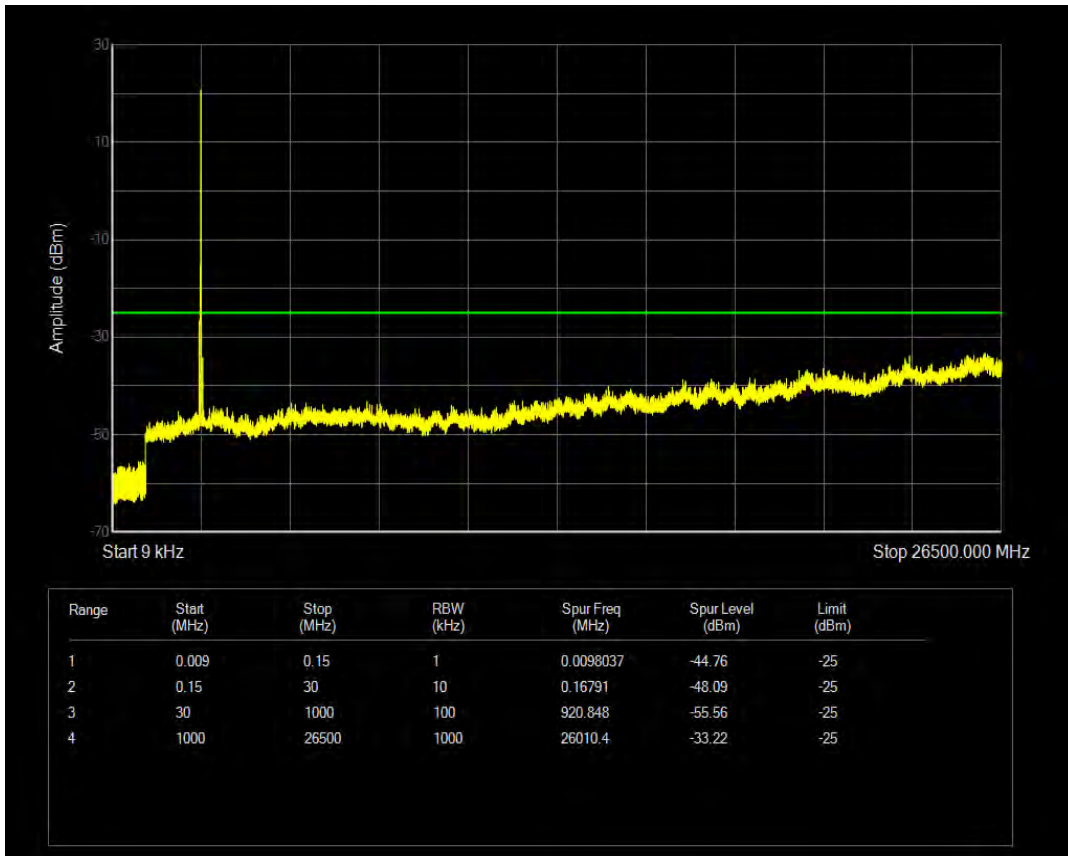

Band41 QPSK BW=5MHz Channel=41215 RB Size=1 Position=#0

Band41 QPSK BW=5MHz Channel=41215 RB Size=25 Position=#0

Band41 16QAM BW=5MHz Channel=41215 RB Size=1 Position=#0

Band41 16QAM BW=5MHz Channel=41215 RB Size=25 Position=#0