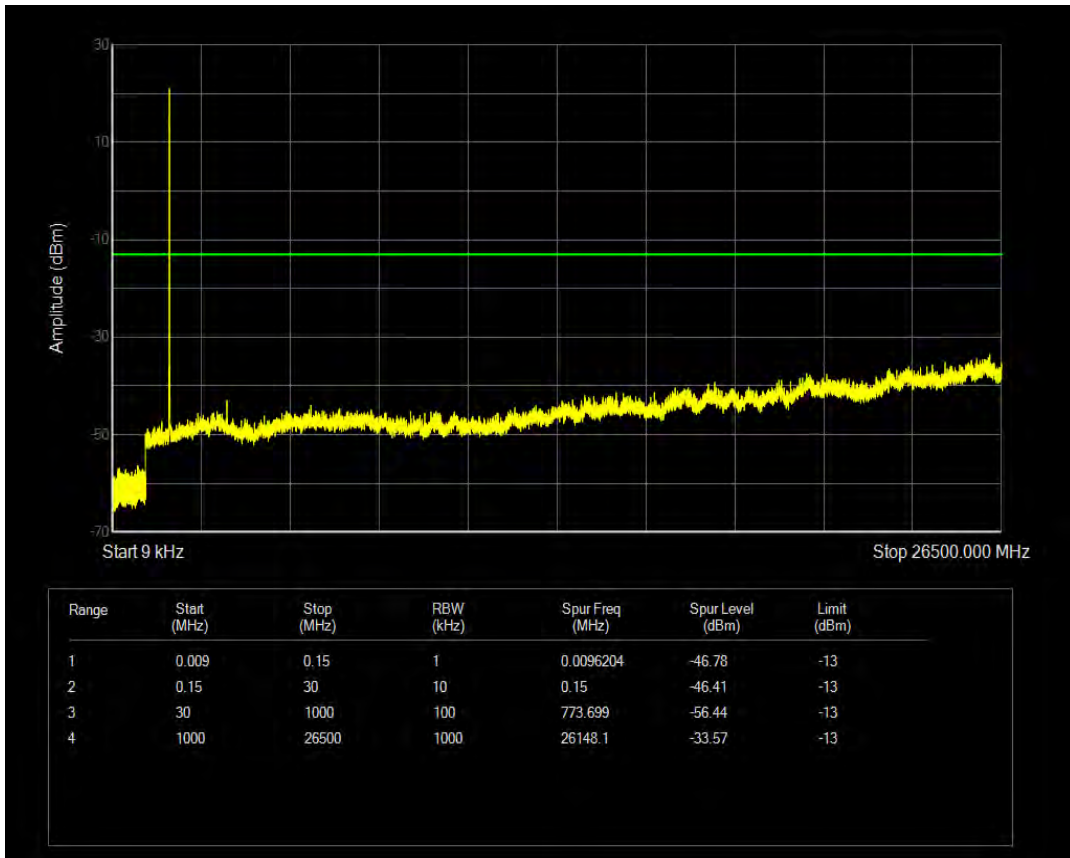

Band4 16QAM BW=3MHz Channel=20385 RB Size=15 Position=#0

Band4 QPSK BW=5MHz Channel=19975 RB Size=25 Position=#0

Band4 16QAM BW=5MHz Channel=19975 RB Size=1 Position=#0

Band4 16QAM BW=5MHz Channel=19975 RB Size=25 Position=#0