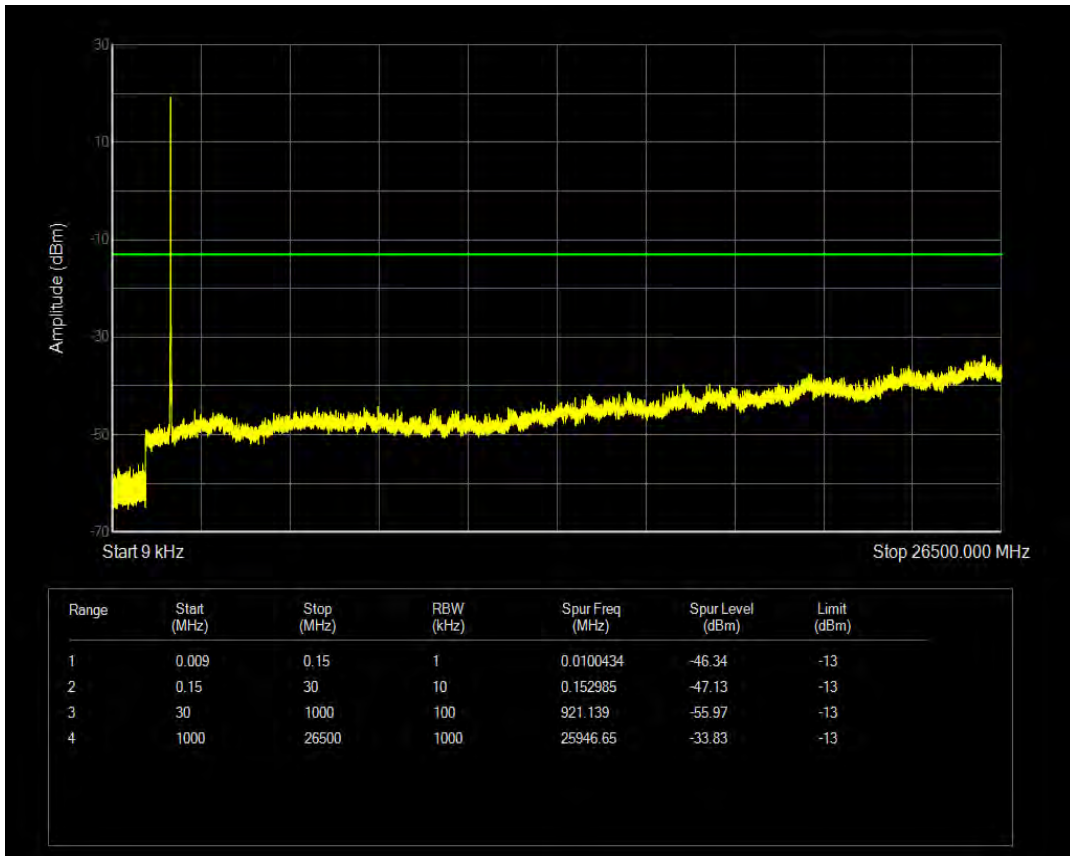

Band4 16QAM BW=10MHz Channel=20350 RB Size=1 Position=#0

Band4 QPSK BW=10MHz Channel=20350 RB Size=50 Position=#0