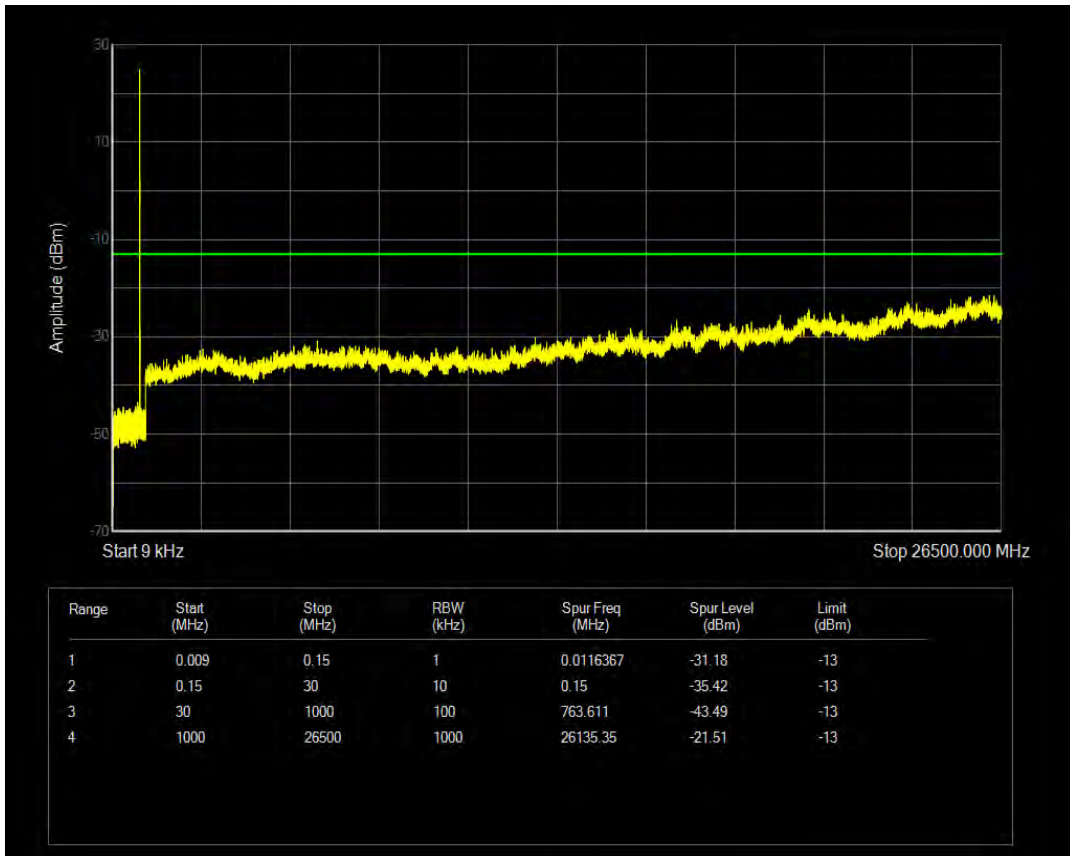

Band5 QPSK BW=1.4MHz Channel=20407 RB Size=6 Position=#0

Band5 QPSK BW=1.4MHz Channel=20407 RB Size=1 Position=#0