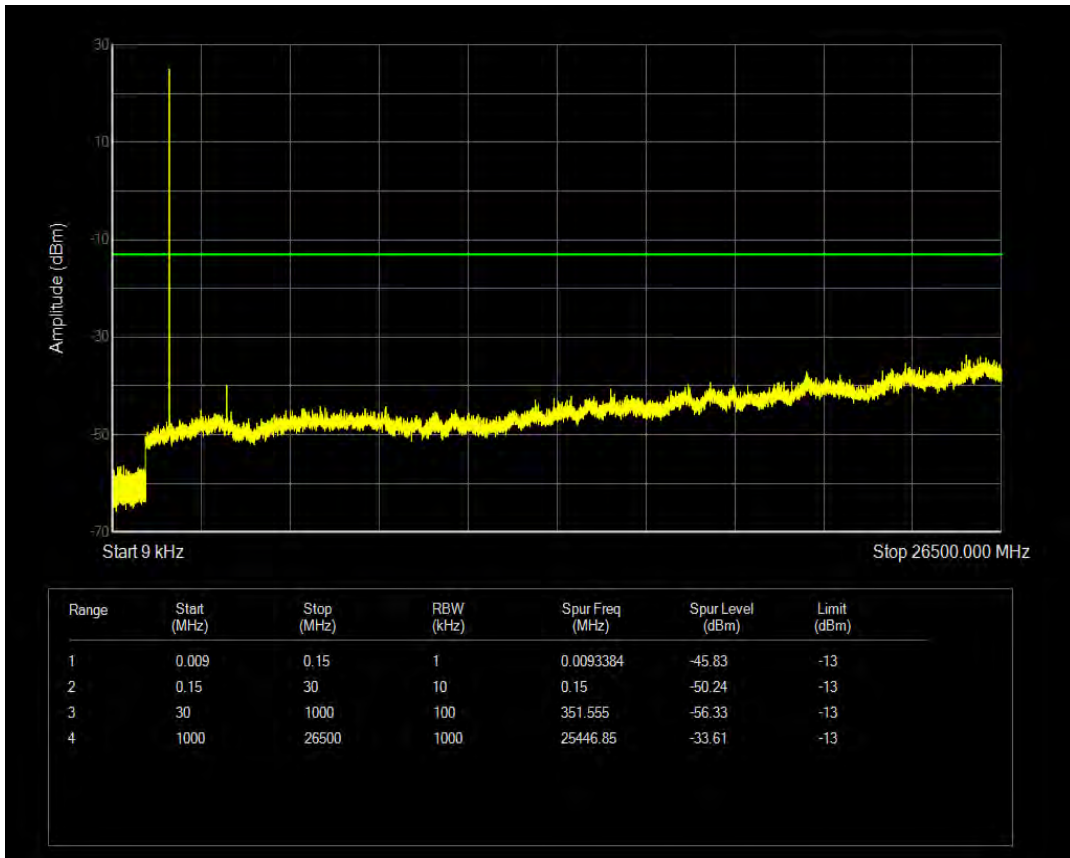

Band66 16QAM BW=1.4MHz Channel=131979 RB Size=1 Position=#0

Band66 QPSK BW=1.4MHz Channel=131979 RB Size=6 Position=#0