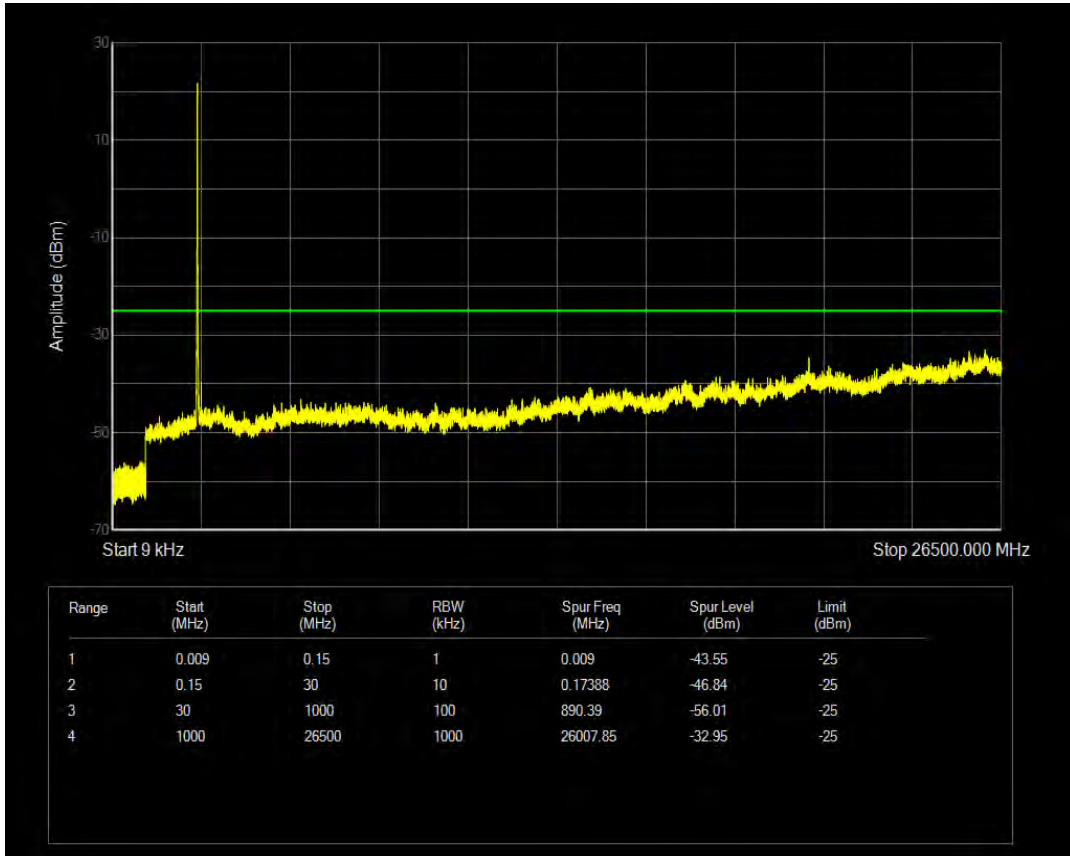

Band41 16QAM BW=10MHz Channel=40140 RB Size=1 Position=#0

Band41 QPSK BW=10MHz Channel=40140 RB Size=50 Position=#0