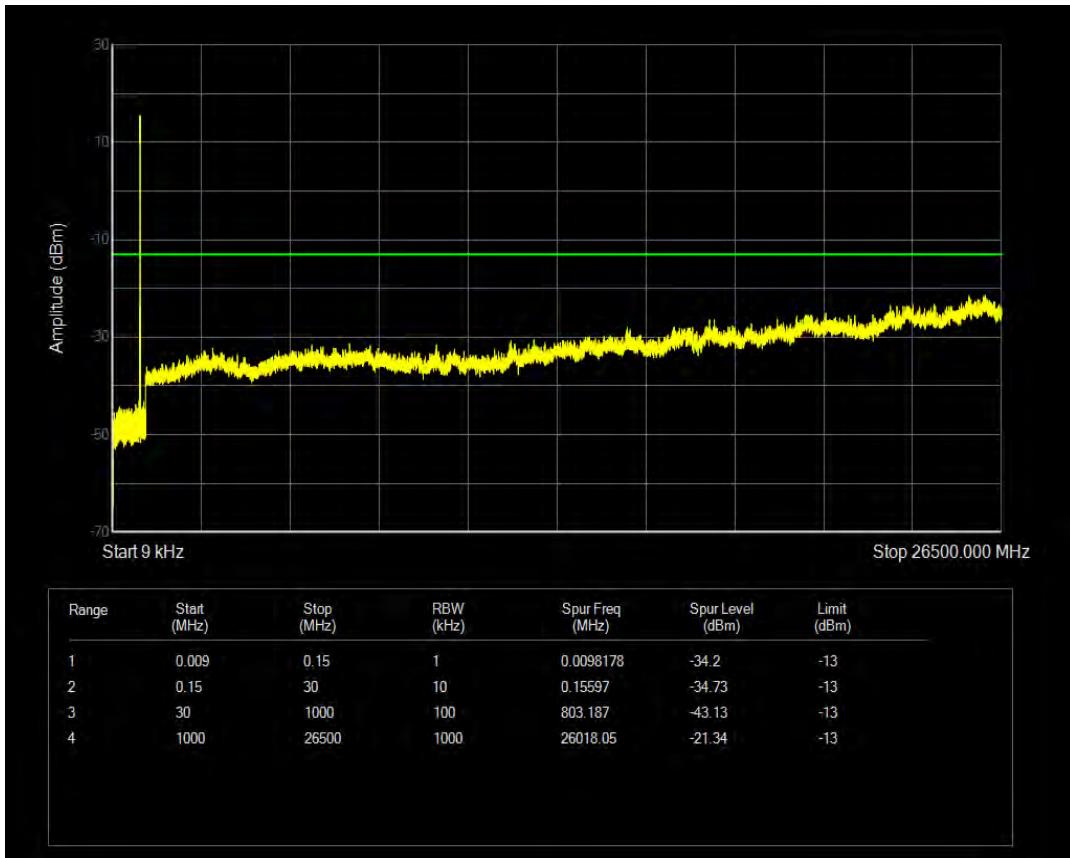

Band5 16QAM BW=5MHz Channel=20525 RB Size=1 Position=#0

Band5 QPSK BW=5MHz Channel=20525 RB Size=25 Position=#0