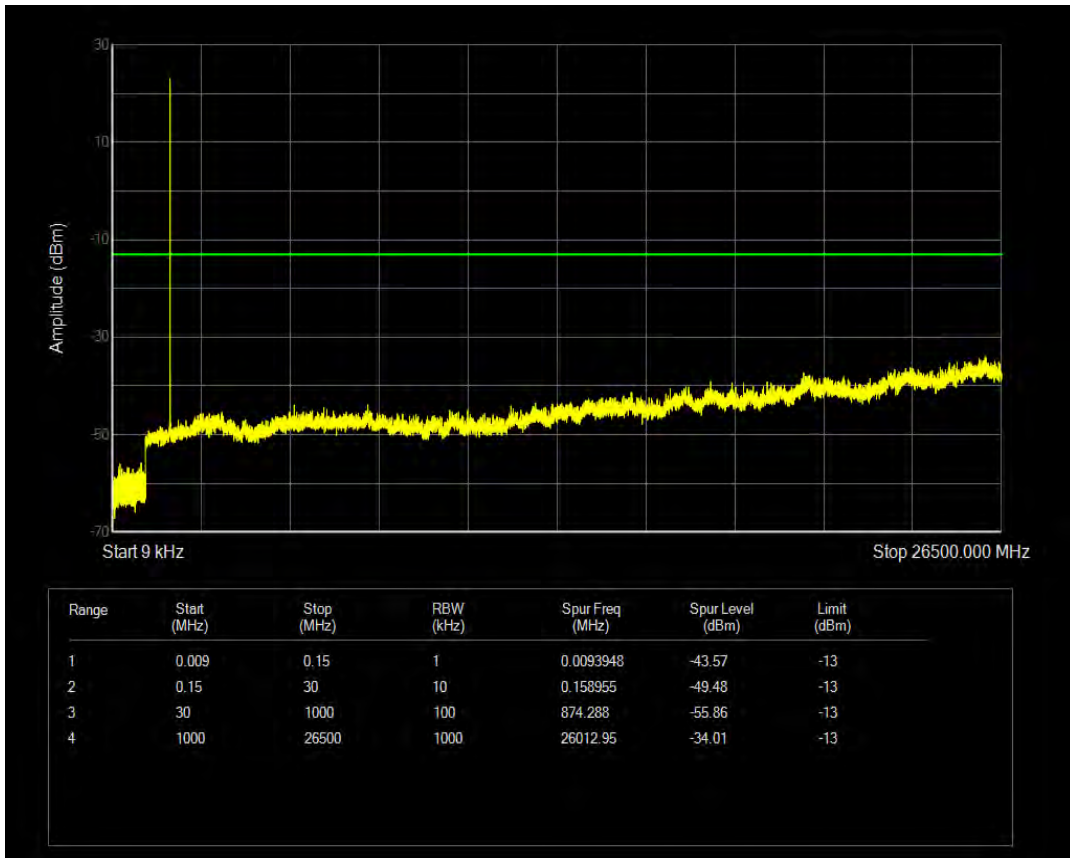

Band4 QPSK BW=1.4MHz Channel=20175 RB Size=1 Position=#0

Band4 QPSK BW=1.4MHz Channel=20175 RB Size=6 Position=#0

Band4 16QAM BW=1.4MHz Channel=20175 RB Size=1 Position=#0

Band4 16QAM BW=1.4MHz Channel=20175 RB Size=6 Position=#0

Band4 QPSK BW=1.4MHz Channel=20393 RB Size=1 Position=#0

Band4 QPSK BW=1.4MHz Channel=20393 RB Size=6 Position=#0

Band4 16QAM BW=1.4MHz Channel=20393 RB Size=1 Position=#0

Band4 16QAM BW=1.4MHz Channel=20393 RB Size=6 Position=#0