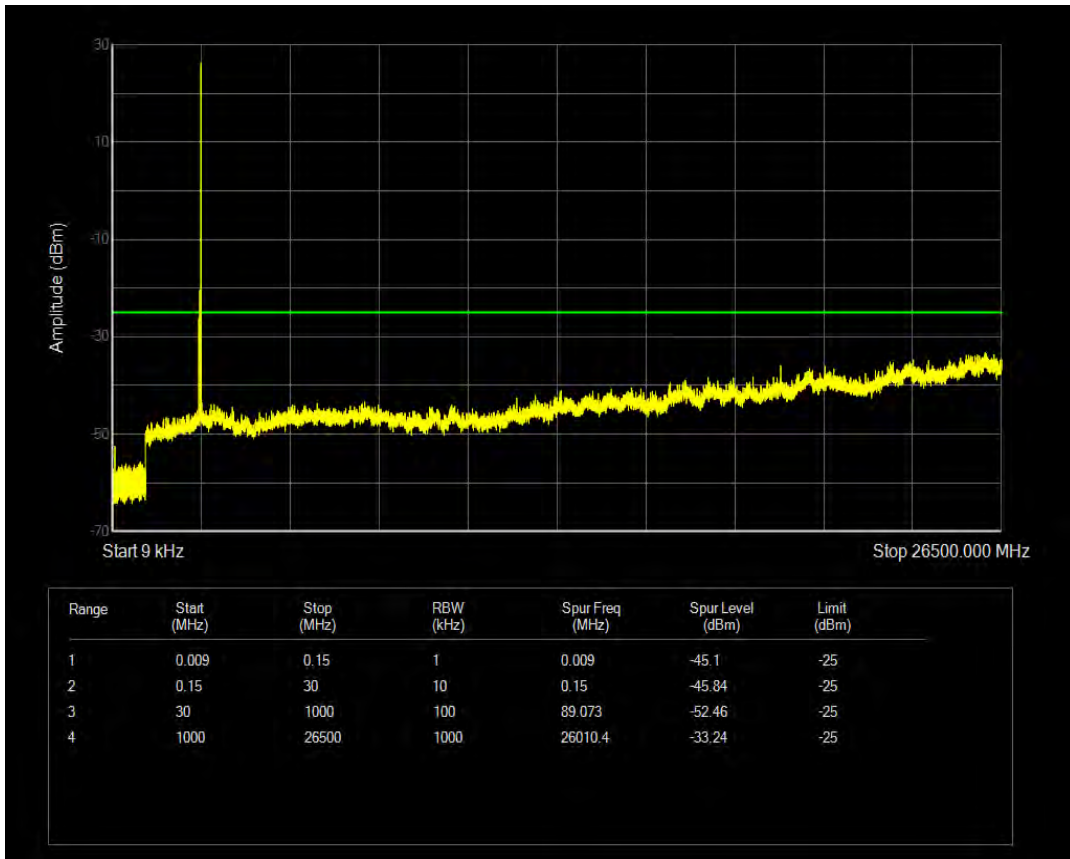

Band41 QPSK BW=5MHz Channel=41215 RB Size=25 Position=#0

Band41 QPSK BW=5MHz Channel=41215 RB Size=1 Position=#0