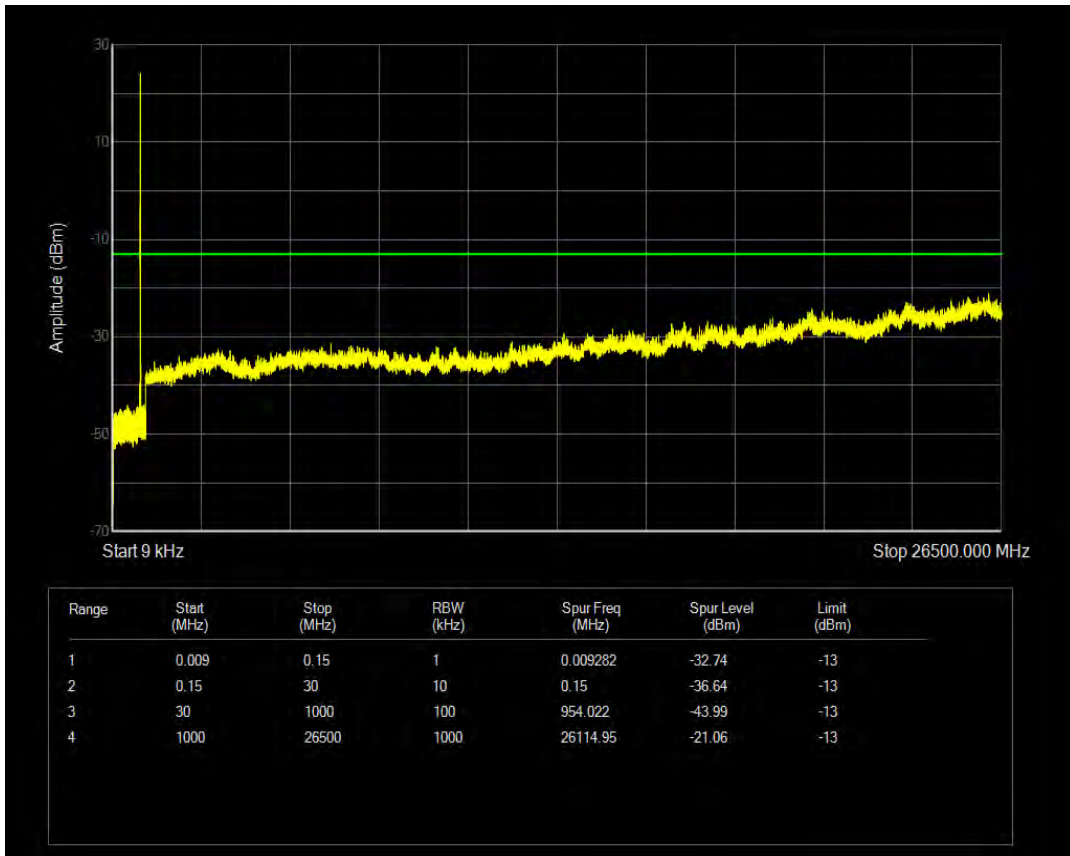

Band5 16QAM BW=5MHz Channel=20625 RB Size=25 Position=#0

Band5 16QAM BW=5MHz Channel=20625 RB Size=1 Position=#0