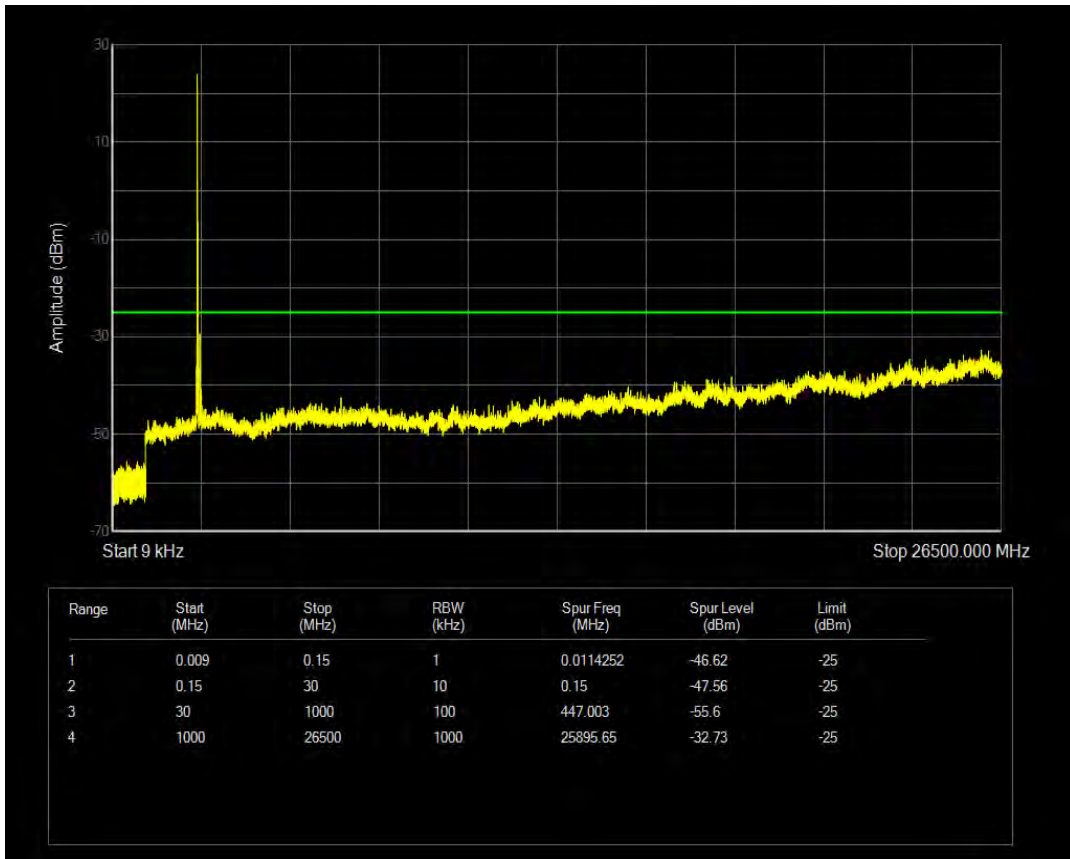

Band41 QPSK BW=15MHz Channel=40165 RB Size=75 Position=#0

Band41 QPSK BW=15MHz Channel=40165 RB Size=1 Position=#0