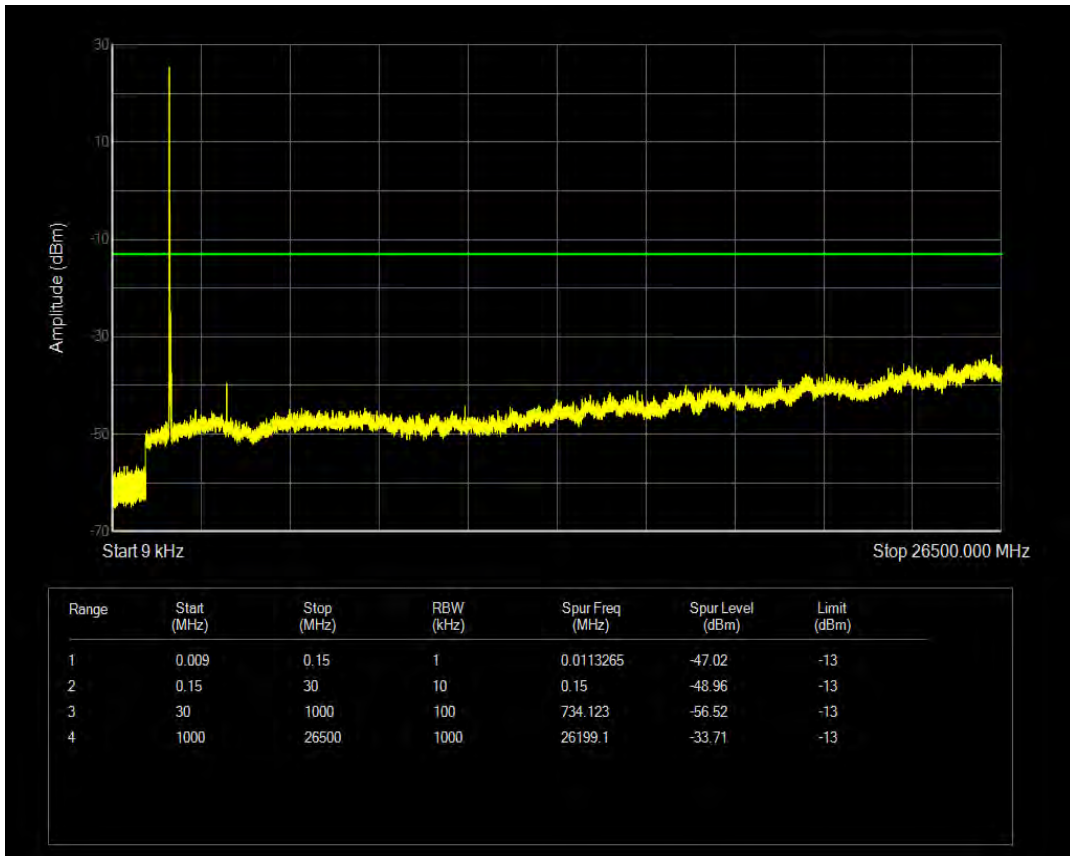

Band4 QPSK BW=20MHz Channel=20050 RB Size=100 Position=#0

Band4 QPSK BW=20MHz Channel=20050 RB Size=1 Position=#0