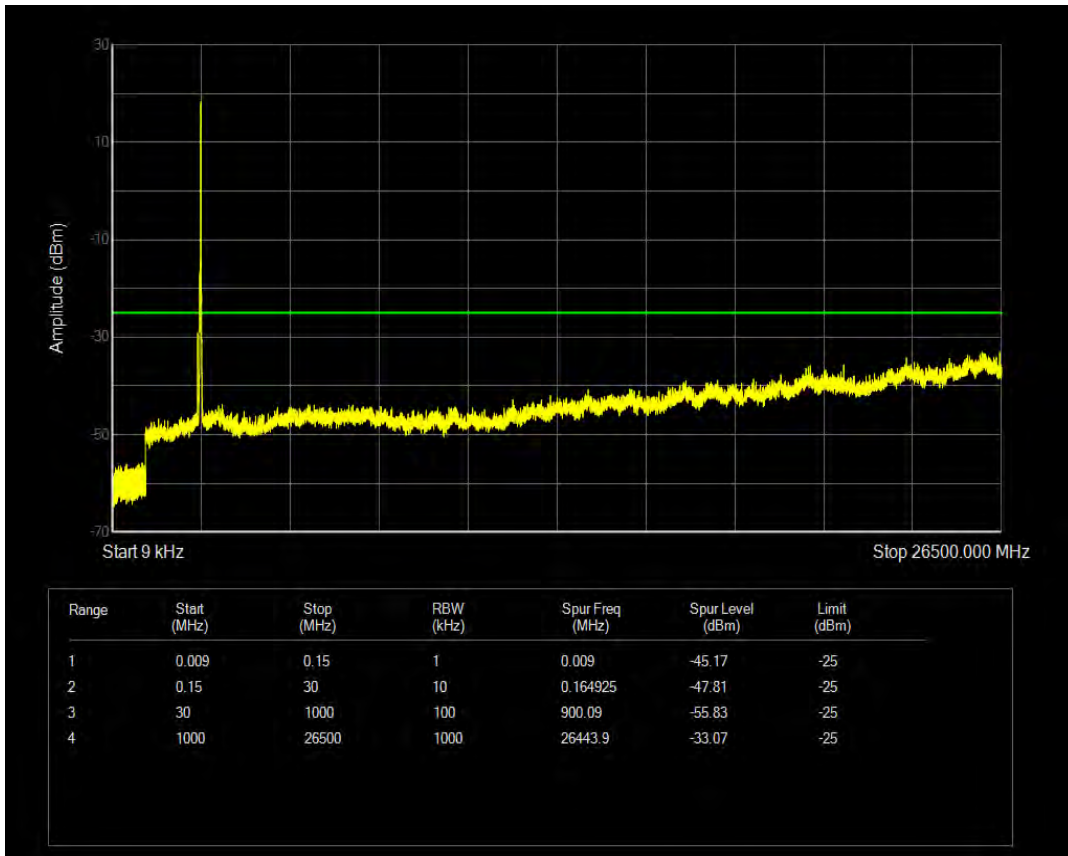

Band41 QPSK BW=15MHz Channel=41165 RB Size=1 Position=#0

Band41 QPSK BW=15MHz Channel=41165 RB Size=75 Position=#0

Band41 16QAM BW=15MHz Channel=41165 RB Size=1 Position=#0

Band41 16QAM BW=15MHz Channel=41165 RB Size=75 Position=#0