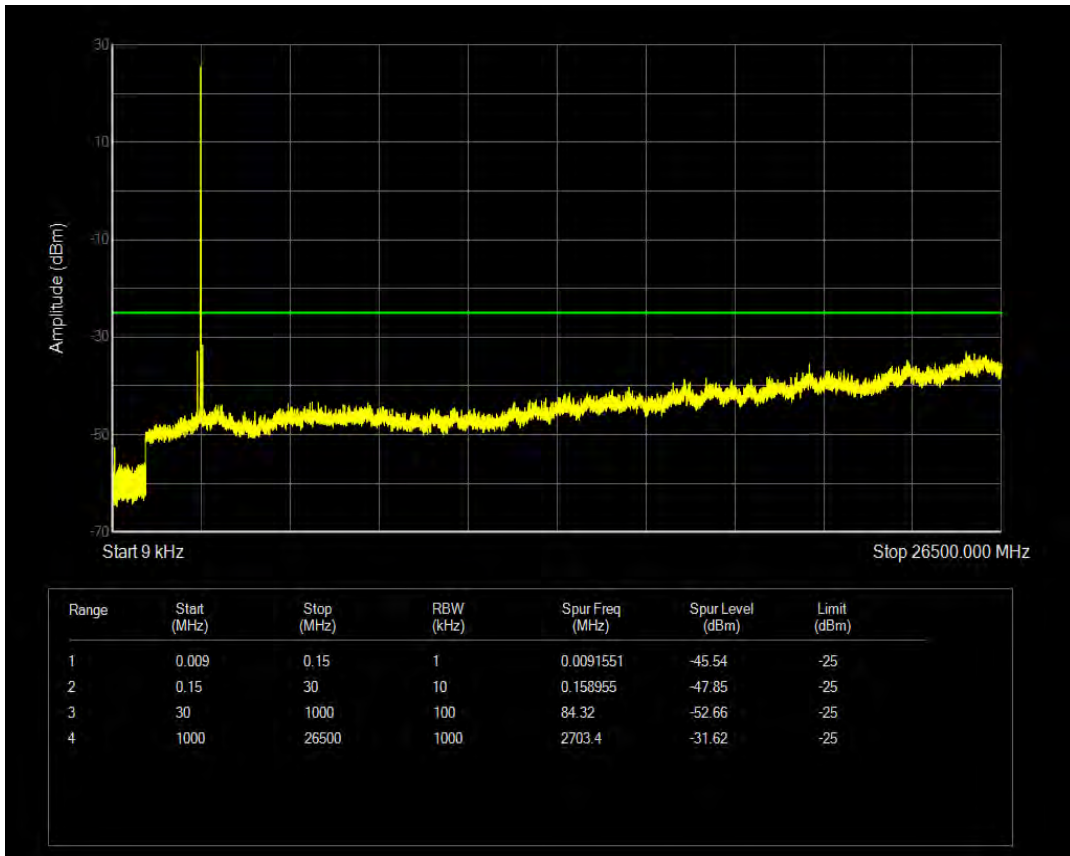

Band41 16QAM BW=10MHz Channel=41190 RB Size=1 Position=#0

Band41 QPSK BW=10MHz Channel=41190 RB Size=1 Position=#0