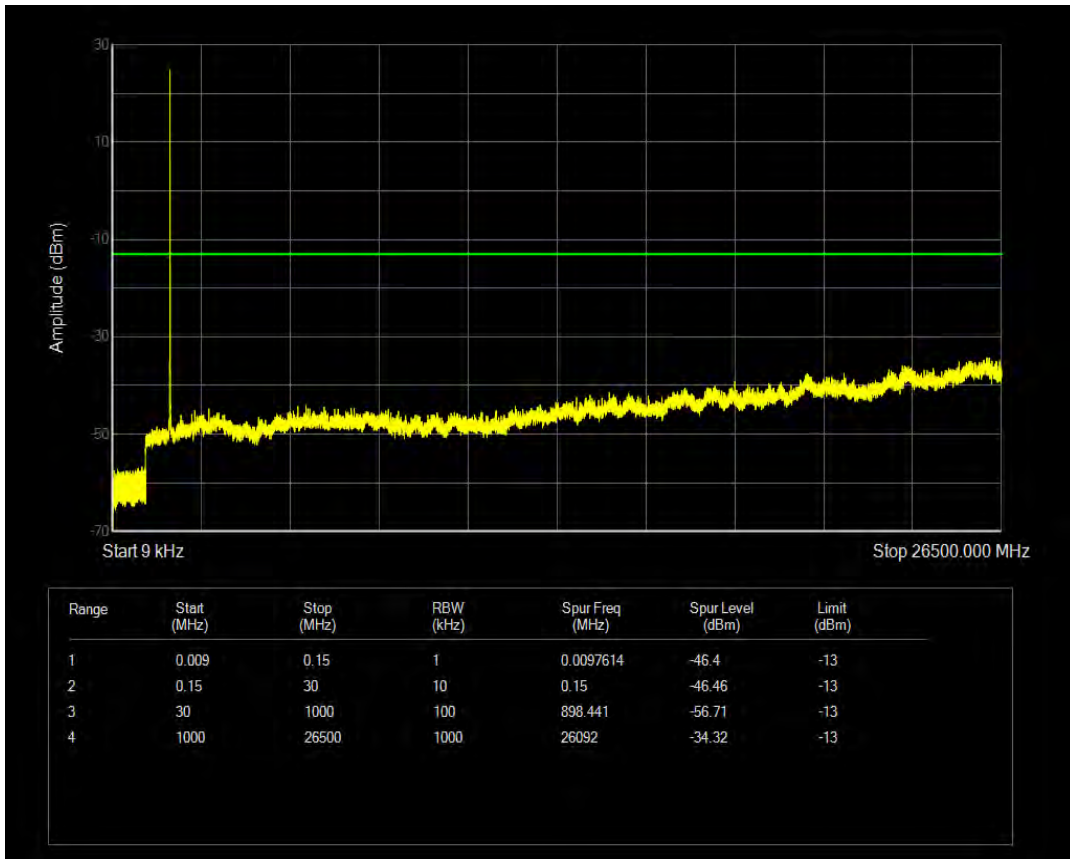

Band4 16QAM BW=5MHz Channel=20175 RB Size=25 Position=#0

Band4 16QAM BW=5MHz Channel=20175 RB Size=1 Position=#0