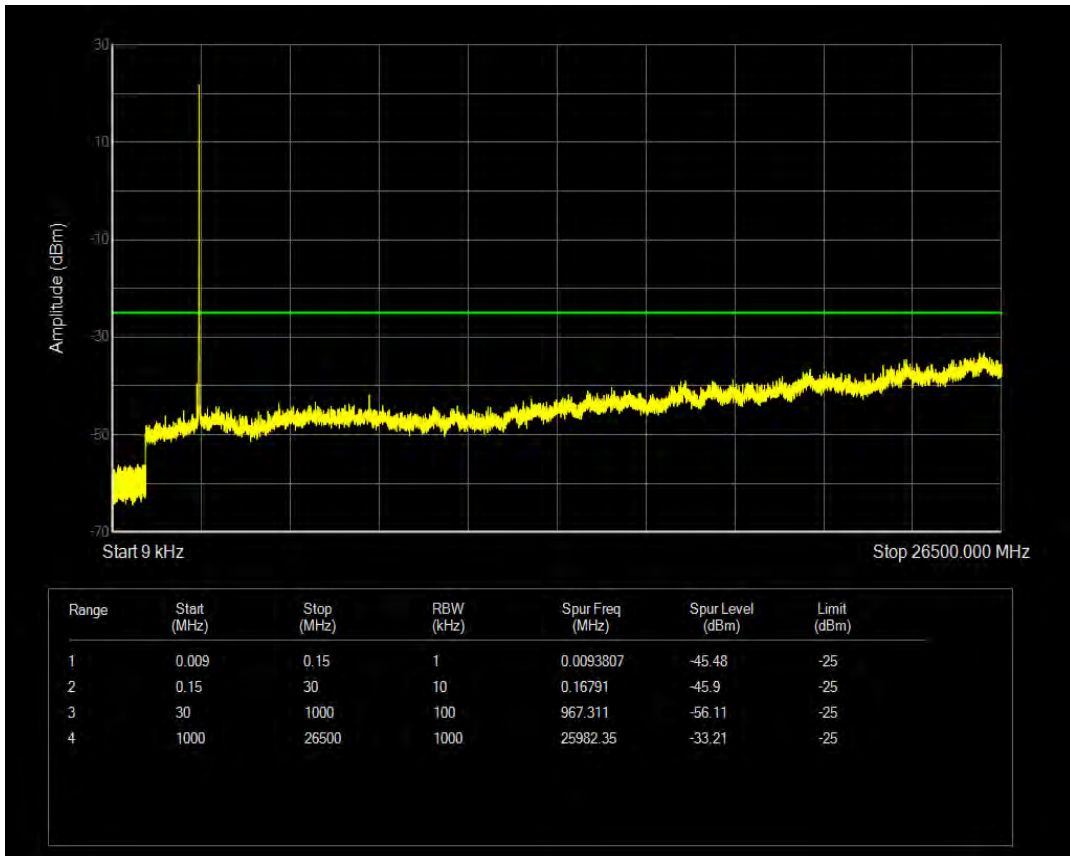

Band41 16QAM BW=5MHz Channel=40665 RB Size=1 Position=#0

Band41 QPSK BW=5MHz Channel=40665 RB Size=25 Position=#0