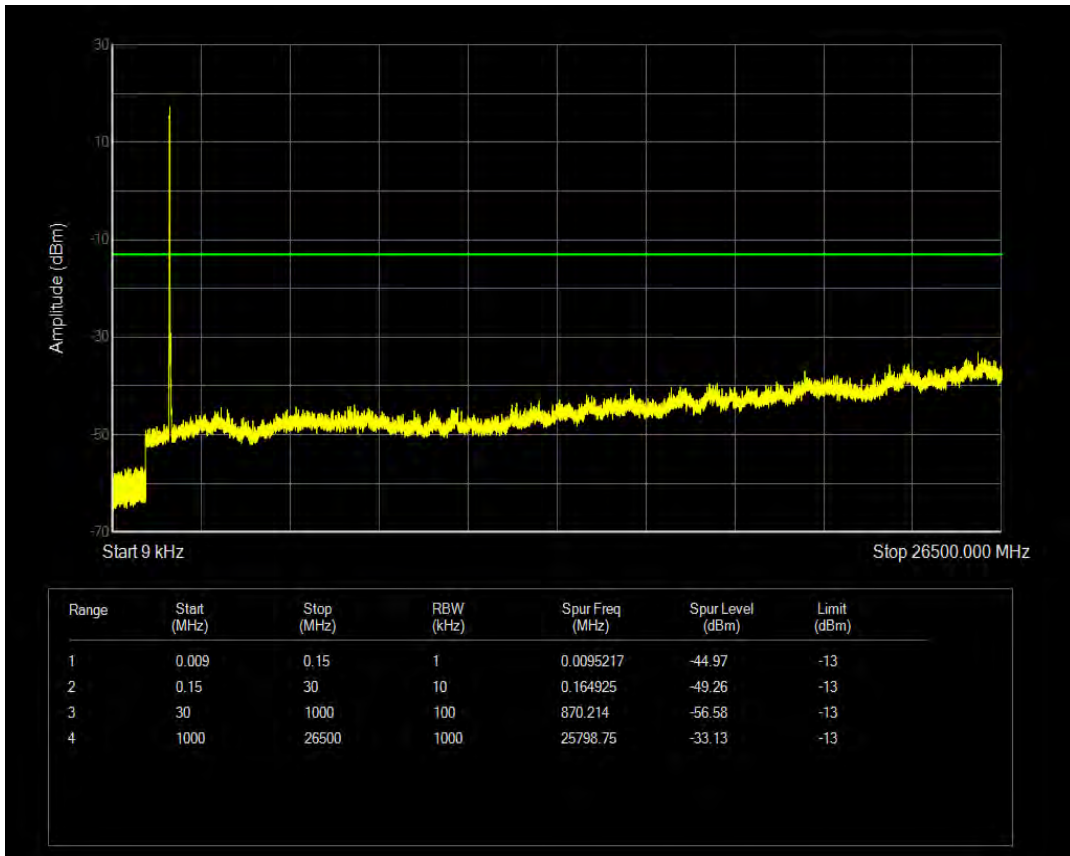

Band4 16QAM BW=20MHz Channel=20050 RB Size=1 Position=#0

Band4 QPSK BW=20MHz Channel=20050 RB Size=100 Position=#0