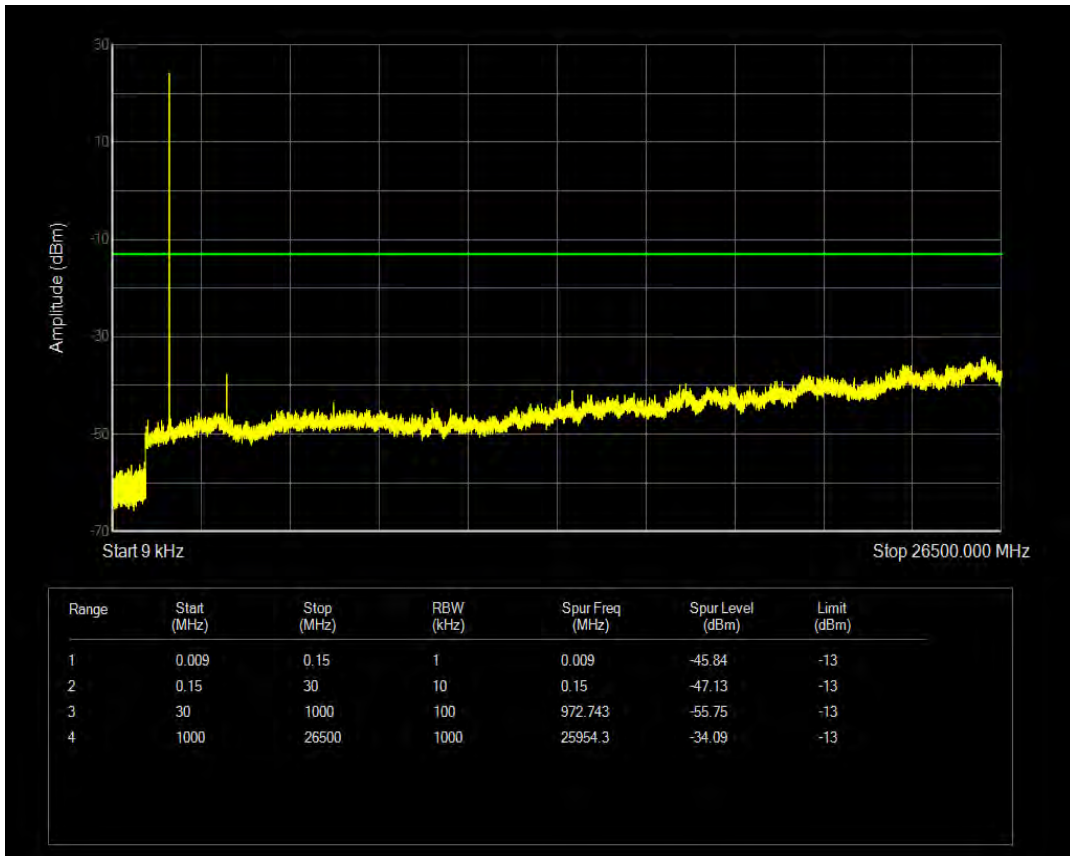

Band66 16QAM BW=1.4MHz Channel=131979 RB Size=6 Position=#0

Band66 16QAM BW=1.4MHz Channel=131979 RB Size=1 Position=#0