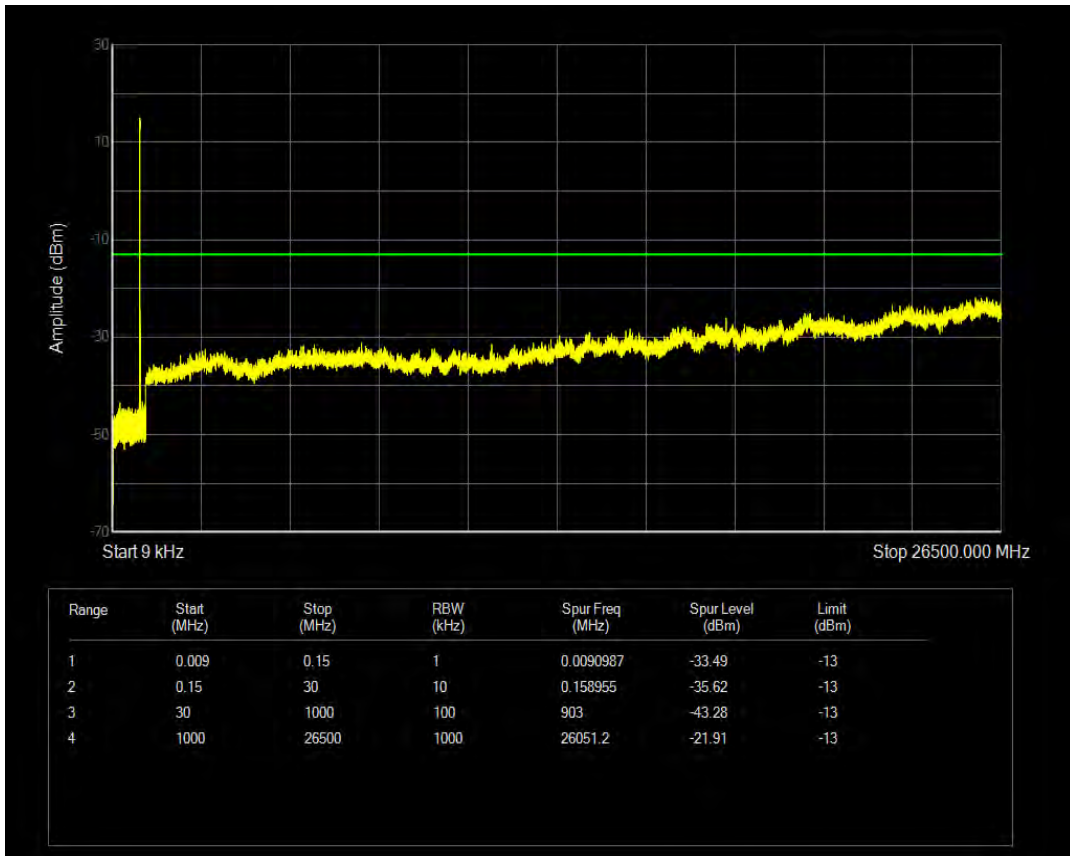

Band5 16QAM BW=1.4MHz Channel=20643 RB Size=6 Position=#0

Band5 QPSK BW=3MHz Channel=20415 RB Size=15 Position=#0

Band5 16QAM BW=3MHz Channel=20415 RB Size=1 Position=#0

Band5 16QAM BW=3MHz Channel=20415 RB Size=15 Position=#0