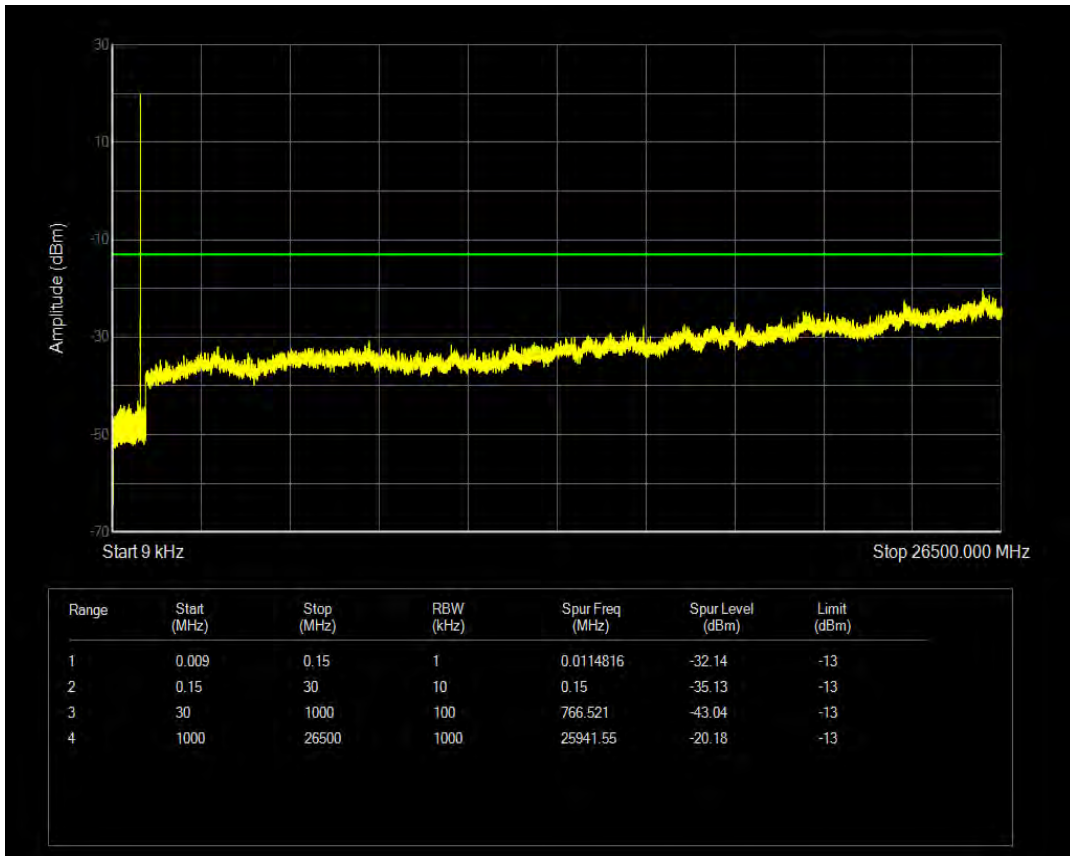

Band5 QPSK BW=1.4MHz Channel=20525 RB Size=1 Position=#0

Band5 QPSK BW=1.4MHz Channel=20525 RB Size=6 Position=#0

Band5 16QAM BW=1.4MHz Channel=20525 RB Size=6 Position=#0

Band5 16QAM BW=1.4MHz Channel=20525 RB Size=1 Position=#0

Band5 QPSK BW=1.4MHz Channel=20643 RB Size=1 Position=#0

Band5 QPSK BW=1.4MHz Channel=20643 RB Size=6 Position=#0

Band5 16QAM BW=1.4MHz Channel=20643 RB Size=1 Position=#0

Band5 QPSK BW=3MHz Channel=20415 RB Size=1 Position=#0