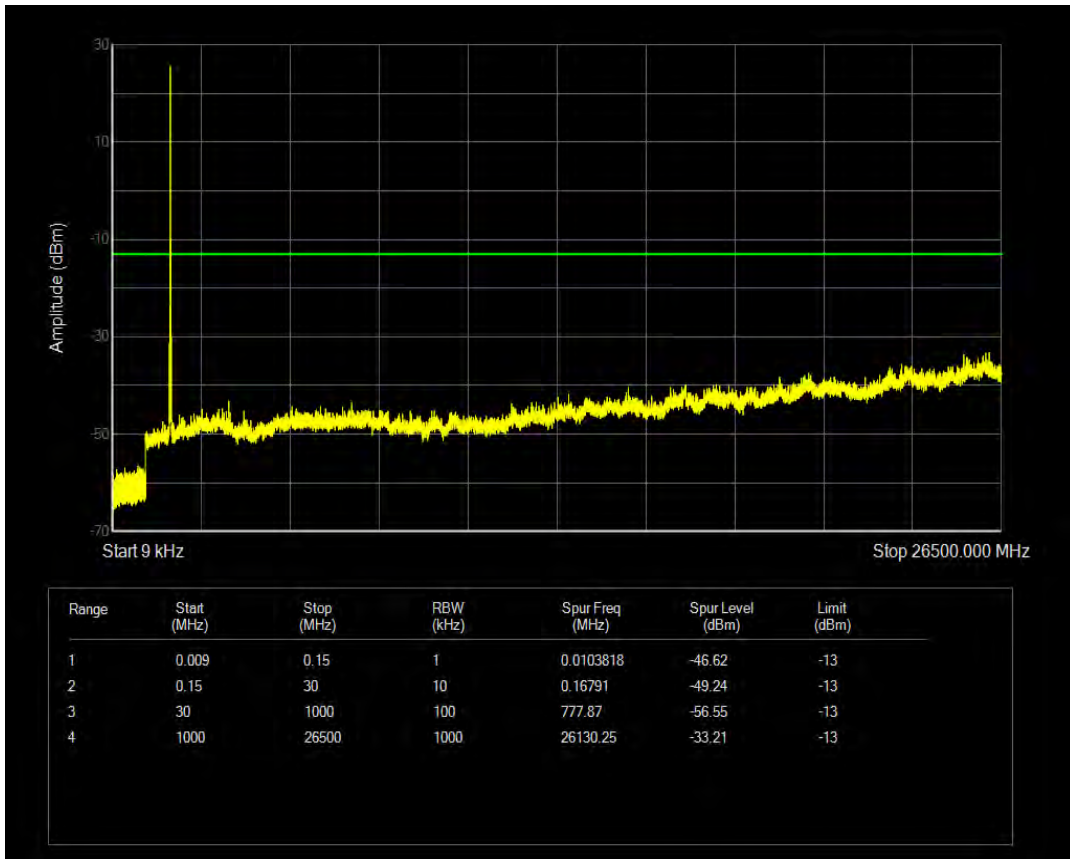

Band4 16QAM BW=15MHz Channel=20325 RB Size=75 Position=#0

Band4 16QAM BW=15MHz Channel=20325 RB Size=1 Position=#0