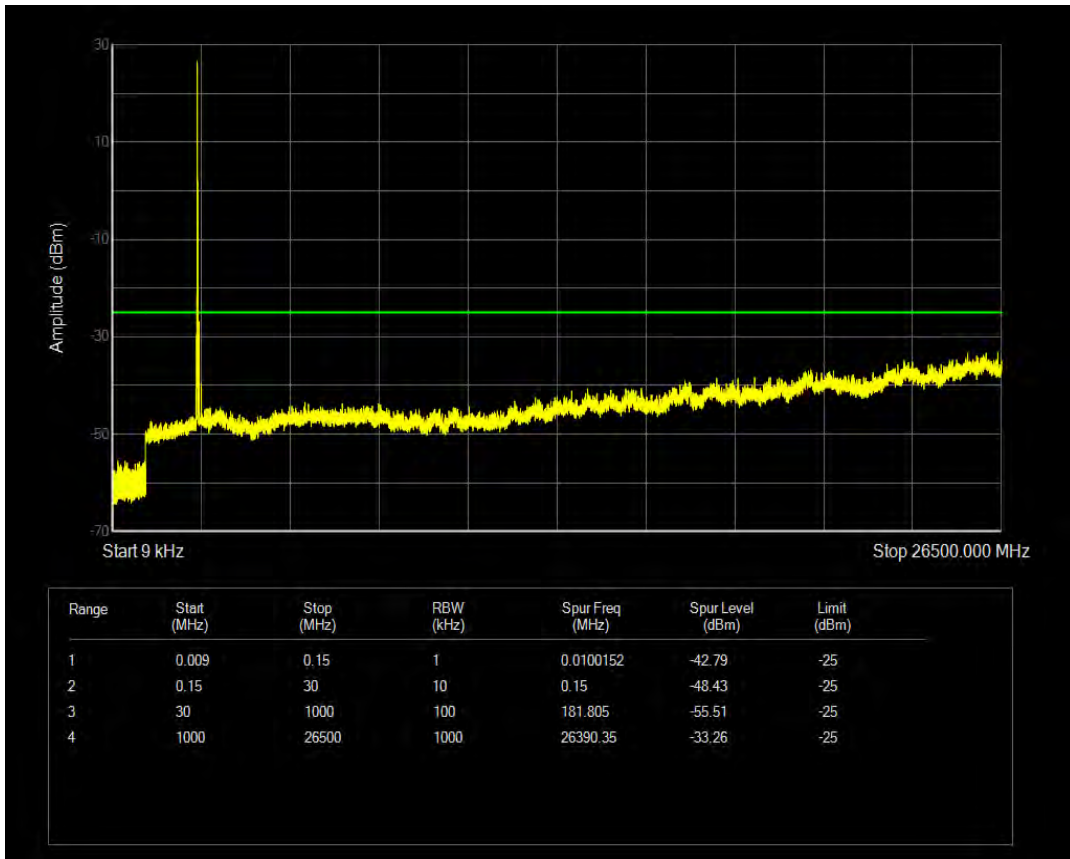

Band41 QPSK BW=20MHz Channel=40190 RB Size=100 Position=#0

Band41 QPSK BW=20MHz Channel=40190 RB Size=1 Position=#0