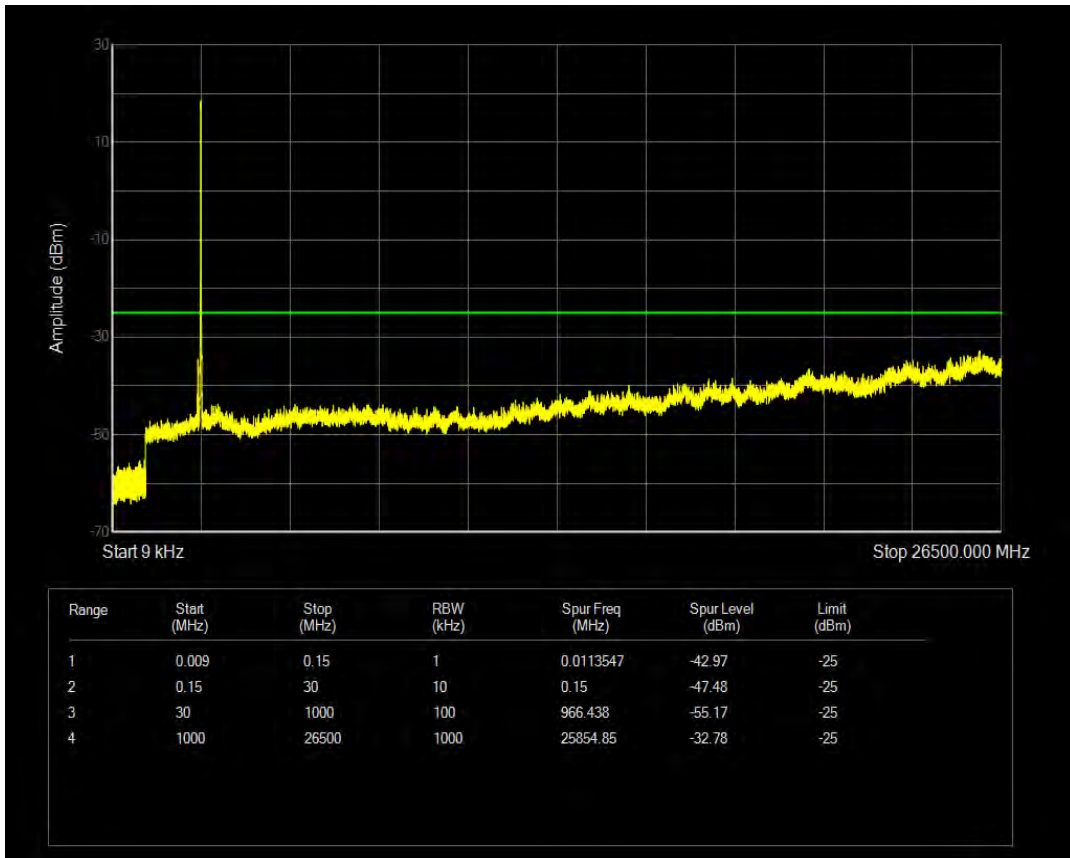

Band41 QPSK BW=10MHz Channel=41190 RB Size=50 Position=#0

Band41 QPSK BW=10MHz Channel=41190 RB Size=1 Position=#0

Band41 16QAM BW=10MHz Channel=41190 RB Size=1 Position=#0

Band41 16QAM BW=10MHz Channel=41190 RB Size=50 Position=#0