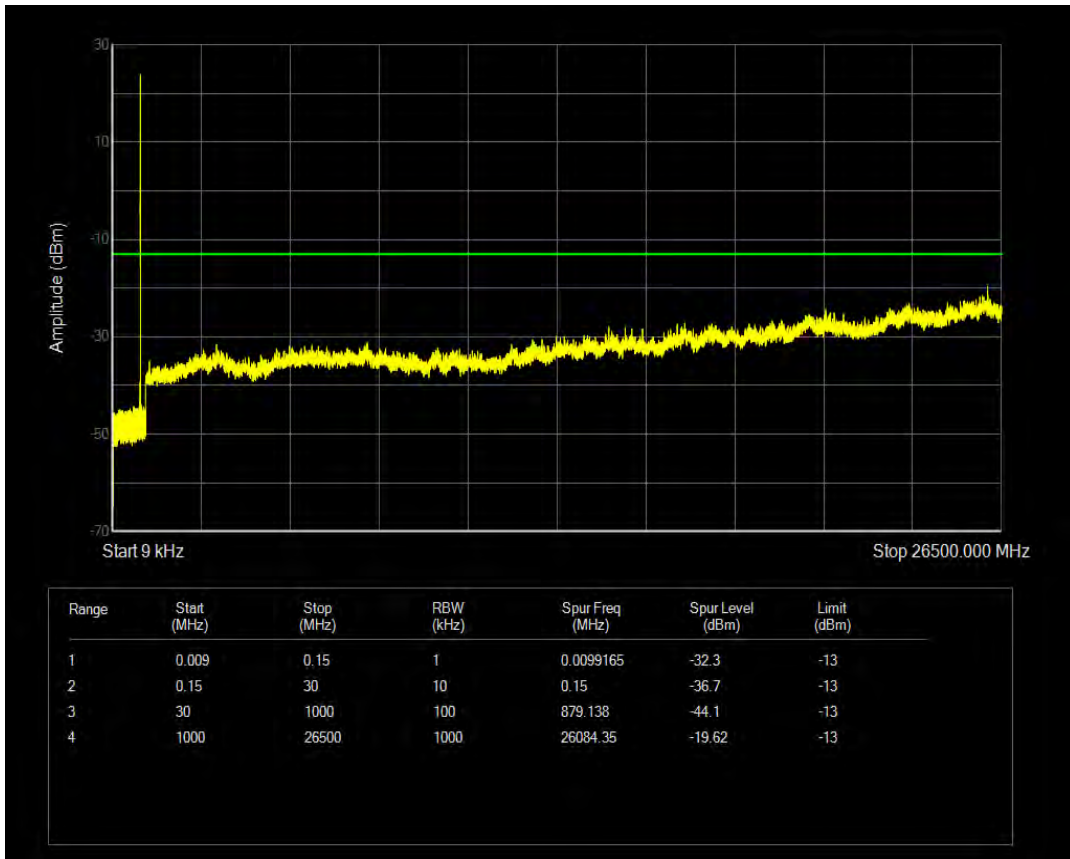

Band5 16QAM BW=3MHz Channel=20635 RB Size=15 Position=#0

Band5 16QAM BW=3MHz Channel=20635 RB Size=1 Position=#0