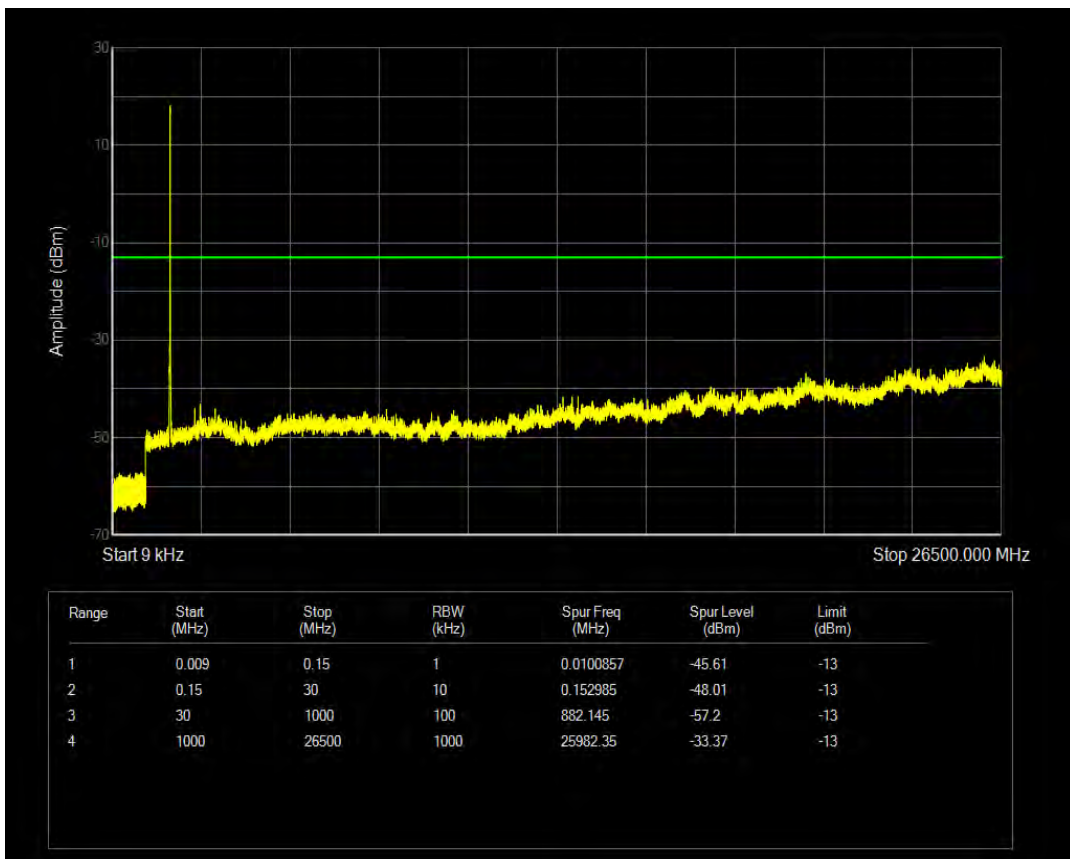

Band4 16QAM BW=10MHz Channel=20000 RB Size=50 Position=#0

Band4 QPSK BW=10MHz Channel=20175 RB Size=50 Position=#0

Band4 16QAM BW=10MHz Channel=20175 RB Size=1 Position=#0

Band4 16QAM BW=10MHz Channel=20175 RB Size=50 Position=#0