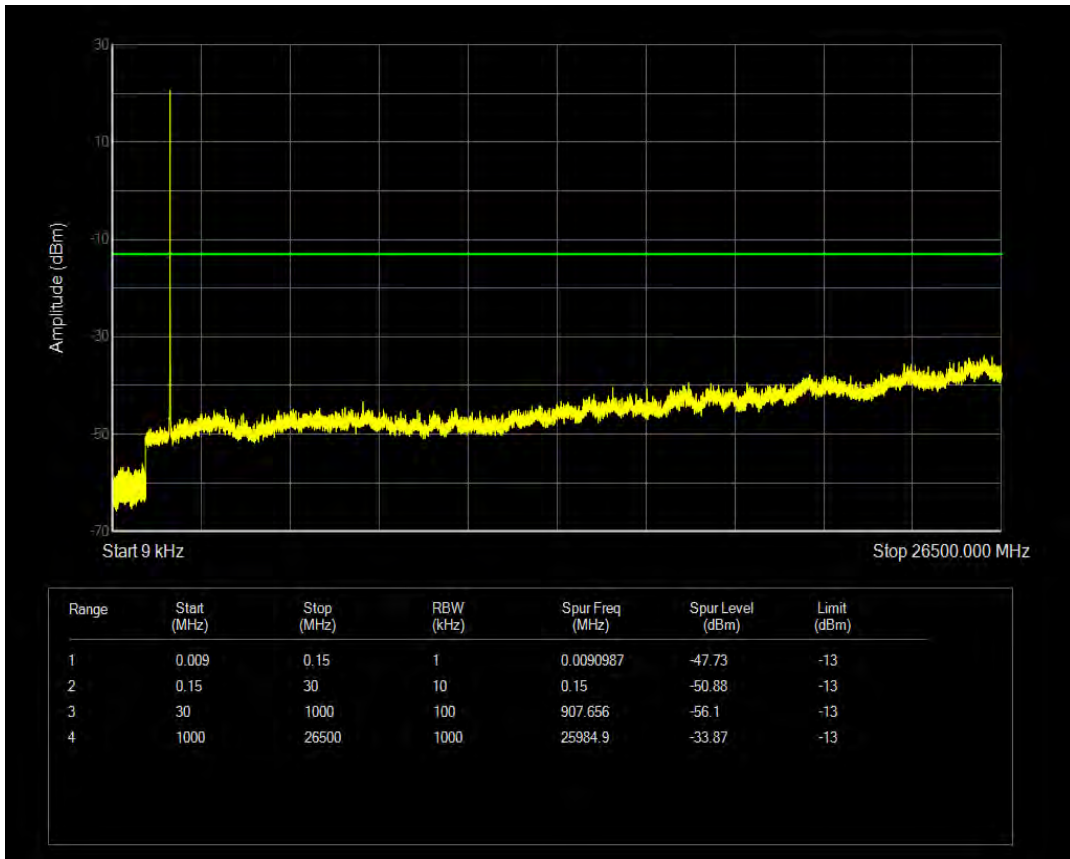

Band4 16QAM BW=3MHz Channel=20175 RB Size=15 Position=#0

Band4 QPSK BW=3MHz Channel=20175 RB Size=15 Position=#0