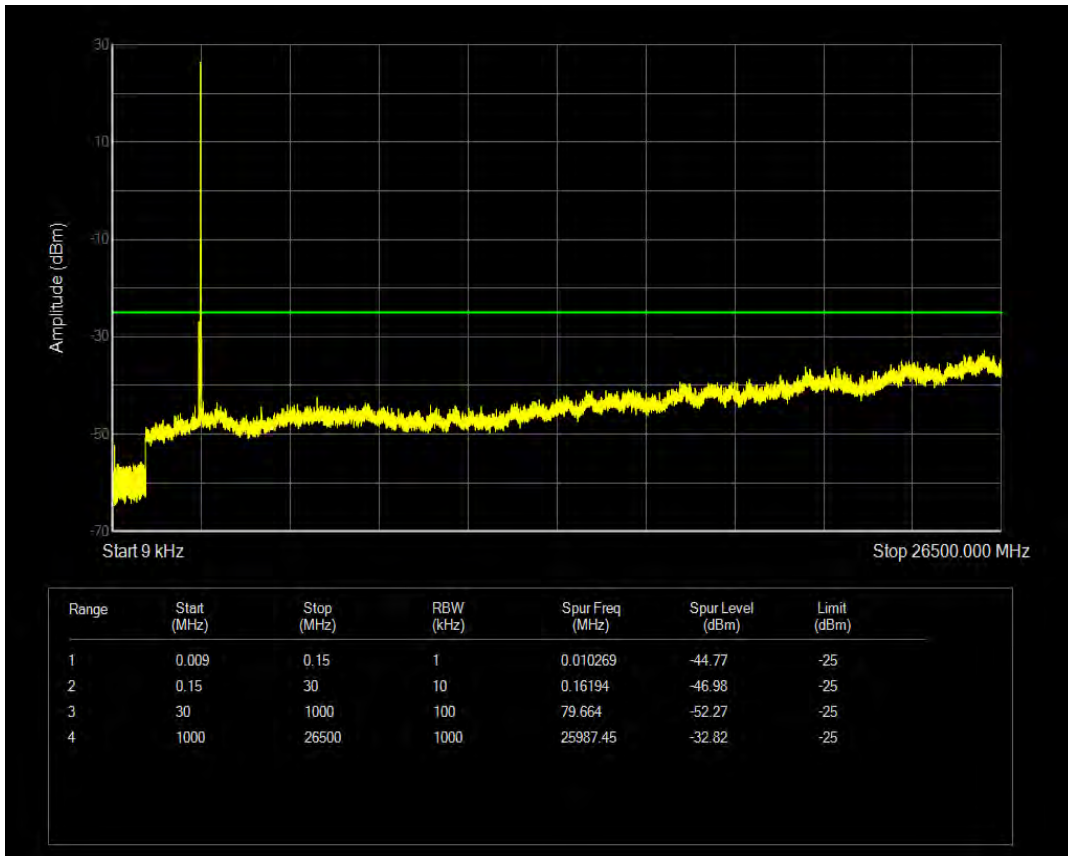

Band41 16QAM BW=15MHz Channel=41165 RB Size=75 Position=#0

Band41 16QAM BW=15MHz Channel=41165 RB Size=1 Position=#0