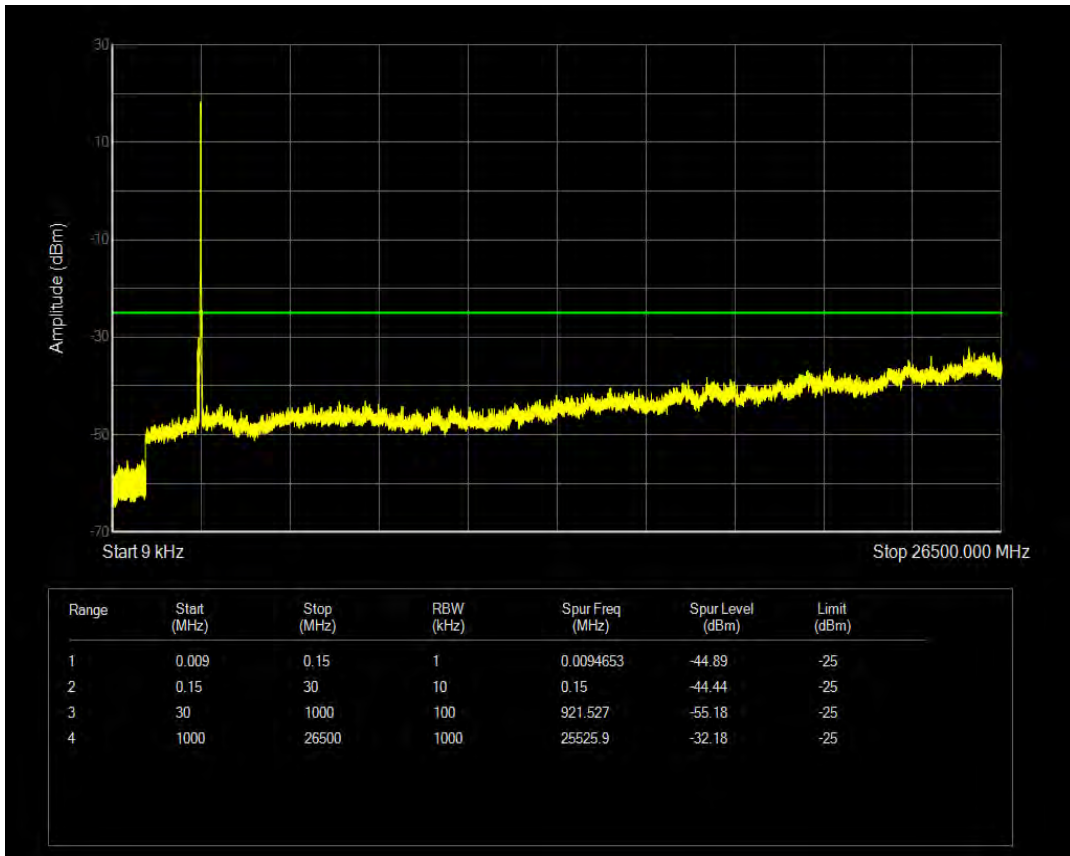

Band41 16QAM BW=15MHz Channel=41165 RB Size=1 Position=#0

Band41 QPSK BW=15MHz Channel=41165 RB Size=75 Position=#0