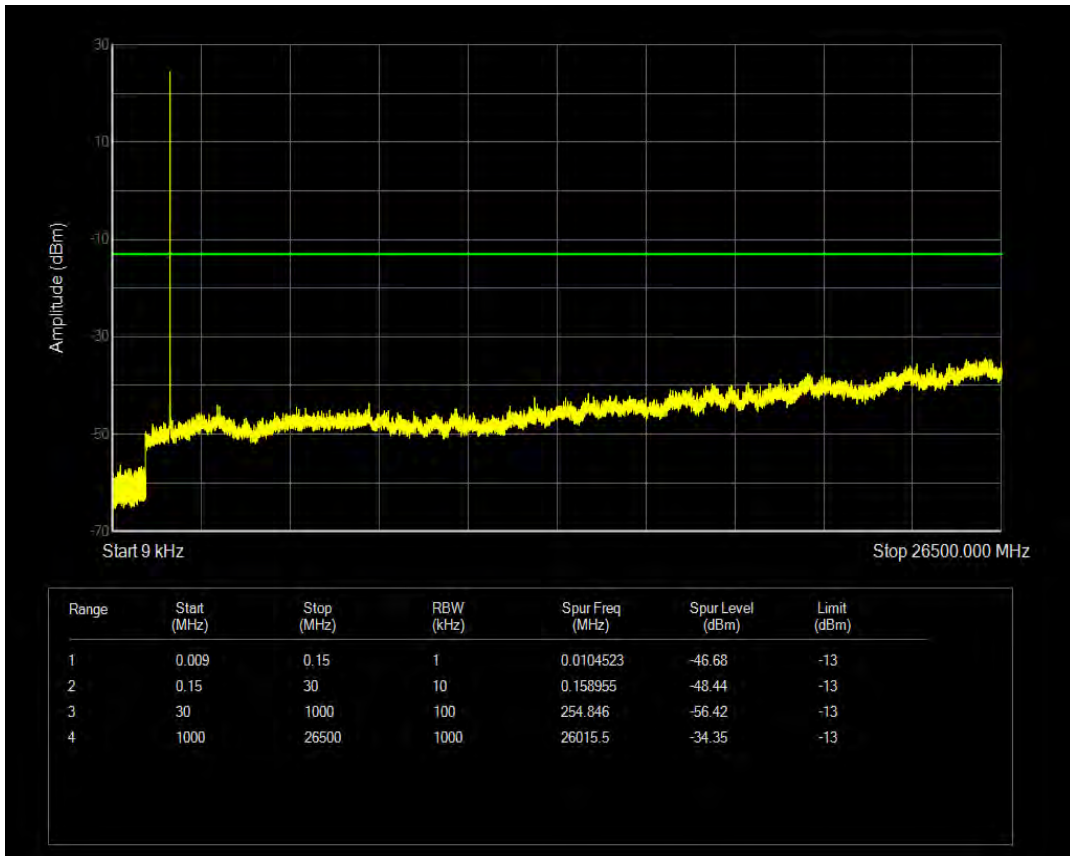

Band4 QPSK BW=1.4MHz Channel=20175 RB Size=6 Position=#0

Band4 QPSK BW=1.4MHz Channel=20175 RB Size=1 Position=#0