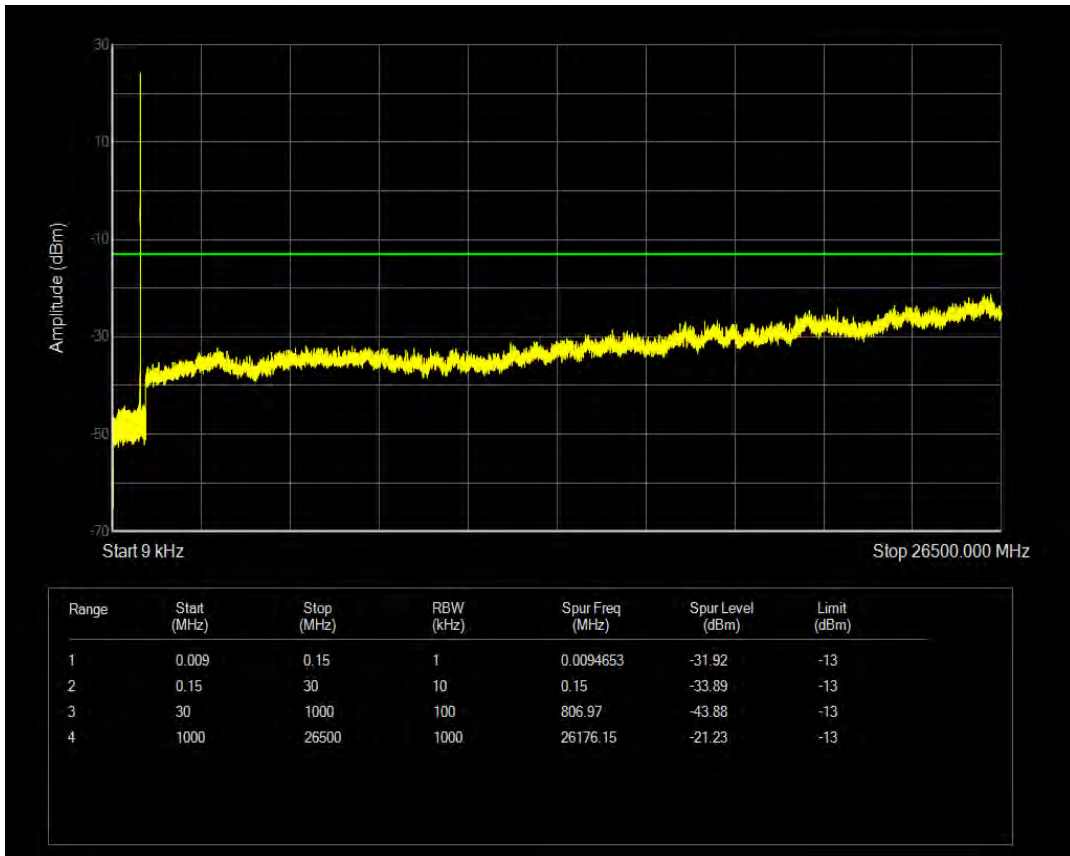

Band5 QPSK BW=3MHz Channel=20635 RB Size=15 Position=#0

Band5 QPSK BW=3MHz Channel=20635 RB Size=1 Position=#0