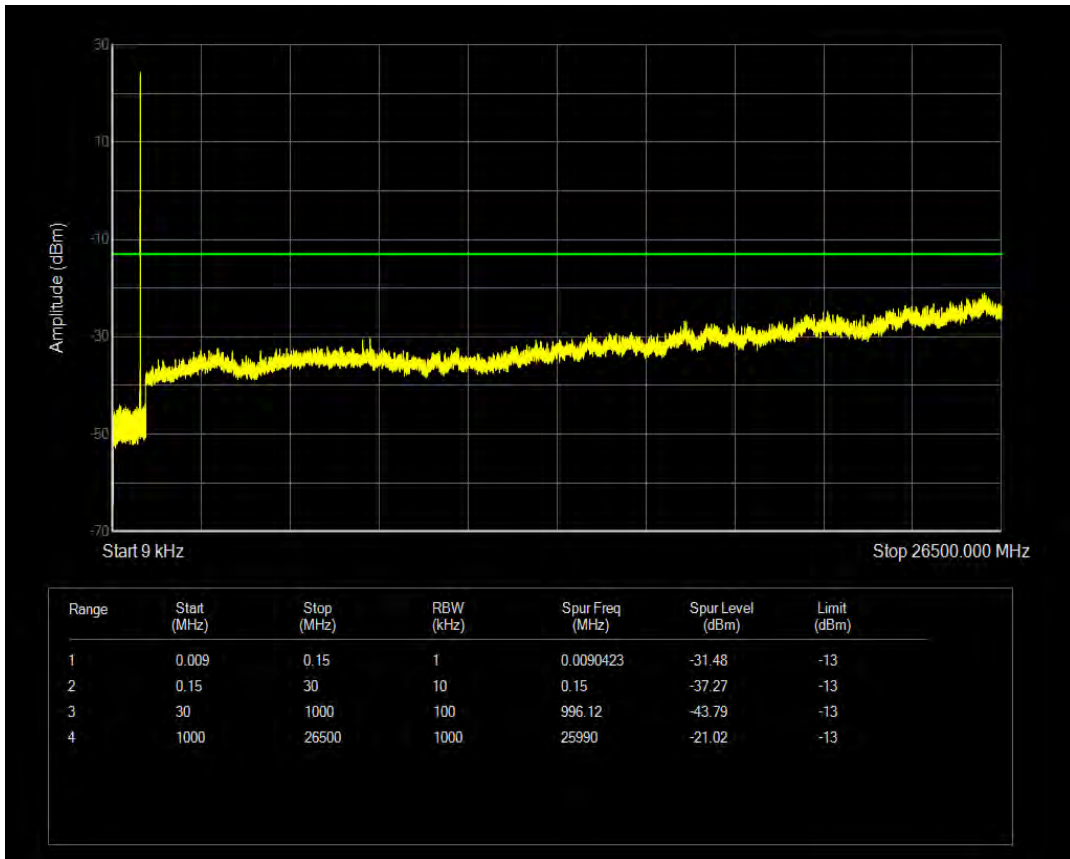

Band5 QPSK BW=5MHz Channel=20525 RB Size=1 Position=#0

Band5 QPSK BW=5MHz Channel=20525 RB Size=25 Position=#0

Band5 16QAM BW=5MHz Channel=20525 RB Size=1 Position=#0

Band5 16QAM BW=5MHz Channel=20525 RB Size=25 Position=#0

Band5 QPSK BW=5MHz Channel=20625 RB Size=1 Position=#0

Band5 QPSK BW=5MHz Channel=20625 RB Size=25 Position=#0

Band5 16QAM BW=5MHz Channel=20625 RB Size=1 Position=#0

Band5 16QAM BW=5MHz Channel=20625 RB Size=25 Position=#0