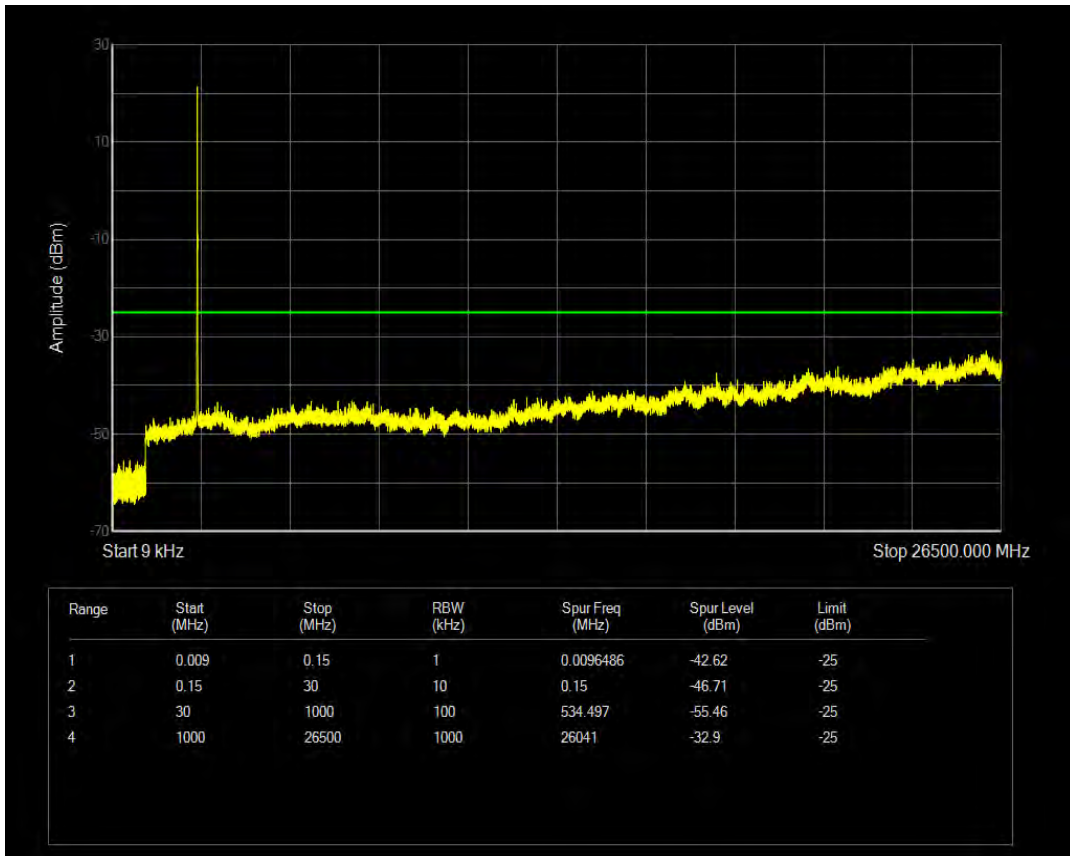

Band41 QPSK BW=5MHz Channel=40115 RB Size=1 Position=#0

Band41 QPSK BW=5MHz Channel=40115 RB Size=25 Position=#0