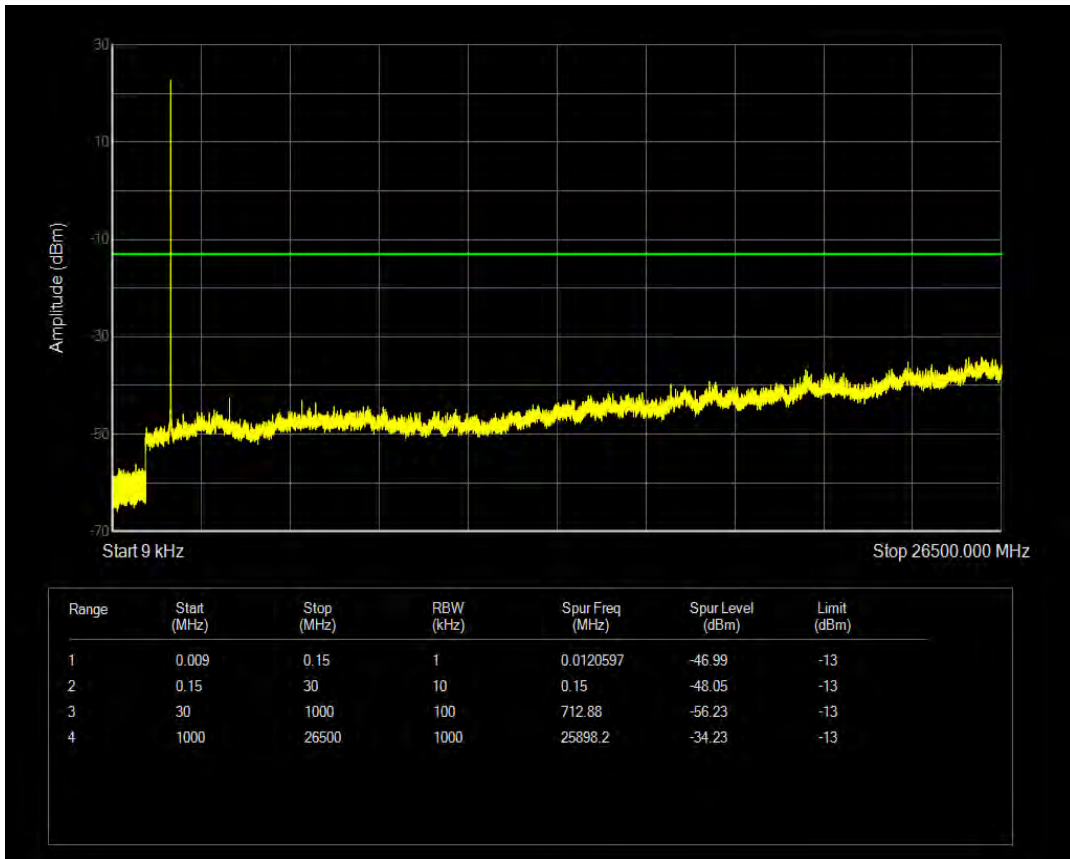

Band4 QPSK BW=5MHz Channel=19975 RB Size=1 Position=#0

Band4 16QAM BW=3MHz Channel=20385 RB Size=1 Position=#0