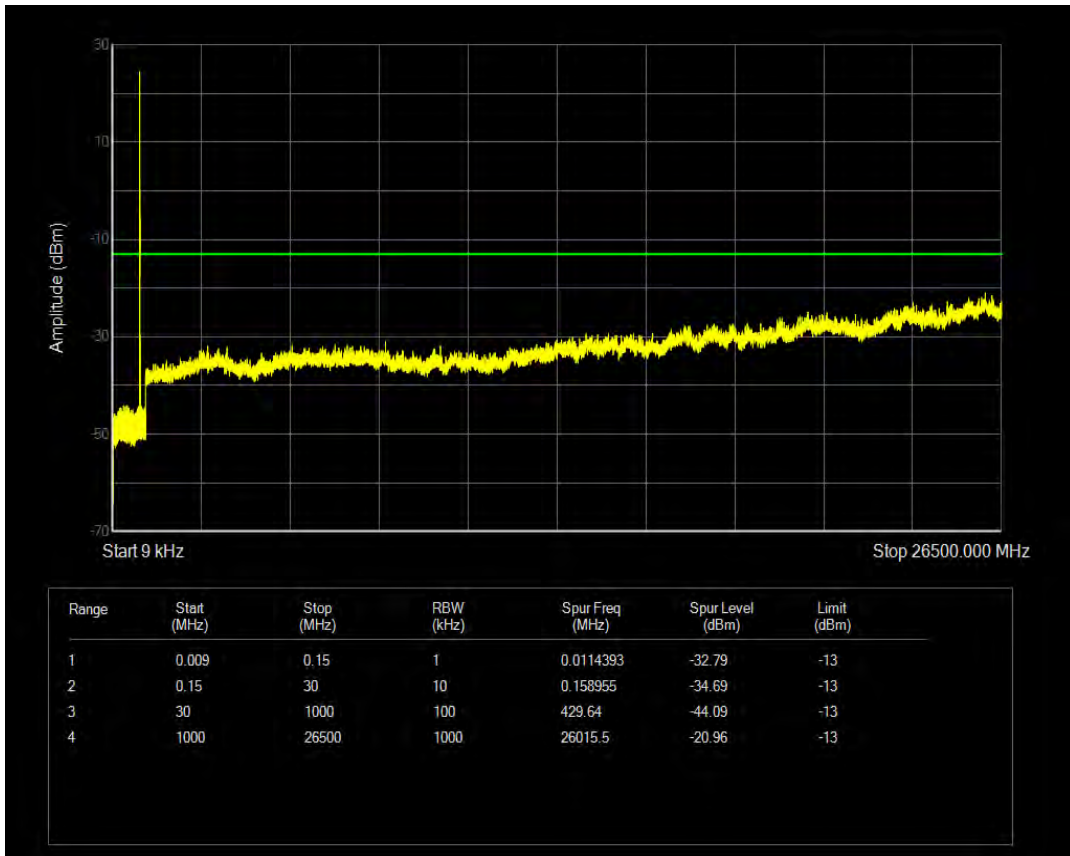

Band5 16QAM BW=3MHz Channel=20415 RB Size=15 Position=#0

Band5 16QAM BW=3MHz Channel=20415 RB Size=1 Position=#0