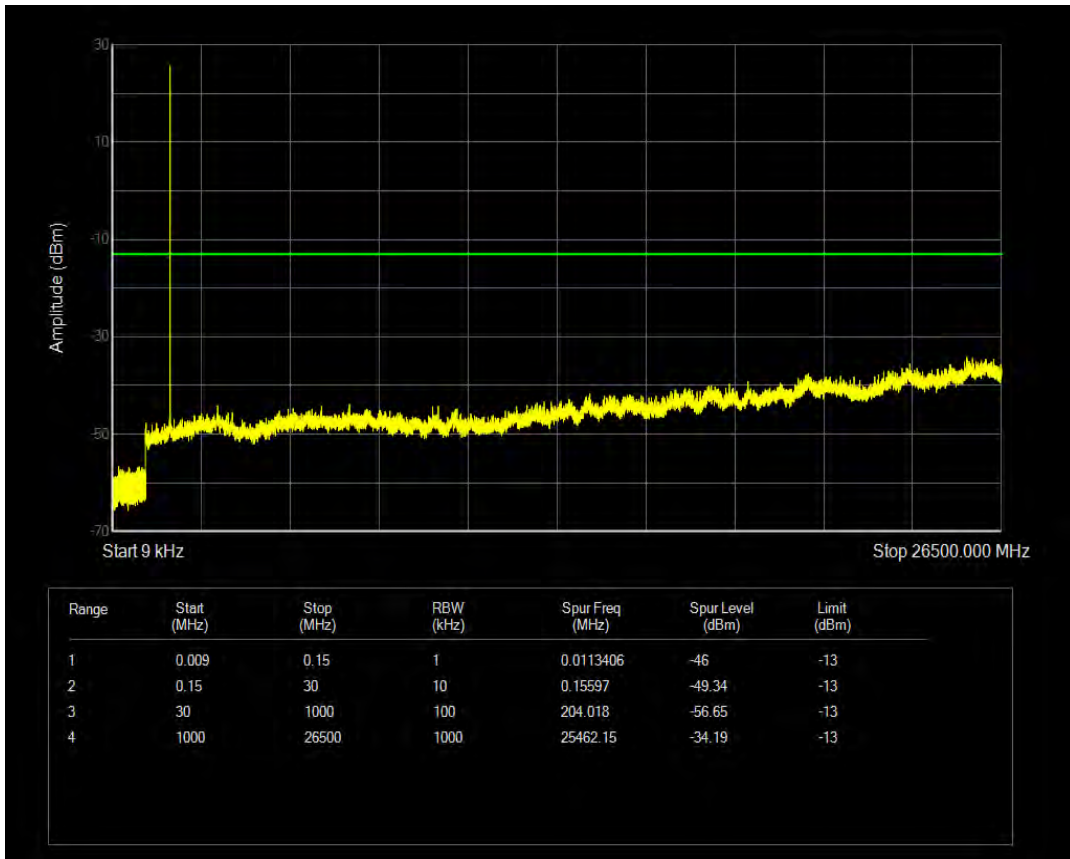

Band4 QPSK BW=1.4MHz Channel=19957 RB Size=1 Position=#0

Band4 QPSK BW=1.4MHz Channel=19957 RB Size=6 Position=#0

Band4 16QAM BW=1.4MHz Channel=19957 RB Size=1 Position=#0

Band4 16QAM BW=1.4MHz Channel=19957 RB Size=6 Position=#0

Band4 QPSK BW=1.4MHz Channel=20175 RB Size=1 Position=#0

Band4 QPSK BW=1.4MHz Channel=20175 RB Size=6 Position=#0

Band4 16QAM BW=1.4MHz Channel=20175 RB Size=1 Position=#0

Band4 16QAM BW=1.4MHz Channel=20175 RB Size=6 Position=#0