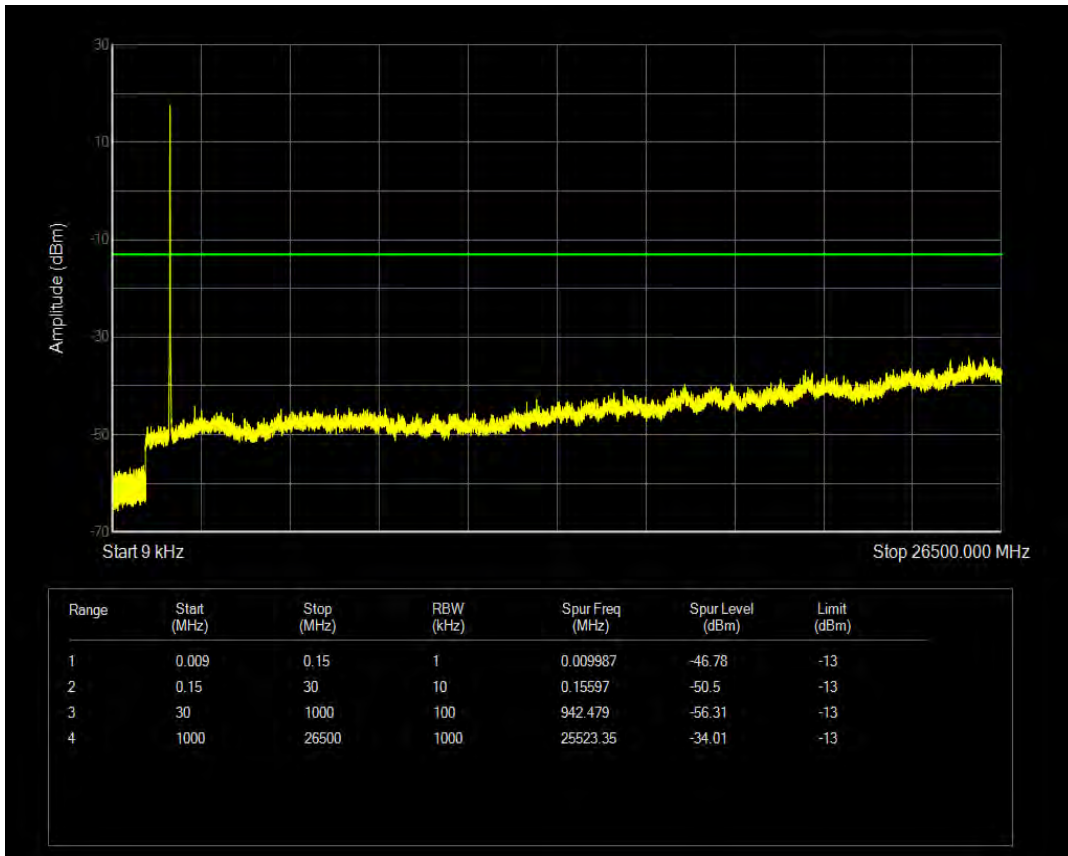

Band4 QPSK BW=15MHz Channel=20175 RB Size=1 Position=#0

Band4 QPSK BW=15MHz Channel=20175 RB Size=75 Position=#0

Band4 16QAM BW=15MHz Channel=20175 RB Size=1 Position=#0

Band4 16QAM BW=15MHz Channel=20175 RB Size=75 Position=#0