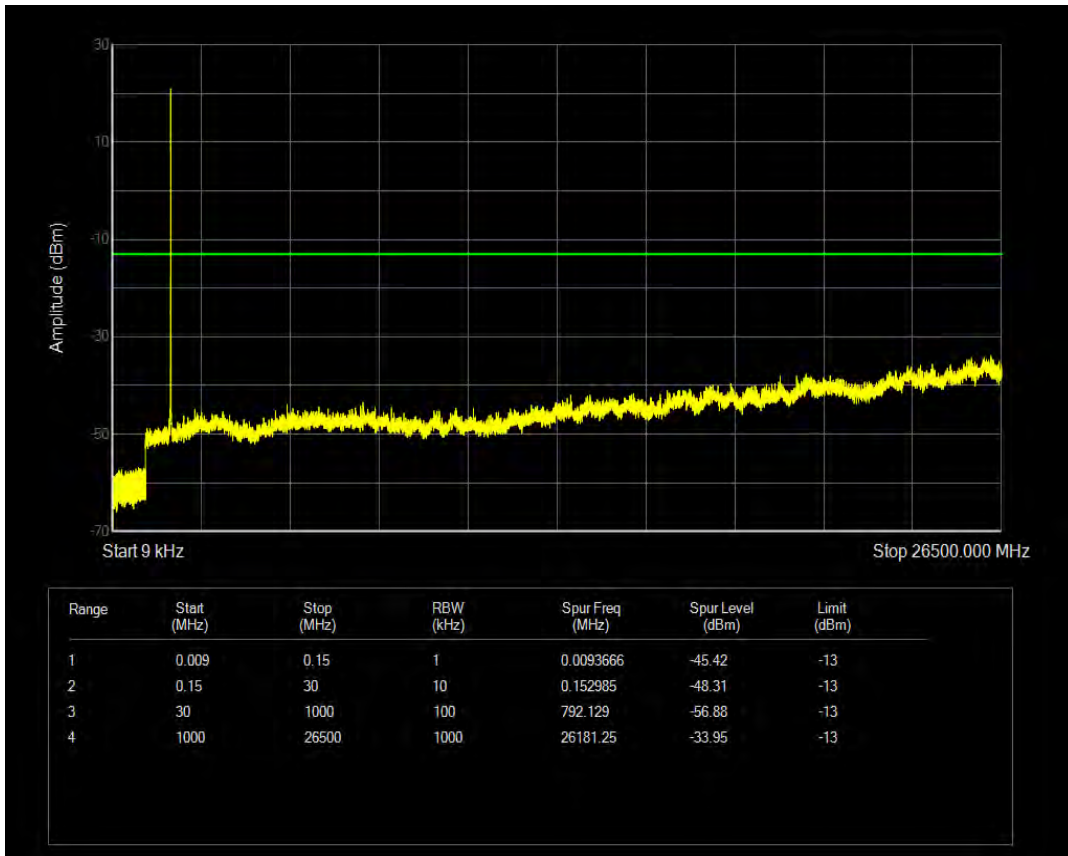

Band4 QPSK BW=5MHz Channel=19975 RB Size=25 Position=#0

Band4 16QAM BW=3MHz Channel=20385 RB Size=15 Position=#0