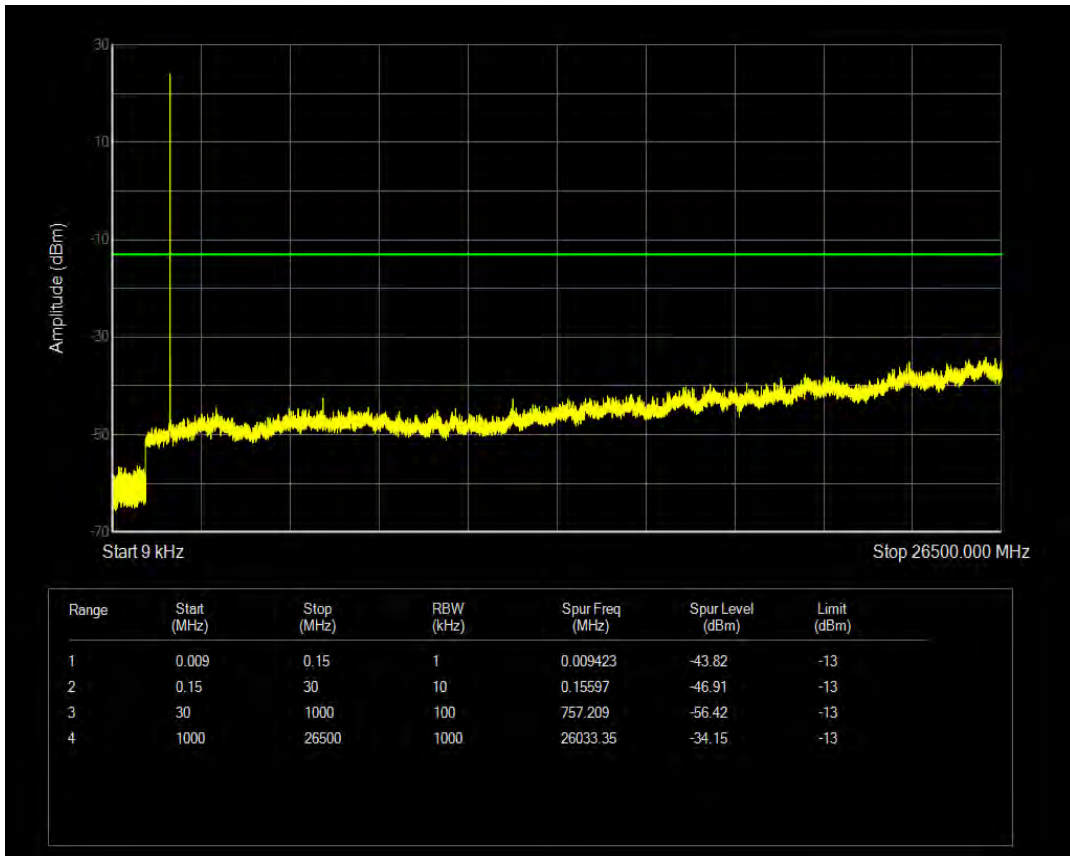

Band4 QPSK BW=1.4MHz Channel=19957 RB Size=1 Position=#0

Band4 QPSK BW=1.4MHz Channel=19957 RB Size=6 Position=#0

Band4 16QAM BW=1.4MHz Channel=19957 RB Size=1 Position=#0

Band4 16QAM BW=1.4MHz Channel=19957 RB Size=6 Position=#0

Band4 QPSK BW=1.4MHz Channel=20175 RB Size=1 Position=#0

Band4 QPSK BW=1.4MHz Channel=20175 RB Size=6 Position=#0

Band4 16QAM BW=1.4MHz Channel=20175 RB Size=1 Position=#0

Band4 16QAM BW=1.4MHz Channel=20175 RB Size=6 Position=#0