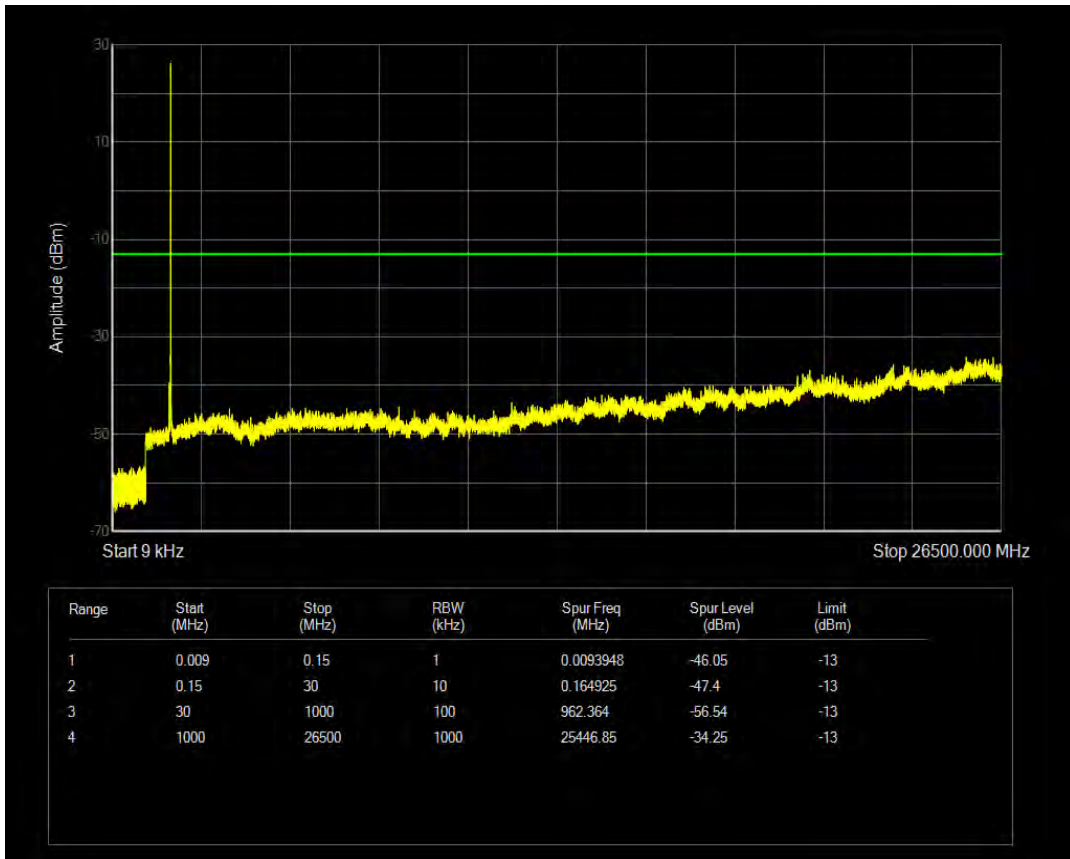

Band4 16QAM BW=5MHz Channel=20375 RB Size=25 Position=#0

Band4 16QAM BW=5MHz Channel=20375 RB Size=1 Position=#0