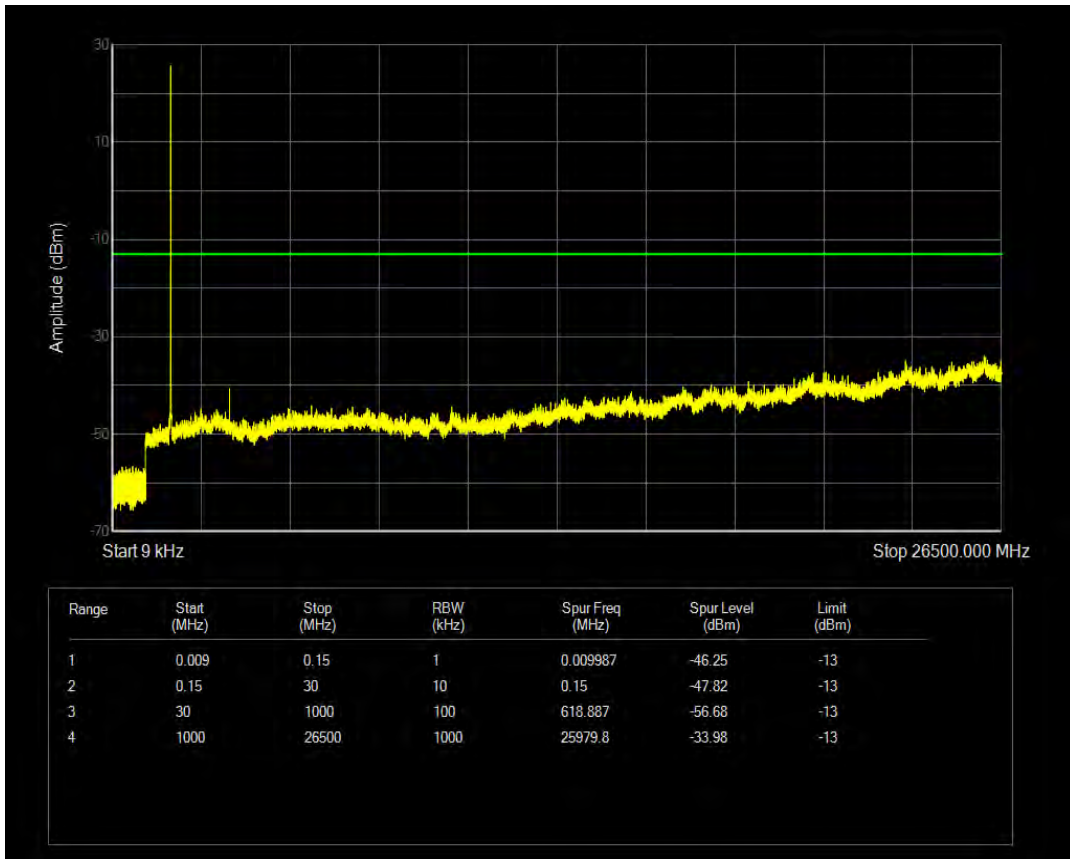

Band4 QPSK BW=3MHz Channel=20385 RB Size=15 Position=#0

Band4 QPSK BW=3MHz Channel=20385 RB Size=1 Position=#0