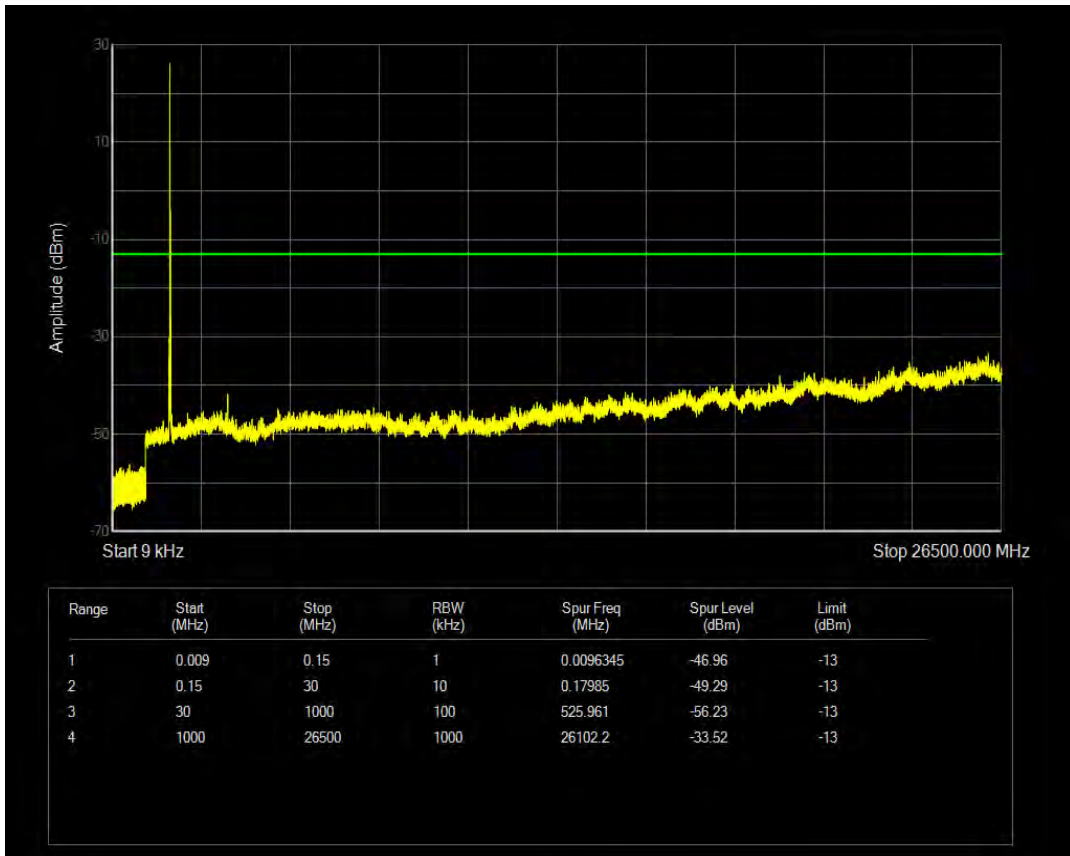

Band4 QPSK BW=15MHz Channel=20175 RB Size=75 Position=#0

Band4 QPSK BW=15MHz Channel=20175 RB Size=1 Position=#0