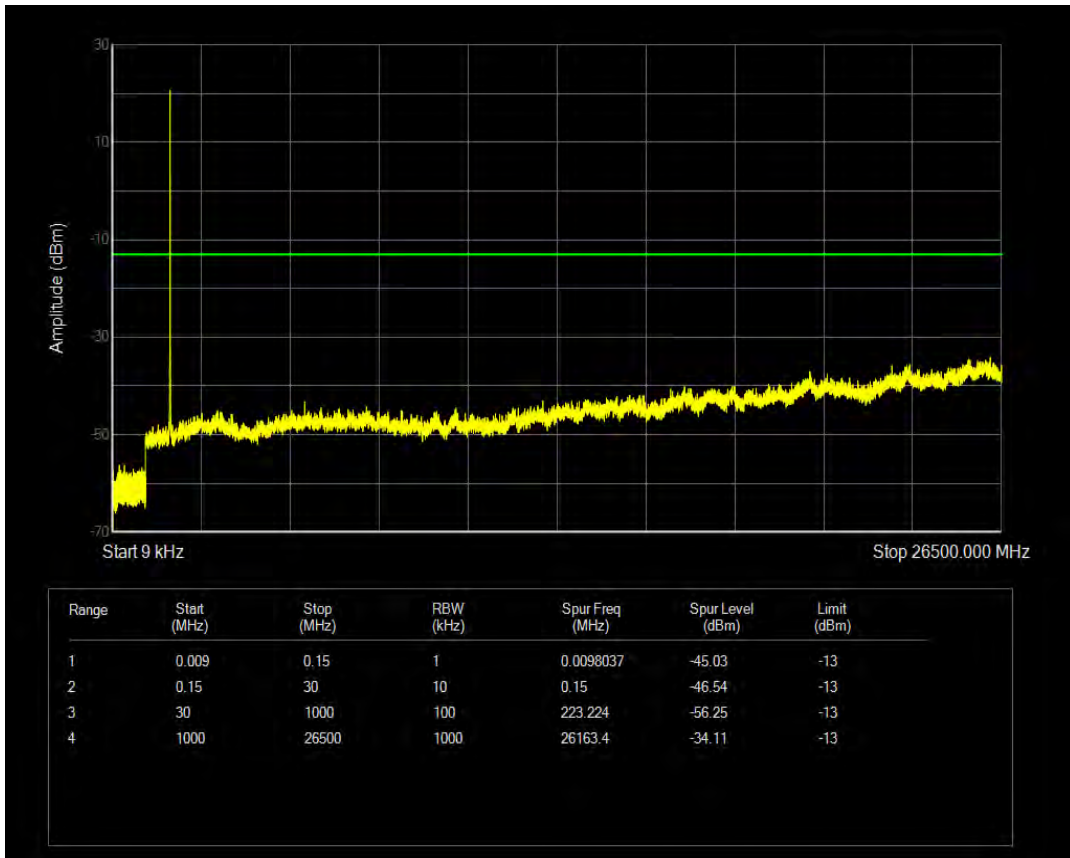

Band4 QPSK BW=5MHz Channel=20175 RB Size=1 Position=#0

Band4 QPSK BW=5MHz Channel=20175 RB Size=25 Position=#0

Band4 16QAM BW=5MHz Channel=20175 RB Size=1 Position=#0

Band4 16QAM BW=5MHz Channel=20175 RB Size=25 Position=#0