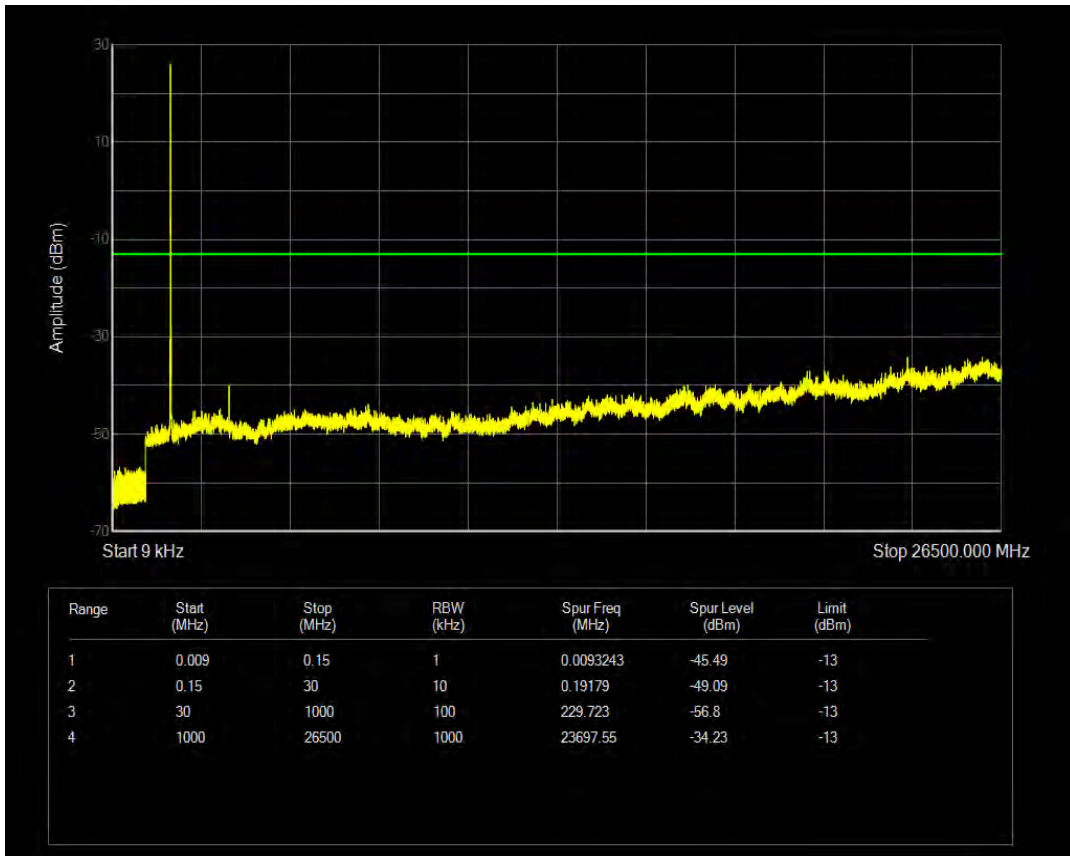

Band4 QPSK BW=10MHz Channel=20350 RB Size=50 Position=#0

Band4 QPSK BW=10MHz Channel=20350 RB Size=1 Position=#0