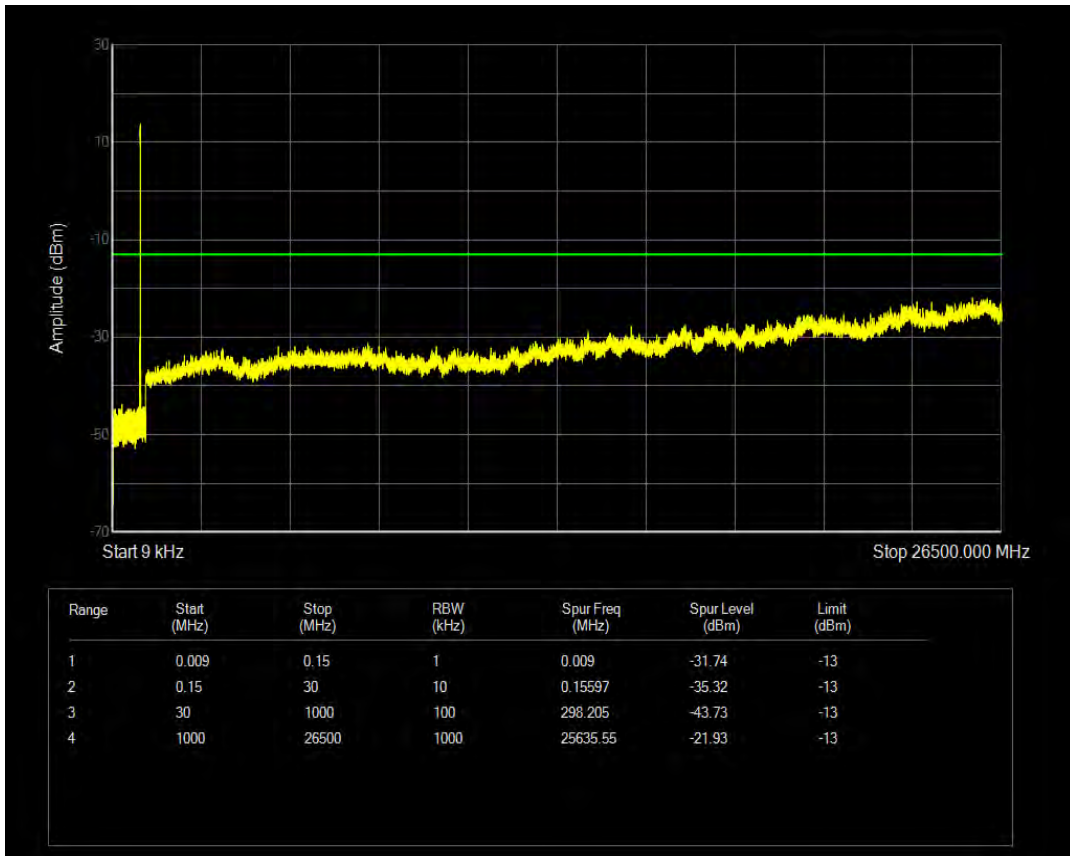

Band5 QPSK BW=5MHz Channel=20625 RB Size=1 Position=#0

Band5 QPSK BW=5MHz Channel=20625 RB Size=25 Position=#0

Band5 16QAM BW=5MHz Channel=20625 RB Size=1 Position=#0

Band5 16QAM BW=5MHz Channel=20625 RB Size=25 Position=#0