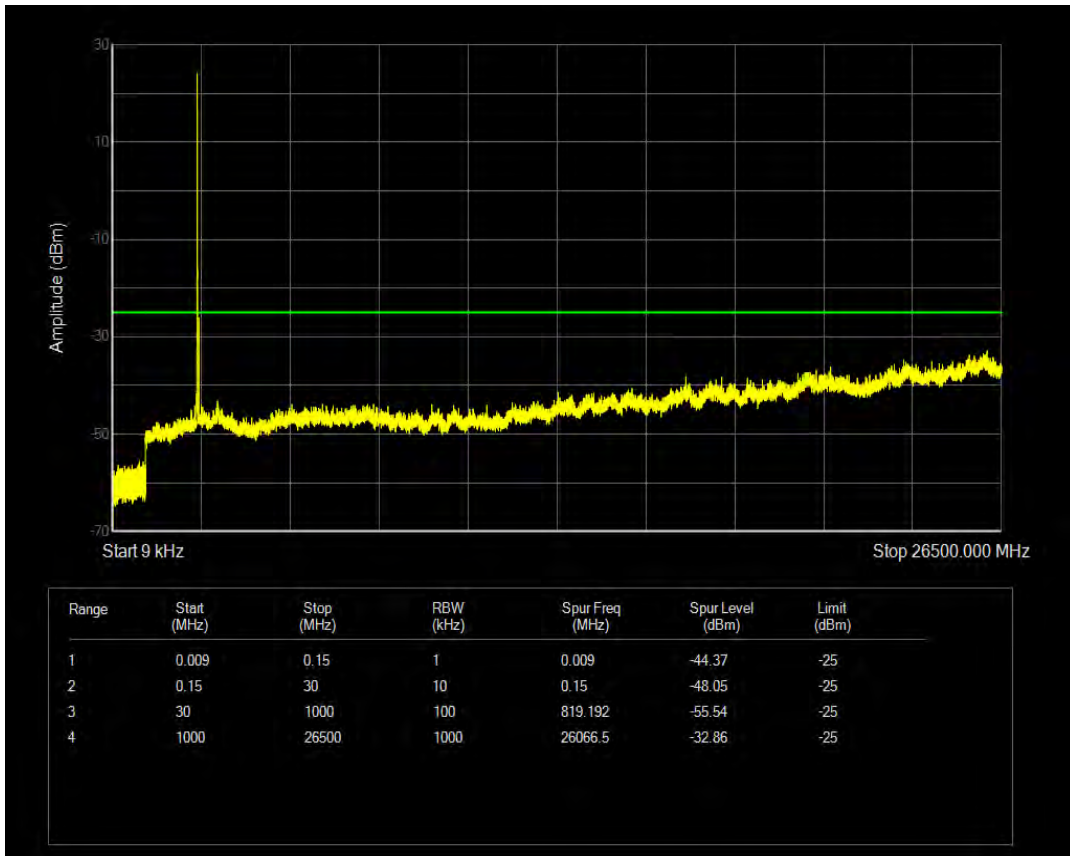

Band41 16QAM BW=10MHz Channel=40140 RB Size=50 Position=#0

Band41 16QAM BW=10MHz Channel=40140 RB Size=1 Position=#0