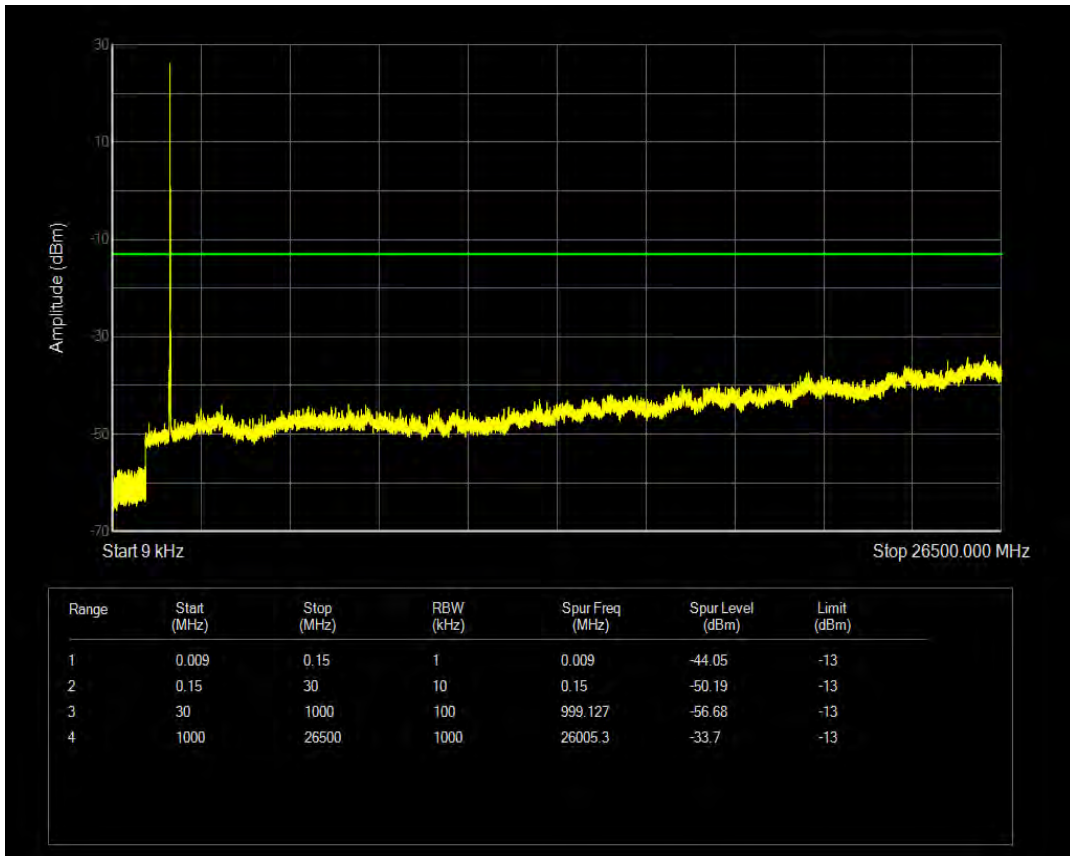

Band4 16QAM BW=10MHz Channel=20175 RB Size=50 Position=#0

Band4 16QAM BW=10MHz Channel=20175 RB Size=1 Position=#0