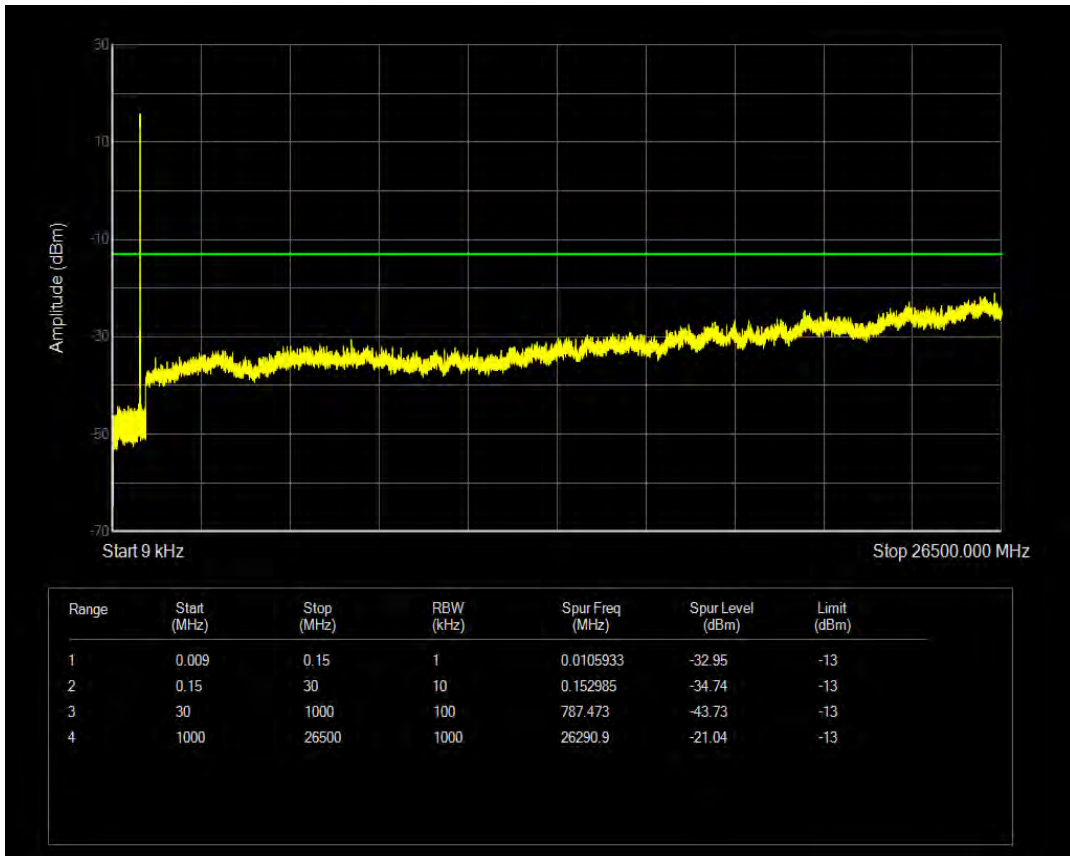

Band5 16QAM BW=3MHz Channel=20525 RB Size=15 Position=#0

Band5 QPSK BW=3MHz Channel=20525 RB Size=15 Position=#0