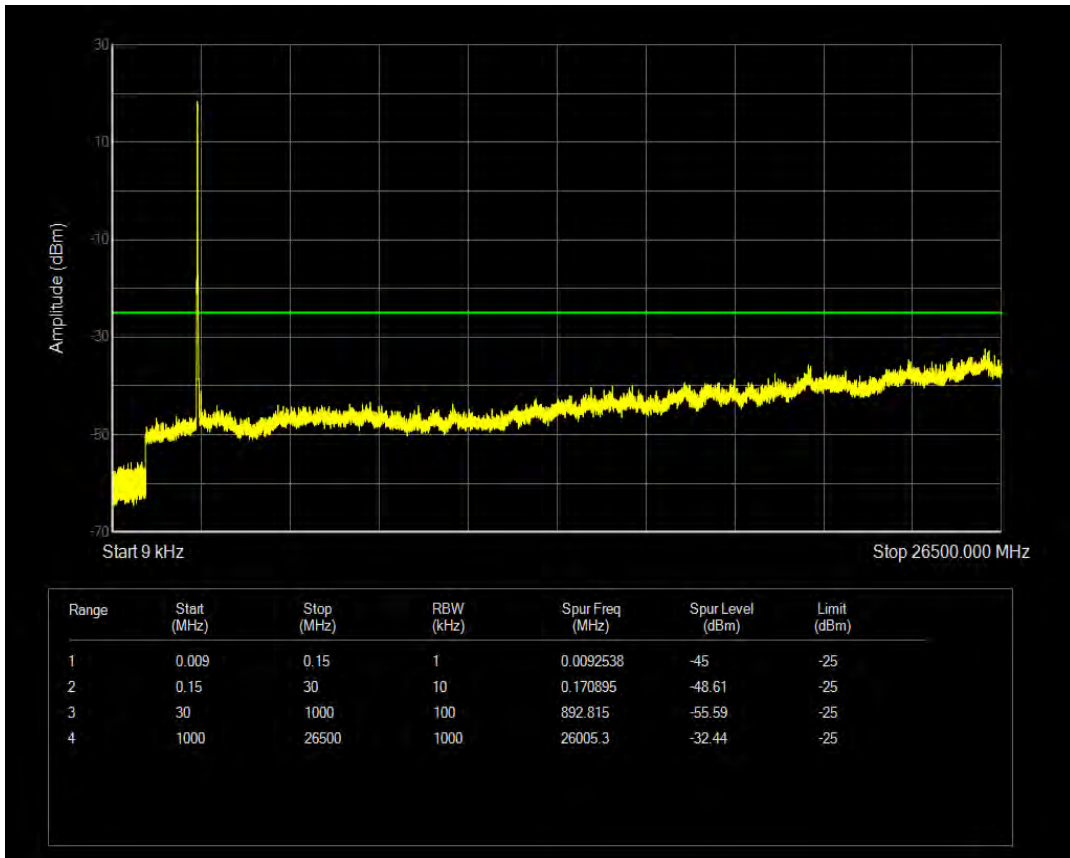

Band41 16QAM BW=15MHz Channel=40165 RB Size=75 Position=#0

Band41 QPSK BW=15MHz Channel=40165 RB Size=75 Position=#0