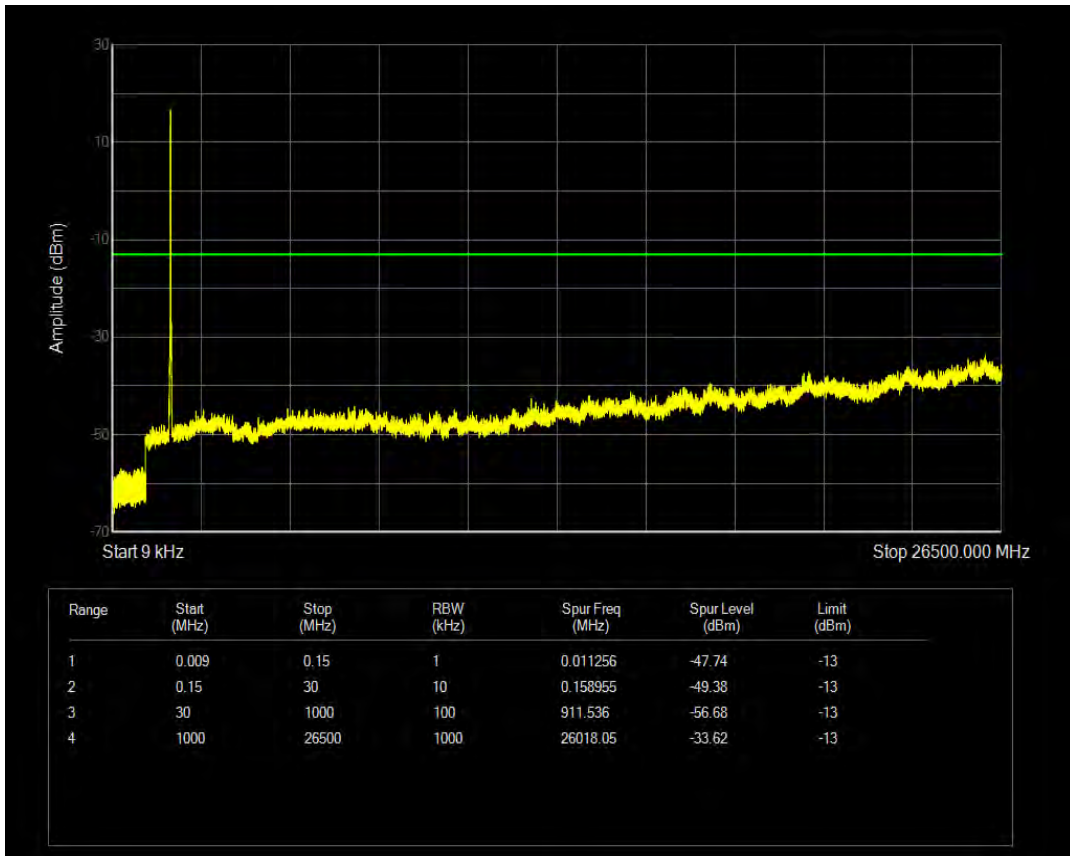

Band4 16QAM BW=15MHz Channel=20325 RB Size=1 Position=#0

Band4 QPSK BW=15MHz Channel=20325 RB Size=75 Position=#0