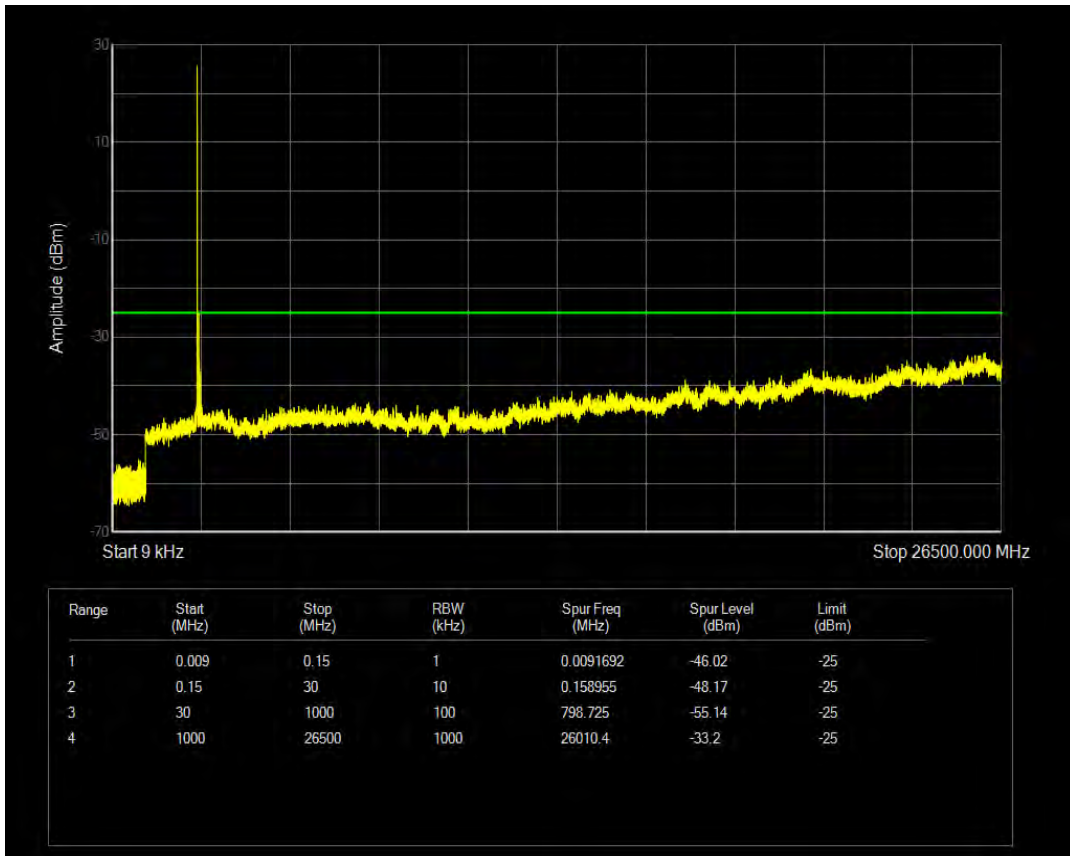

Band41 16QAM BW=5MHz Channel=40115 RB Size=1 Position=#0

Band41 QPSK BW=5MHz Channel=40115 RB Size=1 Position=#0