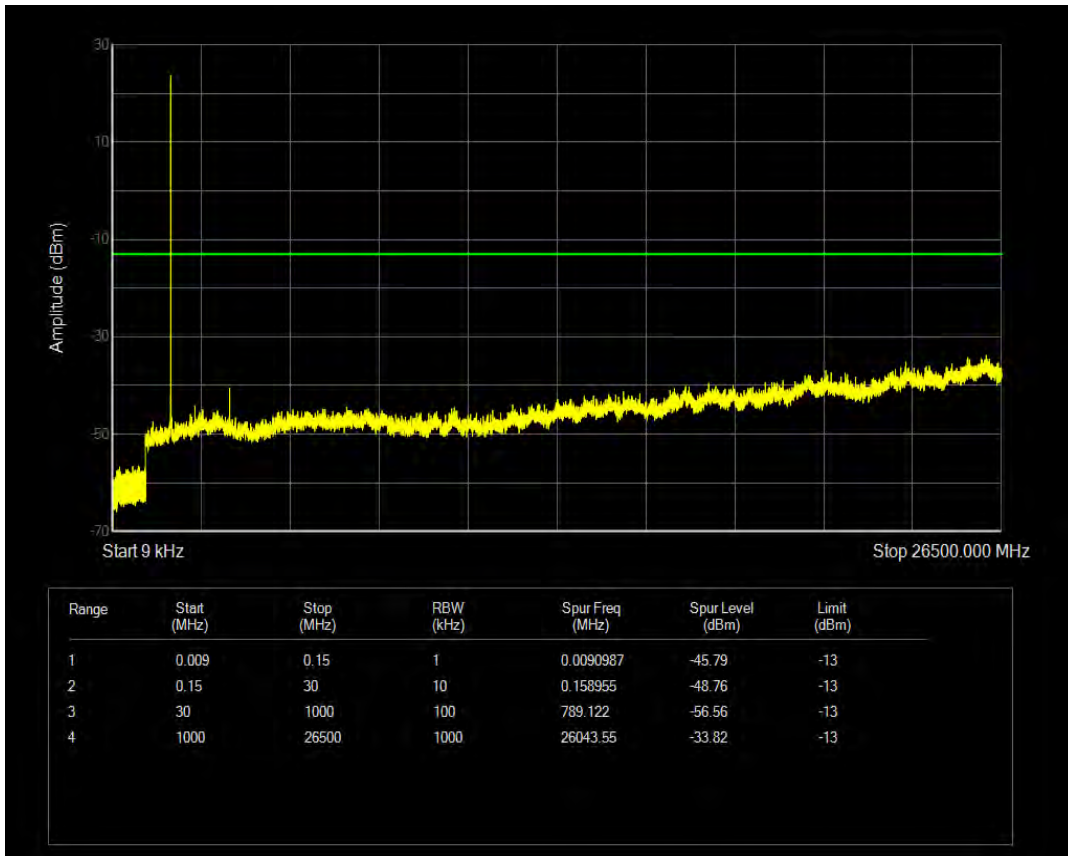

Band4 16QAM BW=1.4MHz Channel=20393 RB Size=6 Position=#0

Band4 16QAM BW=1.4MHz Channel=20393 RB Size=1 Position=#0