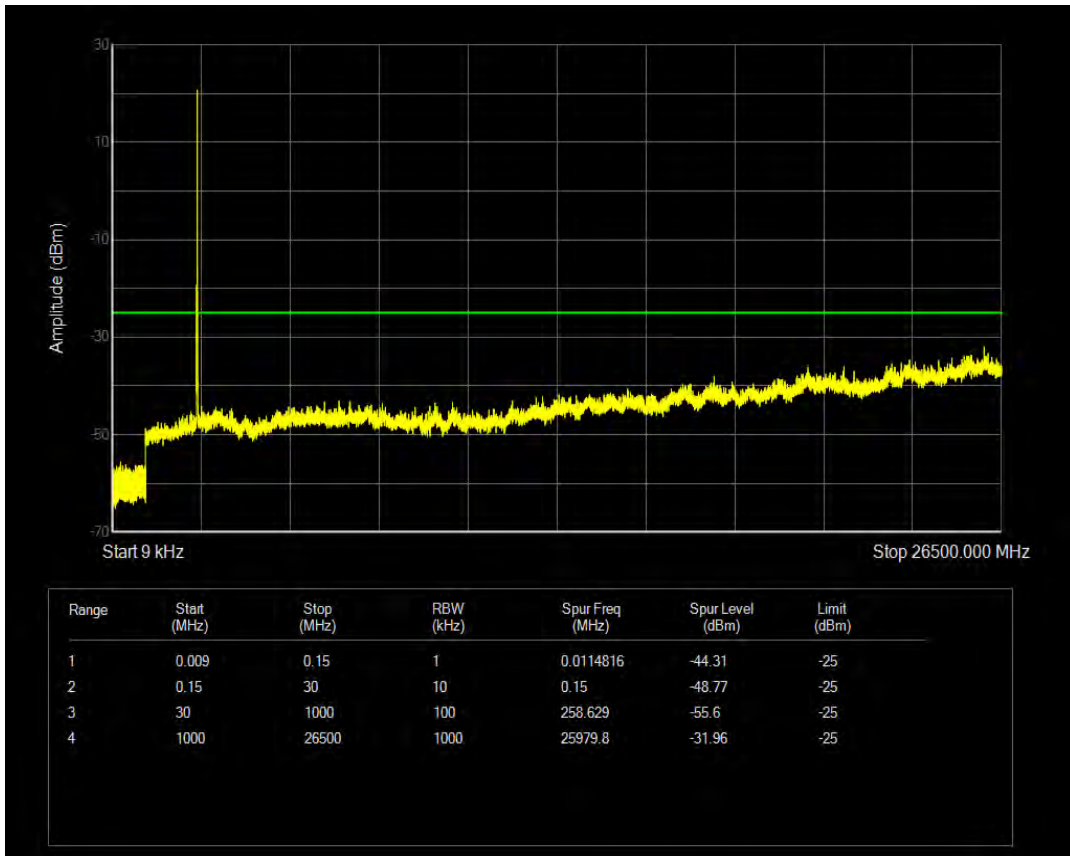

Band41 QPSK BW=5MHz Channel=40115 RB Size=25 Position=#0

Band41 QPSK BW=5MHz Channel=40115 RB Size=1 Position=#0

Band41 16QAM BW=5MHz Channel=40115 RB Size=1 Position=#0

Band41 16QAM BW=5MHz Channel=40115 RB Size=25 Position=#0