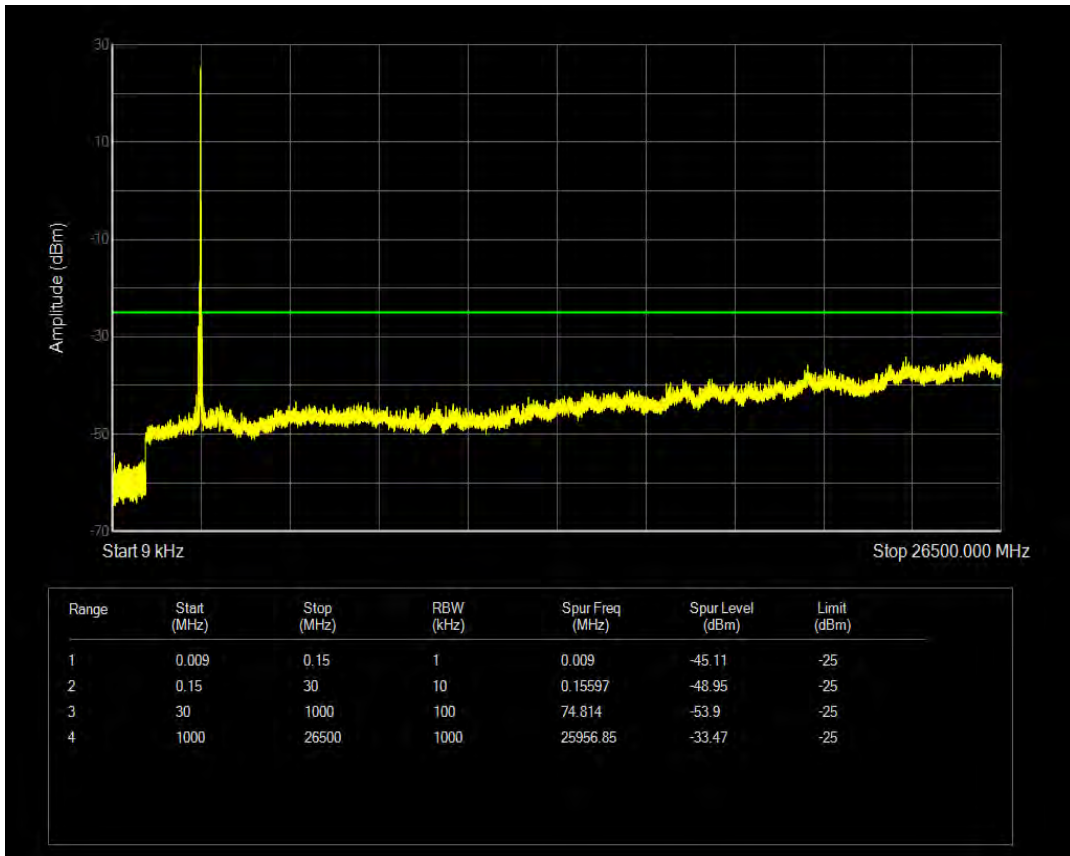

Band41 16QAM BW=20MHz Channel=41140 RB Size=1 Position=#0

Band41 QPSK BW=20MHz Channel=41140 RB Size=1 Position=#0