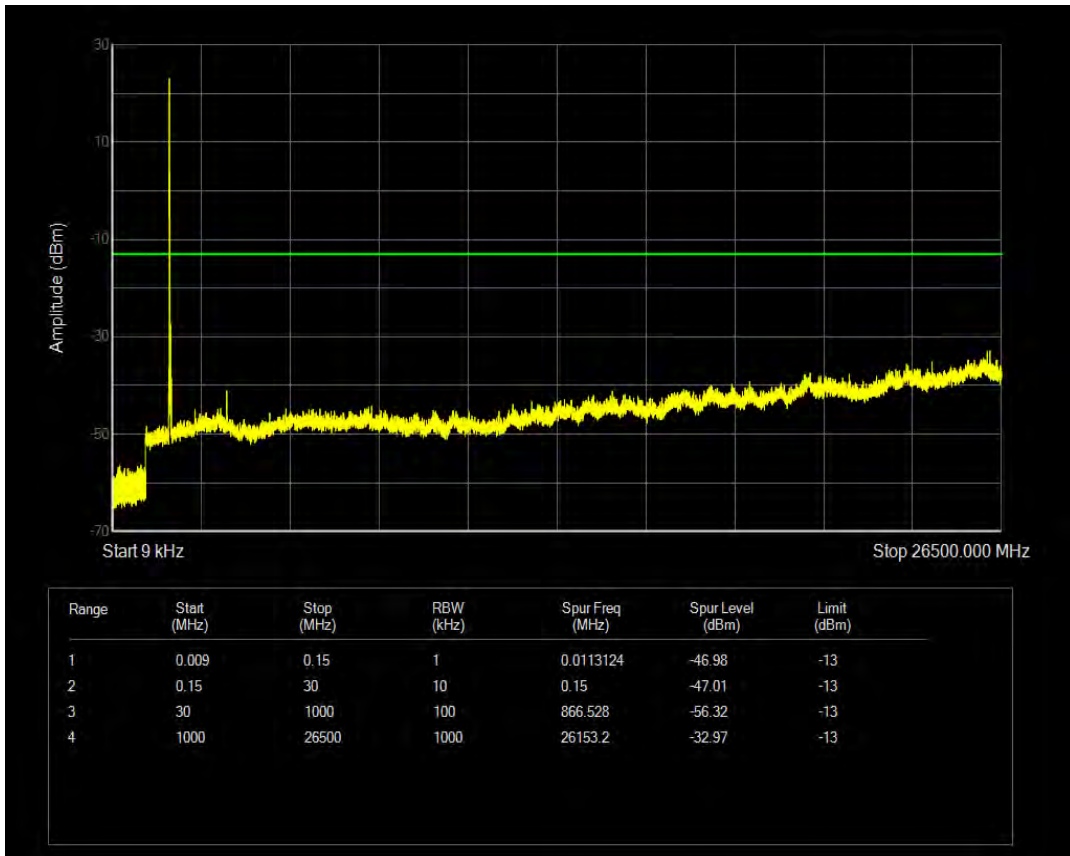

Band4 16QAM BW=20MHz Channel=20050 RB Size=100 Position=#0

Band4 16QAM BW=20MHz Channel=20050 RB Size=1 Position=#0