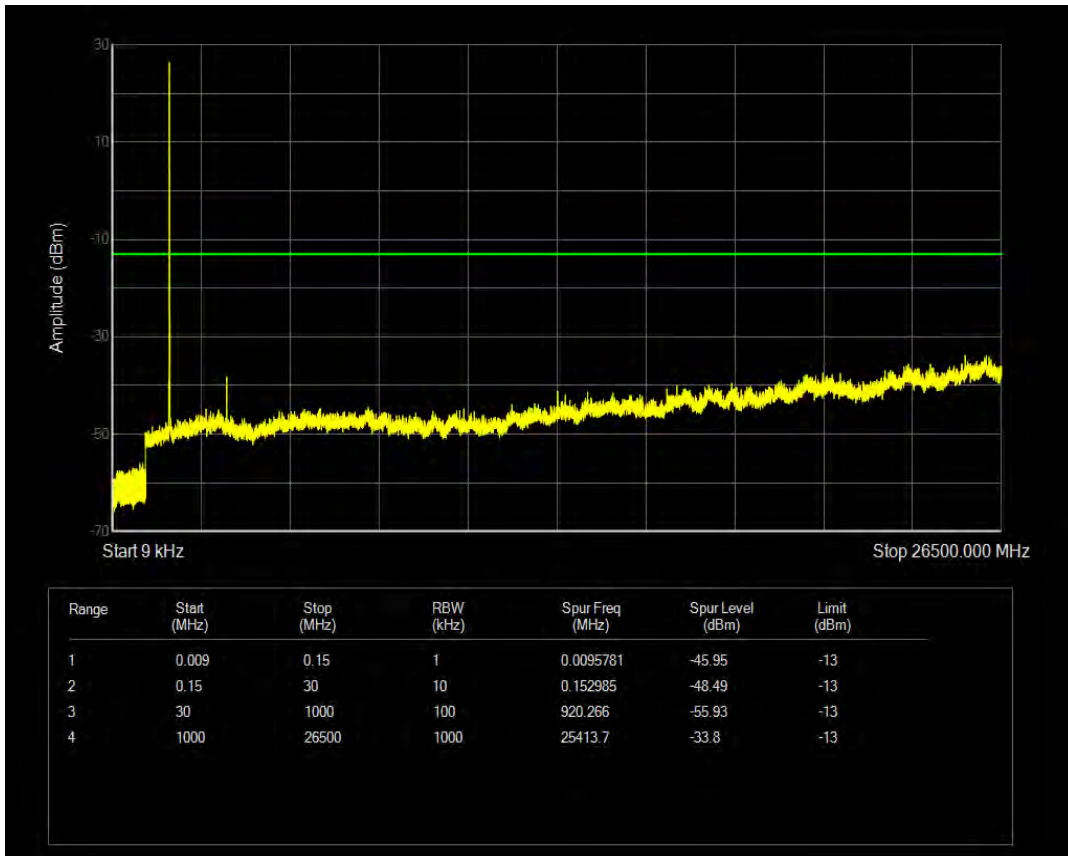

Band4 QPSK BW=10MHz Channel=20000 RB Size=50 Position=#0

Band4 QPSK BW=10MHz Channel=20000 RB Size=1 Position=#0