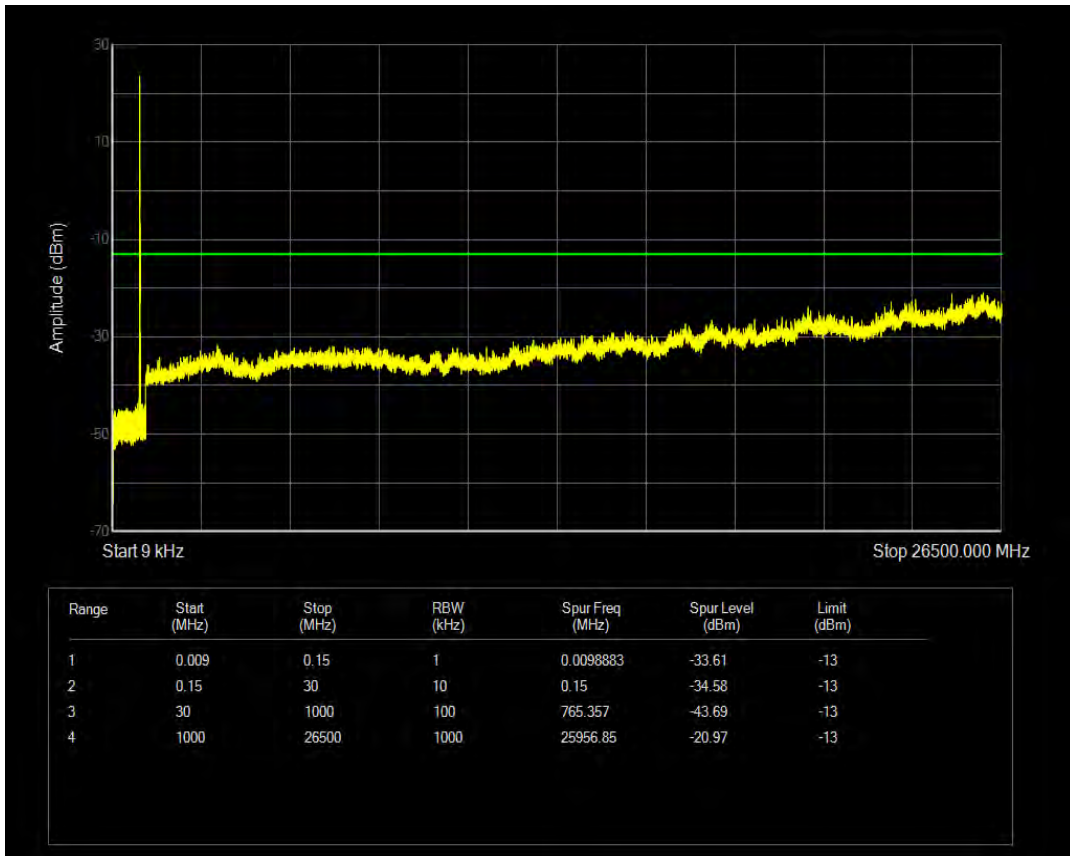

Band5 16QAM BW=10MHz Channel=20450 RB Size=50 Position=#0

Band5 16QAM BW=10MHz Channel=20450 RB Size=1 Position=#0