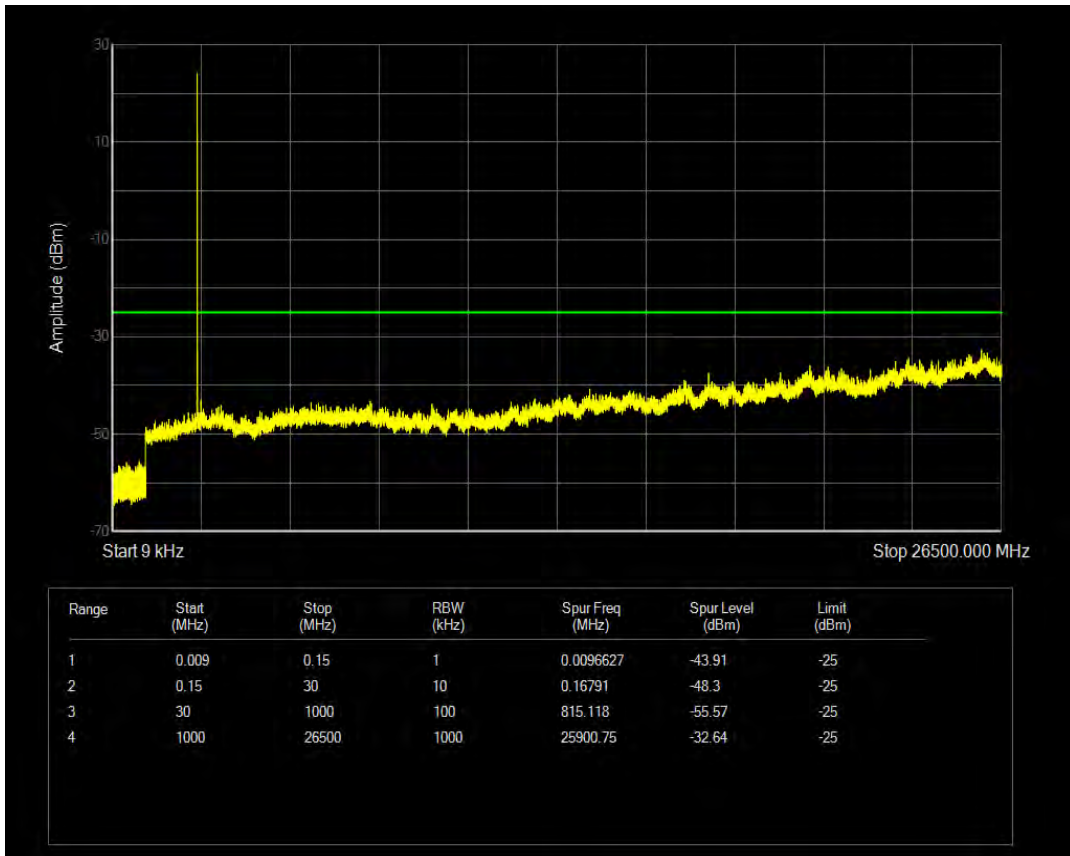

Band41 16QAM BW=5MHz Channel=40115 RB Size=25 Position=#0

Band41 16QAM BW=5MHz Channel=40115 RB Size=1 Position=#0