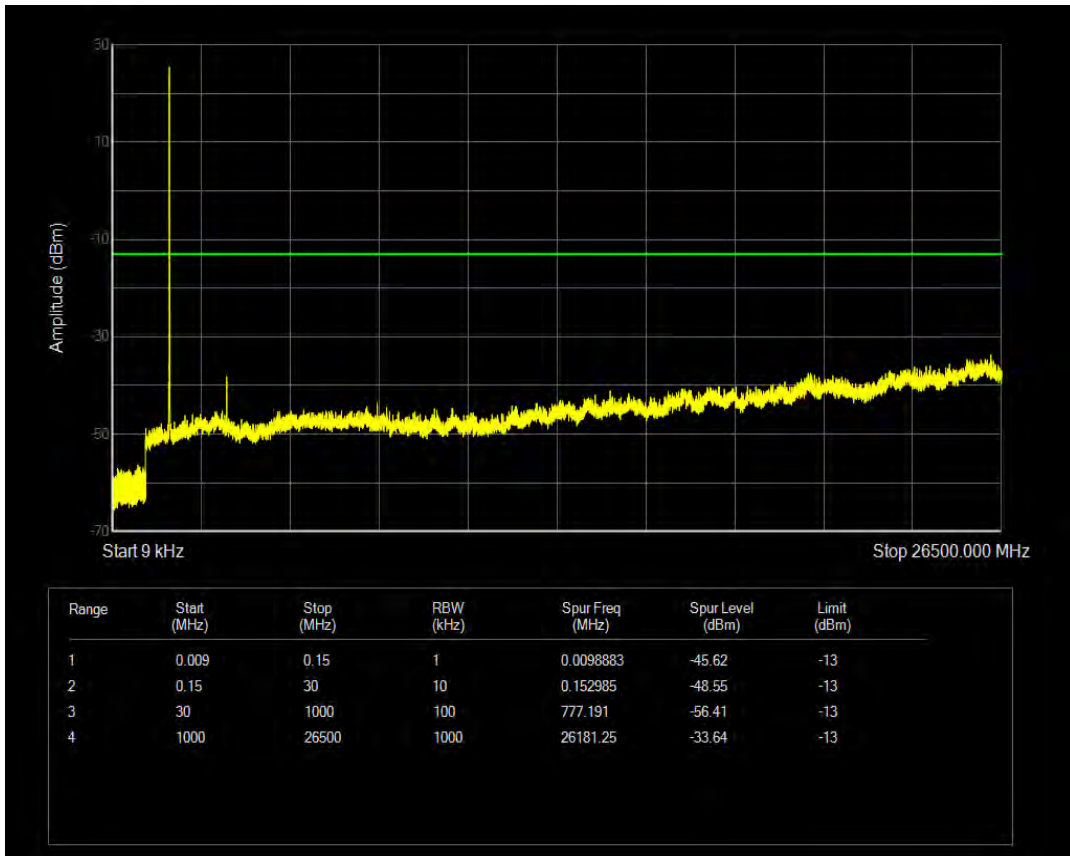

Band4 QPSK BW=5MHz Channel=20375 RB Size=1 Position=#0

Band4 QPSK BW=5MHz Channel=20375 RB Size=25 Position=#0

Band4 16QAM BW=5MHz Channel=20375 RB Size=1 Position=#0

Band4 16QAM BW=5MHz Channel=20375 RB Size=25 Position=#0

Band4 QPSK BW=10MHz Channel=20000 RB Size=1 Position=#0

Band4 QPSK BW=10MHz Channel=20000 RB Size=50 Position=#0

Band4 16QAM BW=10MHz Channel=20000 RB Size=1 Position=#0

Band4 QPSK BW=10MHz Channel=20175 RB Size=1 Position=#0