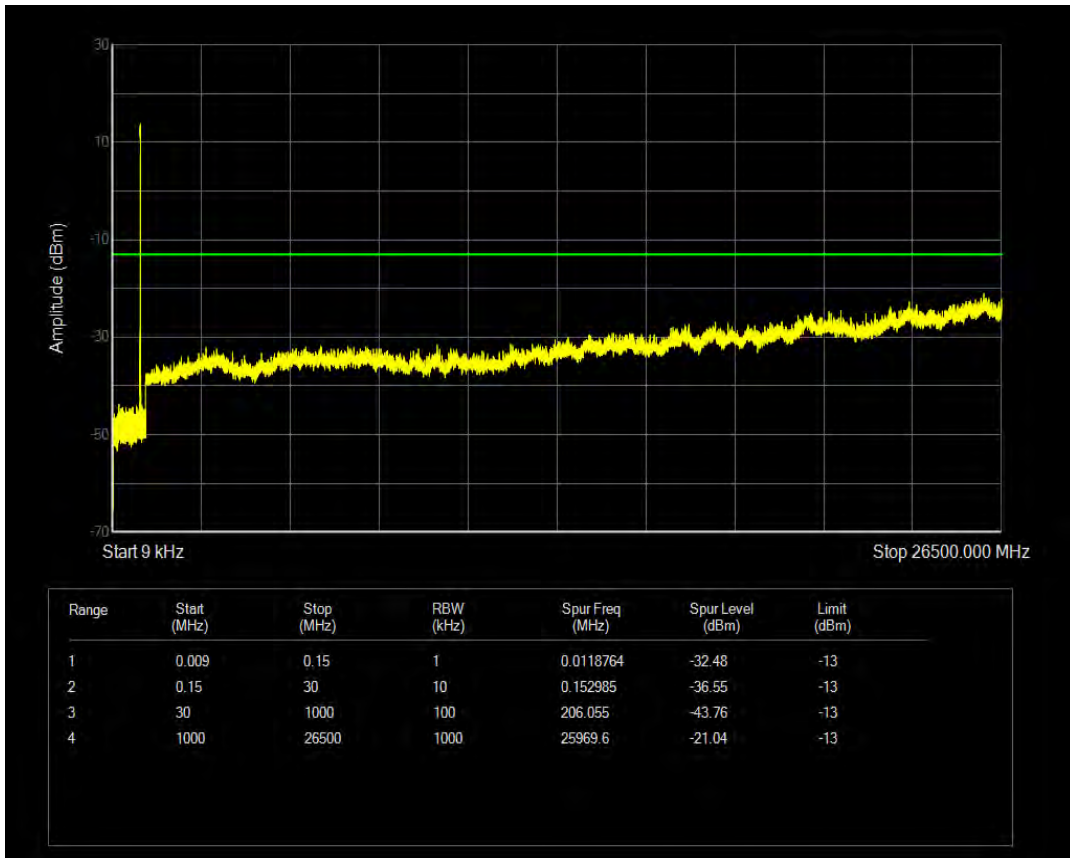

Band5 16QAM BW=5MHz Channel=20625 RB Size=1 Position=#0

Band5 QPSK BW=5MHz Channel=20625 RB Size=25 Position=#0