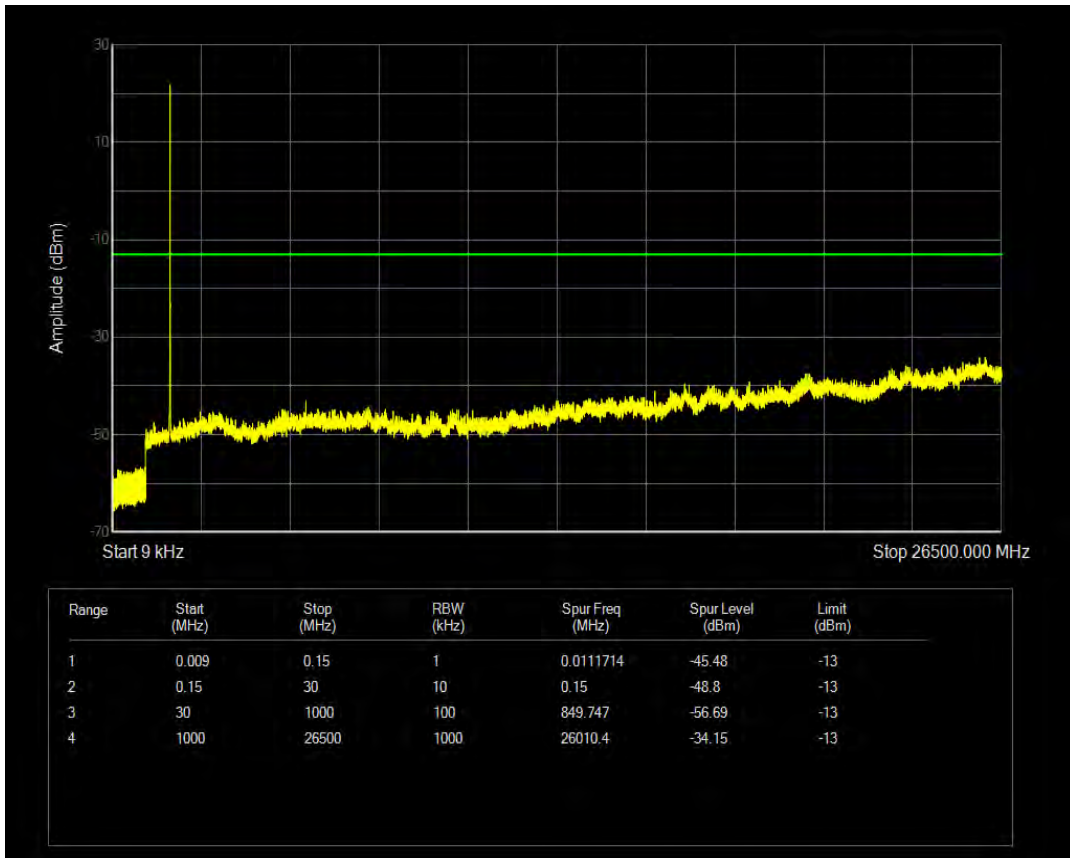

Band4 QPSK BW=3MHz Channel=20175 RB Size=1 Position=#0

Band4 16QAM BW=3MHz Channel=20175 RB Size=1 Position=#0

Band4 QPSK BW=3MHz Channel=20175 RB Size=15 Position=#0

Band4 16QAM BW=3MHz Channel=20175 RB Size=15 Position=#0