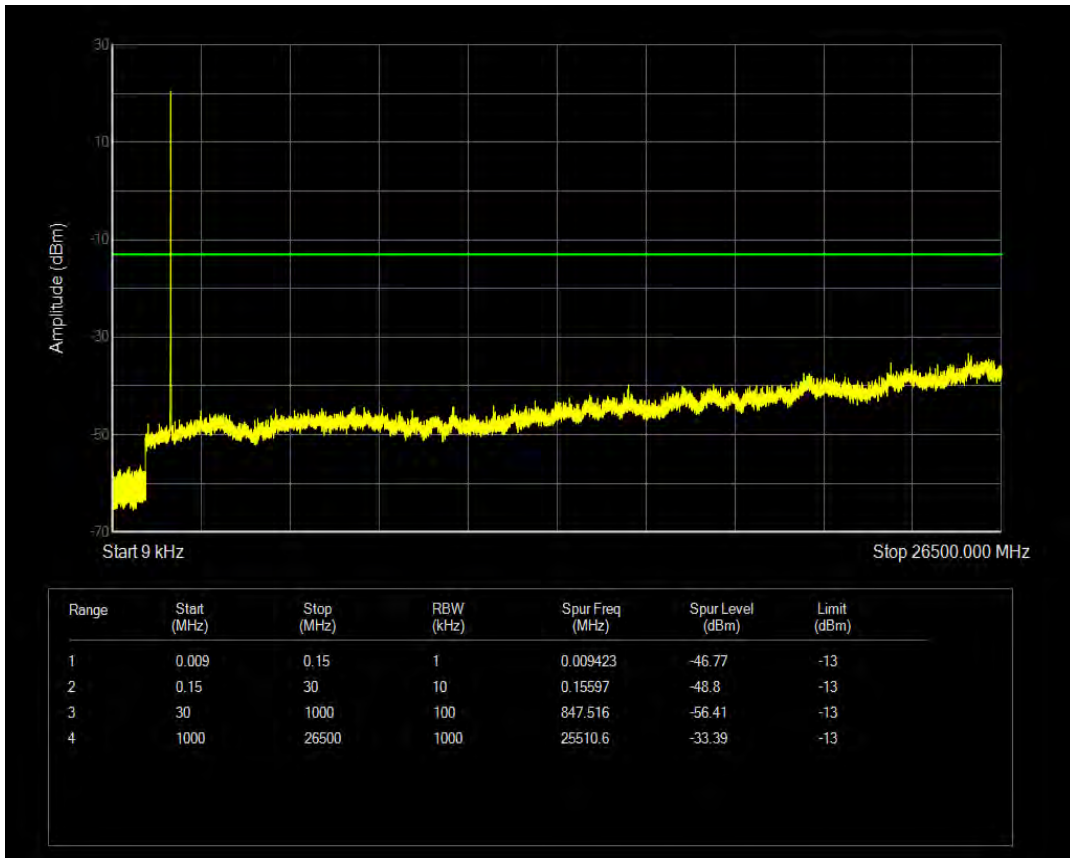

Band4 QPSK BW=5MHz Channel=20375 RB Size=1 Position=#0

Band4 QPSK BW=5MHz Channel=20375 RB Size=25 Position=#0

Band4 16QAM BW=5MHz Channel=20375 RB Size=1 Position=#0

Band4 16QAM BW=5MHz Channel=20375 RB Size=25 Position=#0

Band4 QPSK BW=10MHz Channel=20000 RB Size=1 Position=#0

Band4 QPSK BW=10MHz Channel=20000 RB Size=50 Position=#0

Band4 16QAM BW=10MHz Channel=20000 RB Size=1 Position=#0

Band4 QPSK BW=10MHz Channel=20175 RB Size=1 Position=#0