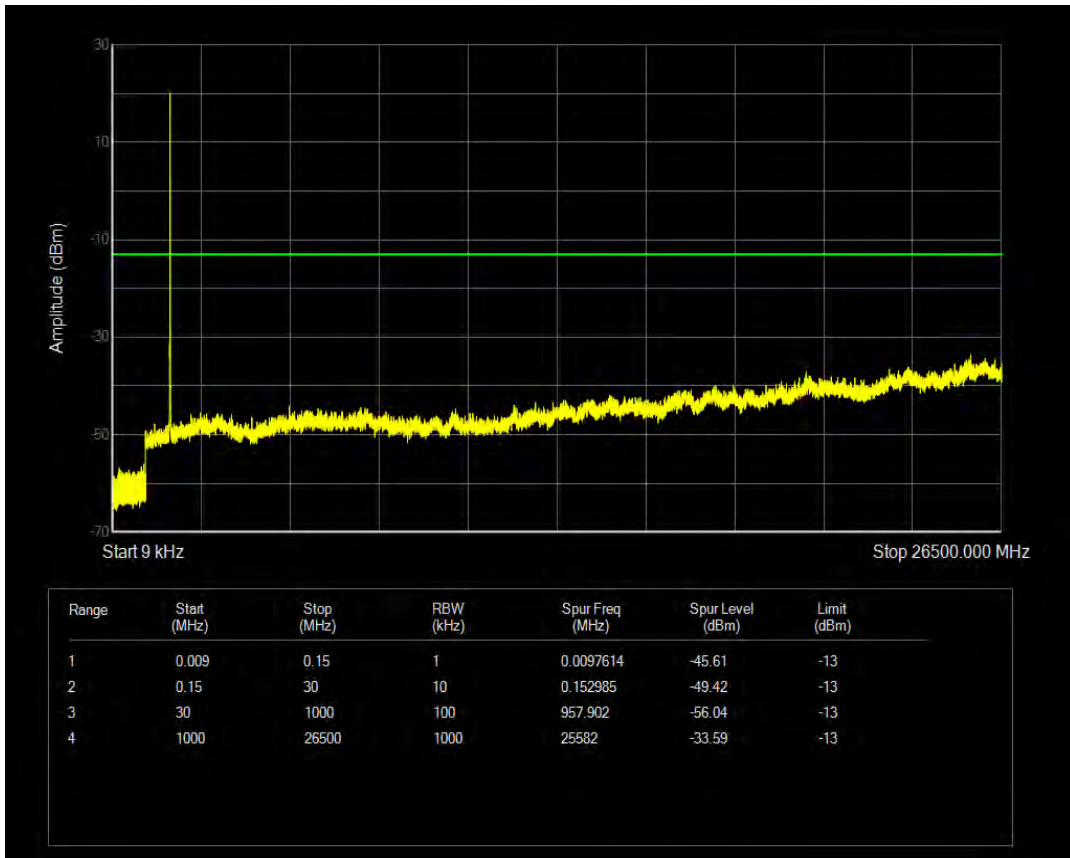

Band4 16QAM BW=5MHz Channel=20175 RB Size=1 Position=#0

Band4 QPSK BW=5MHz Channel=20175 RB Size=25 Position=#0