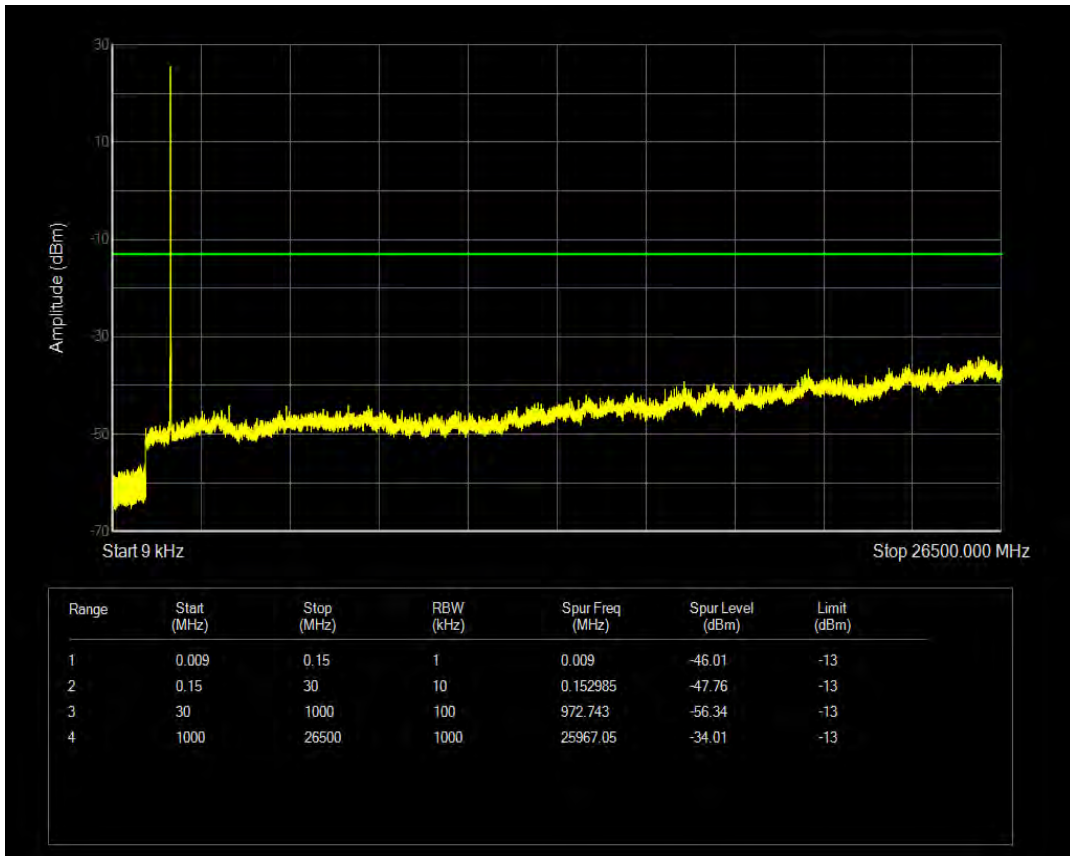

Band4 16QAM BW=10MHz Channel=20350 RB Size=50 Position=#0

Band4 16QAM BW=10MHz Channel=20350 RB Size=1 Position=#0