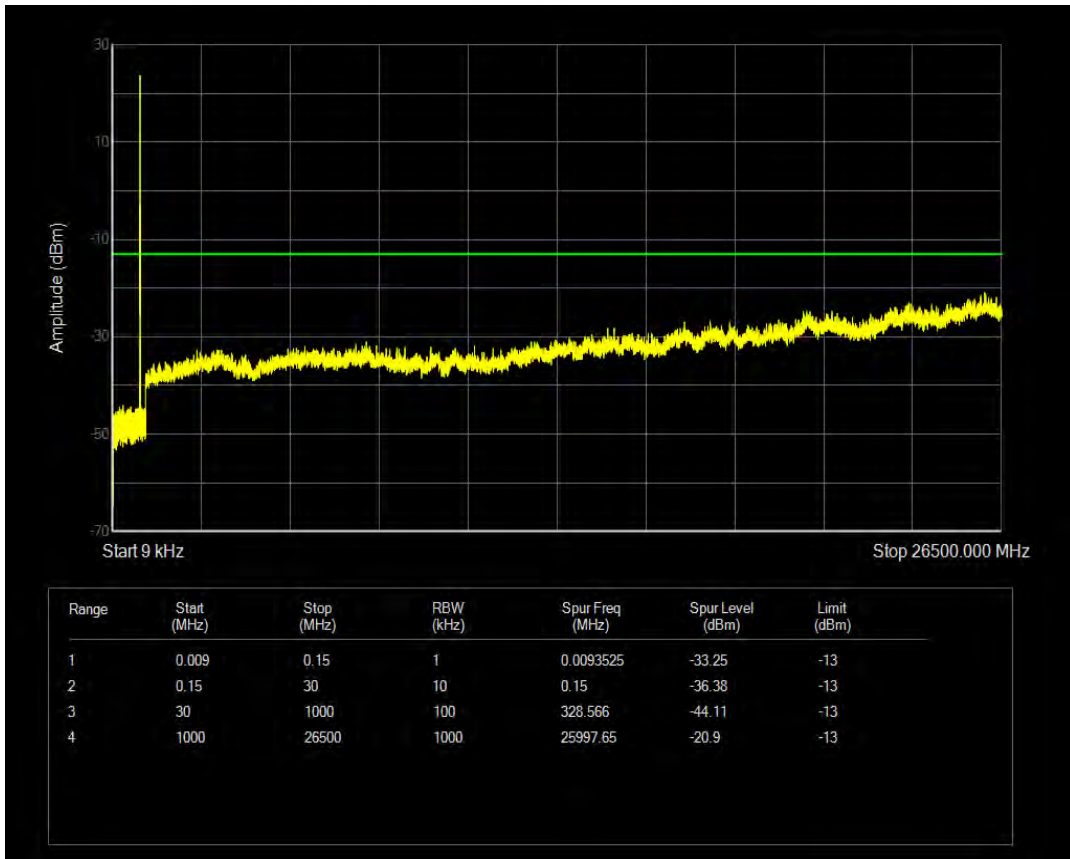

Band5 QPSK BW=5MHz Channel=20425 RB Size=25 Position=#0

Band5 QPSK BW=5MHz Channel=20425 RB Size=1 Position=#0

Band5 16QAM BW=5MHz Channel=20425 RB Size=1 Position=#0

Band5 16QAM BW=5MHz Channel=20425 RB Size=25 Position=#0

Band5 QPSK BW=5MHz Channel=20525 RB Size=1 Position=#0

Band5 QPSK BW=5MHz Channel=20525 RB Size=25 Position=#0

Band5 16QAM BW=5MHz Channel=20525 RB Size=1 Position=#0

Band5 16QAM BW=5MHz Channel=20525 RB Size=25 Position=#0