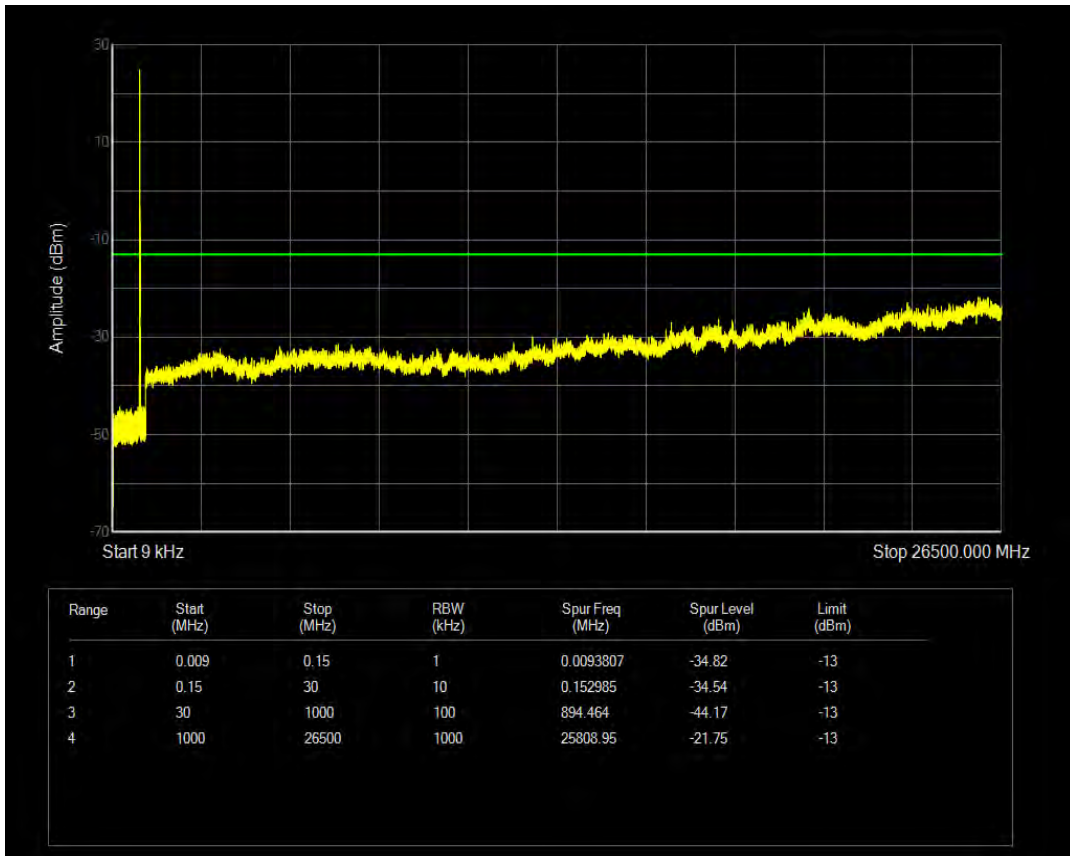

Band5 16QAM BW=10MHz Channel=20450 RB Size=1 Position=#0

Band5 QPSK BW=10MHz Channel=20450 RB Size=1 Position=#0