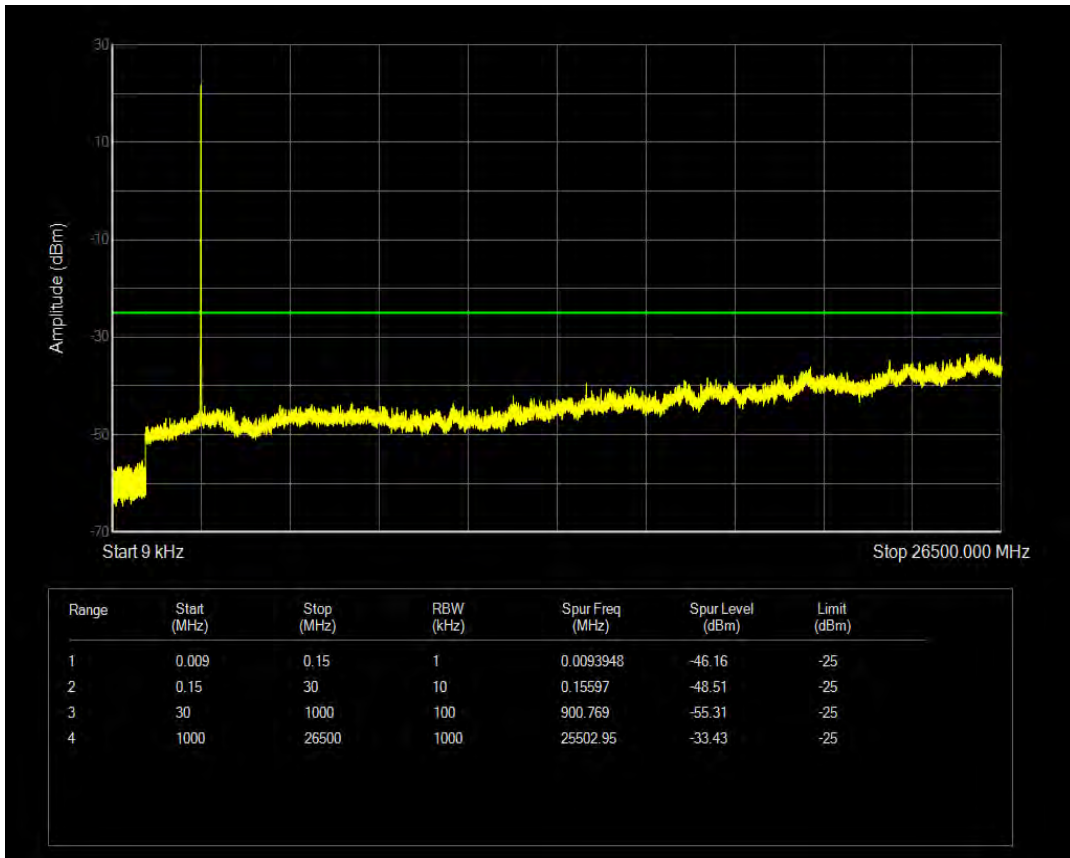

Band41 16QAM BW=5MHz Channel=41215 RB Size=1 Position=#0

Band41 QPSK BW=5MHz Channel=41215 RB Size=25 Position=#0