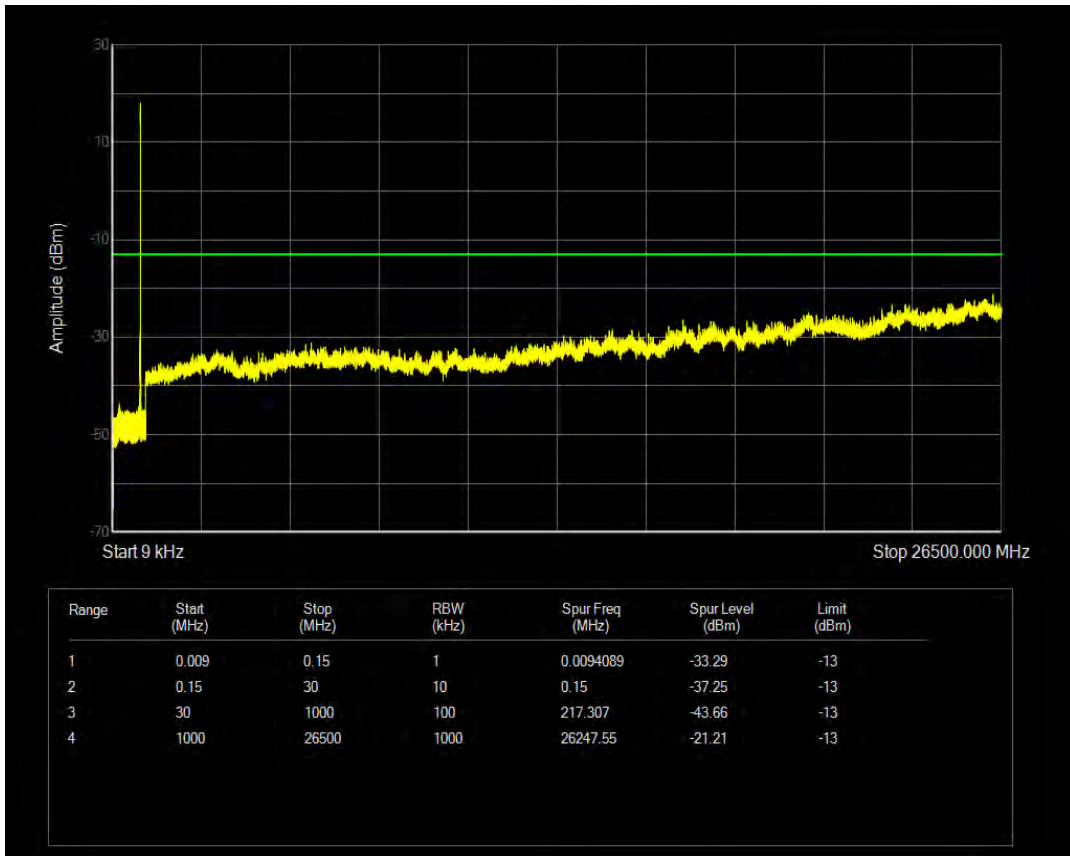

Band5 16QAM BW=3MHz Channel=20635 RB Size=1 Position=#0

Band5 QPSK BW=3MHz Channel=20635 RB Size=15 Position=#0