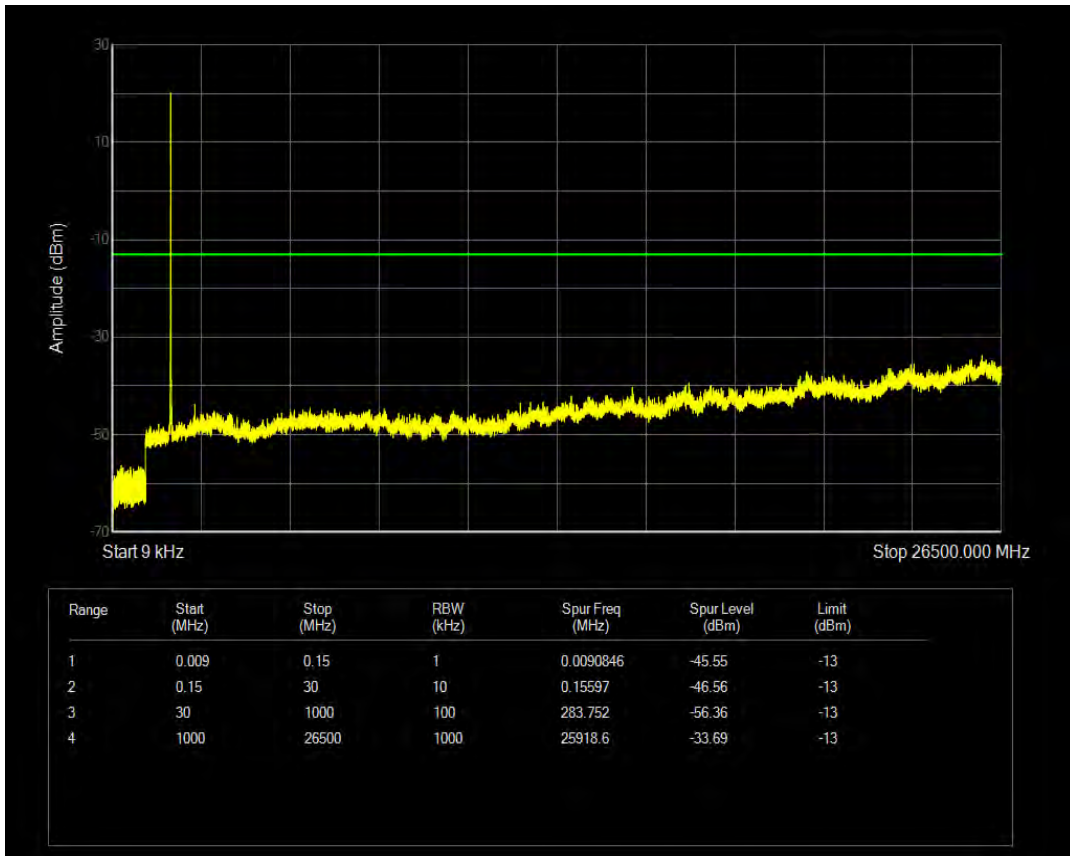

Band4 16QAM BW=5MHz Channel=20375 RB Size=1 Position=#0

Band4 QPSK BW=5MHz Channel=20375 RB Size=25 Position=#0