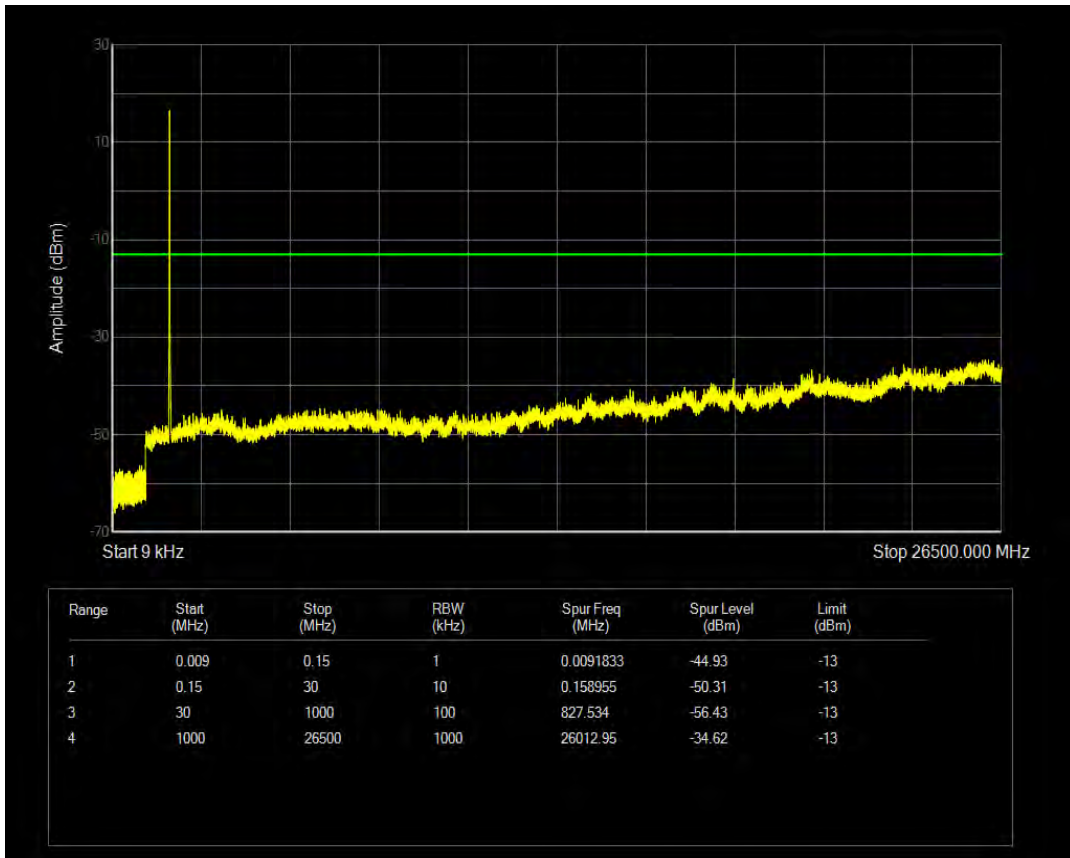

Band4 QPSK BW=15MHz Channel=20025 RB Size=1 Position=#0

Band4 16QAM BW=15MHz Channel=20025 RB Size=1 Position=#0

Band4 QPSK BW=15MHz Channel=20025 RB Size=75 Position=#0

Band4 16QAM BW=15MHz Channel=20025 RB Size=75 Position=#0