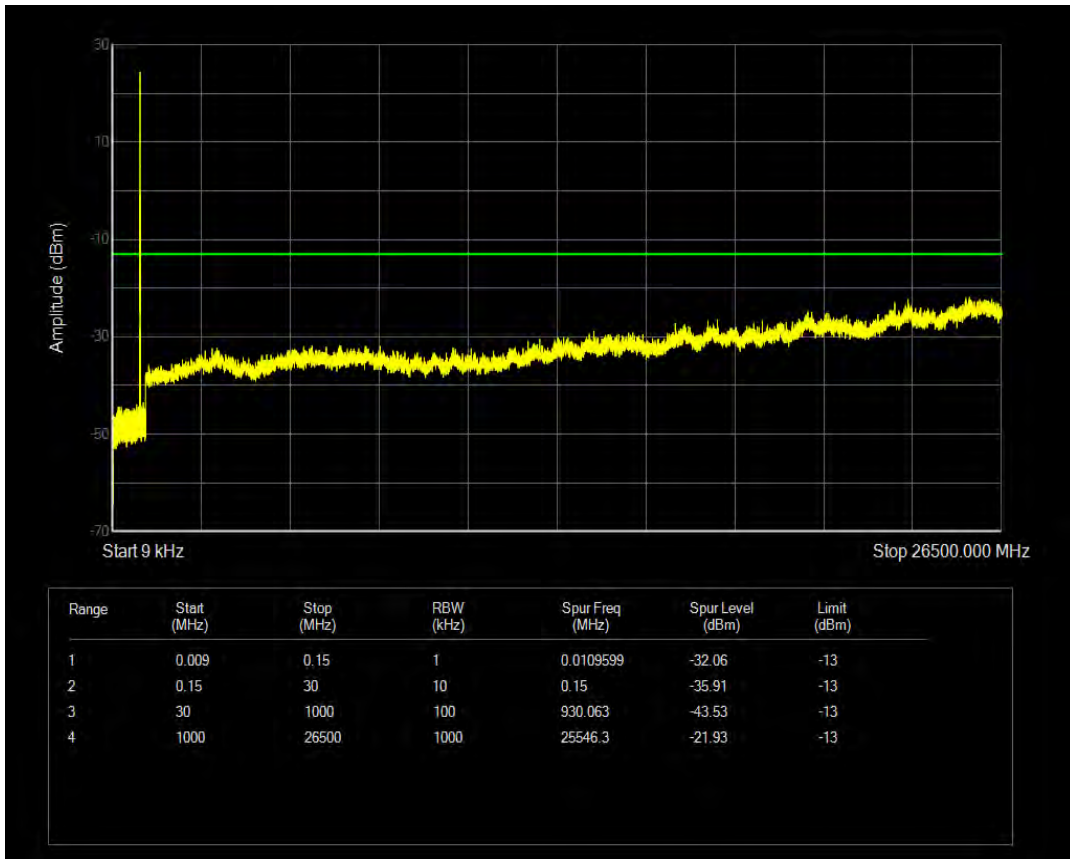

Band5 QPSK BW=5MHz Channel=20425 RB Size=25 Position=#0

Band5 QPSK BW=5MHz Channel=20425 RB Size=1 Position=#0

Band5 16QAM BW=5MHz Channel=20425 RB Size=1 Position=#0

Band5 16QAM BW=5MHz Channel=20425 RB Size=25 Position=#0

Band5 QPSK BW=5MHz Channel=20525 RB Size=1 Position=#0

Band5 QPSK BW=5MHz Channel=20525 RB Size=25 Position=#0

Band5 16QAM BW=5MHz Channel=20525 RB Size=1 Position=#0

Band5 16QAM BW=5MHz Channel=20525 RB Size=25 Position=#0