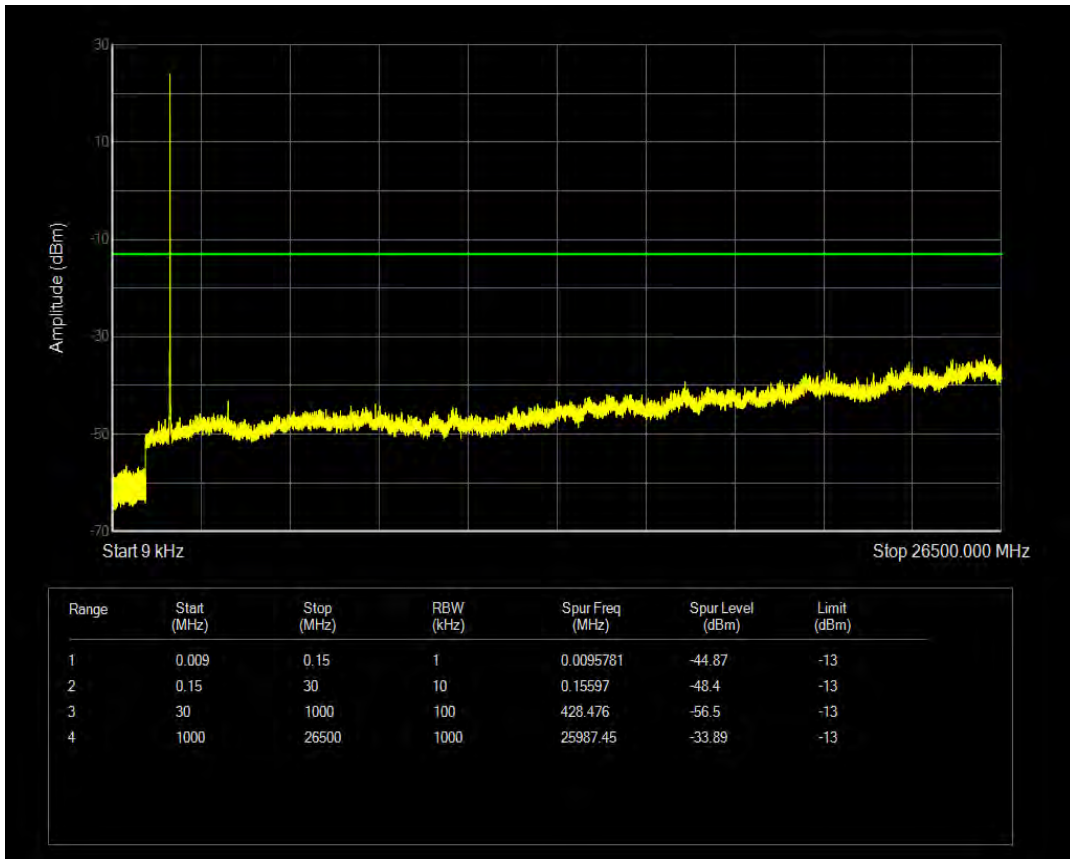

Band4 QPSK BW=5MHz Channel=20175 RB Size=25 Position=#0

Band4 QPSK BW=5MHz Channel=20175 RB Size=1 Position=#0