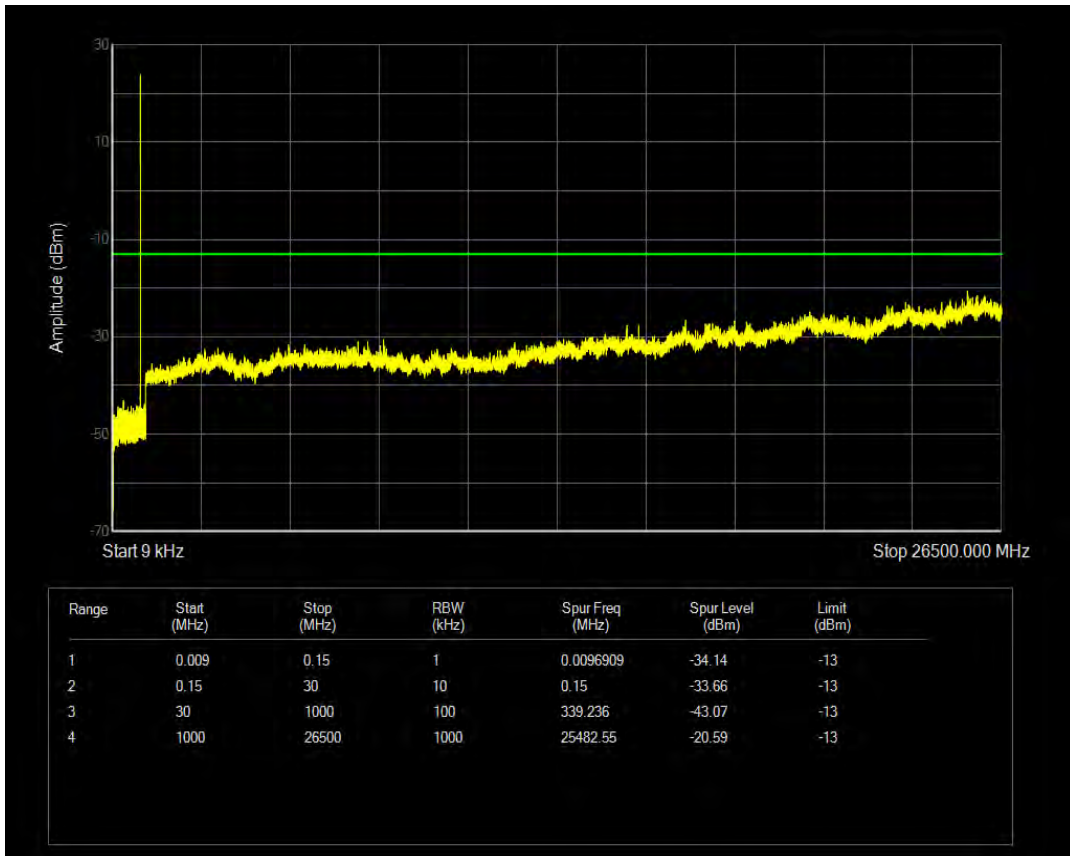

Band5 QPSK BW=1.4MHz Channel=20525 RB Size=1 Position=#0

Band5 QPSK BW=1.4MHz Channel=20525 RB Size=6 Position=#0

Band5 16QAM BW=1.4MHz Channel=20525 RB Size=6 Position=#0

Band5 16QAM BW=1.4MHz Channel=20525 RB Size=1 Position=#0

Band5 QPSK BW=1.4MHz Channel=20643 RB Size=1 Position=#0

Band5 QPSK BW=1.4MHz Channel=20643 RB Size=6 Position=#0

Band5 16QAM BW=1.4MHz Channel=20643 RB Size=1 Position=#0

Band5 QPSK BW=3MHz Channel=20415 RB Size=1 Position=#0