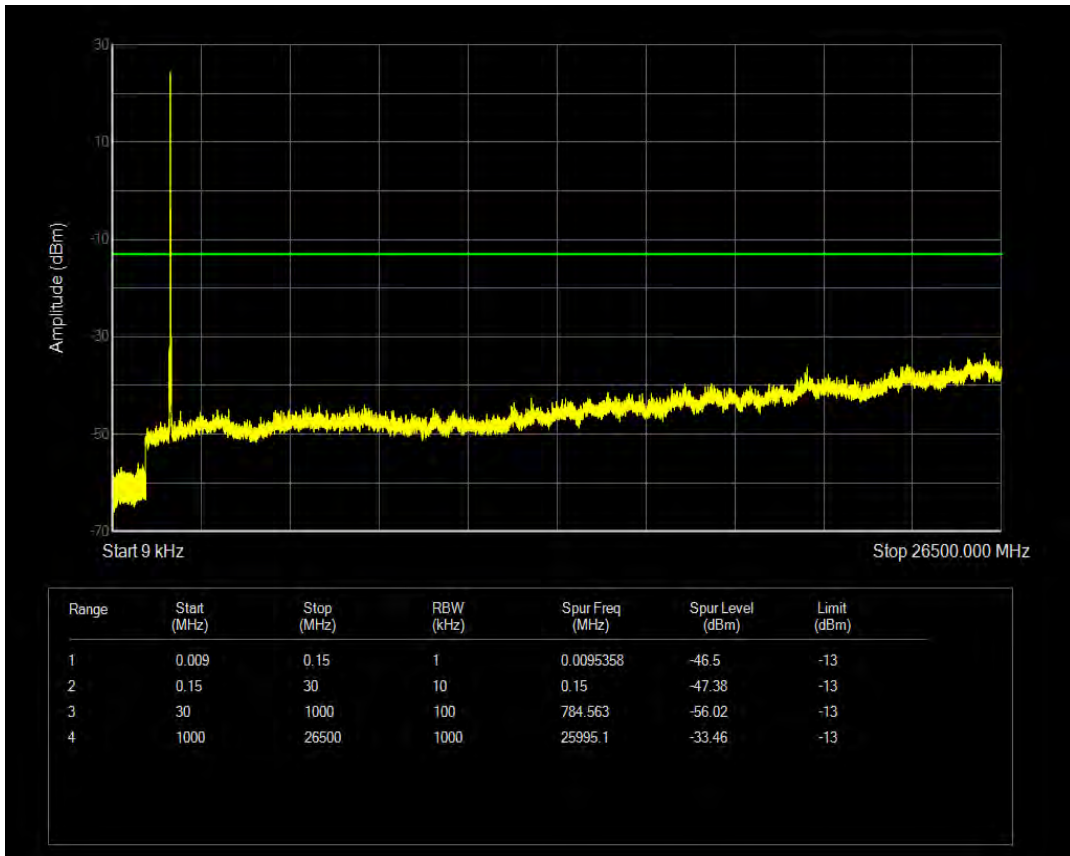

Band4 QPSK BW=15MHz Channel=20325 RB Size=75 Position=#0

Band4 QPSK BW=15MHz Channel=20325 RB Size=1 Position=#0