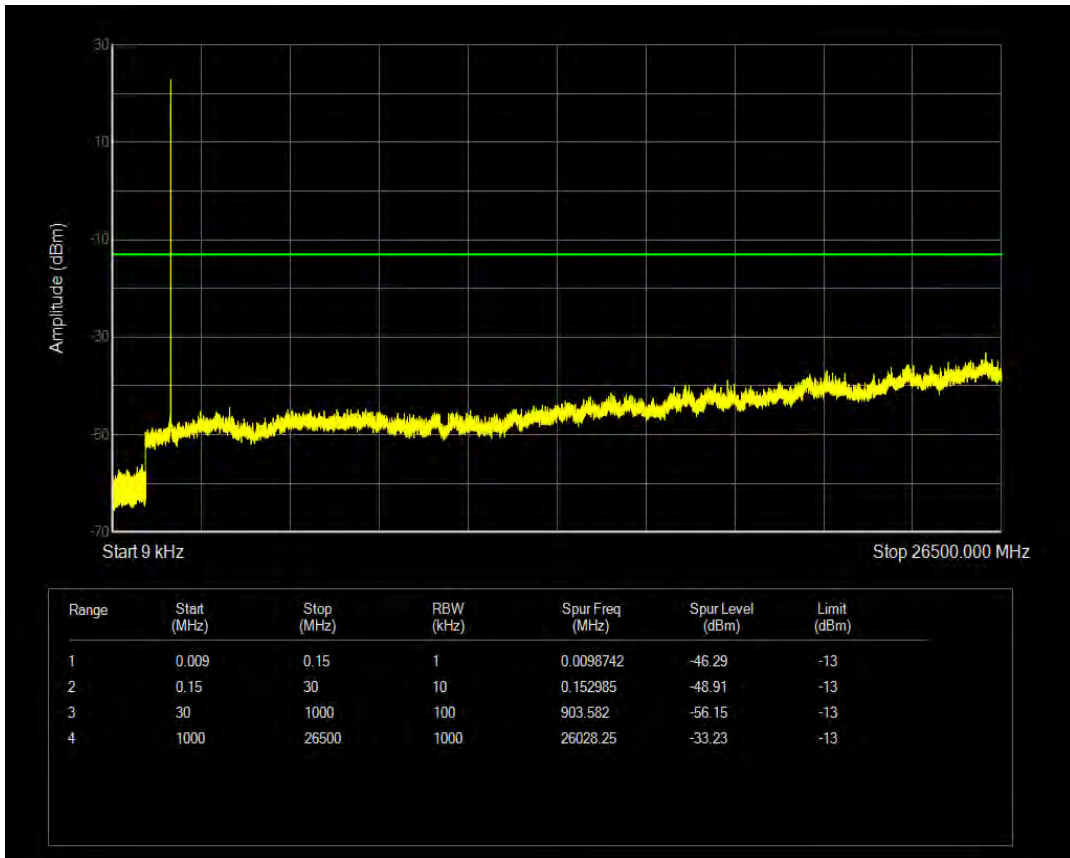

Band4 QPSK BW=1.4MHz Channel=20175 RB Size=1 Position=#0

Band4 QPSK BW=1.4MHz Channel=20175 RB Size=6 Position=#0

Band4 16QAM BW=1.4MHz Channel=20175 RB Size=1 Position=#0

Band4 16QAM BW=1.4MHz Channel=20175 RB Size=6 Position=#0

Band4 QPSK BW=1.4MHz Channel=20393 RB Size=1 Position=#0

Band4 QPSK BW=1.4MHz Channel=20393 RB Size=6 Position=#0

Band4 16QAM BW=1.4MHz Channel=20393 RB Size=1 Position=#0

Band4 16QAM BW=1.4MHz Channel=20393 RB Size=6 Position=#0