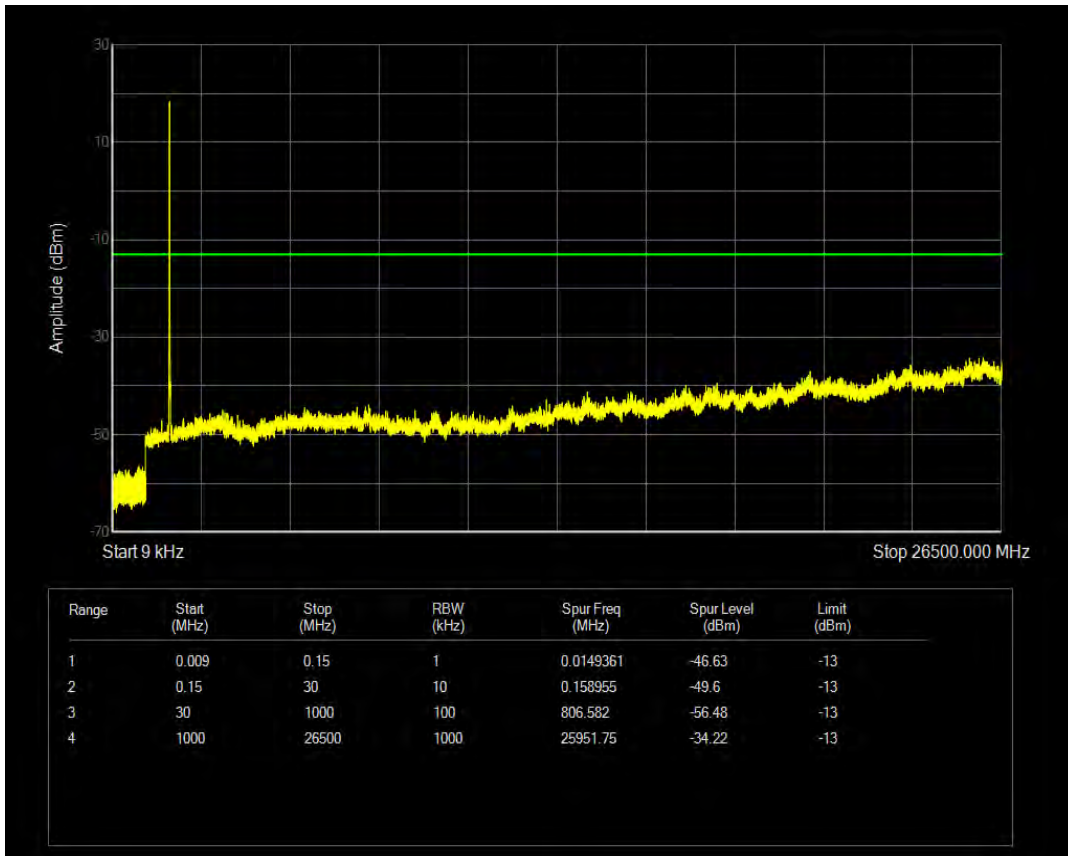

Band4 QPSK BW=5MHz Channel=20375 RB Size=1 Position=#0

Band4 QPSK BW=5MHz Channel=20375 RB Size=25 Position=#0

Band4 16QAM BW=5MHz Channel=20375 RB Size=1 Position=#0

Band4 16QAM BW=5MHz Channel=20375 RB Size=25 Position=#0

Band4 QPSK BW=10MHz Channel=20000 RB Size=1 Position=#0

Band4 QPSK BW=10MHz Channel=20000 RB Size=50 Position=#0

Band4 16QAM BW=10MHz Channel=20000 RB Size=1 Position=#0

Band4 QPSK BW=10MHz Channel=20175 RB Size=1 Position=#0