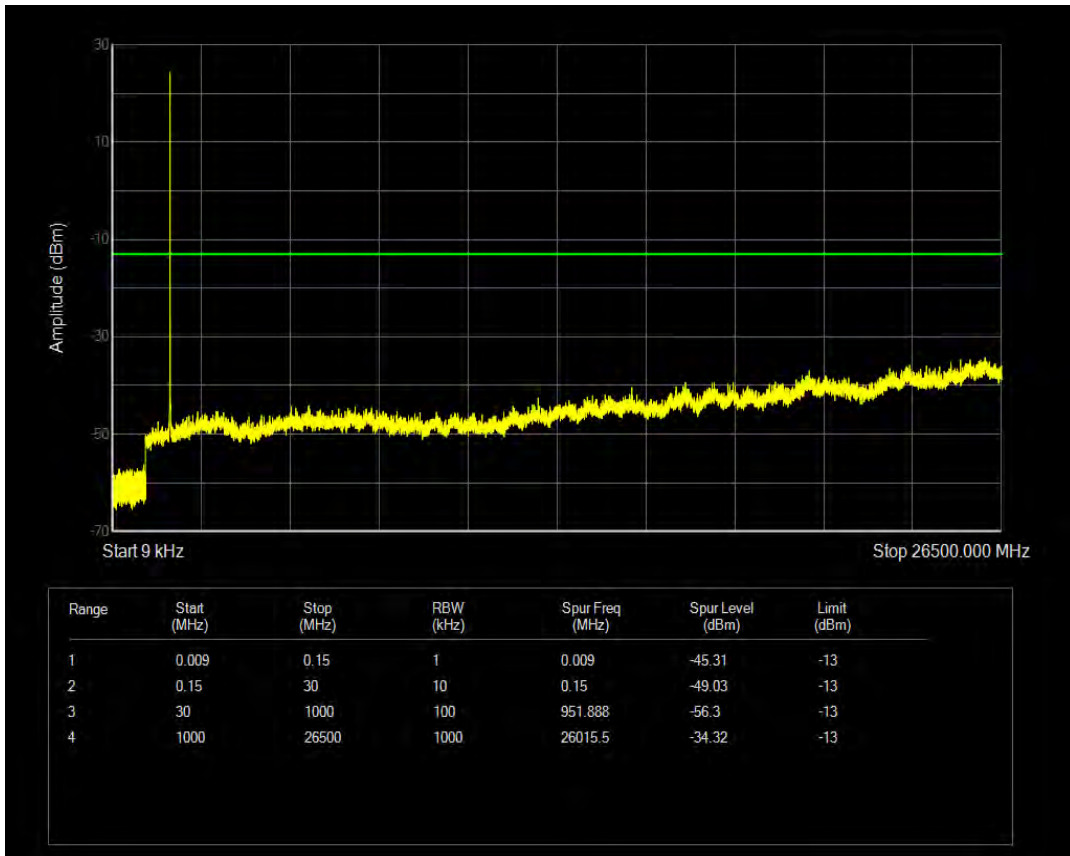

Band4 16QAM BW=3MHz Channel=20175 RB Size=1 Position=#0

Band4 QPSK BW=3MHz Channel=20175 RB Size=1 Position=#0