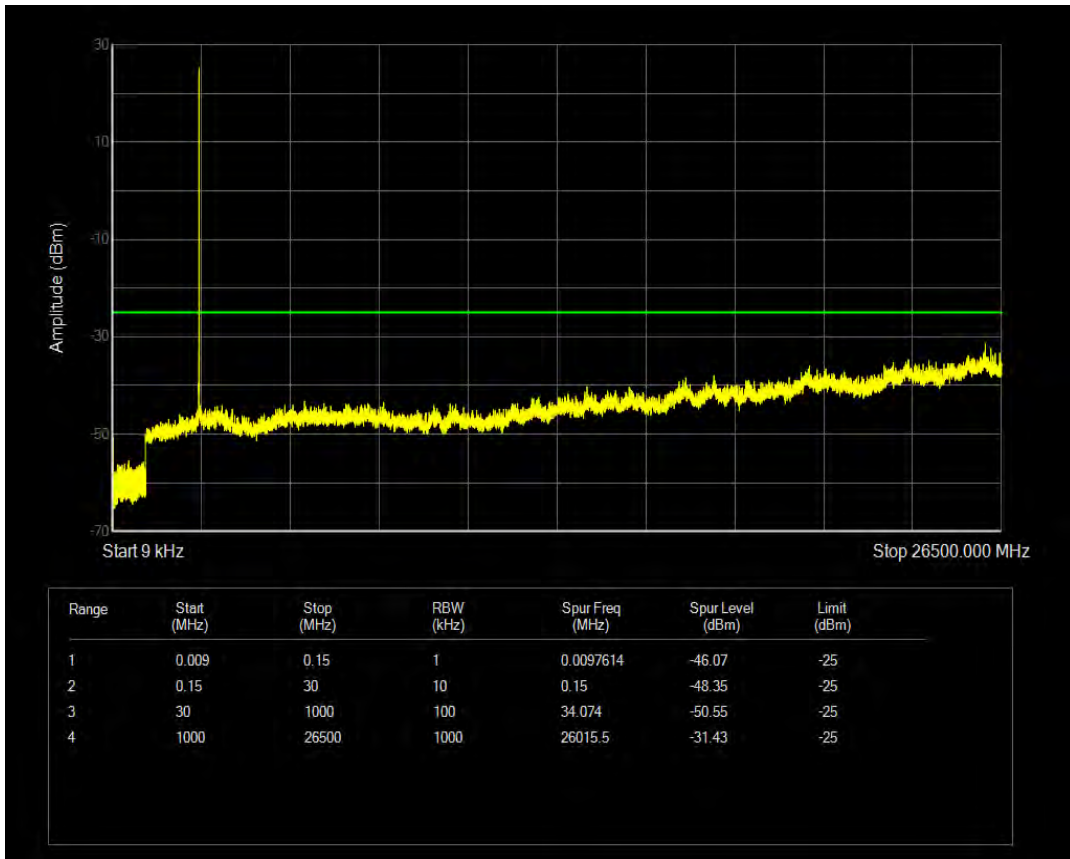

Band41 16QAM BW=5MHz Channel=40665 RB Size=25 Position=#0

Band41 16QAM BW=5MHz Channel=40665 RB Size=1 Position=#0