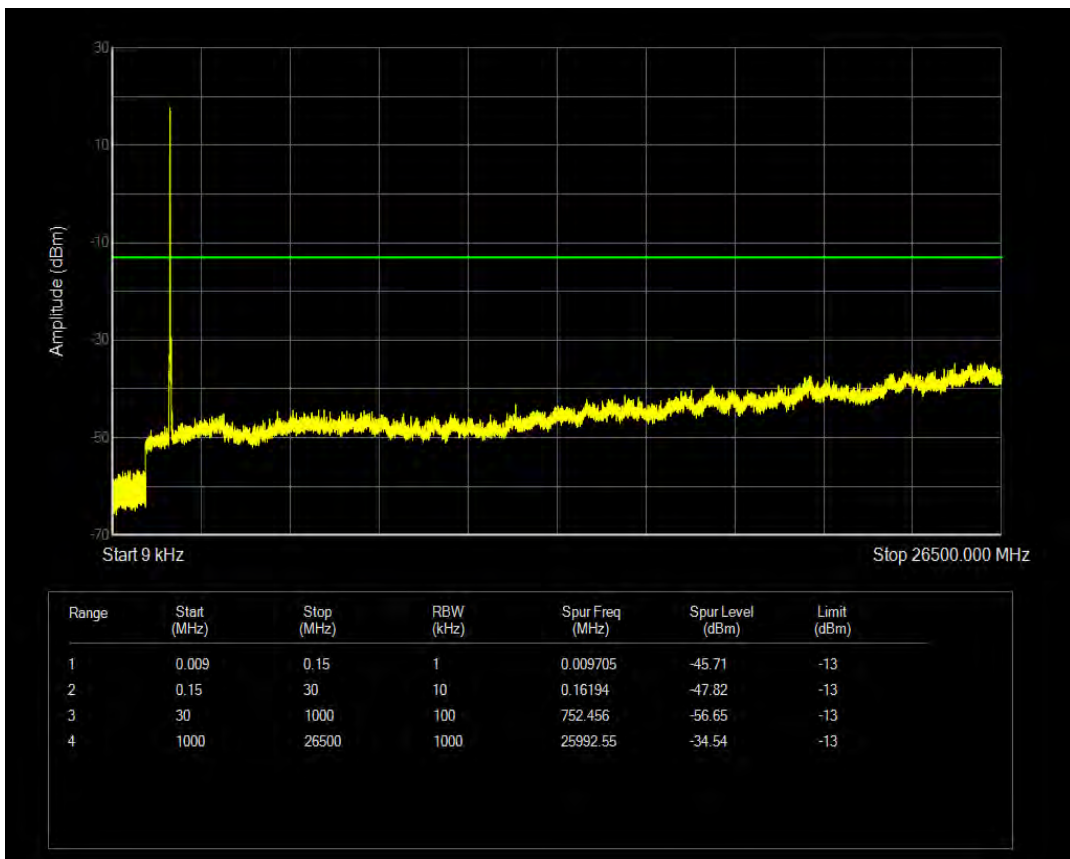

Band4 16QAM BW=15MHz Channel=20175 RB Size=1 Position=#0

Band4 QPSK BW=15MHz Channel=20175 RB Size=75 Position=#0