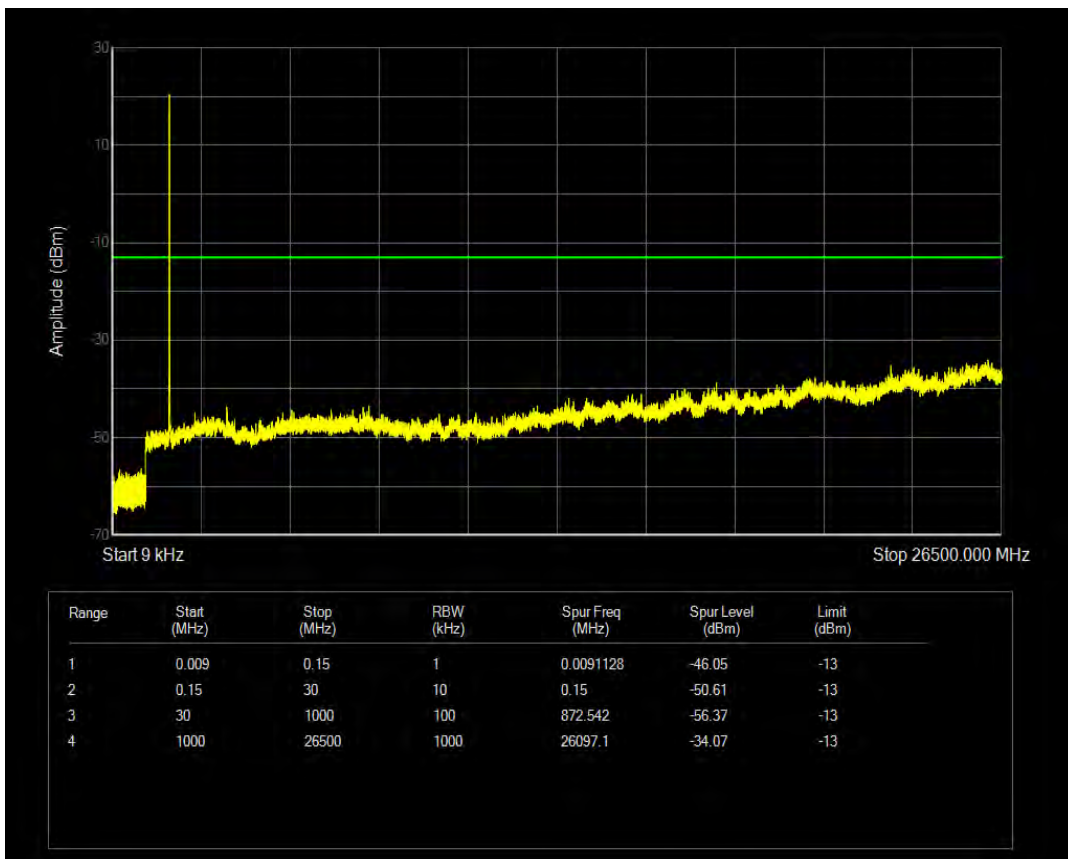

Band4 16QAM BW=5MHz Channel=19975 RB Size=1 Position=#0

Band4 QPSK BW=5MHz Channel=19975 RB Size=25 Position=#0