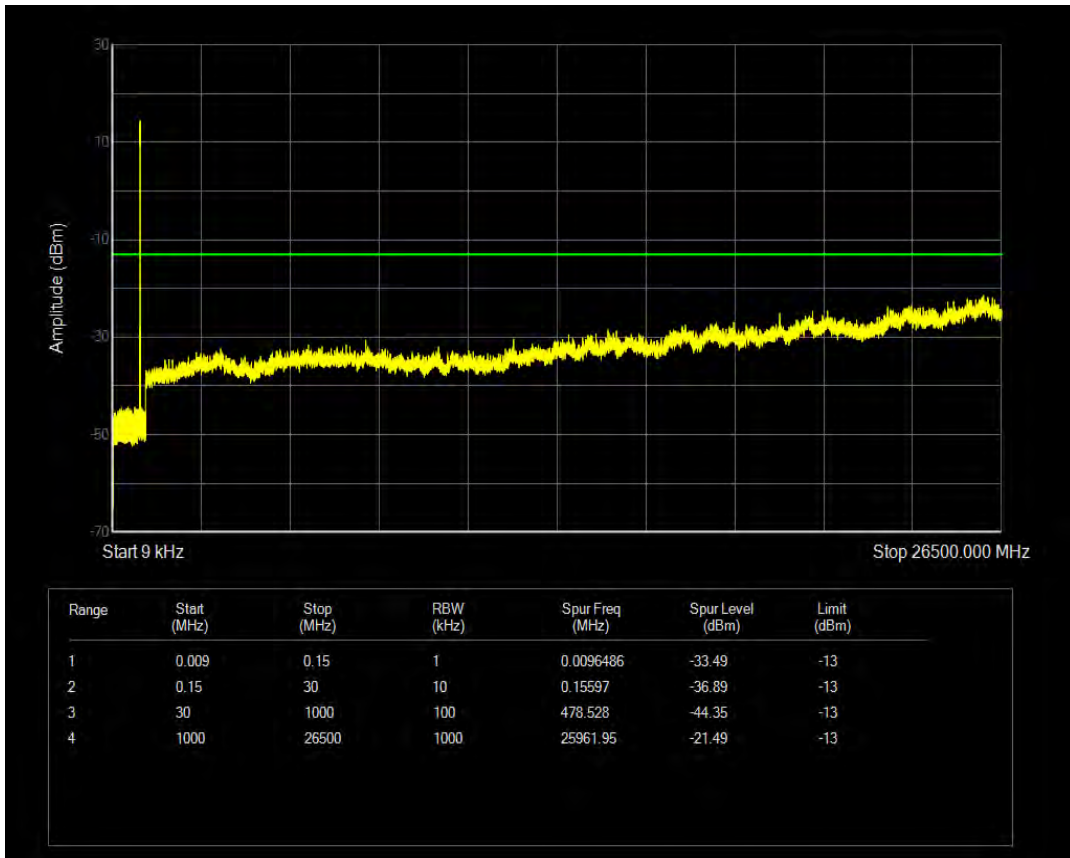

Band5 QPSK BW=5MHz Channel=20525 RB Size=1 Position=#0

Band5 QPSK BW=5MHz Channel=20525 RB Size=25 Position=#0

Band5 16QAM BW=5MHz Channel=20525 RB Size=1 Position=#0

Band5 16QAM BW=5MHz Channel=20525 RB Size=25 Position=#0

Band5 QPSK BW=5MHz Channel=20625 RB Size=1 Position=#0

Band5 QPSK BW=5MHz Channel=20625 RB Size=25 Position=#0

Band5 16QAM BW=5MHz Channel=20625 RB Size=1 Position=#0

Band5 16QAM BW=5MHz Channel=20625 RB Size=25 Position=#0