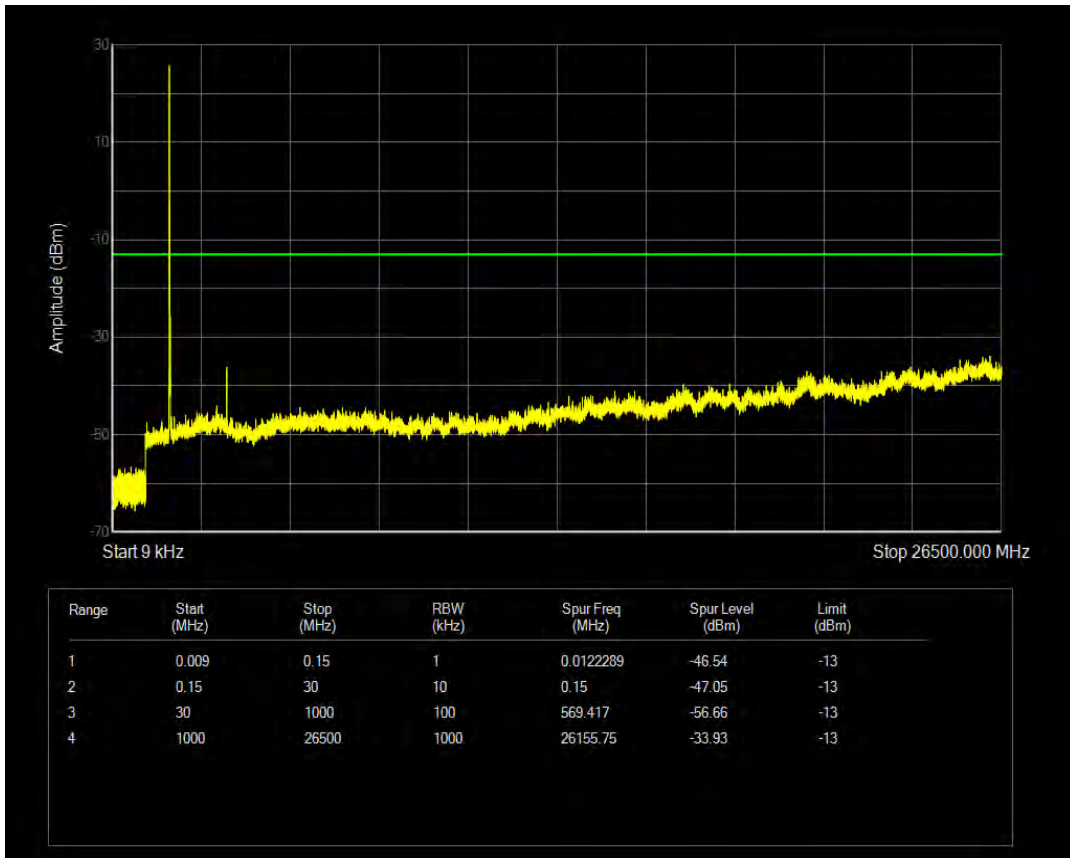

Band4 QPSK BW=15MHz Channel=20025 RB Size=75 Position=#0

Band4 16QAM BW=15MHz Channel=20025 RB Size=1 Position=#0