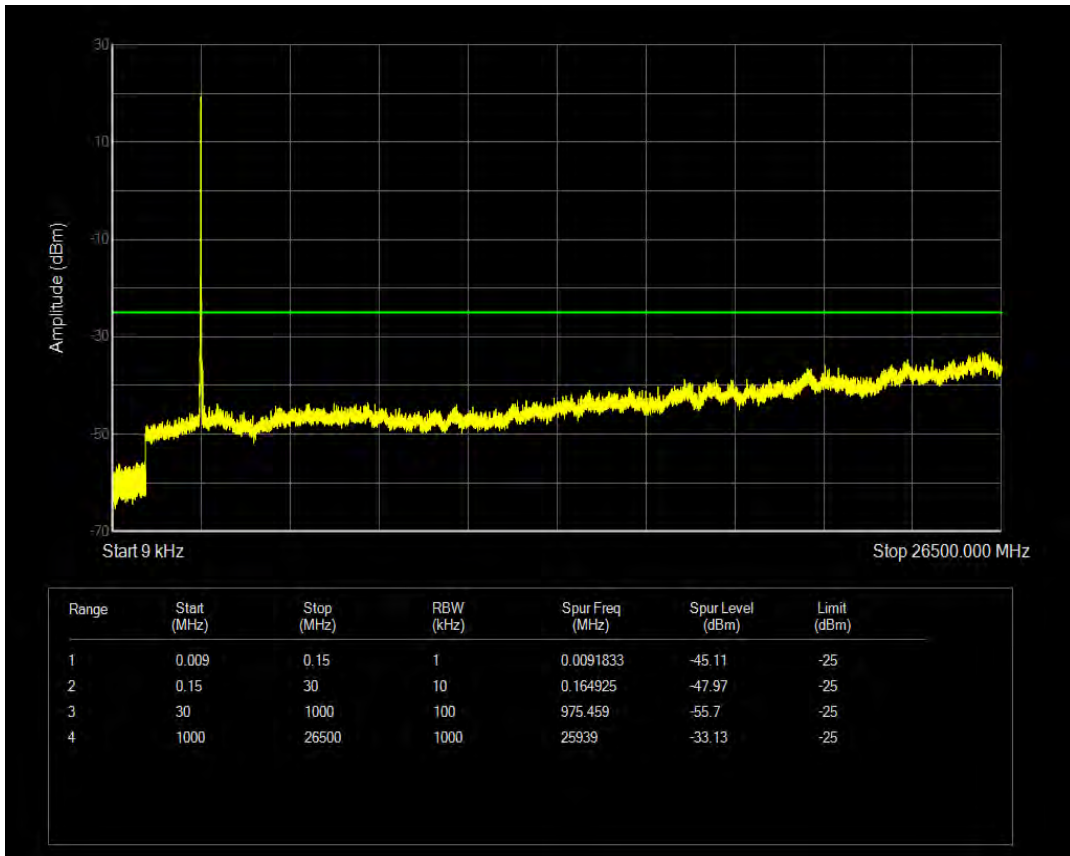

Band41 QPSK BW=10MHz Channel=41190 RB Size=1 Position=#0

Band41 QPSK BW=10MHz Channel=41190 RB Size=50 Position=#0