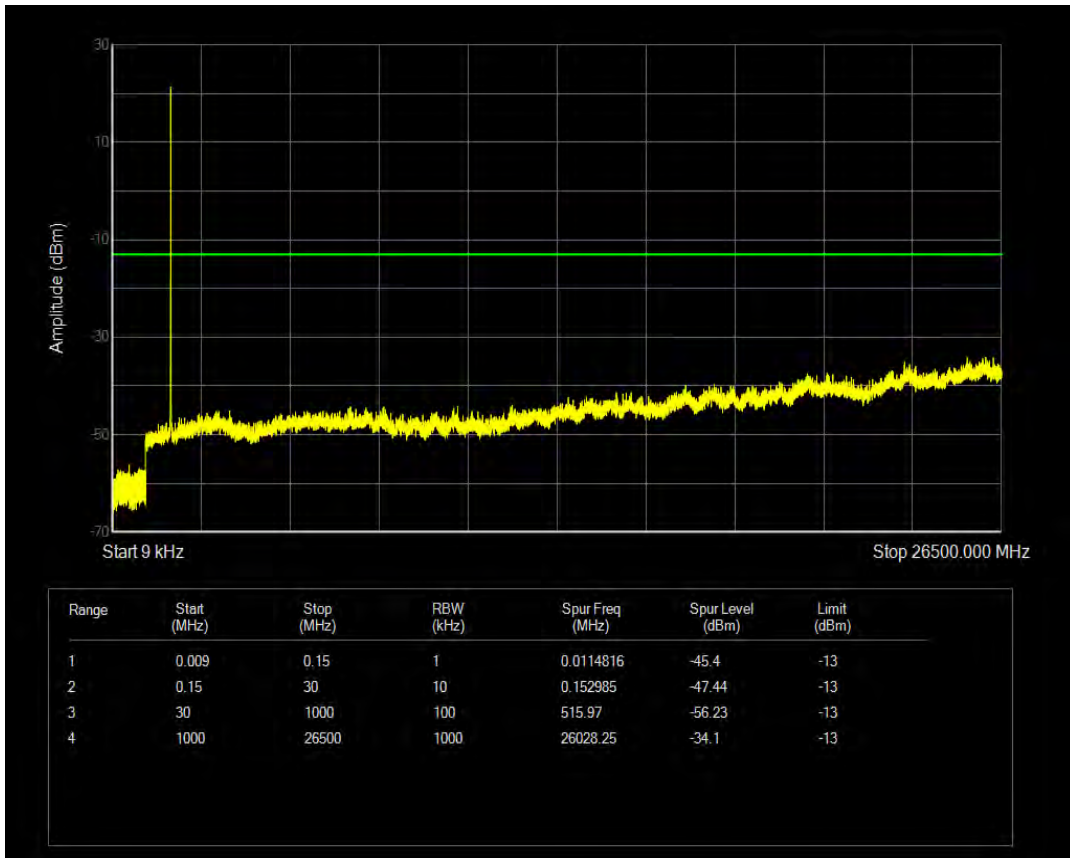

Band4 16QAM BW=3MHz Channel=20385 RB Size=1 Position=#0

Band4 QPSK BW=3MHz Channel=20385 RB Size=15 Position=#0