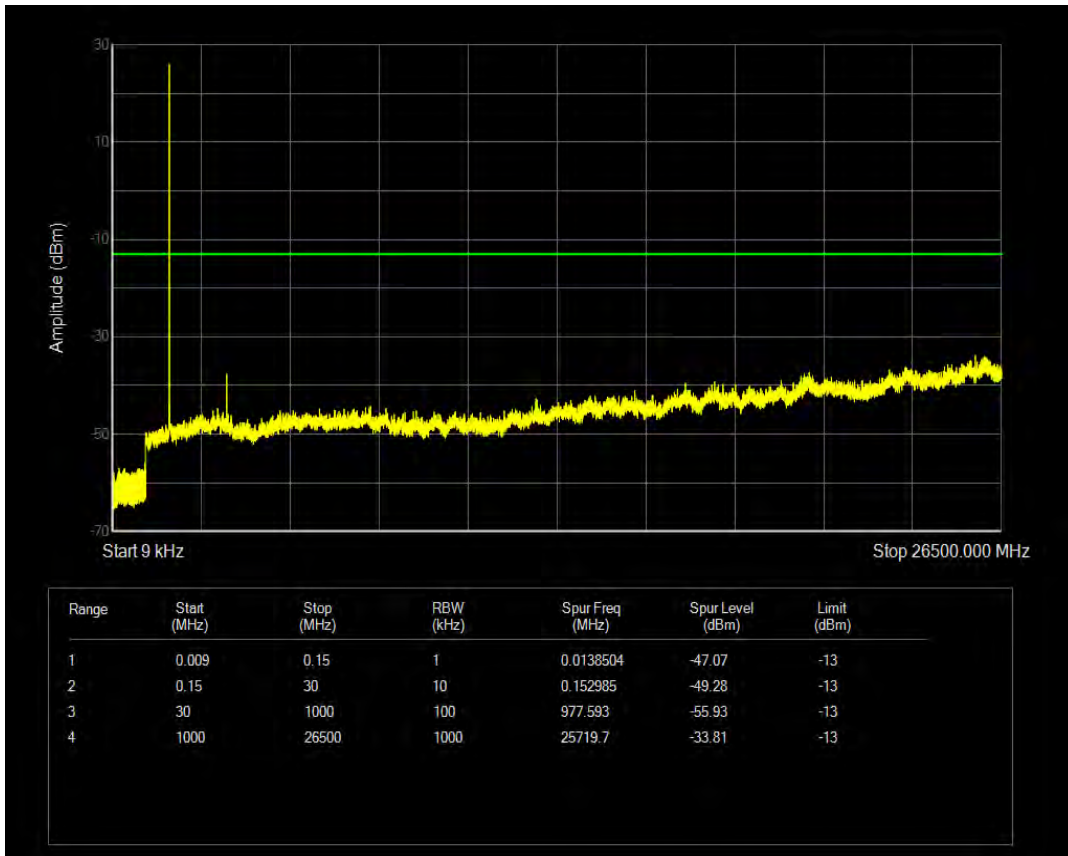

Band4 16QAM BW=3MHz Channel=19965 RB Size=15 Position=#0

Band4 16QAM BW=3MHz Channel=19965 RB Size=1 Position=#0