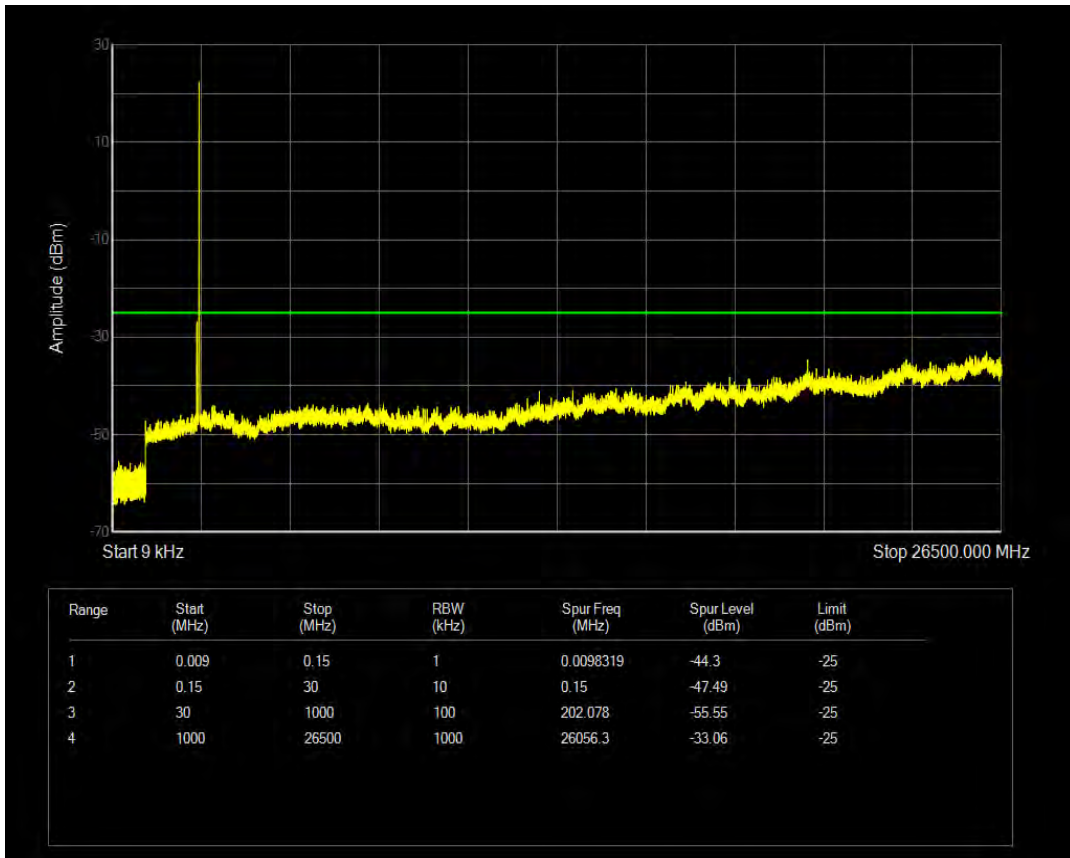

Band41 QPSK BW=5MHz Channel=40665 RB Size=1 Position=#0

Band41 QPSK BW=5MHz Channel=40665 RB Size=25 Position=#0

Band41 16QAM BW=5MHz Channel=40665 RB Size=1 Position=#0

Band41 16QAM BW=5MHz Channel=40665 RB Size=25 Position=#0