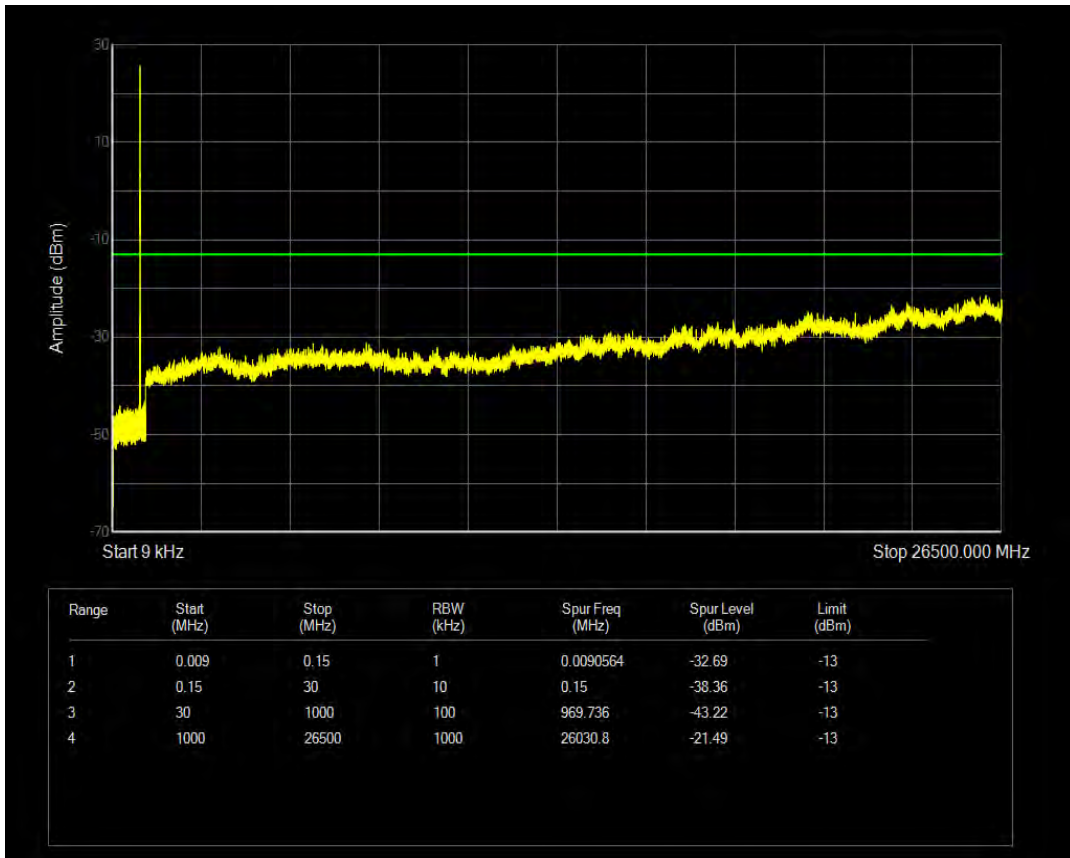

Band5 QPSK BW=3MHz Channel=20525 RB Size=15 Position=#0

Band5 16QAM BW=3MHz Channel=20525 RB Size=1 Position=#0