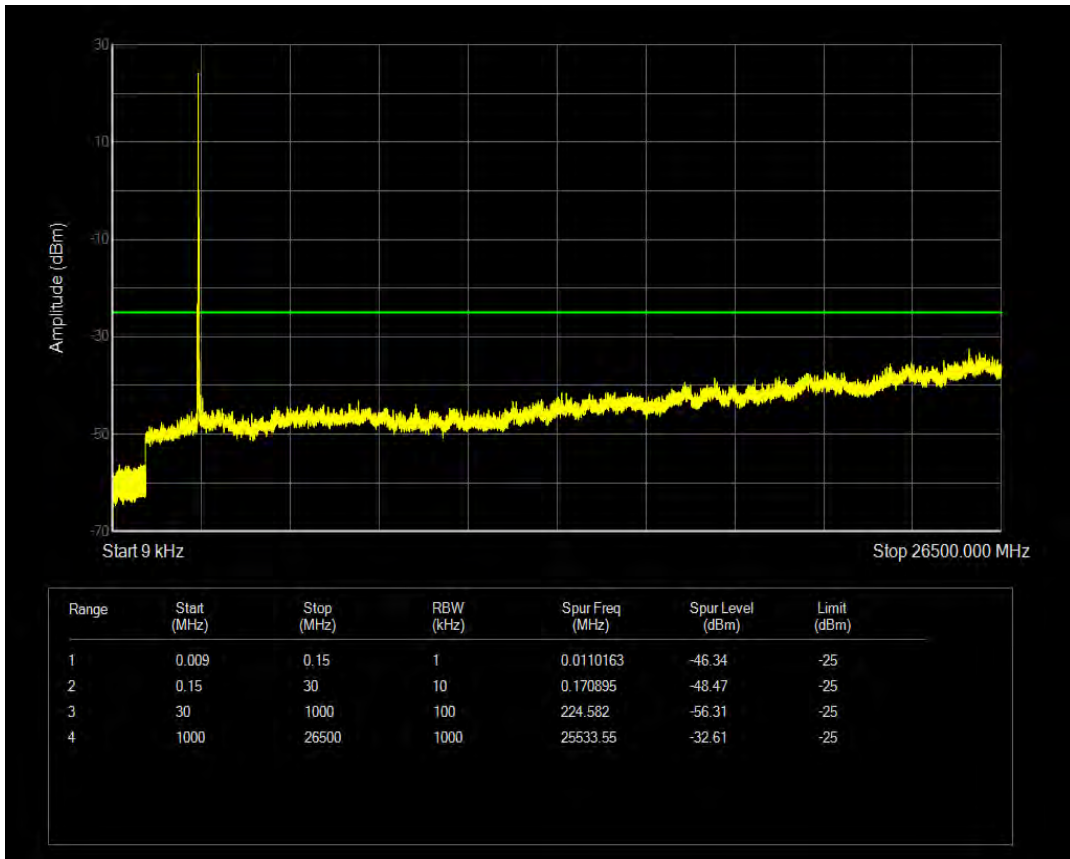

Band38 QPSK BW=15MHz Channel=38175 RB Size=75 Position=#0

Band38 QPSK BW=15MHz Channel=38175 RB Size=1 Position=#0

Band38 16QAM BW=15MHz Channel=38175 RB Size=1 Position=#0

Band38 16QAM BW=15MHz Channel=38175 RB Size=75 Position=#0

Band38 QPSK BW=20MHz Channel=37850 RB Size=1 Position=#0

Band38 QPSK BW=20MHz Channel=37850 RB Size=100 Position=#0

Band38 16QAM BW=20MHz Channel=37850 RB Size=100 Position=#0

Band38 16QAM BW=20MHz Channel=37850 RB Size=1 Position=#0