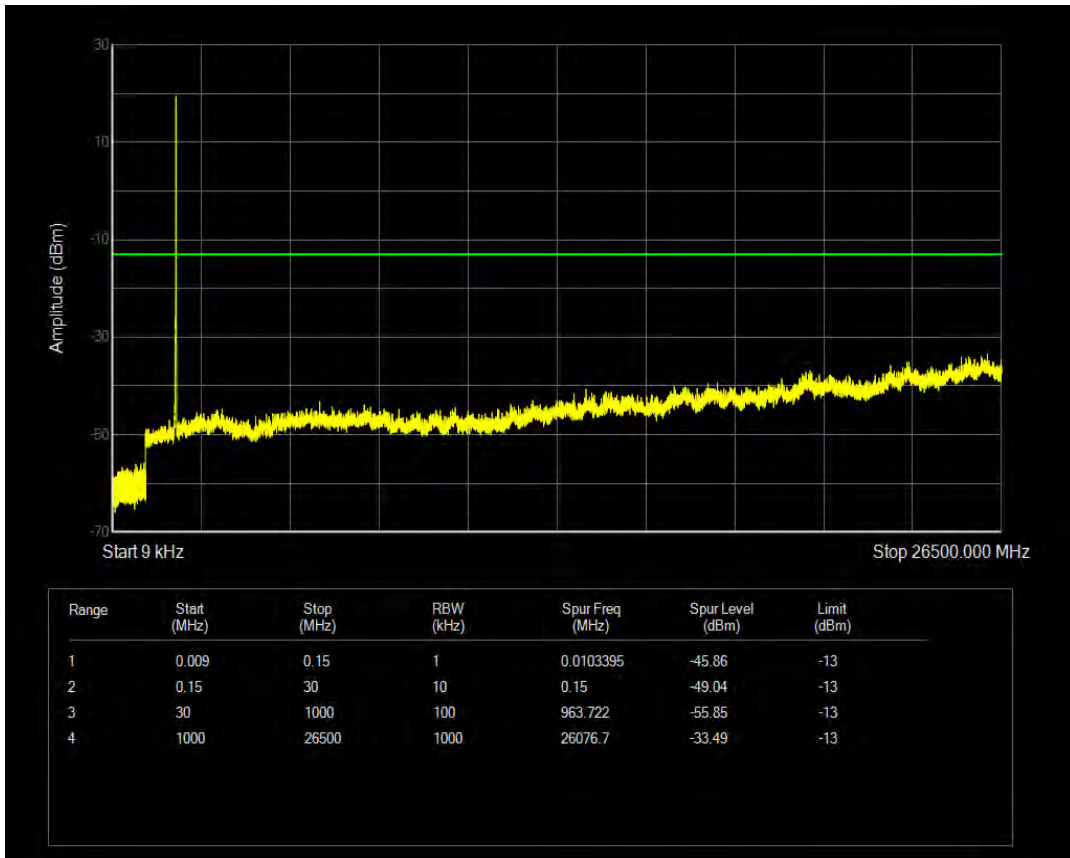

Band25 16QAM BW=10MHz Channel=26640 RB Size=1 Position=#0

Band25 QPSK BW=10MHz Channel=26640 RB Size=50 Position=#0