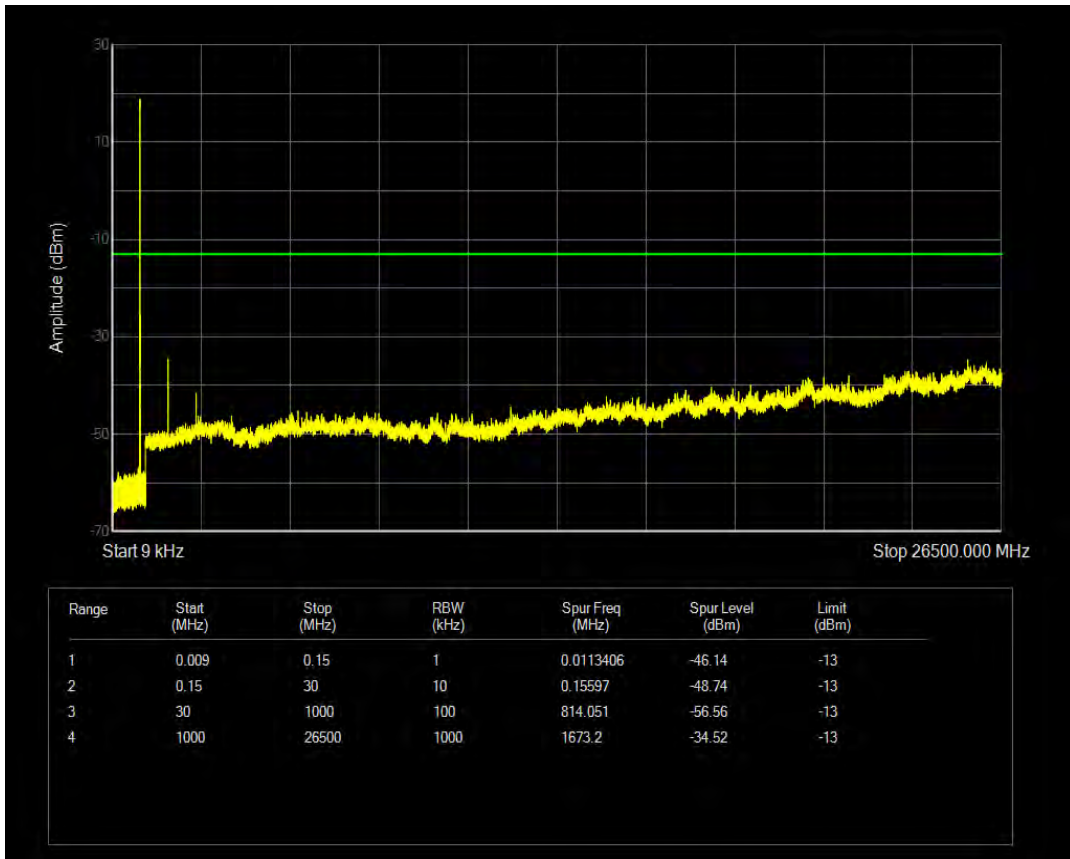

Band26b QPSK BW=1.4MHz Channel=26797 RB Size=1 Position=#0

Band26b QPSK BW=1.4MHz Channel=26797 RB Size=6 Position=#0

Band26b 16QAM BW=1.4MHz Channel=26797 RB Size=1 Position=#0

Band26b 16QAM BW=1.4MHz Channel=26797 RB Size=6 Position=#0

Band26b QPSK BW=1.4MHz Channel=26915 RB Size=1 Position=#0

Band26b QPSK BW=1.4MHz Channel=26915 RB Size=6 Position=#0

Band26b 16QAM BW=1.4MHz Channel=26915 RB Size=6 Position=#0

Band26b 16QAM BW=1.4MHz Channel=26915 RB Size=1 Position=#0