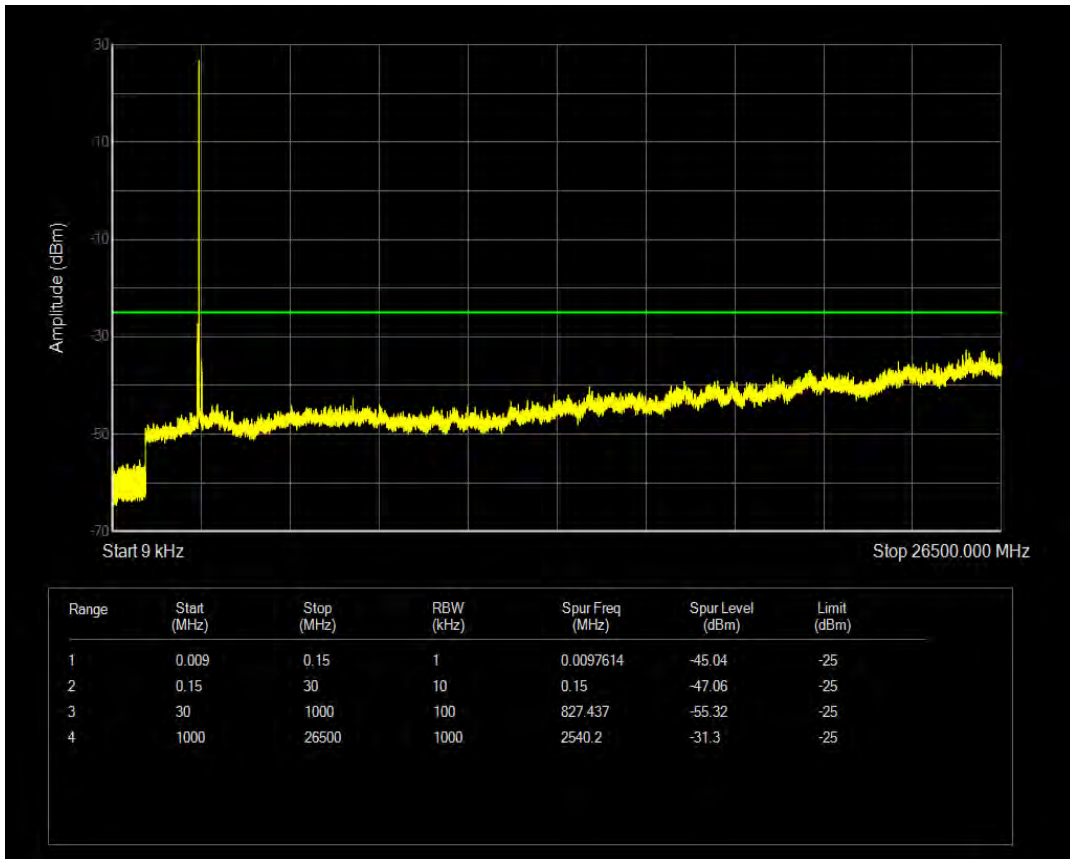

Band38 QPSK BW=5MHz Channel=38000 RB Size=25 Position=#0

Band38 QPSK BW=5MHz Channel=38000 RB Size=1 Position=#0