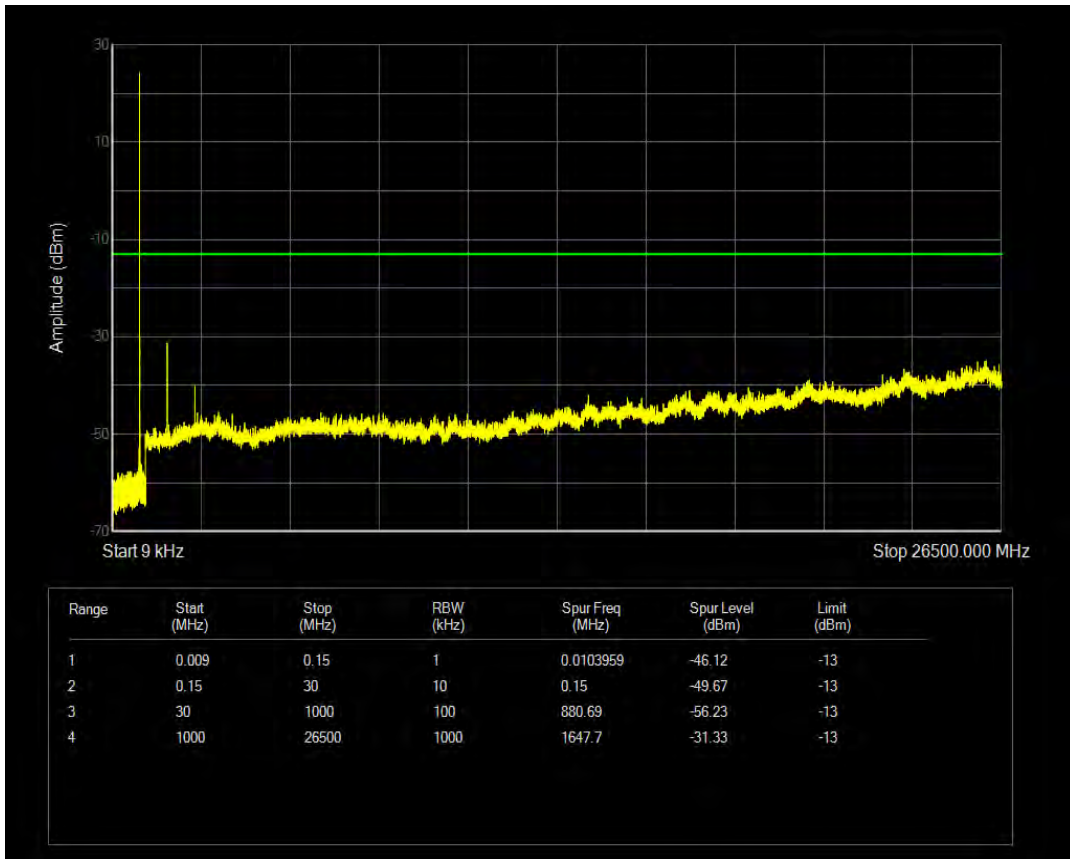

Band26a QPSK BW=10MHz Channel=26740 RB Size=1 Position=#0

Band26a 16QAM BW=10MHz Channel=26740 RB Size=1 Position=#0

Band26a QPSK BW=10MHz Channel=26740 RB Size=50 Position=#0

Band26a 16QAM BW=10MHz Channel=26740 RB Size=50 Position=#0

Band26b QPSK BW=1.4MHz Channel=26797 RB Size=1 Position=#0

Band26b QPSK BW=1.4MHz Channel=26797 RB Size=6 Position=#0

Band26b 16QAM BW=1.4MHz Channel=26797 RB Size=1 Position=#0

Band26b 16QAM BW=1.4MHz Channel=26797 RB Size=6 Position=#0