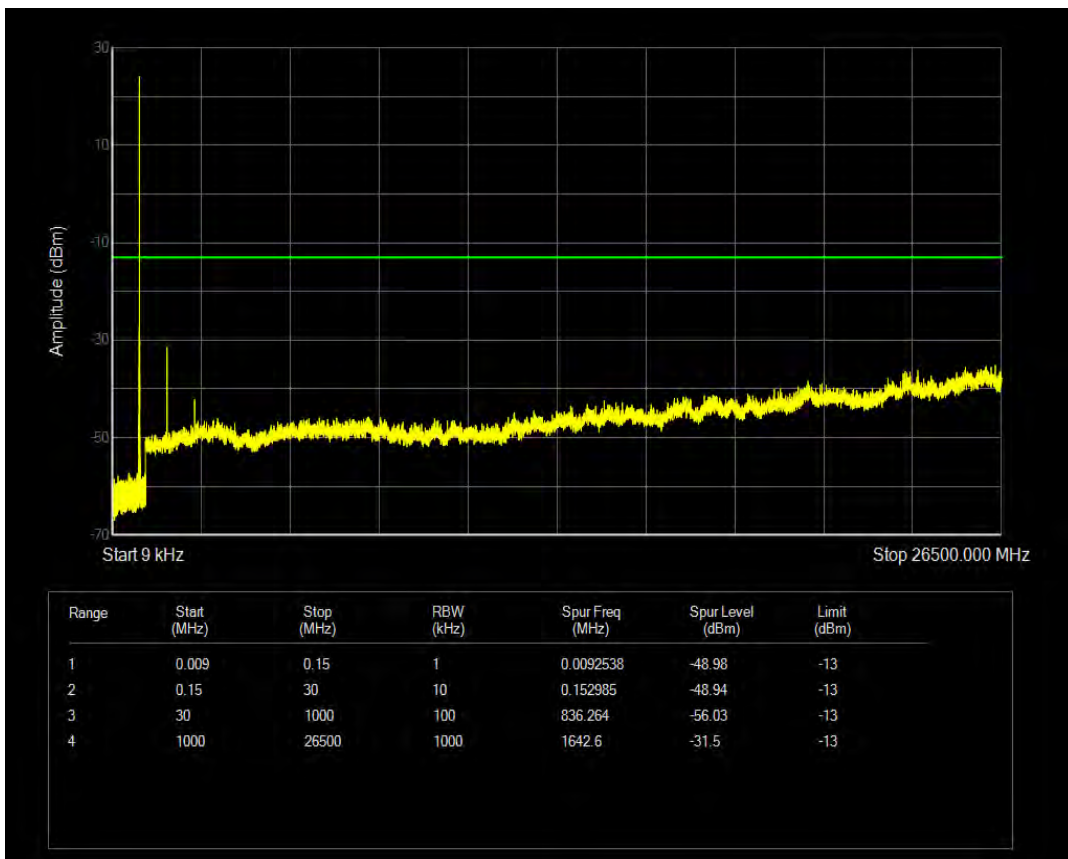

Band26a QPSK BW=3MHz Channel=26775 RB Size=1 Position=#0

Band26a QPSK BW=3MHz Channel=26775 RB Size=15 Position=#0

Band26a 16QAM BW=3MHz Channel=26775 RB Size=15 Position=#0

Band26a 16QAM BW=3MHz Channel=26775 RB Size=1 Position=#0