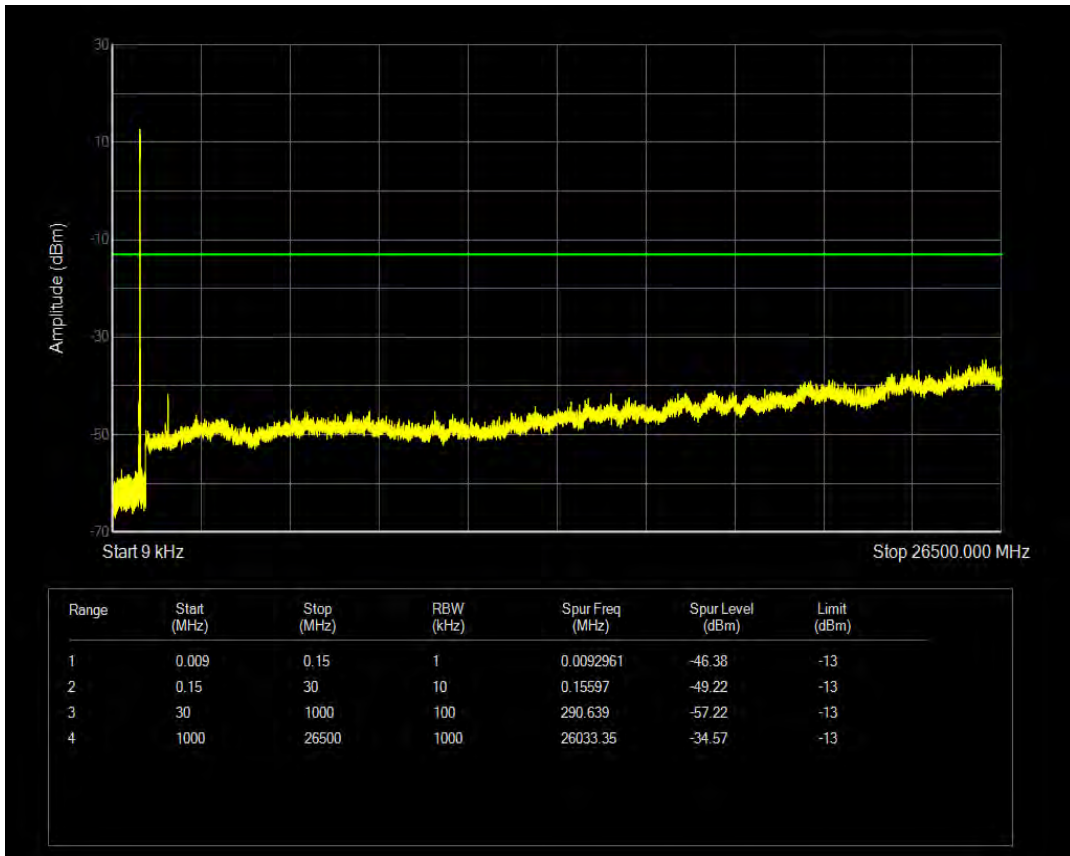

Band26b QPSK BW=10MHz Channel=26840 RB Size=1 Position=#0

Band26b 16QAM BW=10MHz Channel=26840 RB Size=1 Position=#0

Band26b QPSK BW=10MHz Channel=26840 RB Size=50 Position=#0

Band26b 16QAM BW=10MHz Channel=26840 RB Size=50 Position=#0

Band26b QPSK BW=10MHz Channel=26915 RB Size=1 Position=#0

Band26b QPSK BW=10MHz Channel=26915 RB Size=50 Position=#0

Band26b 16QAM BW=10MHz Channel=26915 RB Size=1 Position=#0

Band26b 16QAM BW=10MHz Channel=26915 RB Size=50 Position=#0