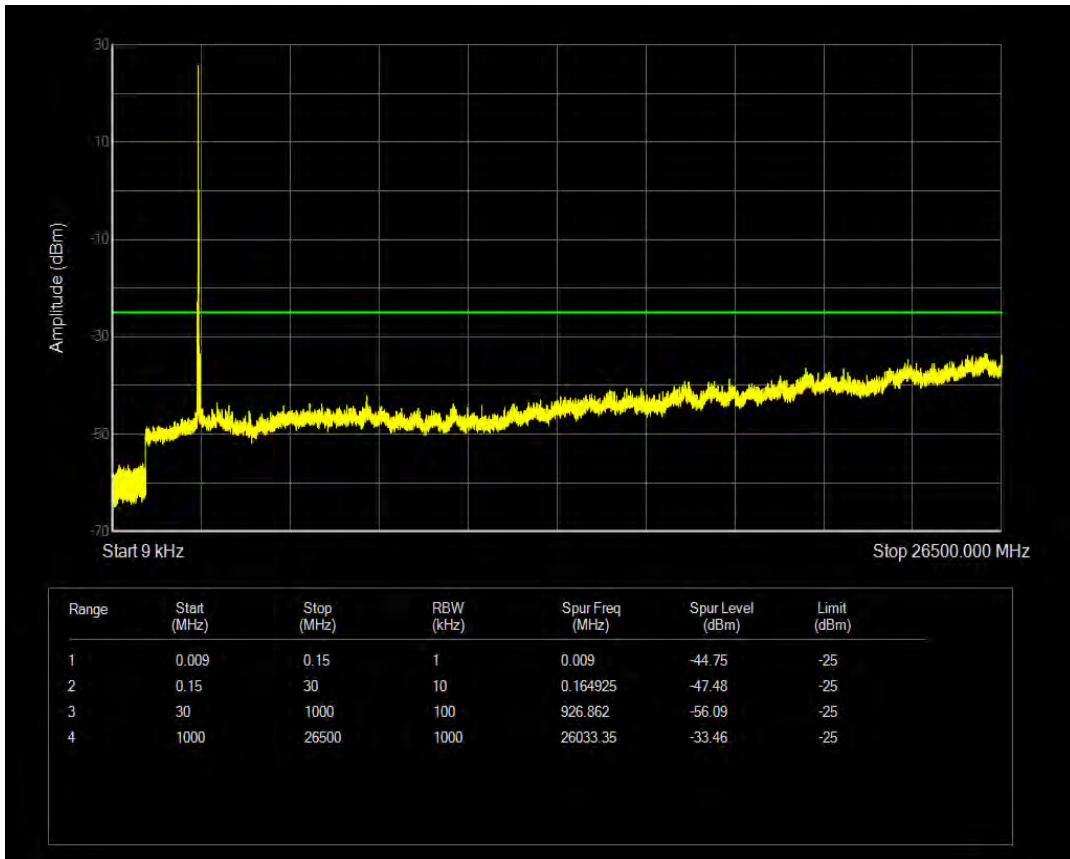

Band38 QPSK BW=15MHz Channel=37825 RB Size=75 Position=#0

Band38 QPSK BW=15MHz Channel=37825 RB Size=1 Position=#0