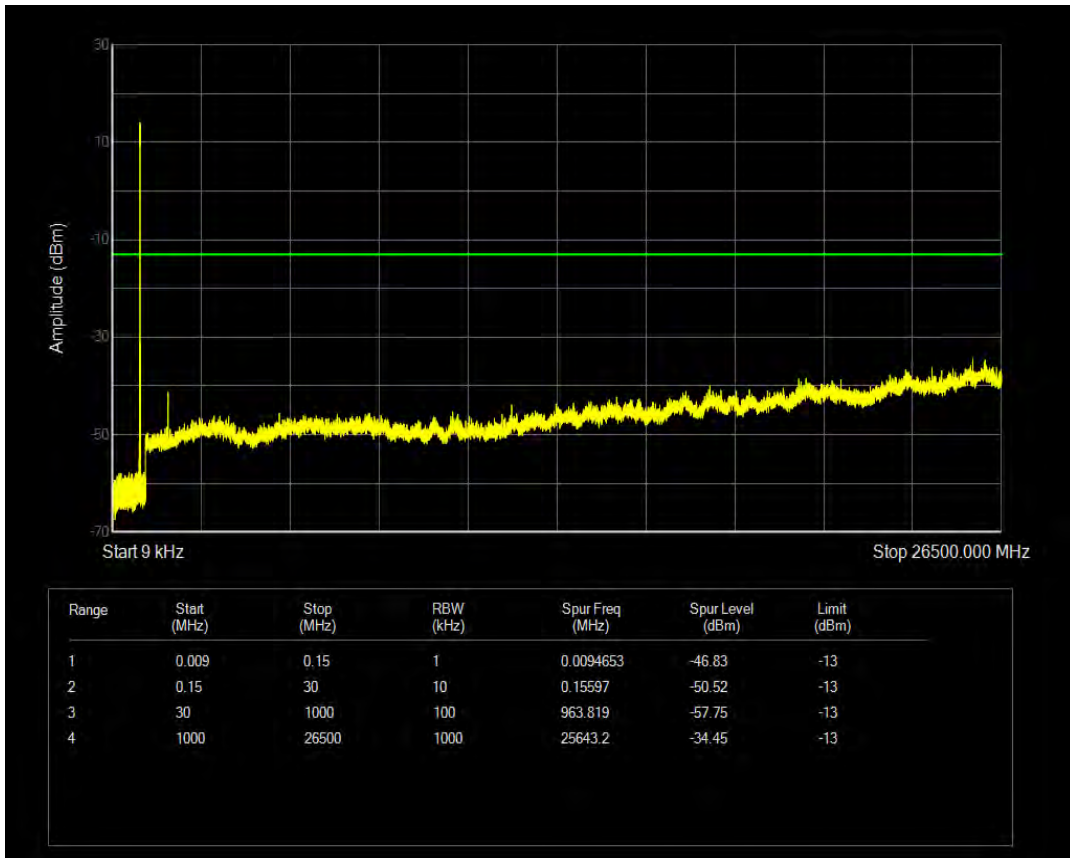

Band26b QPSK BW=5MHz Channel=26815 RB Size=1 Position=#0

Band26b QPSK BW=5MHz Channel=26815 RB Size=25 Position=#0

Band26b 16QAM BW=5MHz Channel=26815 RB Size=1 Position=#0

Band26b 16QAM BW=5MHz Channel=26815 RB Size=25 Position=#0

Band26b QPSK BW=5MHz Channel=26915 RB Size=1 Position=#0

Band26b QPSK BW=5MHz Channel=26915 RB Size=25 Position=#0

Band26b 16QAM BW=5MHz Channel=26915 RB Size=1 Position=#0

Band26b 16QAM BW=5MHz Channel=26915 RB Size=25 Position=#0