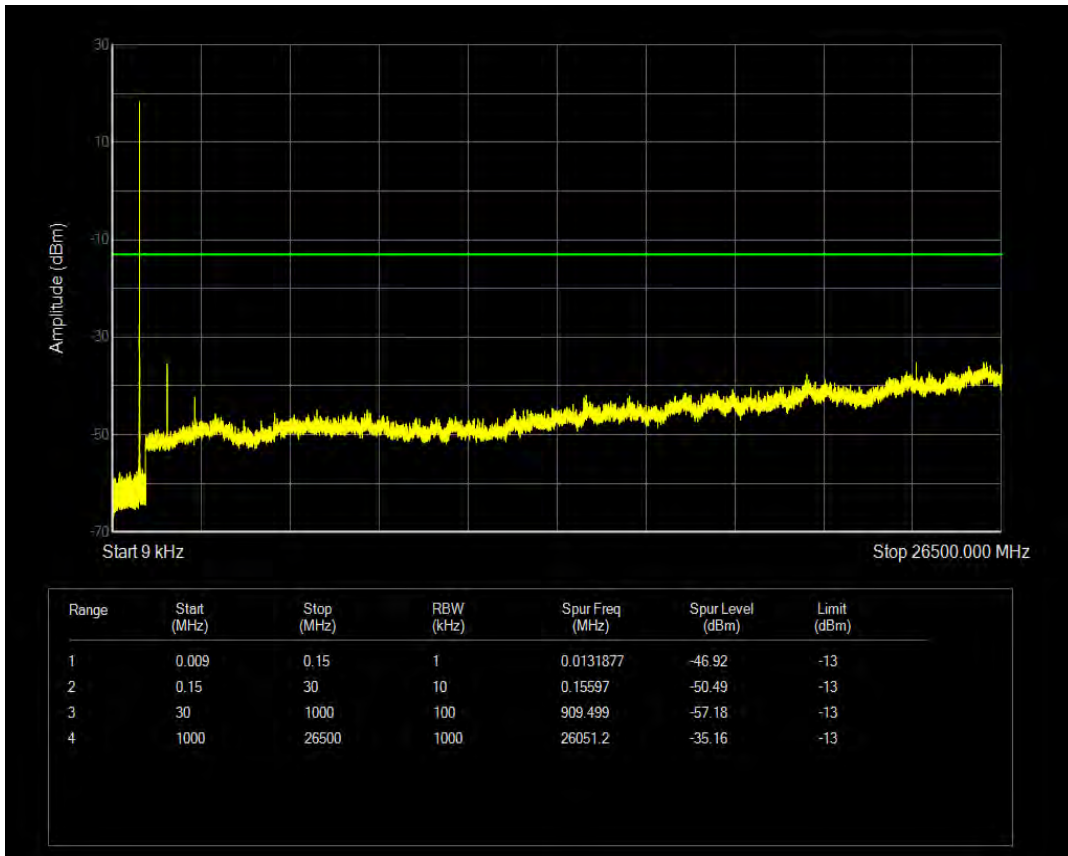

Band26a QPSK BW=1.4MHz Channel=26783 RB Size=6 Position=#0

Band26a QPSK BW=1.4MHz Channel=26783 RB Size=1 Position=#0

Band26a 16QAM BW=1.4MHz Channel=26783 RB Size=1 Position=#0

Band26a 16QAM BW=1.4MHz Channel=26783 RB Size=6 Position=#0