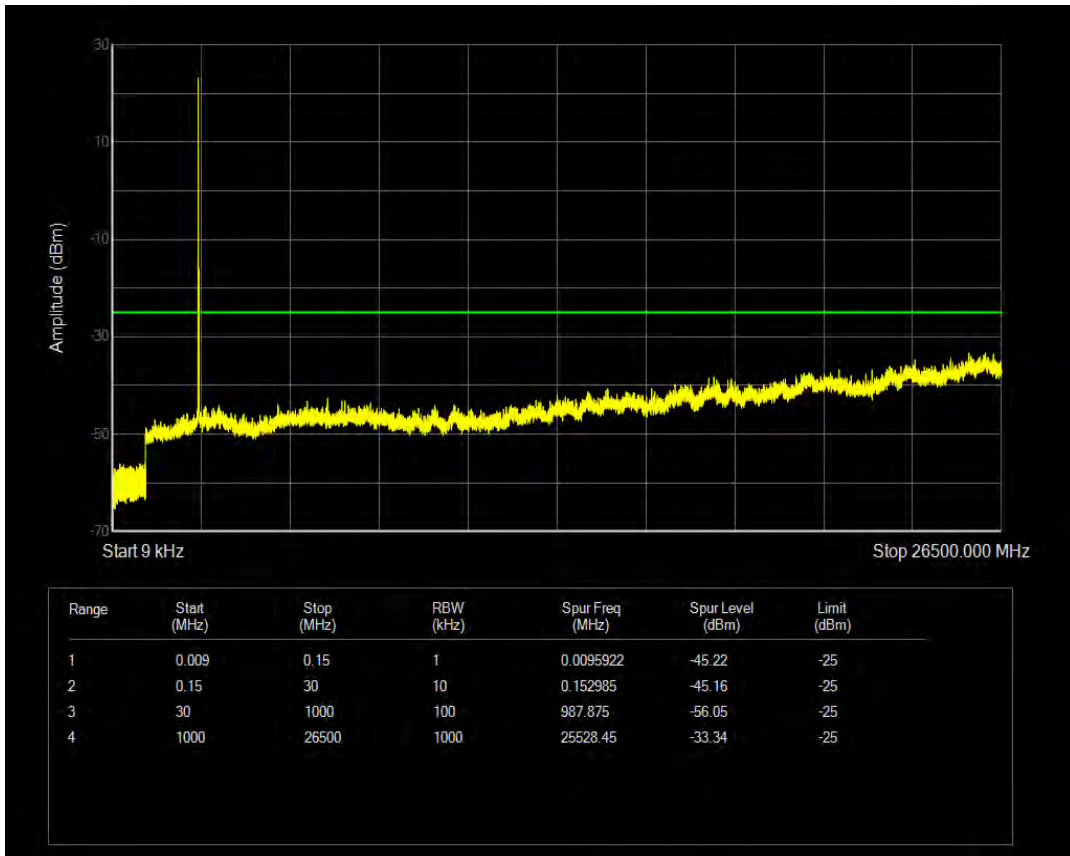

Band38 16QAM BW=5MHz Channel=37775 RB Size=25 Position=#0

Band38 16QAM BW=5MHz Channel=37775 RB Size=1 Position=#0