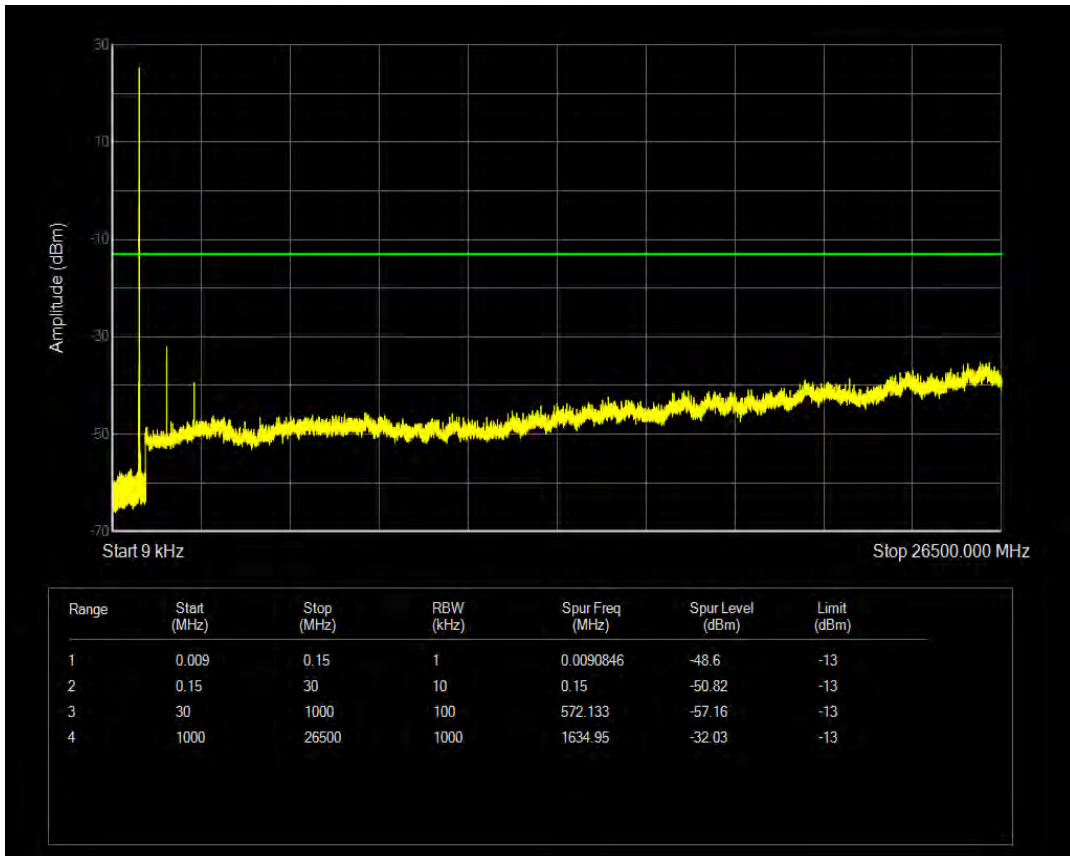

Band26a QPSK BW=5MHz Channel=26740 RB Size=25 Position=#0

Band26a QPSK BW=5MHz Channel=26740 RB Size=1 Position=#0