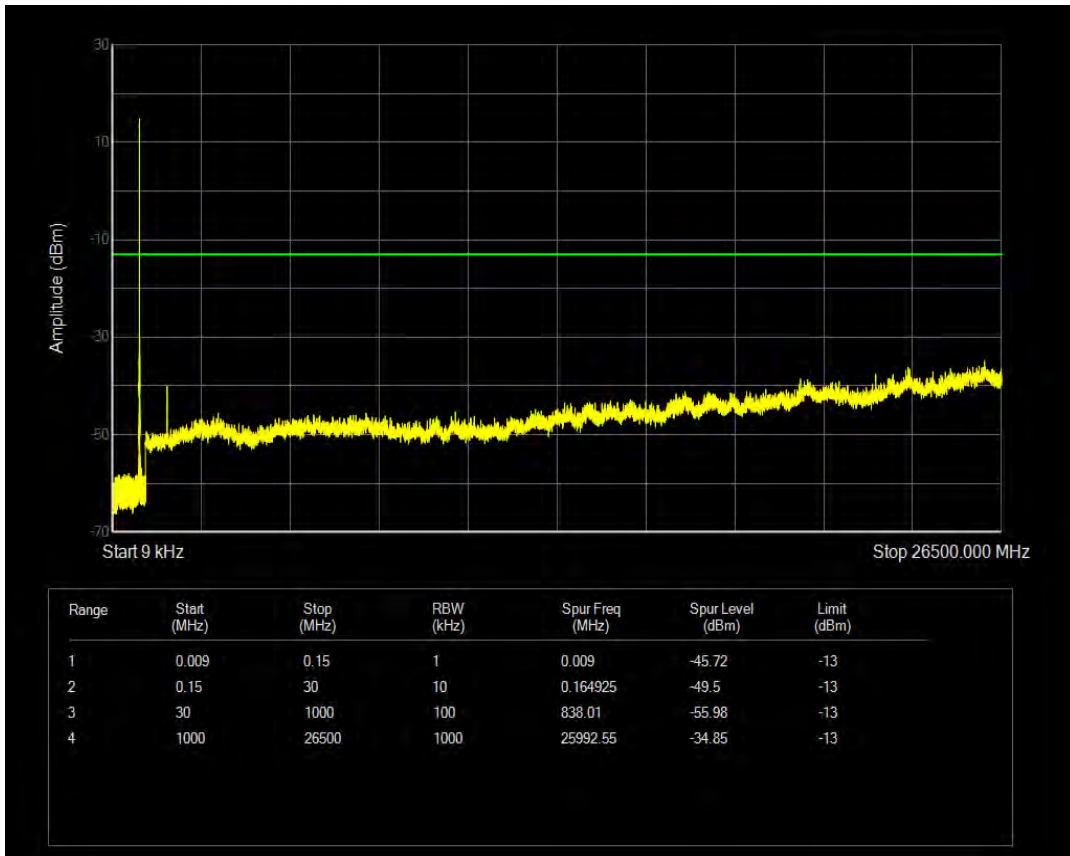

Band26a 16QAM BW=3MHz Channel=26775 RB Size=15 Position=#0

Band26a QPSK BW=3MHz Channel=26775 RB Size=15 Position=#0