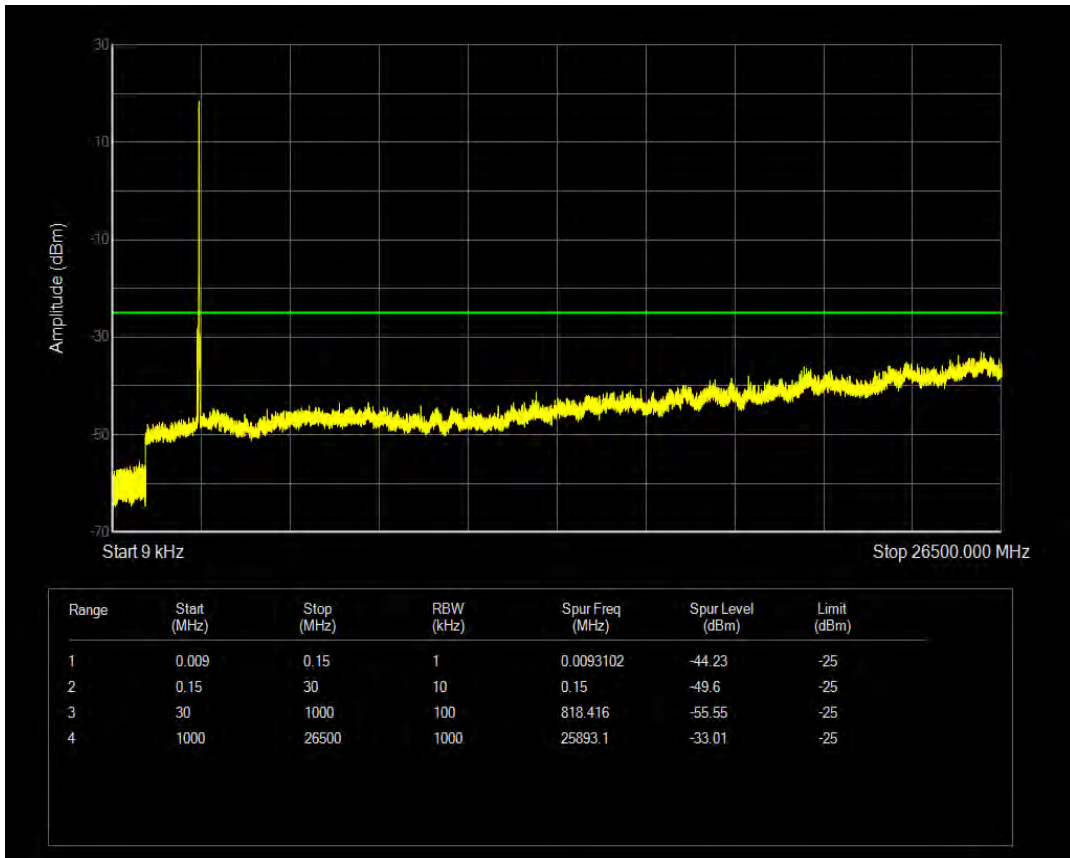

Band38 16QAM BW=10MHz Channel=37800 RB Size=50 Position=#0

Band38 QPSK BW=10MHz Channel=38000 RB Size=50 Position=#0

Band38 16QAM BW=10MHz Channel=38000 RB Size=1 Position=#0

Band38 16QAM BW=10MHz Channel=38000 RB Size=50 Position=#0