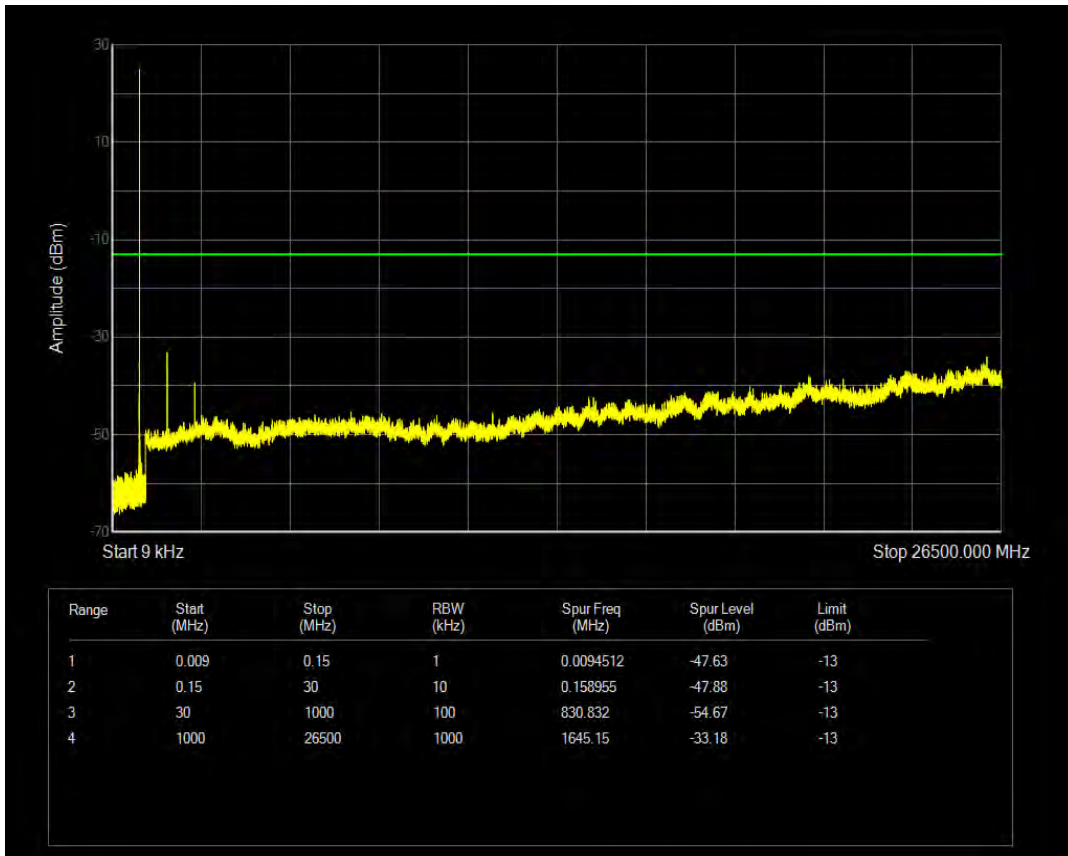

Band26a 16QAM BW=1.4MHz Channel=26783 RB Size=1 Position=#0

Band26a QPSK BW=1.4MHz Channel=26783 RB Size=1 Position=#0