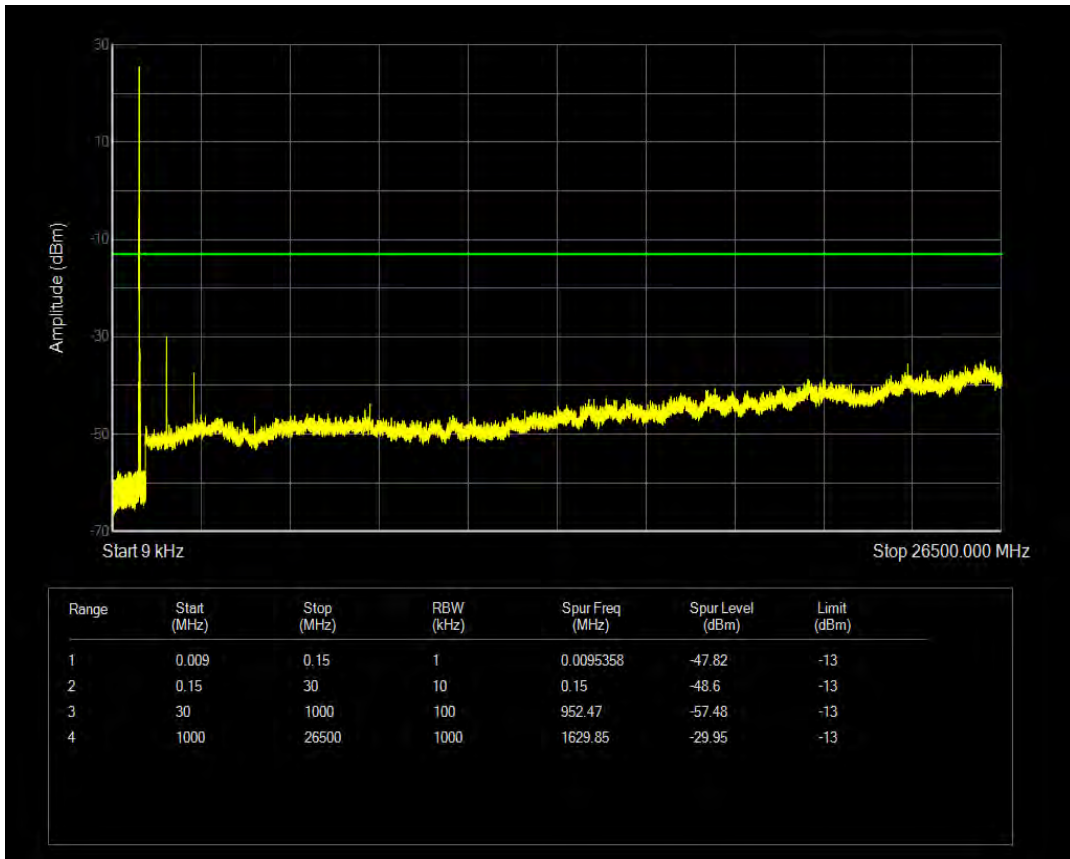

Band26a 16QAM BW=10MHz Channel=26740 RB Size=1 Position=#0

Band26a QPSK BW=10MHz Channel=26740 RB Size=1 Position=#0