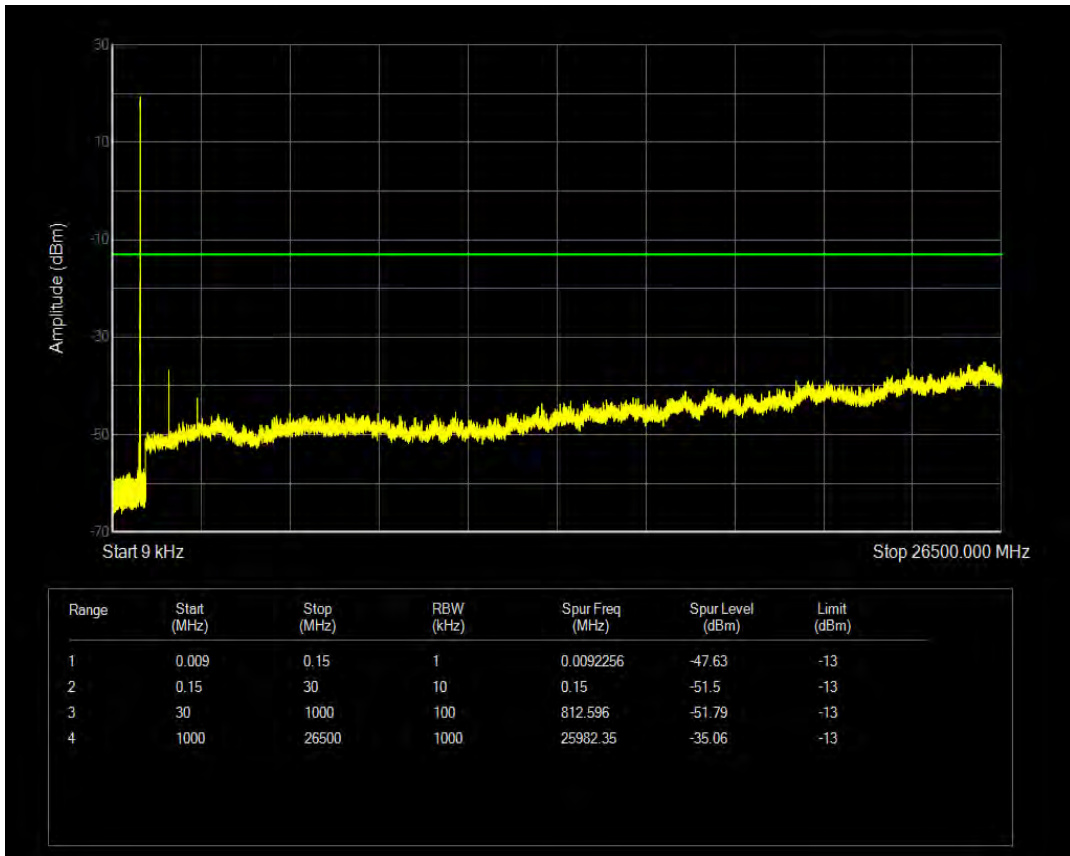

Band26b QPSK BW=1.4MHz Channel=27033 RB Size=1 Position=#0

Band26b QPSK BW=1.4MHz Channel=27033 RB Size=6 Position=#0

Band26b 16QAM BW=1.4MHz Channel=27033 RB Size=1 Position=#0

Band26b 16QAM BW=1.4MHz Channel=27033 RB Size=6 Position=#0