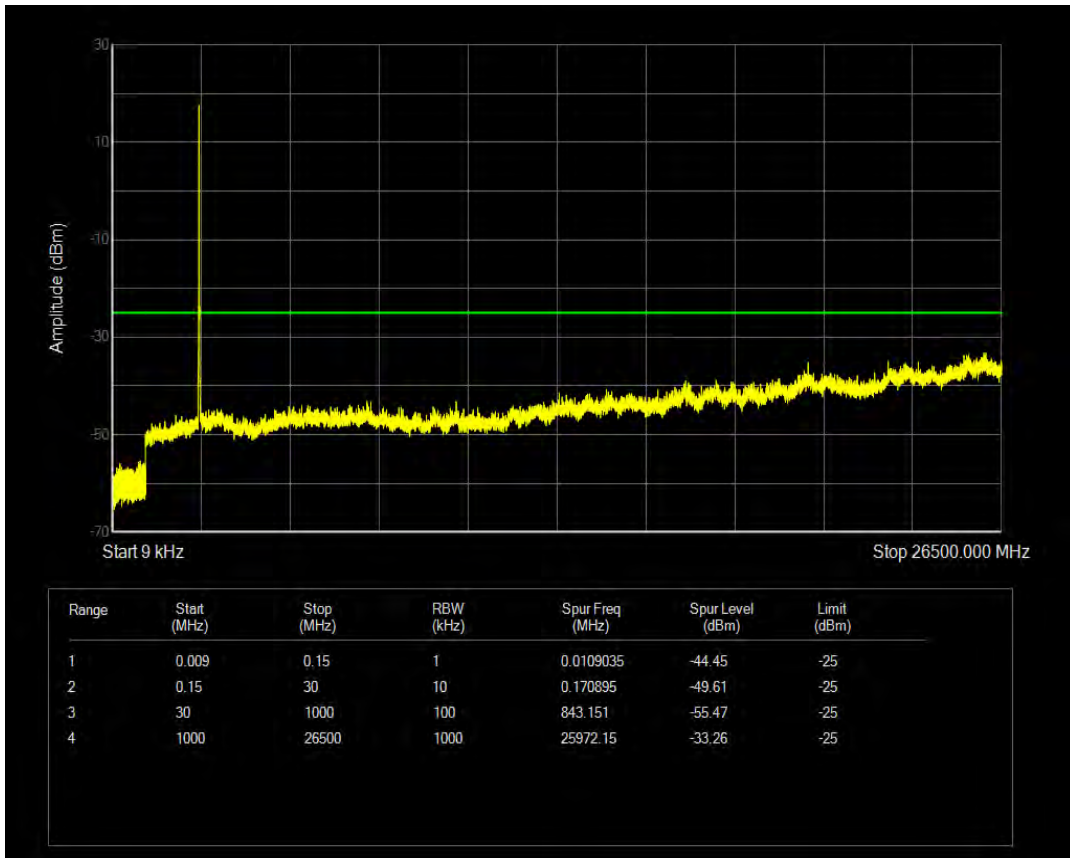

Band38 16QAM BW=10MHz Channel=38000 RB Size=1 Position=#0

Band38 QPSK BW=10MHz Channel=38000 RB Size=50 Position=#0