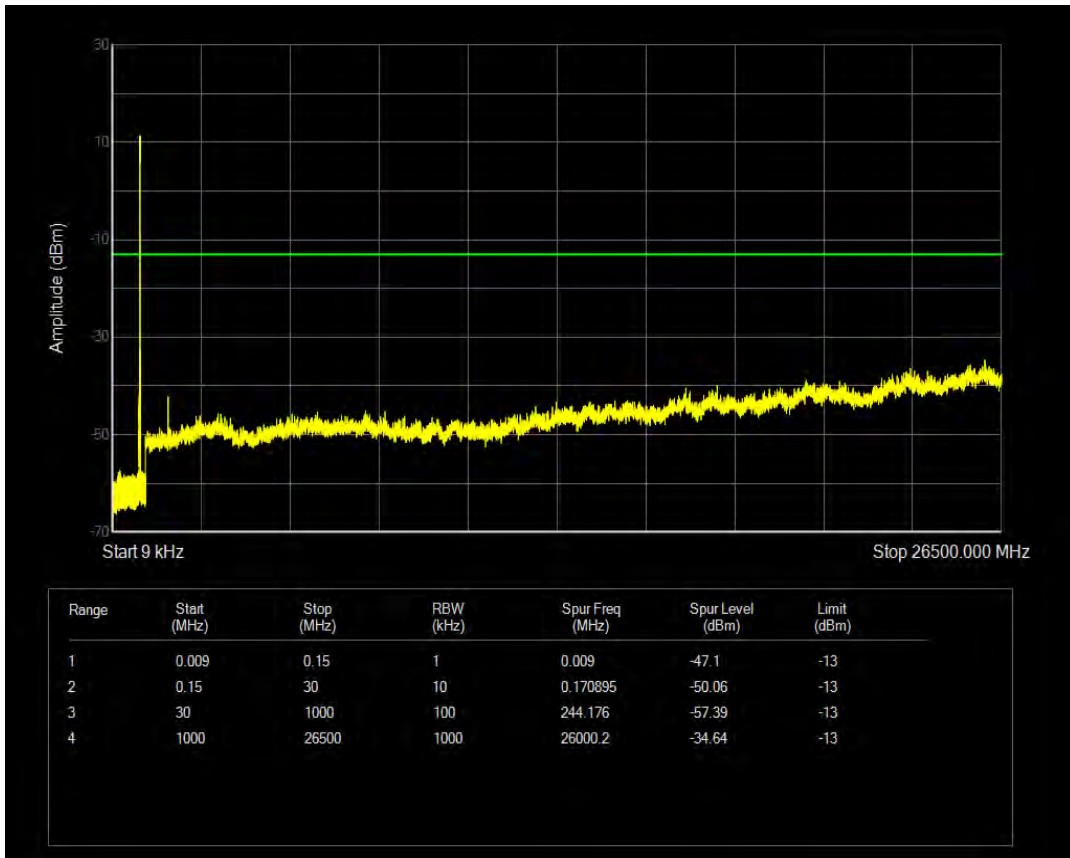

Band26b QPSK BW=10MHz Channel=26915 RB Size=1 Position=#0

Band26b QPSK BW=10MHz Channel=26915 RB Size=50 Position=#0

Band26b 16QAM BW=10MHz Channel=26915 RB Size=1 Position=#0

Band26b 16QAM BW=10MHz Channel=26915 RB Size=50 Position=#0

Band26b QPSK BW=10MHz Channel=26990 RB Size=1 Position=#0

Band26b QPSK BW=10MHz Channel=26990 RB Size=50 Position=#0

Band26b 16QAM BW=10MHz Channel=26990 RB Size=50 Position=#0

Band26b 16QAM BW=10MHz Channel=26990 RB Size=1 Position=#0