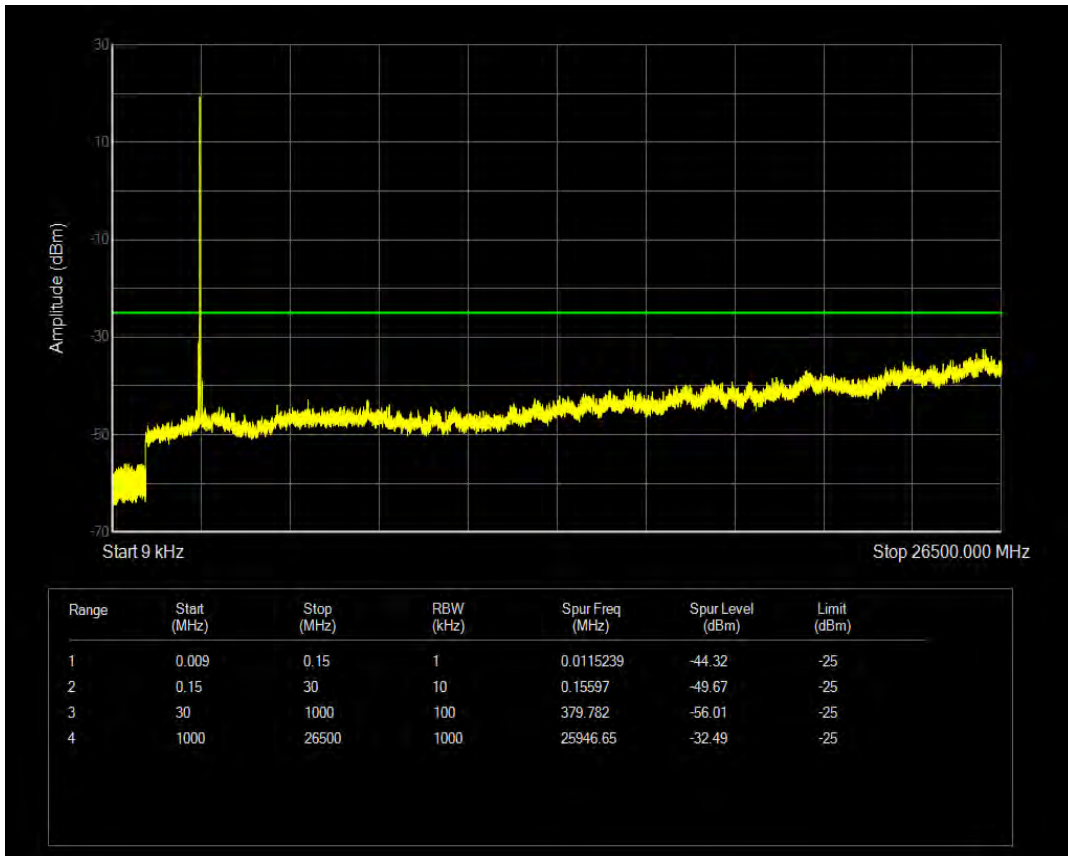

Band38 16QAM BW=5MHz Channel=38225 RB Size=1 Position=#0

Band38 QPSK BW=5MHz Channel=38225 RB Size=25 Position=#0