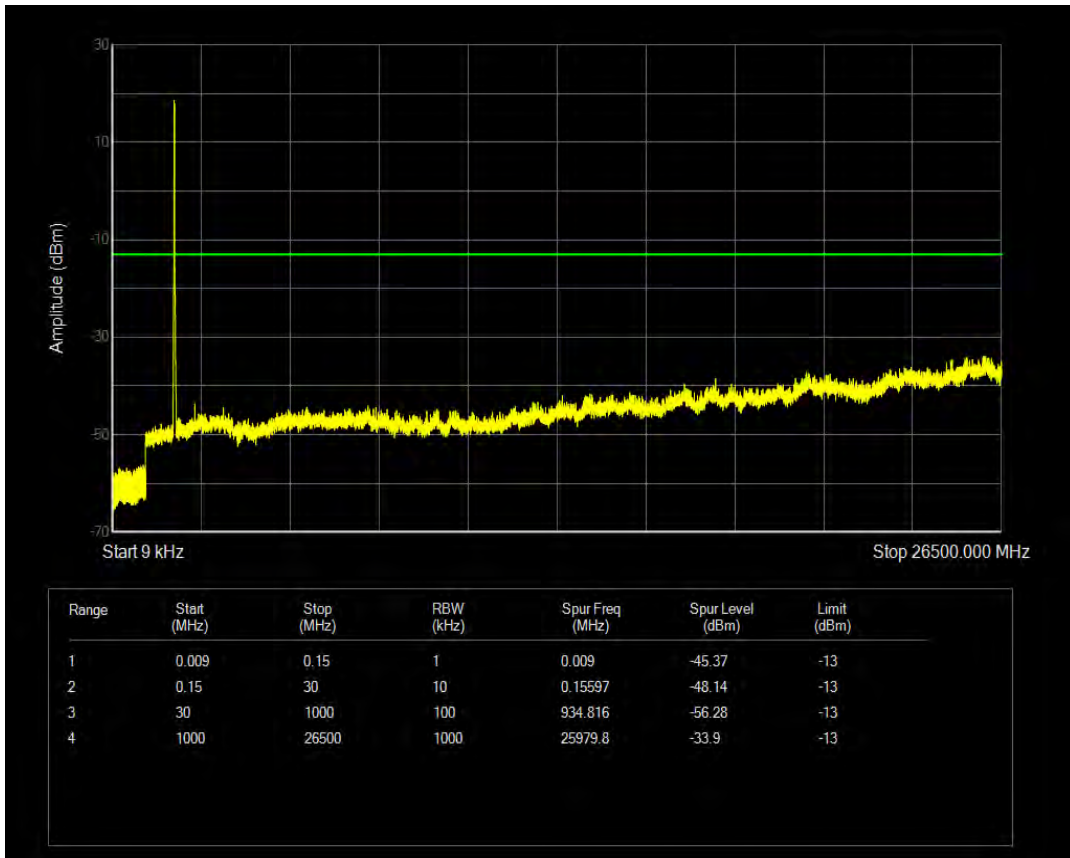

Band25 16QAM BW=20MHz Channel=26140 RB Size=100 Position=#0

Band25 QPSK BW=20MHz Channel=26140 RB Size=100 Position=#0