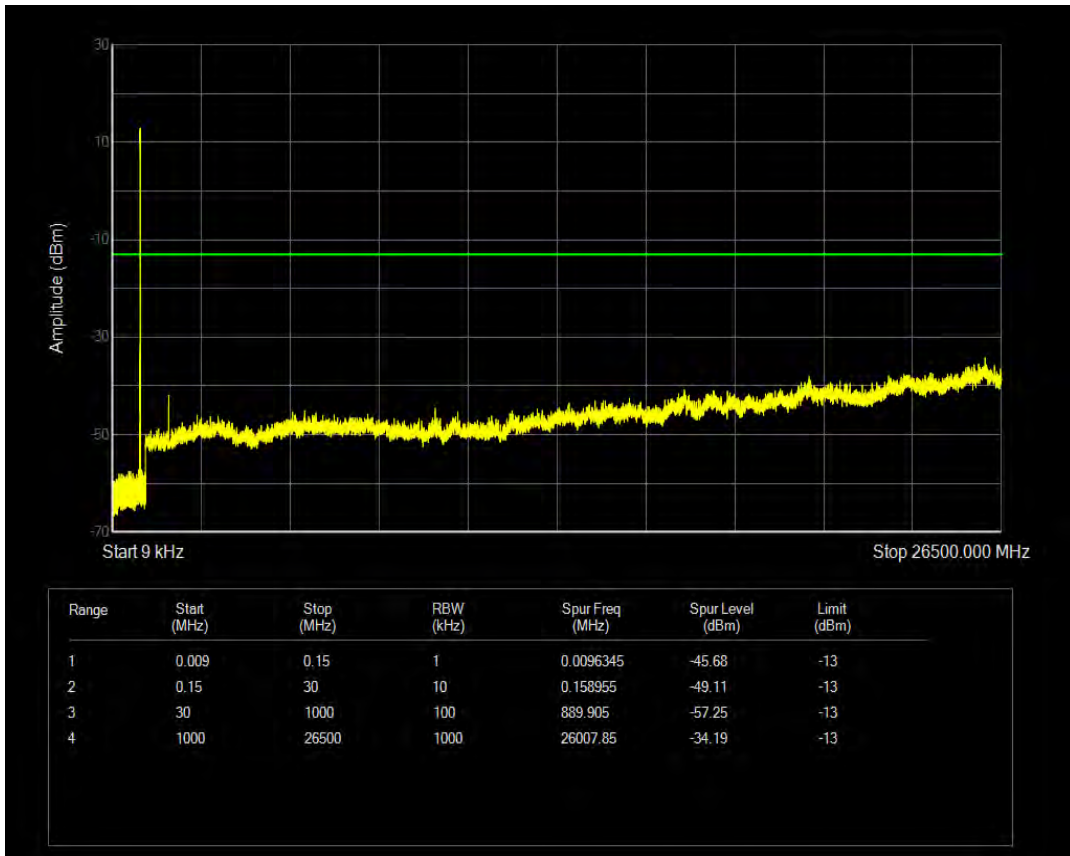

Band26b 16QAM BW=5MHz Channel=27015 RB Size=1 Position=#0

Band26b QPSK BW=5MHz Channel=27015 RB Size=25 Position=#0