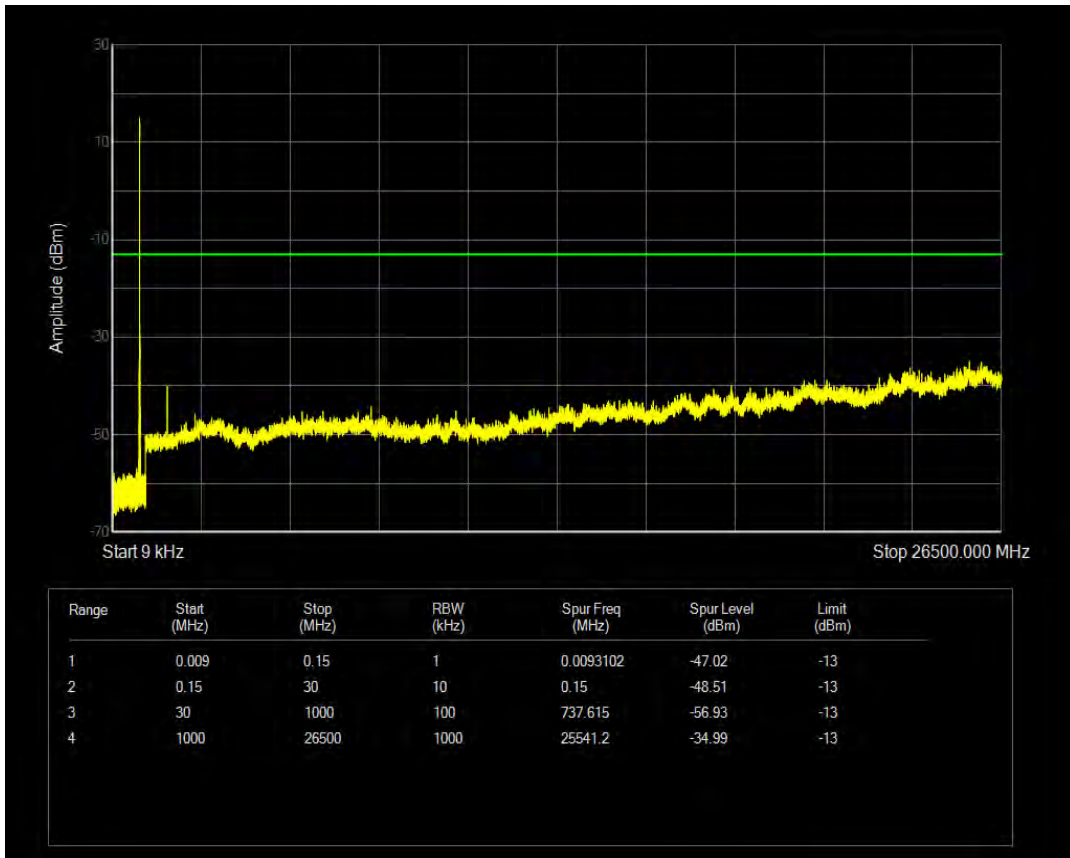

Band26b QPSK BW=3MHz Channel=26805 RB Size=1 Position=#0

Band26b QPSK BW=3MHz Channel=26805 RB Size=15 Position=#0

Band26b 16QAM BW=3MHz Channel=26805 RB Size=1 Position=#0

Band26b 16QAM BW=3MHz Channel=26805 RB Size=15 Position=#0