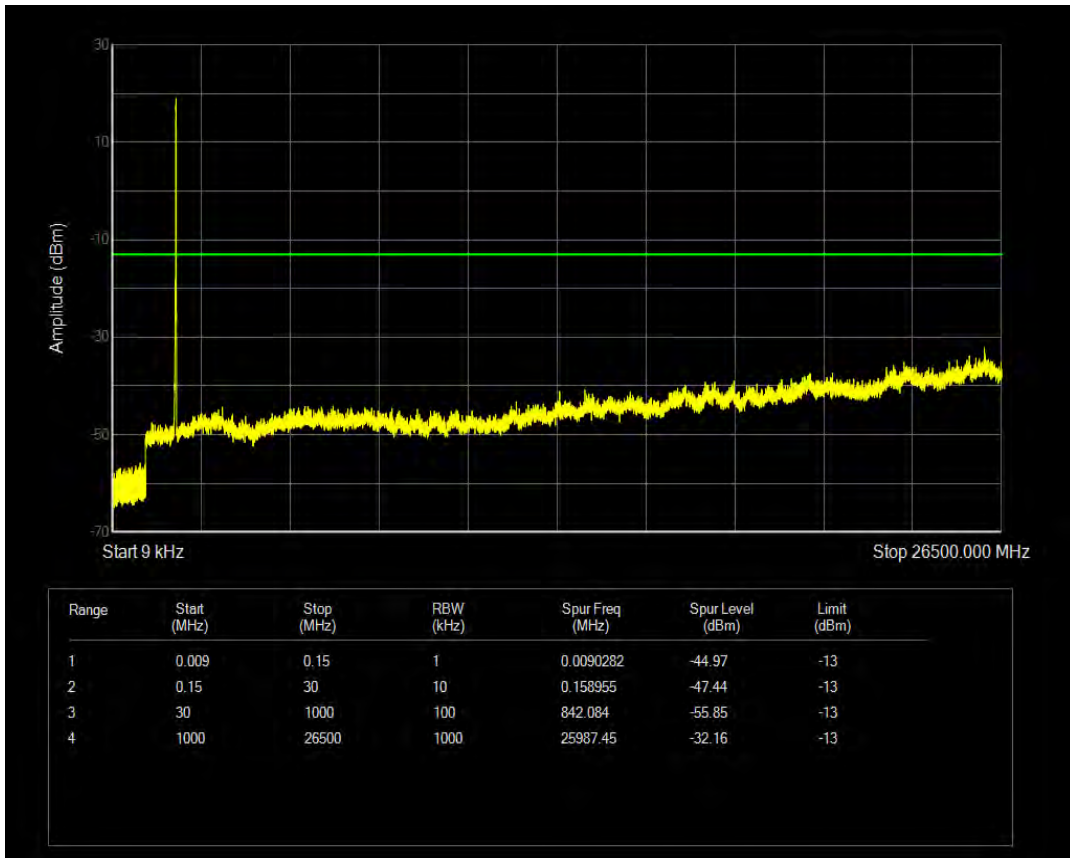

Band25 QPSK BW=15MHz Channel=26615 RB Size=1 Position=#0

Band25 QPSK BW=15MHz Channel=26615 RB Size=75 Position=#0

Band25 16QAM BW=15MHz Channel=26615 RB Size=1 Position=#0

Band25 16QAM BW=15MHz Channel=26615 RB Size=75 Position=#0