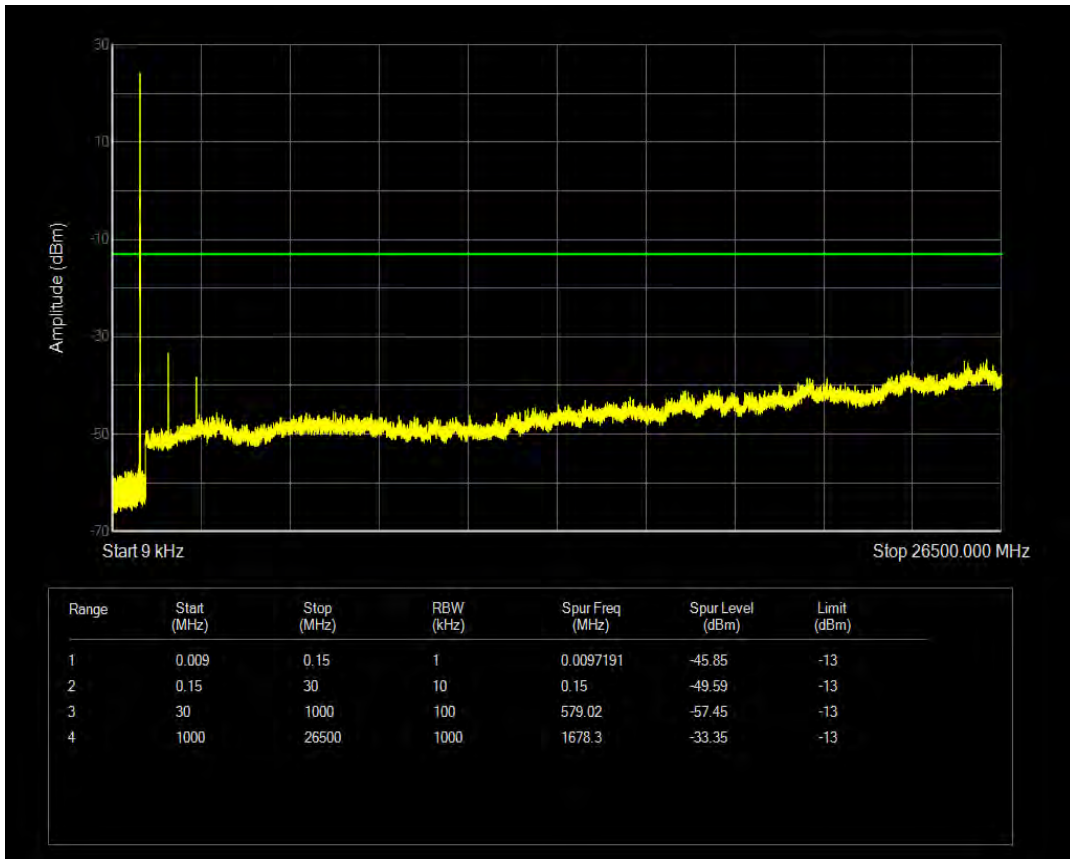

Band26b QPSK BW=10MHz Channel=26840 RB Size=1 Position=#0

Band26b 16QAM BW=10MHz Channel=26840 RB Size=1 Position=#0

Band26b QPSK BW=10MHz Channel=26840 RB Size=50 Position=#0

Band26b 16QAM BW=10MHz Channel=26840 RB Size=50 Position=#0

Band26b QPSK BW=10MHz Channel=26915 RB Size=1 Position=#0

Band26b QPSK BW=10MHz Channel=26915 RB Size=50 Position=#0

Band26b 16QAM BW=10MHz Channel=26915 RB Size=1 Position=#0

Band26b 16QAM BW=10MHz Channel=26915 RB Size=50 Position=#0

Band26b QPSK BW=10MHz Channel=26990 RB Size=1 Position=#0

Band26b QPSK BW=10MHz Channel=26990 RB Size=50 Position=#0

Band26b 16QAM BW=10MHz Channel=26990 RB Size=50 Position=#0

Band26b 16QAM BW=10MHz Channel=26990 RB Size=1 Position=#0