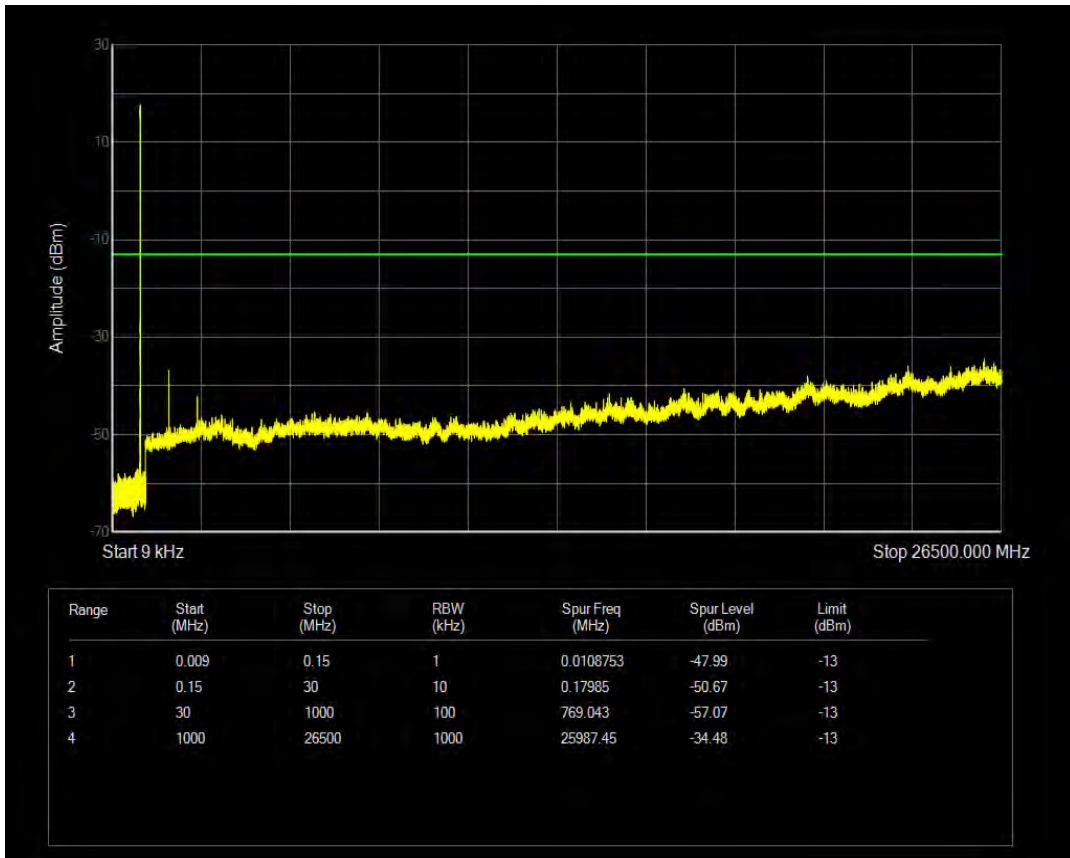

Band26b QPSK BW=1.4MHz Channel=26915 RB Size=1 Position=#0

Band26b QPSK BW=1.4MHz Channel=26915 RB Size=6 Position=#0

Band26b 16QAM BW=1.4MHz Channel=26915 RB Size=6 Position=#0

Band26b 16QAM BW=1.4MHz Channel=26915 RB Size=1 Position=#0

Band26b QPSK BW=1.4MHz Channel=27033 RB Size=1 Position=#0

Band26b QPSK BW=1.4MHz Channel=27033 RB Size=6 Position=#0

Band26b 16QAM BW=1.4MHz Channel=27033 RB Size=1 Position=#0

Band26b 16QAM BW=1.4MHz Channel=27033 RB Size=6 Position=#0