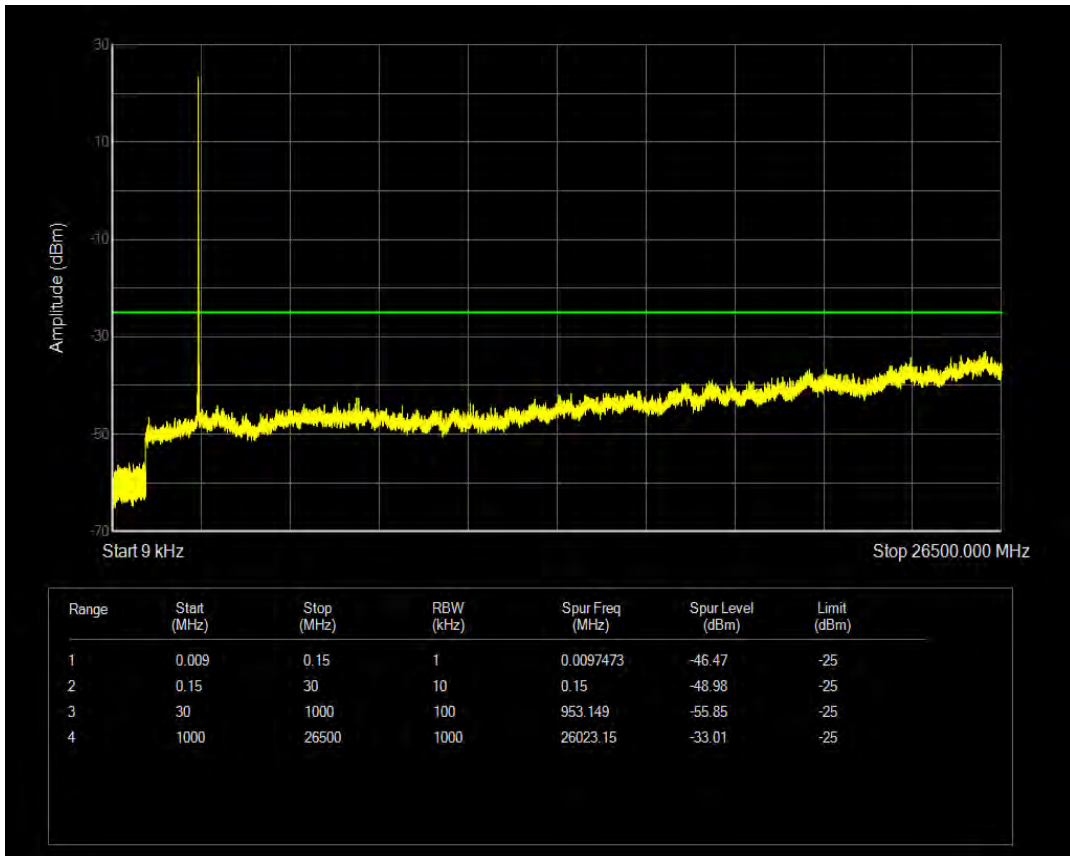

Band38 QPSK BW=15MHz Channel=38000 RB Size=1 Position=#0

Band38 16QAM BW=15MHz Channel=37825 RB Size=1 Position=#0