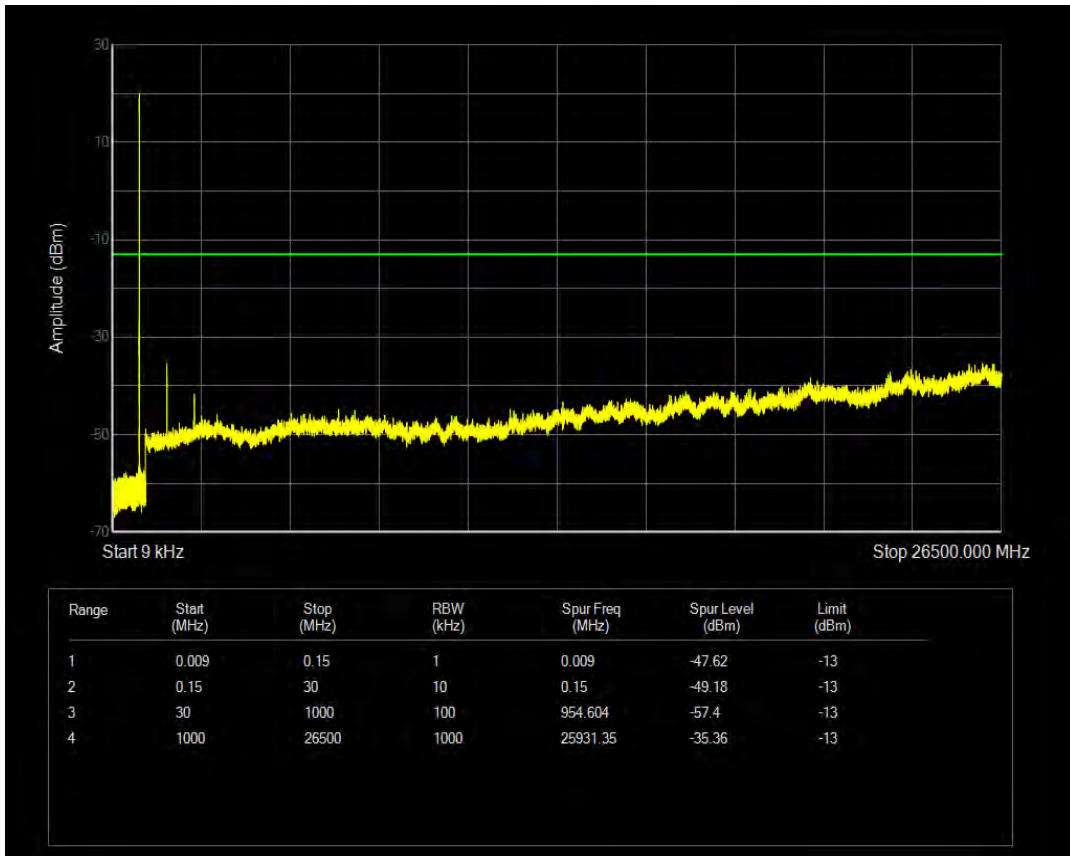

Band26a 16QAM BW=1.4MHz Channel=26740 RB Size=1 Position=#0

Band26a QPSK BW=1.4MHz Channel=26740 RB Size=6 Position=#0