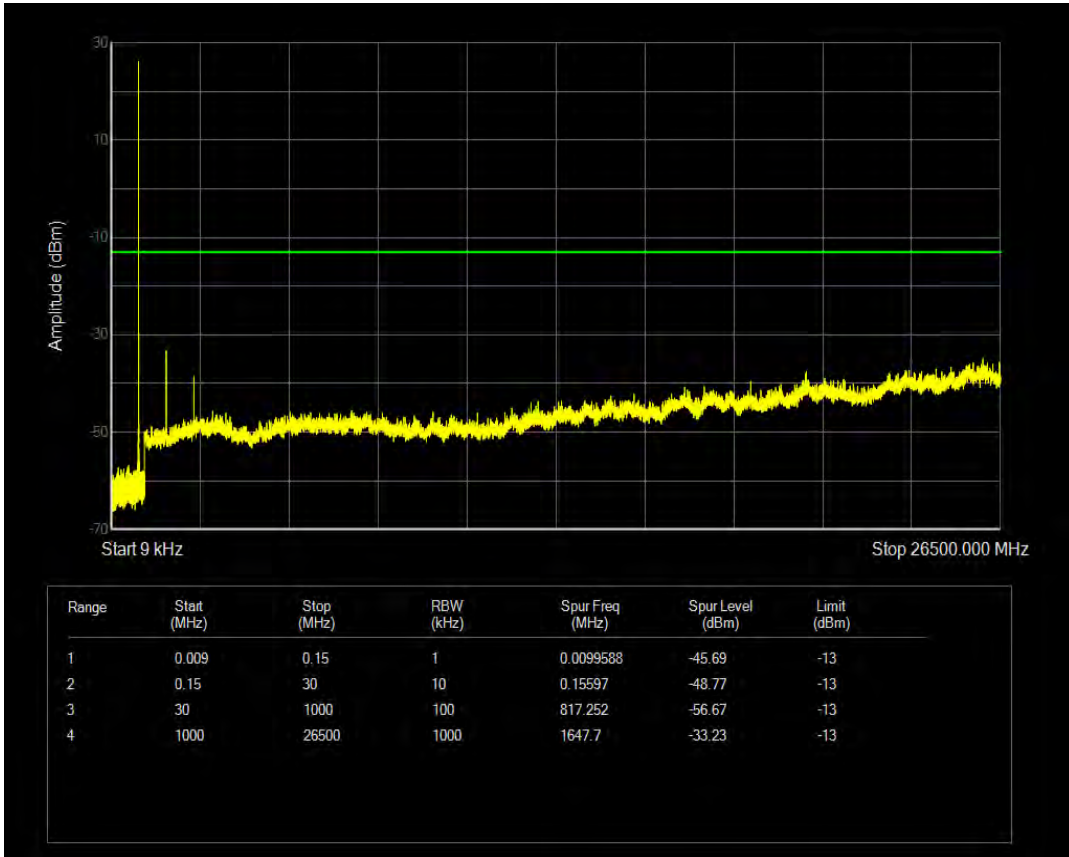

Band26a QPSK BW=10MHz Channel=26740 RB Size=1 Position=#0

Band26a 16QAM BW=10MHz Channel=26740 RB Size=1 Position=#0

Band26a QPSK BW=10MHz Channel=26740 RB Size=50 Position=#0

Band26a 16QAM BW=10MHz Channel=26740 RB Size=50 Position=#0

Band26b QPSK BW=1.4MHz Channel=26797 RB Size=1 Position=#0

Band26b QPSK BW=1.4MHz Channel=26797 RB Size=6 Position=#0

Band26b 16QAM BW=1.4MHz Channel=26797 RB Size=1 Position=#0

Band26b 16QAM BW=1.4MHz Channel=26797 RB Size=6 Position=#0