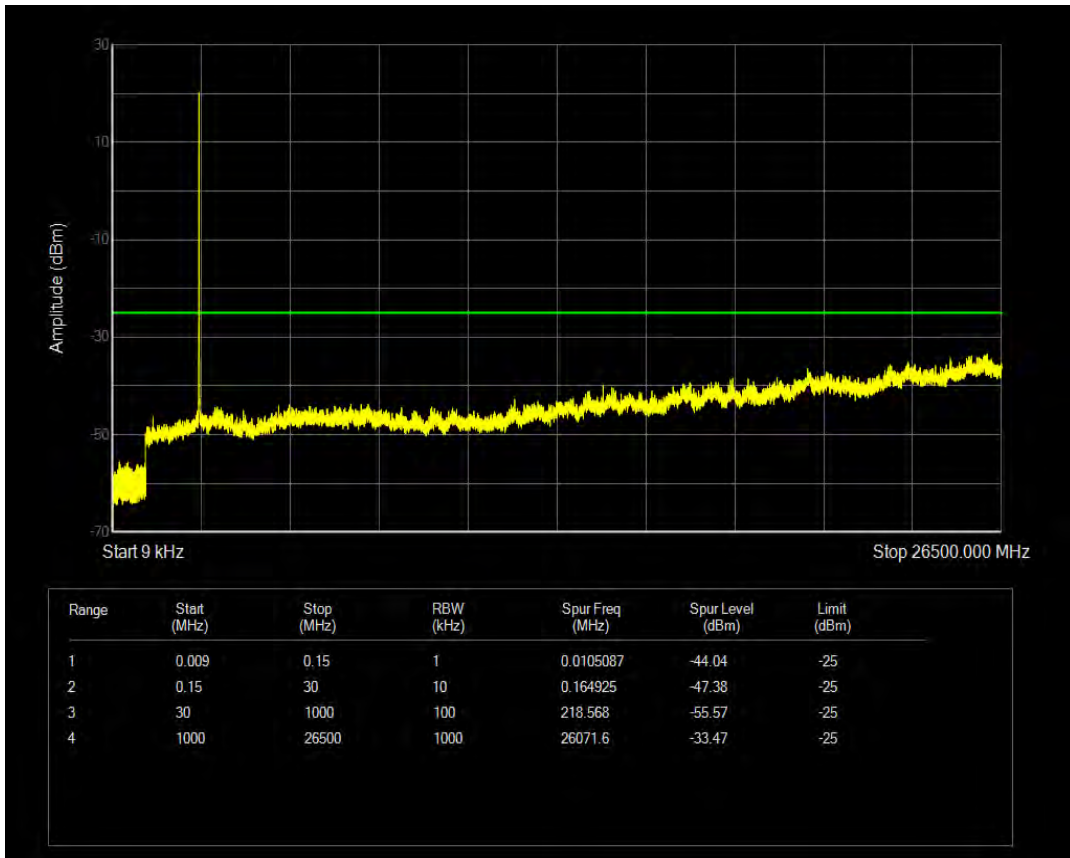

Band38 16QAM BW=5MHz Channel=38000 RB Size=1 Position=#0

Band38 QPSK BW=5MHz Channel=38000 RB Size=25 Position=#0