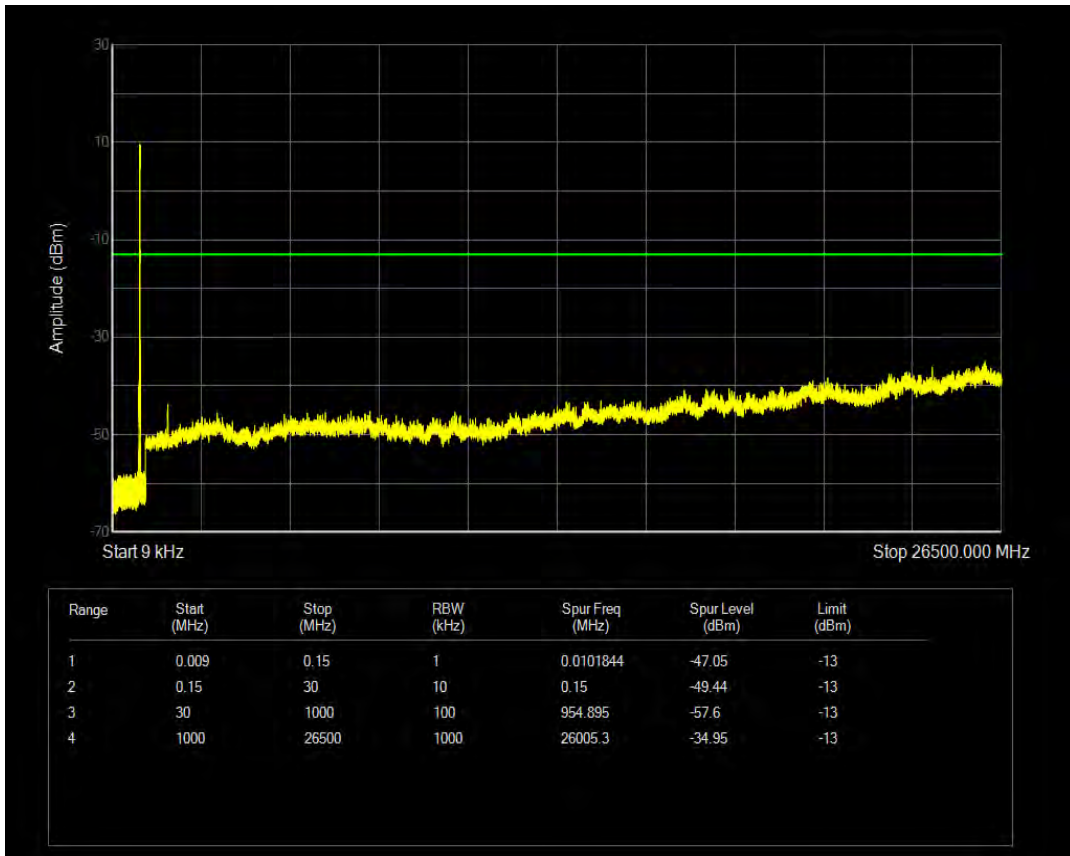

Band26b 16QAM BW=15MHz Channel=26865 RB Size=1 Position=#0

Band26b QPSK BW=15MHz Channel=26865 RB Size=75 Position=#0