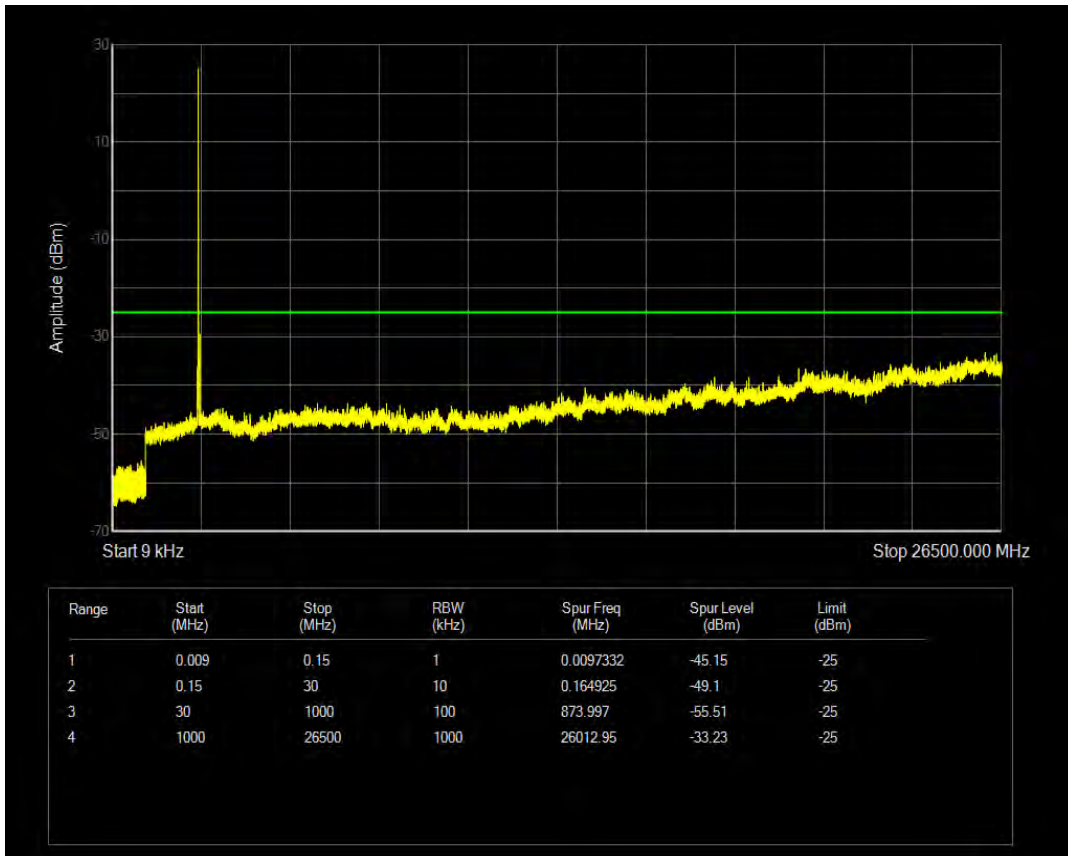

Band38 QPSK BW=5MHz Channel=38225 RB Size=1 Position=#0

Band38 QPSK BW=5MHz Channel=38225 RB Size=25 Position=#0

Band38 16QAM BW=5MHz Channel=38225 RB Size=1 Position=#0

Band38 16QAM BW=5MHz Channel=38225 RB Size=25 Position=#0

Band38 QPSK BW=10MHz Channel=37800 RB Size=1 Position=#0

Band38 QPSK BW=10MHz Channel=37800 RB Size=50 Position=#0

Band38 16QAM BW=10MHz Channel=37800 RB Size=1 Position=#0

Band38 QPSK BW=10MHz Channel=38000 RB Size=1 Position=#0