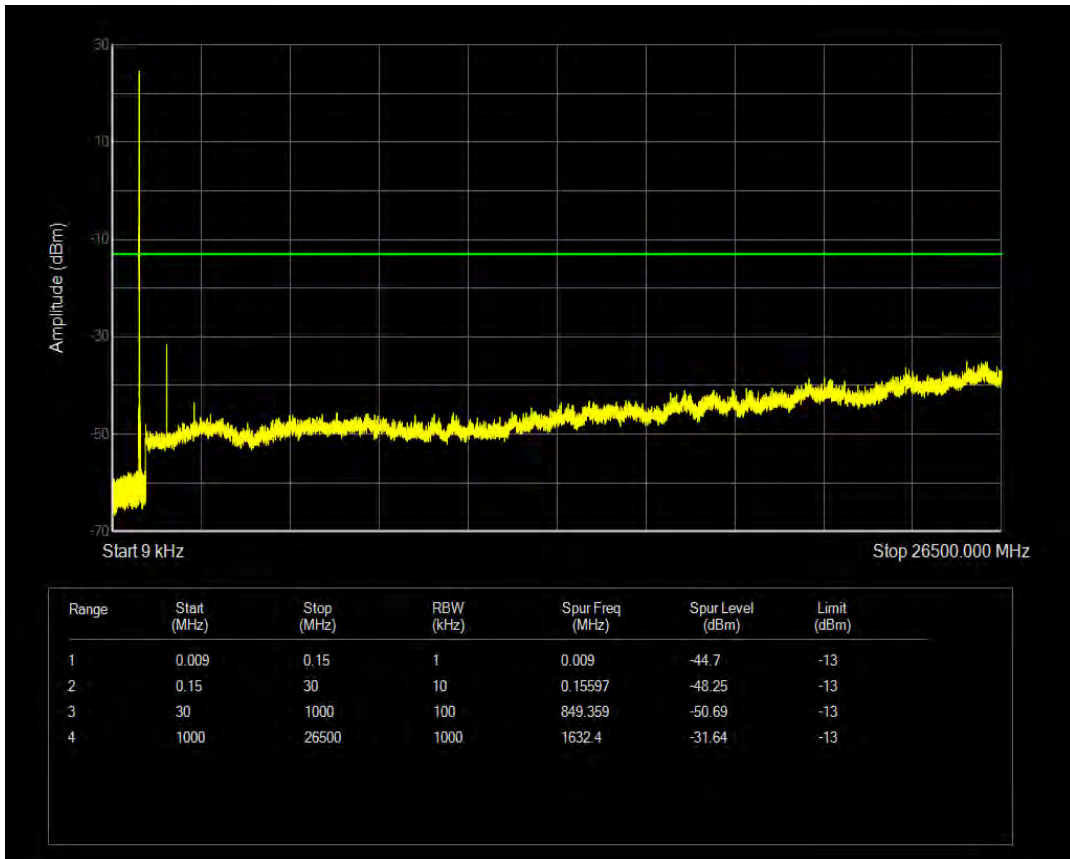

Band26a 16QAM BW=5MHz Channel=26740 RB Size=25 Position=#0

Band26a 16QAM BW=5MHz Channel=26740 RB Size=1 Position=#0