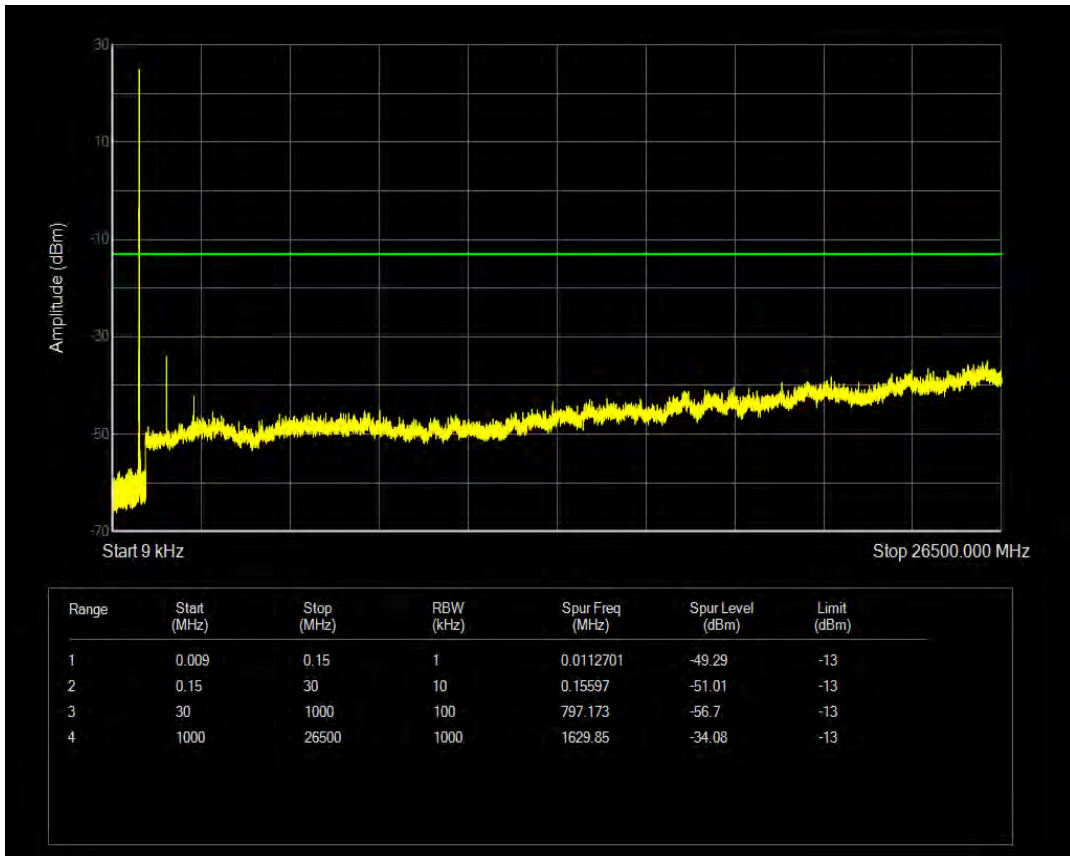

Band26a QPSK BW=3MHz Channel=26705 RB Size=15 Position=#0

Band26a QPSK BW=3MHz Channel=26705 RB Size=1 Position=#0