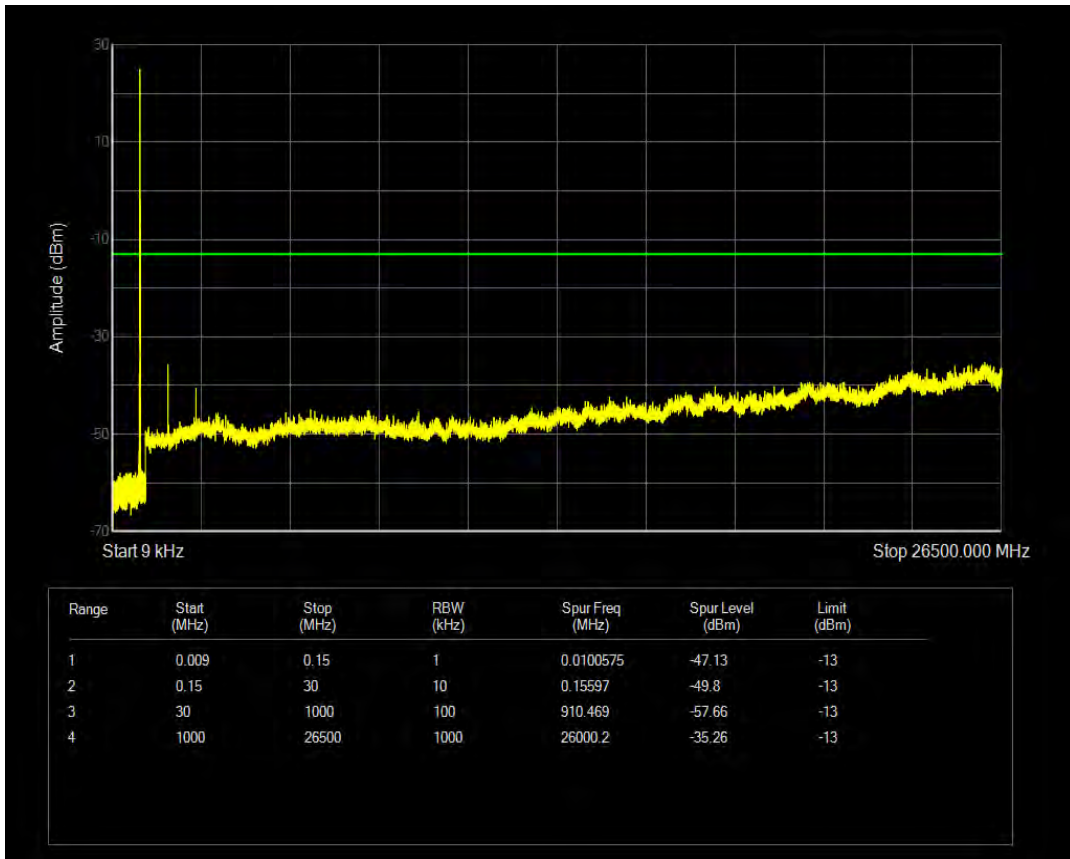

Band26b QPSK BW=15MHz Channel=26915 RB Size=1 Position=#0

Band26b QPSK BW=15MHz Channel=26915 RB Size=75 Position=#0

Band26b 16QAM BW=15MHz Channel=26915 RB Size=1 Position=#0

Band26b 16QAM BW=15MHz Channel=26915 RB Size=75 Position=#0

Band26b QPSK BW=15MHz Channel=26965 RB Size=1 Position=#0

Band26b QPSK BW=15MHz Channel=26965 RB Size=75 Position=#0

Band26b 16QAM BW=15MHz Channel=26965 RB Size=1 Position=#0

Band26b 16QAM BW=15MHz Channel=26965 RB Size=75 Position=#0