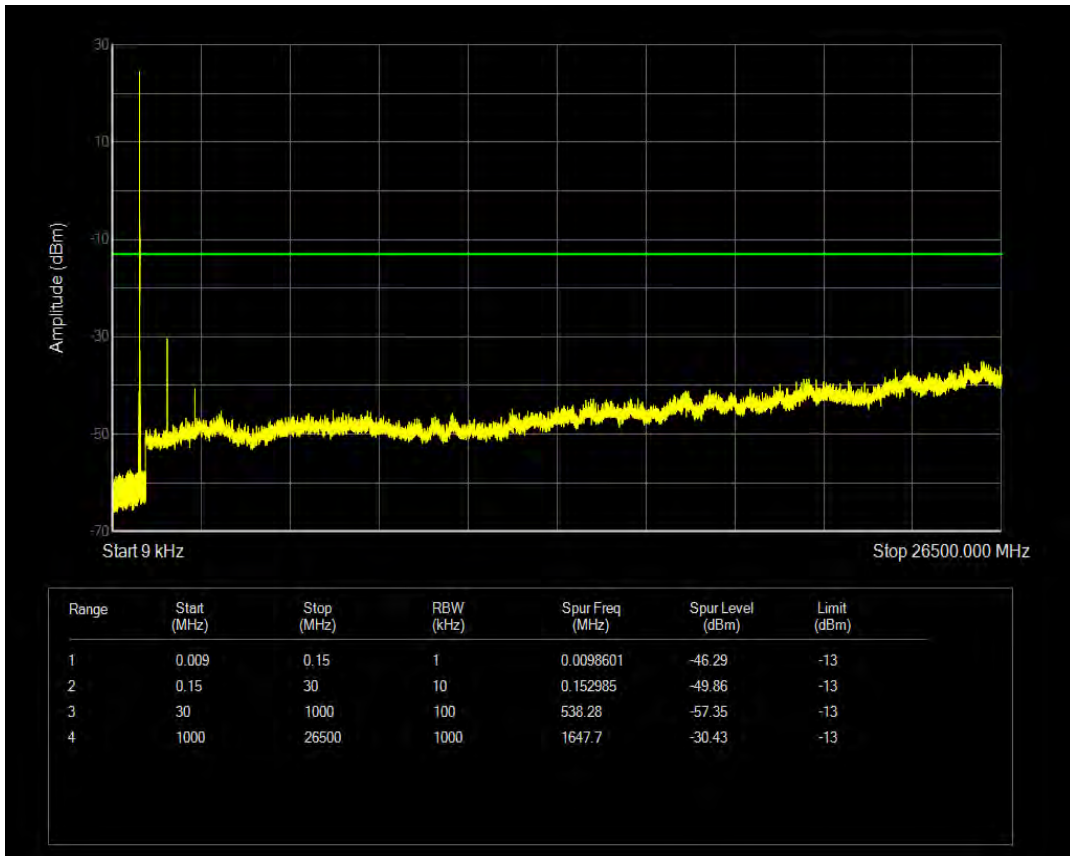

Band26b QPSK BW=5MHz Channel=26815 RB Size=25 Position=#0

Band26b QPSK BW=5MHz Channel=26815 RB Size=1 Position=#0