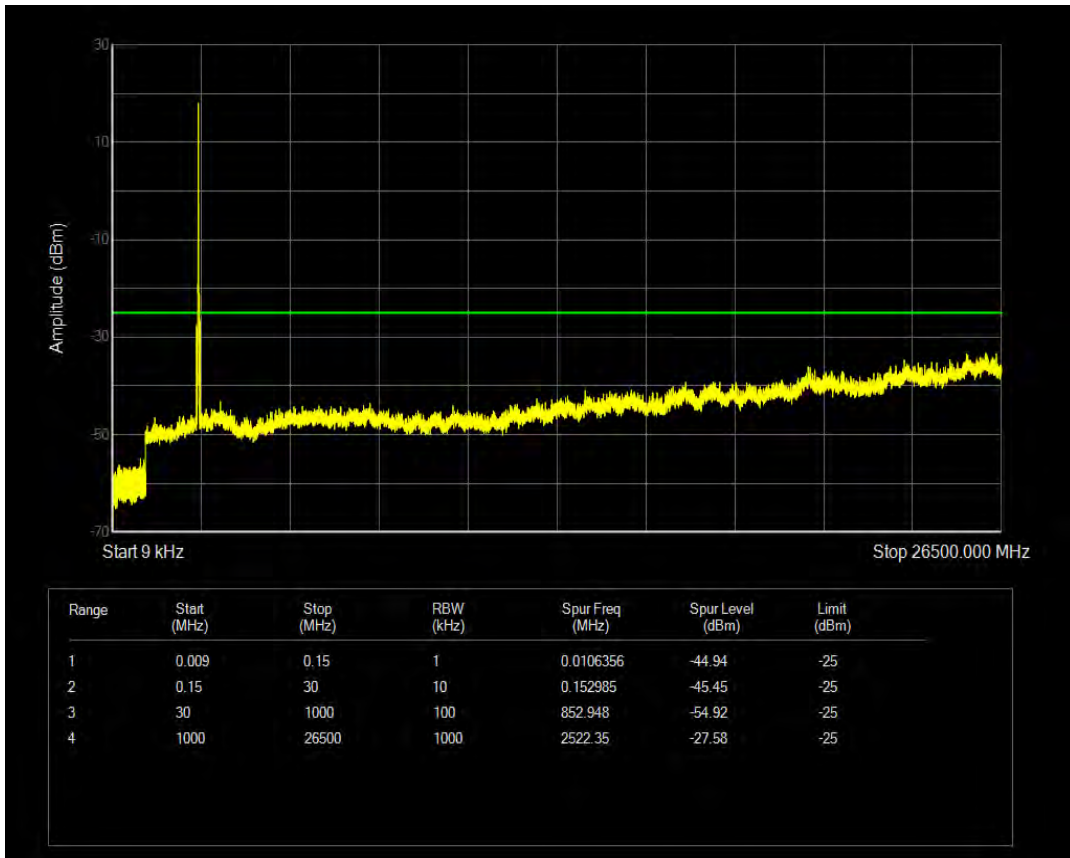

Band38 16QAM BW=10MHz Channel=37800 RB Size=1 Position=#0

Band38 QPSK BW=10MHz Channel=37800 RB Size=50 Position=#0