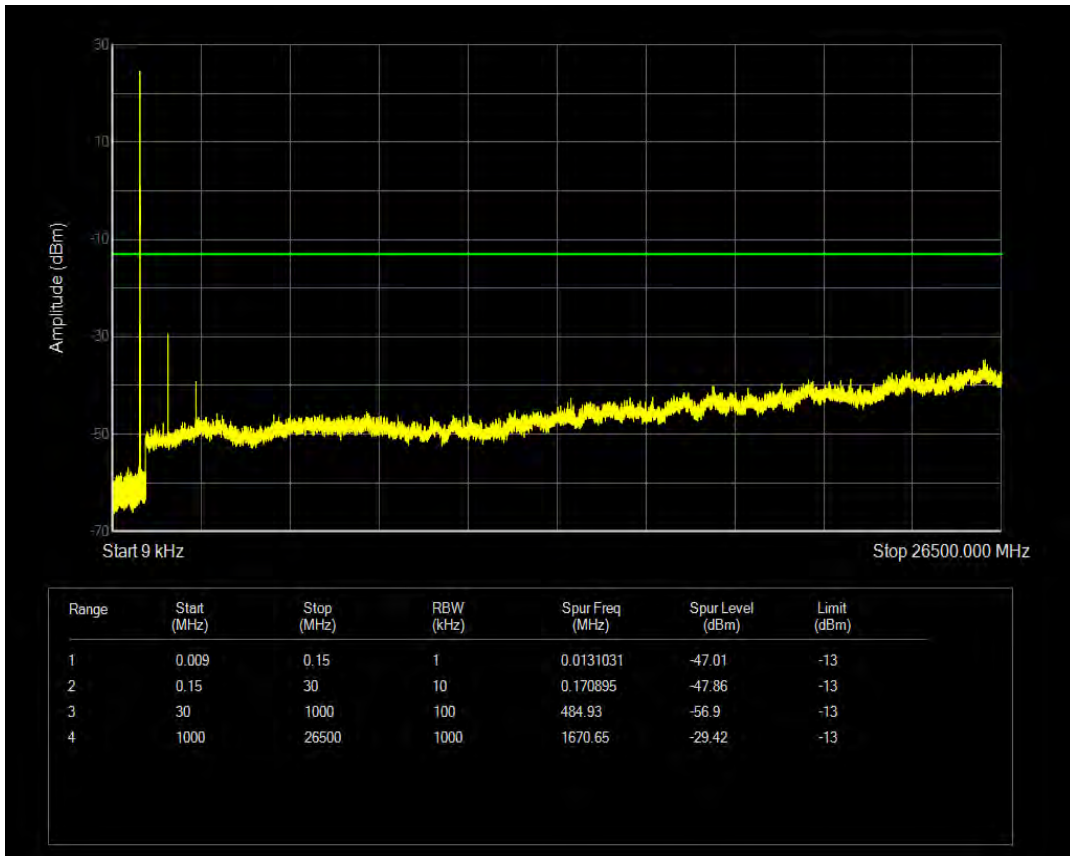

Band26b QPSK BW=3MHz Channel=26915 RB Size=15 Position=#0

Band26b QPSK BW=3MHz Channel=26915 RB Size=1 Position=#0