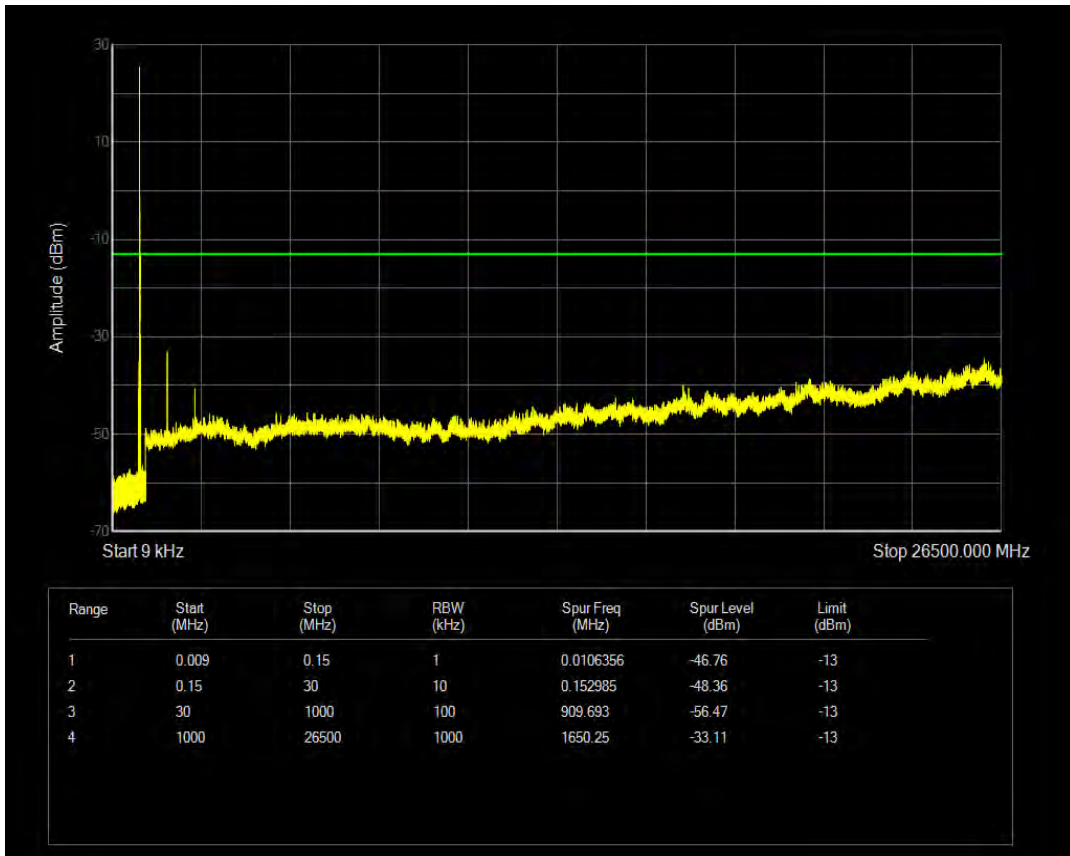

Band26b QPSK BW=5MHz Channel=27015 RB Size=1 Position=#0

Band26b QPSK BW=5MHz Channel=27015 RB Size=25 Position=#0

Band26b 16QAM BW=5MHz Channel=27015 RB Size=1 Position=#0

Band26b 16QAM BW=5MHz Channel=27015 RB Size=25 Position=#0

Band26b QPSK BW=10MHz Channel=26840 RB Size=1 Position=#0

Band26b 16QAM BW=10MHz Channel=26840 RB Size=1 Position=#0

Band26b QPSK BW=10MHz Channel=26840 RB Size=50 Position=#0

Band26b 16QAM BW=10MHz Channel=26840 RB Size=50 Position=#0