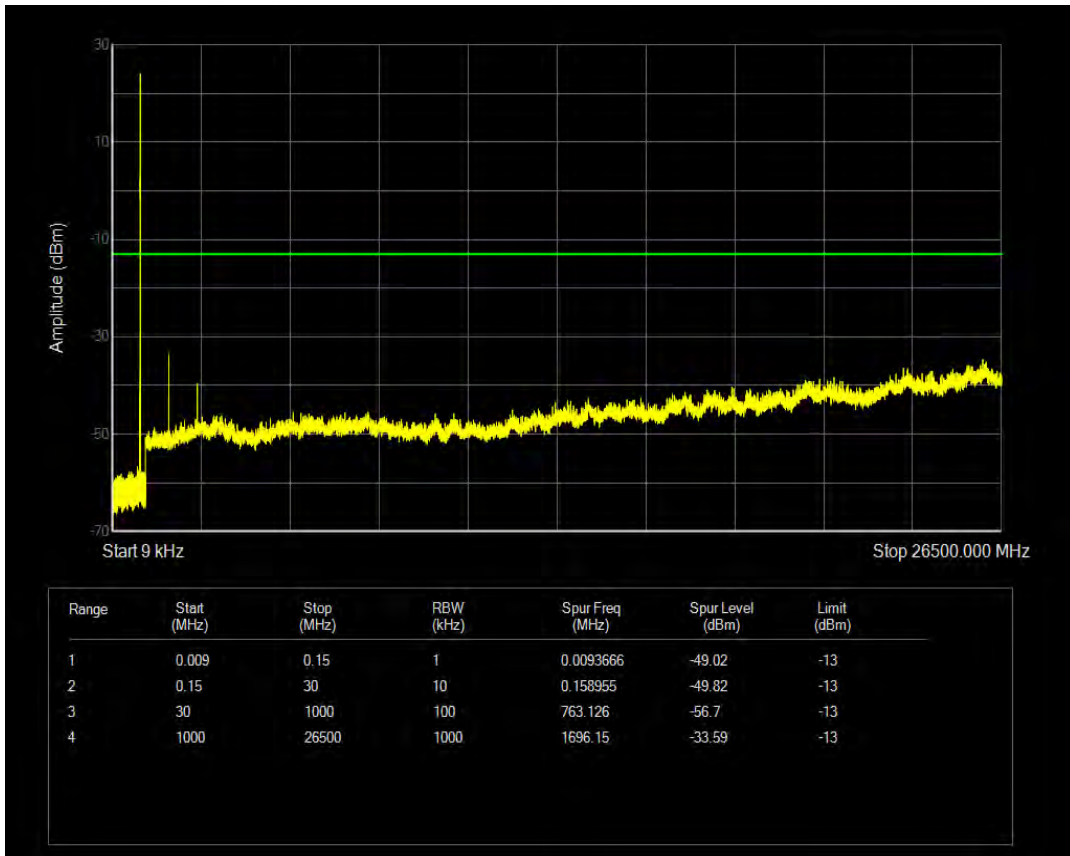

Band26b QPSK BW=1.4MHz Channel=26915 RB Size=1 Position=#0

Band26b QPSK BW=1.4MHz Channel=26915 RB Size=6 Position=#0

Band26b 16QAM BW=1.4MHz Channel=26915 RB Size=6 Position=#0

Band26b 16QAM BW=1.4MHz Channel=26915 RB Size=1 Position=#0

Band26b QPSK BW=1.4MHz Channel=27033 RB Size=1 Position=#0

Band26b QPSK BW=1.4MHz Channel=27033 RB Size=6 Position=#0

Band26b 16QAM BW=1.4MHz Channel=27033 RB Size=1 Position=#0

Band26b 16QAM BW=1.4MHz Channel=27033 RB Size=6 Position=#0