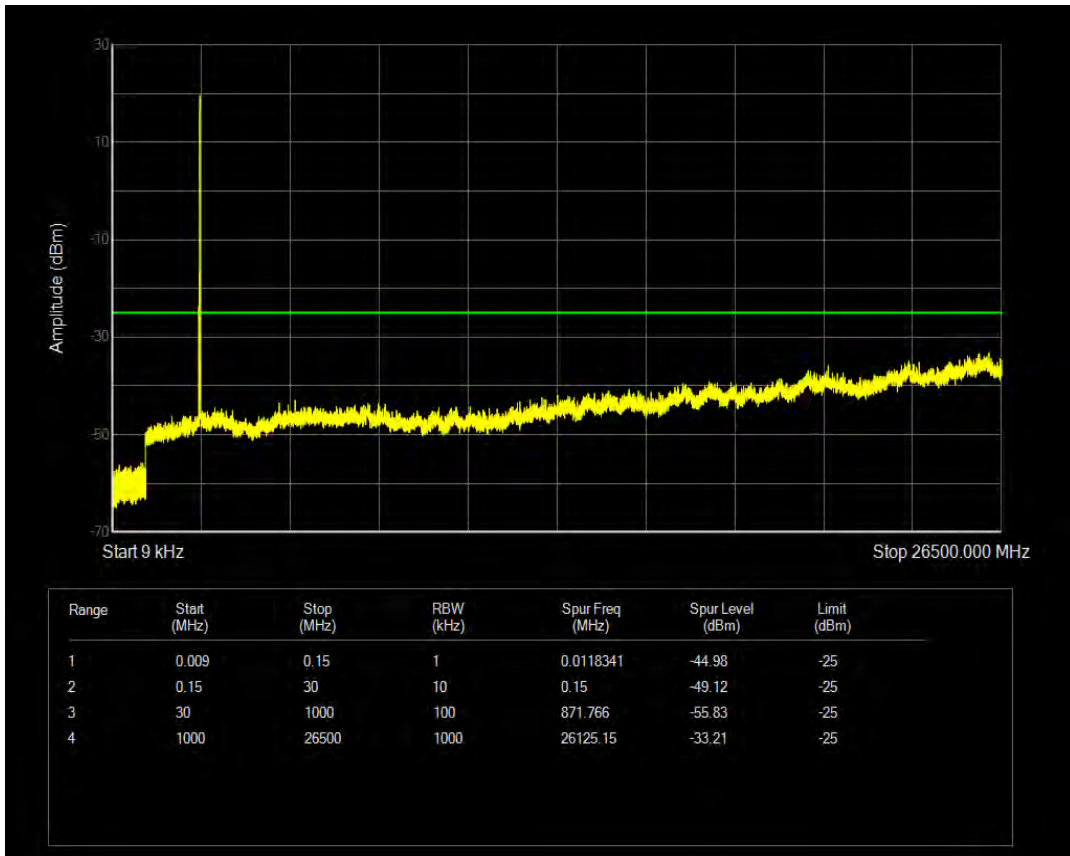

Band38 QPSK BW=5MHz Channel=38225 RB Size=1 Position=#0

Band38 QPSK BW=5MHz Channel=38225 RB Size=25 Position=#0

Band38 16QAM BW=5MHz Channel=38225 RB Size=1 Position=#0

Band38 16QAM BW=5MHz Channel=38225 RB Size=25 Position=#0