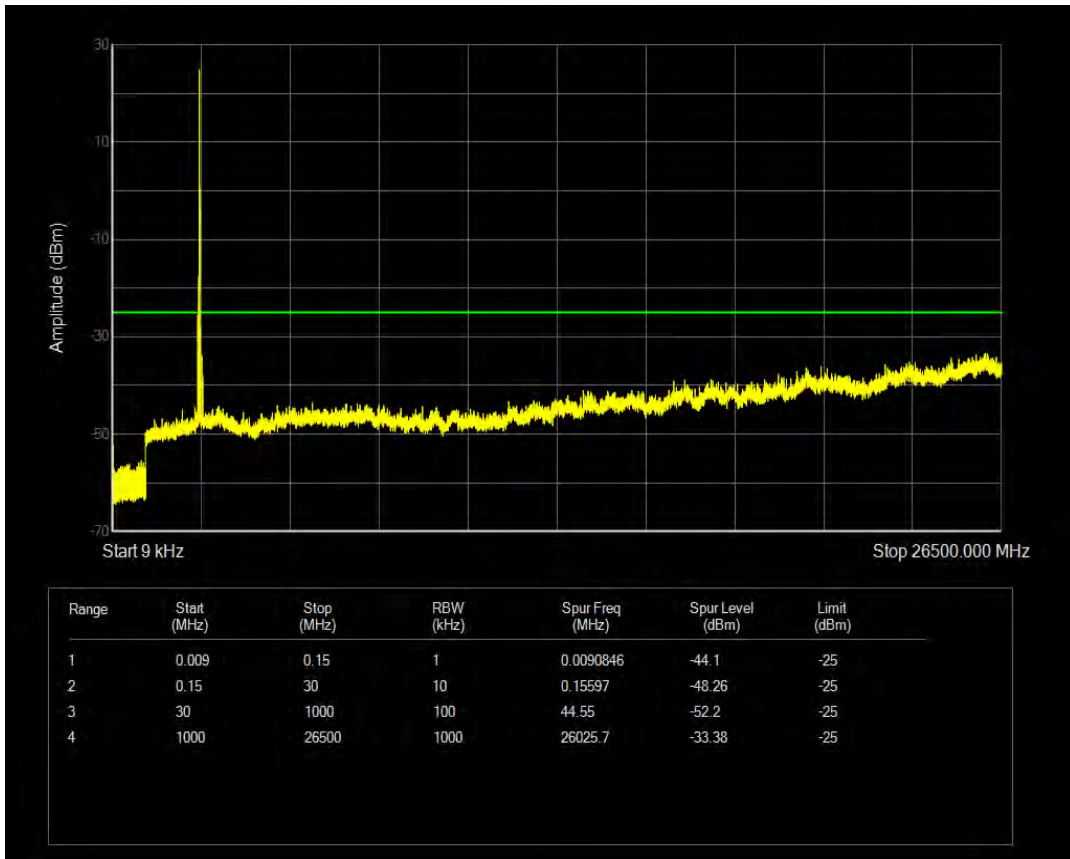

Band38 16QAM BW=15MHz Channel=38175 RB Size=75 Position=#0

Band38 16QAM BW=15MHz Channel=38175 RB Size=1 Position=#0