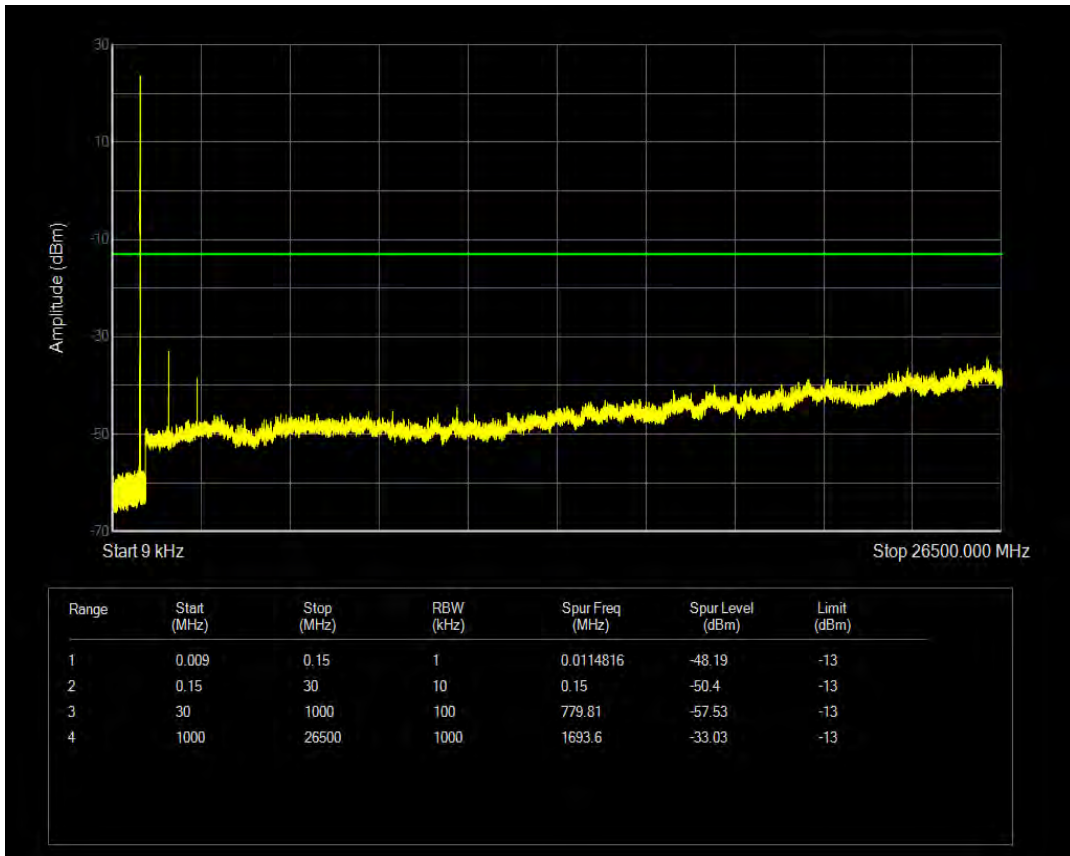

Band26b 16QAM BW=3MHz Channel=27025 RB Size=1 Position=#0

Band26b QPSK BW=3MHz Channel=27025 RB Size=1 Position=#0