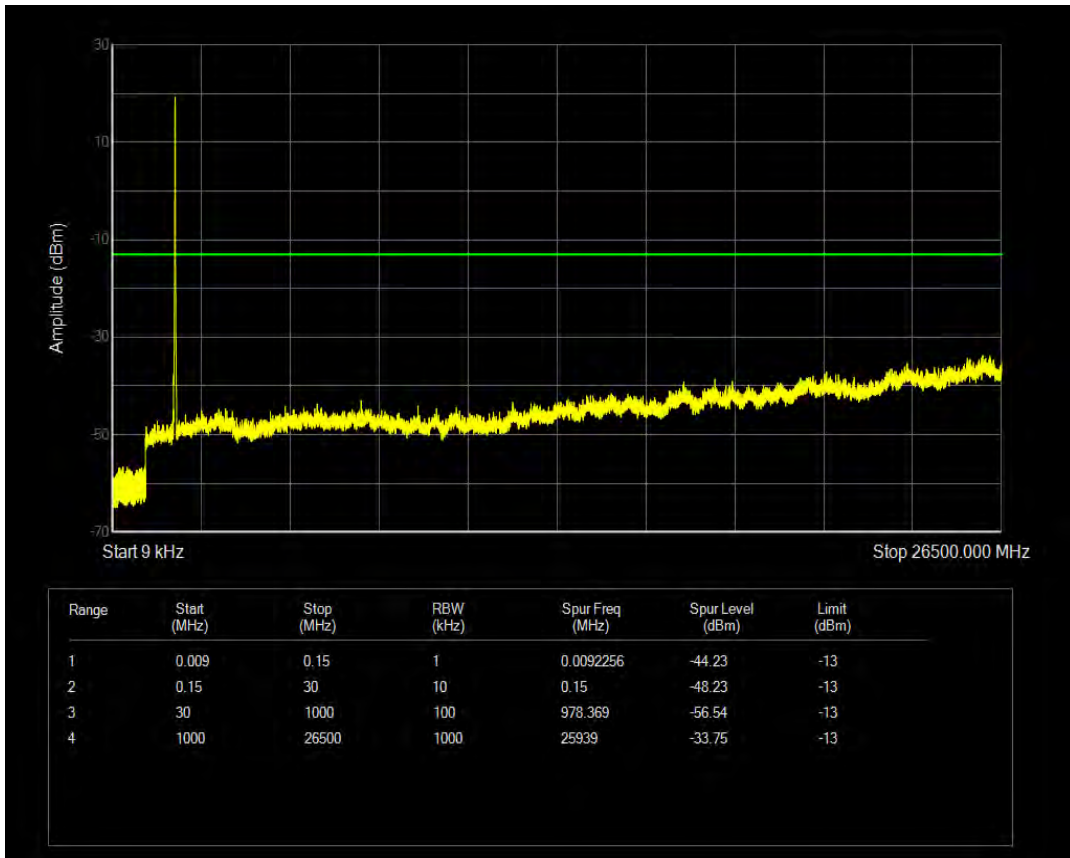

Band25 16QAM BW=15MHz Channel=26365 RB Size=1 Position=#0

Band25 QPSK BW=15MHz Channel=26365 RB Size=75 Position=#0