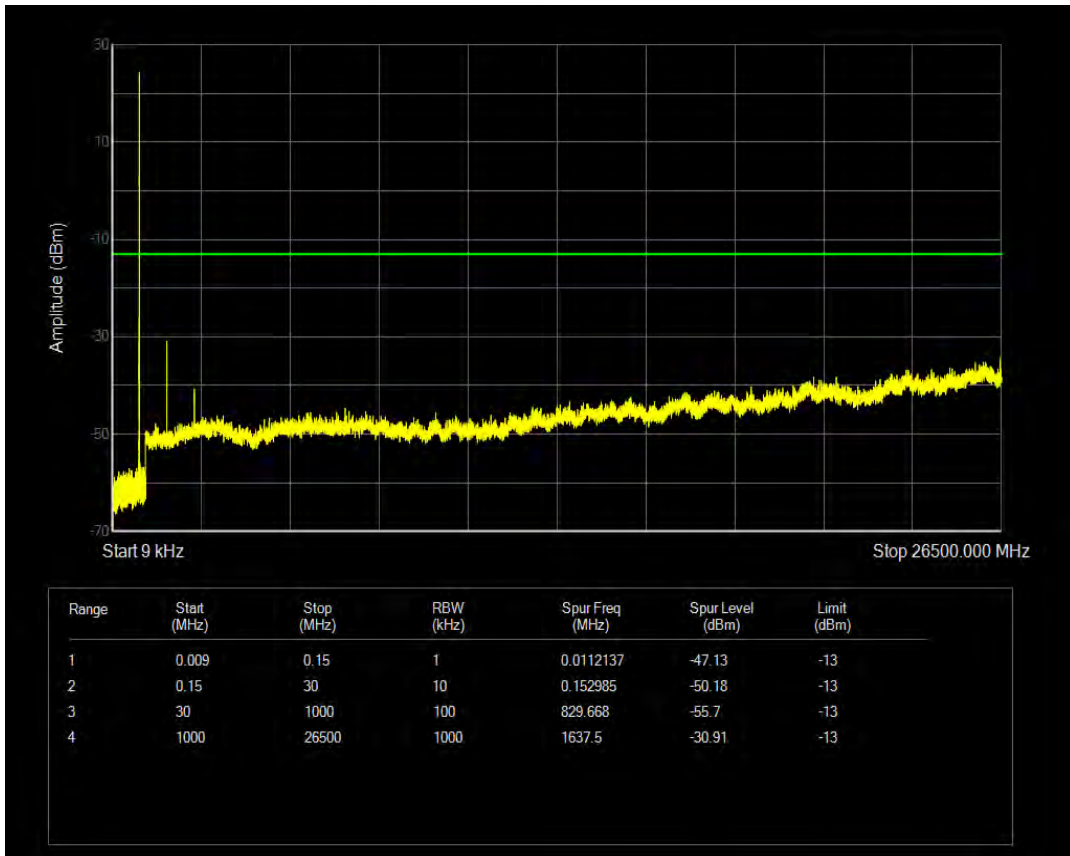

Band26a QPSK BW=1.4MHz Channel=26740 RB Size=6 Position=#0

Band26a QPSK BW=1.4MHz Channel=26740 RB Size=1 Position=#0