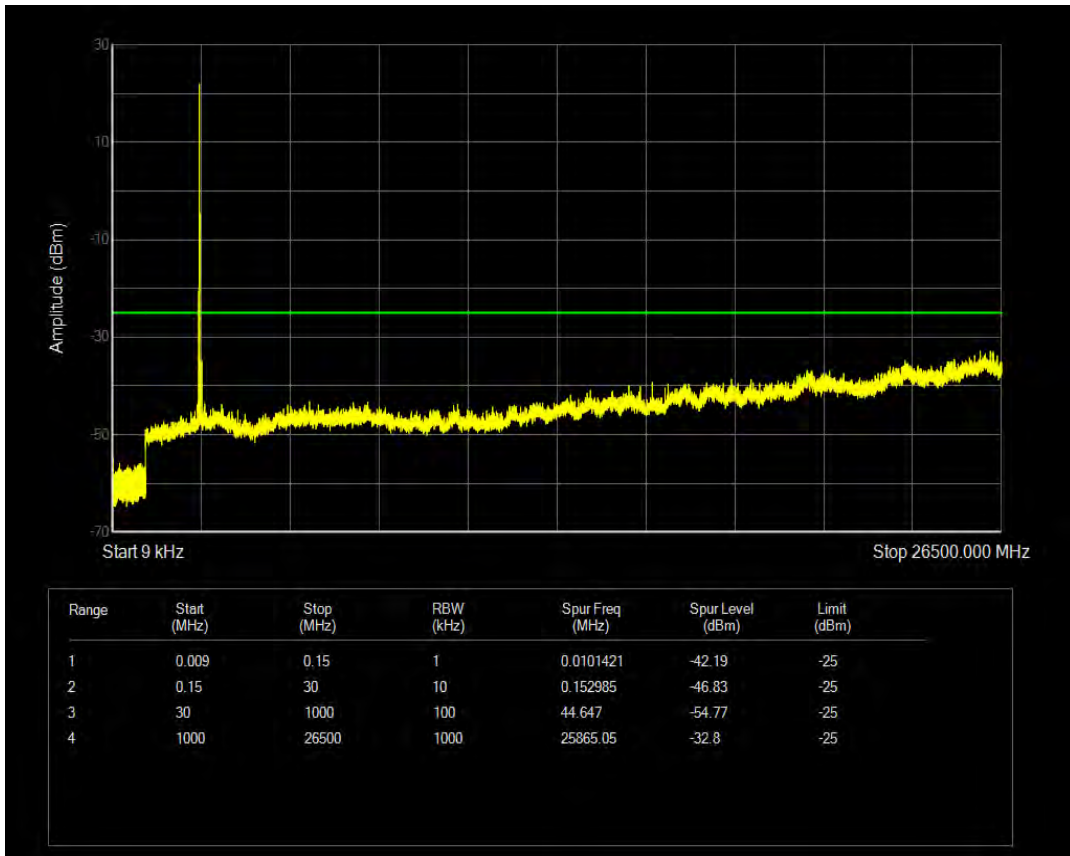

Band38 16QAM BW=15MHz Channel=38175 RB Size=1 Position=#0

Band38 QPSK BW=15MHz Channel=38175 RB Size=1 Position=#0