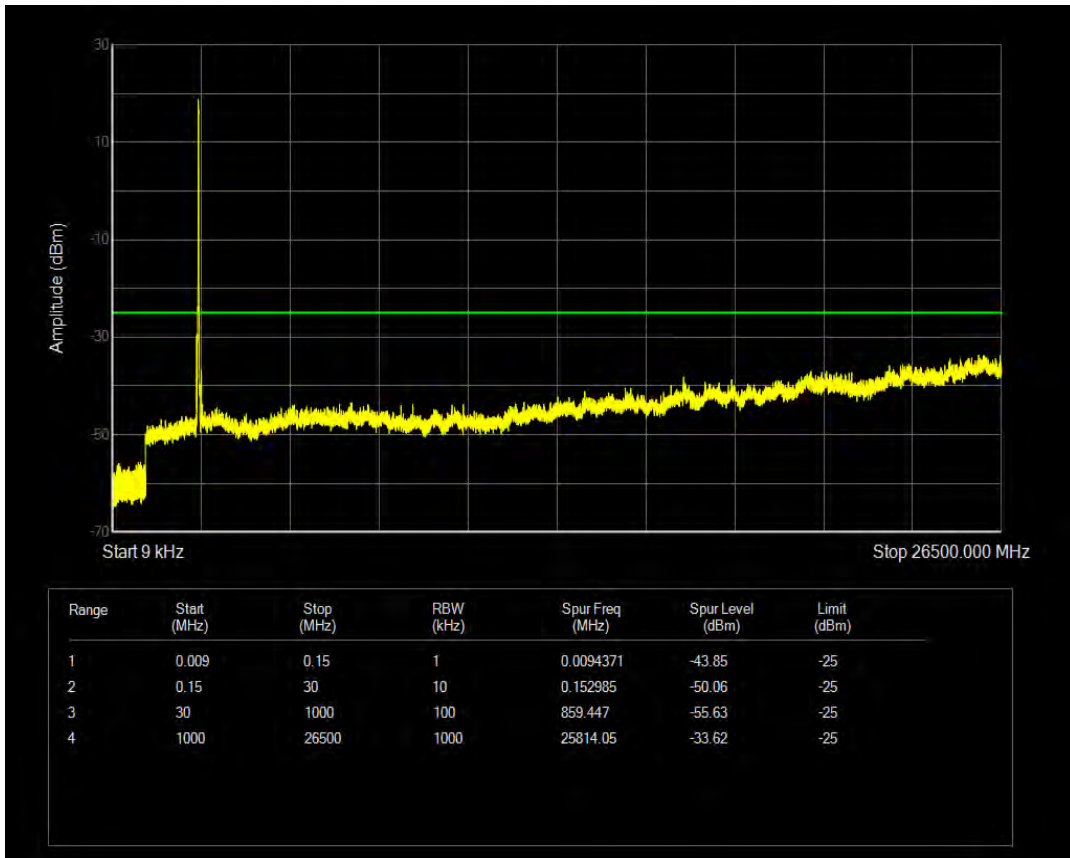

Band38 16QAM BW=15MHz Channel=37825 RB Size=1 Position=#0

Band38 QPSK BW=15MHz Channel=37825 RB Size=75 Position=#0