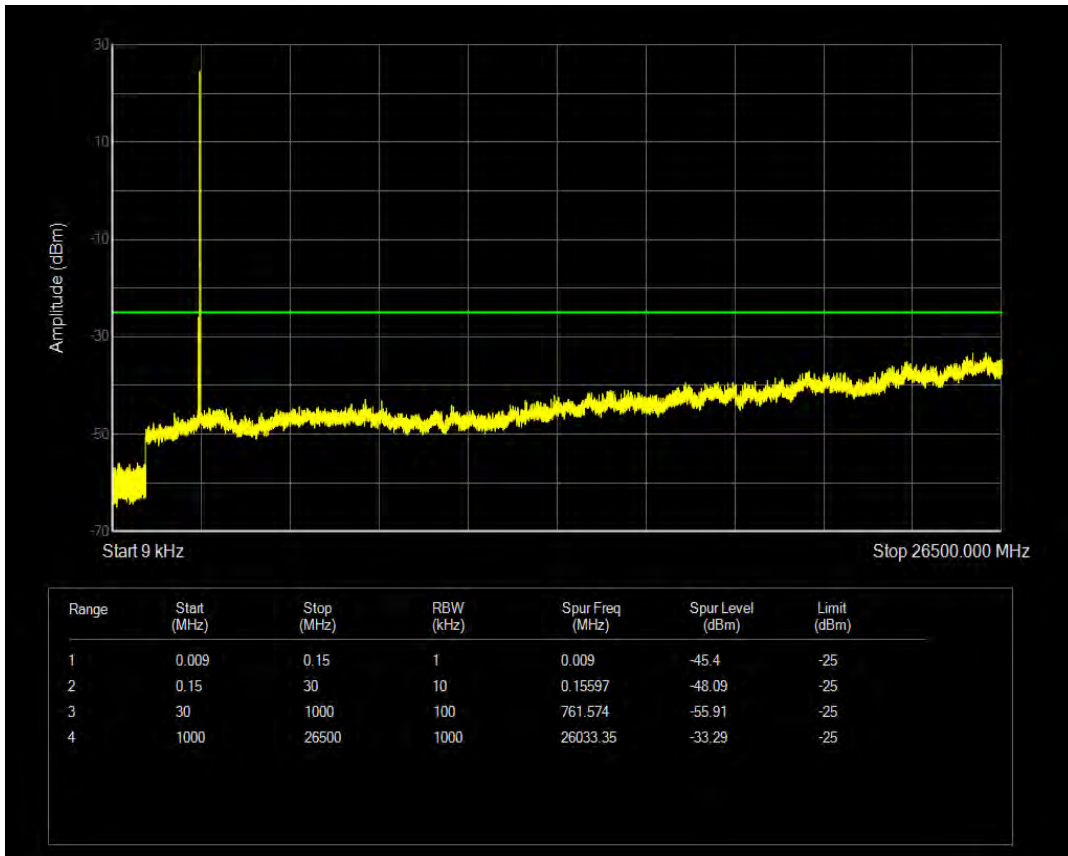

Band38 QPSK BW=5MHz Channel=38225 RB Size=25 Position=#0

Band38 QPSK BW=5MHz Channel=38225 RB Size=1 Position=#0