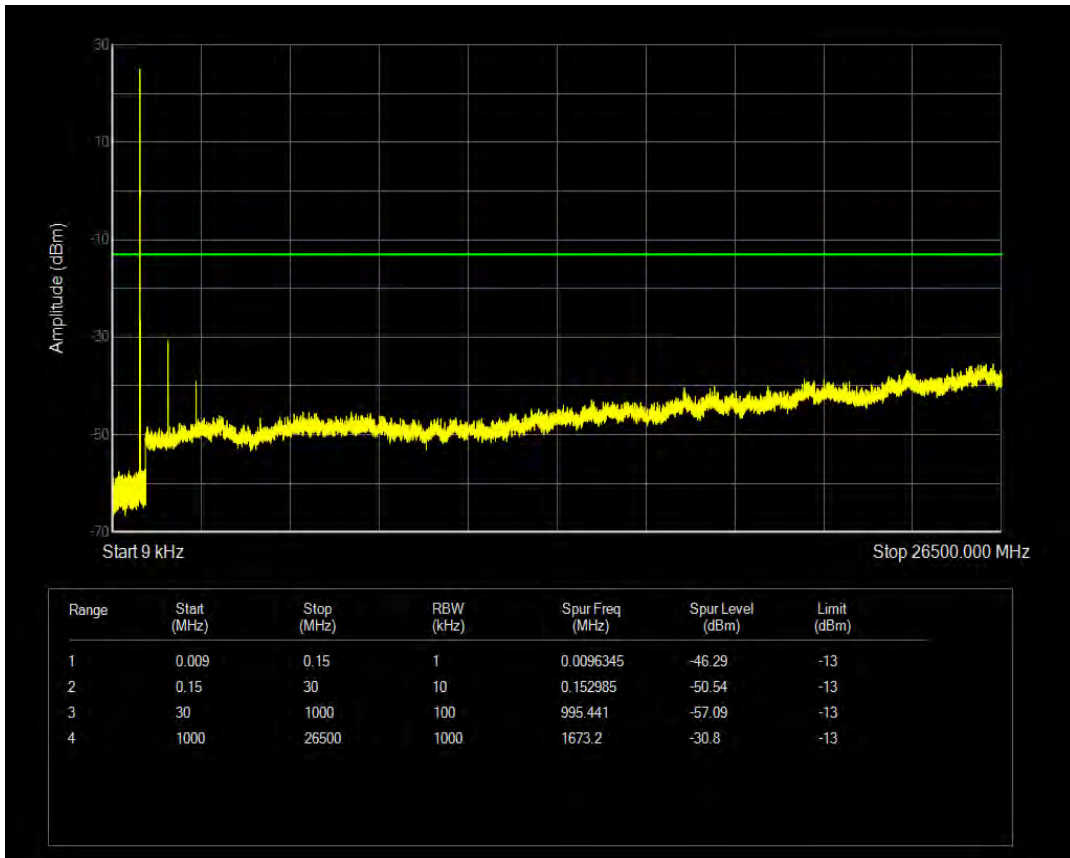

Band26b QPSK BW=1.4MHz Channel=26915 RB Size=1 Position=#0

Band26b QPSK BW=1.4MHz Channel=26915 RB Size=6 Position=#0

Band26b 16QAM BW=1.4MHz Channel=26915 RB Size=6 Position=#0

Band26b 16QAM BW=1.4MHz Channel=26915 RB Size=1 Position=#0

Band26b QPSK BW=1.4MHz Channel=27033 RB Size=1 Position=#0

Band26b QPSK BW=1.4MHz Channel=27033 RB Size=6 Position=#0

Band26b 16QAM BW=1.4MHz Channel=27033 RB Size=1 Position=#0

Band26b 16QAM BW=1.4MHz Channel=27033 RB Size=6 Position=#0