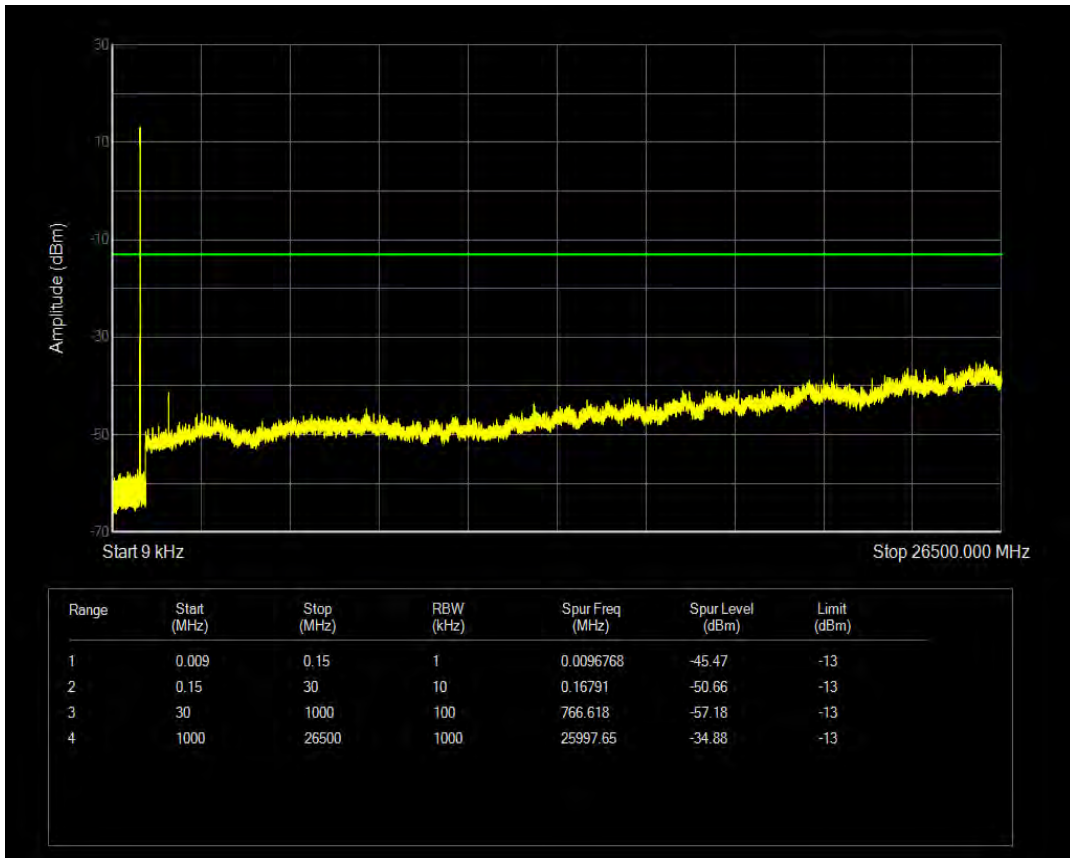

Band26b QPSK BW=5MHz Channel=27015 RB Size=1 Position=#0

Band26b QPSK BW=5MHz Channel=27015 RB Size=25 Position=#0

Band26b 16QAM BW=5MHz Channel=27015 RB Size=1 Position=#0

Band26b 16QAM BW=5MHz Channel=27015 RB Size=25 Position=#0

Band26b QPSK BW=10MHz Channel=26840 RB Size=1 Position=#0

Band26b 16QAM BW=10MHz Channel=26840 RB Size=1 Position=#0

Band26b QPSK BW=10MHz Channel=26840 RB Size=50 Position=#0

Band26b 16QAM BW=10MHz Channel=26840 RB Size=50 Position=#0