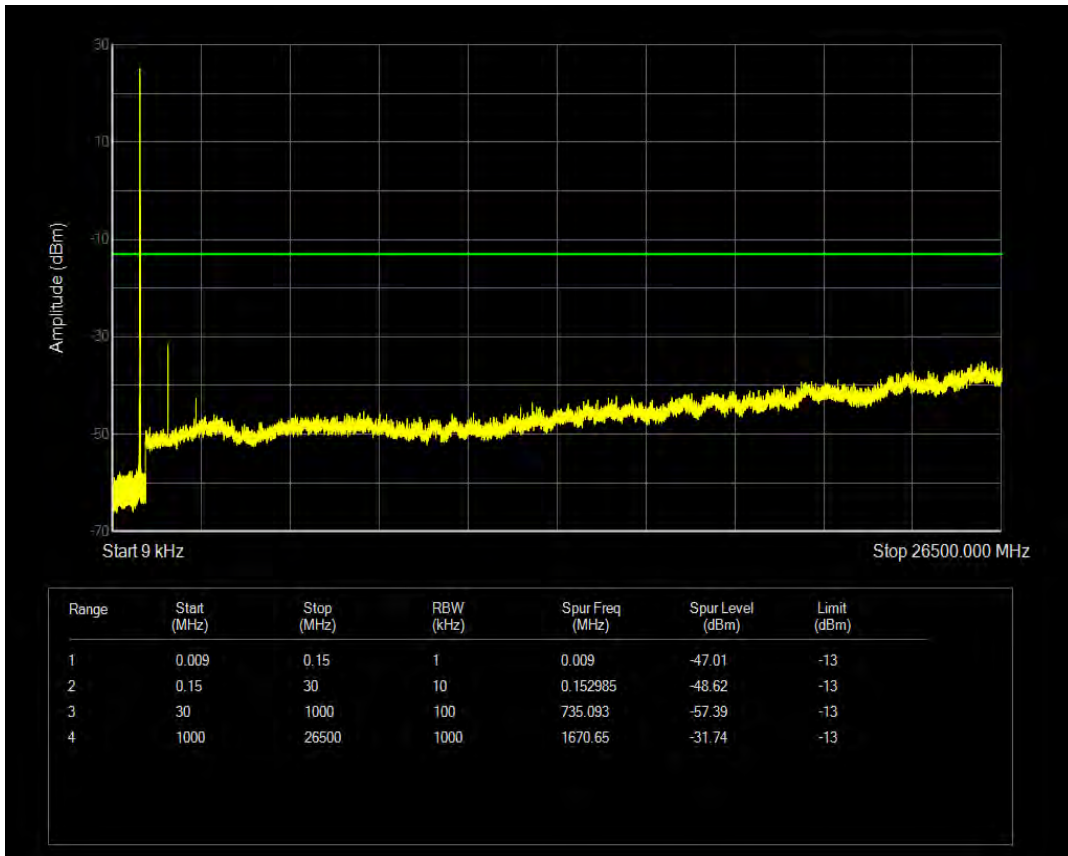

Band26b QPSK BW=15MHz Channel=26915 RB Size=1 Position=#0

Band26b QPSK BW=15MHz Channel=26915 RB Size=75 Position=#0

Band26b 16QAM BW=15MHz Channel=26915 RB Size=1 Position=#0

Band26b 16QAM BW=15MHz Channel=26915 RB Size=75 Position=#0

Band26b QPSK BW=15MHz Channel=26965 RB Size=1 Position=#0

Band26b QPSK BW=15MHz Channel=26965 RB Size=75 Position=#0

Band26b 16QAM BW=15MHz Channel=26965 RB Size=1 Position=#0

Band26b 16QAM BW=15MHz Channel=26965 RB Size=75 Position=#0