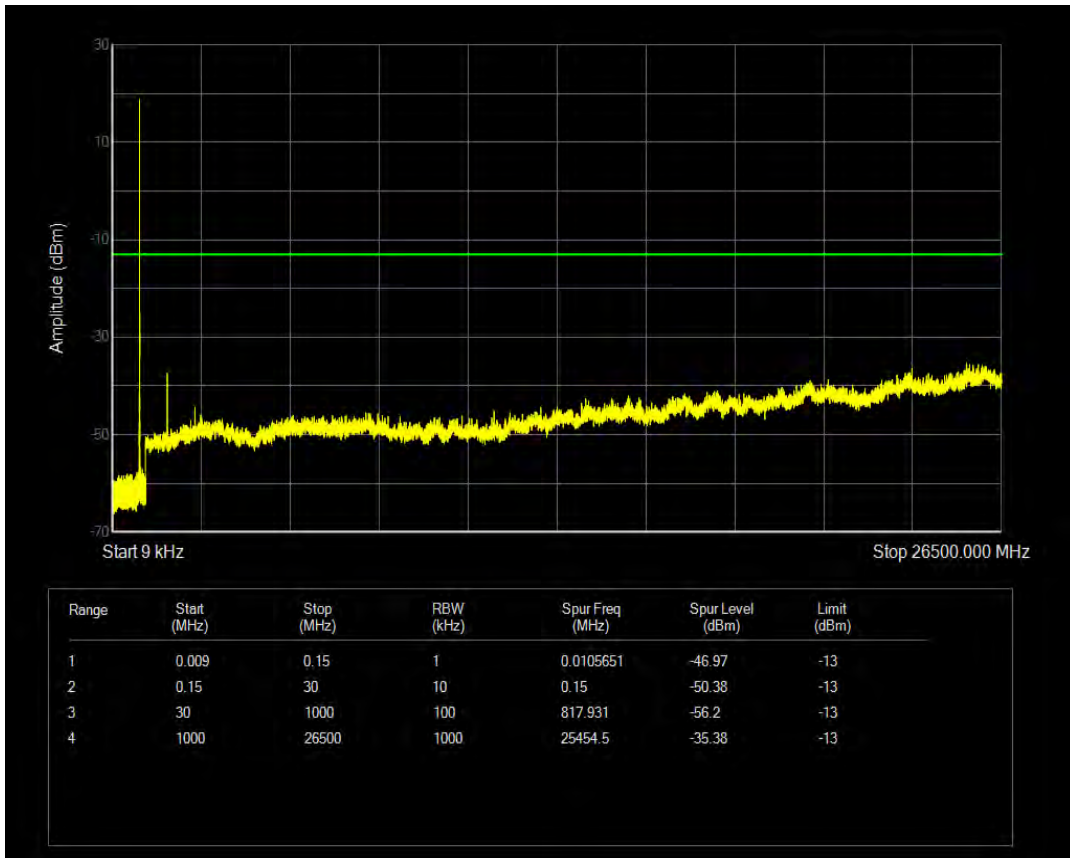

Band26b 16QAM BW=1.4MHz Channel=26797 RB Size=1 Position=#0

Band26b QPSK BW=1.4MHz Channel=26797 RB Size=6 Position=#0