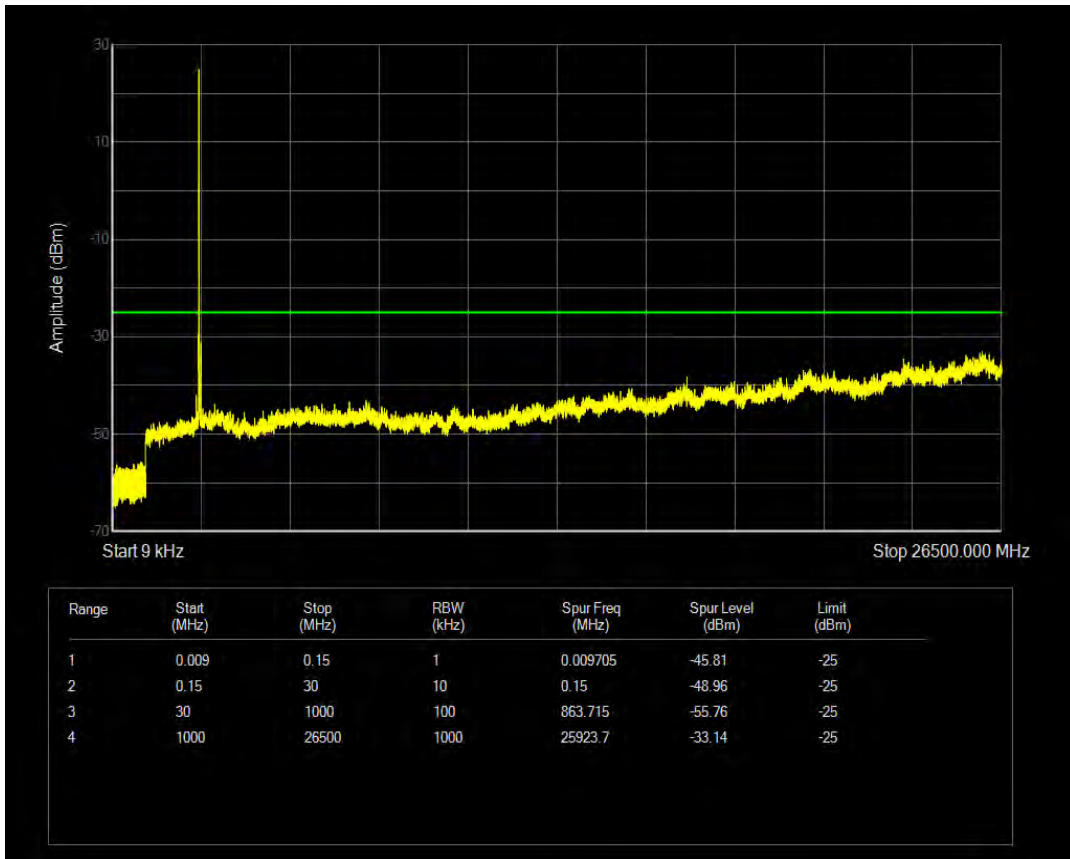

Band38 QPSK BW=10MHz Channel=37800 RB Size=1 Position=#0

Band38 QPSK BW=10MHz Channel=37800 RB Size=50 Position=#0

Band38 16QAM BW=10MHz Channel=37800 RB Size=1 Position=#0

Band38 QPSK BW=10MHz Channel=38000 RB Size=1 Position=#0

Band38 16QAM BW=10MHz Channel=37800 RB Size=50 Position=#0

Band38 QPSK BW=10MHz Channel=38000 RB Size=50 Position=#0

Band38 16QAM BW=10MHz Channel=38000 RB Size=1 Position=#0

Band38 16QAM BW=10MHz Channel=38000 RB Size=50 Position=#0