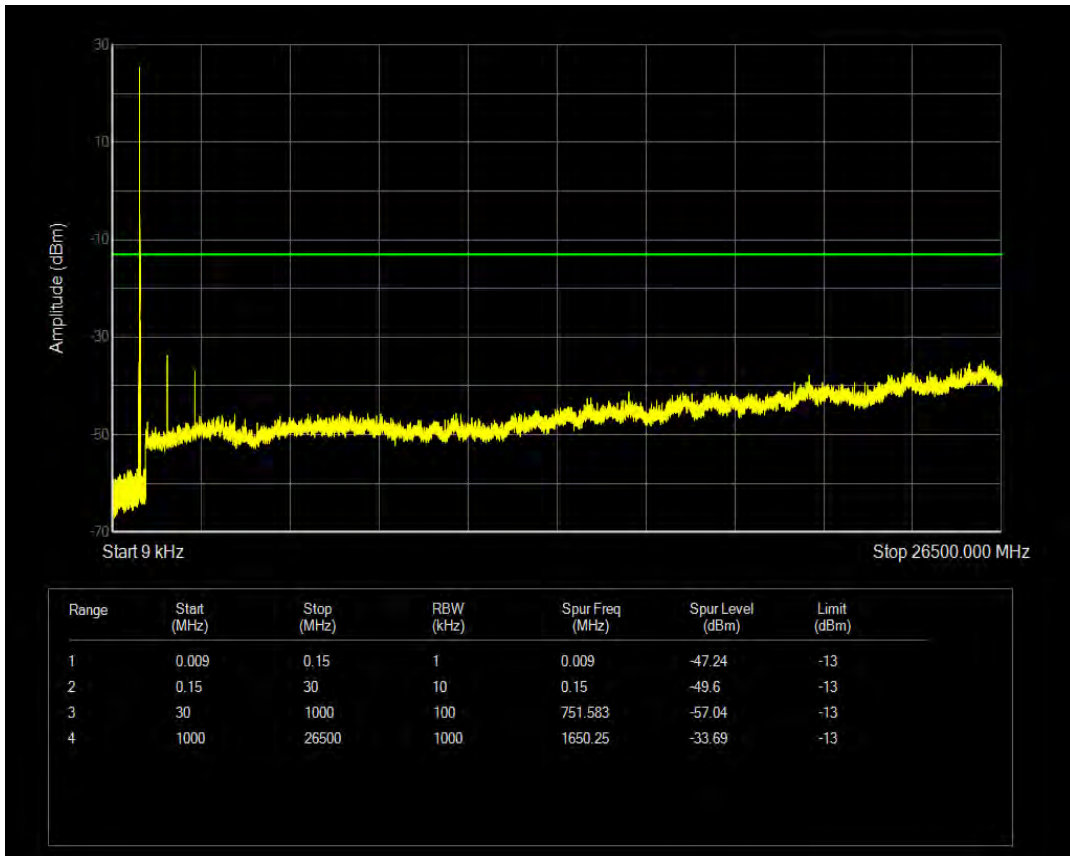

Band26b QPSK BW=5MHz Channel=27015 RB Size=1 Position=#0

Band26b QPSK BW=5MHz Channel=27015 RB Size=25 Position=#0

Band26b 16QAM BW=5MHz Channel=27015 RB Size=1 Position=#0

Band26b 16QAM BW=5MHz Channel=27015 RB Size=25 Position=#0

Band26b QPSK BW=10MHz Channel=26840 RB Size=1 Position=#0

Band26b 16QAM BW=10MHz Channel=26840 RB Size=1 Position=#0

Band26b QPSK BW=10MHz Channel=26840 RB Size=50 Position=#0

Band26b 16QAM BW=10MHz Channel=26840 RB Size=50 Position=#0