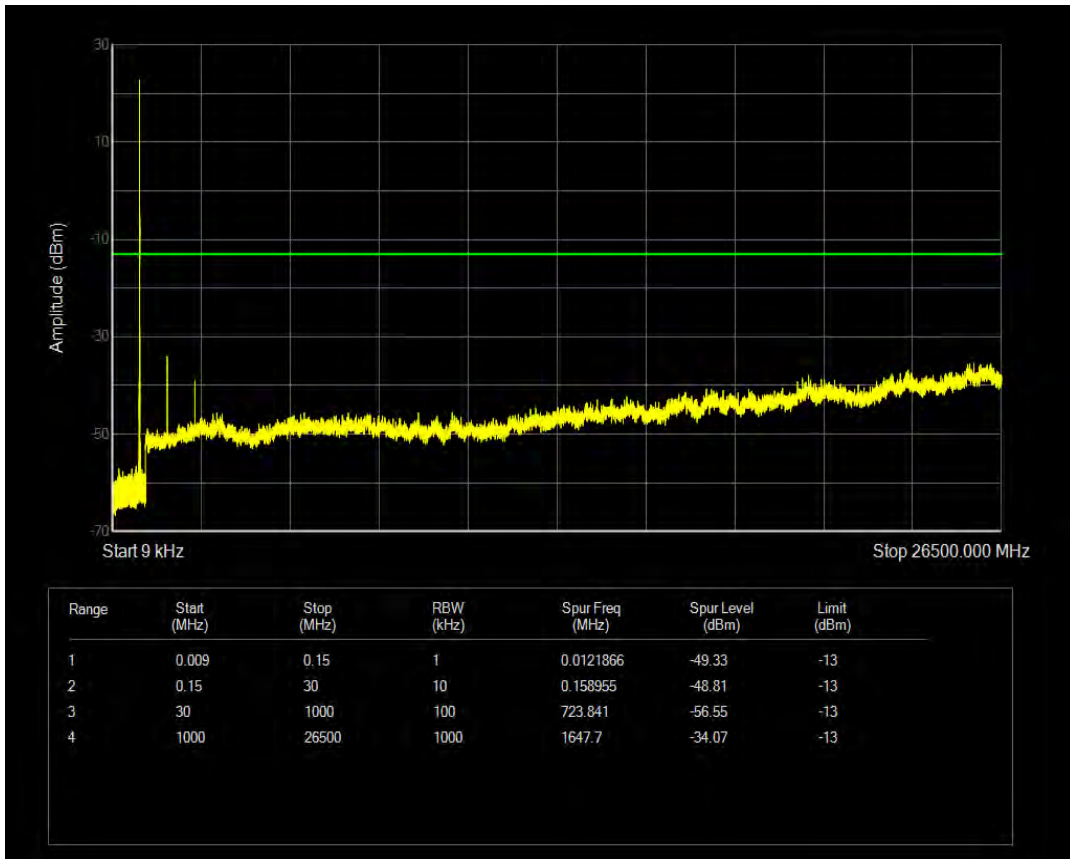

Band26b 16QAM BW=3MHz Channel=26805 RB Size=15 Position=#0

Band26b 16QAM BW=3MHz Channel=26805 RB Size=1 Position=#0