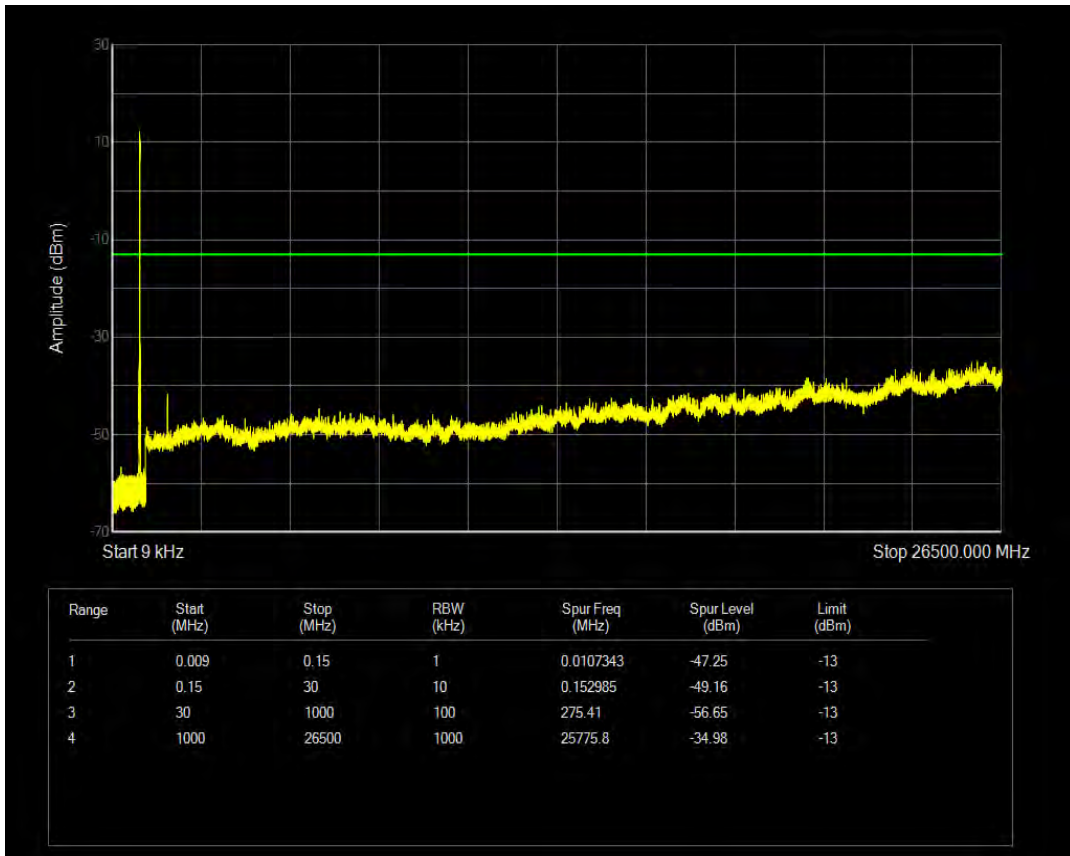

Band26b QPSK BW=10MHz Channel=26840 RB Size=1 Position=#0

Band26b 16QAM BW=10MHz Channel=26840 RB Size=1 Position=#0

Band26b QPSK BW=10MHz Channel=26840 RB Size=50 Position=#0

Band26b 16QAM BW=10MHz Channel=26840 RB Size=50 Position=#0

Band26b QPSK BW=10MHz Channel=26915 RB Size=1 Position=#0

Band26b QPSK BW=10MHz Channel=26915 RB Size=50 Position=#0

Band26b 16QAM BW=10MHz Channel=26915 RB Size=1 Position=#0

Band26b 16QAM BW=10MHz Channel=26915 RB Size=50 Position=#0