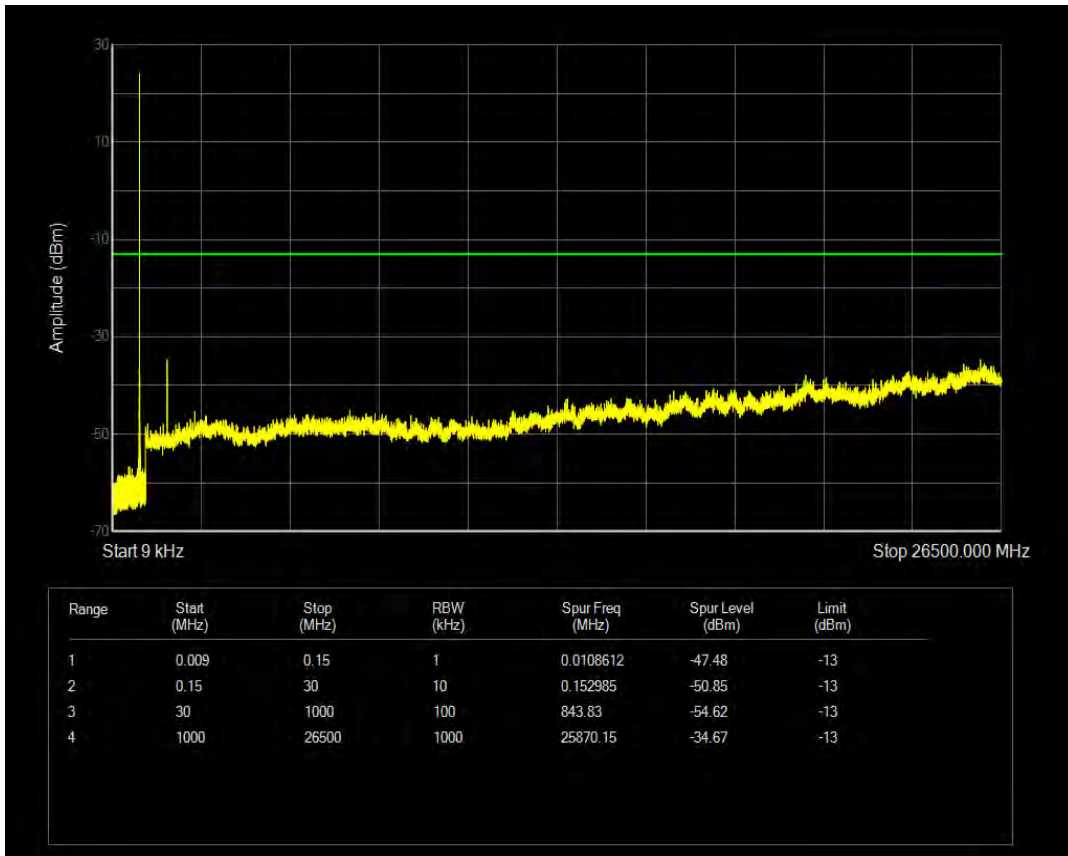

Band26a 16QAM BW=1.4MHz Channel=26783 RB Size=6 Position=#0

Band26a 16QAM BW=1.4MHz Channel=26783 RB Size=1 Position=#0