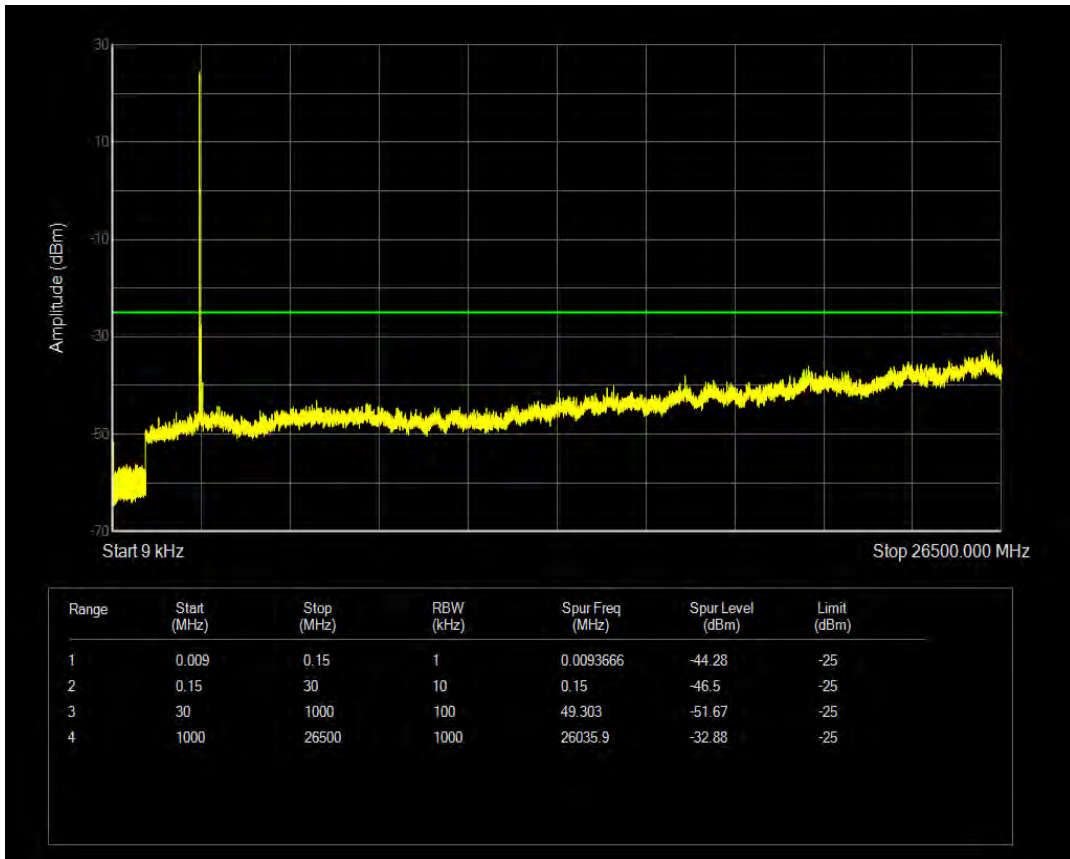

Band38 16QAM BW=10MHz Channel=37800 RB Size=50 Position=#0

Band38 QPSK BW=10MHz Channel=38000 RB Size=50 Position=#0

Band38 16QAM BW=10MHz Channel=38000 RB Size=1 Position=#0

Band38 16QAM BW=10MHz Channel=38000 RB Size=50 Position=#0

Band38 QPSK BW=10MHz Channel=38200 RB Size=1 Position=#0

Band38 QPSK BW=10MHz Channel=38200 RB Size=50 Position=#0

Band38 16QAM BW=10MHz Channel=38200 RB Size=1 Position=#0

Band38 16QAM BW=10MHz Channel=38200 RB Size=50 Position=#0