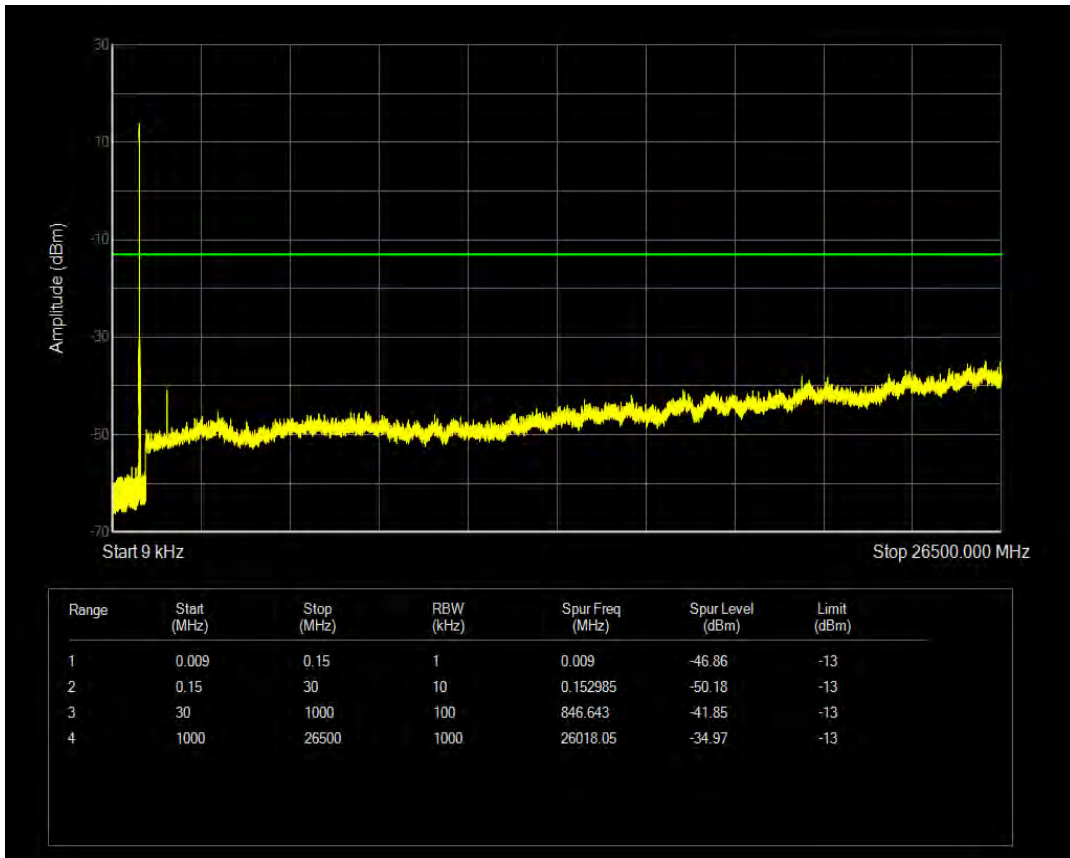

Band26a QPSK BW=5MHz Channel=26765 RB Size=1 Position=#0

Band26a QPSK BW=5MHz Channel=26765 RB Size=25 Position=#0

Band26a 16QAM BW=5MHz Channel=26765 RB Size=1 Position=#0

Band26a 16QAM BW=5MHz Channel=26765 RB Size=25 Position=#0