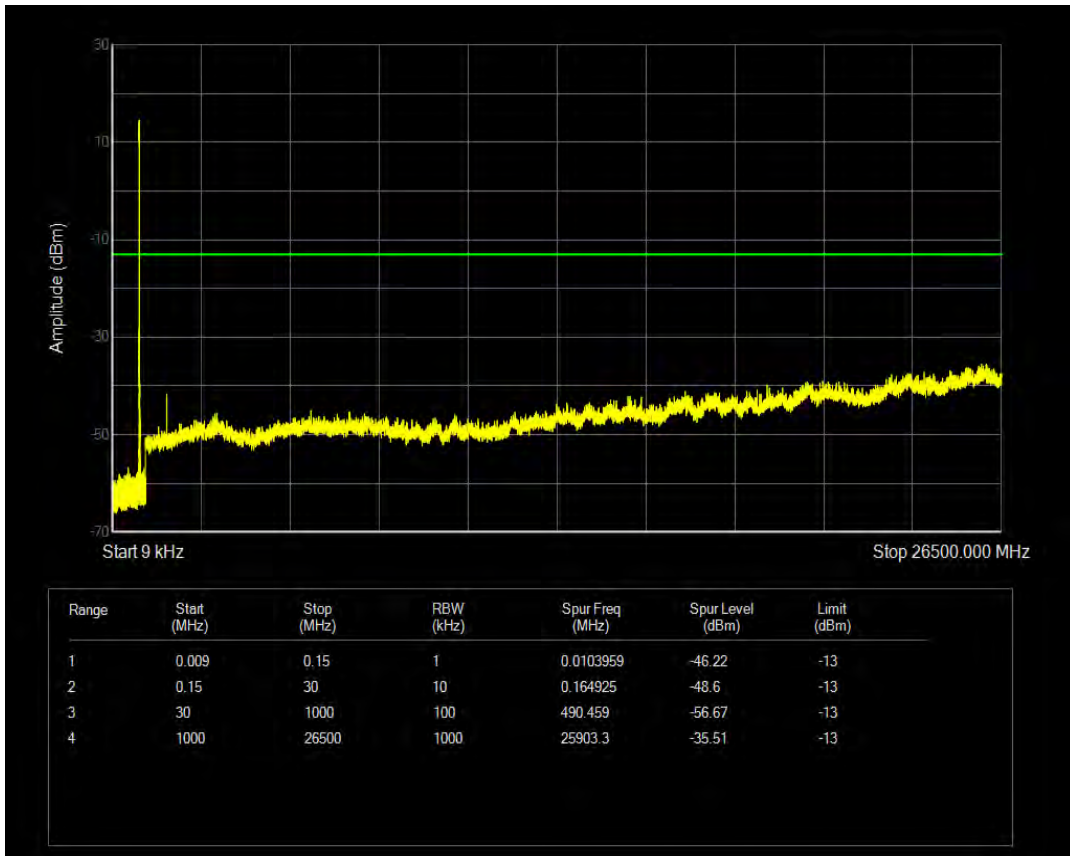

Band26a 16QAM BW=5MHz Channel=26715 RB Size=1 Position=#0

Band26a QPSK BW=5MHz Channel=26715 RB Size=25 Position=#0