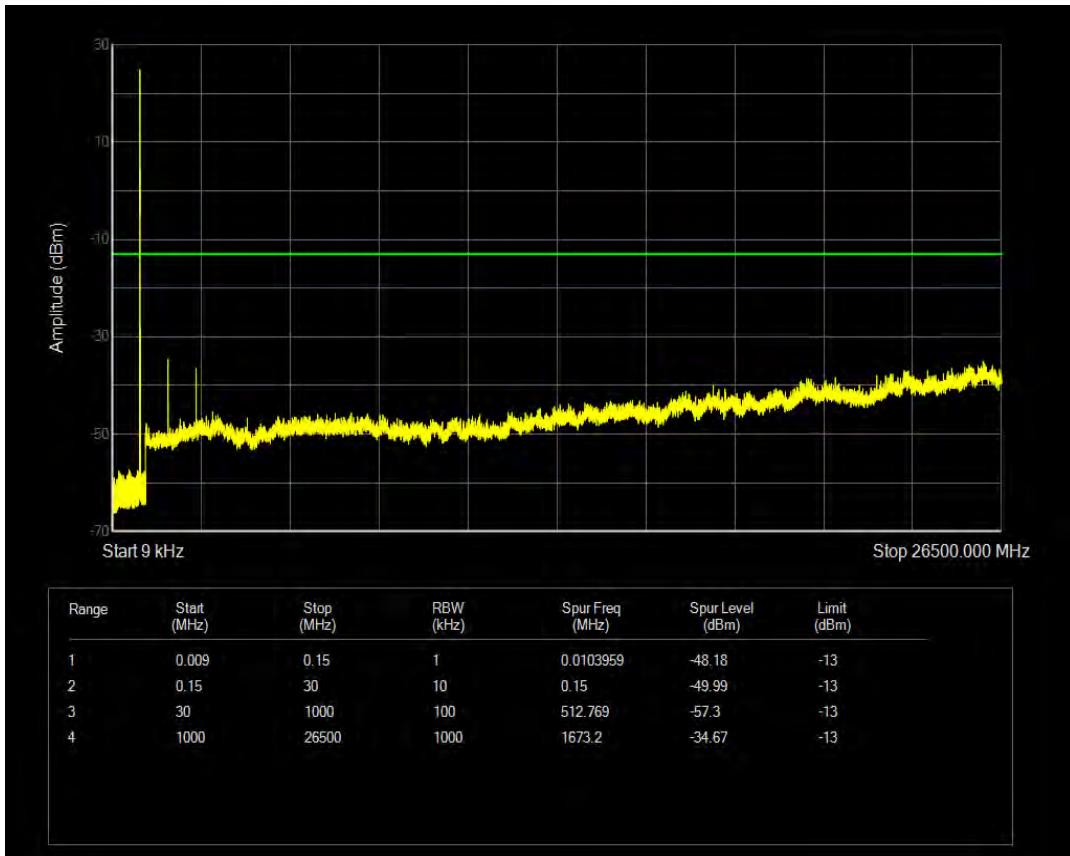

Band26b QPSK BW=1.4MHz Channel=26797 RB Size=1 Position=#0

Band26b QPSK BW=1.4MHz Channel=26797 RB Size=6 Position=#0

Band26b 16QAM BW=1.4MHz Channel=26797 RB Size=1 Position=#0

Band26b 16QAM BW=1.4MHz Channel=26797 RB Size=6 Position=#0

Band26b QPSK BW=1.4MHz Channel=26915 RB Size=1 Position=#0

Band26b QPSK BW=1.4MHz Channel=26915 RB Size=6 Position=#0

Band26b 16QAM BW=1.4MHz Channel=26915 RB Size=6 Position=#0

Band26b 16QAM BW=1.4MHz Channel=26915 RB Size=1 Position=#0