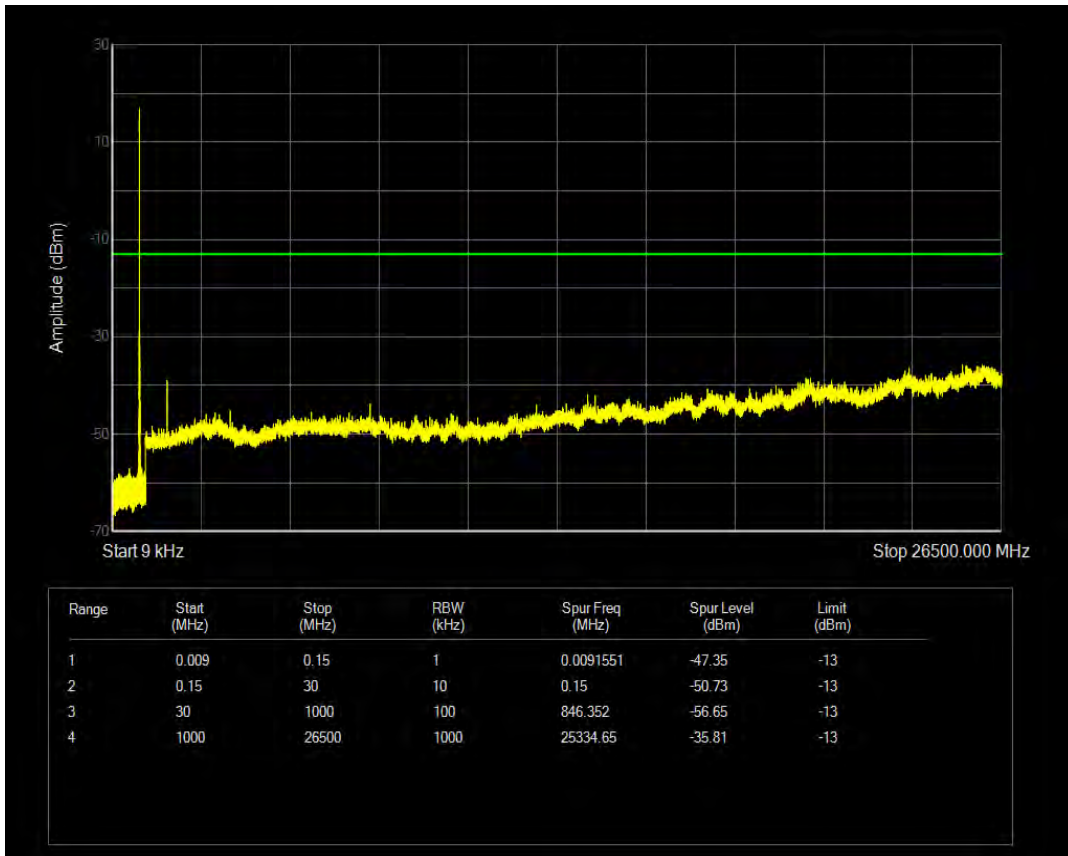

Band26a 16QAM BW=3MHz Channel=26775 RB Size=1 Position=#0

Band26a 16QAM BW=3MHz Channel=26775 RB Size=15 Position=#0