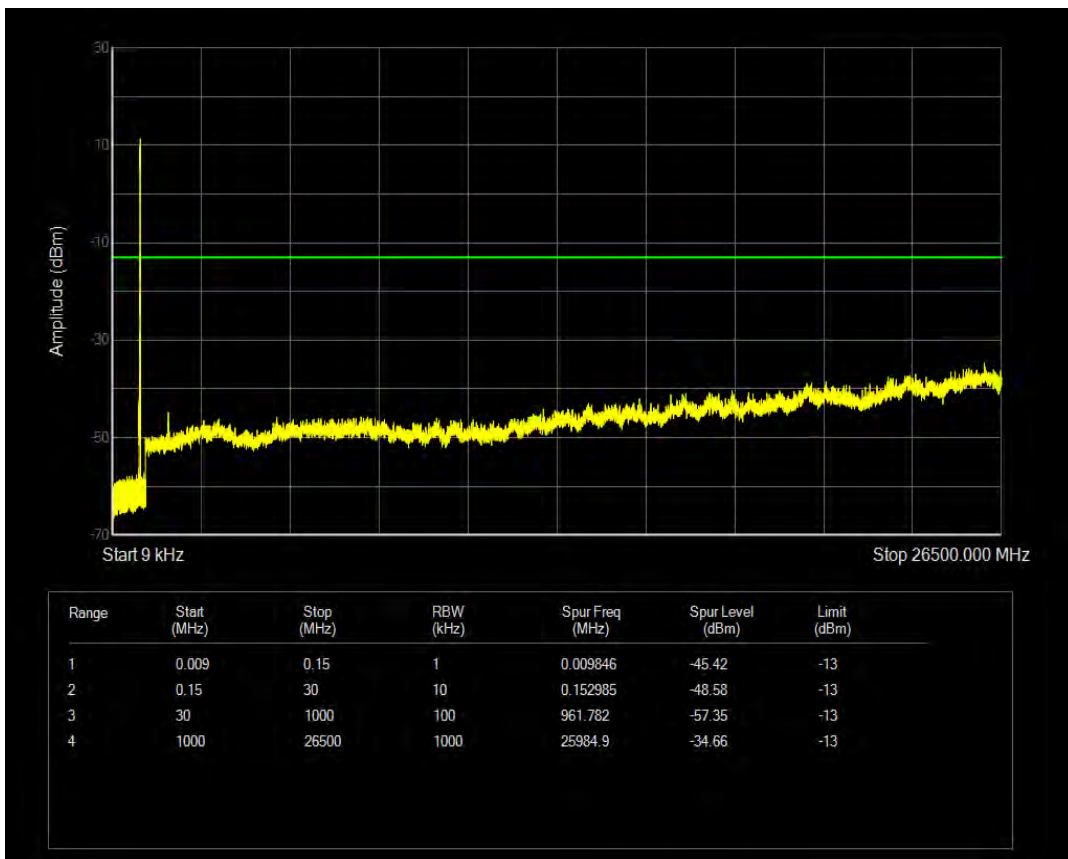

Band26b 16QAM BW=15MHz Channel=26965 RB Size=1 Position=#0

Band26b QPSK BW=15MHz Channel=26965 RB Size=75 Position=#0