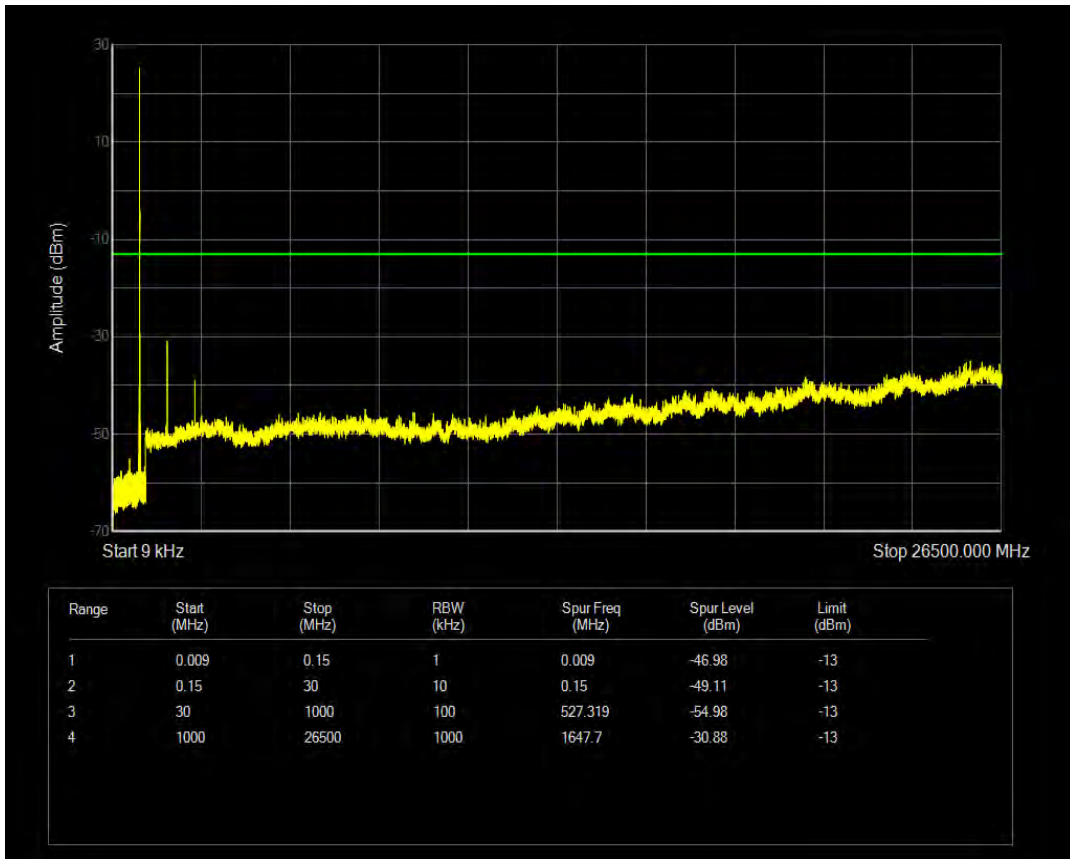

Band26b QPSK BW=3MHz Channel=26805 RB Size=15 Position=#0

Band26b QPSK BW=3MHz Channel=26805 RB Size=1 Position=#0