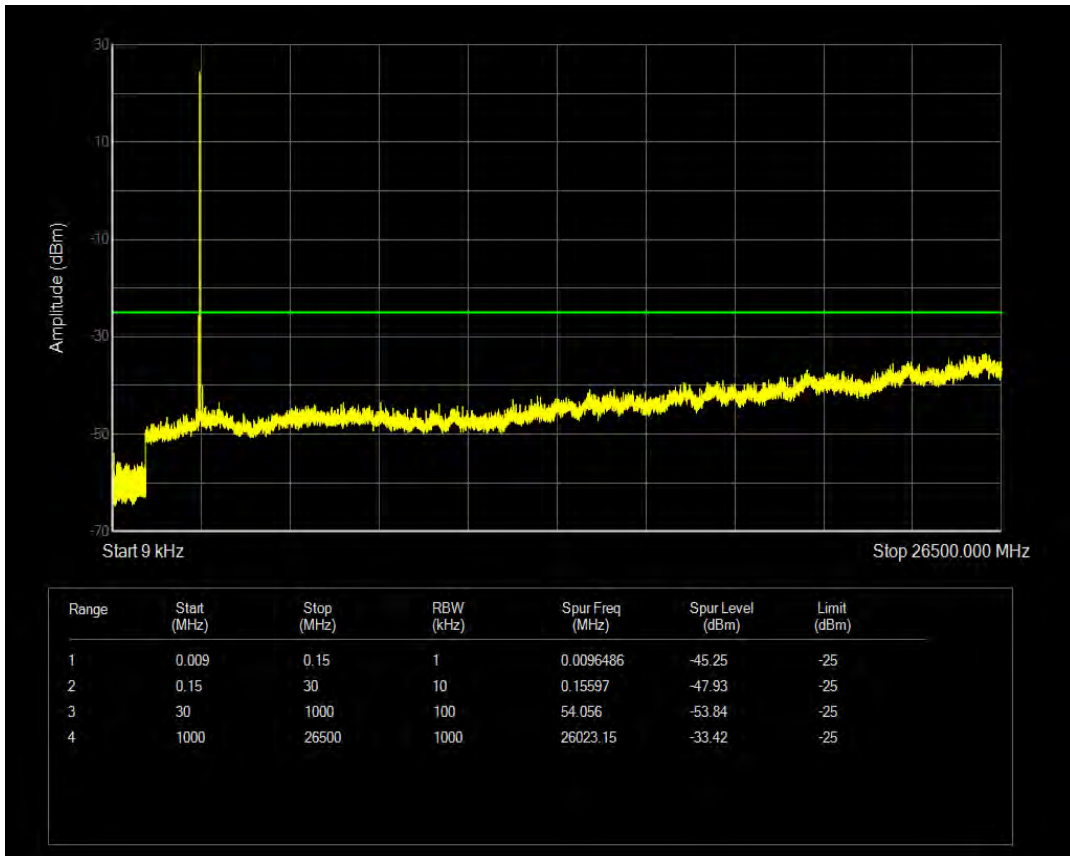

Band38 16QAM BW=5MHz Channel=38225 RB Size=25 Position=#0

Band38 16QAM BW=5MHz Channel=38225 RB Size=1 Position=#0