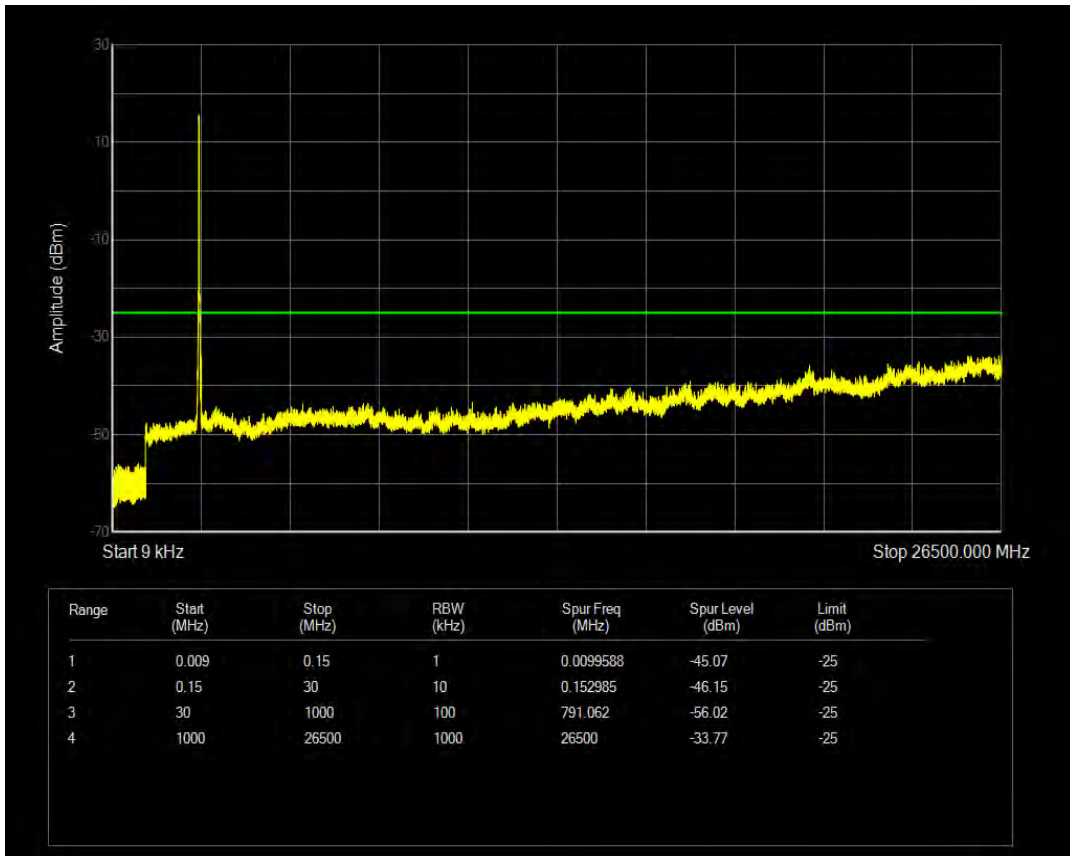

Band38 16QAM BW=20MHz Channel=38000 RB Size=1 Position=#0

Band38 QPSK BW=20MHz Channel=38000 RB Size=100 Position=#0