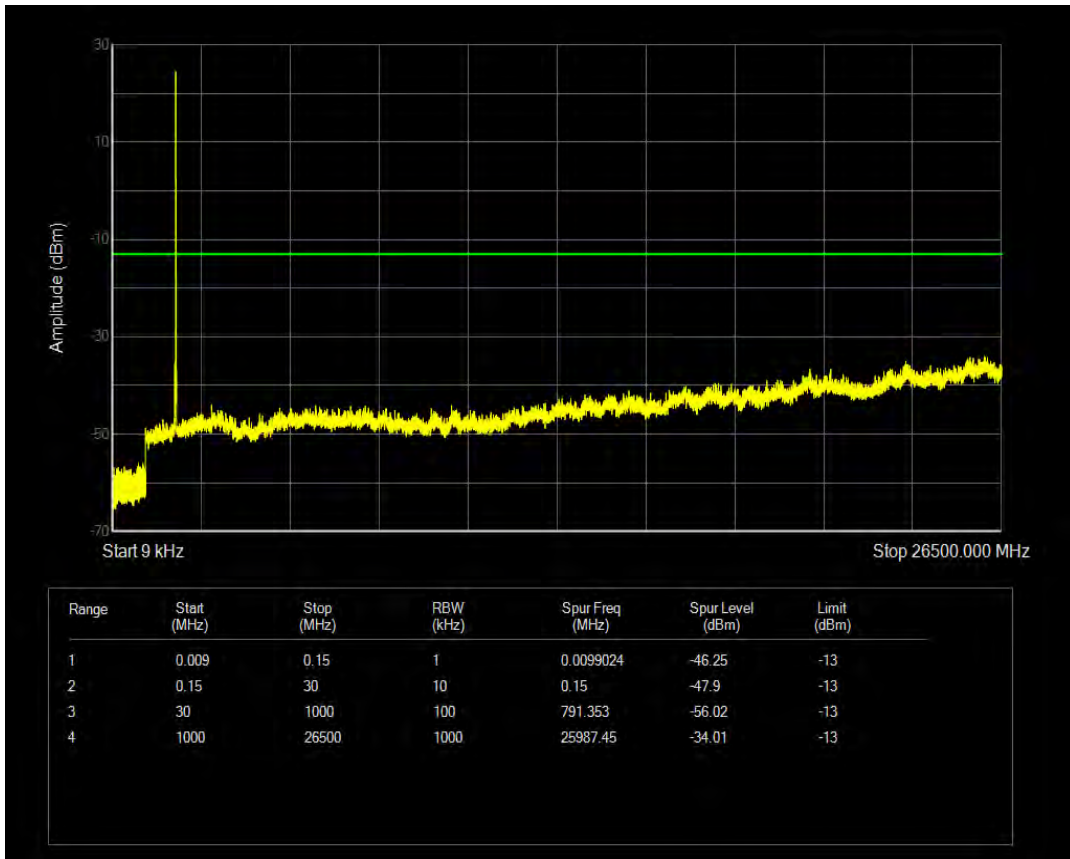

Band25 16QAM BW=15MHz Channel=26615 RB Size=75 Position=#0

Band25 16QAM BW=15MHz Channel=26615 RB Size=1 Position=#0