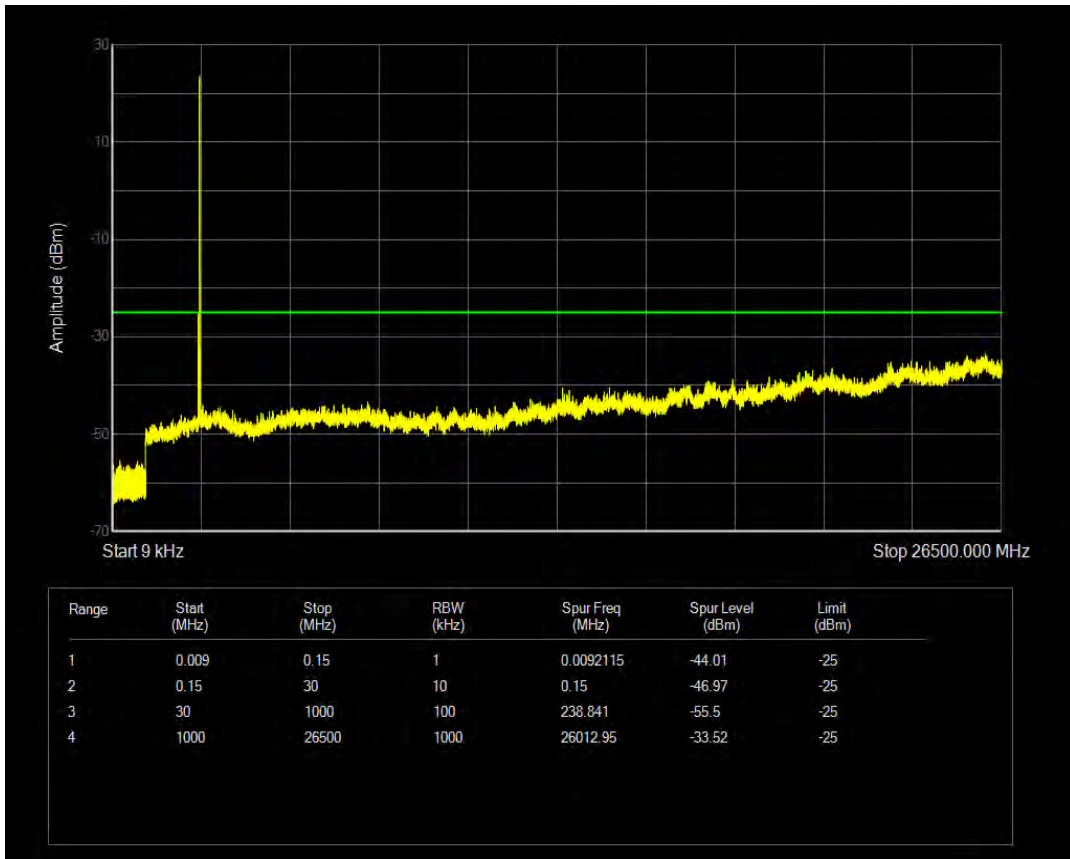

Band38 16QAM BW=10MHz Channel=37800 RB Size=50 Position=#0

Band38 QPSK BW=10MHz Channel=38000 RB Size=50 Position=#0

Band38 16QAM BW=10MHz Channel=38000 RB Size=1 Position=#0

Band38 16QAM BW=10MHz Channel=38000 RB Size=50 Position=#0

Band38 QPSK BW=10MHz Channel=38200 RB Size=1 Position=#0

Band38 QPSK BW=10MHz Channel=38200 RB Size=50 Position=#0

Band38 16QAM BW=10MHz Channel=38200 RB Size=1 Position=#0

Band38 16QAM BW=10MHz Channel=38200 RB Size=50 Position=#0