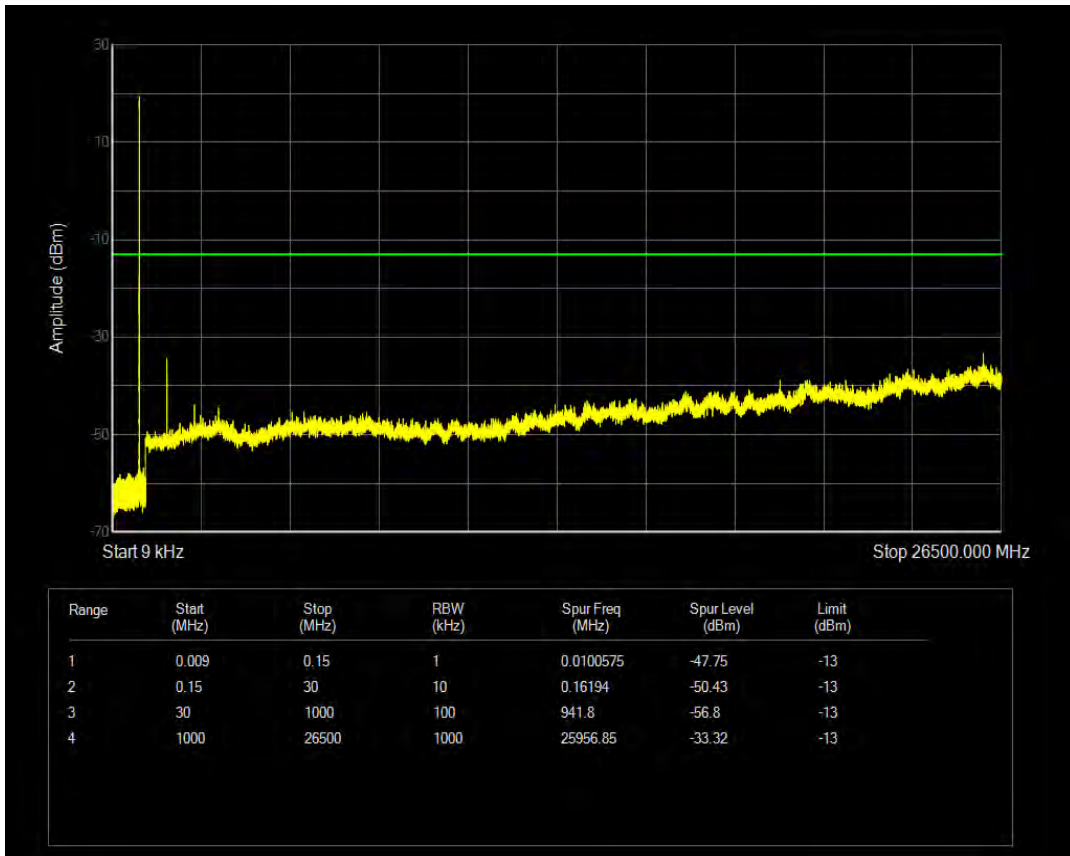

Band26a QPSK BW=1.4MHz Channel=26740 RB Size=1 Position=#0

Band26a QPSK BW=1.4MHz Channel=26740 RB Size=6 Position=#0

Band26a 16QAM BW=1.4MHz Channel=26740 RB Size=1 Position=#0

Band26a 16QAM BW=1.4MHz Channel=26740 RB Size=6 Position=#0