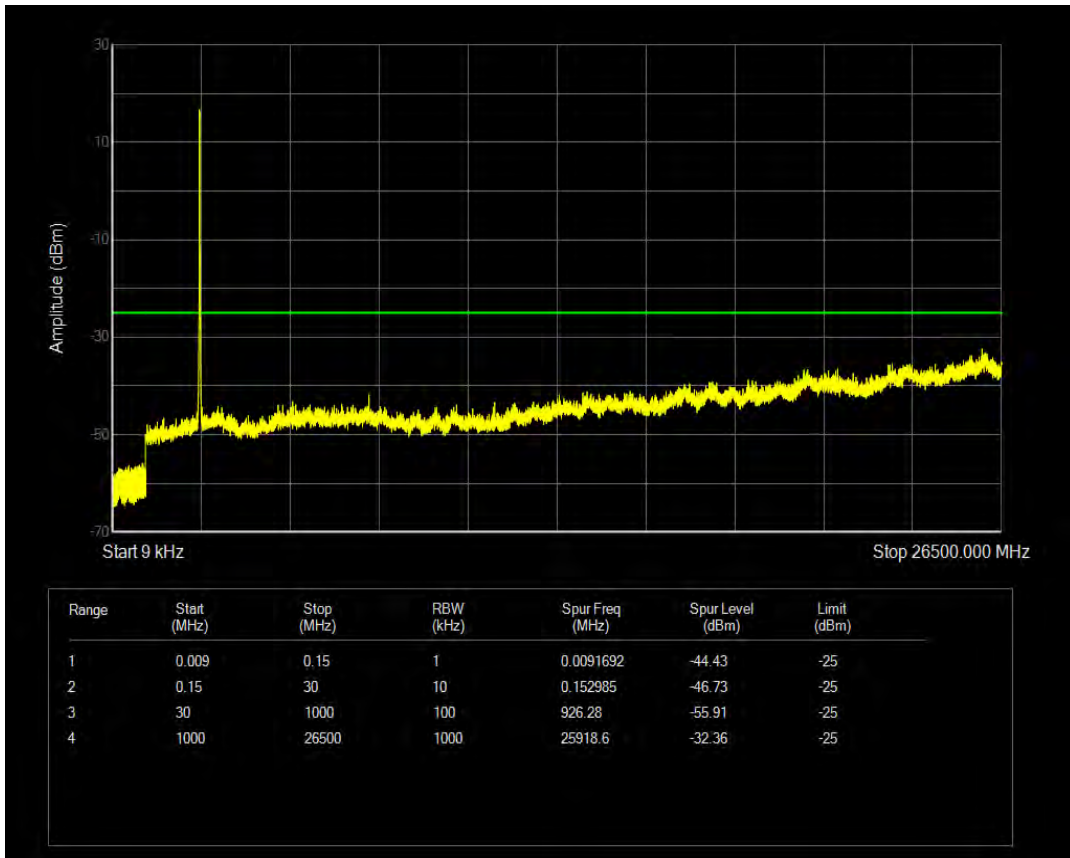

Band38 QPSK BW=15MHz Channel=38175 RB Size=75 Position=#0

Band38 QPSK BW=15MHz Channel=38175 RB Size=1 Position=#0

Band38 16QAM BW=15MHz Channel=38175 RB Size=1 Position=#0

Band38 16QAM BW=15MHz Channel=38175 RB Size=75 Position=#0