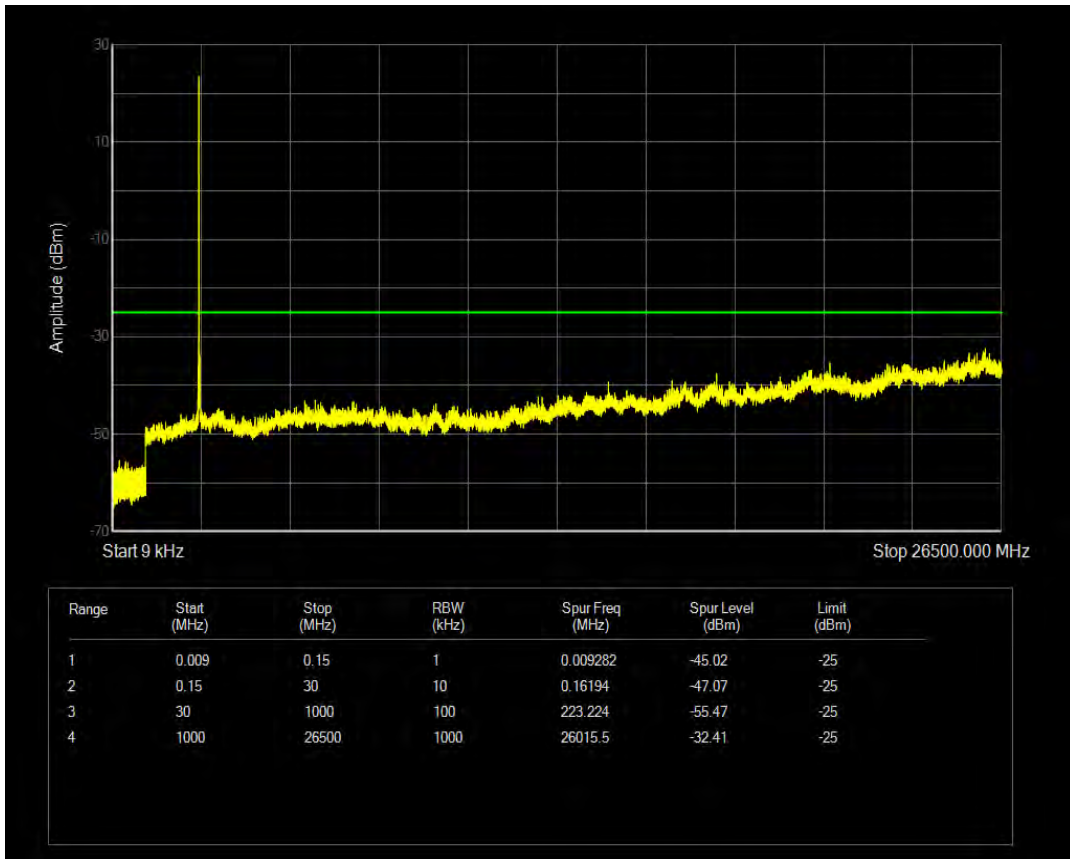

Band38 16QAM BW=15MHz Channel=38000 RB Size=75 Position=#0

Band38 16QAM BW=15MHz Channel=38000 RB Size=1 Position=#0