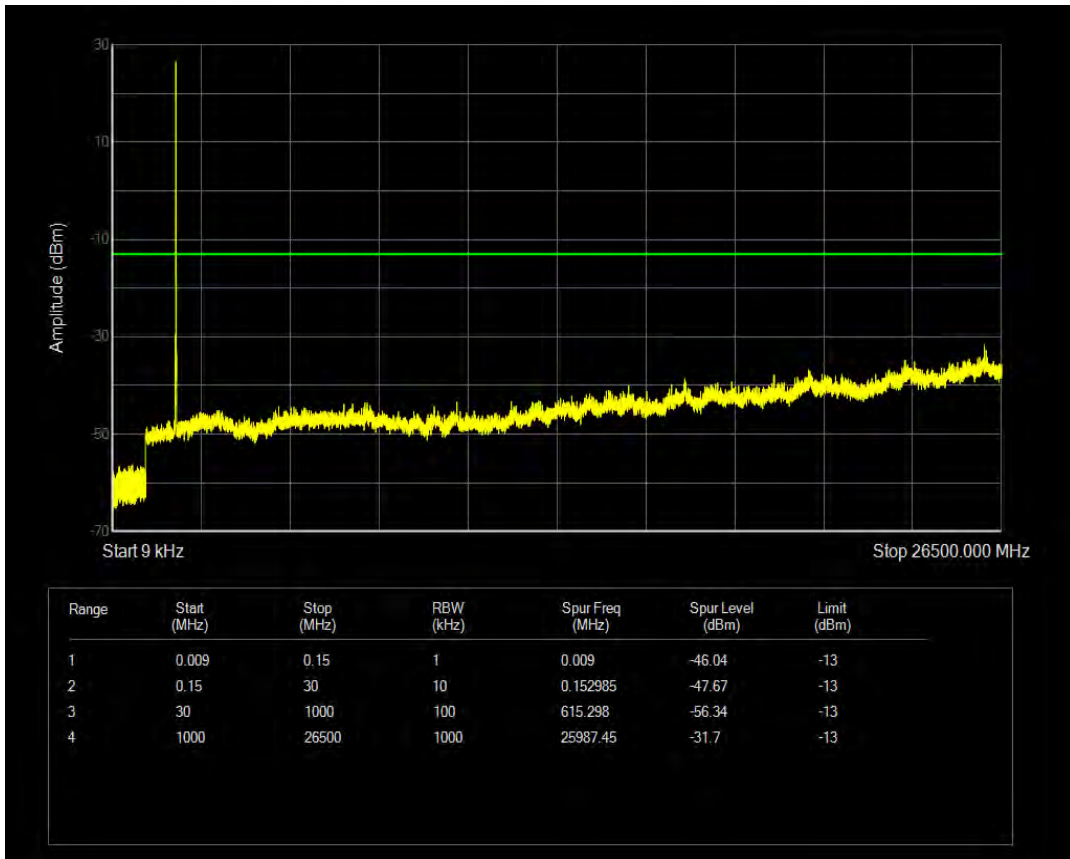

Band25 QPSK BW=10MHz Channel=26640 RB Size=50 Position=#0

Band25 QPSK BW=10MHz Channel=26640 RB Size=1 Position=#0