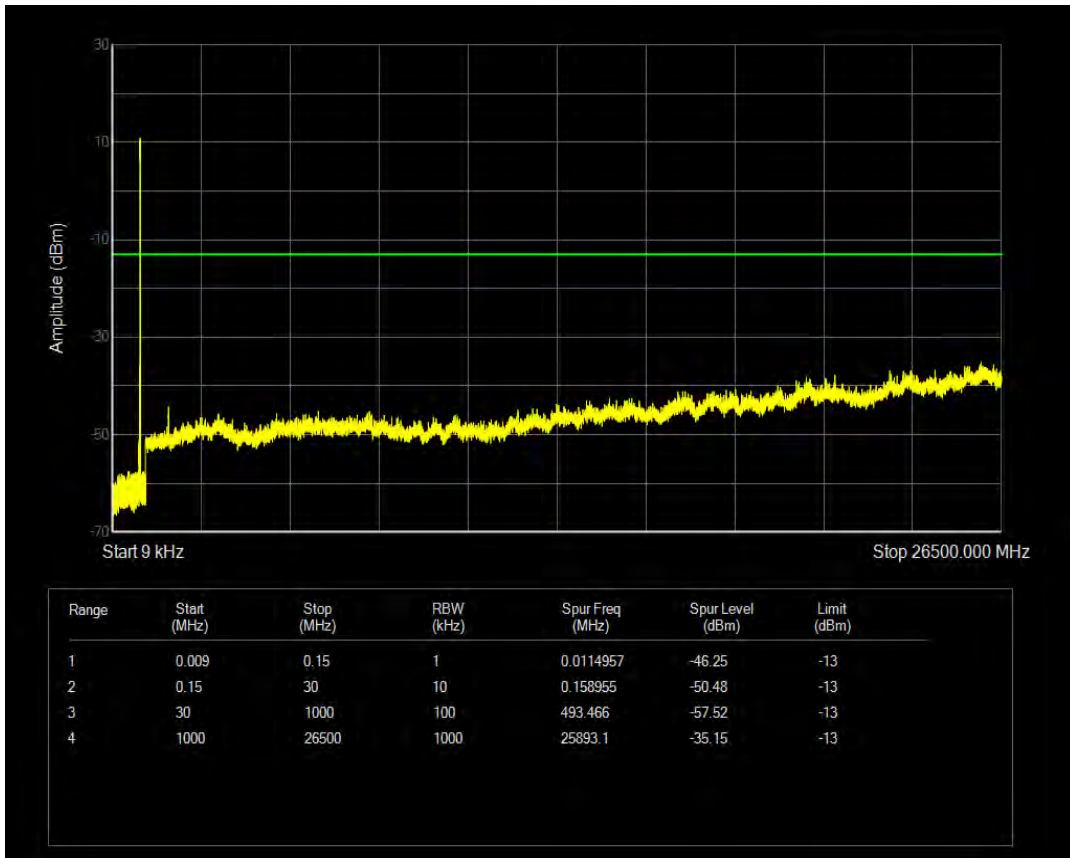

Band26b QPSK BW=10MHz Channel=26915 RB Size=1 Position=#0

Band26b QPSK BW=10MHz Channel=26915 RB Size=50 Position=#0

Band26b 16QAM BW=10MHz Channel=26915 RB Size=1 Position=#0

Band26b 16QAM BW=10MHz Channel=26915 RB Size=50 Position=#0

Band26b QPSK BW=10MHz Channel=26990 RB Size=1 Position=#0

Band26b QPSK BW=10MHz Channel=26990 RB Size=50 Position=#0

Band26b 16QAM BW=10MHz Channel=26990 RB Size=50 Position=#0

Band26b 16QAM BW=10MHz Channel=26990 RB Size=1 Position=#0