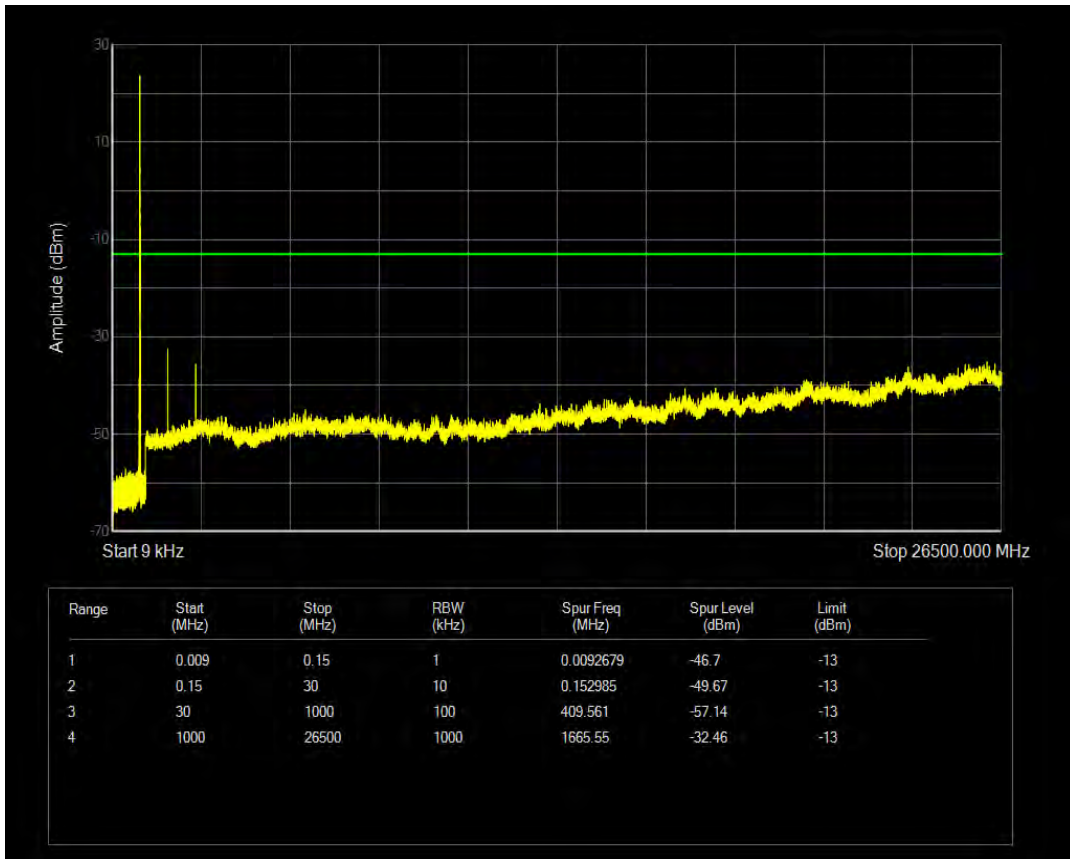

Band26b QPSK BW=10MHz Channel=26840 RB Size=1 Position=#0

Band26b 16QAM BW=10MHz Channel=26840 RB Size=1 Position=#0

Band26b QPSK BW=10MHz Channel=26840 RB Size=50 Position=#0

Band26b 16QAM BW=10MHz Channel=26840 RB Size=50 Position=#0

Band26b QPSK BW=10MHz Channel=26915 RB Size=1 Position=#0

Band26b QPSK BW=10MHz Channel=26915 RB Size=50 Position=#0

Band26b 16QAM BW=10MHz Channel=26915 RB Size=1 Position=#0

Band26b 16QAM BW=10MHz Channel=26915 RB Size=50 Position=#0