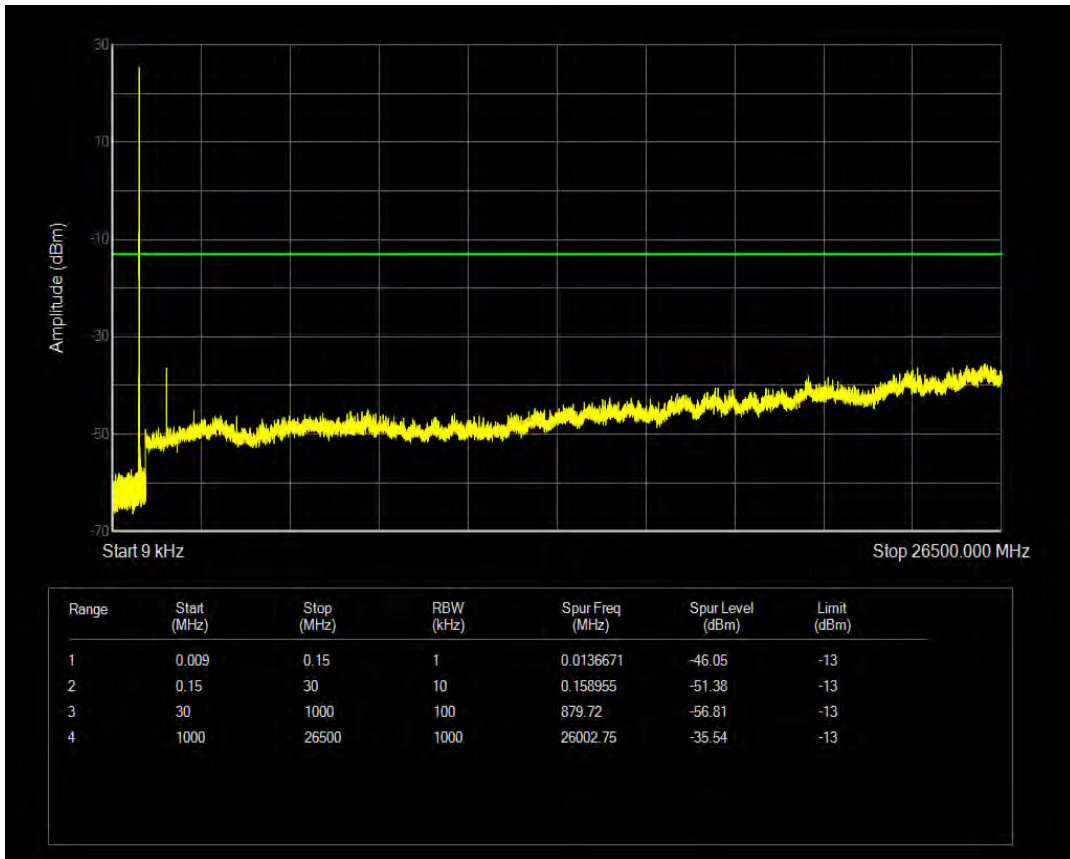

Band26a 16QAM BW=5MHz Channel=26715 RB Size=25 Position=#0

Band26a 16QAM BW=5MHz Channel=26715 RB Size=1 Position=#0