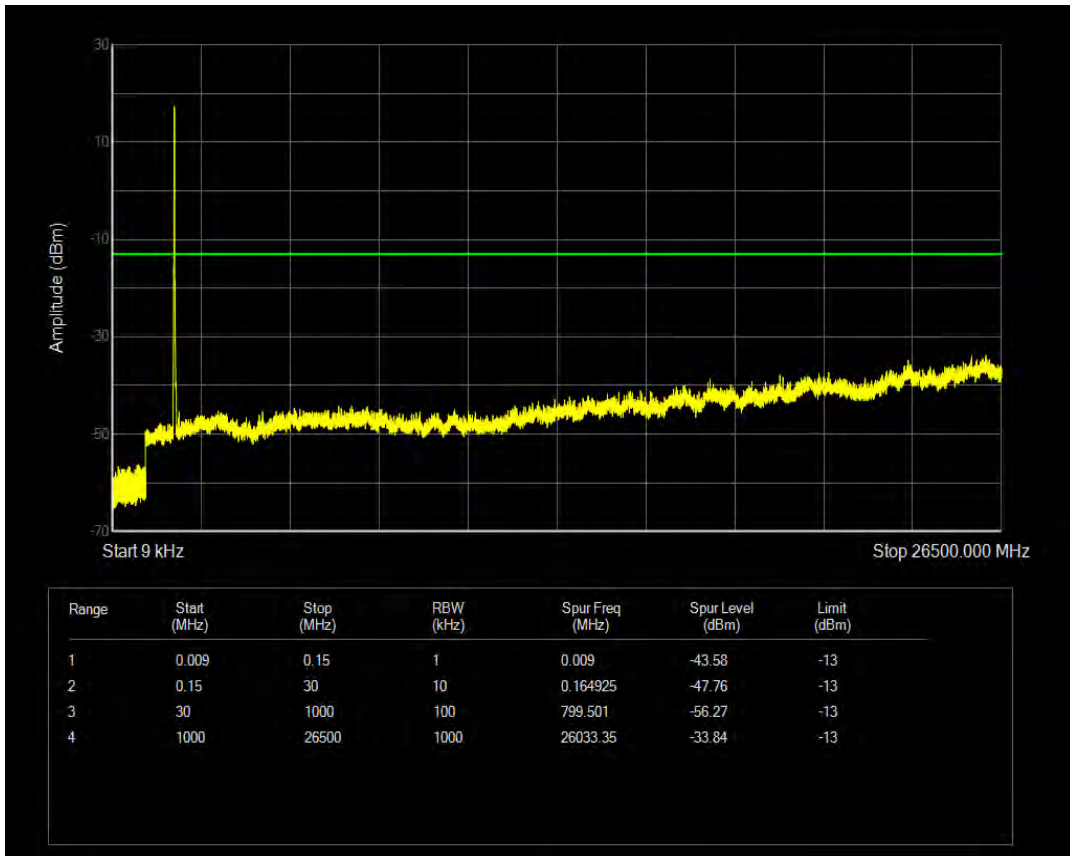

Band25 16QAM BW=20MHz Channel=26140 RB Size=1 Position=#0

Band25 16QAM BW=20MHz Channel=26140 RB Size=100 Position=#0