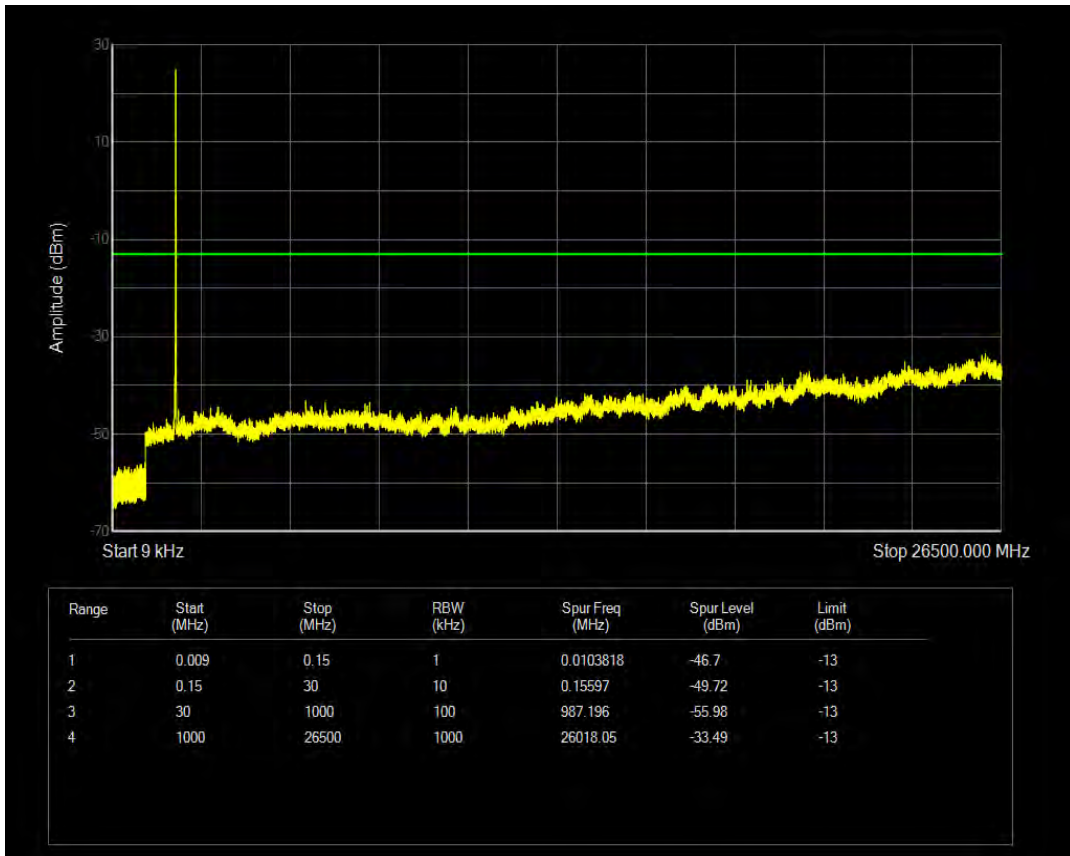

Band25 QPSK BW=15MHz Channel=26615 RB Size=75 Position=#0

Band25 QPSK BW=15MHz Channel=26615 RB Size=1 Position=#0