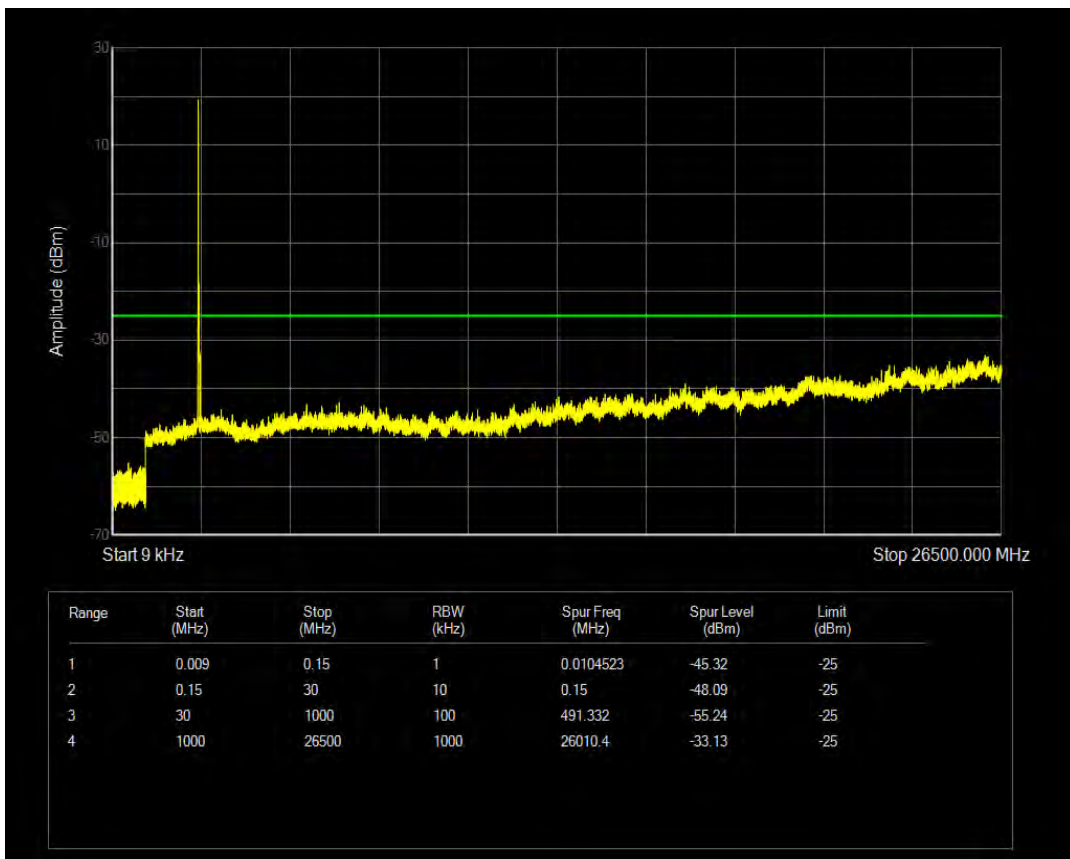

Band38 QPSK BW=5MHz Channel=37775 RB Size=1 Position=#0

Band38 QPSK BW=5MHz Channel=37775 RB Size=25 Position=#0

Band38 16QAM BW=5MHz Channel=37775 RB Size=1 Position=#0

Band38 16QAM BW=5MHz Channel=37775 RB Size=25 Position=#0