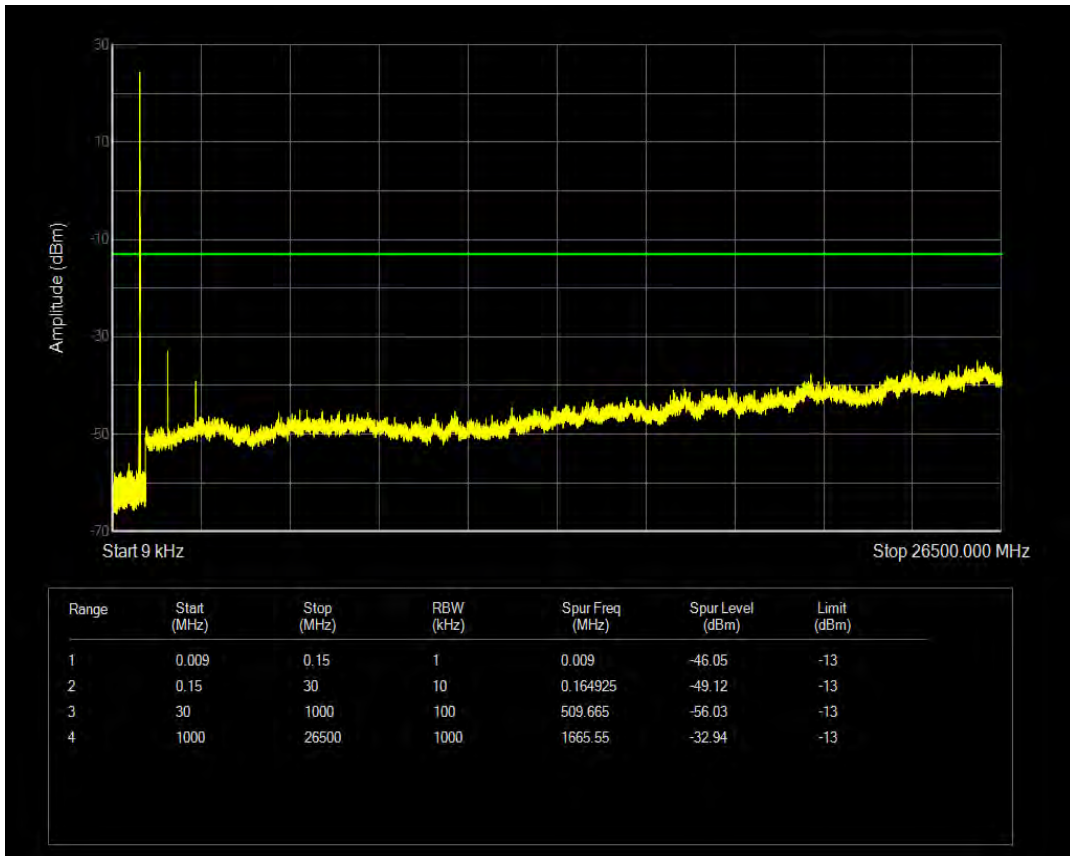

Band26b QPSK BW=10MHz Channel=26840 RB Size=1 Position=#0

Band26b 16QAM BW=10MHz Channel=26840 RB Size=1 Position=#0

Band26b QPSK BW=10MHz Channel=26840 RB Size=50 Position=#0

Band26b 16QAM BW=10MHz Channel=26840 RB Size=50 Position=#0

Band26b QPSK BW=10MHz Channel=26915 RB Size=1 Position=#0

Band26b QPSK BW=10MHz Channel=26915 RB Size=50 Position=#0

Band26b 16QAM BW=10MHz Channel=26915 RB Size=1 Position=#0

Band26b 16QAM BW=10MHz Channel=26915 RB Size=50 Position=#0