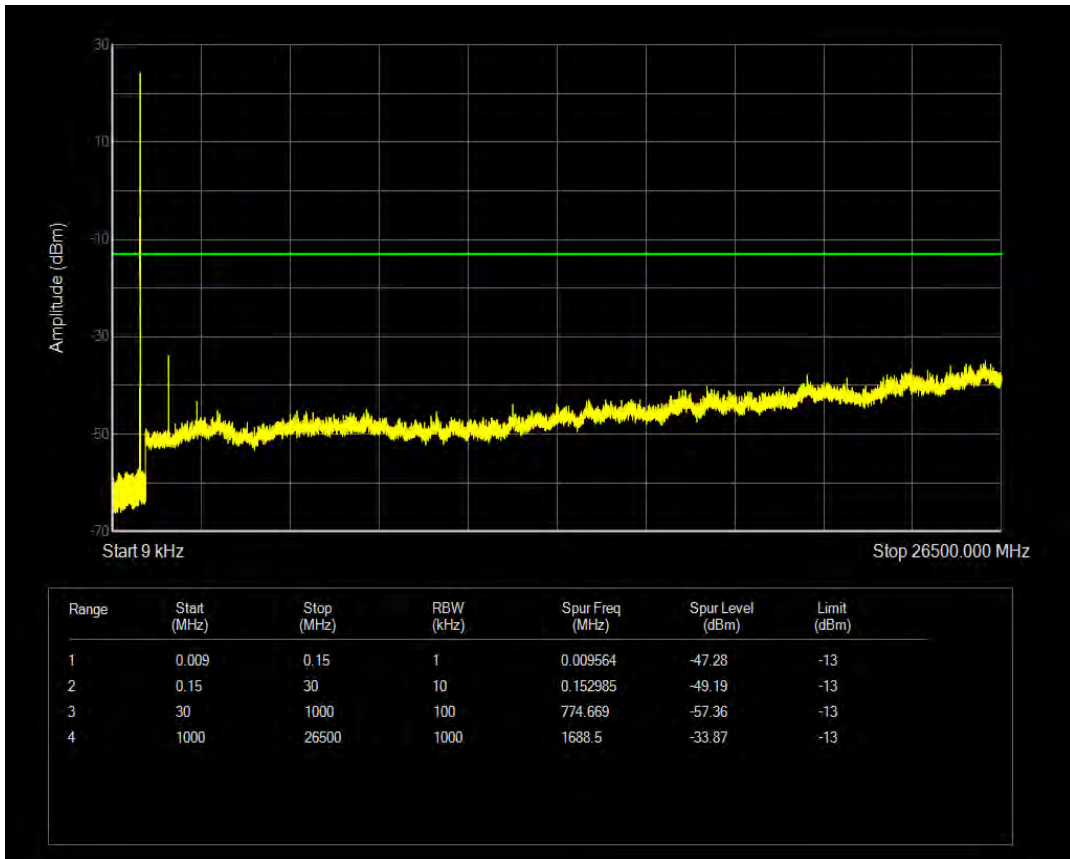

Band26b QPSK BW=5MHz Channel=26915 RB Size=1 Position=#0

Band26b QPSK BW=5MHz Channel=26915 RB Size=25 Position=#0

Band26b 16QAM BW=5MHz Channel=26915 RB Size=1 Position=#0

Band26b 16QAM BW=5MHz Channel=26915 RB Size=25 Position=#0

Band26b QPSK BW=5MHz Channel=27015 RB Size=1 Position=#0

Band26b QPSK BW=5MHz Channel=27015 RB Size=25 Position=#0

Band26b 16QAM BW=5MHz Channel=27015 RB Size=1 Position=#0

Band26b 16QAM BW=5MHz Channel=27015 RB Size=25 Position=#0