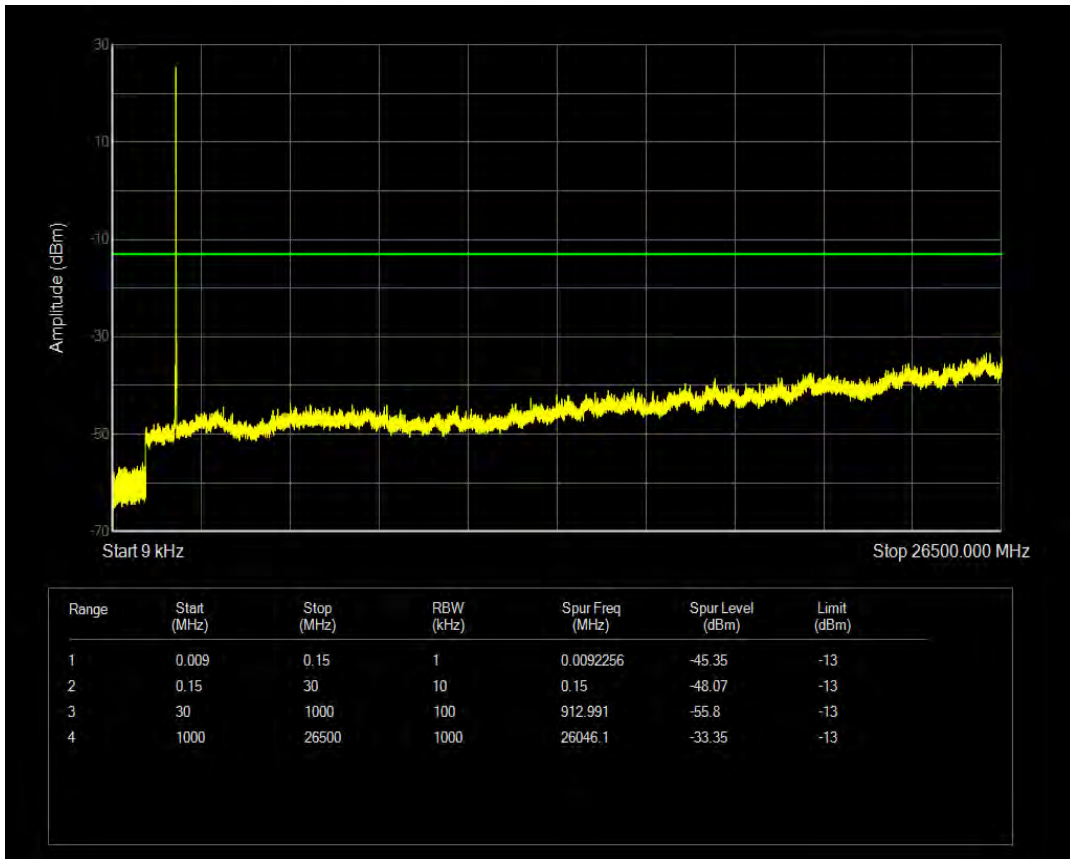

Band25 16QAM BW=10MHz Channel=26640 RB Size=50 Position=#0

Band25 16QAM BW=10MHz Channel=26640 RB Size=1 Position=#0