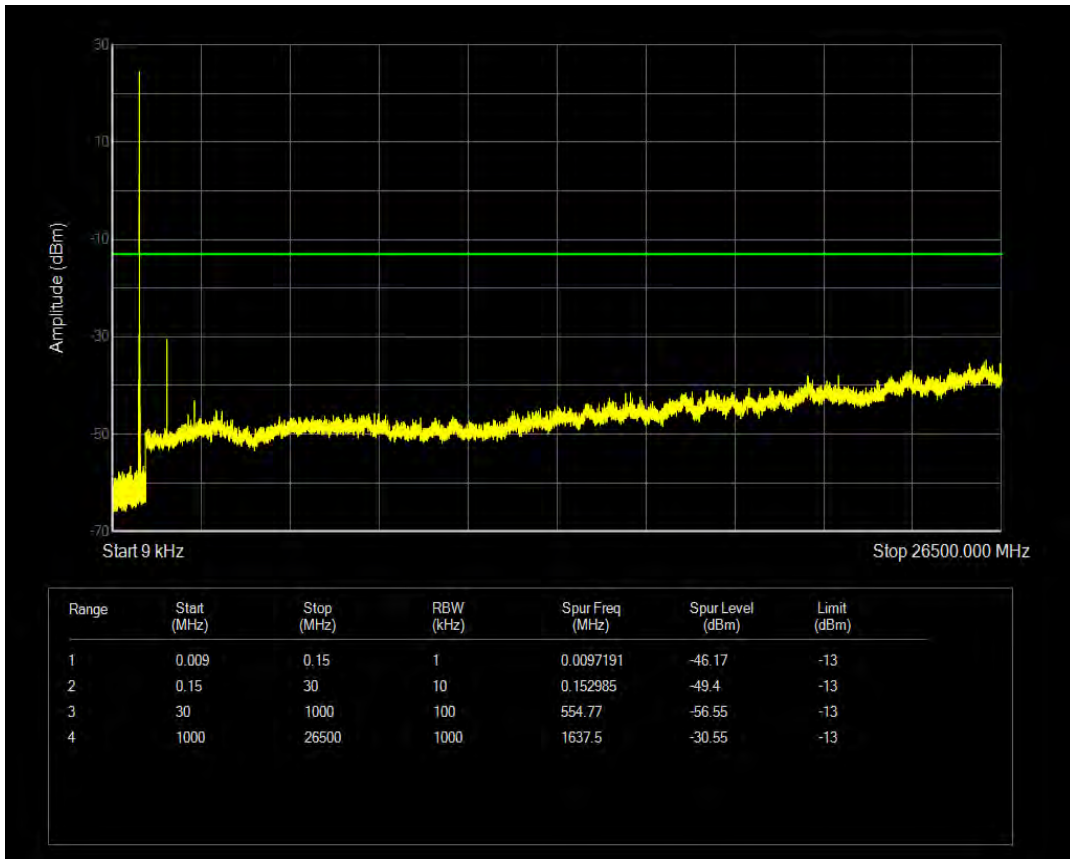

Band26a 16QAM BW=5MHz Channel=26765 RB Size=25 Position=#0

Band26a 16QAM BW=5MHz Channel=26765 RB Size=1 Position=#0