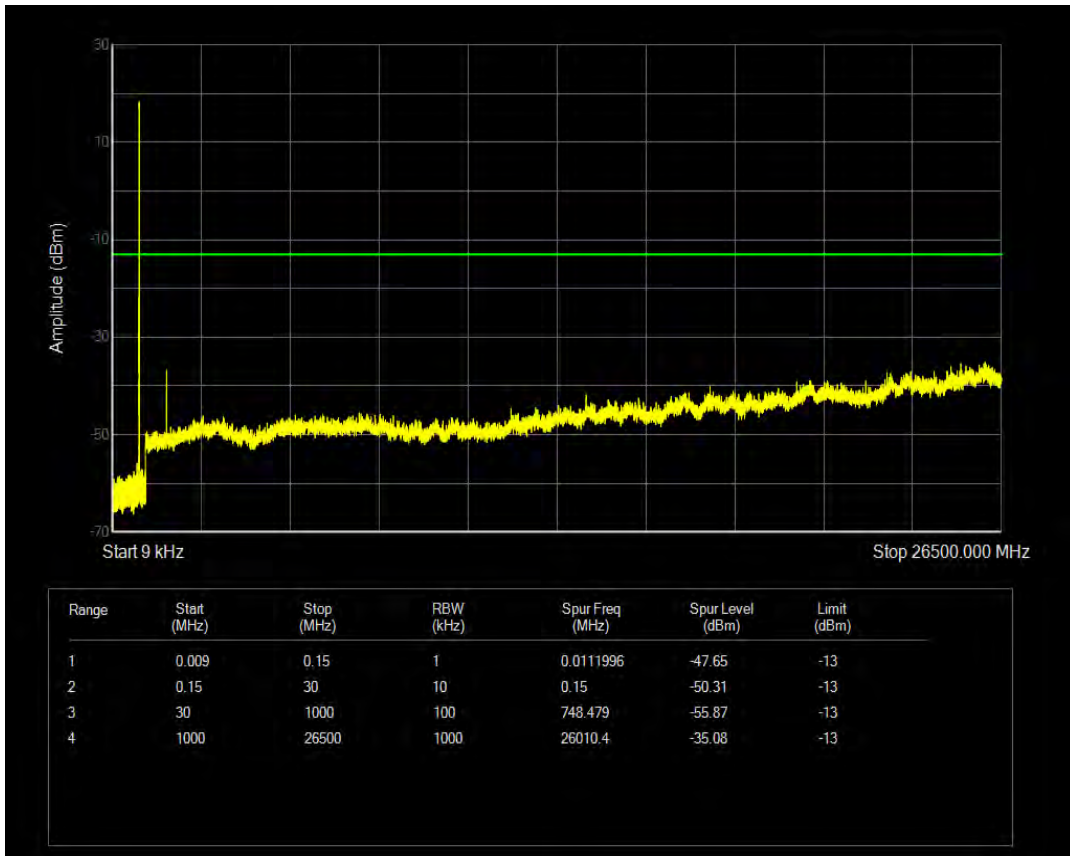

Band26a 16QAM BW=1.4MHz Channel=26697 RB Size=1 Position=#0

Band26a QPSK BW=1.4MHz Channel=26697 RB Size=6 Position=#0