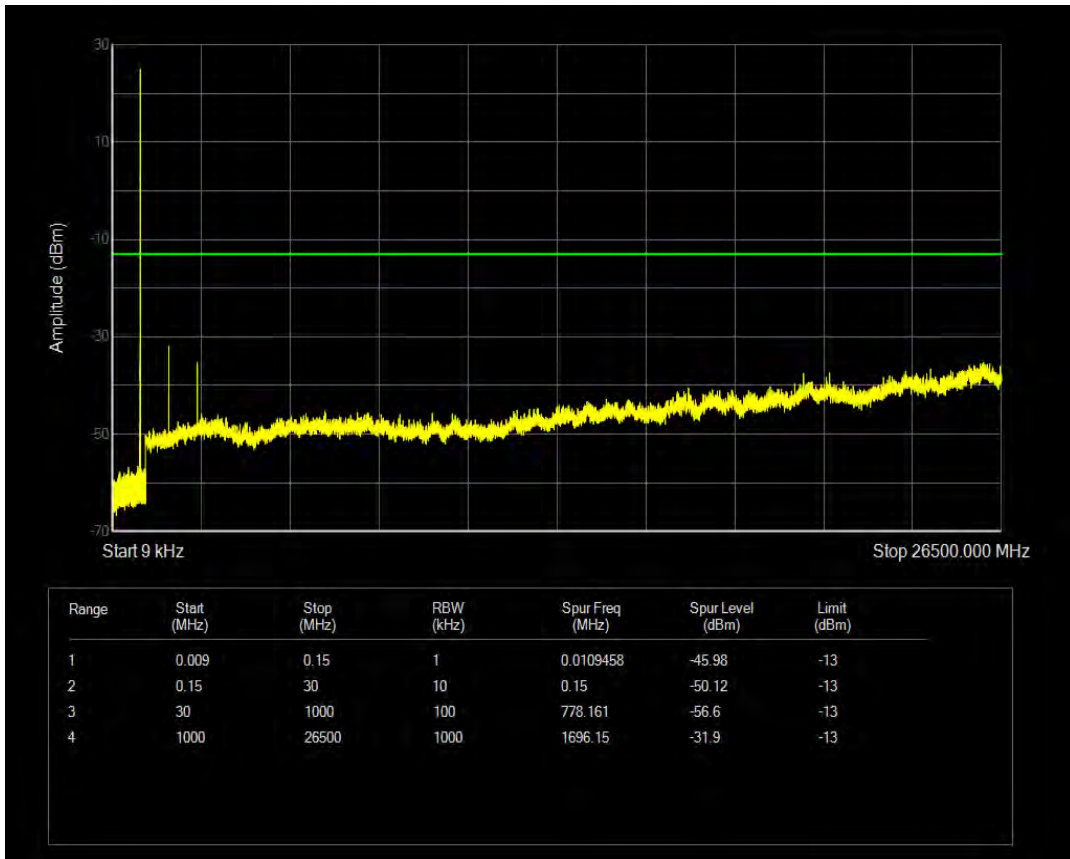

Band26b QPSK BW=1.4MHz Channel=26915 RB Size=1 Position=#0

Band26b QPSK BW=1.4MHz Channel=26915 RB Size=6 Position=#0

Band26b 16QAM BW=1.4MHz Channel=26915 RB Size=6 Position=#0

Band26b 16QAM BW=1.4MHz Channel=26915 RB Size=1 Position=#0

Band26b QPSK BW=1.4MHz Channel=27033 RB Size=1 Position=#0

Band26b QPSK BW=1.4MHz Channel=27033 RB Size=6 Position=#0

Band26b 16QAM BW=1.4MHz Channel=27033 RB Size=1 Position=#0

Band26b 16QAM BW=1.4MHz Channel=27033 RB Size=6 Position=#0