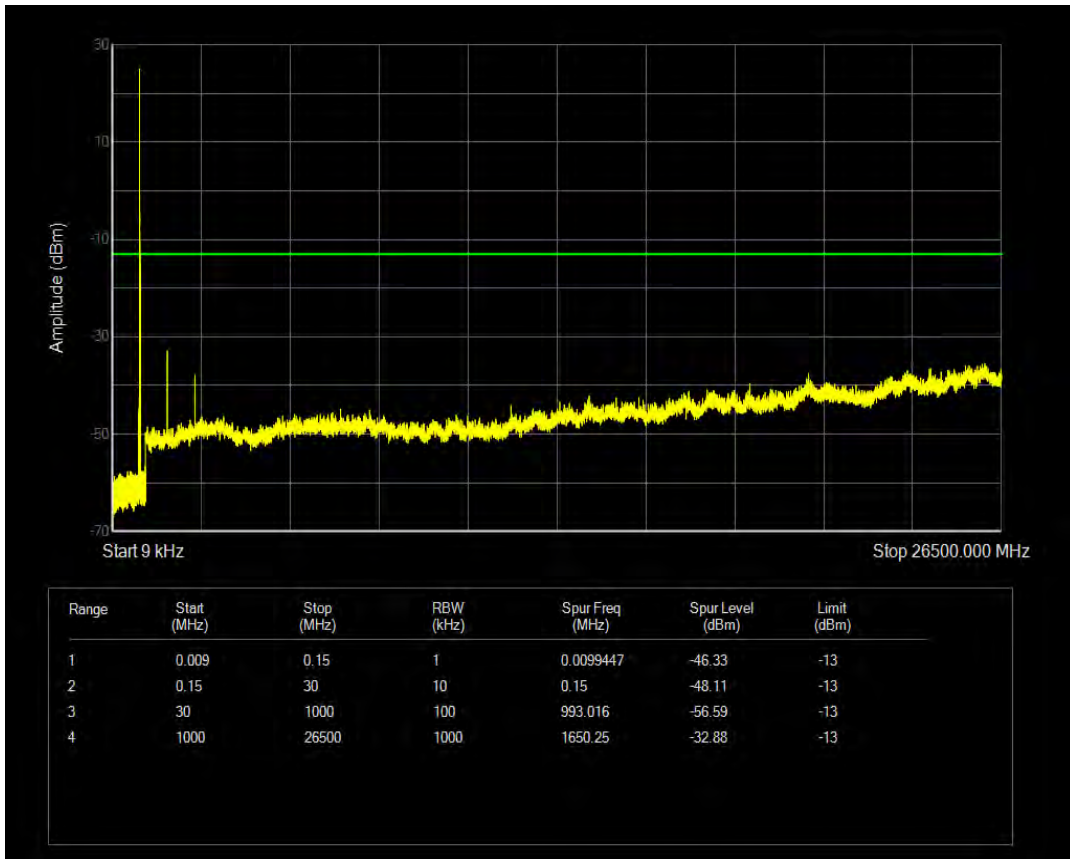

Band26b QPSK BW=10MHz Channel=26915 RB Size=1 Position=#0

Band26b QPSK BW=10MHz Channel=26915 RB Size=50 Position=#0

Band26b 16QAM BW=10MHz Channel=26915 RB Size=1 Position=#0

Band26b 16QAM BW=10MHz Channel=26915 RB Size=50 Position=#0

Band26b QPSK BW=10MHz Channel=26990 RB Size=1 Position=#0

Band26b QPSK BW=10MHz Channel=26990 RB Size=50 Position=#0

Band26b 16QAM BW=10MHz Channel=26990 RB Size=50 Position=#0

Band26b 16QAM BW=10MHz Channel=26990 RB Size=1 Position=#0

Band26b QPSK BW=15MHz Channel=26865 RB Size=1 Position=#0

Band26b QPSK BW=15MHz Channel=26865 RB Size=75 Position=#0

Band26b 16QAM BW=15MHz Channel=26865 RB Size=1 Position=#0

Band26b 16QAM BW=15MHz Channel=26865 RB Size=75 Position=#0