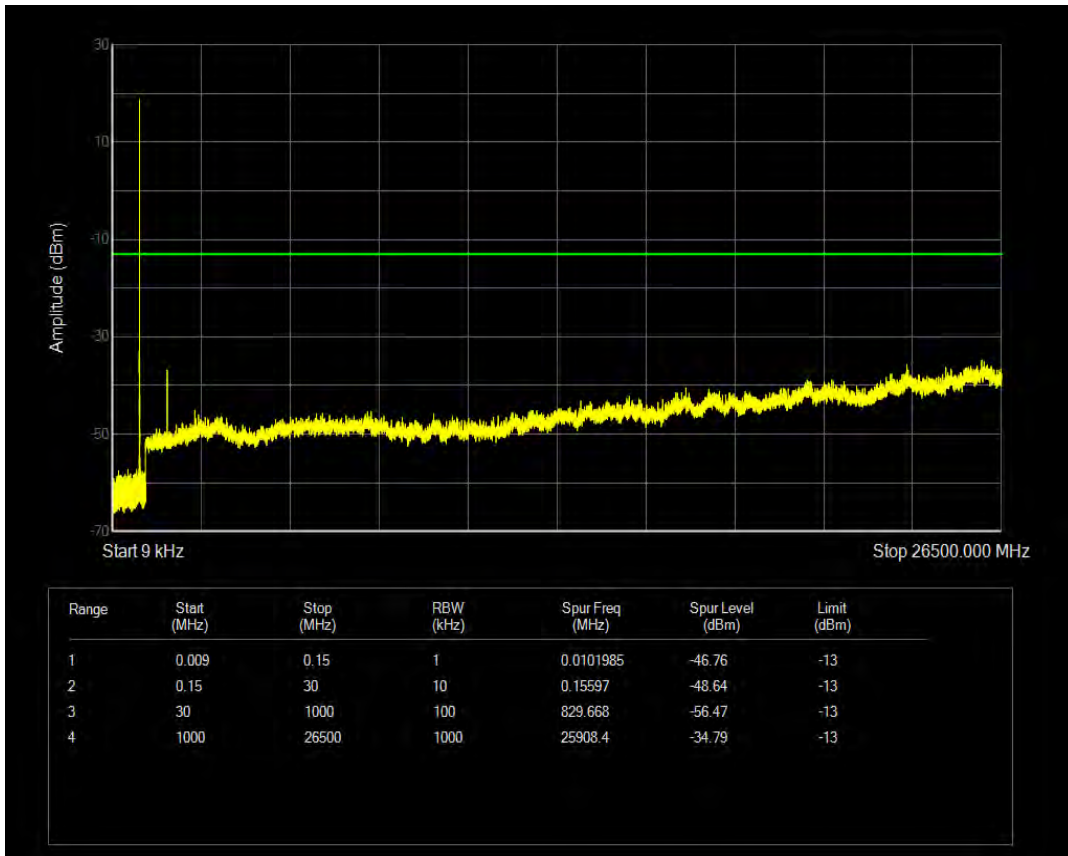

Band26a QPSK BW=1.4MHz Channel=26783 RB Size=1 Position=#0

Band26a QPSK BW=1.4MHz Channel=26783 RB Size=6 Position=#0