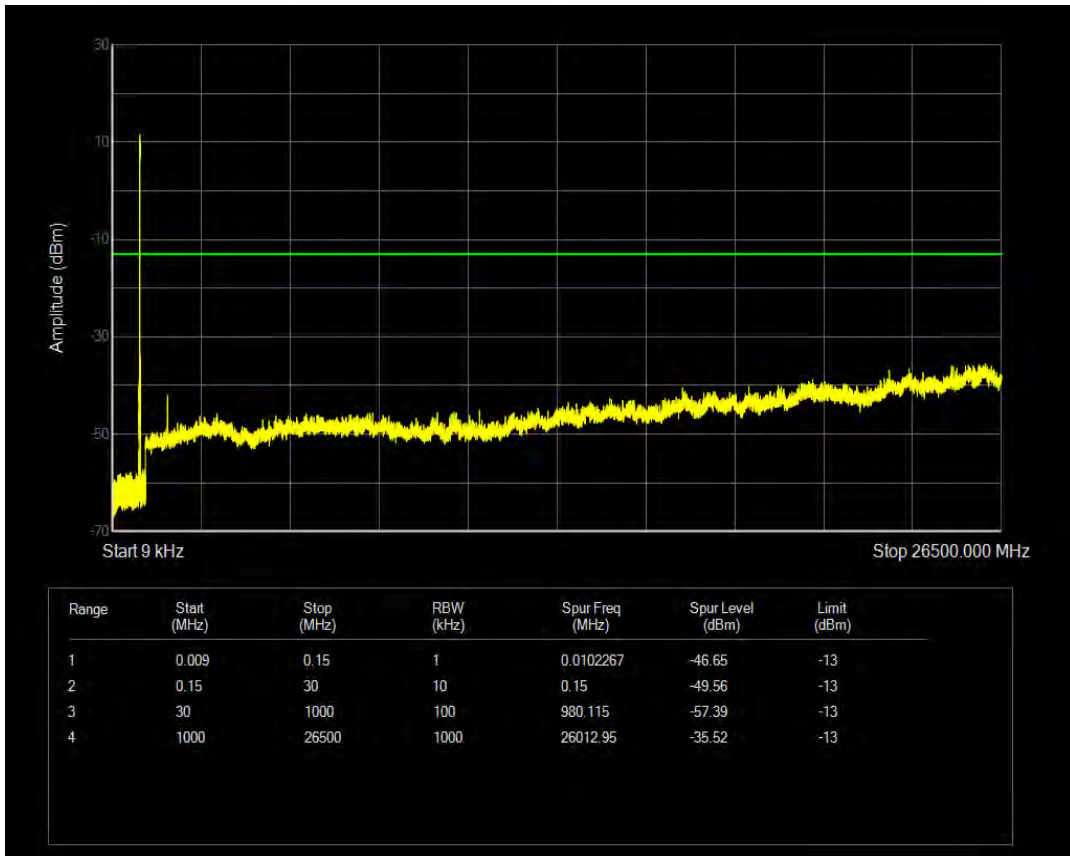

Band26b QPSK BW=5MHz Channel=27015 RB Size=1 Position=#0

Band26b QPSK BW=5MHz Channel=27015 RB Size=25 Position=#0

Band26b 16QAM BW=5MHz Channel=27015 RB Size=1 Position=#0

Band26b 16QAM BW=5MHz Channel=27015 RB Size=25 Position=#0

Band26b QPSK BW=10MHz Channel=26840 RB Size=1 Position=#0

Band26b 16QAM BW=10MHz Channel=26840 RB Size=1 Position=#0

Band26b QPSK BW=10MHz Channel=26840 RB Size=50 Position=#0

Band26b 16QAM BW=10MHz Channel=26840 RB Size=50 Position=#0