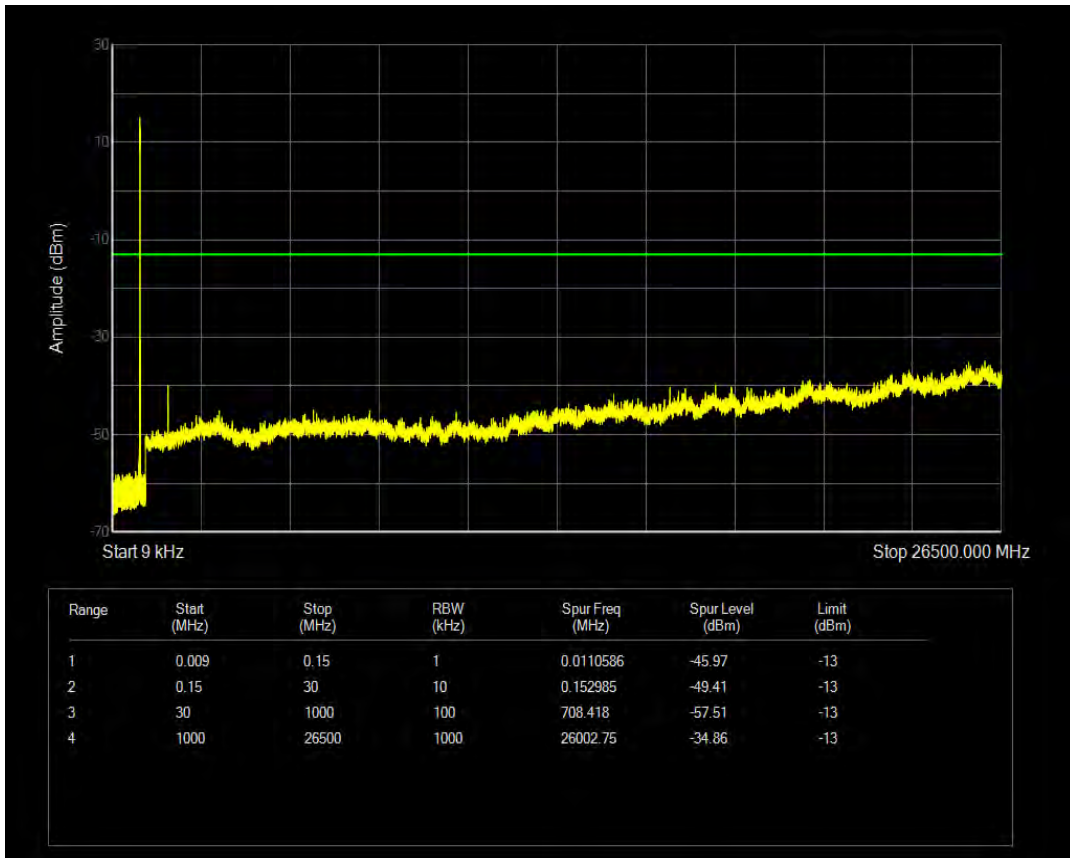

Band26b QPSK BW=5MHz Channel=26915 RB Size=1 Position=#0

Band26b QPSK BW=5MHz Channel=26915 RB Size=25 Position=#0

Band26b 16QAM BW=5MHz Channel=26915 RB Size=1 Position=#0

Band26b 16QAM BW=5MHz Channel=26915 RB Size=25 Position=#0