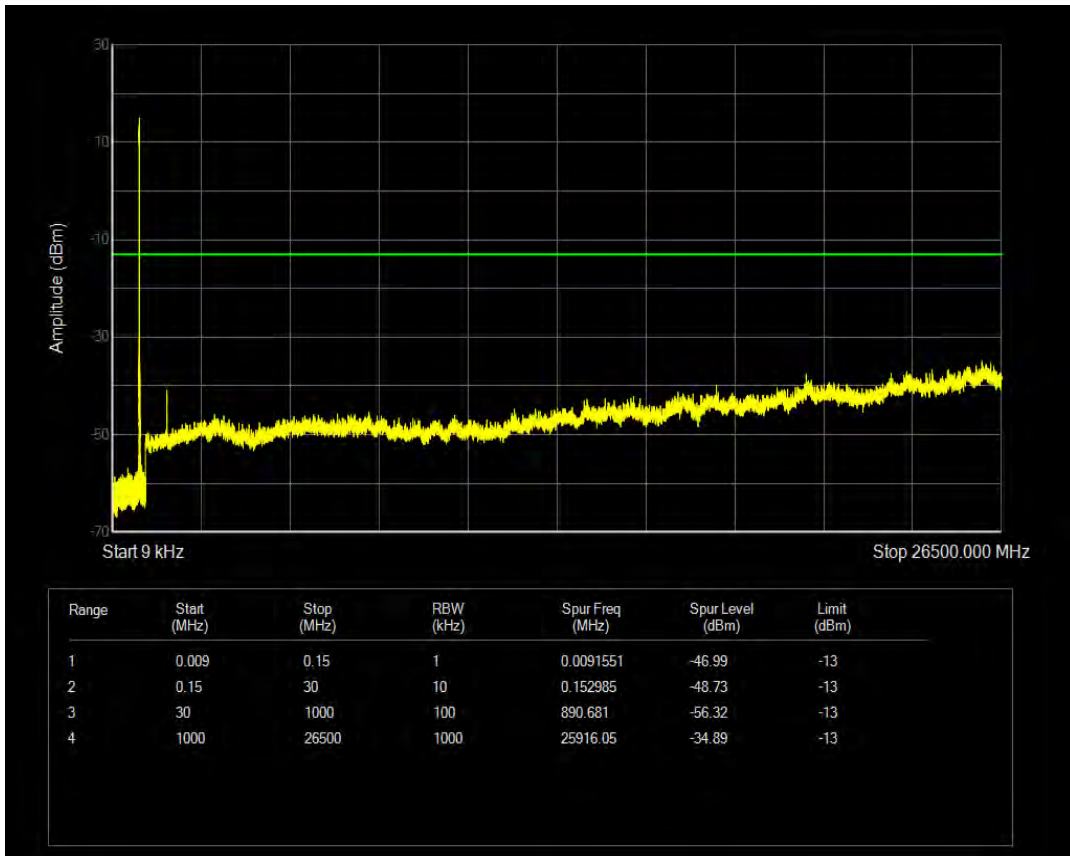

Band26a 16QAM BW=5MHz Channel=26740 RB Size=1 Position=#0

Band26a QPSK BW=5MHz Channel=26740 RB Size=25 Position=#0