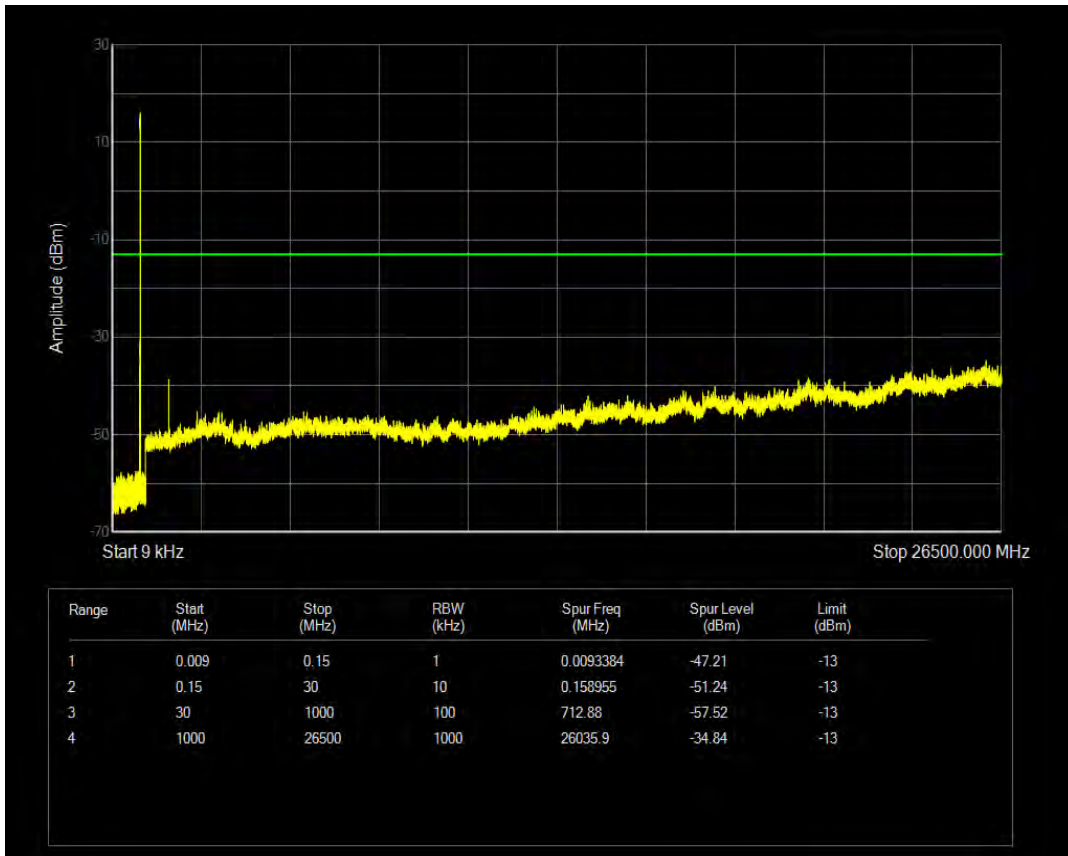

Band26b QPSK BW=3MHz Channel=27025 RB Size=1 Position=#0

Band26b 16QAM BW=3MHz Channel=27025 RB Size=1 Position=#0

Band26b QPSK BW=3MHz Channel=27025 RB Size=15 Position=#0

Band26b 16QAM BW=3MHz Channel=27025 RB Size=15 Position=#0