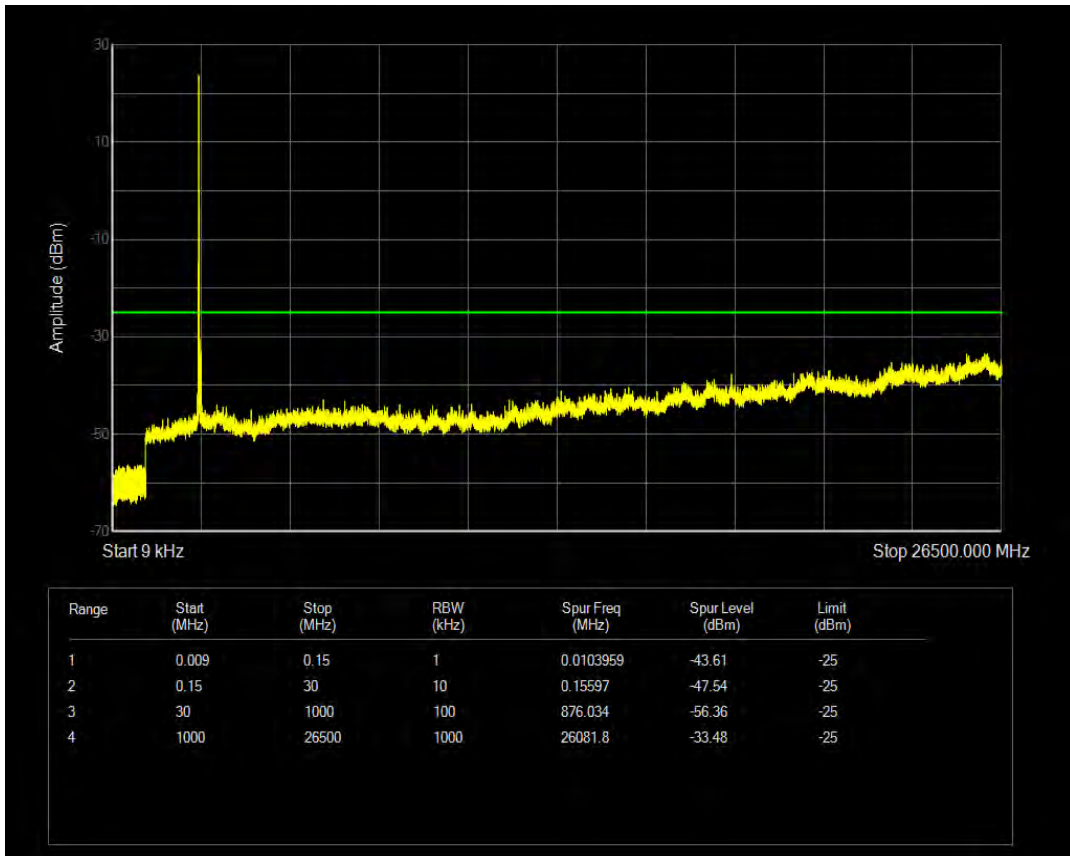

Band38 16QAM BW=20MHz Channel=38000 RB Size=100 Position=#0

Band38 16QAM BW=20MHz Channel=38000 RB Size=1 Position=#0