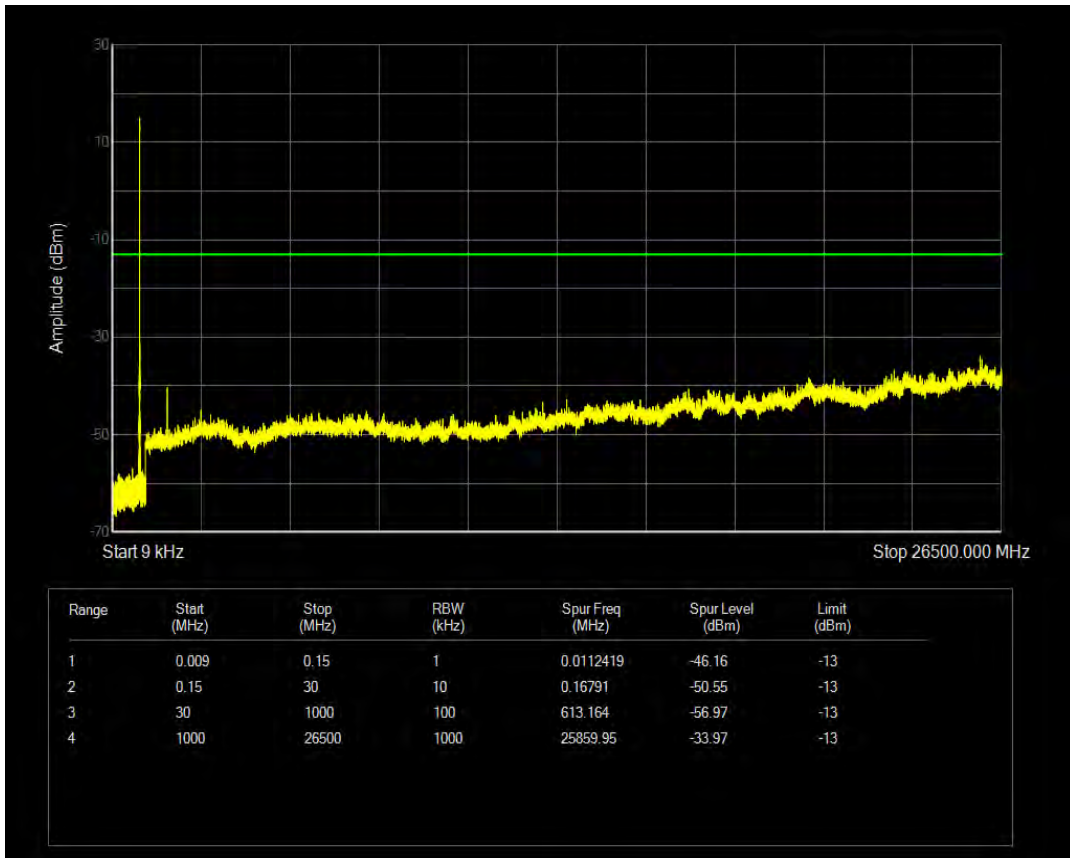

Band26b 16QAM BW=3MHz Channel=26805 RB Size=1 Position=#0

Band26b QPSK BW=3MHz Channel=26805 RB Size=15 Position=#0