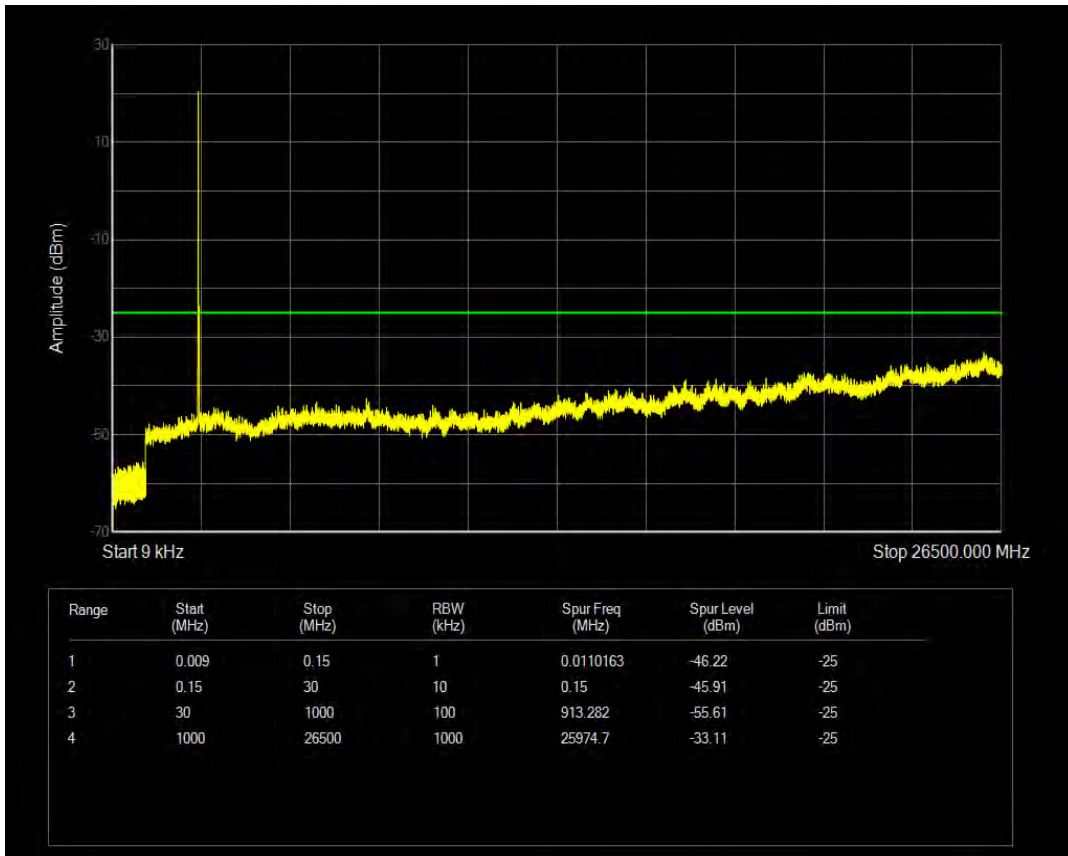

Band38 16QAM BW=5MHz Channel=37775 RB Size=1 Position=#0

Band38 QPSK BW=5MHz Channel=37775 RB Size=25 Position=#0