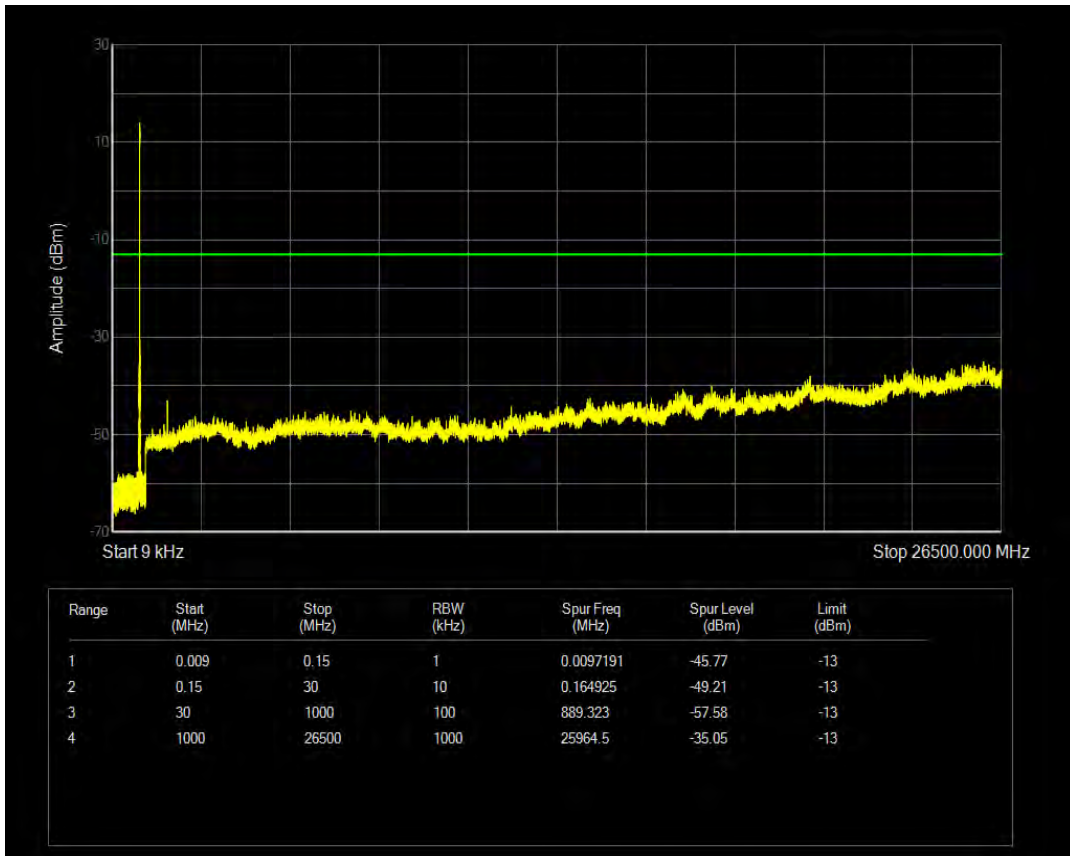

Band26b 16QAM BW=5MHz Channel=26815 RB Size=1 Position=#0

Band26b QPSK BW=5MHz Channel=26815 RB Size=25 Position=#0