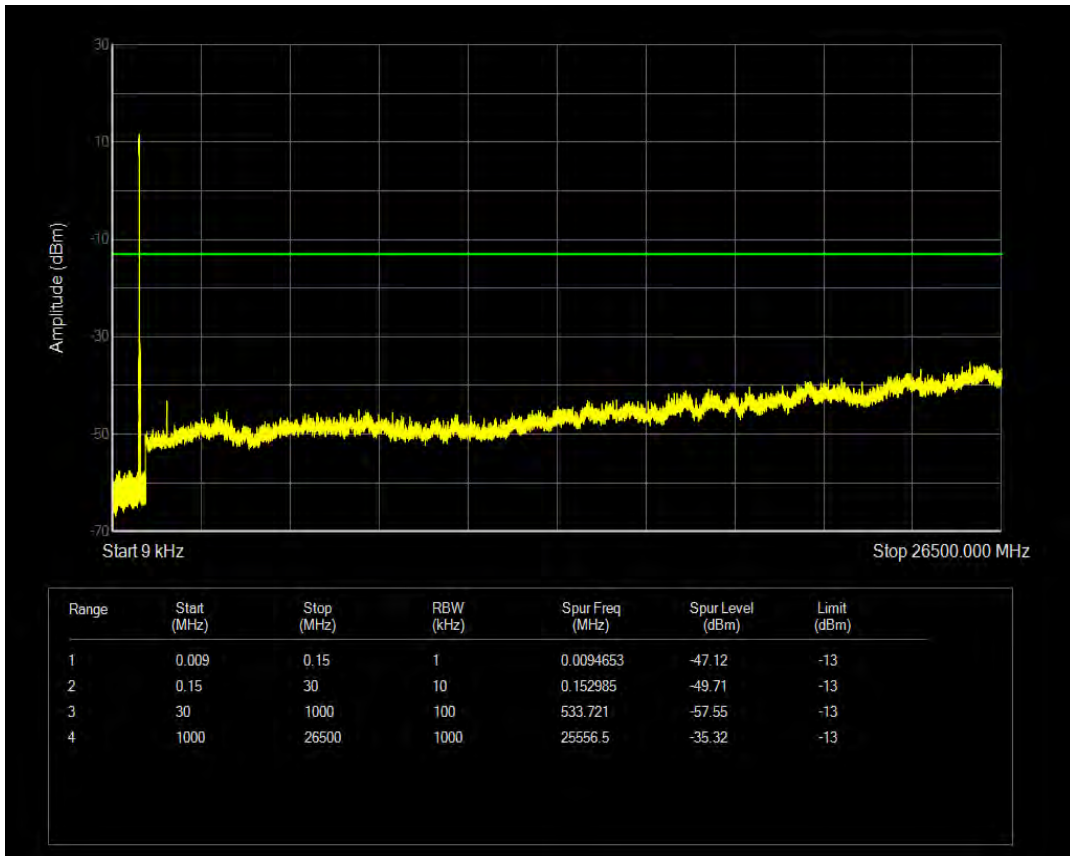

Band26a 16QAM BW=10MHz Channel=26740 RB Size=50 Position=#0

Band26a QPSK BW=10MHz Channel=26740 RB Size=50 Position=#0