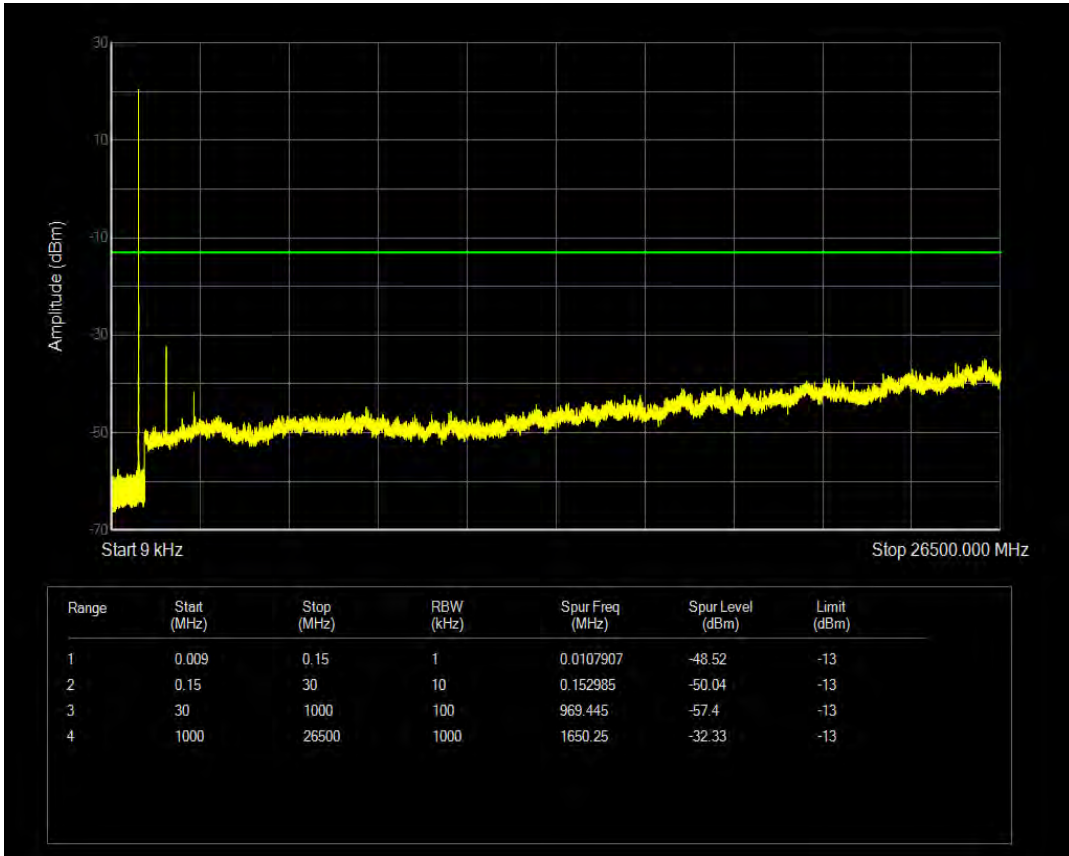

Band26b QPSK BW=1.4MHz Channel=26797 RB Size=1 Position=#0

Band26b QPSK BW=1.4MHz Channel=26797 RB Size=6 Position=#0

Band26b 16QAM BW=1.4MHz Channel=26797 RB Size=1 Position=#0

Band26b 16QAM BW=1.4MHz Channel=26797 RB Size=6 Position=#0

Band26b QPSK BW=1.4MHz Channel=26915 RB Size=1 Position=#0

Band26b QPSK BW=1.4MHz Channel=26915 RB Size=6 Position=#0

Band26b 16QAM BW=1.4MHz Channel=26915 RB Size=6 Position=#0

Band26b 16QAM BW=1.4MHz Channel=26915 RB Size=1 Position=#0