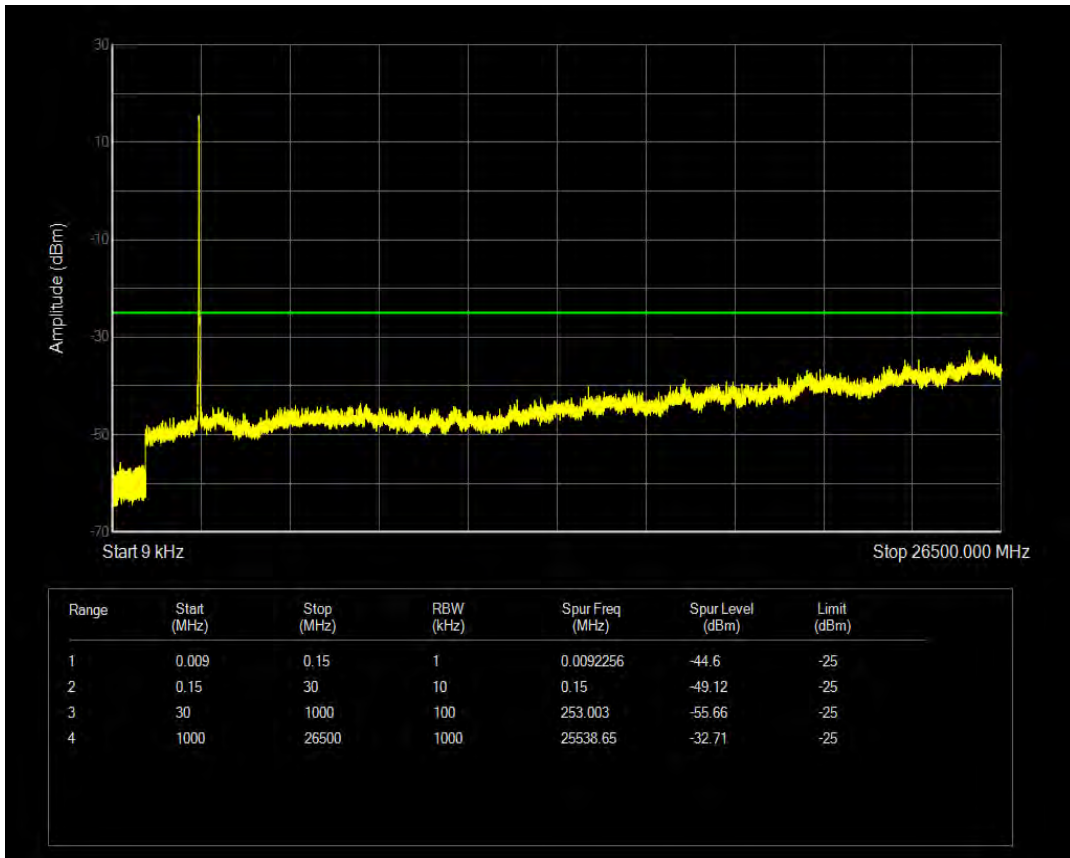

Band38 16QAM BW=15MHz Channel=37825 RB Size=75 Position=#0

Band38 QPSK BW=15MHz Channel=38000 RB Size=75 Position=#0

Band38 16QAM BW=15MHz Channel=38000 RB Size=1 Position=#0

Band38 16QAM BW=15MHz Channel=38000 RB Size=75 Position=#0