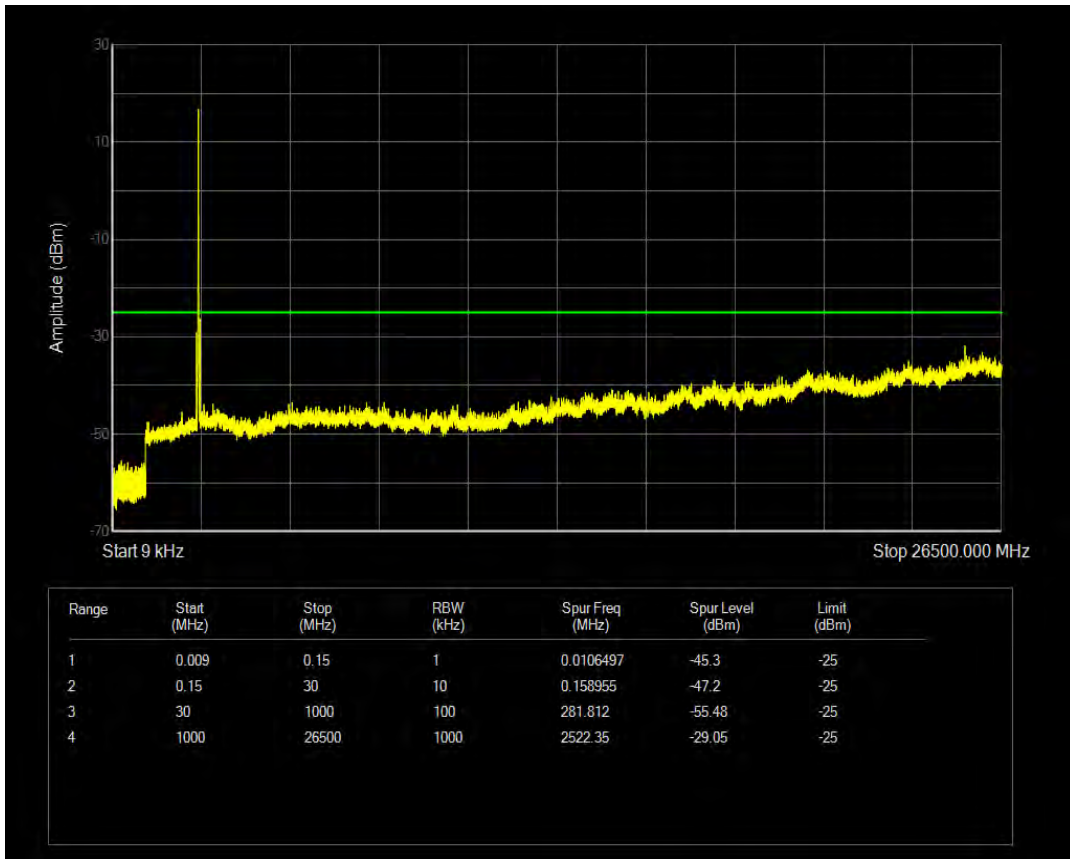

Band38 QPSK BW=10MHz Channel=37800 RB Size=1 Position=#0

Band38 QPSK BW=10MHz Channel=37800 RB Size=50 Position=#0

Band38 16QAM BW=10MHz Channel=37800 RB Size=1 Position=#0

Band38 QPSK BW=10MHz Channel=38000 RB Size=1 Position=#0

Band38 16QAM BW=10MHz Channel=37800 RB Size=50 Position=#0

Band38 QPSK BW=10MHz Channel=38000 RB Size=50 Position=#0

Band38 16QAM BW=10MHz Channel=38000 RB Size=1 Position=#0

Band38 16QAM BW=10MHz Channel=38000 RB Size=50 Position=#0