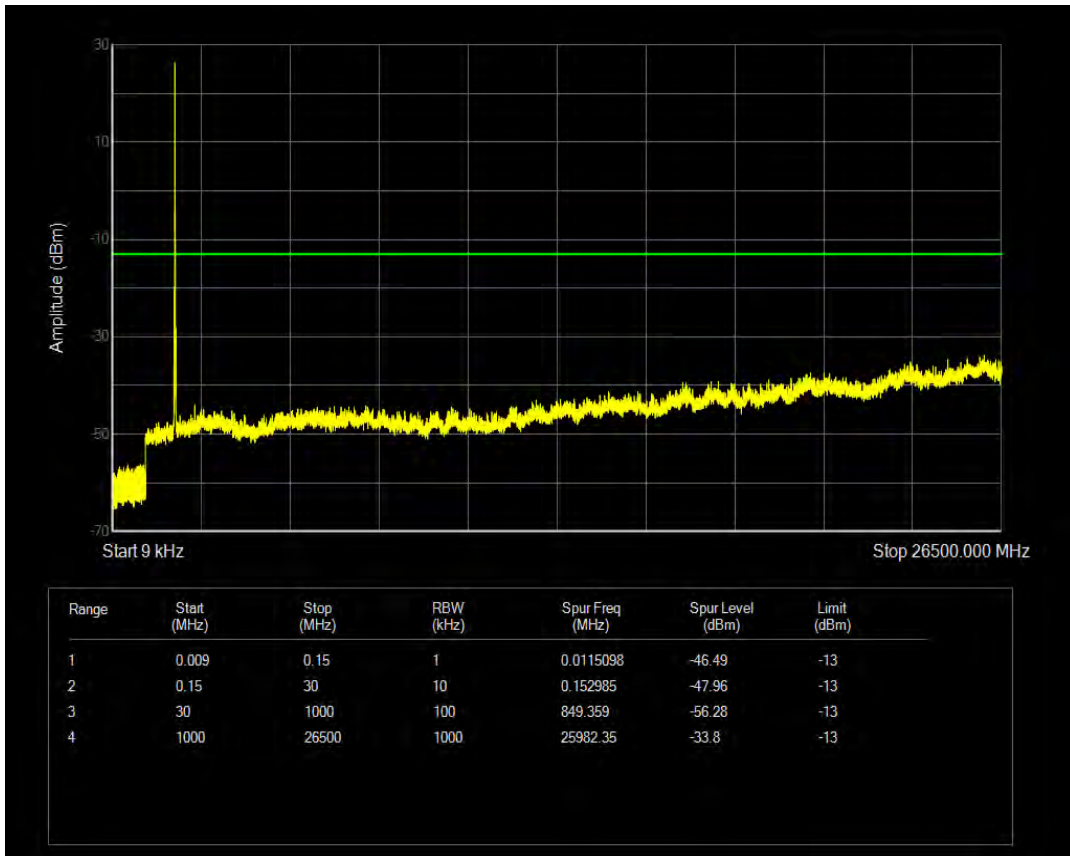

Band25 16QAM BW=15MHz Channel=26365 RB Size=75 Position=#0

Band25 16QAM BW=15MHz Channel=26365 RB Size=1 Position=#0