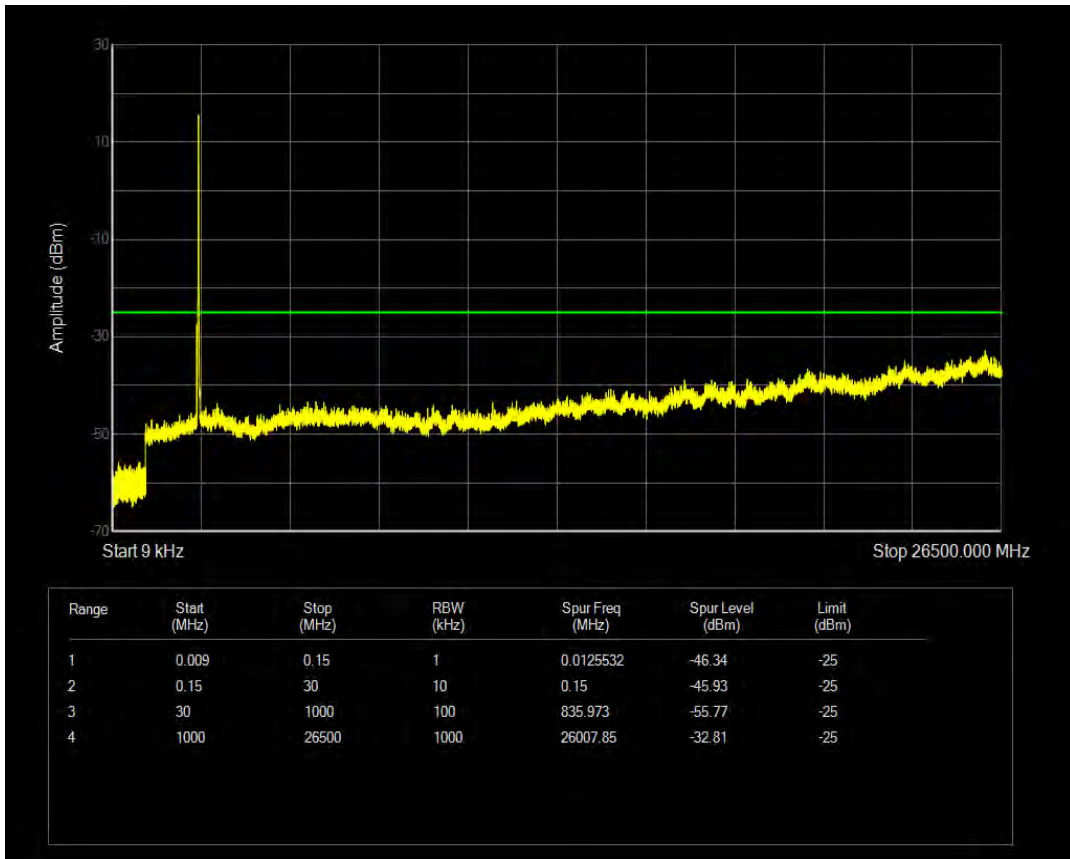

Band38 QPSK BW=15MHz Channel=38000 RB Size=75 Position=#0

Band38 16QAM BW=15MHz Channel=37825 RB Size=75 Position=#0