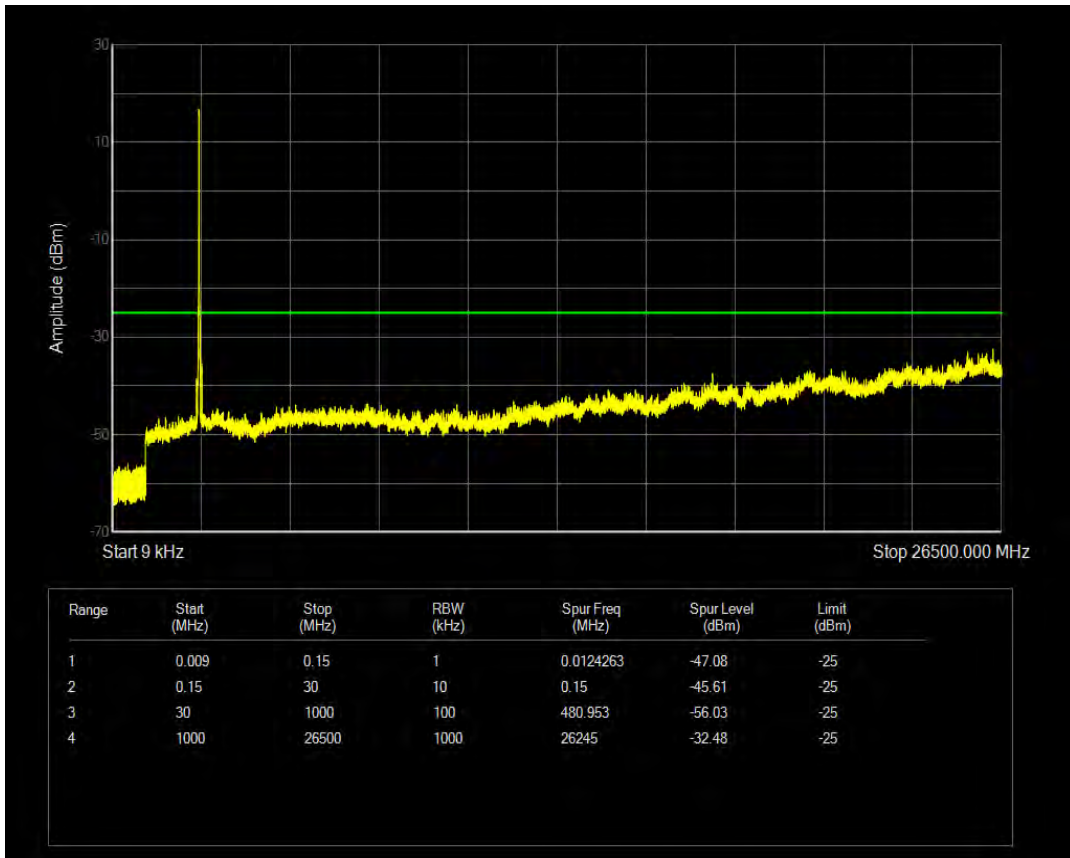

Band38 16QAM BW=15MHz Channel=38000 RB Size=1 Position=#0

Band38 QPSK BW=15MHz Channel=38000 RB Size=75 Position=#0