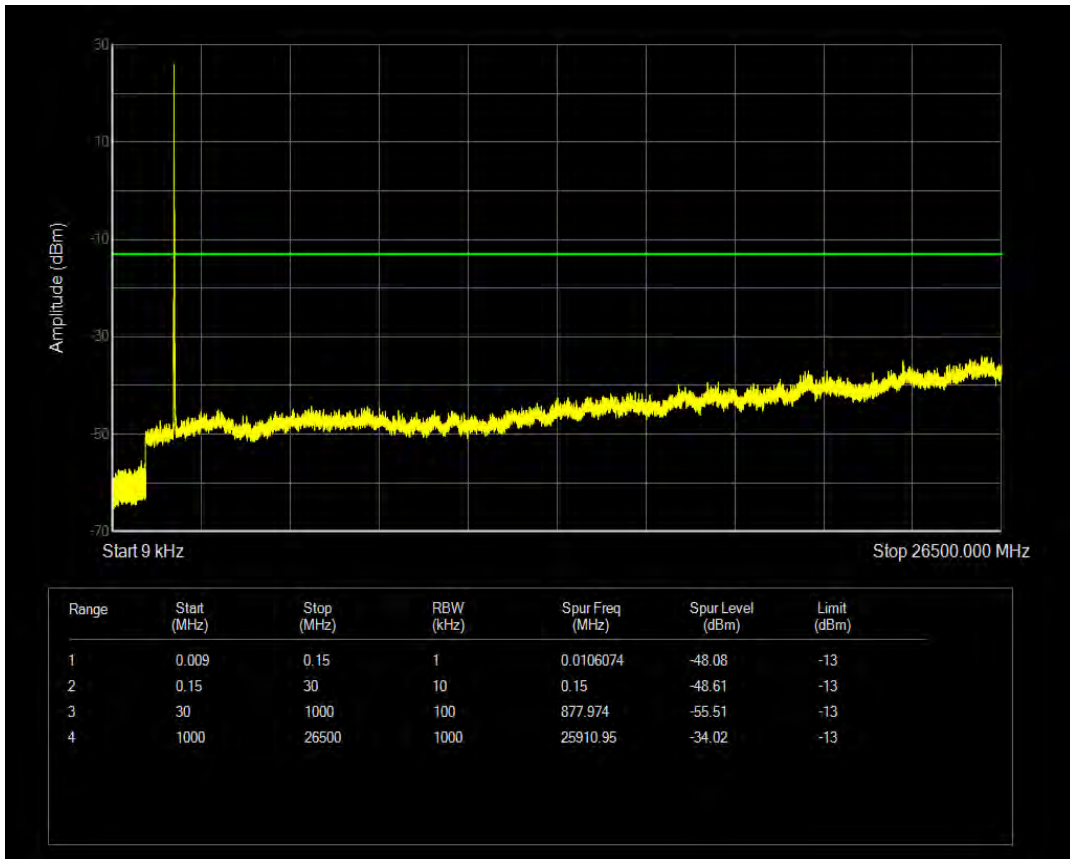

Band25 16QAM BW=15MHz Channel=26115 RB Size=75 Position=#0

Band25 16QAM BW=15MHz Channel=26115 RB Size=1 Position=#0