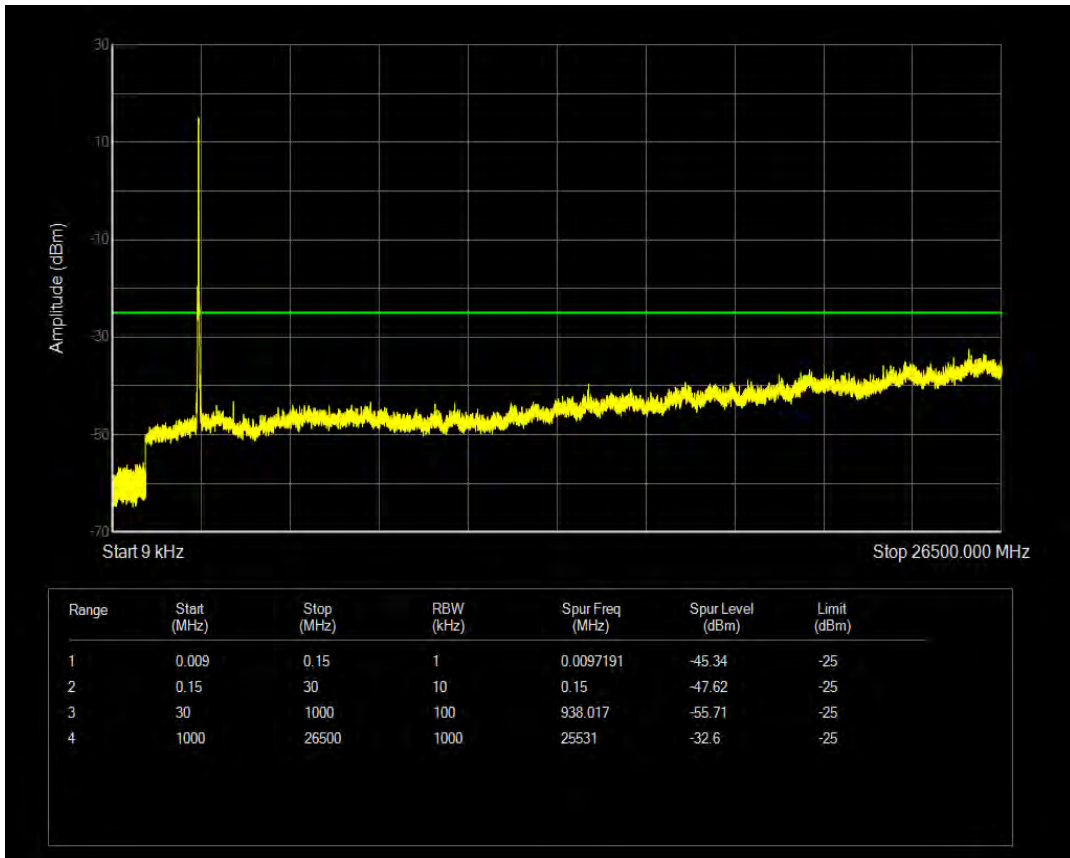

Band38 16QAM BW=20MHz Channel=37850 RB Size=100 Position=#0

Band38 QPSK BW=20MHz Channel=37850 RB Size=100 Position=#0