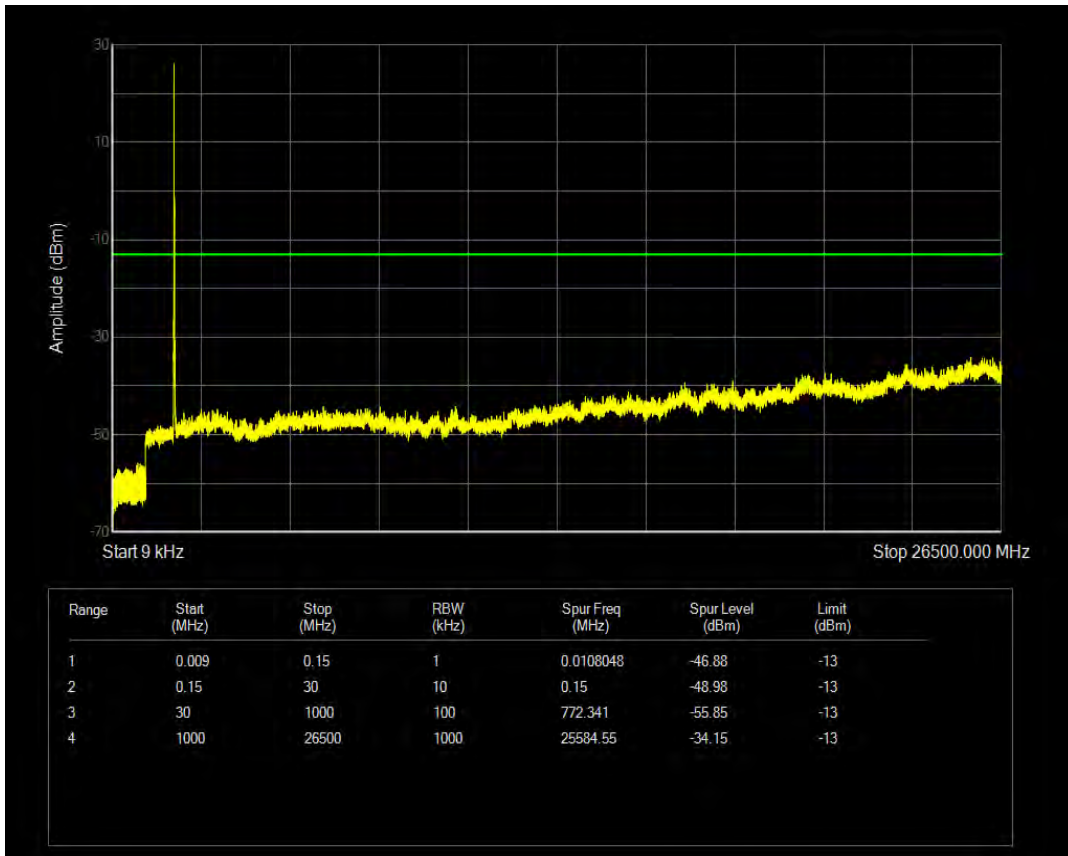

Band25 16QAM BW=15MHz Channel=26115 RB Size=1 Position=#0

Band25 QPSK BW=15MHz Channel=26115 RB Size=1 Position=#0