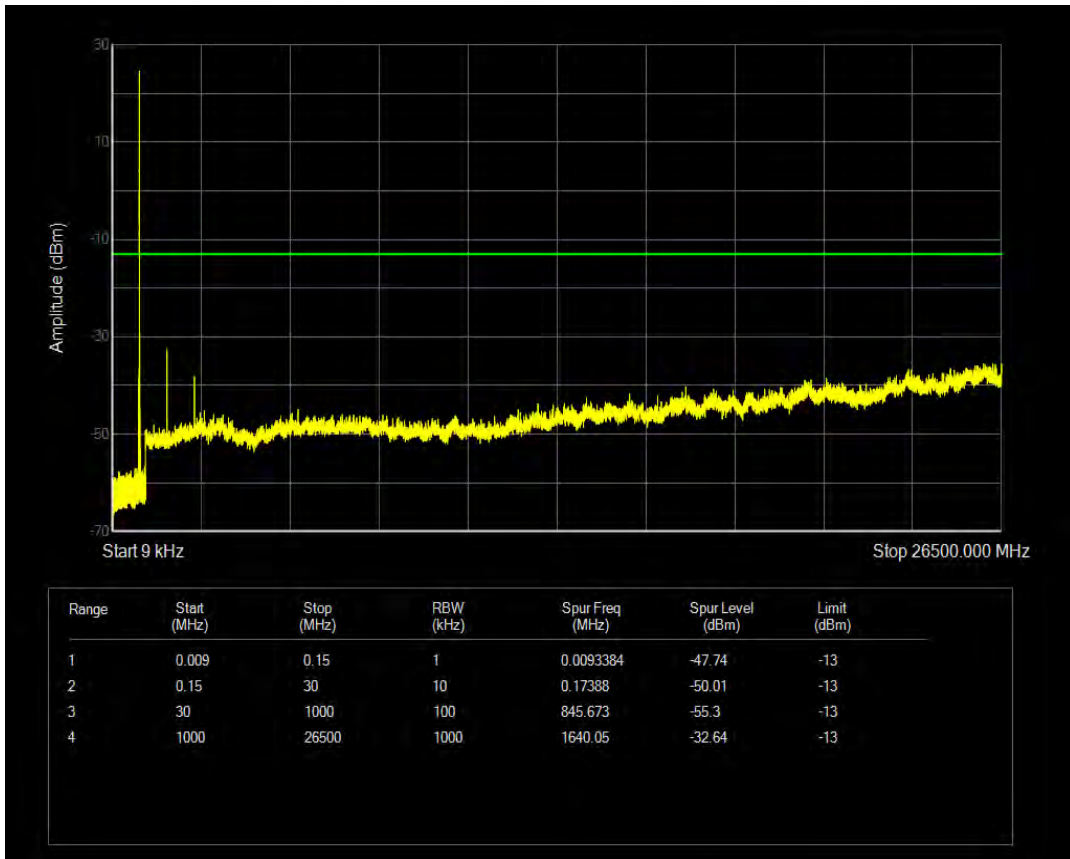

Band26a QPSK BW=5MHz Channel=26765 RB Size=25 Position=#0

Band26a QPSK BW=5MHz Channel=26765 RB Size=1 Position=#0