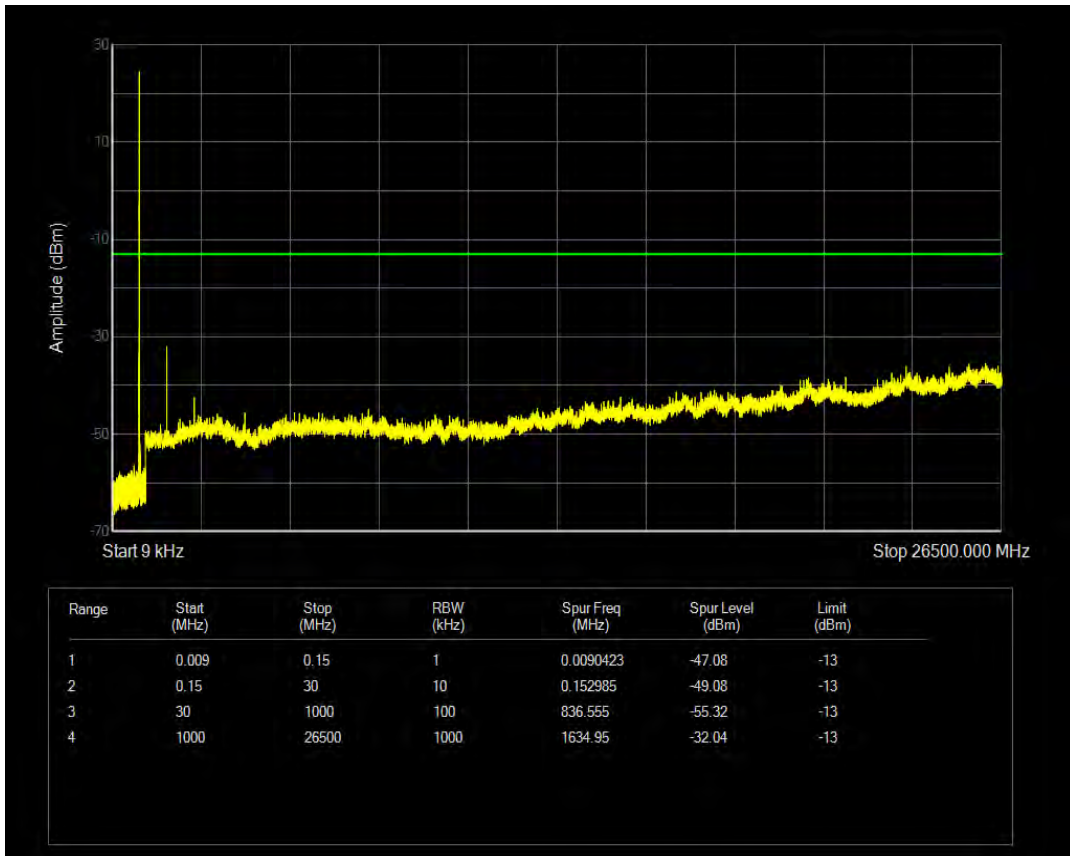

Band26a QPSK BW=3MHz Channel=26740 RB Size=15 Position=#0

Band26a QPSK BW=3MHz Channel=26740 RB Size=1 Position=#0