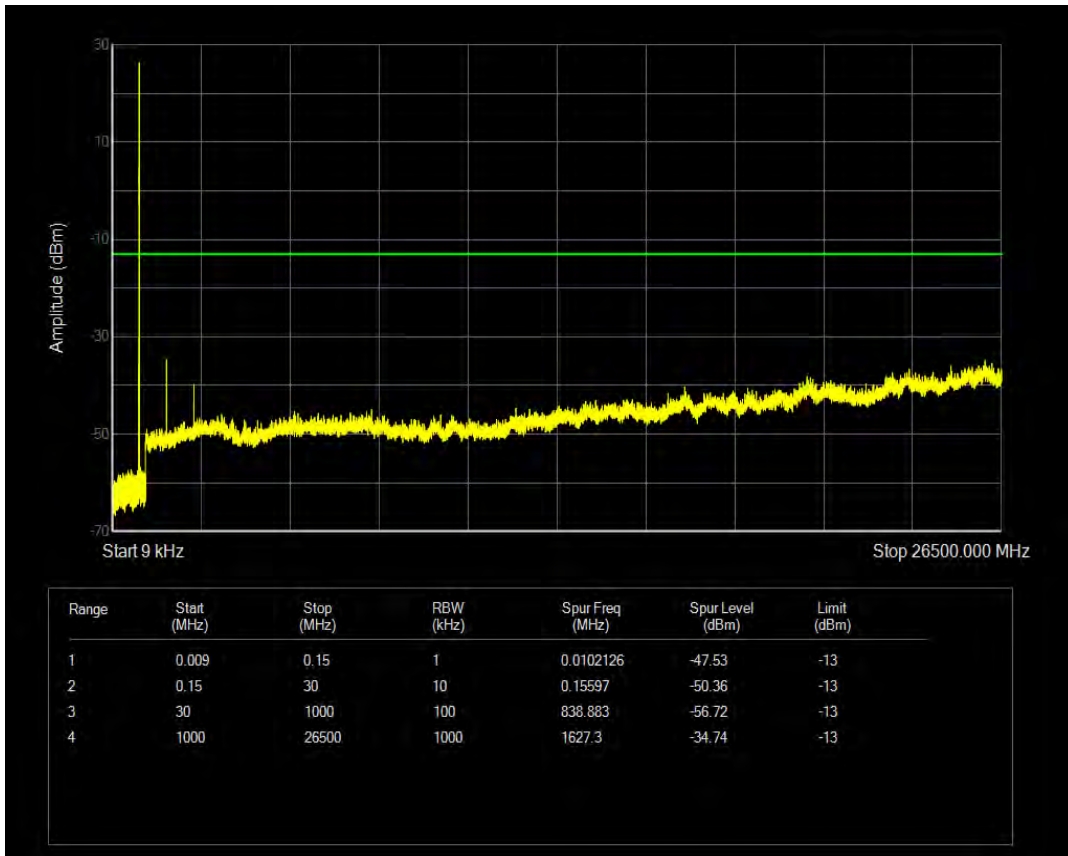

Band25 QPSK BW=20MHz Channel=26590 RB Size=1 Position=#0

Band25 QPSK BW=20MHz Channel=26590 RB Size=100 Position=#0

Band25 16QAM BW=20MHz Channel=26590 RB Size=1 Position=#0

Band25 16QAM BW=20MHz Channel=26590 RB Size=100 Position=#0

Band26a QPSK BW=1.4MHz Channel=26697 RB Size=1 Position=#0

Band26a QPSK BW=1.4MHz Channel=26697 RB Size=6 Position=#0

Band26a 16QAM BW=1.4MHz Channel=26697 RB Size=1 Position=#0

Band26a 16QAM BW=1.4MHz Channel=26697 RB Size=6 Position=#0