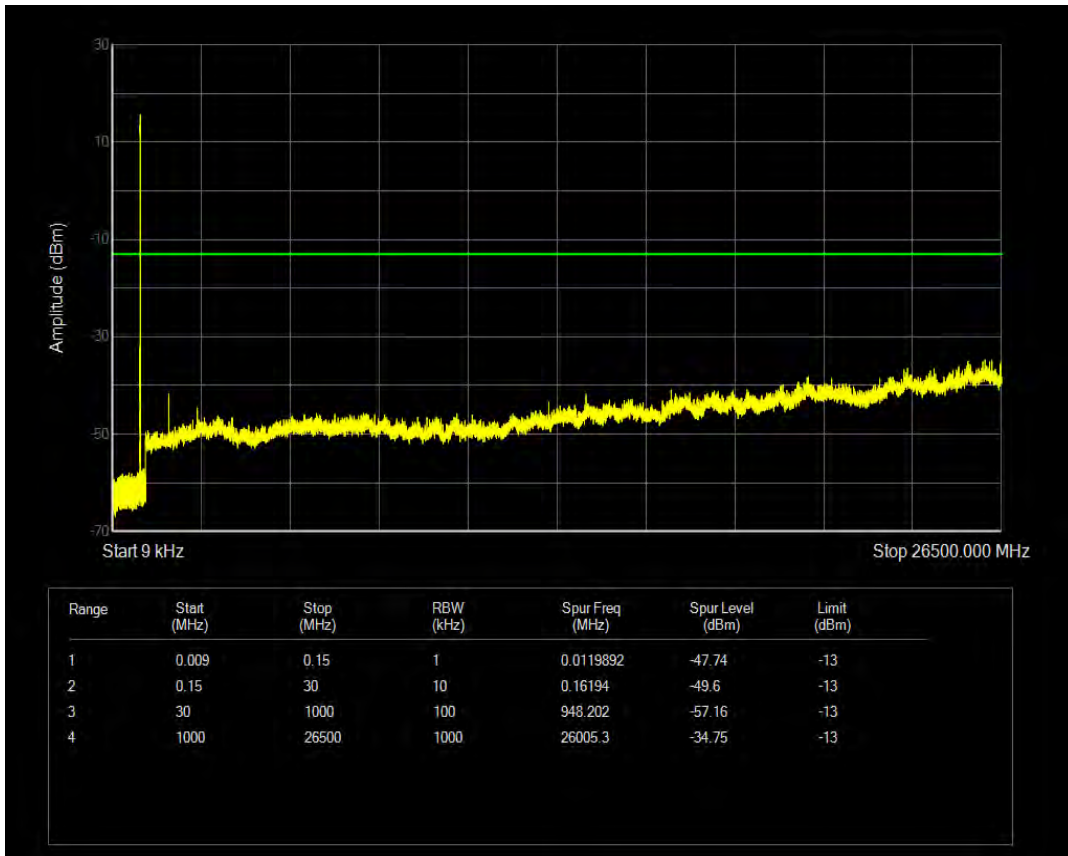

Band26b 16QAM BW=3MHz Channel=27025 RB Size=15 Position=#0

Band26b QPSK BW=3MHz Channel=27025 RB Size=15 Position=#0