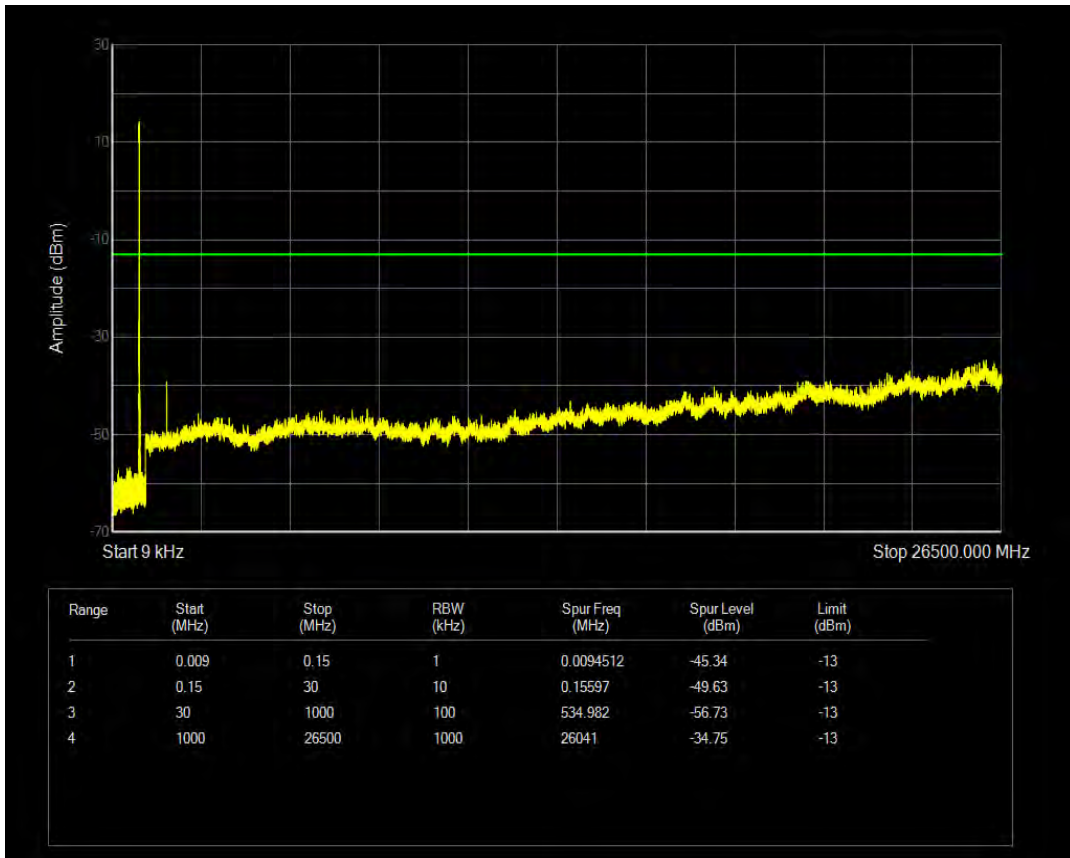

Band26a QPSK BW=5MHz Channel=26715 RB Size=1 Position=#0

Band26a QPSK BW=5MHz Channel=26715 RB Size=25 Position=#0

Band26a 16QAM BW=5MHz Channel=26715 RB Size=1 Position=#0

Band26a 16QAM BW=5MHz Channel=26715 RB Size=25 Position=#0