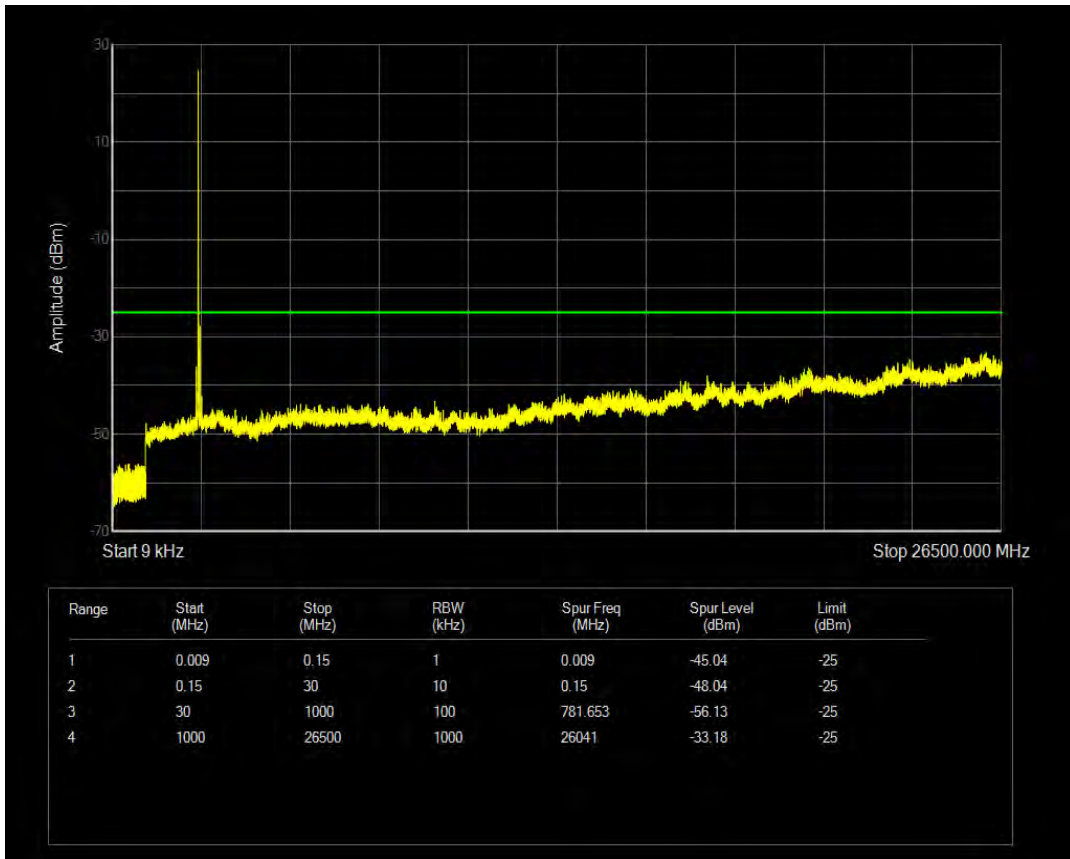

Band38 QPSK BW=5MHz Channel=38225 RB Size=1 Position=#0

Band38 QPSK BW=5MHz Channel=38225 RB Size=25 Position=#0

Band38 16QAM BW=5MHz Channel=38225 RB Size=1 Position=#0

Band38 16QAM BW=5MHz Channel=38225 RB Size=25 Position=#0

Band38 QPSK BW=10MHz Channel=37800 RB Size=1 Position=#0

Band38 QPSK BW=10MHz Channel=37800 RB Size=50 Position=#0

Band38 16QAM BW=10MHz Channel=37800 RB Size=1 Position=#0

Band38 QPSK BW=10MHz Channel=38000 RB Size=1 Position=#0