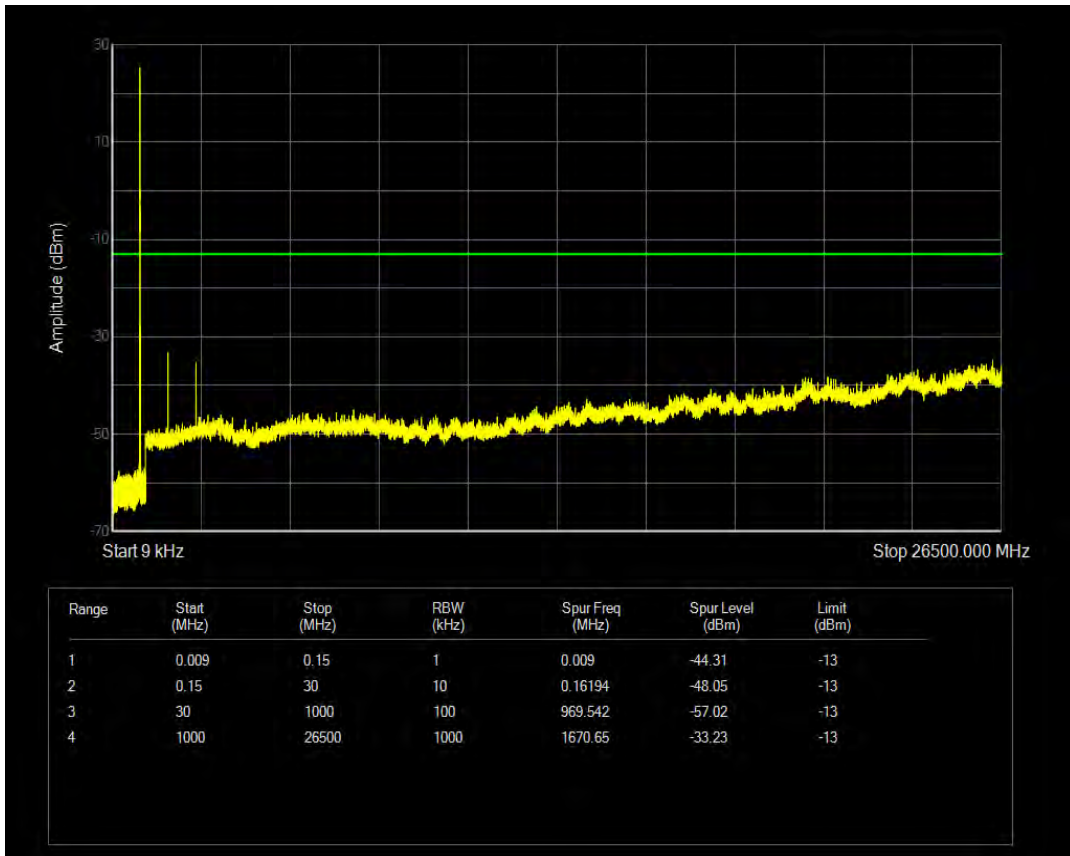

Band26b 16QAM BW=3MHz Channel=26915 RB Size=15 Position=#0

Band26b 16QAM BW=3MHz Channel=26915 RB Size=1 Position=#0