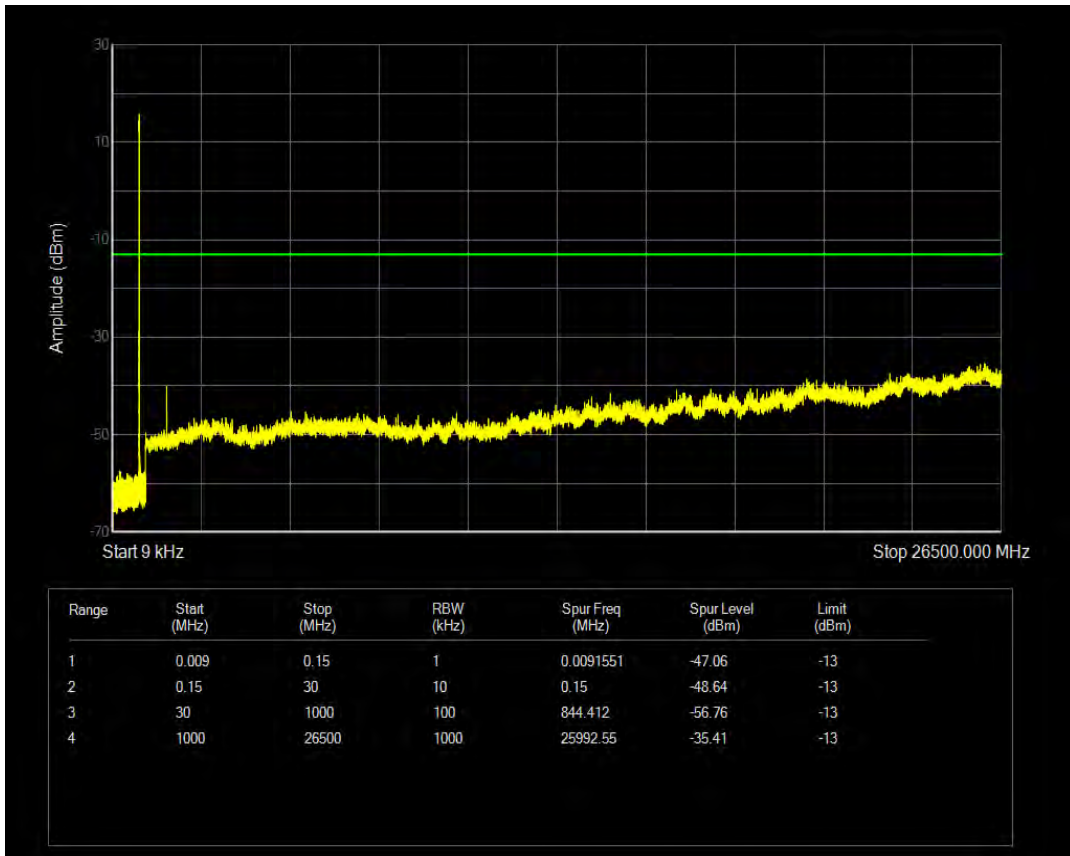

Band26a 16QAM BW=3MHz Channel=26705 RB Size=1 Position=#0

Band26a QPSK BW=3MHz Channel=26705 RB Size=15 Position=#0