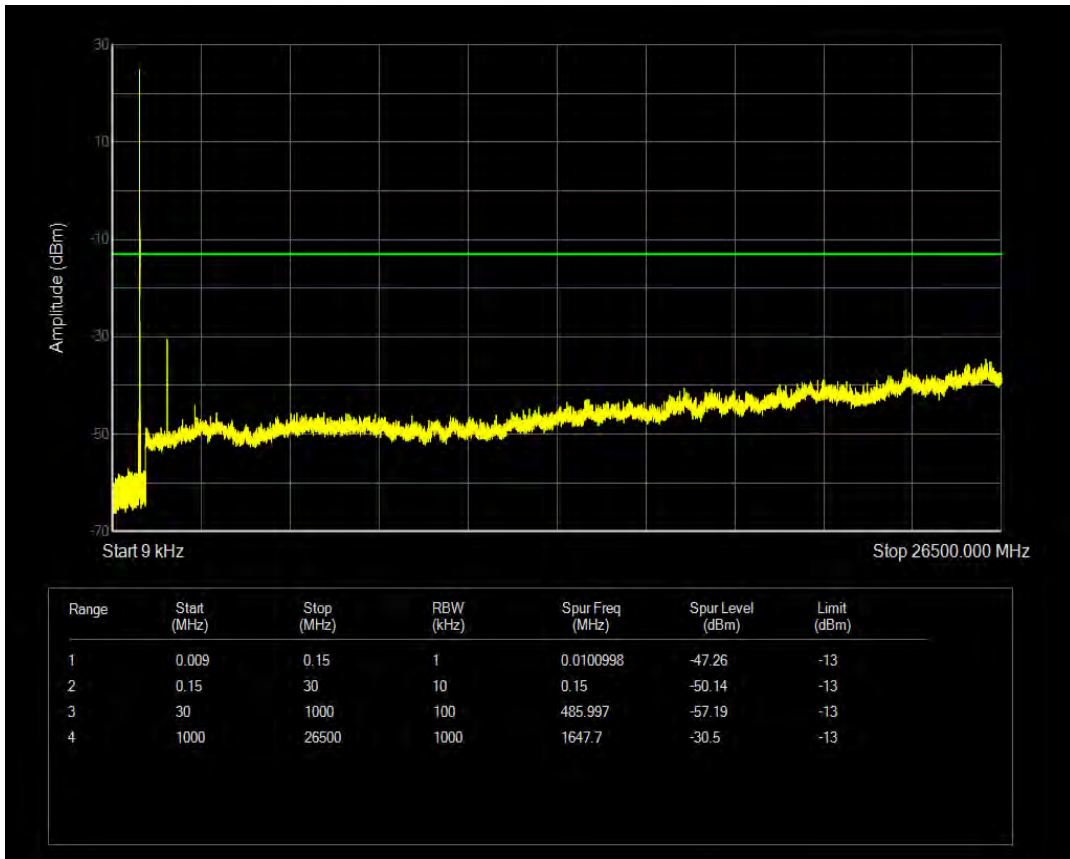

Band26b QPSK BW=3MHz Channel=27025 RB Size=1 Position=#0

Band26b 16QAM BW=3MHz Channel=27025 RB Size=1 Position=#0

Band26b QPSK BW=3MHz Channel=27025 RB Size=15 Position=#0

Band26b 16QAM BW=3MHz Channel=27025 RB Size=15 Position=#0

Band26b QPSK BW=5MHz Channel=26815 RB Size=1 Position=#0

Band26b QPSK BW=5MHz Channel=26815 RB Size=25 Position=#0

Band26b 16QAM BW=5MHz Channel=26815 RB Size=1 Position=#0

Band26b 16QAM BW=5MHz Channel=26815 RB Size=25 Position=#0