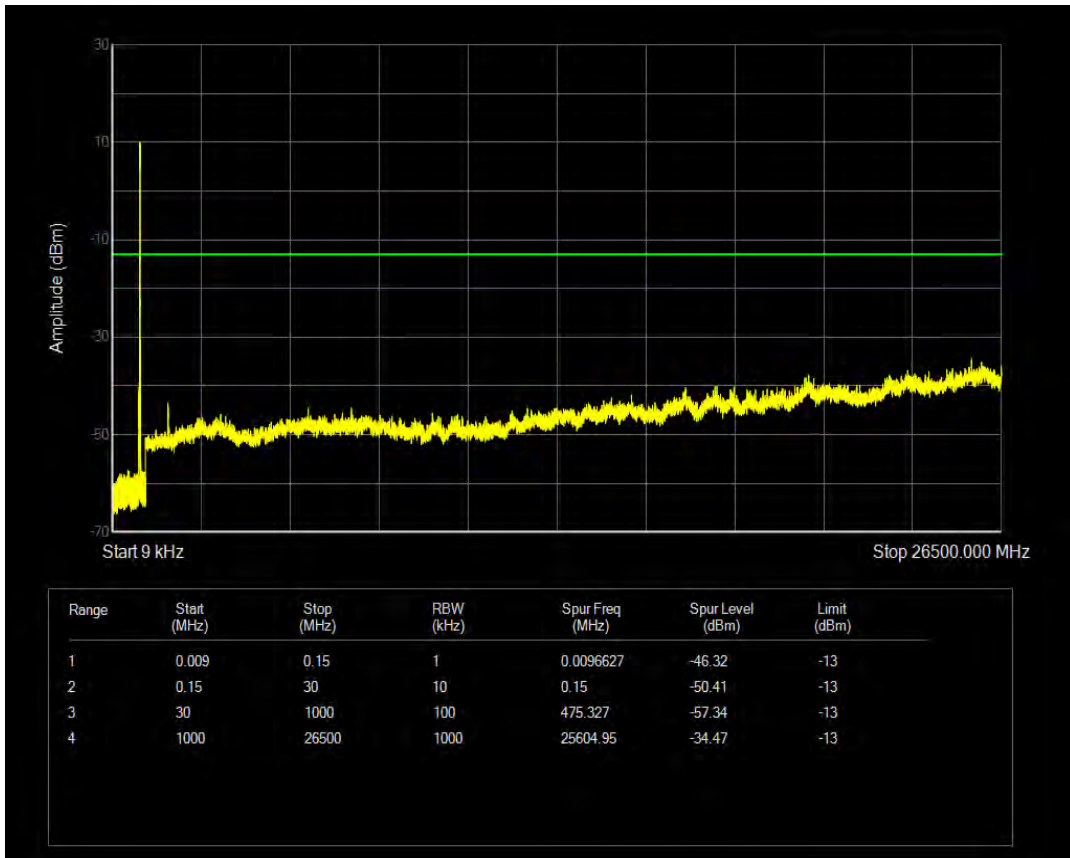

Band26b QPSK BW=15MHz Channel=26915 RB Size=1 Position=#0

Band26b QPSK BW=15MHz Channel=26915 RB Size=75 Position=#0

Band26b 16QAM BW=15MHz Channel=26915 RB Size=1 Position=#0

Band26b 16QAM BW=15MHz Channel=26915 RB Size=75 Position=#0

Band26b QPSK BW=15MHz Channel=26965 RB Size=1 Position=#0

Band26b QPSK BW=15MHz Channel=26965 RB Size=75 Position=#0

Band26b 16QAM BW=15MHz Channel=26965 RB Size=1 Position=#0

Band26b 16QAM BW=15MHz Channel=26965 RB Size=75 Position=#0