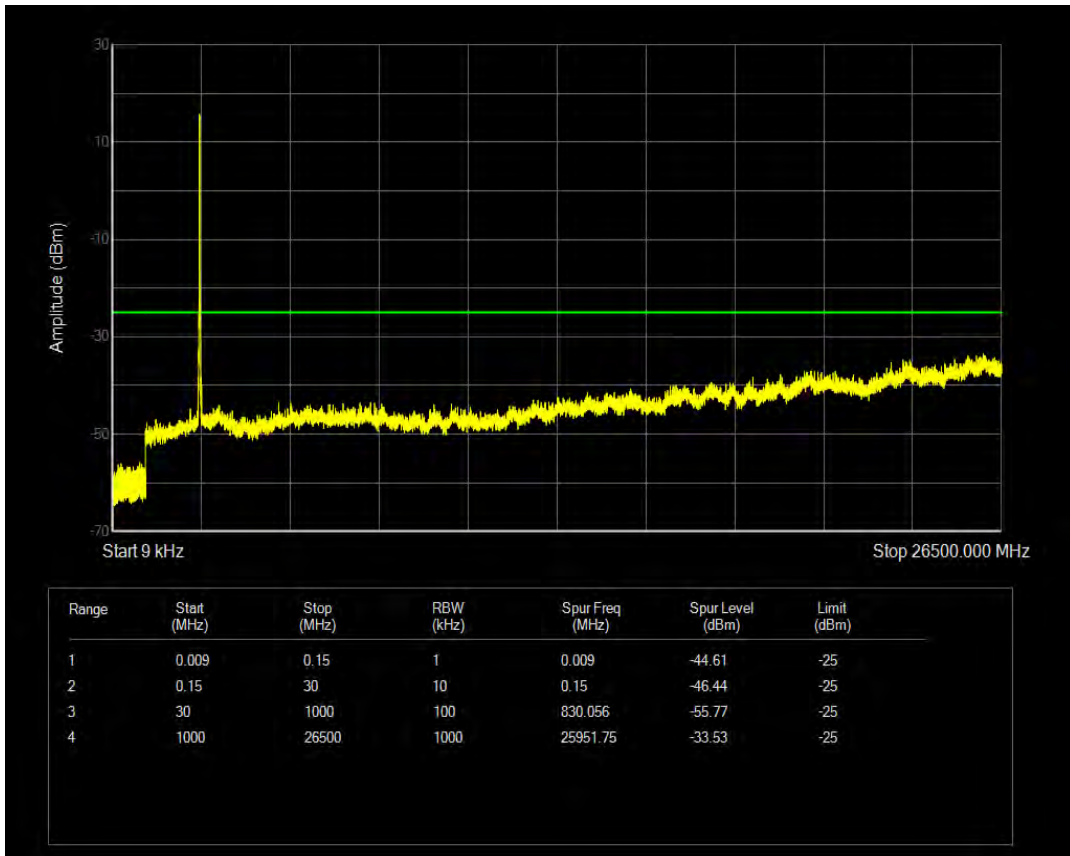

Band38 QPSK BW=15MHz Channel=38175 RB Size=1 Position=#0

Band38 QPSK BW=15MHz Channel=38175 RB Size=75 Position=#0