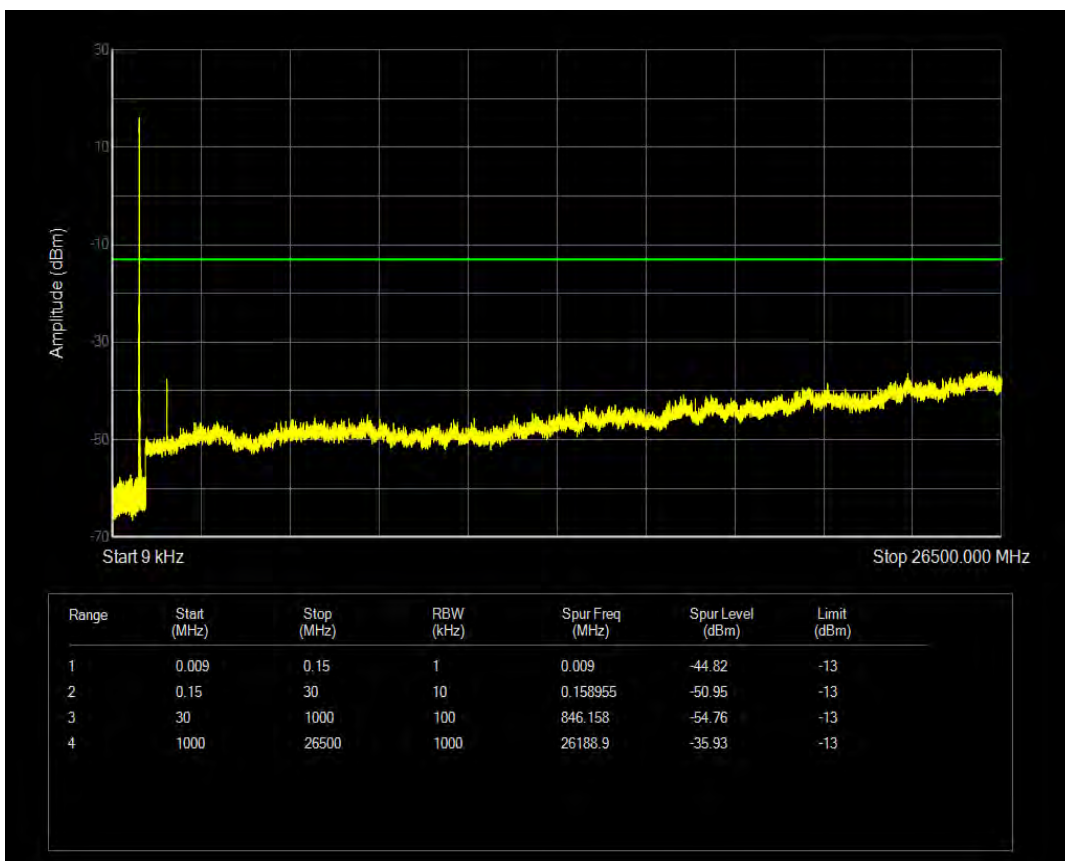

Band26a QPSK BW=3MHz Channel=26740 RB Size=1 Position=#0

Band26a QPSK BW=3MHz Channel=26740 RB Size=15 Position=#0

Band26a 16QAM BW=3MHz Channel=26740 RB Size=1 Position=#0

Band26a 16QAM BW=3MHz Channel=26740 RB Size=15 Position=#0