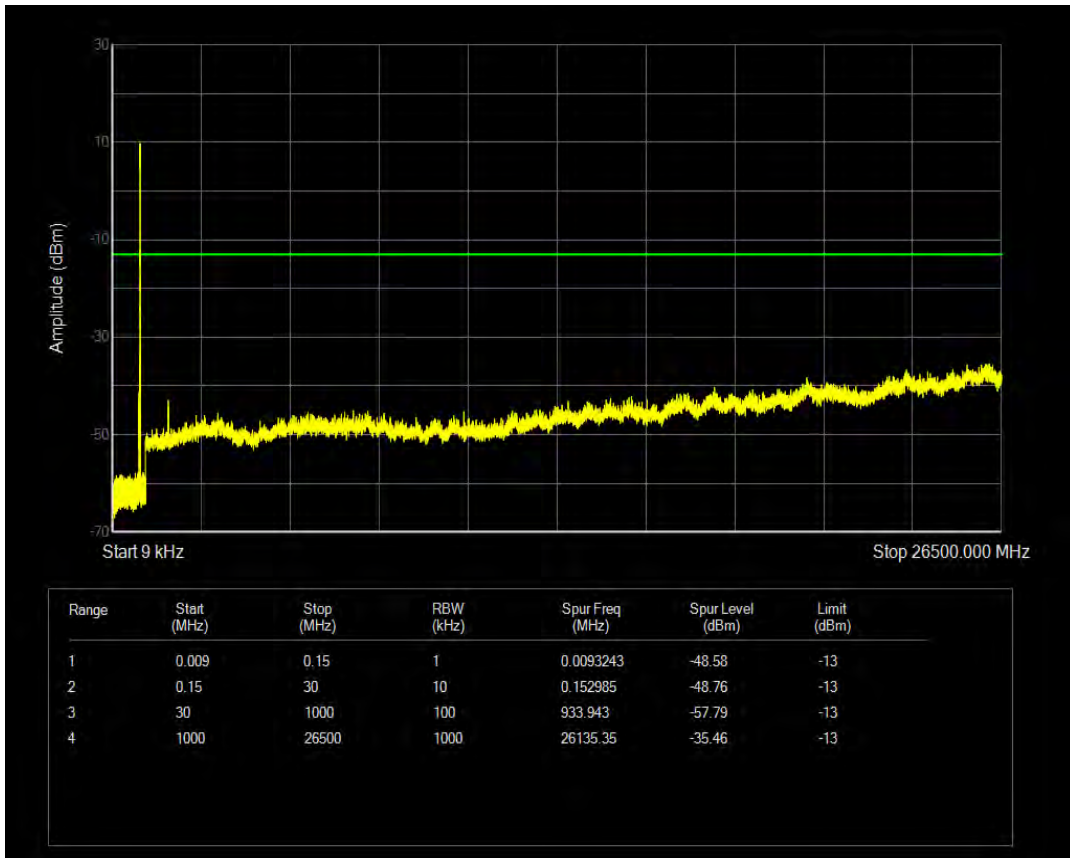

Band26b QPSK BW=15MHz Channel=26965 RB Size=1 Position=#0

Band26b QPSK BW=15MHz Channel=26965 RB Size=75 Position=#0

Band26b 16QAM BW=15MHz Channel=26965 RB Size=1 Position=#0

Band26b 16QAM BW=15MHz Channel=26965 RB Size=75 Position=#0