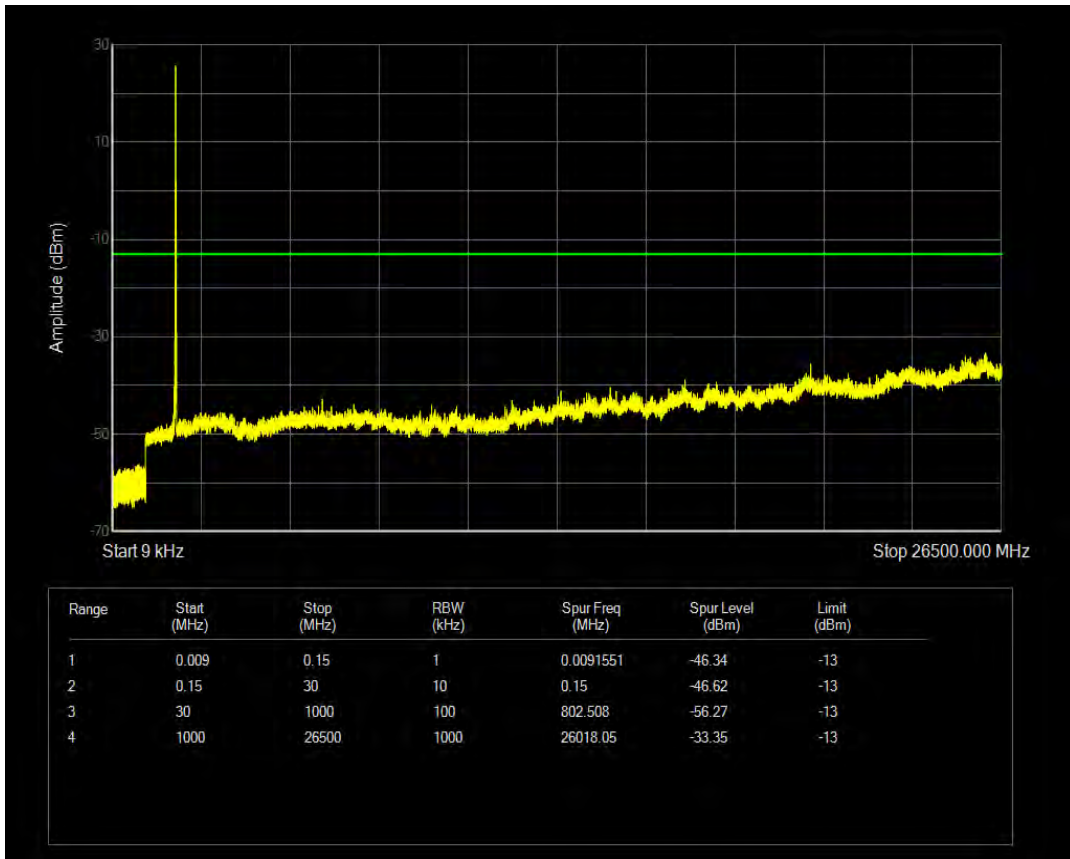

Band25 16QAM BW=20MHz Channel=26590 RB Size=100 Position=#0

Band25 16QAM BW=20MHz Channel=26590 RB Size=1 Position=#0