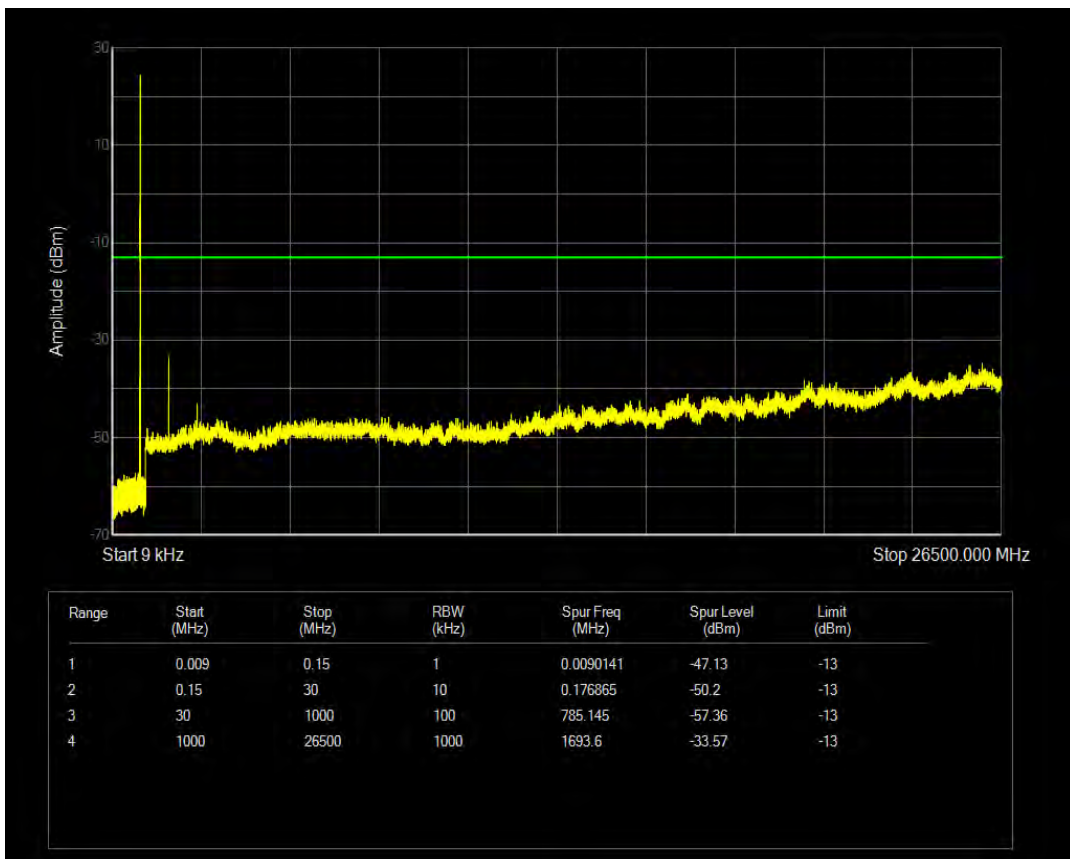

Band26b QPSK BW=3MHz Channel=27025 RB Size=15 Position=#0

Band26b 16QAM BW=3MHz Channel=27025 RB Size=1 Position=#0