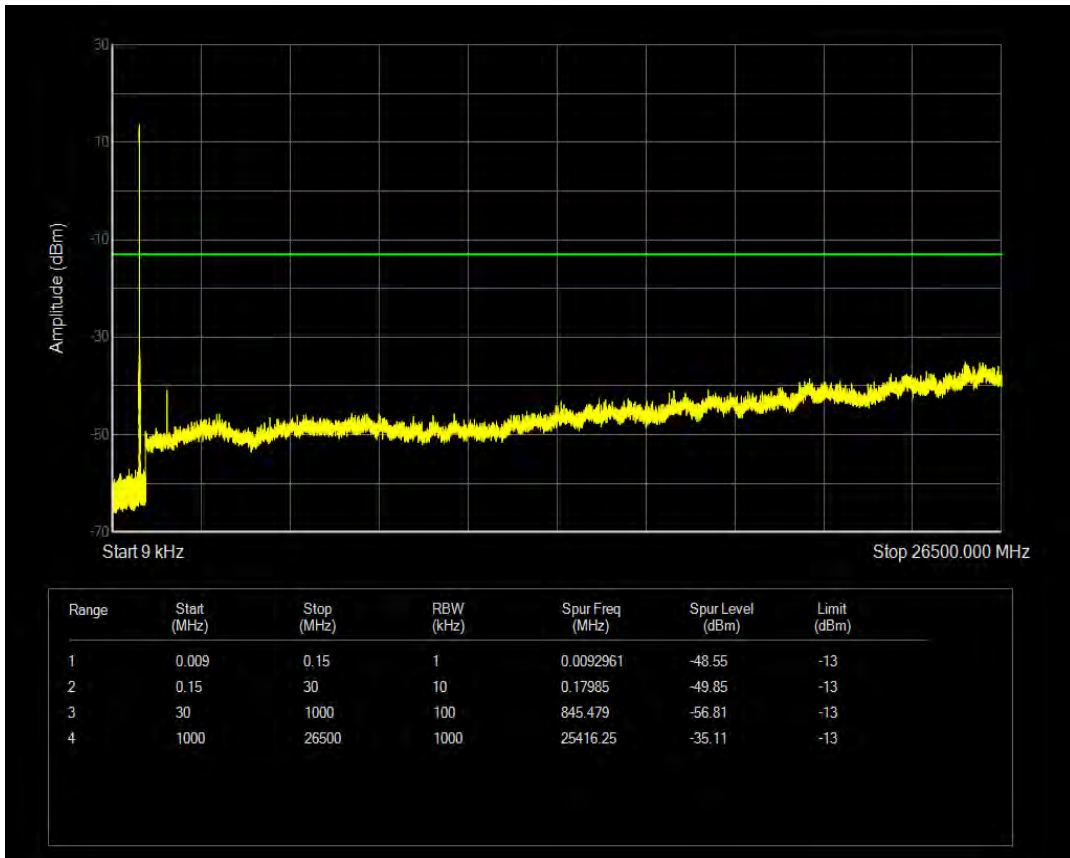

Band26a 16QAM BW=5MHz Channel=26765 RB Size=1 Position=#0

Band26a QPSK BW=5MHz Channel=26765 RB Size=25 Position=#0