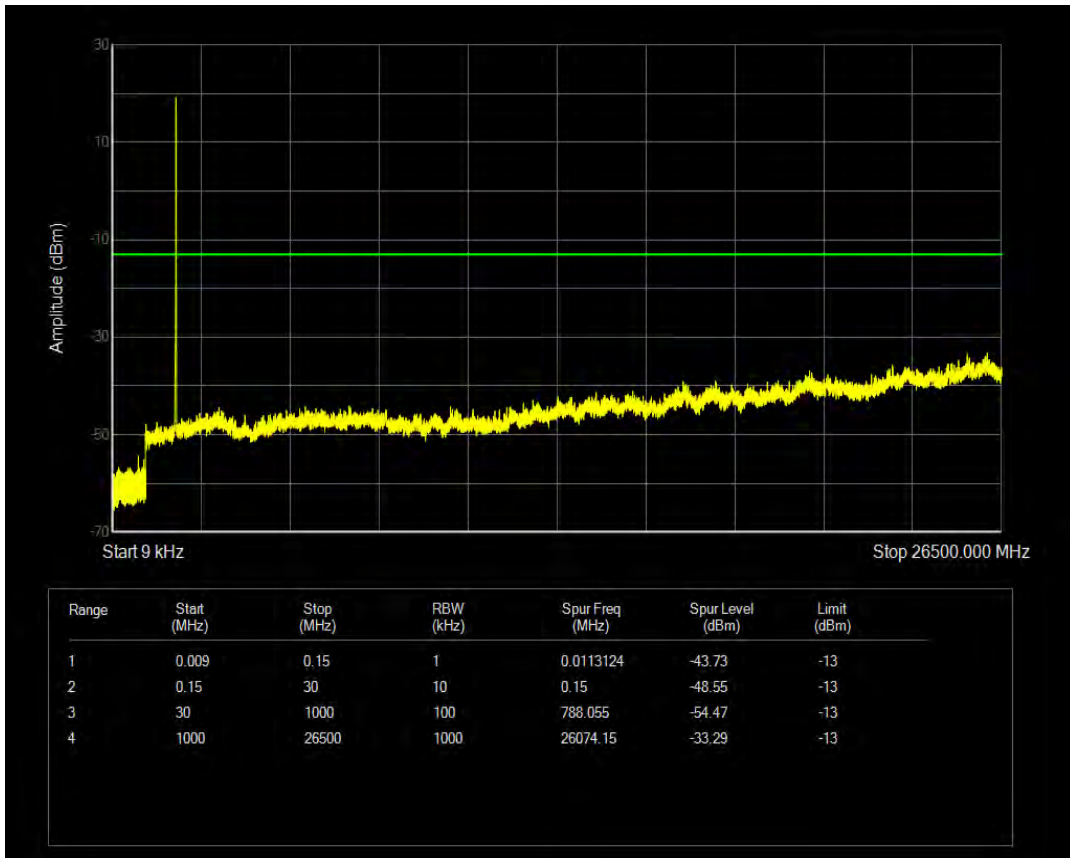

Band25 QPSK BW=10MHz Channel=26640 RB Size=1 Position=#0

Band25 QPSK BW=10MHz Channel=26640 RB Size=50 Position=#0

Band25 16QAM BW=10MHz Channel=26640 RB Size=1 Position=#0

Band25 16QAM BW=10MHz Channel=26640 RB Size=50 Position=#0