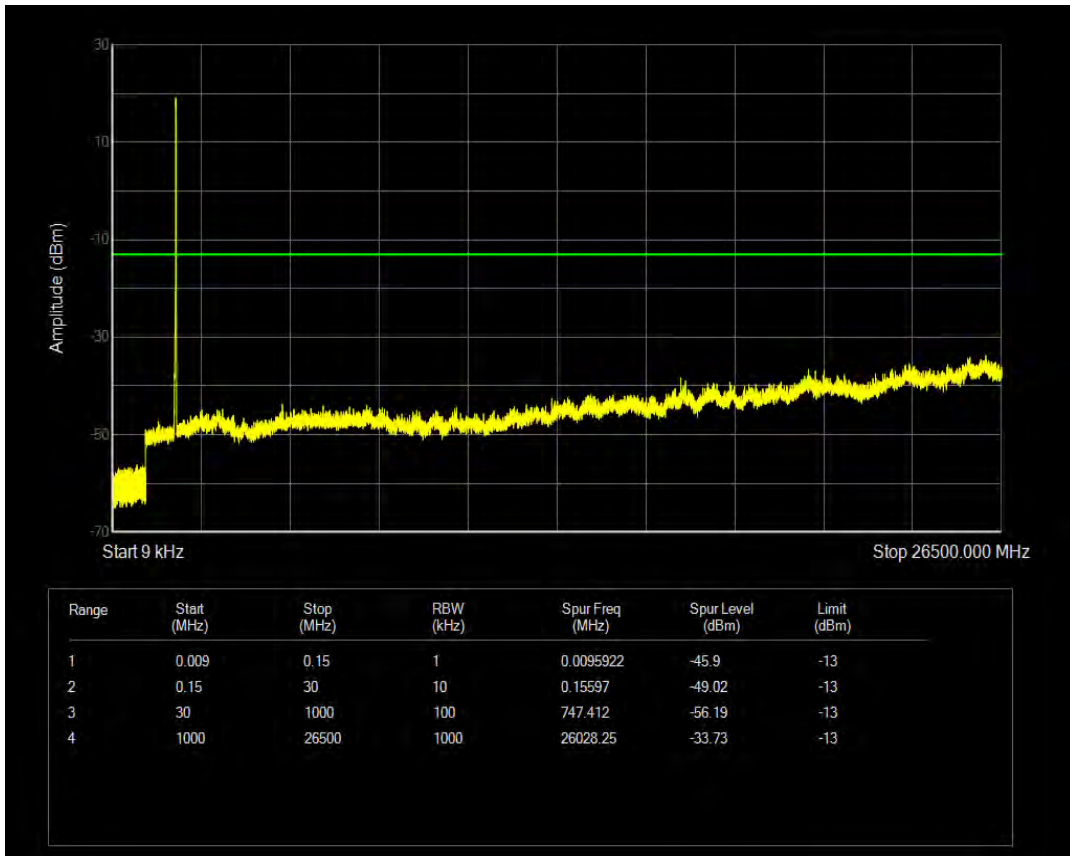

Band25 16QAM BW=15MHz Channel=26615 RB Size=1 Position=#0

Band25 QPSK BW=15MHz Channel=26615 RB Size=75 Position=#0