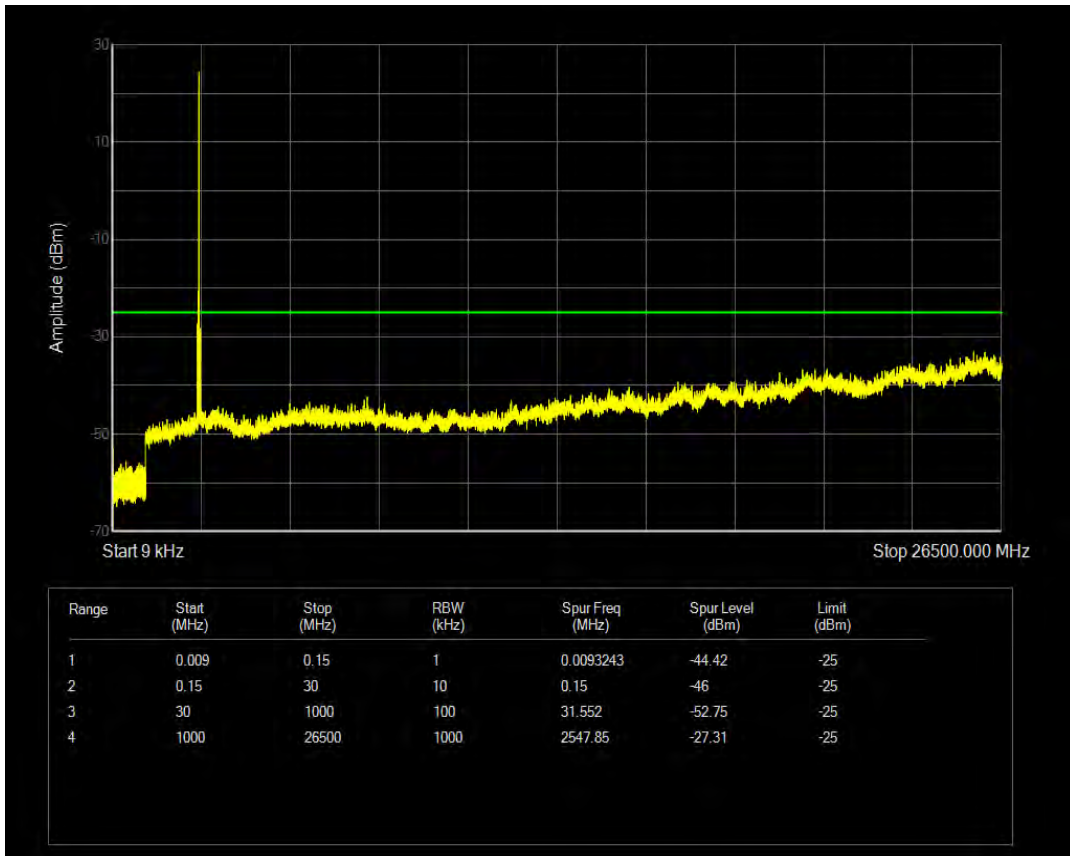

Band38 16QAM BW=5MHz Channel=38000 RB Size=25 Position=#0

Band38 16QAM BW=5MHz Channel=38000 RB Size=1 Position=#0