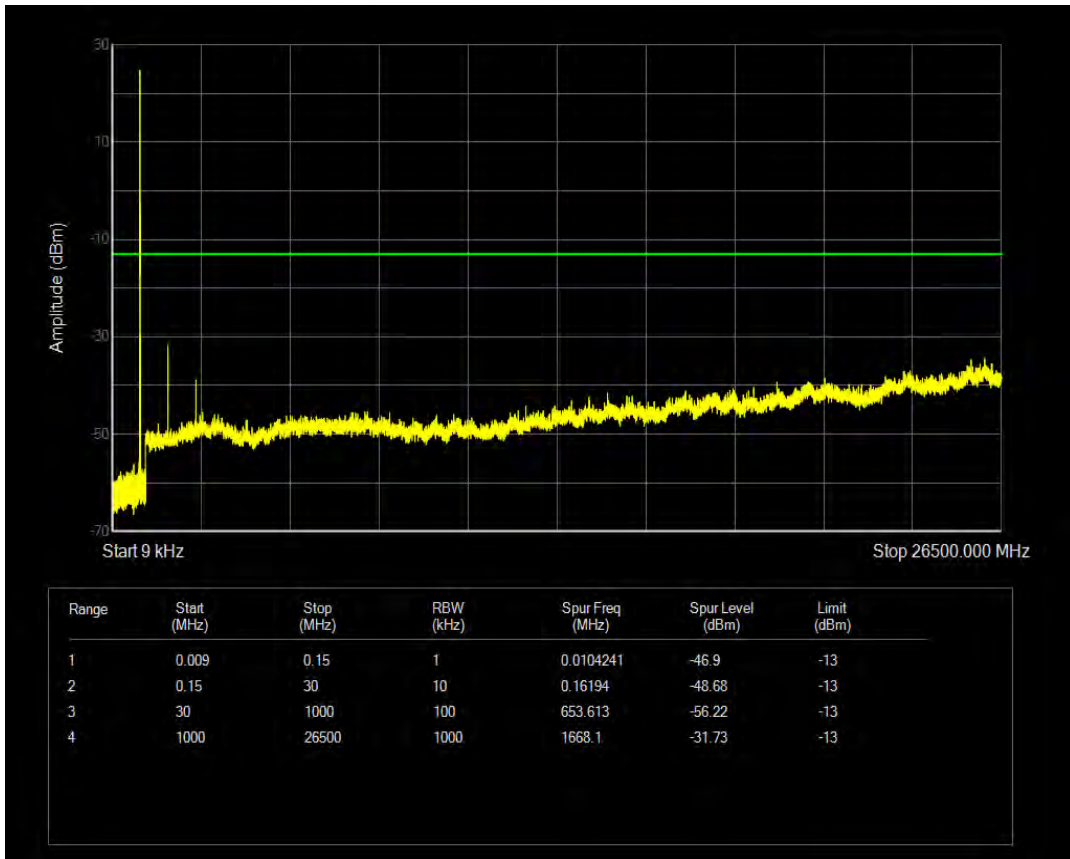

Band26b QPSK BW=5MHz Channel=26815 RB Size=1 Position=#0

Band26b QPSK BW=5MHz Channel=26815 RB Size=25 Position=#0

Band26b 16QAM BW=5MHz Channel=26815 RB Size=1 Position=#0

Band26b 16QAM BW=5MHz Channel=26815 RB Size=25 Position=#0

Band26b QPSK BW=5MHz Channel=26915 RB Size=1 Position=#0

Band26b QPSK BW=5MHz Channel=26915 RB Size=25 Position=#0

Band26b 16QAM BW=5MHz Channel=26915 RB Size=1 Position=#0

Band26b 16QAM BW=5MHz Channel=26915 RB Size=25 Position=#0