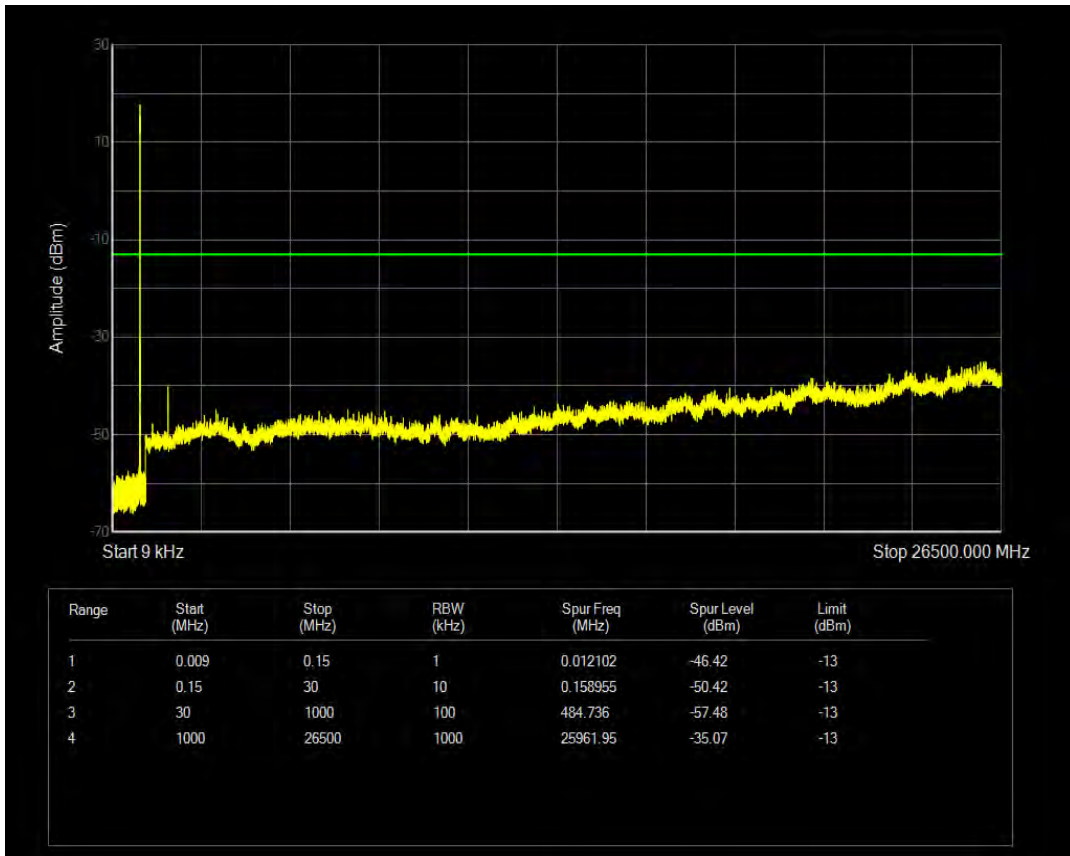

Band26b 16QAM BW=3MHz Channel=26915 RB Size=1 Position=#0

Band26b QPSK BW=3MHz Channel=26915 RB Size=15 Position=#0