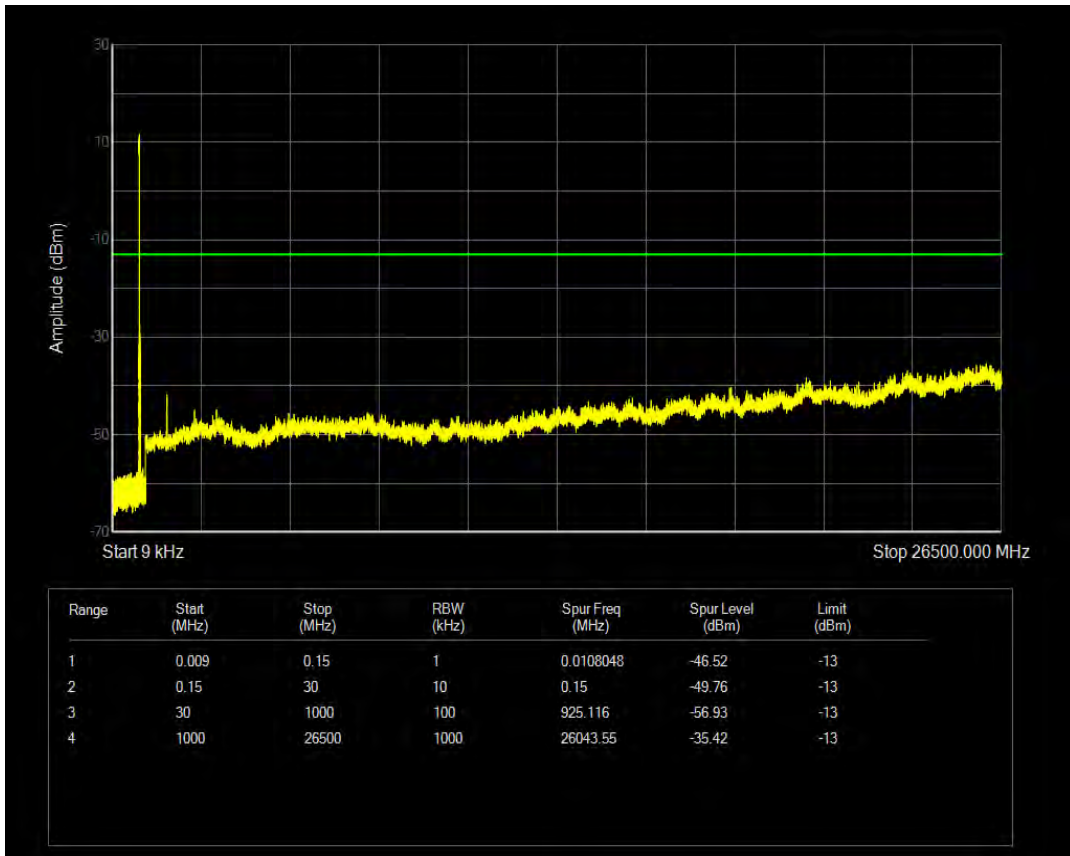

Band26a QPSK BW=10MHz Channel=26740 RB Size=1 Position=#0

Band26a 16QAM BW=10MHz Channel=26740 RB Size=1 Position=#0

Band26a QPSK BW=10MHz Channel=26740 RB Size=50 Position=#0

Band26a 16QAM BW=10MHz Channel=26740 RB Size=50 Position=#0

Band26b QPSK BW=1.4MHz Channel=26797 RB Size=1 Position=#0

Band26b QPSK BW=1.4MHz Channel=26797 RB Size=6 Position=#0

Band26b 16QAM BW=1.4MHz Channel=26797 RB Size=1 Position=#0

Band26b 16QAM BW=1.4MHz Channel=26797 RB Size=6 Position=#0