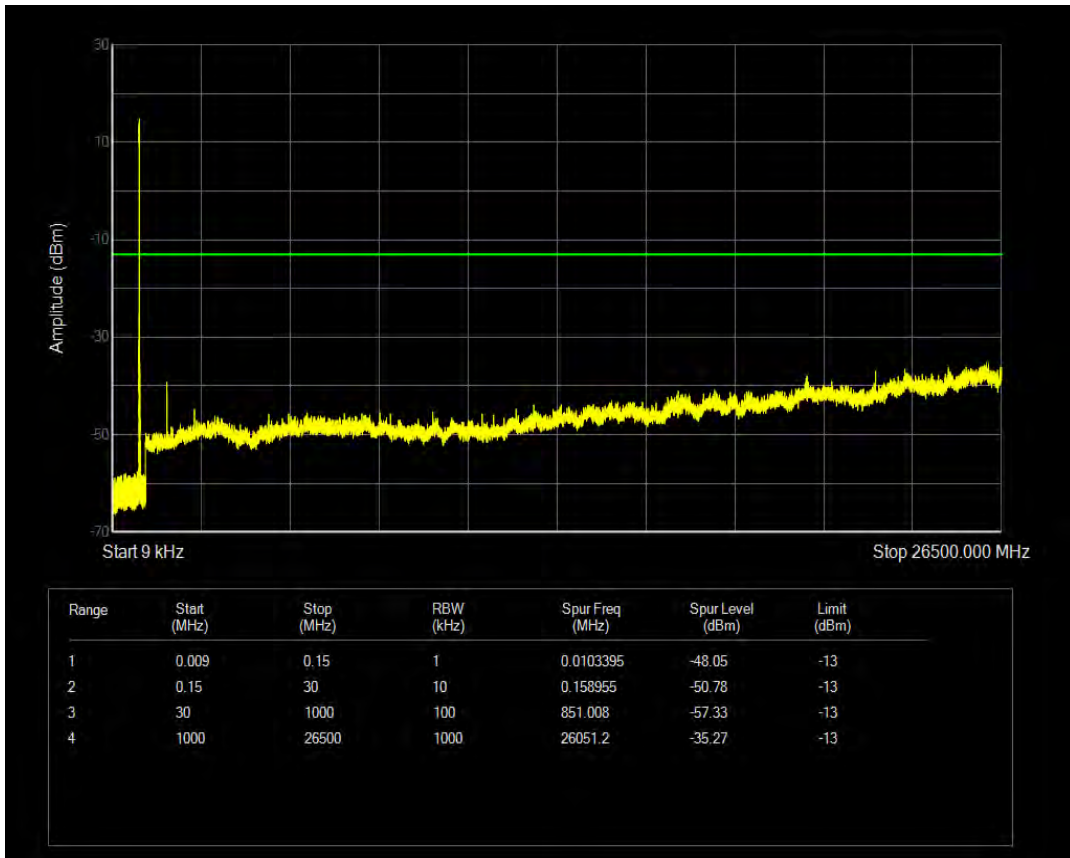

Band26a QPSK BW=5MHz Channel=26740 RB Size=1 Position=#0

Band26a QPSK BW=5MHz Channel=26740 RB Size=25 Position=#0

Band26a 16QAM BW=5MHz Channel=26740 RB Size=1 Position=#0

Band26a 16QAM BW=5MHz Channel=26740 RB Size=25 Position=#0