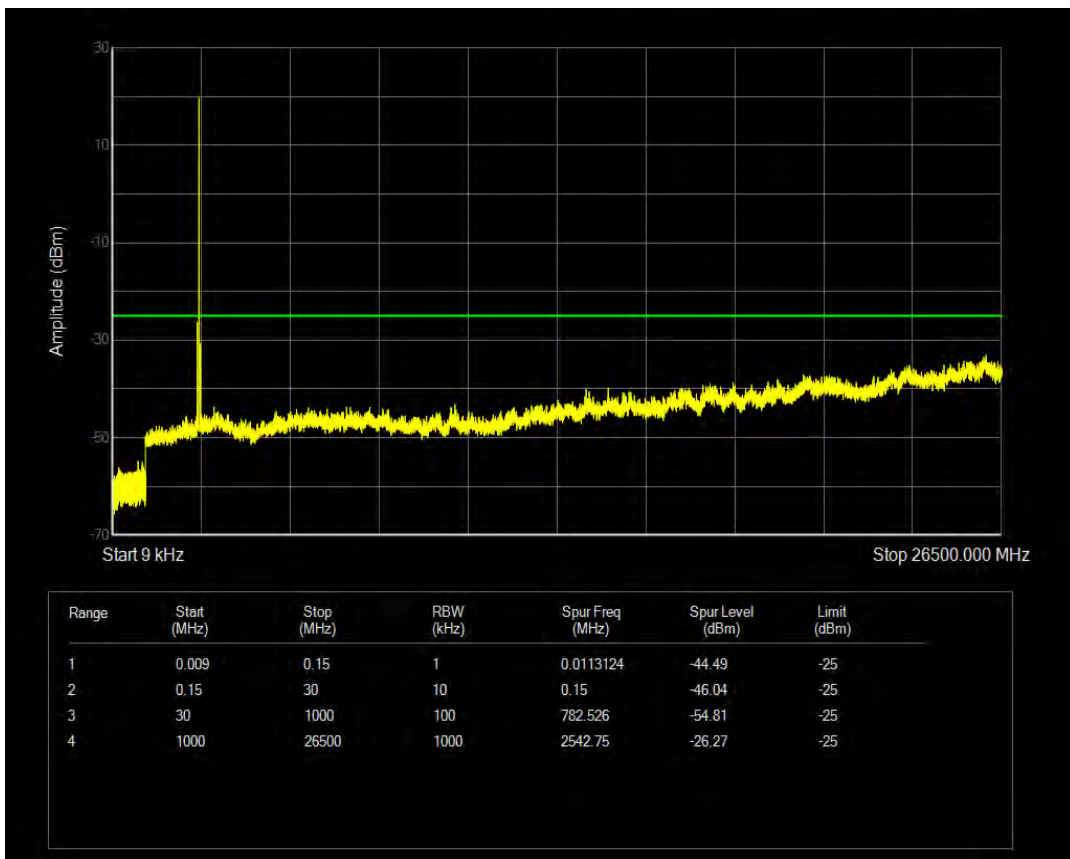

Band38 QPSK BW=5MHz Channel=38000 RB Size=1 Position=#0

Band38 QPSK BW=5MHz Channel=38000 RB Size=25 Position=#0

Band38 16QAM BW=5MHz Channel=38000 RB Size=1 Position=#0

Band38 16QAM BW=5MHz Channel=38000 RB Size=25 Position=#0