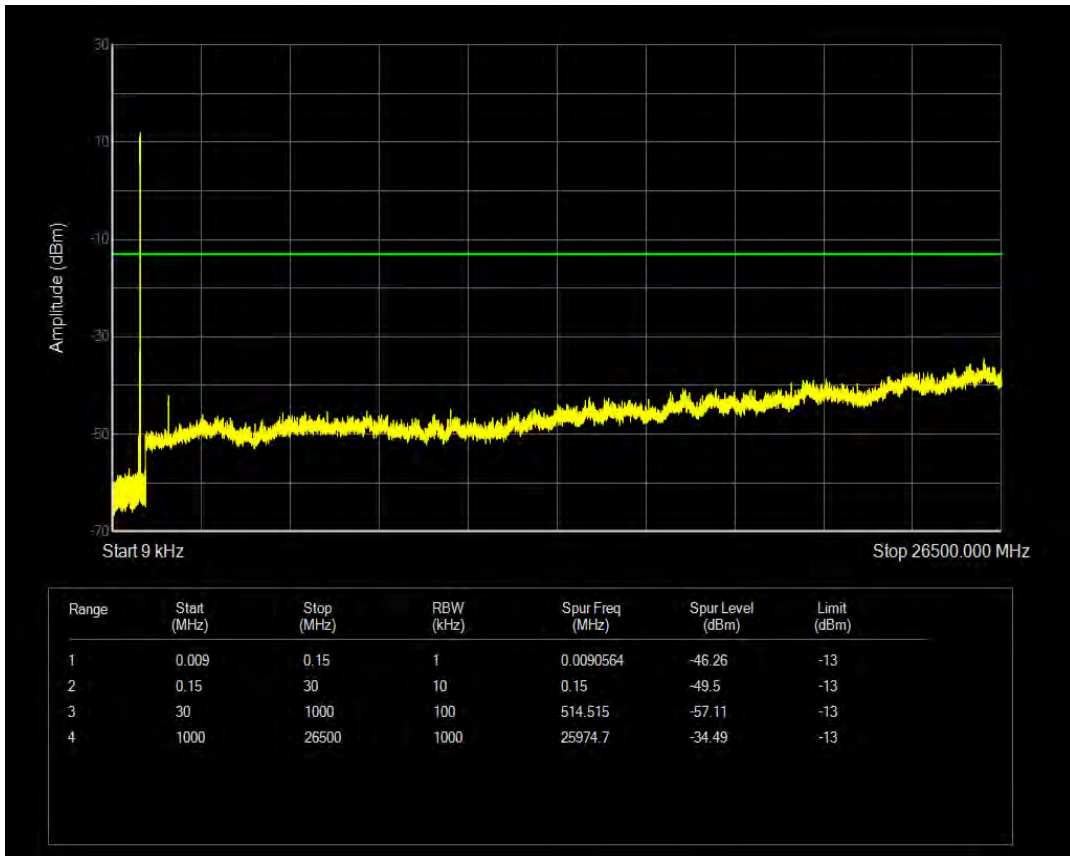

Band26b QPSK BW=10MHz Channel=26915 RB Size=1 Position=#0

Band26b QPSK BW=10MHz Channel=26915 RB Size=50 Position=#0

Band26b 16QAM BW=10MHz Channel=26915 RB Size=1 Position=#0

Band26b 16QAM BW=10MHz Channel=26915 RB Size=50 Position=#0

Band26b QPSK BW=10MHz Channel=26990 RB Size=1 Position=#0

Band26b QPSK BW=10MHz Channel=26990 RB Size=50 Position=#0

Band26b 16QAM BW=10MHz Channel=26990 RB Size=50 Position=#0

Band26b 16QAM BW=10MHz Channel=26990 RB Size=1 Position=#0