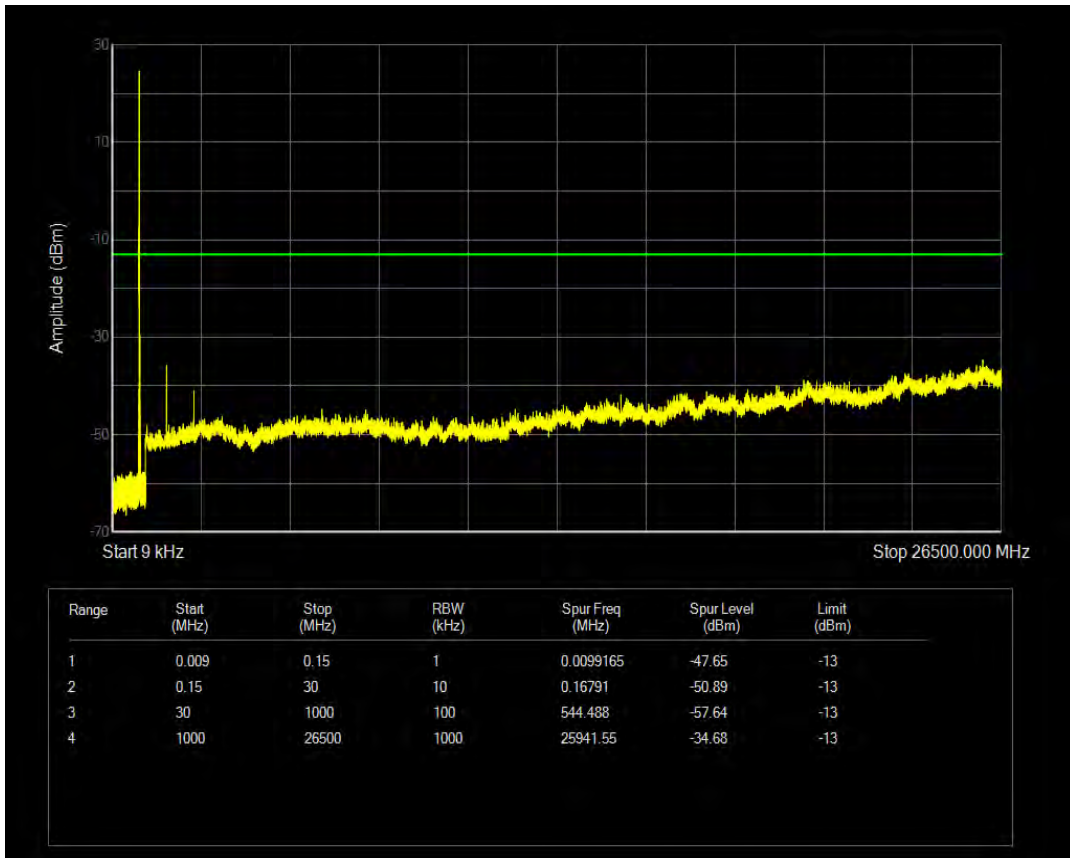

Band26a QPSK BW=10MHz Channel=26740 RB Size=50 Position=#0

Band26a 16QAM BW=10MHz Channel=26740 RB Size=1 Position=#0