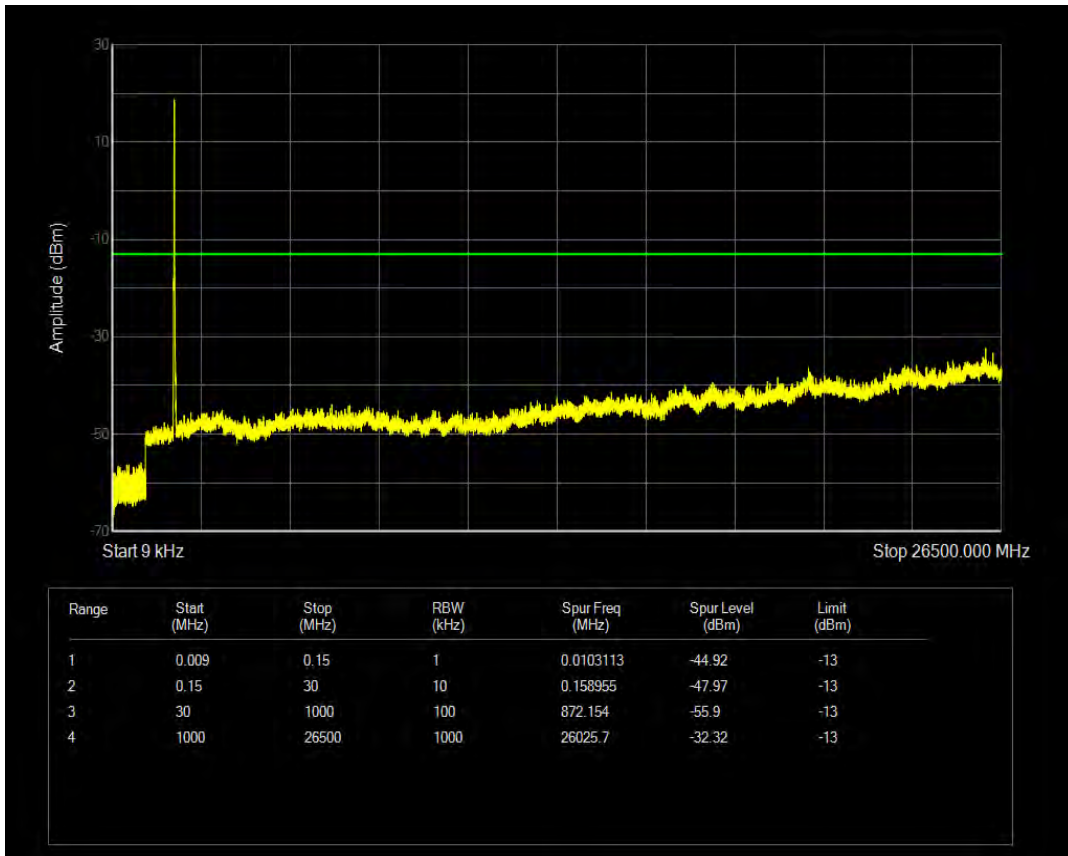

Band25 QPSK BW=15MHz Channel=26115 RB Size=1 Position=#0

Band25 QPSK BW=15MHz Channel=26115 RB Size=75 Position=#0