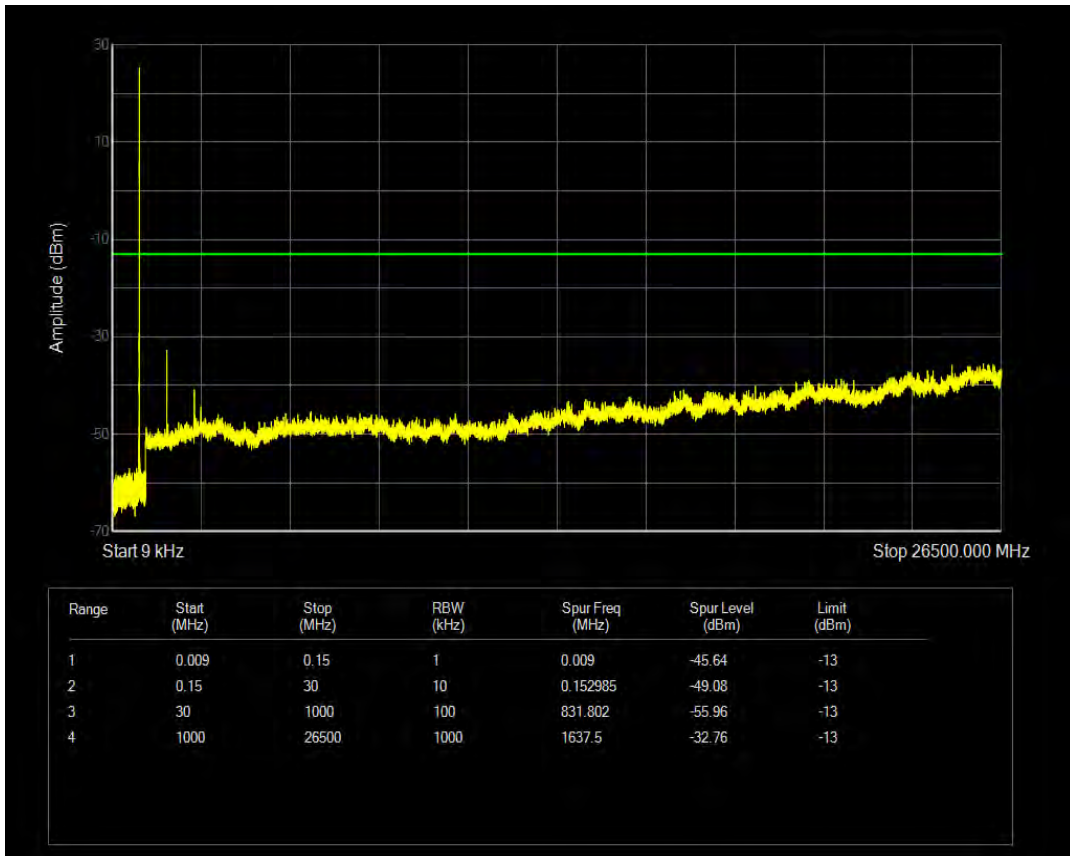

Band26a 16QAM BW=1.4MHz Channel=26740 RB Size=6 Position=#0

Band26a 16QAM BW=1.4MHz Channel=26740 RB Size=1 Position=#0