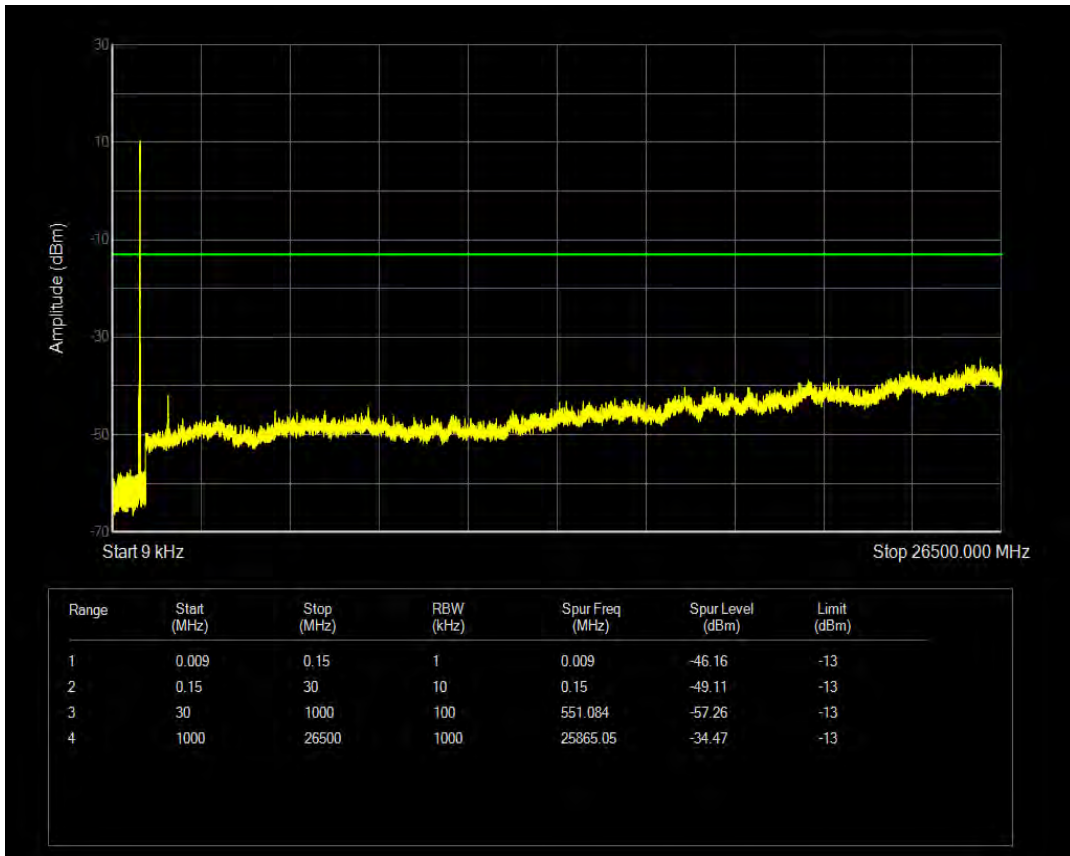

Band26b 16QAM BW=15MHz Channel=26915 RB Size=1 Position=#0

Band26b QPSK BW=15MHz Channel=26915 RB Size=75 Position=#0