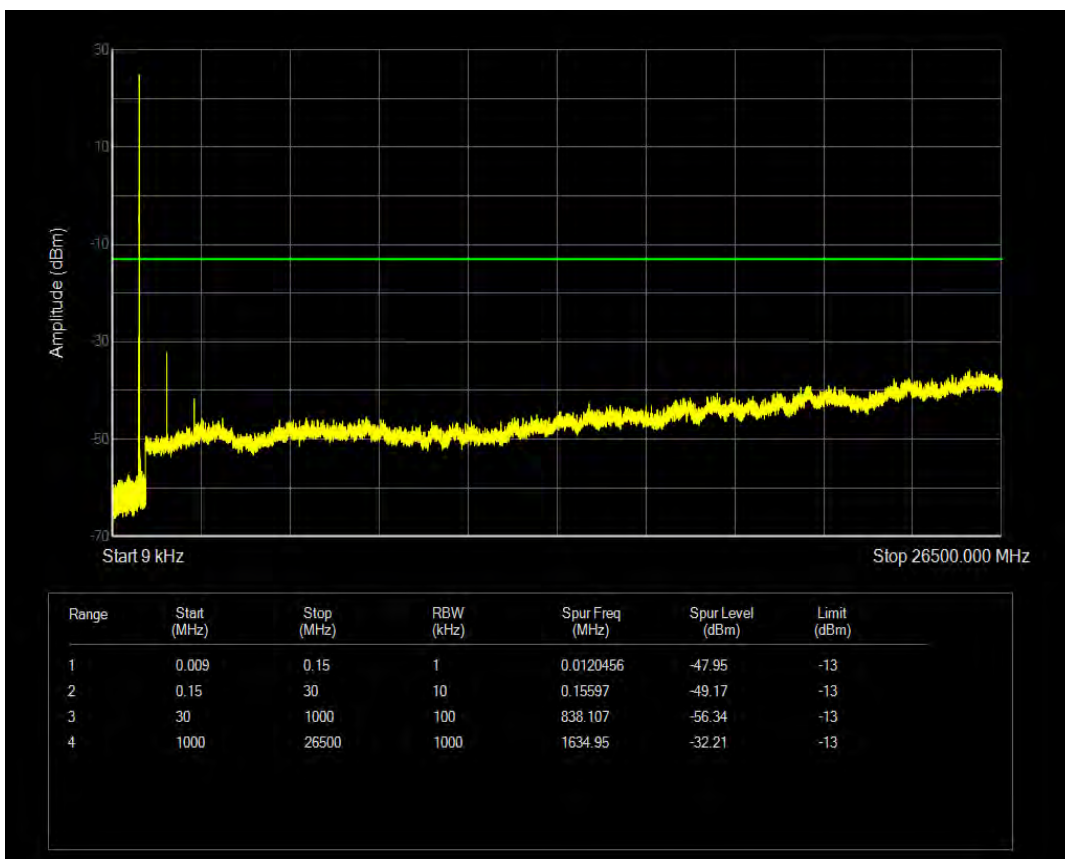

Band26a 16QAM BW=3MHz Channel=26740 RB Size=15 Position=#0

Band26a 16QAM BW=3MHz Channel=26740 RB Size=1 Position=#0