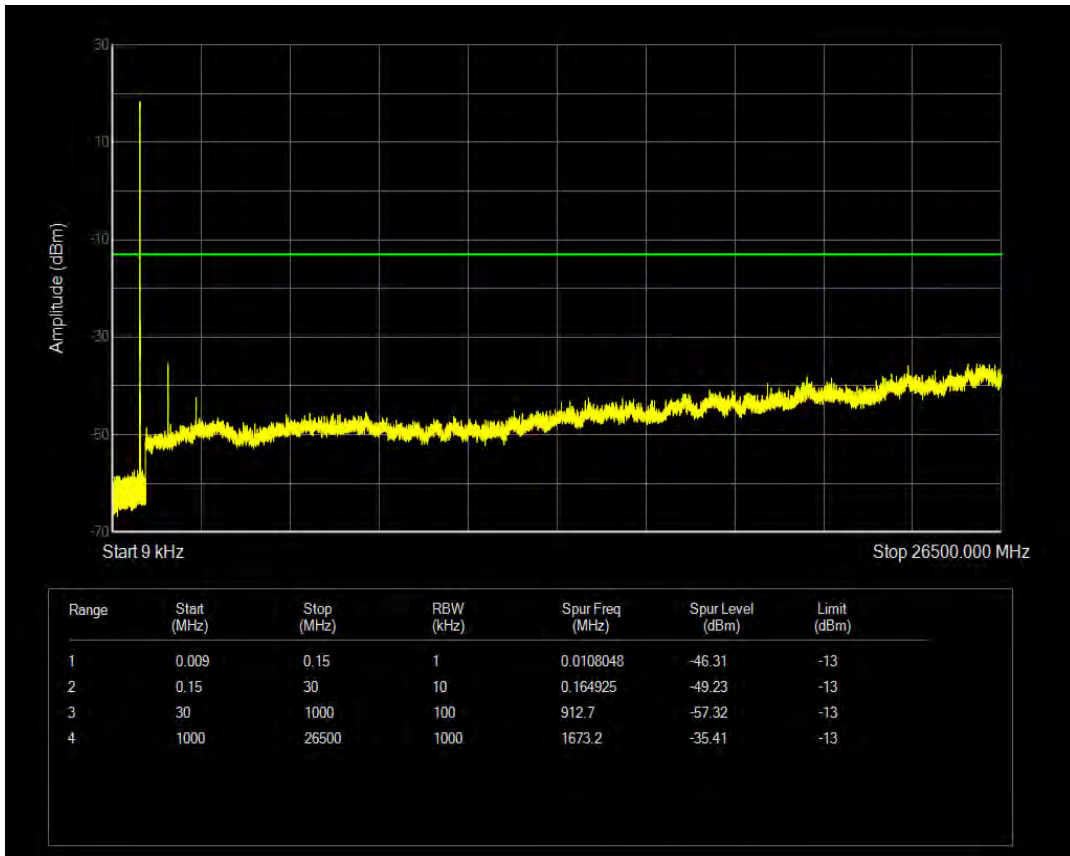

Band26b QPSK BW=1.4MHz Channel=26797 RB Size=1 Position=#0

Band26b QPSK BW=1.4MHz Channel=26797 RB Size=6 Position=#0

Band26b 16QAM BW=1.4MHz Channel=26797 RB Size=1 Position=#0

Band26b 16QAM BW=1.4MHz Channel=26797 RB Size=6 Position=#0

Band26b QPSK BW=1.4MHz Channel=26915 RB Size=1 Position=#0

Band26b QPSK BW=1.4MHz Channel=26915 RB Size=6 Position=#0

Band26b 16QAM BW=1.4MHz Channel=26915 RB Size=6 Position=#0

Band26b 16QAM BW=1.4MHz Channel=26915 RB Size=1 Position=#0