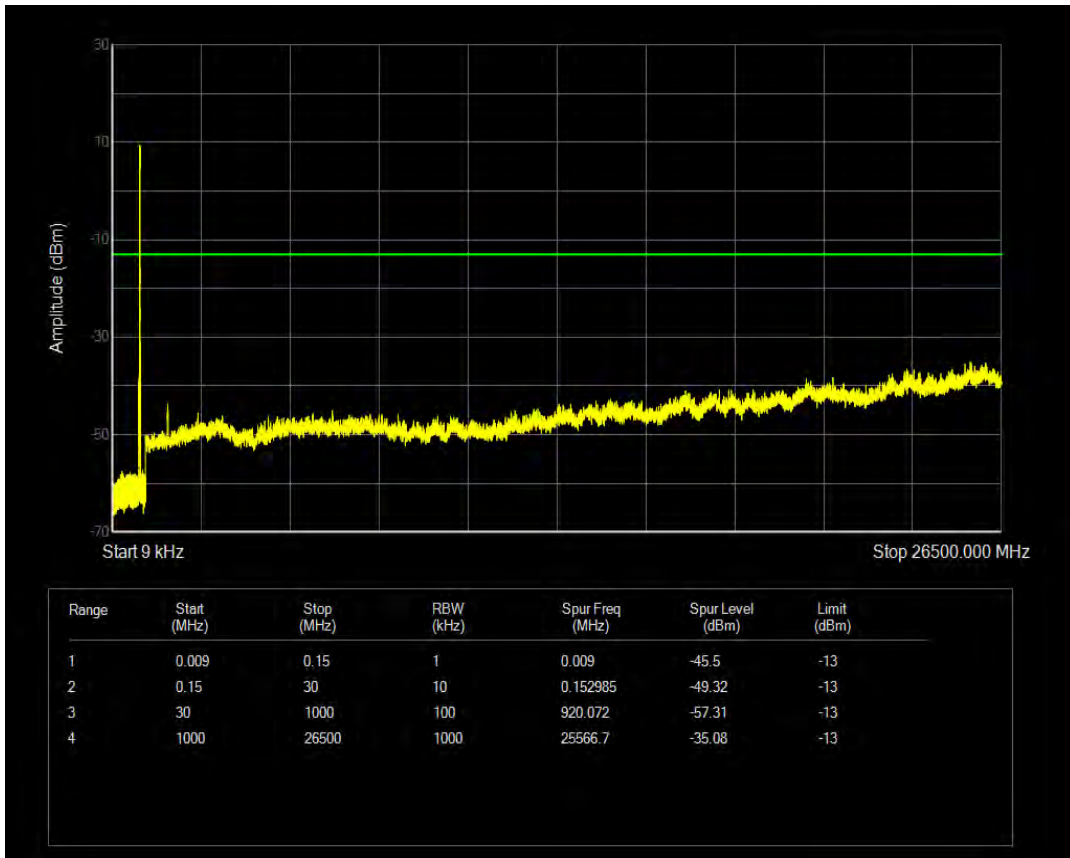

Band26b QPSK BW=10MHz Channel=26990 RB Size=1 Position=#0

Band26b QPSK BW=10MHz Channel=26990 RB Size=50 Position=#0

Band26b 16QAM BW=10MHz Channel=26990 RB Size=50 Position=#0

Band26b 16QAM BW=10MHz Channel=26990 RB Size=1 Position=#0

Band26b QPSK BW=15MHz Channel=26865 RB Size=1 Position=#0

Band26b QPSK BW=15MHz Channel=26865 RB Size=75 Position=#0

Band26b 16QAM BW=15MHz Channel=26865 RB Size=1 Position=#0

Band26b 16QAM BW=15MHz Channel=26865 RB Size=75 Position=#0

Band26b QPSK BW=15MHz Channel=26915 RB Size=1 Position=#0

Band26b QPSK BW=15MHz Channel=26915 RB Size=75 Position=#0

Band26b 16QAM BW=15MHz Channel=26915 RB Size=1 Position=#0

Band26b 16QAM BW=15MHz Channel=26915 RB Size=75 Position=#0