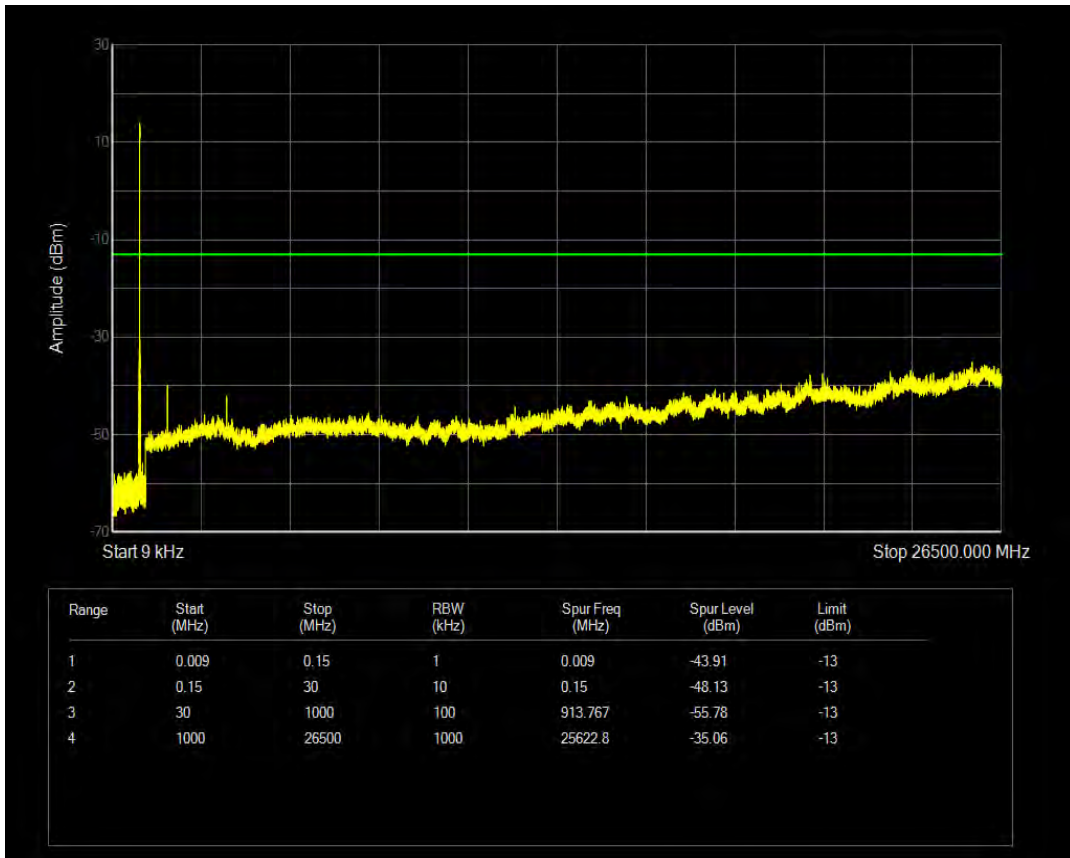

Band26b QPSK BW=5MHz Channel=26815 RB Size=1 Position=#0

Band26b QPSK BW=5MHz Channel=26815 RB Size=25 Position=#0

Band26b 16QAM BW=5MHz Channel=26815 RB Size=1 Position=#0

Band26b 16QAM BW=5MHz Channel=26815 RB Size=25 Position=#0