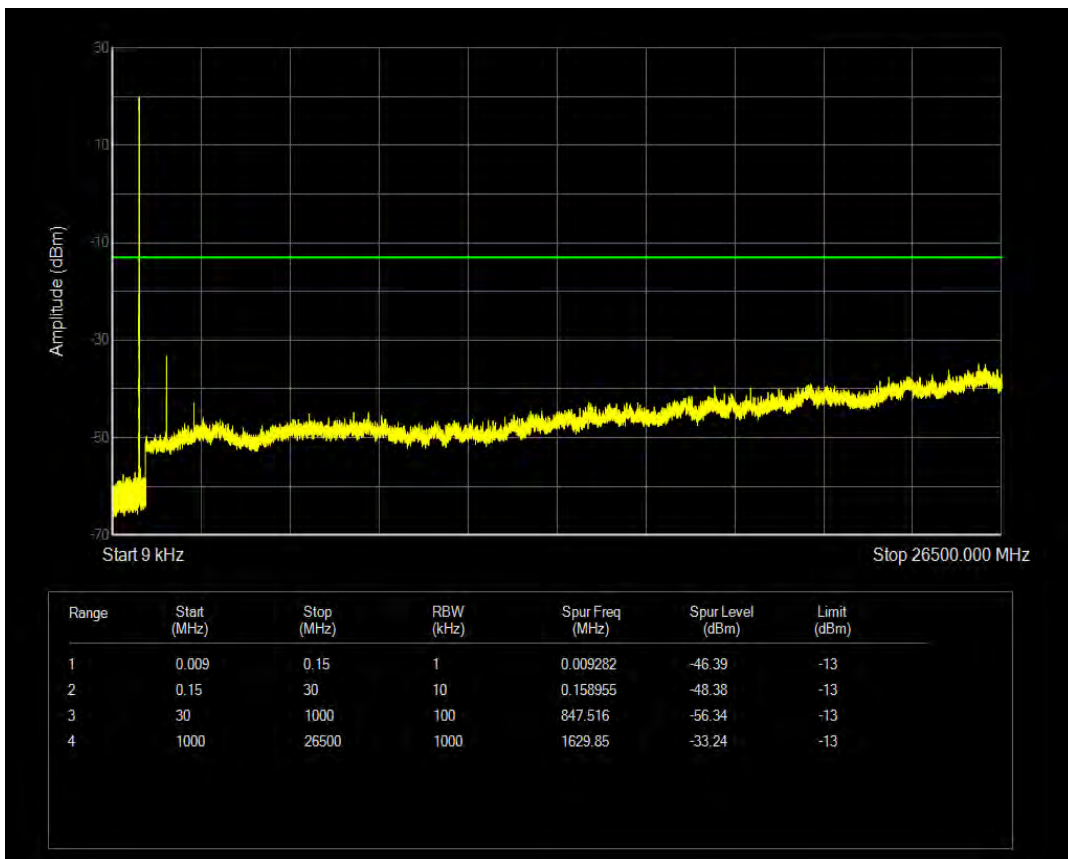

Band26a QPSK BW=1.4MHz Channel=26697 RB Size=1 Position=#0

Band26a QPSK BW=1.4MHz Channel=26697 RB Size=6 Position=#0

Band26a 16QAM BW=1.4MHz Channel=26697 RB Size=1 Position=#0

Band26a 16QAM BW=1.4MHz Channel=26697 RB Size=6 Position=#0