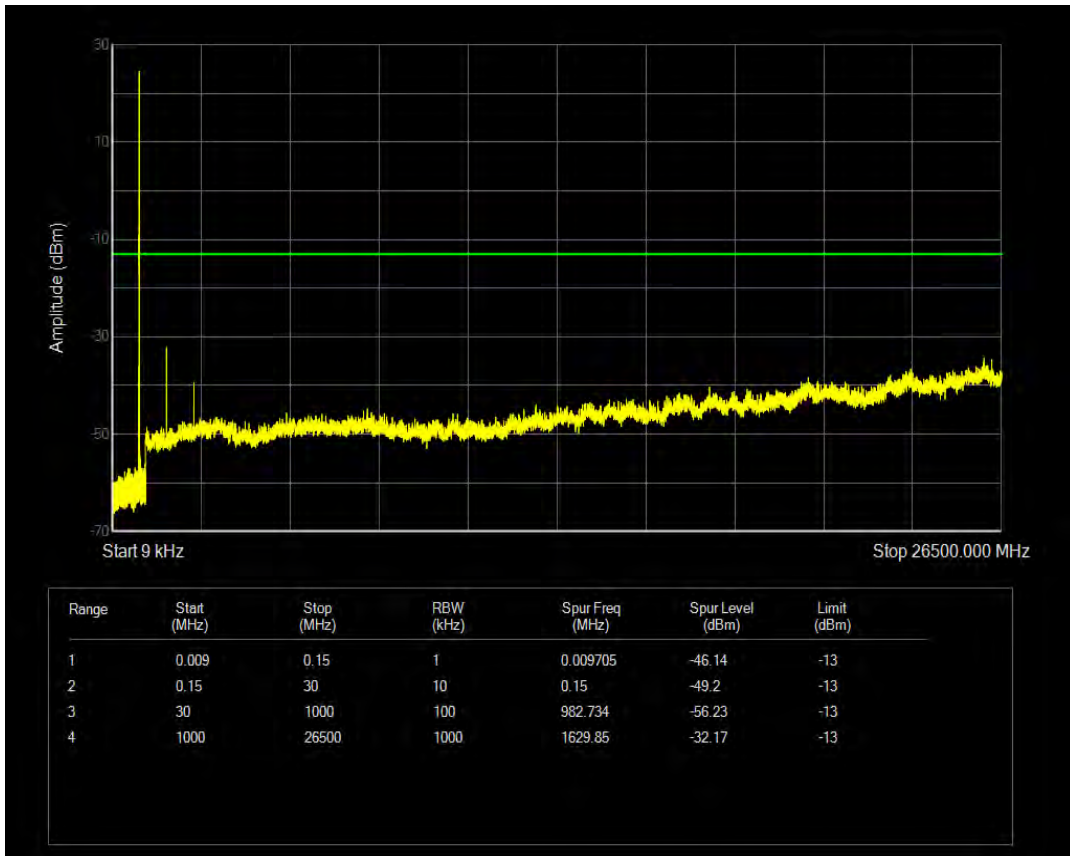

Band26a QPSK BW=5MHz Channel=26715 RB Size=25 Position=#0

Band26a QPSK BW=5MHz Channel=26715 RB Size=1 Position=#0