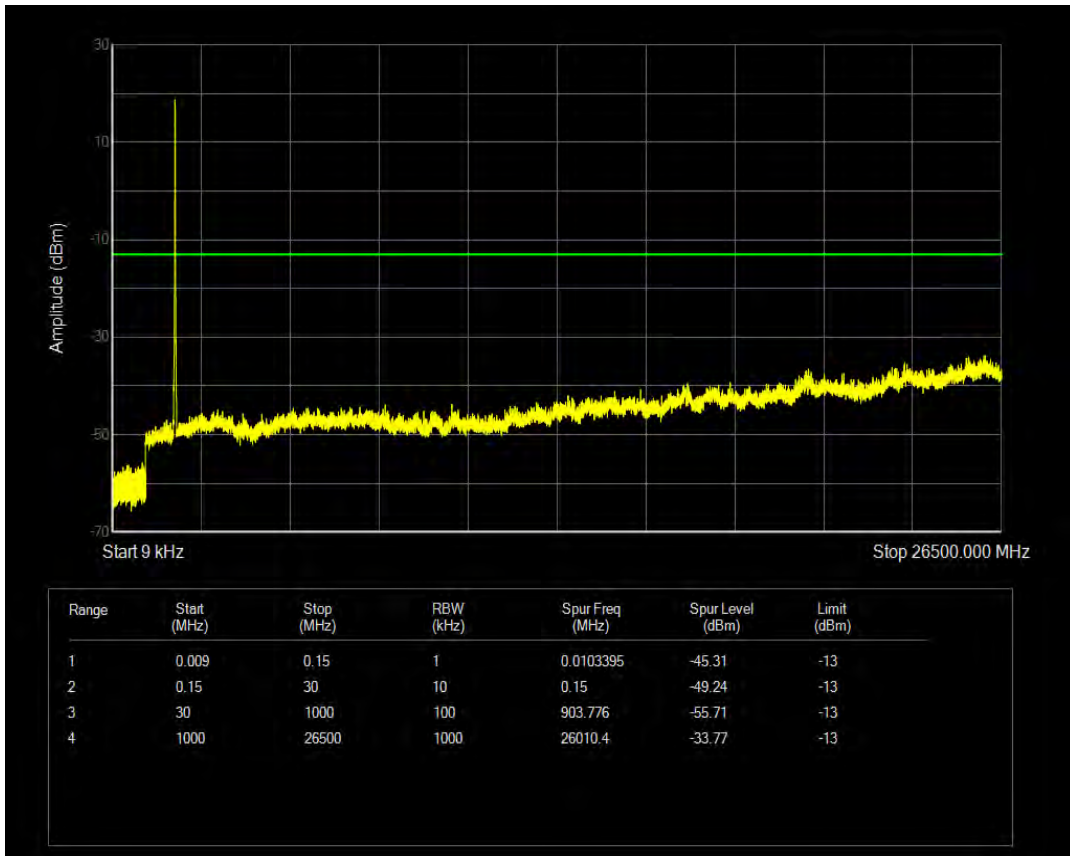

Band25 QPSK BW=15MHz Channel=26365 RB Size=1 Position=#0

Band25 QPSK BW=15MHz Channel=26365 RB Size=75 Position=#0

Band25 16QAM BW=15MHz Channel=26365 RB Size=1 Position=#0

Band25 16QAM BW=15MHz Channel=26365 RB Size=75 Position=#0