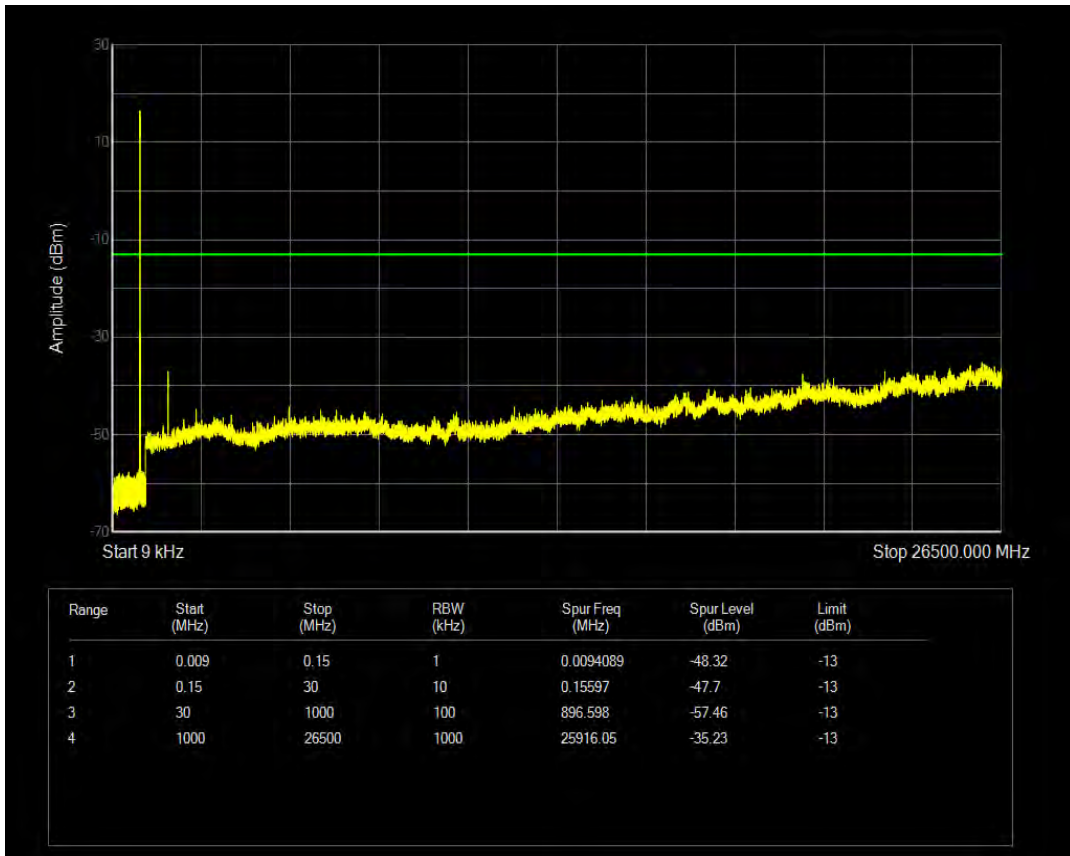

Band26b QPSK BW=3MHz Channel=26915 RB Size=1 Position=#0

Band26b QPSK BW=3MHz Channel=26915 RB Size=15 Position=#0

Band26b 16QAM BW=3MHz Channel=26915 RB Size=1 Position=#0

Band26b 16QAM BW=3MHz Channel=26915 RB Size=15 Position=#0