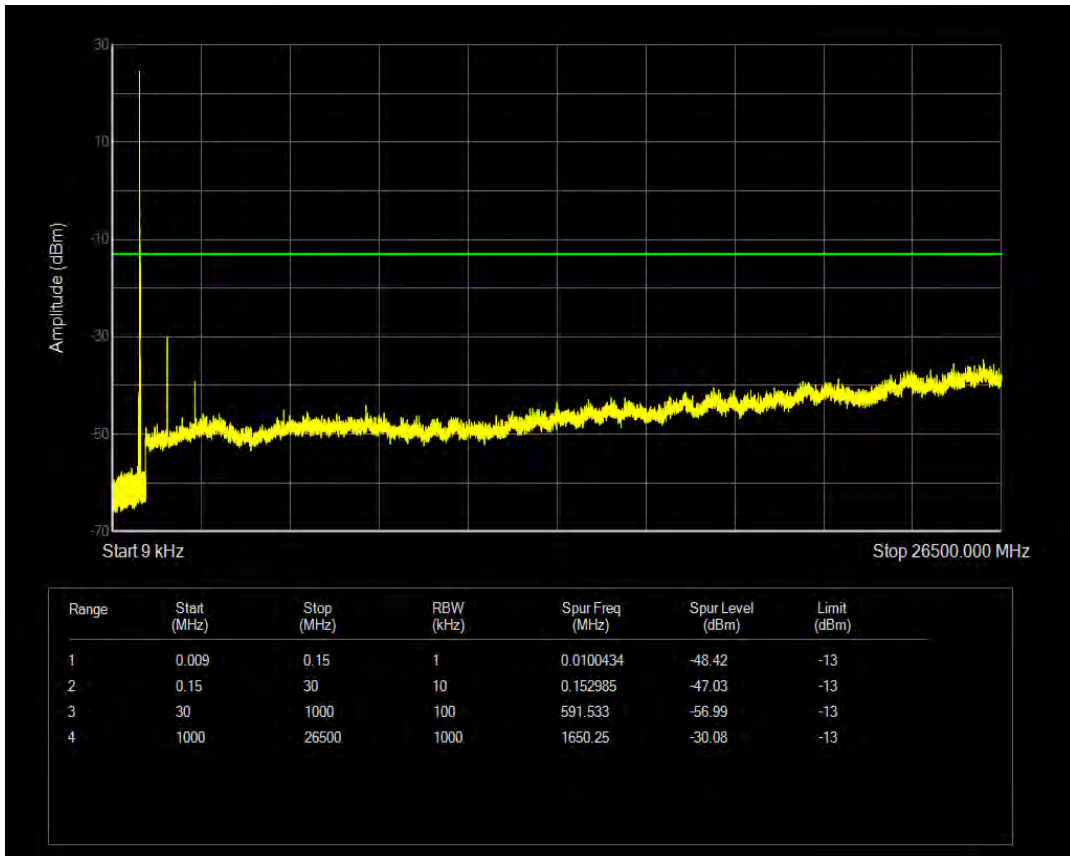

Band26b QPSK BW=15MHz Channel=26865 RB Size=75 Position=#0

Band26b QPSK BW=15MHz Channel=26865 RB Size=1 Position=#0