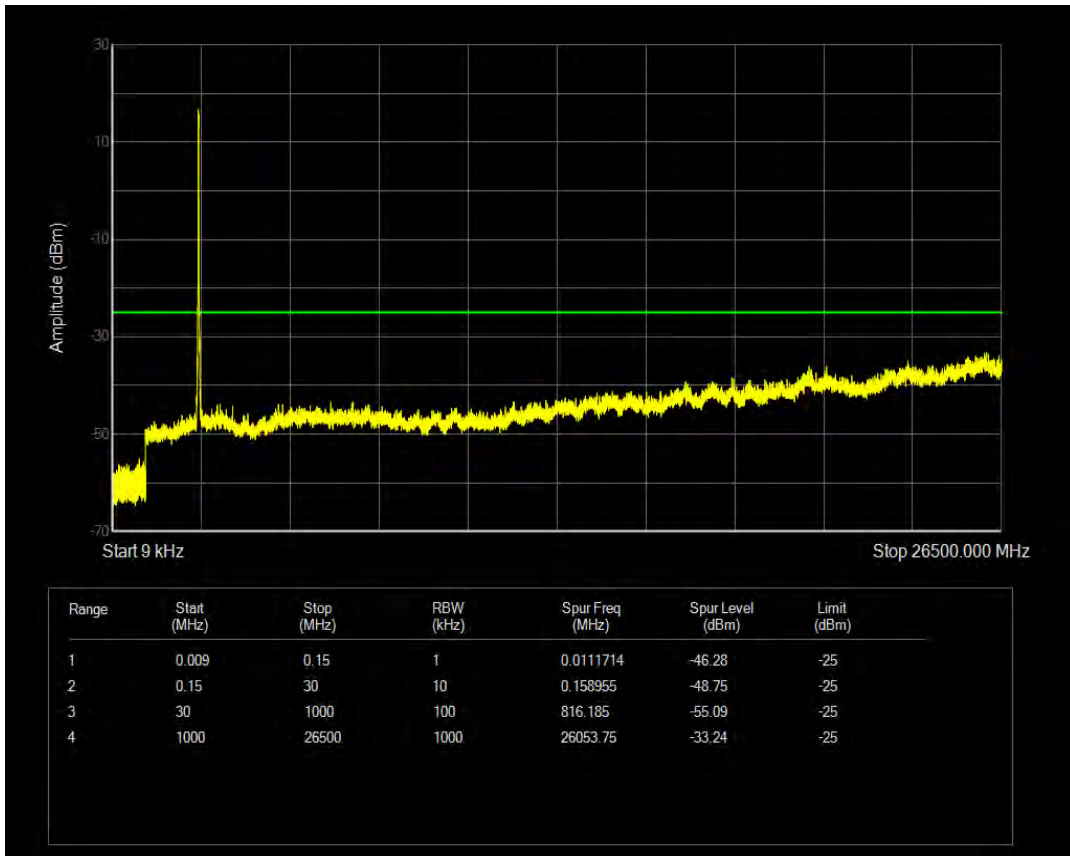

Band38 16QAM BW=20MHz Channel=37850 RB Size=1 Position=#0

Band38 16QAM BW=20MHz Channel=37850 RB Size=100 Position=#0