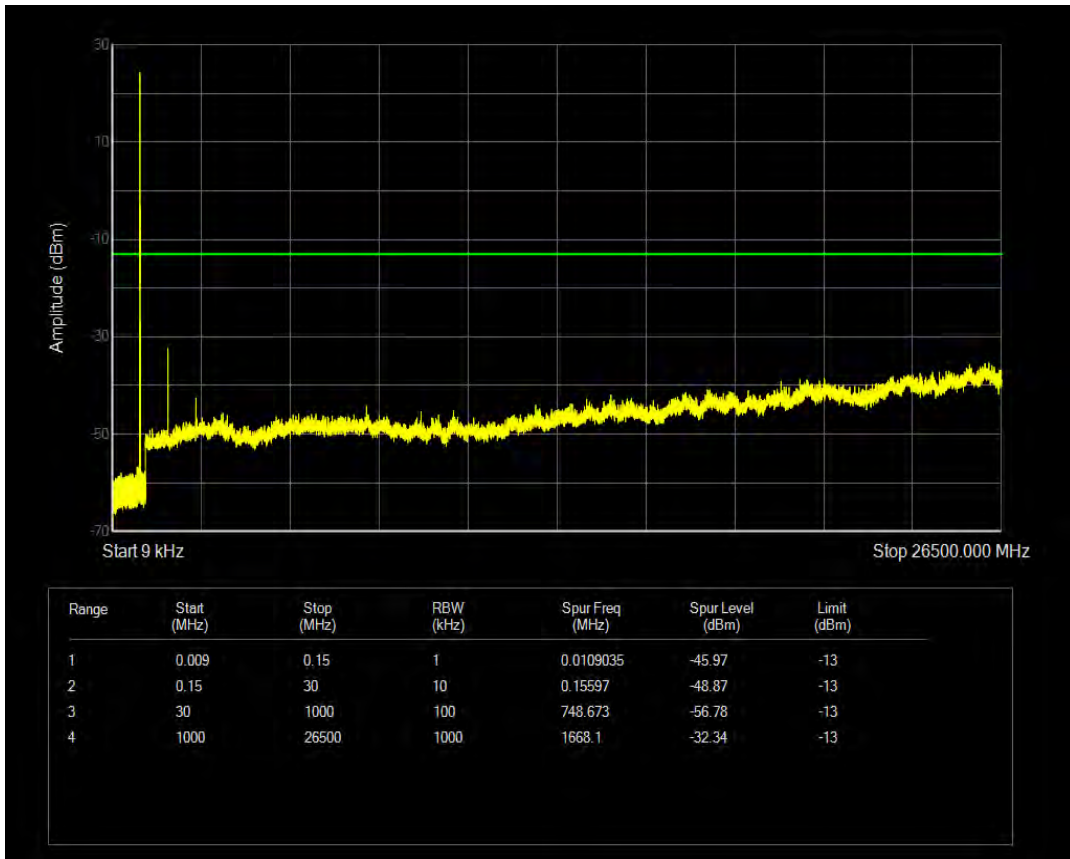

Band26b QPSK BW=5MHz Channel=26815 RB Size=1 Position=#0

Band26b QPSK BW=5MHz Channel=26815 RB Size=25 Position=#0

Band26b 16QAM BW=5MHz Channel=26815 RB Size=1 Position=#0

Band26b 16QAM BW=5MHz Channel=26815 RB Size=25 Position=#0

Band26b QPSK BW=5MHz Channel=26915 RB Size=1 Position=#0

Band26b QPSK BW=5MHz Channel=26915 RB Size=25 Position=#0

Band26b 16QAM BW=5MHz Channel=26915 RB Size=1 Position=#0

Band26b 16QAM BW=5MHz Channel=26915 RB Size=25 Position=#0