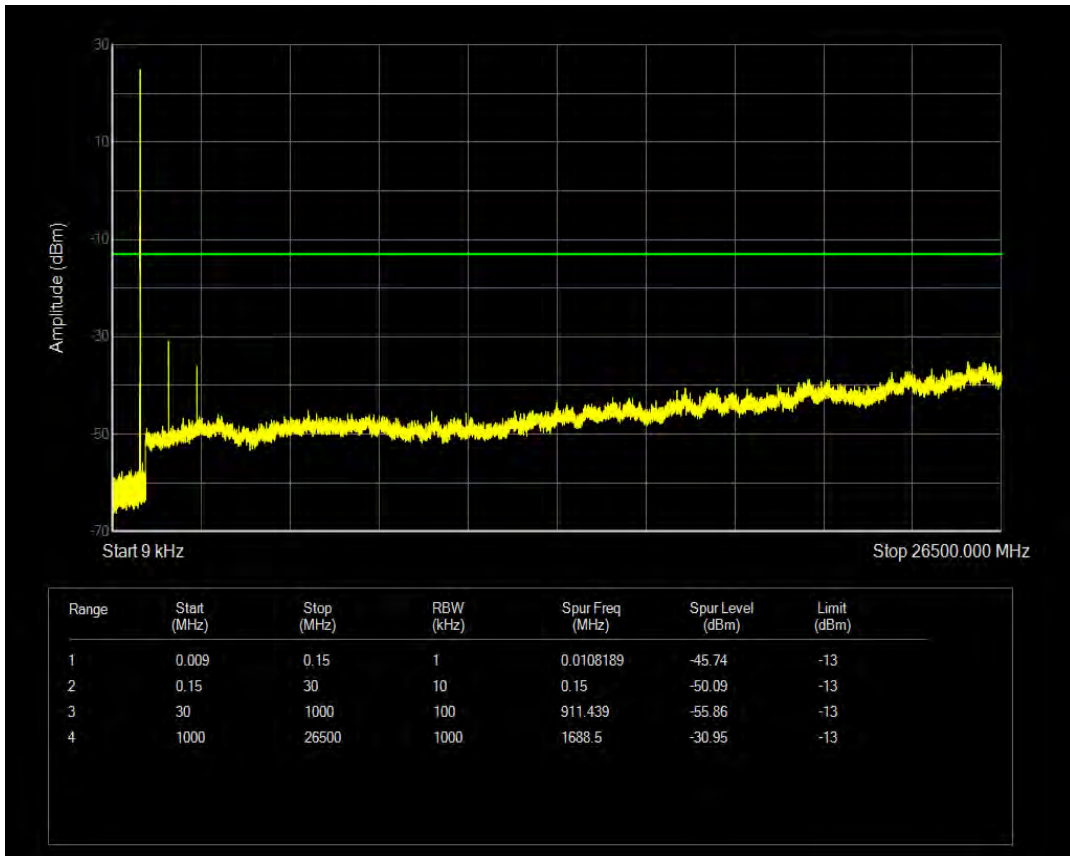

Band26b QPSK BW=5MHz Channel=27015 RB Size=25 Position=#0

Band26b QPSK BW=5MHz Channel=27015 RB Size=1 Position=#0