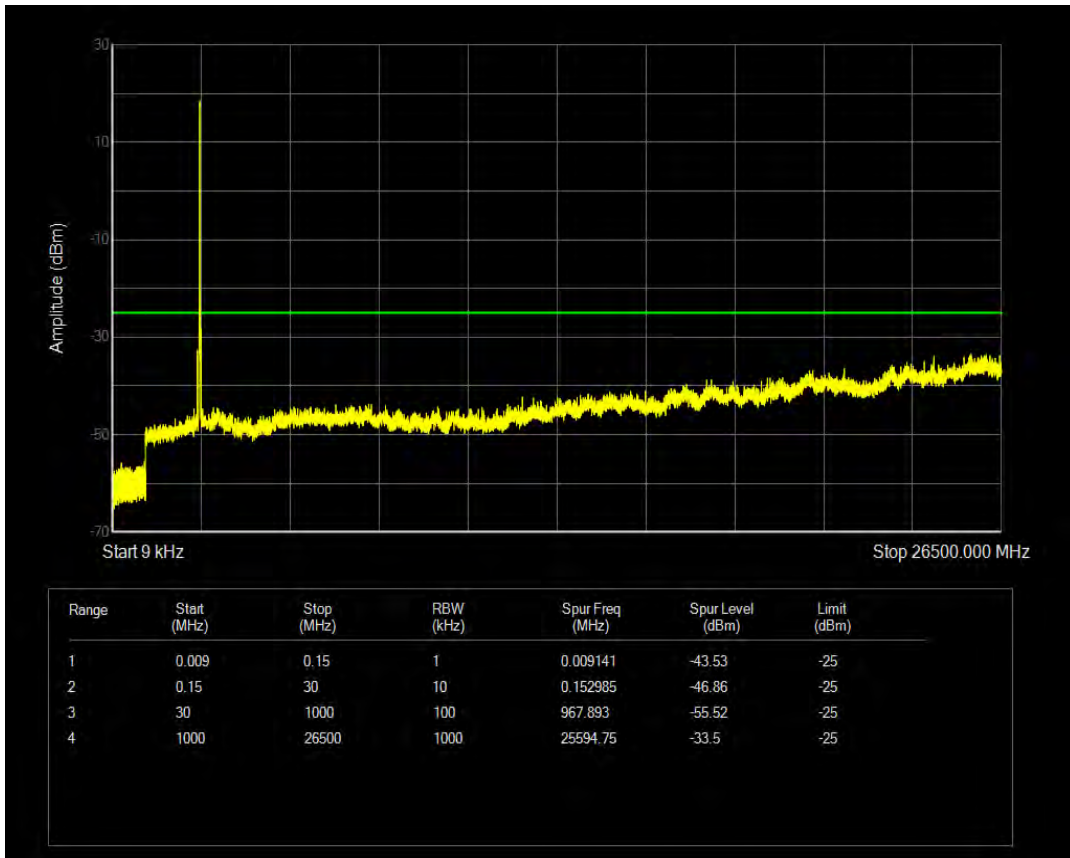

Band38 16QAM BW=10MHz Channel=37800 RB Size=50 Position=#0

Band38 QPSK BW=10MHz Channel=38000 RB Size=50 Position=#0

Band38 16QAM BW=10MHz Channel=38000 RB Size=1 Position=#0

Band38 16QAM BW=10MHz Channel=38000 RB Size=50 Position=#0

Band38 QPSK BW=10MHz Channel=38200 RB Size=1 Position=#0

Band38 QPSK BW=10MHz Channel=38200 RB Size=50 Position=#0

Band38 16QAM BW=10MHz Channel=38200 RB Size=1 Position=#0

Band38 16QAM BW=10MHz Channel=38200 RB Size=50 Position=#0