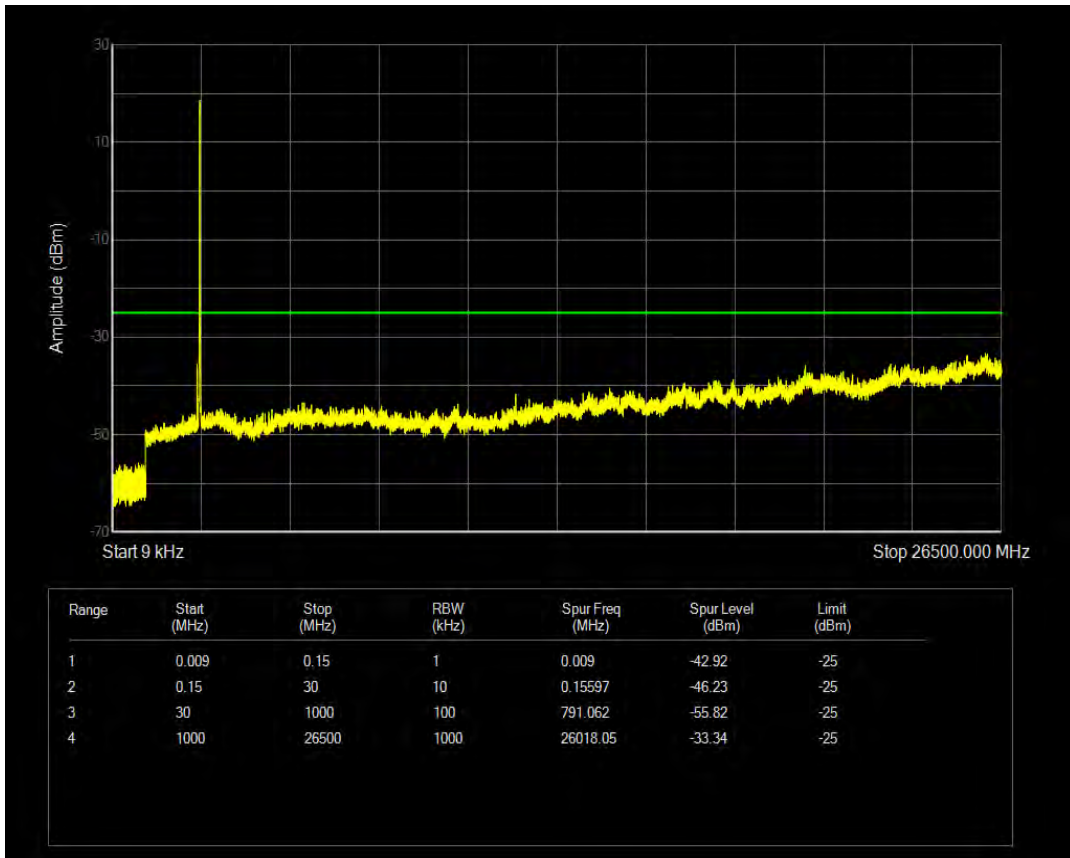

Band38 QPSK BW=10MHz Channel=38200 RB Size=1 Position=#0

Band38 QPSK BW=10MHz Channel=38200 RB Size=50 Position=#0

Band38 16QAM BW=10MHz Channel=38200 RB Size=1 Position=#0

Band38 16QAM BW=10MHz Channel=38200 RB Size=50 Position=#0