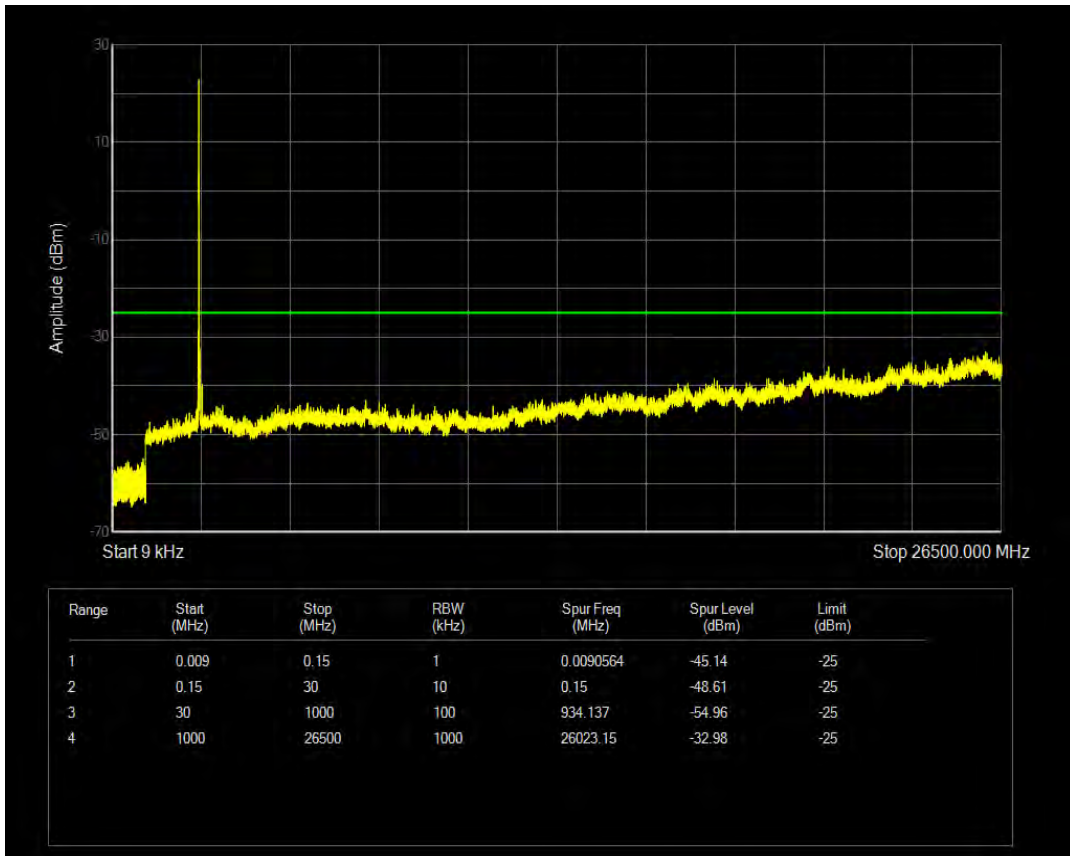

Band38 QPSK BW=15MHz Channel=37825 RB Size=1 Position=#0

Band38 QPSK BW=15MHz Channel=37825 RB Size=75 Position=#0

Band38 16QAM BW=15MHz Channel=37825 RB Size=1 Position=#0

Band38 QPSK BW=15MHz Channel=38000 RB Size=1 Position=#0