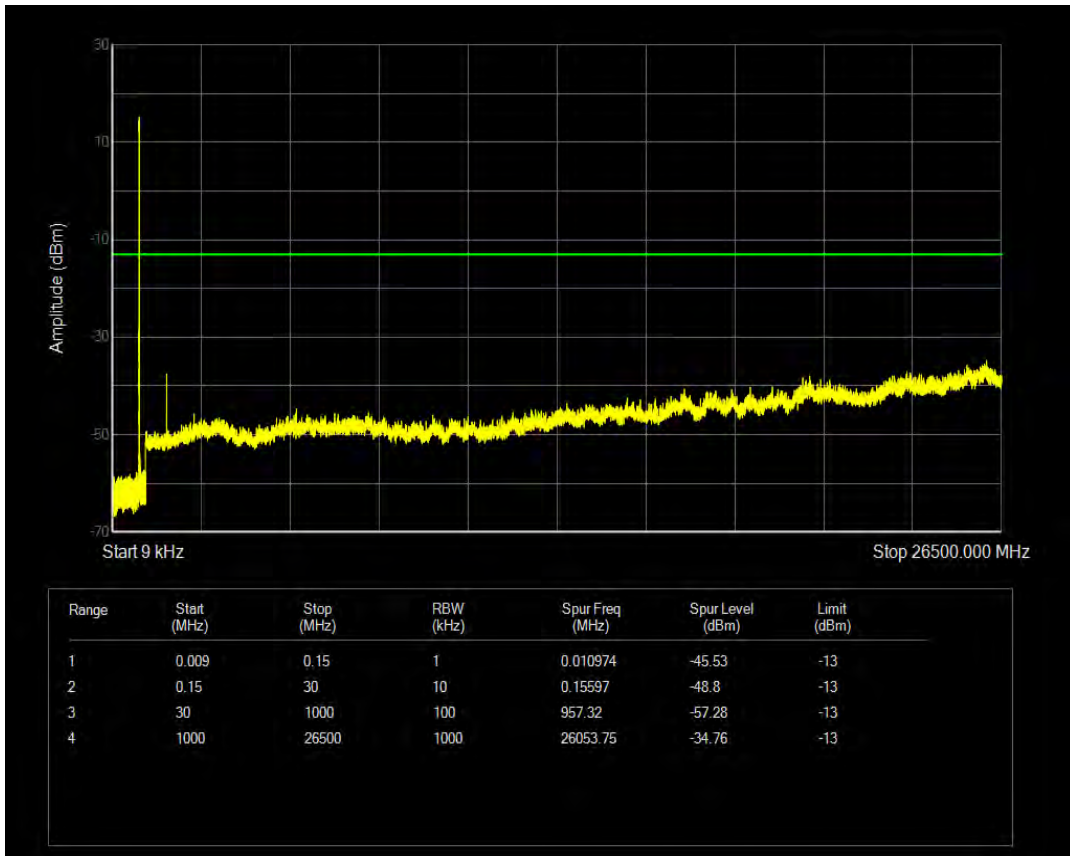

Band26a QPSK BW=3MHz Channel=26705 RB Size=1 Position=#0

Band26a QPSK BW=3MHz Channel=26705 RB Size=15 Position=#0

Band26a 16QAM BW=3MHz Channel=26705 RB Size=1 Position=#0

Band26a 16QAM BW=3MHz Channel=26705 RB Size=15 Position=#0