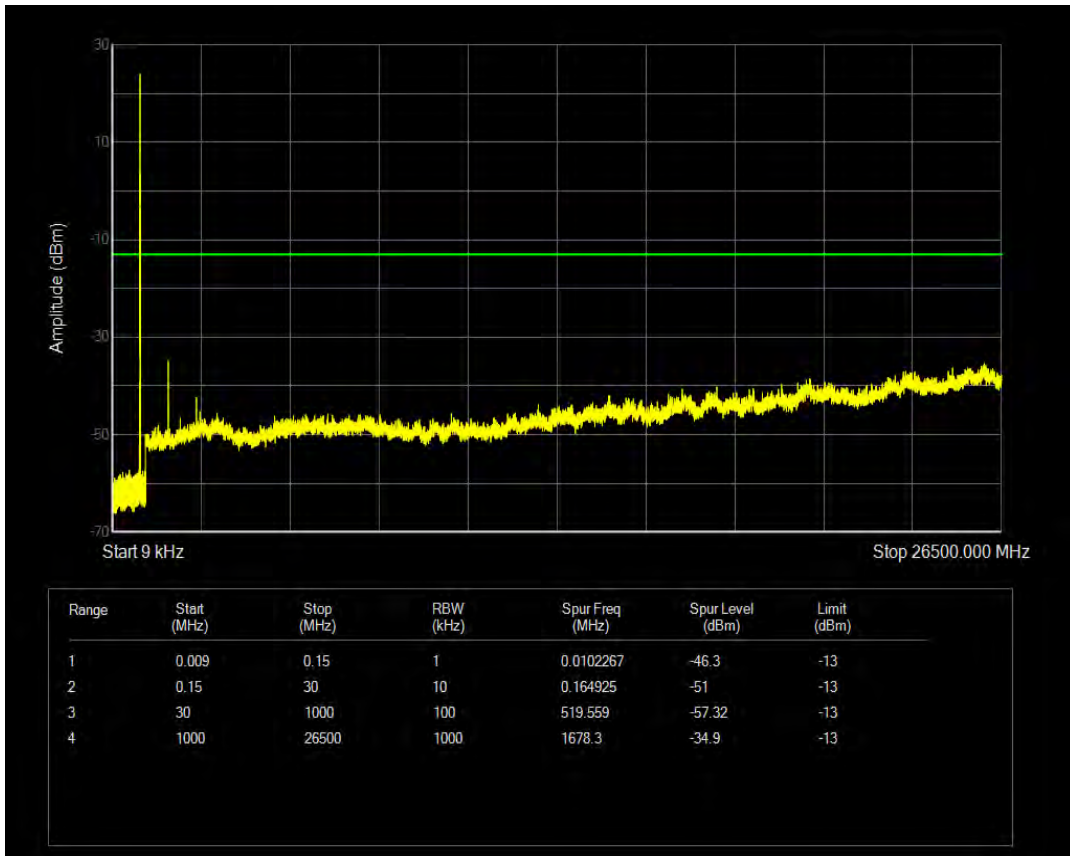

Band26b QPSK BW=10MHz Channel=26915 RB Size=1 Position=#0

Band26b QPSK BW=10MHz Channel=26915 RB Size=50 Position=#0

Band26b 16QAM BW=10MHz Channel=26915 RB Size=1 Position=#0

Band26b 16QAM BW=10MHz Channel=26915 RB Size=50 Position=#0

Band26b QPSK BW=10MHz Channel=26990 RB Size=1 Position=#0

Band26b QPSK BW=10MHz Channel=26990 RB Size=50 Position=#0

Band26b 16QAM BW=10MHz Channel=26990 RB Size=50 Position=#0

Band26b 16QAM BW=10MHz Channel=26990 RB Size=1 Position=#0