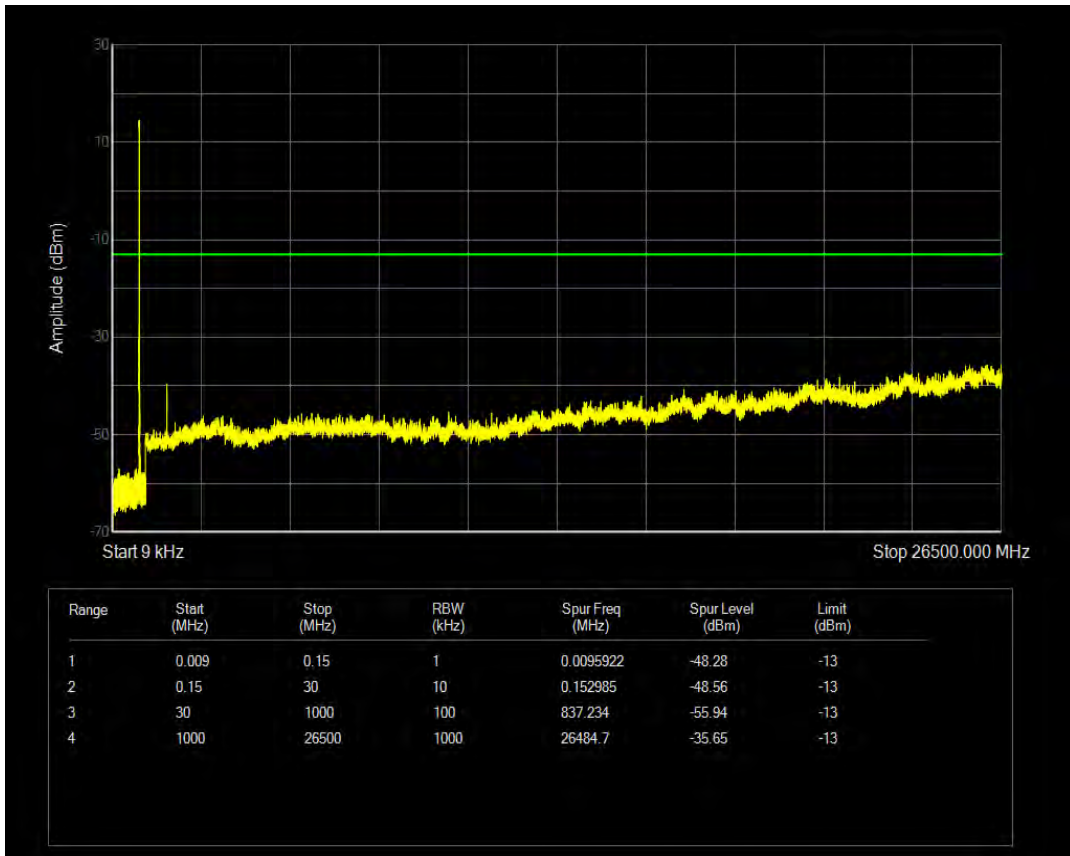

Band26a 16QAM BW=3MHz Channel=26740 RB Size=1 Position=#0

Band26a QPSK BW=3MHz Channel=26740 RB Size=15 Position=#0