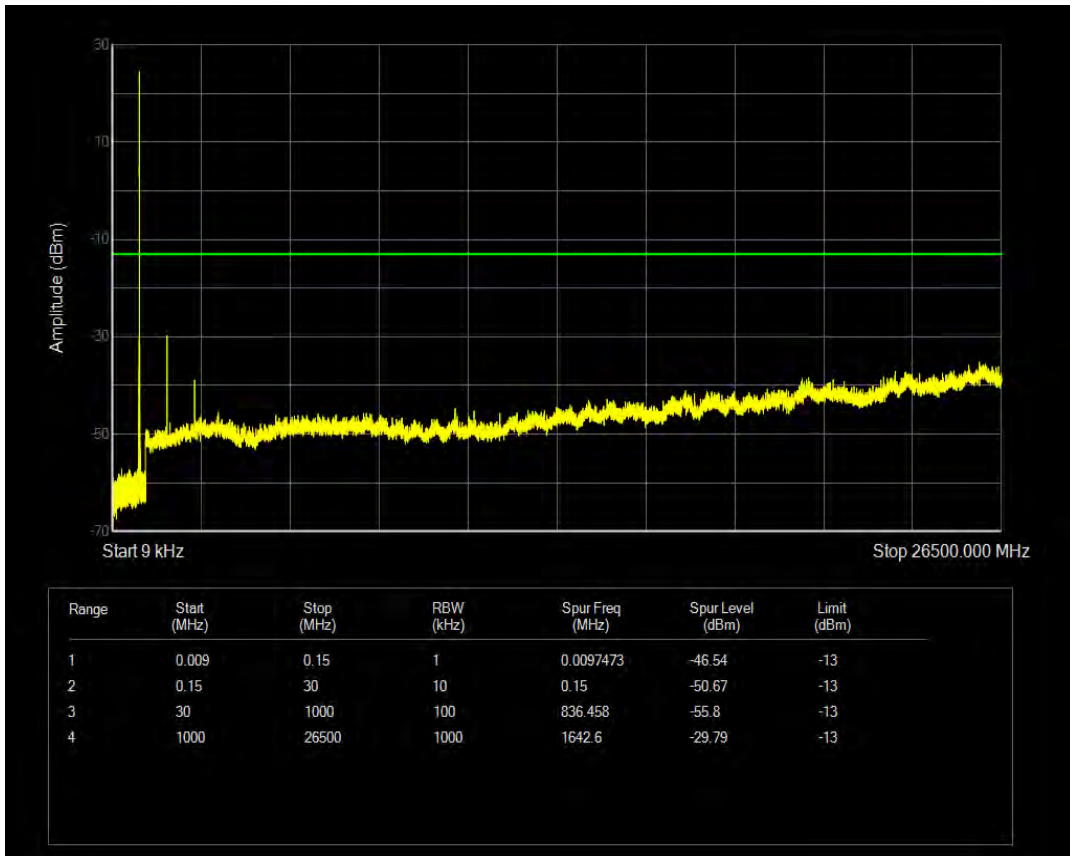

Band26a QPSK BW=3MHz Channel=26775 RB Size=15 Position=#0

Band26a QPSK BW=3MHz Channel=26775 RB Size=1 Position=#0