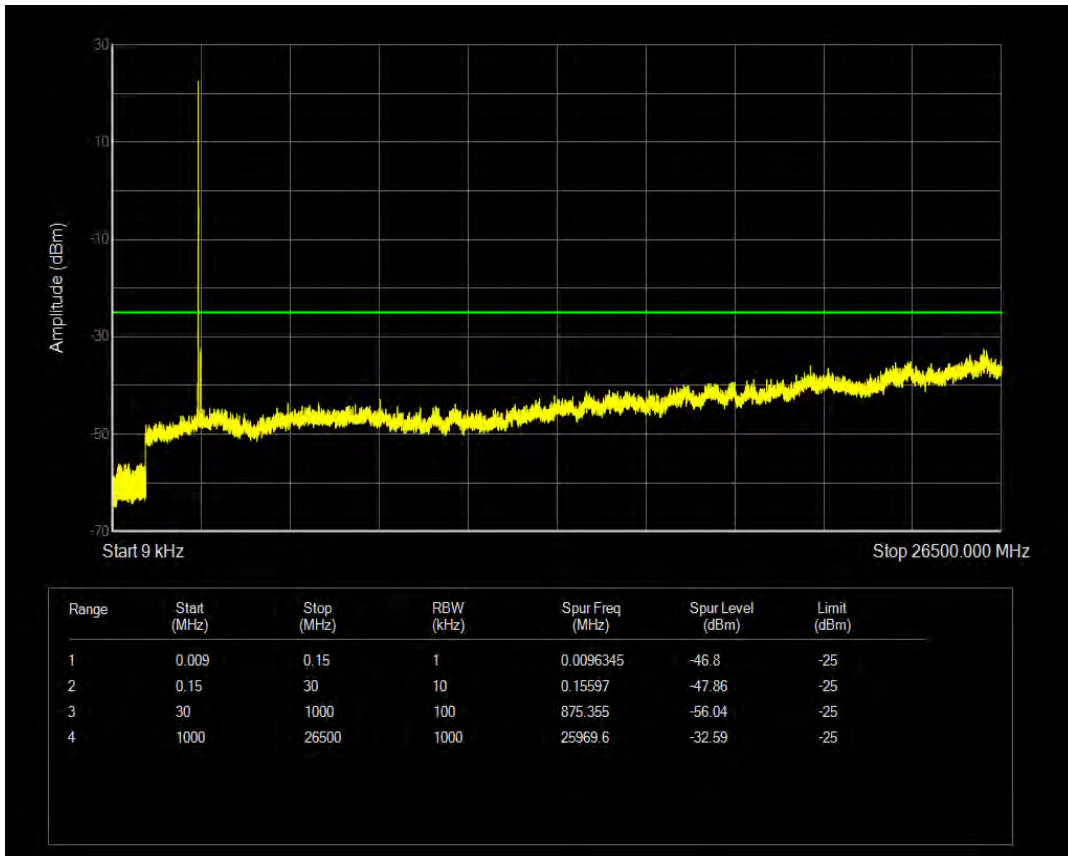

Band38 QPSK BW=5MHz Channel=37775 RB Size=25 Position=#0

Band38 QPSK BW=5MHz Channel=37775 RB Size=1 Position=#0