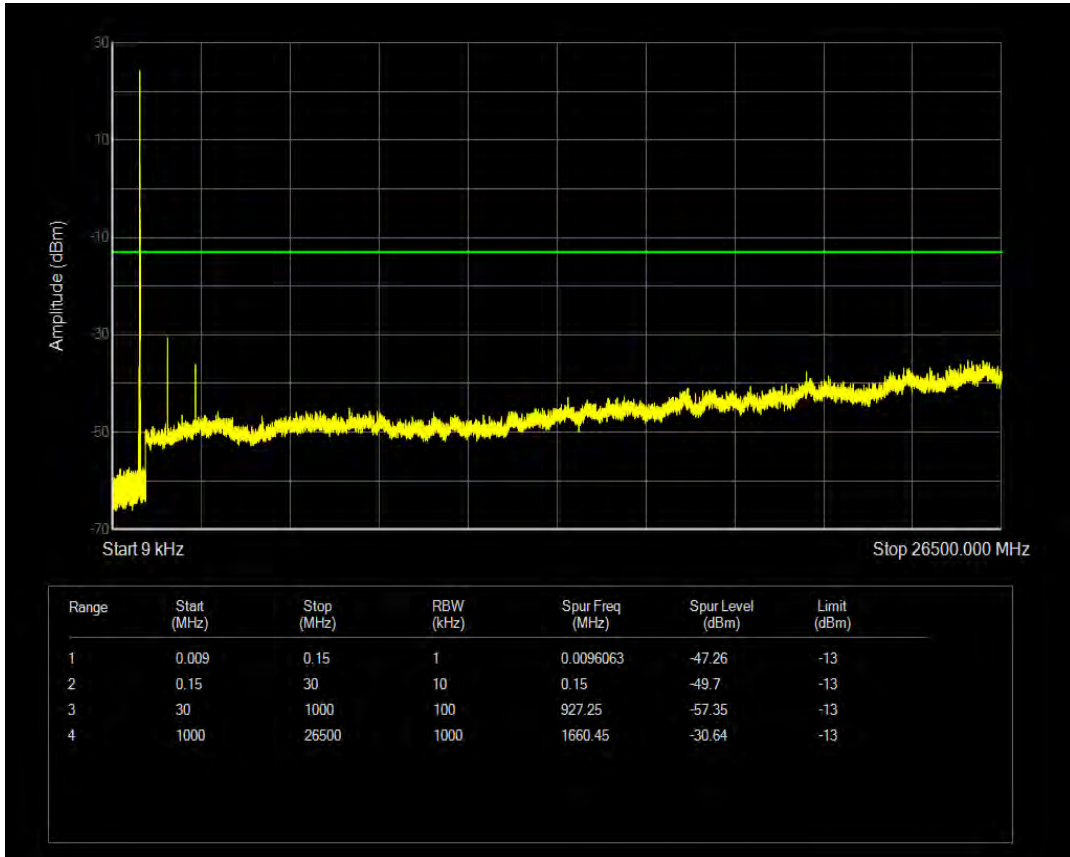

Band26b QPSK BW=10MHz Channel=26990 RB Size=1 Position=#0

Band26b QPSK BW=10MHz Channel=26990 RB Size=50 Position=#0

Band26b 16QAM BW=10MHz Channel=26990 RB Size=50 Position=#0

Band26b 16QAM BW=10MHz Channel=26990 RB Size=1 Position=#0

Band26b QPSK BW=15MHz Channel=26865 RB Size=1 Position=#0

Band26b QPSK BW=15MHz Channel=26865 RB Size=75 Position=#0

Band26b 16QAM BW=15MHz Channel=26865 RB Size=1 Position=#0

Band26b 16QAM BW=15MHz Channel=26865 RB Size=75 Position=#0

Band26b QPSK BW=15MHz Channel=26915 RB Size=1 Position=#0

Band26b QPSK BW=15MHz Channel=26915 RB Size=75 Position=#0

Band26b 16QAM BW=15MHz Channel=26915 RB Size=1 Position=#0

Band26b 16QAM BW=15MHz Channel=26915 RB Size=75 Position=#0