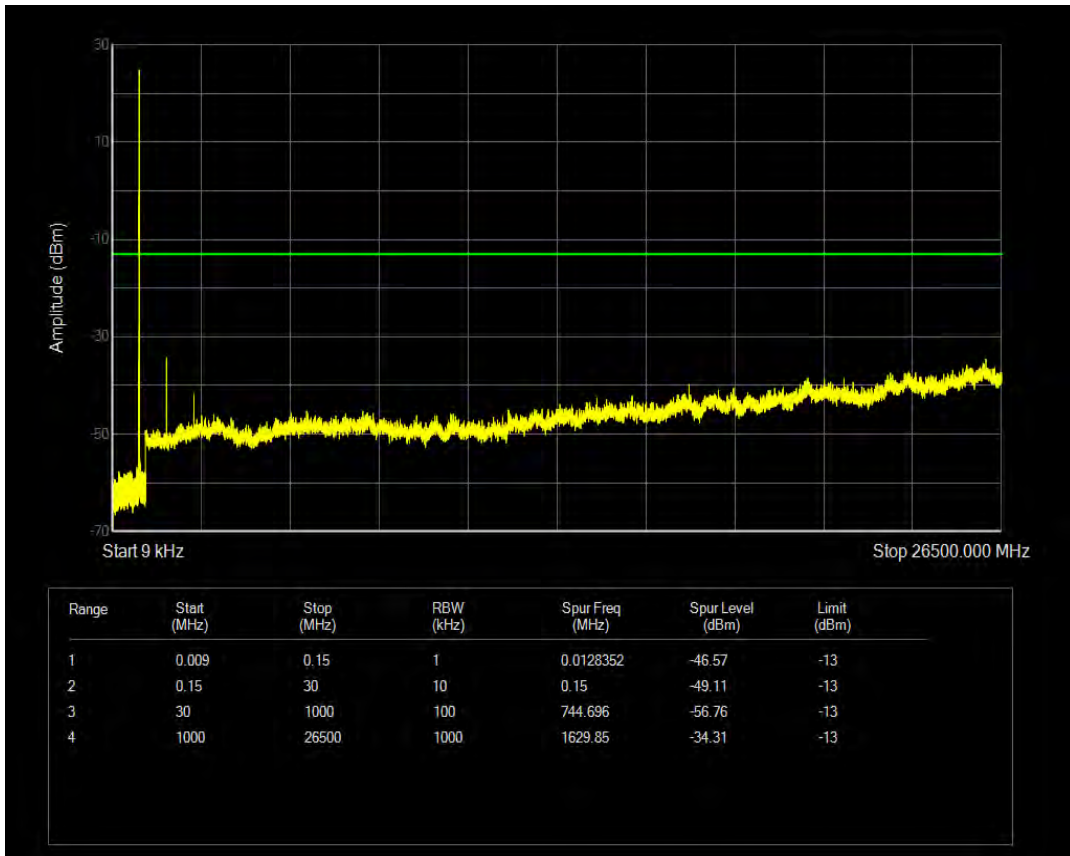

Band26a 16QAM BW=3MHz Channel=26705 RB Size=15 Position=#0

Band26a 16QAM BW=3MHz Channel=26705 RB Size=1 Position=#0