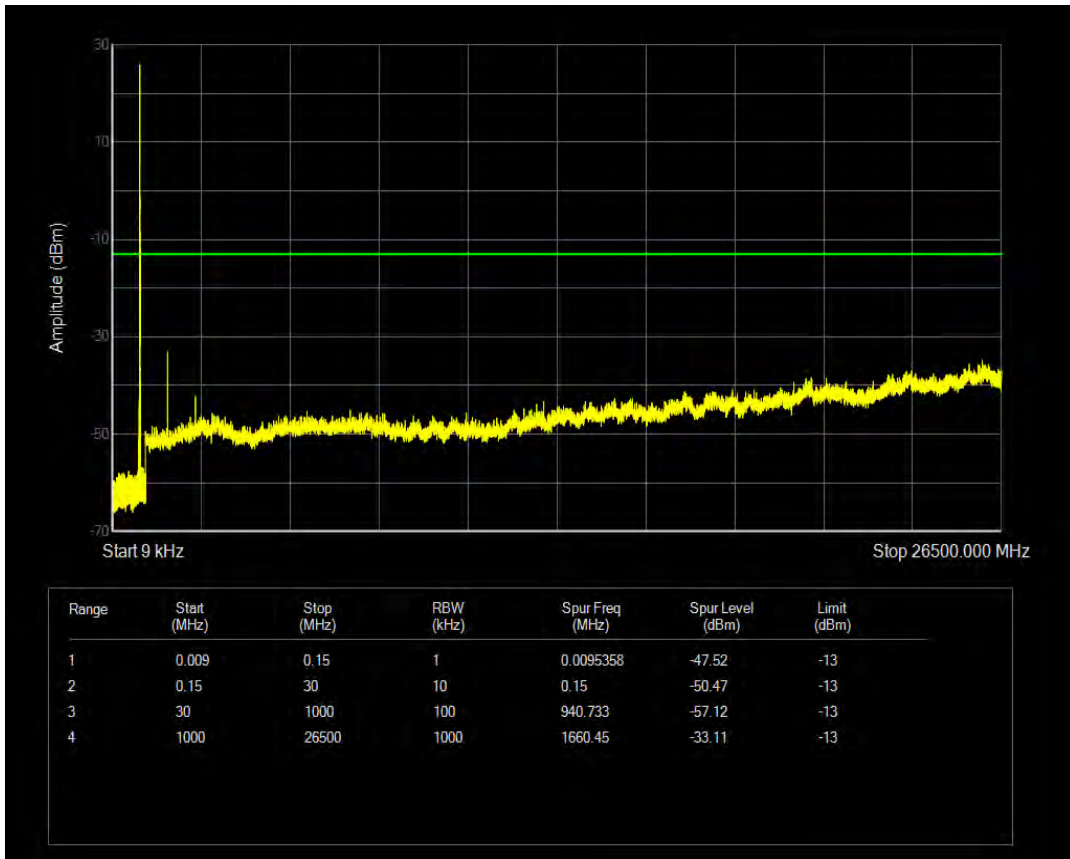

Band26b QPSK BW=10MHz Channel=26990 RB Size=1 Position=#0

Band26b QPSK BW=10MHz Channel=26990 RB Size=50 Position=#0

Band26b 16QAM BW=10MHz Channel=26990 RB Size=50 Position=#0

Band26b 16QAM BW=10MHz Channel=26990 RB Size=1 Position=#0

Band26b QPSK BW=15MHz Channel=26865 RB Size=1 Position=#0

Band26b QPSK BW=15MHz Channel=26865 RB Size=75 Position=#0

Band26b 16QAM BW=15MHz Channel=26865 RB Size=1 Position=#0

Band26b 16QAM BW=15MHz Channel=26865 RB Size=75 Position=#0

Band26b QPSK BW=15MHz Channel=26915 RB Size=1 Position=#0

Band26b QPSK BW=15MHz Channel=26915 RB Size=75 Position=#0

Band26b 16QAM BW=15MHz Channel=26915 RB Size=1 Position=#0

Band26b 16QAM BW=15MHz Channel=26915 RB Size=75 Position=#0